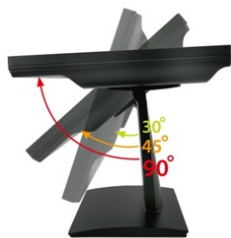

**18.5" inch Touch Monitor (Infrared Ray Multi-Touch)**

**Products application :**

- POS Terminal
- Industrial PC
- Kiosk
- Gaming
- Medical apparatus
- Personal computer
- Mobile GPS
- Office automation
- Security system of the house
- Car-mounted amusement
- Military equipment
- Communicate

## 18.5" inch Touch Monitor (Infrared Ray Multi-Touch)

### Touch Feature :

Input Method	It detects anything that blocks lights
Linearity	≤2.5mm
Surface	≥7H
Life Time	Unlimited
Application	Writing and Signature Capture Capability
PC Link	USB

### Software Feature :

Calibration	4 points or 16 points or 25 points
Draw Test	Position and linearity verification
Controller	Support multiple controllers
Languages	English 、 Simple Chinese 、 Traditional Chinese 、 Japanese 、 German
Mouse Emulator	Right / left button emulation. Auto Right / left Click ( PDA function )
Touch Style	Drawing a Mode 、 button a Mode 、 Hide cursor
Double Click	Configurable double click speed 、 Configurable double click area
Sound Modes	No sound 、 Touch down 、 Touch up
Display Support	display rotation 、 Support multiple monitors
Division Pattern Settings:	Support two halves and four parts with touch function, you can also create your own division patterns.
Edge compensation	Support edge compensation and you can also your own numbers for it.
Support O.S	All Windows-32 bit O.S Windows7-8-10 ; XP-64 bit O.S Android : All Linux : MAC