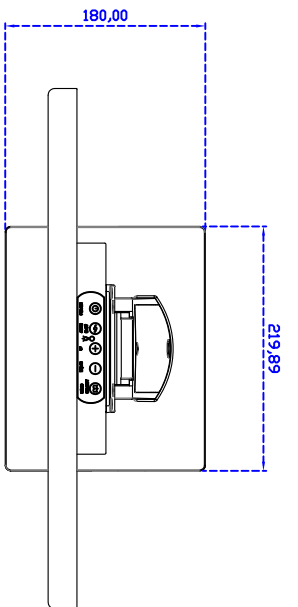

### Display Specifications :

Active Area	409 × 230 mm
Pixel Pitch	0.213 × 0.213 mm
Brightness	350 cd/m <sup>2</sup>
Contrast Ratio	1000 : 1
Resolution	1920 × 1080 ( Full HD )
Viewing Angle	L/R 178° ; U/D 178°
Response Time	20 ms ( Tr + Tf )
Display Colors	16.7M
Display Modes	640×480 ; 800×600 ; 1024×768 ; 1280×720 ; 1280×800 ; 1280×1024 ; 1366×768 ; 1440×900 ; 1680×1050 ; 1920×1080
Signal input	VGA ; Audio ; DVI
Mini-Audio out	1W ( 8Ω ) × 2
OSD Keyboard	⊙ Menu/Select ⊙ - ⊙ + ⊙ Auto/Exit ⊙ Power
Power Source	DC 12V ; ≤22w ; Standby ≤1w
Power Consumption	
Storage Operation	-20~70°C ; -20~70°C
VESA	75×75 or 100×100 mm
Casing Colors	Black
Casing Size Weight	468 × 288 × 52 mm ; 5.3kg ( W×H×D )
Carton gross weight	550 × 400 × 180 mm ; 6.8kg ( W×H×D )

### Software Feature :

Calibration	4 points or 16 points or 25 points
Draw Test	Position and linearity verification
Controller	Support multiple controllers
Languages	English 、 Simple Chinese 、 Traditional Chinese 、 Japanese 、 German
Mouse Emulator	Right / left button emulation. Auto Right / left Click ( PDA function )
Touch Style	Drawing a Mode 、 button a Mode 、 Hide cursor
Double Click	Configurable double click speed 、 Configurable double click area
Sound Modes	No sound 、 Touch down 、 Touch up
Display Support	display rotation 、 Support multiple monitors
Division Pattern Settings:	Support two halves and four parts with touch function, you can also create your own division patterns.
Edge compensation	Support edge compensation and you can also your own numbers for it.
Support O.S	All Windows-32 bit O.S Windows7-8-10 ; XP-64 bit O.S Android : All Linux : MAC

### Order Information :

AIM-TMIR185-R03WV :	【VGA/DVI/AUDIO/USB-TOUCH】
Accessory	VGA Cable/Audio Cable/Power Cable/AC90~260V Adapter/USB Cable/Cleaning wipes/Driver Disk ※DVI Cable(Optional)

**3 Year Warranty**  
LCD Panel 1 Year

18.5" Desktop Touch Monitor.
AIM-TMR185-R01WV_R03WV