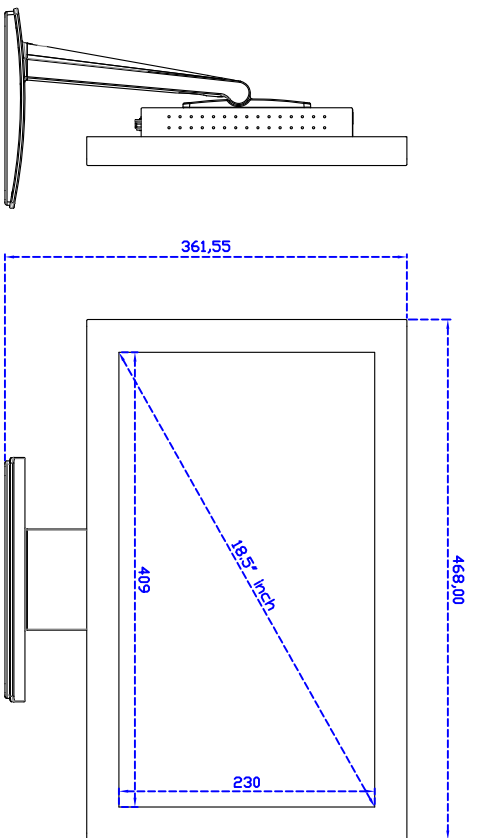

## 18.5" inch Touch Monitor (Infrared Ray Multi-Touch)

### Display Specifications :

Active Area	409 × 230 mm
Pixel Pitch	0.213 × 0.213 mm
Brightness	350 cd/m <sup>2</sup>
Contrast Ratio	1000 : 1
Resolution	1920 × 1080 ( Full HD )
Viewing Angle	L/R 178° ; U/D 178°
Response Time	20 ms ( Tr + Tf )
Display Colors	16.7M
Display Modes	640×480 ; 800×600 ; 1024×768 ; 1280×720 ; 1280×800 ; 1280×1024 ; 1366×768 ; 1440×900 ; 1680×1050 ; 1920×1080
Signal input	VGA ; Audio ; DVI
Mini-Audio out	1W ( 8Ω ) × 2
OSD Keyboard	⊙ Menu/Select ⊙ - ⊙ + ⊙ Auto/Exit ⊙ Power
Power Source	DC 12V ; ≤22w ; Standby ≤1w
Power Consumption	
Storage Operation	-20~70°C ; -20~70°C
VESA	75×75 or 100×100 mm
Casing Colors	Black
Casing Size Weight	468 × 288 × 52 mm ; 5.3kg ( W×H×D )
Carton gross weight	550 × 400 × 180 mm ; 6.8kg ( W×H×D )

### Software Feature :

Calibration	4 points or 16 points or 25 points
Draw Test	Position and linearity verification
Controller	Support multiple controllers
Languages	English 、 Simple Chinese 、 Traditional Chinese 、 Japanese 、 German
Mouse Emulator	Right / left button emulation. Auto Right / left Click ( PDA function )
Touch Style	Drawing a Mode 、 button a Mode 、 Hide cursor
Double Click	Configurable double click speed 、 Configurable double click area
Sound Modes	No sound 、 Touch down 、 Touch up
Display Support	display rotation 、 Support multiple monitors
Division Pattern Settings:	Support two halves and four parts with touch function, you can also create your own division patterns.
Edge compensation	Support edge compensation and you can also your own numbers for it.
Support O.S	All Windows-32 bit O.S Windows7-8-10 ; XP-64 bit O.S Android : All Linux : MAC

18.5" Desktop Touch Monitor.
AIM-TMR185-R01WV_R03WV