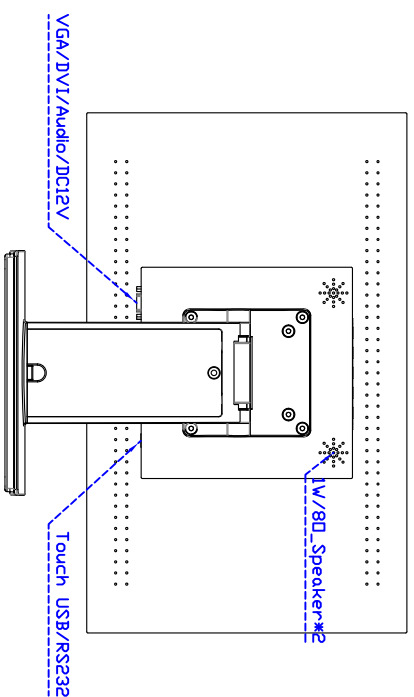

### Display Specifications :

Active Area	409 × 230 mm
Pixel Pitch	0.213 × 0.213 mm
Brightness	350 cd/m <sup>2</sup>
Contrast Ratio	1000 : 1
Resolution	1920 × 1080 ( Full HD )
Viewing Angle	L/R 178° ; U/D 178°
Response Time	20 ms ( Tr + Tf )
Display Colors	16.7M
Display Modes	640×480 ; 800×600 ; 1024×768 ; 1280×720 ; 1280×800 ; 1280×1024 ; 1366×768 ; 1440×900 ; 1680×1050 ; 1920×1080
Signal input	VGA ; Audio ; DVI
Mini-Audio out	1W ( 8Ω ) × 2
OSD Keyboard	⊙ Menu/Select ⊙ - ⊙ + ⊙ Auto/Exit ⊙ Power
Power Source	DC 12V ; ≤22w ; Standby ≤1w
Power Consumption	
Storage Operation	-20~70°C ; -20~70°C
VESA	75×75 or 100×100 mm
Casing Colors	Black
Casing Size Weight	468 × 288 × 52 mm ; 5.3kg ( W×H×D )
Carton gross weight	550 × 400 × 180 mm ; 6.8kg ( W×H×D )

### Software Feature :

Calibration	4 points or 16 points or 25 points
Draw Test	Position and linearity verification
Controller	Support multiple controllers
Languages	English 、 Simple Chinese 、 Traditional Chinese 、 Japanese 、 German
Mouse Emulator	Right / left button emulation. Auto Right / left Click ( PDA function )
Touch Style	Drawing a Mode 、 button a Mode 、 Hide cursor
Double Click	Configurable double click speed 、 Configurable double click area
Sound Modes	No sound 、 Touch down 、 Touch up
Display Support	display rotation 、 Support multiple monitors
Division Pattern Settings:	Support two halves and four parts with touch function, you can also create your own division patterns.
Edge compensation	Support edge compensation and you can also your own numbers for it.
Support O.S	All Windows-32 bit O.S Windows7-8-10 ; XP-64 bit O.S Android : All Linux : MAC

### Order Information :

AIM-TMIR185-R03WV :	【VGA/DVI/AUDIO/USB-TOUCH】
Accessory	VGA Cable/Audio Cable/Power Cable/AC90~260V Adapter/USB Cable/Cleaning wipes/Driver Disk ※DVI Cable(Optional)

**3 Year Warranty**  
LCD Panel 1 Year