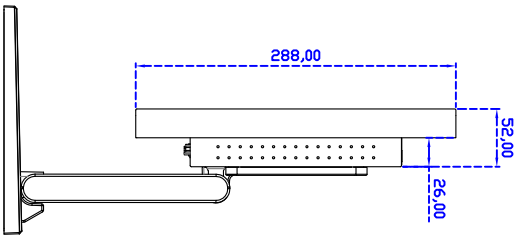

18.5" Desktop Touch Monitor.

AIM-TMIR185-R01WA_R03WA