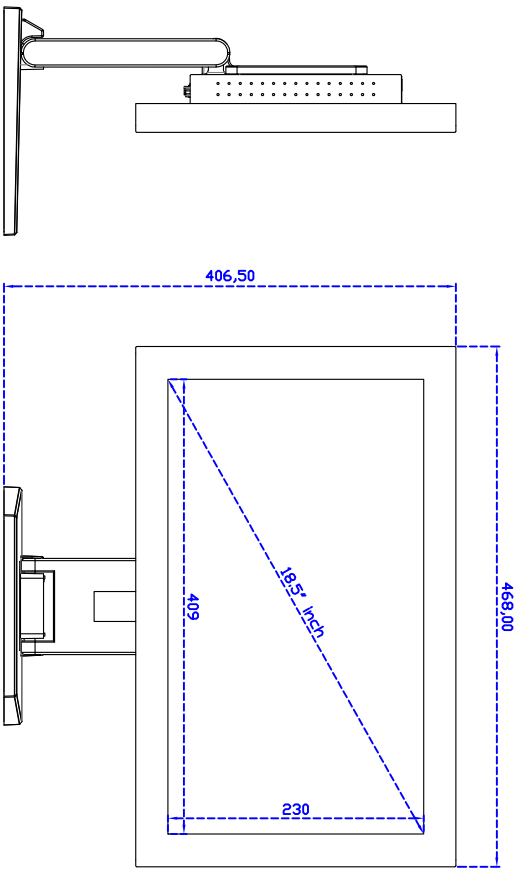

18.5" Desktop Touch Monitor.

AIM-TMIR185-R01WA_R03WA