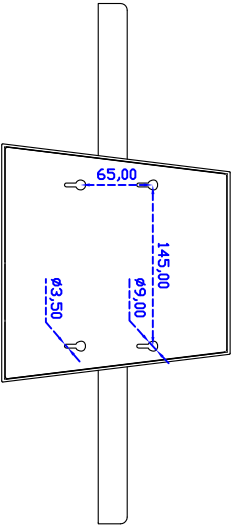

18.5" Desktop Touch Monitor.

AIM-TMIR185-R01WA_R03WA