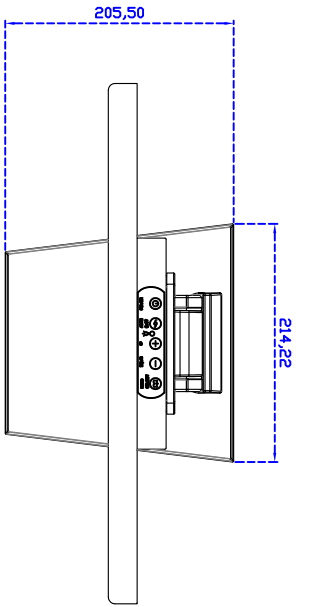

18.5" Desktop Touch Monitor.

AIM-TMIR185-R01WA_R03WA