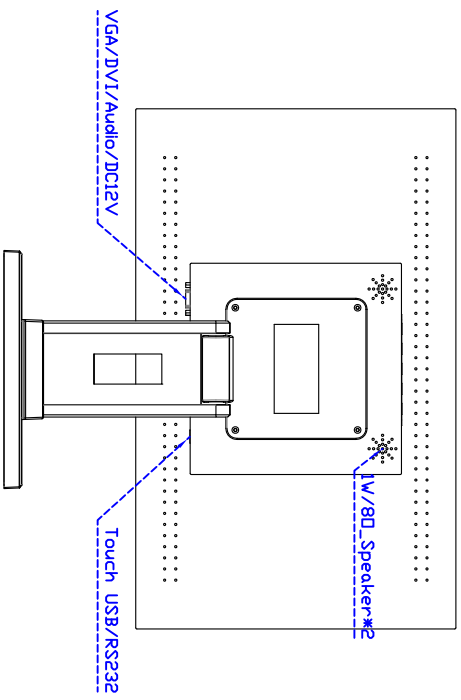

18.5" Desktop Touch Monitor.

AIM-TMIR185-R01WA_R03WA