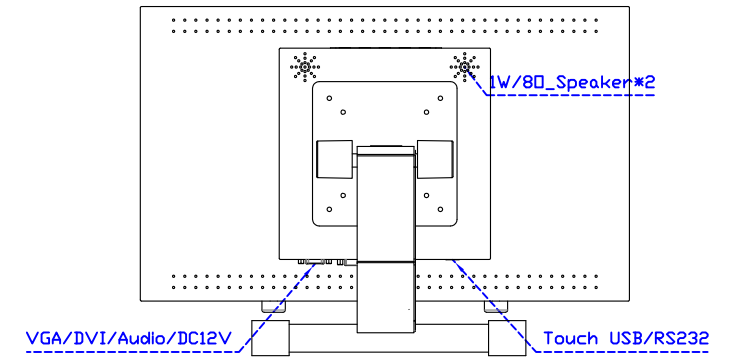

### Software Feature :

Calibration	Fast full oriental 4 points position
Compensation	Edge compensation. Accuracy 25 points linearity compensation
Draw Test	Position and linearity verification
Controller	Support multiple controllers
Languages	English · Simple Chinese · Traditional Chinese · Japanese · French · German · Spanish · Korean · Arabic · Czech · Danish · Dutch · Greek · Hungarian · Italian · Norwegian · Russian · Polish · Portuguese · Slovenian · Swedish · Thai · Turkish
Mouse Emulator	Right / left button emulation. Auto Right / left Click ( PDA function )
Touch Style	Drawing a Mode · button a Mode · Touch Off/ on Switch
Double Click	Configurable double click speed · Configurable double click area
Sound Modes	No sound · Touch down · Touch up
COM Port Support	COM1 ~ COM255 for Windows and Linux COM1 ~ COM8 for MS- DOS
Display Support	display rotation · Support multiple monitors
Support O.S	All Windows-32/64bit O.S Android ; Linux ; MAC

AIM-TM5R185-R03W V

AIM-TM5R185-R03W Y

**3 Year Warranty**  
LCD Panel 1 Year

18.5" Touch Monitor.  
 (VESA Mount)

AIM-TMxxxx185-R01W\_R03W

18.5" Embedded Touch Monitor.  
(Open Frame)

AIM-TMOPxxxx185-R01W\_R03W

18.5" Desktop Touch Monitor.  
(Foldable Stand)

AIM-TMxxxx185-R01WA\_R03WA

18.5" Desktop Touch Monitor.  
(Photo Stand)

AIM-TMxxxx185-R01WP\_R03WP

18.5" Desktop Touch Monitor.  
(POS Stand)

AIM-TMxxx185-R01WV\_R03WV