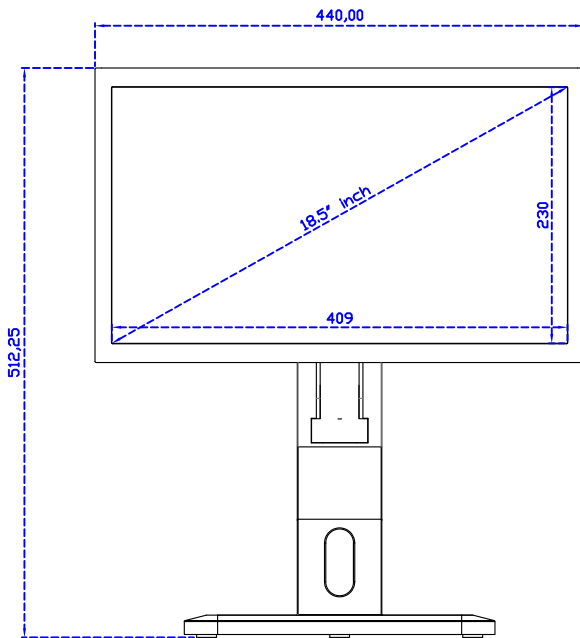

### Display Specifications :

Active Area	409 × 230 mm
Pixel Pitch	0.213 × 0.213 mm
Brightness	350 cd/m <sup>2</sup>
Contrast Ratio	1000 : 1
Resolution	1920 x 1080 ( Full HD )
Viewing Angle	L/R178° ; U/D178°
Response Time	20ms ( Tr + Tf )
Display Colors	16.7M
Display Modes	640×480 ; 800×600 ; 1024×768 ; 1280×720 ; 1280×800 ; 1280×1024 ; 1360×768 ; 1440×900 ; 1680×1050 ; 1920×1080
Signal input	VGA ; Audio ; DVI
Speaker	1W ( 8Ω ) × 2
OSD Keyboard	⊙Power ⊙Auto adjust ⊕ ⊖ ⊙Menu
Power Source	DC 12V ( DC Jack Φ2.1mm )
Power Consumption	≤22w
Storage 、 Operation	-20~70°C ; -20~70°C
VESA	75×75 ; 100×100 mm
Casing Colors	Black ( OEM other colors )
Casing Size 、 Weight	440 × 265 × 51 mm ; 4.2 kg ( W×H×D ) ( Without Stand )
Carton 、 gross weight	550 × 400 × 180 mm ; 5.8 kg ( W×H×D )
Accessory	VGA cable / Audio cable / AC90~260V Adapter / Power cable / USB or RS232 cable / Touch pen / Cleaning wipes / Driver Disk ※DVI cable ( Optional )

## 18.5" Resistive Single Touch Monitor ( 1920\*1080 )

18.5" Desktop Touch Monitor.  
(Foldable Stand)

AIM-TMxxxx185-R01WA\_R03WA

18.5" Desktop Touch Monitor.  
(Photo Stand)

AIM-TMxxxx185-R01WP\_R03WP

18.5" Desktop Touch Monitor.  
(POS Stand)

AIM-TMxxx185-R01WV\_R03WV

18.5" Desktop Touch Monitor.  
(Ergonomic Stand)

AIM-TMxxxx185-R01WY\_R03WY