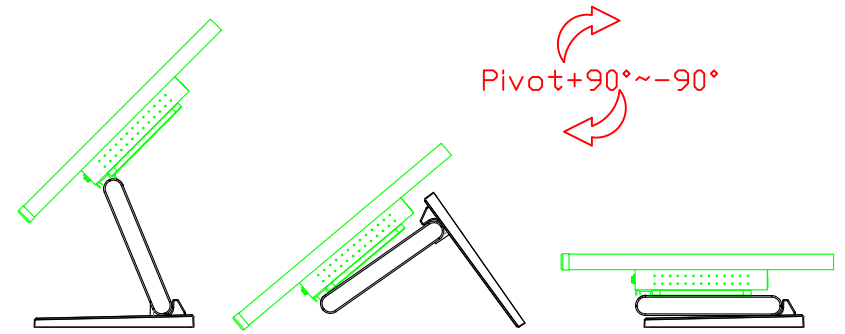

### Software Feature :

Calibration	Fast full oriental 4 points position
Compensation	Edge compensation. Accuracy 25 points linearity compensation
Draw Test	Position and linearity verification
Controller	Support multiple controllers
Languages	English · Simple Chinese · Traditional Chinese · Japanese · French · German · Spanish · Korean · Arabic · Czech · Danish · Dutch · Greek · Hungarian · Italian · Norwegian · Russian · Polish · Portuguese · Slovenian · Swedish · Thai · Turkish
Mouse Emulator	Right / left button emulation. Auto Right / left Click ( PDA function )
Touch Style	Drawing a Mode · button a Mode · Touch Off/ on Switch
Double Click	Configurable double click speed · Configurable double click area
Sound Modes	No sound · Touch down · Touch up
COM Port Support	COM1 ~ COM255 for Windows and Linux COM1 ~ COM8 for MS- DOS
Display Support	display rotation · Support multiple monitors
Support O.S	All Windows-32/64bit O.S Android ; Linux ; MAC

AIM-TM5R185-R03W V

AIM-TM5R185-R03W Y

**3 Year Warranty**  
LCD Panel 1 Year

18.5" Touch Monitor.  
 (VESA Mount)

AIM-TMxxxx185-R01W\_R03W

18.5" Embedded Touch Monitor.  
(Open Frame)

AIM-TMOPxxxx185-R01W\_R03W

18.5" Desktop Touch Monitor.  
(Foldable Stand)

AIM-TMxxxx185-R01WA\_R03WA

18.5" Desktop Touch Monitor.  
(Photo Stand)

AIM-TMxxxx185-R01WP\_R03WP

18.5" Desktop Touch Monitor.  
(POS Stand)

AIM-TMxxx185-R01WV\_R03WV