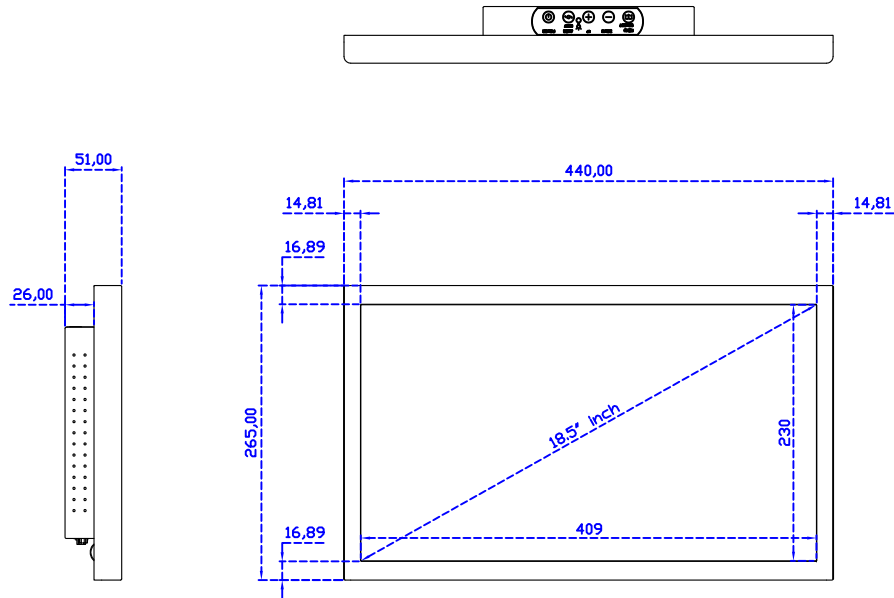

18.5" Touch Monitor.
(VESA Mount)

AIM-TMxxxx185-R01W_R03W