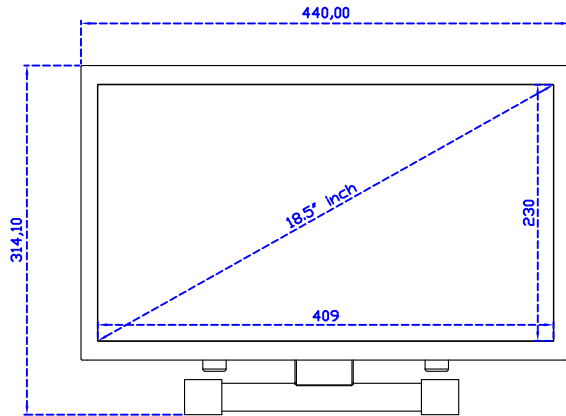

### Display Specifications :

Active Area	409 × 230 mm
Pixel Pitch	0.213 × 0.213 mm
Brightness	350 cd/m <sup>2</sup>
Contrast Ratio	1000 : 1
Resolution	1920 x 1080 ( Full HD )
Viewing Angle	L/R178° ; U/D178°
Response Time	20ms ( Tr + Tf )
Display Colors	16.7M
Display Modes	640×480 ; 800×600 ; 1024×768 ; 1280×720 ; 1280×800 ; 1280×1024 ; 1360×768 ; 1440×900 ; 1680×1050 ; 1920×1080
Signal input	VGA ; Audio ; DVI
Speaker	1W ( 8Ω ) × 2
OSD Keyboard	⊙Power ⊙Auto adjust ⊕ ⊖ ⊙Menu
Power Source	DC 12V ( DC Jack Φ2.1mm )
Power Consumption	≤22w
Storage 、 Operation	-20~70°C ; -20~70°C
VESA	75×75 ; 100×100 mm
Casing Colors	Black ( OEM other colors )
Casing Size 、 Weight	440 × 265 × 51 mm ; 4.2 kg ( W×H×D ) ( Without Stand )
Carton 、 gross weight	550 × 400 × 180 mm ; 5.8 kg ( W×H×D )
Accessory	VGA cable / Audio cable / AC90~260V Adapter / Power cable / USB or RS232 cable / Touch pen / Cleaning wipes / Driver Disk ※DVI cable ( Optional )

## 18.5" Resistive Single Touch Monitor ( 1920\*1080 )

AIM-TM5R185-R03W V

AIM-TM5R185-R03W Y

**3 Year Warranty**  
LCD Panel 1 Year

18.5" Touch Monitor.  
 (VESA Mount)

AIM-TMxxxx185-R01W\_R03W

18.5" Embedded Touch Monitor.  
(Open Frame)

AIM-TMOPxxxx185-R01W\_R03W

18.5" Desktop Touch Monitor.  
(Foldable Stand)

AIM-TMxxxx185-R01WA\_R03WA

18.5" Desktop Touch Monitor.  
(Photo Stand)

AIM-TMxxxx185-R01WP\_R03WP

18.5" Desktop Touch Monitor.  
(POS Stand)

AIM-TMxxx185-R01WV\_R03WV