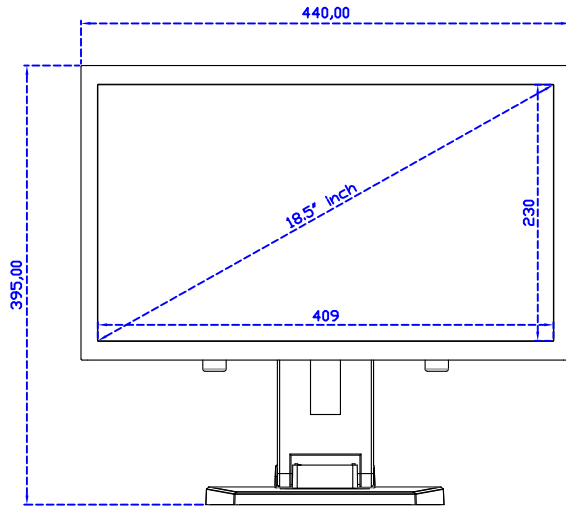

### Display Specifications :

Active Area	409 × 230 mm
Pixel Pitch	0.213 × 0.213 mm
Brightness	350 cd/m <sup>2</sup>
Contrast Ratio	1000 : 1
Resolution	1920 x 1080 ( Full HD )
Viewing Angle	L/R178° ; U/D178°
Response Time	20ms ( Tr + Tf )
Display Colors	16.7M
Display Modes	640×480 ; 800×600 ; 1024×768 ; 1280×720 ; 1280×800 ; 1280×1024 ; 1360×768 ; 1440×900 ; 1680×1050 ; 1920×1080
Signal input	VGA ; Audio ; DVI
Speaker	1W ( 8Ω ) × 2
OSD Keyboard	⊙Power ⊙Auto adjust ⊕ ⊖ ⊙Menu
Power Source	DC 12V ( DC Jack Φ2.1mm )
Power Consumption	≤22w
Storage 、 Operation	-20~70°C ; -20~70°C
VESA	75×75 ; 100×100 mm
Casing Colors	Black ( OEM other colors )
Casing Size 、 Weight	440 × 265 × 51 mm ; 4.2 kg ( W×H×D ) ( Without Stand )
Carton 、 gross weight	550 × 400 × 180 mm ; 5.8 kg ( W×H×D )
Accessory	VGA cable / Audio cable / AC90~260V Adapter / Power cable / USB or RS232 cable / Touch pen / Cleaning wipes / Driver Disk ※DVI cable ( Optional )

## 18.5" Resistive Single Touch Monitor ( 1920\*1080 )

18.5" Desktop Touch Monitor.  
(Foldable Stand)

AIM-TMxxxx185-R01WA\_R03WA

18.5" Desktop Touch Monitor.  
(Photo Stand)

AIM-TMxxxx185-R01WP\_R03WP

18.5" Desktop Touch Monitor.  
(POS Stand)

AIM-TMxxx185-R01WV\_R03WV

18.5" Desktop Touch Monitor.  
(Ergonomic Stand)

AIM-TMxxxx185-R01WY\_R03WY