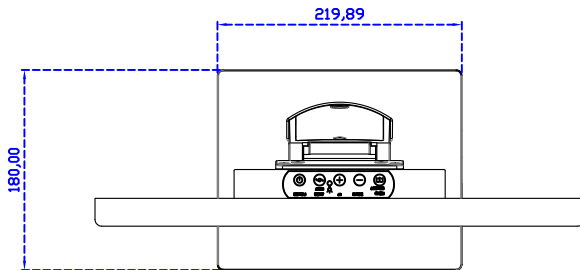

### Display Specifications :

Active Area	409 × 230 mm
Pixel Pitch	0.213 × 0.213 mm
Brightness	350 cd/m <sup>2</sup>
Contrast Ratio	1000 : 1
Resolution	1920 x 1080 ( Full HD )
Viewing Angle	L/R178° ; U/D178°
Response Time	20ms ( Tr + Tf )
Display Colors	16.7M
Display Modes	640×480 ; 800×600 ; 1024×768 ; 1280×720 ; 1280×800 ; 1280×1024 ; 1360×768 ; 1440×900 ; 1680×1050 ; 1920×1080
Signal input	VGA ; Audio ; DVI
Speaker	1W ( 8Ω ) × 2
OSD Keyboard	⊙Power ⊙Auto adjust ⊕ ⊖ ⊙Menu
Power Source	DC 12V ( DC Jack Φ2.1mm )
Power Consumption	≤22w
Storage 、 Operation	-20~70°C ; -20~70°C
VESA	75×75 ; 100×100 mm
Casing Colors	Black ( OEM other colors )
Casing Size 、 Weight	440 × 265 × 51 mm ; 4.2 kg ( W×H×D ) ( Without Stand )
Carton 、 gross weight	550 × 400 × 180 mm ; 5.8 kg ( W×H×D )
Accessory	VGA cable / Audio cable / AC90~260V Adapter / Power cable / USB or RS232 cable / Touch pen / Cleaning wipes / Driver Disk ※DVI cable ( Optional )

AIM-TM5R185-R03W V

AIM-TM5R185-R03W Y

**3 Year Warranty**  
LCD Panel 1 Year

18.5" Touch Monitor.  
 (VESA Mount)

AIM-TMxxxx185-R01W\_R03W

18.5" Embedded Touch Monitor.  
(Open Frame)

AIM-TMOPxxxx185-R01W\_R03W

18.5" Desktop Touch Monitor.  
(Foldable Stand)

AIM-TMxxxx185-R01WA\_R03WA

18.5" Desktop Touch Monitor.  
(Photo Stand)

AIM-TMxxxx185-R01WP\_R03WP

18.5" Desktop Touch Monitor.  
(POS Stand)

AIM-TMxxx185-R01WV\_R03WV