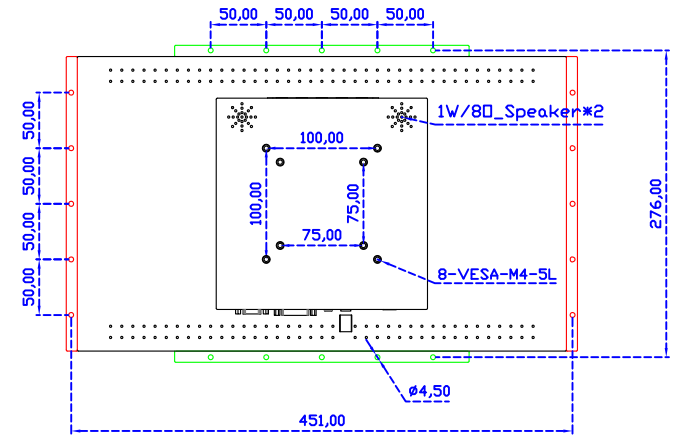

### Display Specifications :

Active Area	409 × 230 mm
Pixel Pitch	0.213 × 0.213 mm
Brightness	350 cd/m <sup>2</sup>
Contrast Ratio	1000 : 1
Resolution	1920 x 1080 ( Full HD )
Viewing Angle	L/R178° ; U/D178°
Response Time	20ms ( Tr + Tf )
Display Colors	16.7M
Display Modes	640×480 ; 800×600 ; 1024×768 ; 1280×720 ; 1280×800 ; 1280×1024 ; 1360×768 ; 1440×900 ; 1680×1050 ; 1920×1080
Signal input	VGA ; Audio ; DVI
Speaker	1W ( 8Ω ) × 2
OSD Keyboard	⊙Power ⊙Auto adjust ⊕ ⊖ ⊙Menu
Power Source	DC 12V ( DC Jack Φ2.1mm )
Power Consumption	≤22w
Storage 、 Operation	-20~70°C ; -20~70°C
VESA	75×75 ; 100×100 mm
Casing Colors	Black ( OEM other colors )
Casing Size 、 Weight	440 × 265 × 51 mm ; 4.2 kg ( W×H×D ) ( Without Stand )
Carton 、 gross weight	550 × 400 × 180 mm ; 5.8 kg ( W×H×D )
Accessory	VGA cable / Audio cable / AC90~260V Adapter / Power cable / USB or RS232 cable / Touch pen / Cleaning wipes / Driver Disk ※DVI cable ( Optional )

## 18.5" Resistive Single Touch Monitor ( 1920\*1080 )

AIM-TM5R185-R03W V

AIM-TM5R185-R03W Y

**3 Year Warranty**  
LCD Panel 1 Year

18.5" Touch Monitor.  
 (VESA Mount)

AIM-TMxxxx185-R01W\_R03W

18.5" Embedded Touch Monitor.  
(Open Frame)

AIM-TMOPxxxx185-R01W\_R03W

18.5" Desktop Touch Monitor.  
(Foldable Stand)

AIM-TMxxxx185-R01WA\_R03WA

18.5" Desktop Touch Monitor.  
(Photo Stand)

AIM-TMxxxx185-R01WP\_R03WP

18.5" Desktop Touch Monitor.  
(POS Stand)

AIM-TMxxx185-R01WV\_R03WV