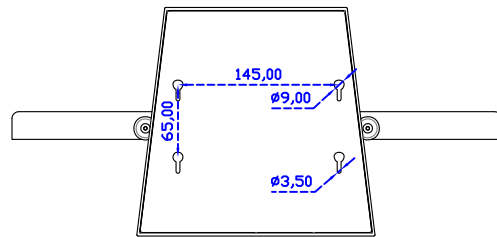

AIM-TM5R185-R03W V

AIM-TM5R185-R03W Y

**3 Year Warranty**  
LCD Panel 1 Year

18.5" Touch Monitor.  
 (VESA Mount)

AIM-TMxxxx185-R01W\_R03W

18.5" Embedded Touch Monitor.  
(Open Frame)

AIM-TMOPxxxx185-R01W\_R03W

18.5" Desktop Touch Monitor.  
(Foldable Stand)

AIM-TMxxxx185-R01WA\_R03WA

18.5" Desktop Touch Monitor.  
(Photo Stand)

AIM-TMxxxx185-R01WP\_R03WP

18.5" Desktop Touch Monitor.  
(POS Stand)

AIM-TMxxx185-R01WV\_R03WV