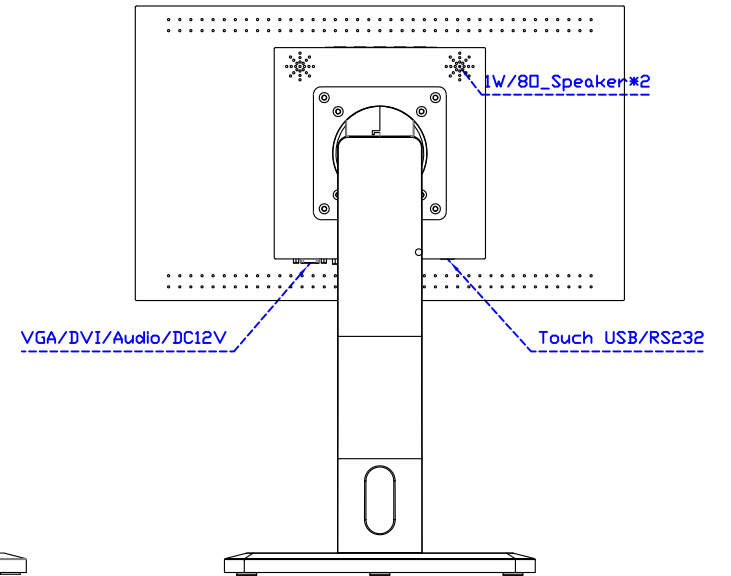

## 18.5" Resistive Single Touch Monitor ( 1920\*1080 )

AIM-TM5R185-R03W V

AIM-TM5R185-R03W Y

**3 Year Warranty**  
LCD Panel 1 Year

18.5" Touch Monitor.  
 (VESA Mount)

AIM-TMxxxx185-R01W\_R03W

18.5" Embedded Touch Monitor.  
(Open Frame)

AIM-TMOPxxxx185-R01W\_R03W

18.5" Desktop Touch Monitor.  
(Foldable Stand)

AIM-TMxxxx185-R01WA\_R03WA

18.5" Desktop Touch Monitor.  
(Photo Stand)

AIM-TMxxxx185-R01WP\_R03WP

18.5" Desktop Touch Monitor.  
(POS Stand)

AIM-TMxxx185-R01WV\_R03WV

18.5" Desktop Touch Monitor.  
(Ergonomic Stand)

AIM-TMxxxx185-R01WY\_R03WY