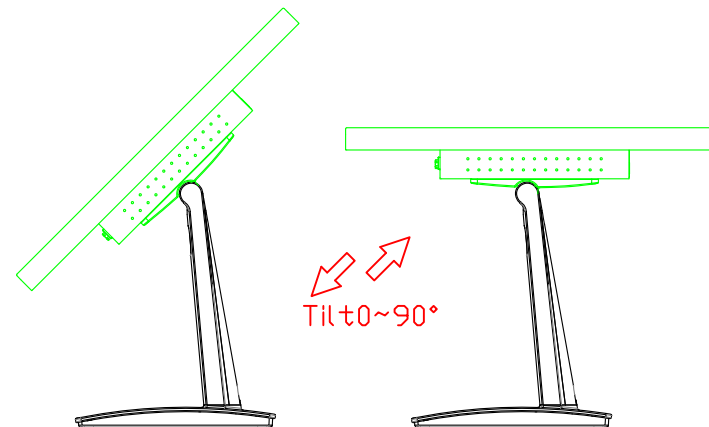

AIM-TM5R185-R03W V

AIM-TM5R185-R03W Y

**3 Year Warranty**  
LCD Panel 1 Year

18.5" Touch Monitor.  
 (VESA Mount)

AIM-TMxxxx185-R01W\_R03W

18.5" Embedded Touch Monitor.  
(Open Frame)

AIM-TMOPxxxx185-R01W\_R03W

18.5" Desktop Touch Monitor.  
(Foldable Stand)

AIM-TMxxxx185-R01WA\_R03WA

18.5" Desktop Touch Monitor.  
(Photo Stand)

AIM-TMxxxx185-R01WP\_R03WP

18.5" Desktop Touch Monitor.  
(POS Stand)

AIM-TMxxx185-R01WV\_R03WV