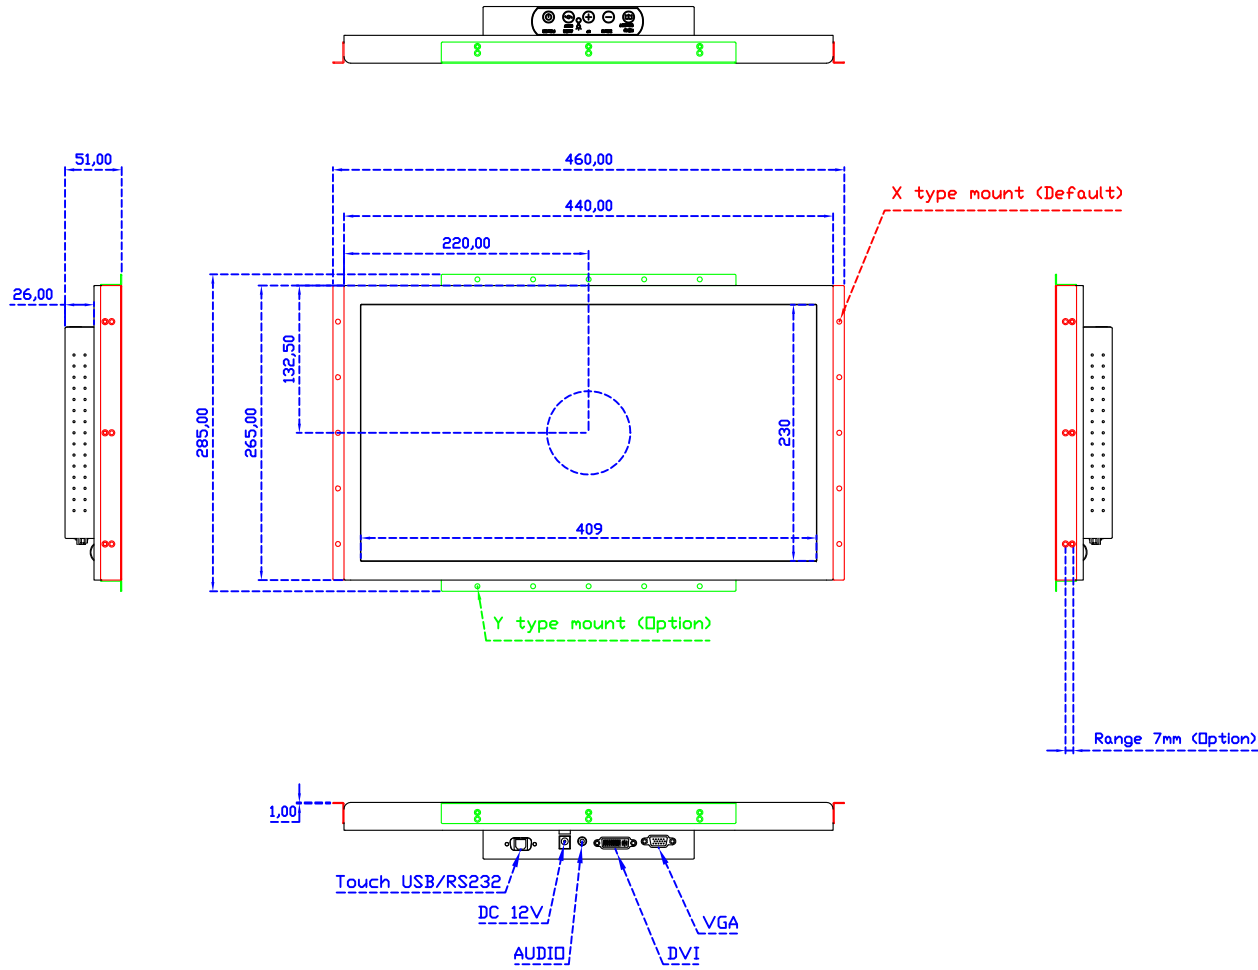

## 18.5" Resistive Single Touch Monitor ( 1920\*1080 )

AIM-TM5R185-R03W V

AIM-TM5R185-R03W Y

**3 Year Warranty**  
LCD Panel 1 Year

18.5" Touch Monitor.  
 (VESA Mount)

AIM-TMxxxx185-R01W\_R03W

18.5" Embedded Touch Monitor.  
(Open Frame)

AIM-TMOPxxxx185-R01W\_R03W

18.5" Desktop Touch Monitor.  
(Foldable Stand)

AIM-TMxxxx185-R01WA\_R03WA

18.5" Desktop Touch Monitor.  
(Photo Stand)

AIM-TMxxxx185-R01WP\_R03WP

18.5" Desktop Touch Monitor.  
(POS Stand)

AIM-TMxxx185-R01WV\_R03WV

18.5" Desktop Touch Monitor.  
(Ergonomic Stand)

AIM-TMxxxx185-R01WY\_R03WY