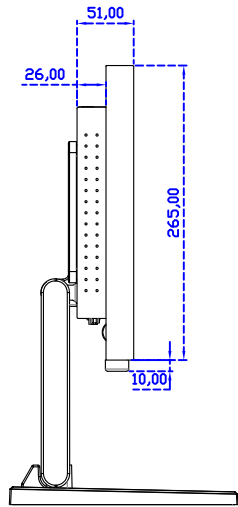

### Display Specifications :

Active Area	409 × 230 mm
Pixel Pitch	0.213 × 0.213 mm
Brightness	350 cd/m <sup>2</sup>
Contrast Ratio	1000 : 1
Resolution	1920 x 1080 ( Full HD )
Viewing Angle	L/R178° ; U/D178°
Response Time	20ms ( Tr + Tf )
Display Colors	16.7M
Display Modes	640×480 ; 800×600 ; 1024×768 ; 1280×720 ; 1280×800 ; 1280×1024 ; 1360×768 ; 1440×900 ; 1680×1050 ; 1920×1080
Signal input	VGA ; Audio ; DVI
Speaker	1W ( 8Ω ) × 2
OSD Keyboard	⊙Power ⊙Auto adjust ⊕ ⊖ ⊙Menu
Power Source	DC 12V ( DC Jack Φ2.1mm )
Power Consumption	≤22w
Storage 、 Operation	-20~70°C ; -20~70°C
VESA	75×75 ; 100×100 mm
Casing Colors	Black ( OEM other colors )
Casing Size 、 Weight	440 × 265 × 51 mm ; 4.2 kg ( W×H×D ) ( Without Stand )
Carton 、 gross weight	550 × 400 × 180 mm ; 5.8 kg ( W×H×D )
Accessory	VGA cable / Audio cable / AC90~260V Adapter / Power cable / USB or RS232 cable / Touch pen / Cleaning wipes / Driver Disk ※DVI cable ( Optional )

AIM-TM5R185-R03W V

AIM-TM5R185-R03W Y

**3 Year Warranty**  
LCD Panel 1 Year

18.5" Touch Monitor.  
 (VESA Mount)

AIM-TMxxxx185-R01W\_R03W

18.5" Embedded Touch Monitor.  
(Open Frame)

AIM-TMOPxxxx185-R01W\_R03W

18.5" Desktop Touch Monitor.  
(Foldable Stand)

AIM-TMxxxx185-R01WA\_R03WA

18.5" Desktop Touch Monitor.  
(Photo Stand)

AIM-TMxxxx185-R01WP\_R03WP

18.5" Desktop Touch Monitor.  
(POS Stand)

AIM-TMxxx185-R01WV\_R03WV

18.5" Desktop Touch Monitor.  
(Ergonomic Stand)

AIM-TMxxxx185-R01WY\_R03WY