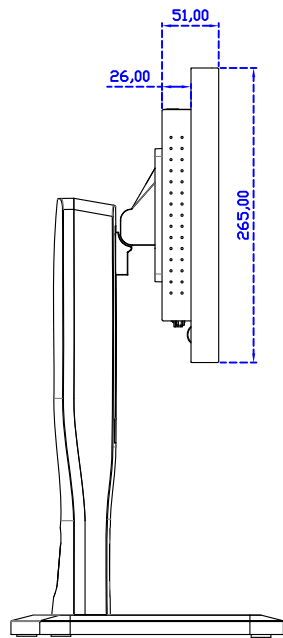

### Display Specifications :

Active Area	409 × 230 mm
Pixel Pitch	0.213 × 0.213 mm
Brightness	350 cd/m <sup>2</sup>
Contrast Ratio	1000 : 1
Resolution	1920 x 1080 ( Full HD )
Viewing Angle	L/R178° ; U/D178°
Response Time	20ms ( Tr + Tf )
Display Colors	16.7M
Display Modes	640×480 ; 800×600 ; 1024×768 ; 1280×720 ; 1280×800 ; 1280×1024 ; 1360×768 ; 1440×900 ; 1680×1050 ; 1920×1080
Signal input	VGA ; Audio ; DVI
Speaker	1W ( 8Ω ) × 2
OSD Keyboard	⊙Power ⊙Auto adjust ⊕ ⊖ ⊙Menu
Power Source	DC 12V ( DC Jack Φ2.1mm )
Power Consumption	≤22w
Storage 、 Operation	-20~70°C ; -20~70°C
VESA	75×75 ; 100×100 mm
Casing Colors	Black ( OEM other colors )
Casing Size 、 Weight	440 × 265 × 51 mm ; 4.2 kg ( W×H×D ) ( Without Stand )
Carton 、 gross weight	550 × 400 × 180 mm ; 5.8 kg ( W×H×D )
Accessory	VGA cable / Audio cable / AC90~260V Adapter / Power cable / USB or RS232 cable / Touch pen / Cleaning wipes / Driver Disk ※DVI cable ( Optional )

## 18.5" Resistive Single Touch Monitor ( 1920\*1080 )

18.5" Desktop Touch Monitor.  
(Foldable Stand)

AIM-TMxxxx185-R01WA\_R03WA

18.5" Desktop Touch Monitor.  
(Photo Stand)

AIM-TMxxxx185-R01WP\_R03WP

18.5" Desktop Touch Monitor.  
(POS Stand)

AIM-TMxxx185-R01WV\_R03WV

18.5" Desktop Touch Monitor.  
(Ergonomic Stand)

AIM-TMxxxx185-R01WY\_R03WY