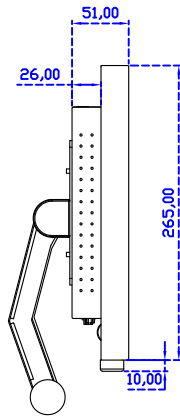

### Display Specifications :

Active Area	409 × 230 mm
Pixel Pitch	0.213 × 0.213 mm
Brightness	350 cd/m <sup>2</sup>
Contrast Ratio	1000 : 1
Resolution	1920 x 1080 ( Full HD )
Viewing Angle	L/R178° ; U/D178°
Response Time	20ms ( Tr + Tf )
Display Colors	16.7M
Display Modes	640×480 ; 800×600 ; 1024×768 ; 1280×720 ; 1280×800 ; 1280×1024 ; 1360×768 ; 1440×900 ; 1680×1050 ; 1920×1080
Signal input	VGA ; Audio ; DVI
Speaker	1W ( 8Ω ) × 2
OSD Keyboard	⊙Power ⊙Auto adjust ⊕ ⊖ ⊙Menu
Power Source	DC 12V ( DC Jack Φ2.1mm )
Power Consumption	≤22w
Storage 、 Operation	-20~70°C ; -20~70°C
VESA	75×75 ; 100×100 mm
Casing Colors	Black ( OEM other colors )
Casing Size 、 Weight	440 × 265 × 51 mm ; 4.2 kg ( W×H×D ) ( Without Stand )
Carton 、 gross weight	550 × 400 × 180 mm ; 5.8 kg ( W×H×D )
Accessory	VGA cable / Audio cable / AC90~260V Adapter / Power cable / USB or RS232 cable / Touch pen / Cleaning wipes / Driver Disk ※DVI cable ( Optional )

AIM-TM5R185-R03W V

AIM-TM5R185-R03W Y

**3 Year Warranty**  
LCD Panel 1 Year

18.5" Touch Monitor.  
 (VESA Mount)

AIM-TMxxxx185-R01W\_R03W

18.5" Embedded Touch Monitor.  
(Open Frame)

AIM-TMOPxxxx185-R01W\_R03W

18.5" Desktop Touch Monitor.  
(Foldable Stand)

AIM-TMxxxx185-R01WA\_R03WA

18.5" Desktop Touch Monitor.  
(Photo Stand)

AIM-TMxxxx185-R01WP\_R03WP

18.5" Desktop Touch Monitor.  
(POS Stand)

AIM-TMxxx185-R01WV\_R03WV

18.5" Desktop Touch Monitor.  
(Ergonomic Stand)

AIM-TMxxxx185-R01WY\_R03WY