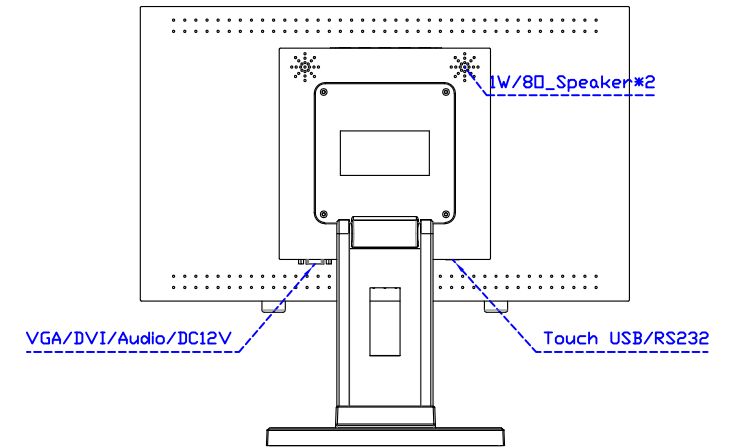

### Software Feature :

Calibration	Fast full oriental 4 points position
Compensation	Edge compensation. Accuracy 25 points linearity compensation
Draw Test	Position and linearity verification
Controller	Support multiple controllers
Languages	English · Simple Chinese · Traditional Chinese · Japanese · French · German · Spanish · Korean · Arabic · Czech · Danish · Dutch · Greek · Hungarian · Italian · Norwegian · Russian · Polish · Portuguese · Slovenian · Swedish · Thai · Turkish
Mouse Emulator	Right / left button emulation. Auto Right / left Click ( PDA function )
Touch Style	Drawing a Mode · button a Mode · Touch Off/ on Switch
Double Click	Configurable double click speed · Configurable double click area
Sound Modes	No sound · Touch down · Touch up
COM Port Support	COM1 ~ COM255 for Windows and Linux COM1 ~ COM8 for MS- DOS
Display Support	display rotation · Support multiple monitors
Support O.S	All Windows-32/64bit O.S Android ; Linux ; MAC

AIM-TM5R185-R03W V

AIM-TM5R185-R03W Y

**3 Year Warranty**  
LCD Panel 1 Year

18.5" Touch Monitor.  
 (VESA Mount)

AIM-TMxxxx185-R01W\_R03W

18.5" Embedded Touch Monitor.  
(Open Frame)

AIM-TMOPxxxx185-R01W\_R03W

18.5" Desktop Touch Monitor.  
(Foldable Stand)

AIM-TMxxxx185-R01WA\_R03WA

18.5" Desktop Touch Monitor.  
(Photo Stand)

AIM-TMxxxx185-R01WP\_R03WP

18.5" Desktop Touch Monitor.  
(POS Stand)

AIM-TMxxx185-R01WV\_R03WV

18.5" Desktop Touch Monitor.  
(Ergonomic Stand)

AIM-TMxxxx185-R01WY\_R03WY