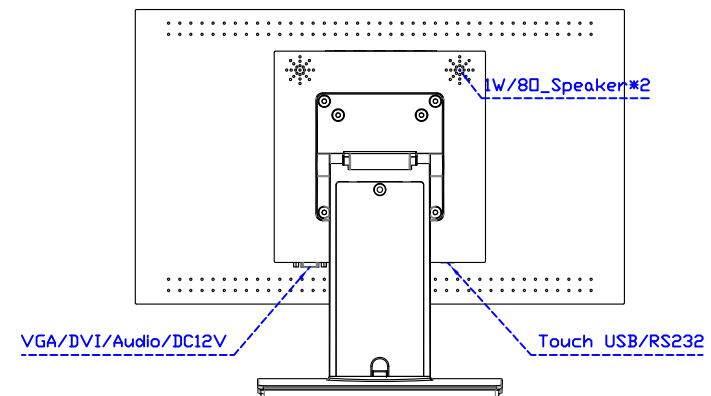

AIM-TM5R185-R03W V

AIM-TM5R185-R03W Y

**3 Year Warranty**  
LCD Panel 1 Year

18.5" Touch Monitor.  
 (VESA Mount)

AIM-TMxxxx185-R01W\_R03W

18.5" Embedded Touch Monitor.  
(Open Frame)

AIM-TMOPxxxx185-R01W\_R03W

18.5" Desktop Touch Monitor.  
(Foldable Stand)

AIM-TMxxxx185-R01WA\_R03WA

18.5" Desktop Touch Monitor.  
(Photo Stand)

AIM-TMxxxx185-R01WP\_R03WP

18.5" Desktop Touch Monitor.  
(POS Stand)

AIM-TMxxx185-R01WV\_R03WV

18.5" Desktop Touch Monitor.  
(Ergonomic Stand)

AIM-TMxxxx185-R01WY\_R03WY