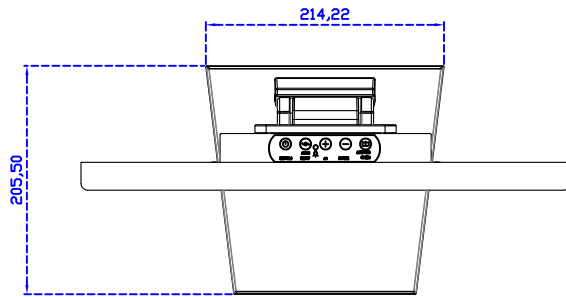

### Display Specifications :

Active Area	409 × 230 mm
Pixel Pitch	0.213 × 0.213 mm
Brightness	350 cd/m <sup>2</sup>
Contrast Ratio	1000 : 1
Resolution	1920 x 1080 ( Full HD )
Viewing Angle	L/R178° ; U/D178°
Response Time	20ms ( Tr + Tf )
Display Colors	16.7M
Display Modes	640×480 ; 800×600 ; 1024×768 ; 1280×720 ; 1280×800 ; 1280×1024 ; 1360×768 ; 1440×900 ; 1680×1050 ; 1920×1080
Signal input	VGA ; Audio ; DVI
Speaker	1W ( 8Ω ) × 2
OSD Keyboard	⊙Power ⊙Auto adjust ⊕ ⊖ ⊙Menu
Power Source	DC 12V ( DC Jack Φ2.1mm )
Power Consumption	≤22w
Storage 、 Operation	-20~70°C ; -20~70°C
VESA	75×75 ; 100×100 mm
Casing Colors	Black ( OEM other colors )
Casing Size 、 Weight	440 × 265 × 51 mm ; 4.2 kg ( W×H×D ) ( Without Stand )
Carton 、 gross weight	550 × 400 × 180 mm ; 5.8 kg ( W×H×D )
Accessory	VGA cable / Audio cable / AC90~260V Adapter / Power cable / USB or RS232 cable / Touch pen / Cleaning wipes / Driver Disk ※DVI cable ( Optional )

AIM-TM5R185-R03W V

AIM-TM5R185-R03W Y

**3 Year Warranty**  
LCD Panel 1 Year

18.5" Touch Monitor.  
 (VESA Mount)

AIM-TMxxxx185-R01W\_R03W

18.5" Embedded Touch Monitor.  
(Open Frame)

AIM-TMOPxxxx185-R01W\_R03W

18.5" Desktop Touch Monitor.  
(Foldable Stand)

AIM-TMxxxx185-R01WA\_R03WA

18.5" Desktop Touch Monitor.  
(Photo Stand)

AIM-TMxxxx185-R01WP\_R03WP

18.5" Desktop Touch Monitor.  
(POS Stand)

AIM-TMxxx185-R01WV\_R03WV

18.5" Desktop Touch Monitor.  
(Ergonomic Stand)

AIM-TMxxxx185-R01WY\_R03WY