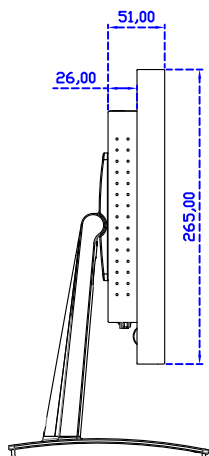

### Display Specifications :

Active Area	409 × 230 mm
Pixel Pitch	0.213 × 0.213 mm
Brightness	350 cd/m <sup>2</sup>
Contrast Ratio	1000 : 1
Resolution	1920 x 1080 ( Full HD )
Viewing Angle	L/R178° ; U/D178°
Response Time	20ms ( Tr + Tf )
Display Colors	16.7M
Display Modes	640×480 ; 800×600 ; 1024×768 ; 1280×720 ; 1280×800 ; 1280×1024 ; 1360×768 ; 1440×900 ; 1680×1050 ; 1920×1080
Signal input	VGA ; Audio ; DVI
Speaker	1W ( 8Ω ) × 2
OSD Keyboard	⊙Power ⊙Auto adjust ⊕ ⊖ ⊙Menu
Power Source	DC 12V ( DC Jack Φ2.1mm )
Power Consumption	≤22w
Storage 、 Operation	-20~70°C ; -20~70°C
VESA	75×75 ; 100×100 mm
Casing Colors	Black ( OEM other colors )
Casing Size 、 Weight	440 × 265 × 51 mm ; 4.2 kg ( W×H×D ) ( Without Stand )
Carton 、 gross weight	550 × 400 × 180 mm ; 5.8 kg ( W×H×D )
Accessory	VGA cable / Audio cable / AC90~260V Adapter / Power cable / USB or RS232 cable / Touch pen / Cleaning wipes / Driver Disk ※DVI cable ( Optional )

AIM-TM5R185-R03W V

AIM-TM5R185-R03W Y

**3 Year Warranty**  
LCD Panel 1 Year

18.5" Touch Monitor.  
 (VESA Mount)

AIM-TMxxxx185-R01W\_R03W

18.5" Embedded Touch Monitor.  
(Open Frame)

AIM-TMOPxxxx185-R01W\_R03W

18.5" Desktop Touch Monitor.  
(Foldable Stand)

AIM-TMxxxx185-R01WA\_R03WA

18.5" Desktop Touch Monitor.  
(Photo Stand)

AIM-TMxxxx185-R01WP\_R03WP

18.5" Desktop Touch Monitor.  
(POS Stand)

AIM-TMxxx185-R01WV\_R03WV

18.5" Desktop Touch Monitor.  
(Ergonomic Stand)

AIM-TMxxxx185-R01WY\_R03WY