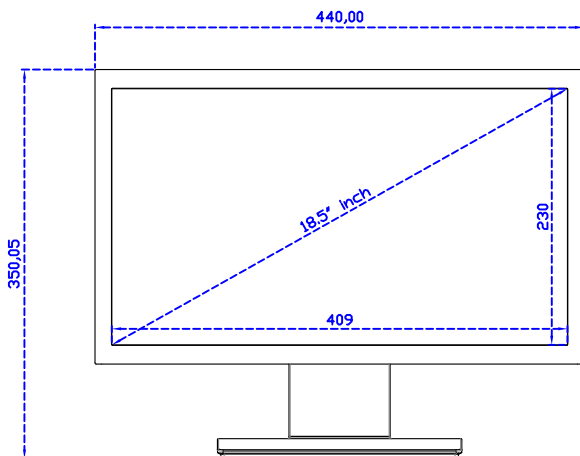

### Display Specifications :

Active Area	409 × 230 mm
Pixel Pitch	0.213 × 0.213 mm
Brightness	350 cd/m <sup>2</sup>
Contrast Ratio	1000 : 1
Resolution	1920 x 1080 ( Full HD )
Viewing Angle	L/R178° ; U/D178°
Response Time	20ms ( Tr + Tf )
Display Colors	16.7M
Display Modes	640×480 ; 800×600 ; 1024×768 ; 1280×720 ; 1280×800 ; 1280×1024 ; 1360×768 ; 1440×900 ; 1680×1050 ; 1920×1080
Signal input	VGA ; Audio ; DVI
Speaker	1W ( 8Ω ) × 2
OSD Keyboard	⊙Power ⊙Auto adjust ⊕ ⊖ ⊙Menu
Power Source	DC 12V ( DC Jack Φ2.1mm )
Power Consumption	≤22w
Storage 、 Operation	-20~70°C ; -20~70°C
VESA	75×75 ; 100×100 mm
Casing Colors	Black ( OEM other colors )
Casing Size 、 Weight	440 × 265 × 51 mm ; 4.2 kg ( W×H×D ) ( Without Stand )
Carton 、 gross weight	550 × 400 × 180 mm ; 5.8 kg ( W×H×D )
Accessory	VGA cable / Audio cable / AC90~260V Adapter / Power cable / USB or RS232 cable / Touch pen / Cleaning wipes / Driver Disk ※DVI cable ( Optional )

## 18.5" Resistive Single Touch Monitor ( 1920\*1080 )

18.5" Desktop Touch Monitor.  
(Foldable Stand)

AIM-TMxxxx185-R01WA\_R03WA

18.5" Desktop Touch Monitor.  
(Photo Stand)

AIM-TMxxxx185-R01WP\_R03WP

18.5" Desktop Touch Monitor.  
(POS Stand)

AIM-TMxxx185-R01WV\_R03WV

18.5" Desktop Touch Monitor.  
(Ergonomic Stand)

AIM-TMxxxx185-R01WY\_R03WY