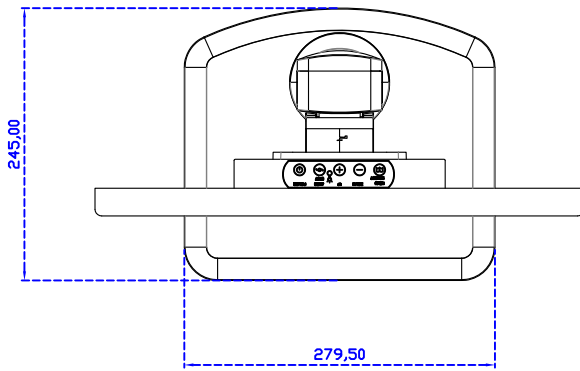

### Display Specifications :

Active Area	409 × 230 mm
Pixel Pitch	0.213 × 0.213 mm
Brightness	350 cd/m <sup>2</sup>
Contrast Ratio	1000 : 1
Resolution	1920 x 1080 ( Full HD )
Viewing Angle	L/R178° ; U/D178°
Response Time	20ms ( Tr + Tf )
Display Colors	16.7M
Display Modes	640×480 ; 800×600 ; 1024×768 ; 1280×720 ; 1280×800 ; 1280×1024 ; 1360×768 ; 1440×900 ; 1680×1050 ; 1920×1080
Signal input	VGA ; Audio ; DVI
Speaker	1W ( 8Ω ) × 2
OSD Keyboard	⊙Power ⊙Auto adjust ⊕ ⊖ ⊙Menu
Power Source	DC 12V ( DC Jack Φ2.1mm )
Power Consumption	≤22w
Storage 、 Operation	-20~70°C ; -20~70°C
VESA	75×75 ; 100×100 mm
Casing Colors	Black ( OEM other colors )
Casing Size 、 Weight	440 × 265 × 51 mm ; 4.2 kg ( W×H×D ) ( Without Stand )
Carton 、 gross weight	550 × 400 × 180 mm ; 5.8 kg ( W×H×D )
Accessory	VGA cable / Audio cable / AC90~260V Adapter / Power cable / USB or RS232 cable / Touch pen / Cleaning wipes / Driver Disk ※DVI cable ( Optional )

## 18.5" Resistive Single Touch Monitor ( 1920\*1080 )

18.5" Desktop Touch Monitor.  
(Foldable Stand)

AIM-TMxxxx185-R01WA\_R03WA

18.5" Desktop Touch Monitor.  
(Photo Stand)

AIM-TMxxxx185-R01WP\_R03WP

18.5" Desktop Touch Monitor.  
(POS Stand)

AIM-TMxxx185-R01WV\_R03WV

18.5" Desktop Touch Monitor.  
(Ergonomic Stand)

AIM-TMxxxx185-R01WY\_R03WY