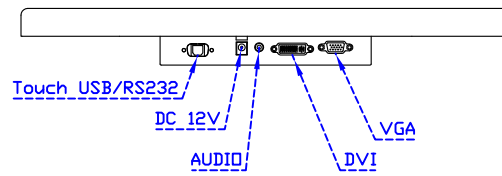

### Software Feature :

Calibration	Fast full oriental 4 points position
Compensation	Edge compensation. Accuracy 25 points linearity compensation
Draw Test	Position and linearity verification
Controller	Support multiple controllers
Languages	English · Simple Chinese · Traditional Chinese · Japanese · French · German · Spanish · Korean · Arabic · Czech · Danish · Dutch · Greek · Hungarian · Italian · Norwegian · Russian · Polish · Portuguese · Slovenian · Swedish · Thai · Turkish
Mouse Emulator	Right / left button emulation. Auto Right / left Click ( PDA function )
Touch Style	Drawing a Mode · button a Mode · Touch Off/ on Switch
Double Click	Configurable double click speed · Configurable double click area
Sound Modes	No sound · Touch down · Touch up
COM Port Support	COM1 ~ COM255 for Windows and Linux COM1 ~ COM8 for MS- DOS
Display Support	display rotation · Support multiple monitors
Support O.S	All Windows-32/64bit O.S Android ; Linux ; MAC

AIM-TM5R185-R03W V

AIM-TM5R185-R03W Y

**3 Year Warranty**  
LCD Panel 1 Year

18.5" Touch Monitor.  
 (VESA Mount)

AIM-TMxxxx185-R01W\_R03W

18.5" Embedded Touch Monitor.  
(Open Frame)

AIM-TMOPxxxx185-R01W\_R03W