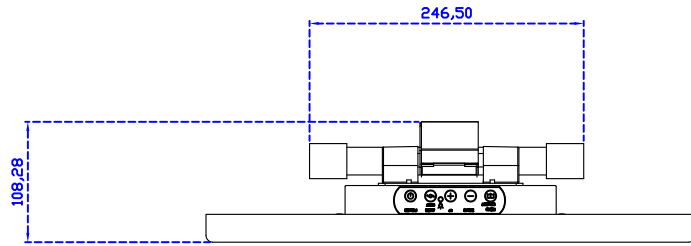

### Display Specifications :

Active Area	409 × 230 mm
Pixel Pitch	0.213 × 0.213 mm
Brightness	350 cd/m <sup>2</sup>
Contrast Ratio	1000 : 1
Resolution	1920 x 1080 ( Full HD )
Viewing Angle	L/R178° ; U/D178°
Response Time	20ms ( Tr + Tf )
Display Colors	16.7M
Display Modes	640×480 ; 800×600 ; 1024×768 ; 1280×720 ; 1280×800 ; 1280×1024 ; 1360×768 ; 1440×900 ; 1680×1050 ; 1920×1080
Signal input	VGA ; Audio ; DVI
Speaker	1W ( 8Ω ) × 2
OSD Keyboard	⊙Power ⊙Auto adjust ⊕ ⊖ ⊙Menu
Power Source	DC 12V ( DC Jack Φ2.1mm )
Power Consumption	≤22w
Storage 、 Operation	-20~70°C ; -20~70°C
VESA	75×75 ; 100×100 mm
Casing Colors	Black ( OEM other colors )
Casing Size 、 Weight	440 × 265 × 51 mm ; 4.2 kg ( W×H×D ) ( Without Stand )
Carton 、 gross weight	550 × 400 × 180 mm ; 5.8 kg ( W×H×D )
Accessory	VGA cable / Audio cable / AC90~260V Adapter / Power cable / USB or RS232 cable / Touch pen / Cleaning wipes / Driver Disk ※DVI cable ( Optional )

AIM-TM5R185-R03W V

AIM-TM5R185-R03W Y

**3 Year Warranty**  
LCD Panel 1 Year

18.5" Touch Monitor.  
 (VESA Mount)

AIM-TMxxxx185-R01W\_R03W

18.5" Embedded Touch Monitor.  
(Open Frame)

AIM-TMOPxxxx185-R01W\_R03W

18.5" Desktop Touch Monitor.  
(Foldable Stand)

AIM-TMxxxx185-R01WA\_R03WA

18.5" Desktop Touch Monitor.  
(Photo Stand)

AIM-TMxxxx185-R01WP\_R03WP

18.5" Desktop Touch Monitor.  
(POS Stand)

AIM-TMxxx185-R01WV\_R03WV