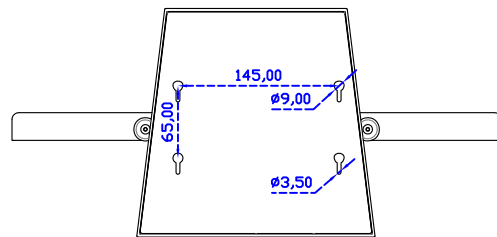

AIM-TM5R185-R03W V

AIM-TM5R185-R03W Y

3 Year Warranty
LCD Panel 1 Year

18.5" Embedded Touch Monitor.
(Open Frame)

AIM-TMOPxxxx185-R01W_R03W

18.5" Desktop Touch Monitor.
(Foldable Stand)

AIM-TMxxxx185-R01WA_R03WA

18.5" Desktop Touch Monitor.
(Photo Stand)

AIM-TMxxxx185-R01WP_R03WP

18.5" Desktop Touch Monitor.
(POS Stand)

AIM-TMxxxx185-R01WV_R03WV

18.5" Desktop Touch Monitor.
(Ergonomic Stand)

AIM-TMxxxx185-R01WY_R03WY