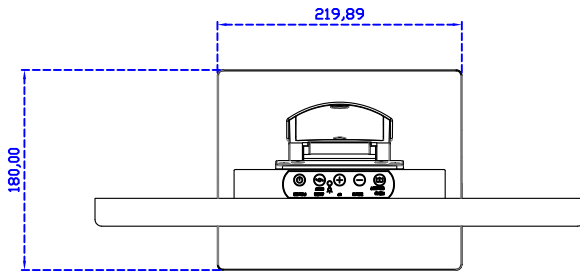

AIM-TM5R185-R03W V

AIM-TM5R185-R03W Y

3 Year Warranty
LCD Panel 1 Year

18.5" Embedded Touch Monitor.
(Open Frame)

AIM-TMOPxxxx185-R01W_R03W

18.5" Desktop Touch Monitor.
(Foldable Stand)

AIM-TMxxxx185-R01WA_R03WA

18.5" Desktop Touch Monitor.
(Photo Stand)

AIM-TMxxxx185-R01WP_R03WP

18.5" Desktop Touch Monitor.
(POS Stand)

AIM-TMxxxx185-R01WV_R03WV

18.5" Desktop Touch Monitor.
(Ergonomic Stand)

AIM-TMxxxx185-R01WY_R03WY