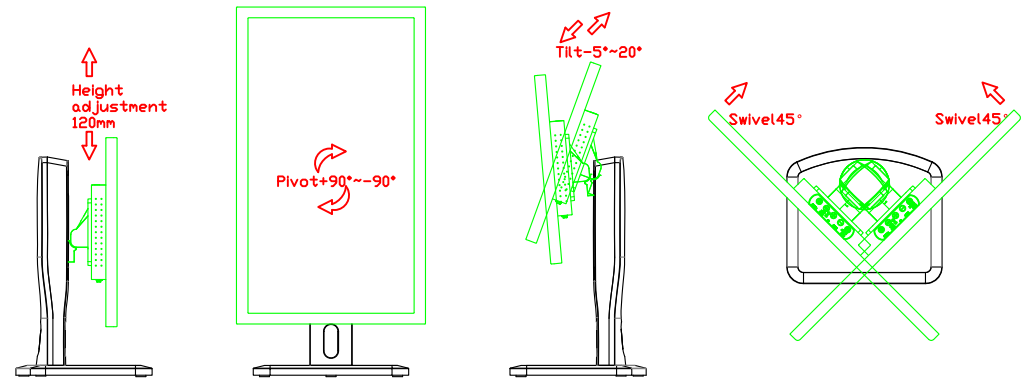

AIM-TM5R185-R03W V

AIM-TM5R185-R03W Y

3 Year Warranty
LCD Panel 1 Year

18.5" Embedded Touch Monitor.
(Open Frame)

AIM-TMOPxxxx185-R01W_R03W

18.5" Desktop Touch Monitor.
(Foldable Stand)

AIM-TMxxxx185-R01WA_R03WA

18.5" Desktop Touch Monitor.
(Photo Stand)

AIM-TMxxxx185-R01WP_R03WP

18.5" Desktop Touch Monitor.
(POS Stand)

AIM-TMxxxx185-R01WV_R03WV

18.5" Desktop Touch Monitor.
(Ergonomic Stand)

AIM-TMxxxx185-R01WY_R03WY