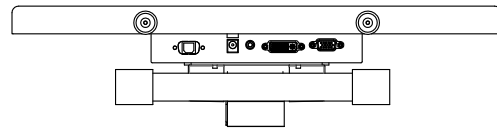

AIM-TM5R185-R03W V

AIM-TM5R185-R03W Y

3 Year Warranty
LCD Panel 1 Year

18.5" Embedded Touch Monitor.
(Open Frame)

AIM-TMOPxxxx185-R01W_R03W

18.5" Desktop Touch Monitor.
(Foldable Stand)

AIM-TMxxxx185-R01WA_R03WA