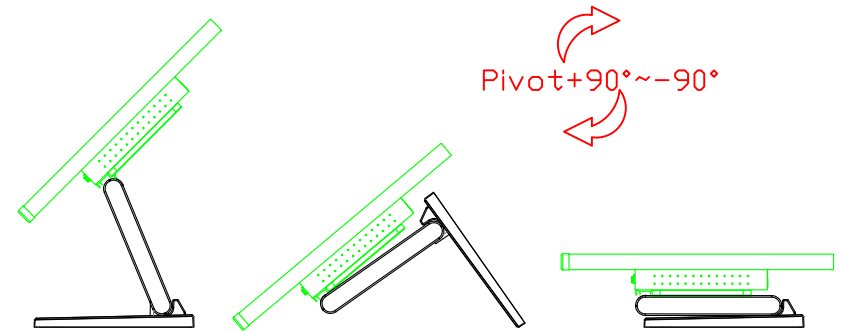

AIM-TM5R185-R03W V

AIM-TM5R185-R03W Y

3 Year Warranty
LCD Panel 1 Year

18.5" Embedded Touch Monitor.
(Open Frame)

AIM-TMOPxxxx185-R01W_R03W

18.5" Desktop Touch Monitor.
(Foldable Stand)

AIM-TMxxxx185-R01WA_R03WA

18.5" Desktop Touch Monitor.
(Photo Stand)

AIM-TMxxxx185-R01WP_R03WP

18.5" Desktop Touch Monitor.
(POS Stand)

AIM-TMxxxx185-R01WV_R03WV

18.5" Desktop Touch Monitor.
(Ergonomic Stand)

AIM-TMxxxx185-R01WY_R03WY