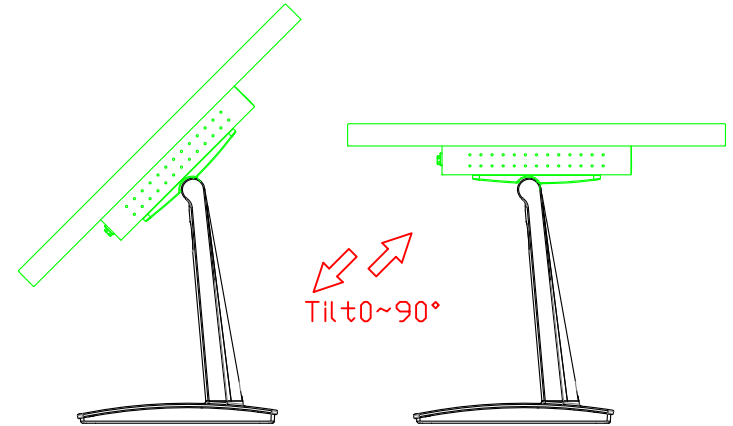

AIM-TM5R185-R03W V

AIM-TM5R185-R03W Y

3 Year Warranty
LCD Panel 1 Year

18.5" Embedded Touch Monitor.
(Open Frame)

AIM-TMOPxxxx185-R01W_R03W

18.5" Desktop Touch Monitor.
(Foldable Stand)

AIM-TMxxxx185-R01WA_R03WA

18.5" Desktop Touch Monitor.
(Photo Stand)

AIM-TMxxxx185-R01WP_R03WP

18.5" Desktop Touch Monitor.
(POS Stand)

AIM-TMxxxx185-R01WV_R03WV

18.5" Desktop Touch Monitor.
(Ergonomic Stand)

AIM-TMxxxx185-R01WY_R03WY