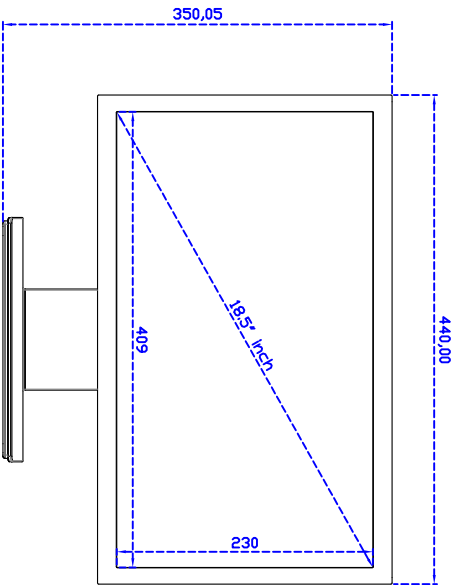

18.5" Desktop Touch Monitor.

AIM-TMxxxxx185-R01WV_R03WV