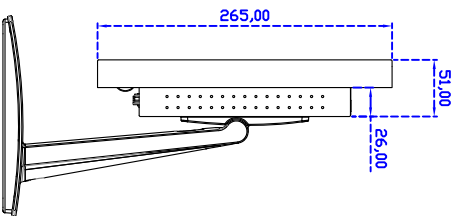

18.5" Desktop Touch Monitor.

AIM-TMxxxxx185-R01WV_R03WV