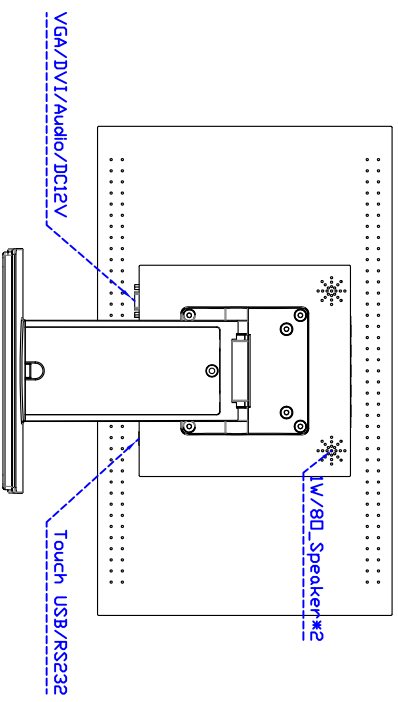

18.5" Desktop Touch Monitor.

AIM-TMxxxxx185-R01WV_R03WV