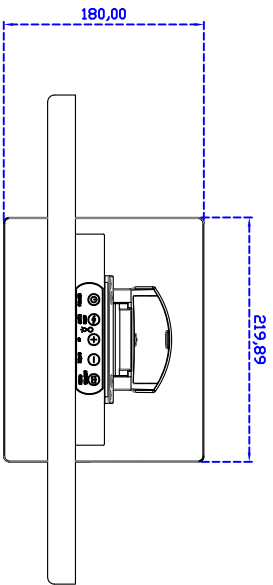

18.5" Desktop Touch Monitor.

AIM-TMxxxxx185-R01WV_R03WV