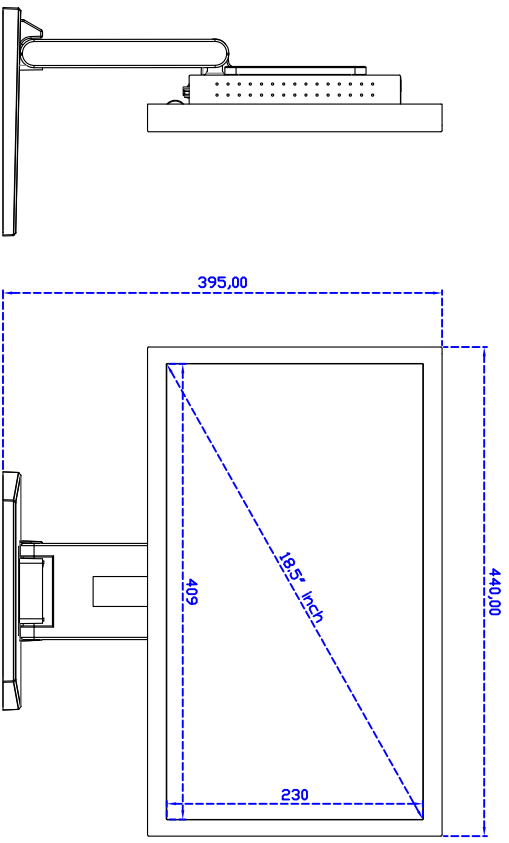

18.5" inch Touch Monitor

Display Specifications :

Active Area	409 × 230 mm
Pixel Pitch	0.213 × 0.213 mm
Brightness	350 cd/m ²
Contrast Ratio	1000 : 1
Resolution	1920 × 1080 (Full HD)
Viewing Angle	L/R 178° ; U/D 178°
Response Time	20 ms (Tr + Tf)
Display Colors	16.7M
Display Modes	640×480 ; 800×600 ; 1024×768 ; 1280×720 ; 1280×1024 ; 1360×768 ; 1440×900 ; 1680×1050 ; 1920×1080
Signal input	VGA ; Audio ; DVI
Mini-Audio out	1W (8Ω) × 2
OSD Keyboard	⊙Menu/Select ⊙- ⊙+ ⊙Auto/Exit ⊙Power
Power Source 、 Power Consumption	DC 12V ; ≤22w ; Standby ≤1w
Storage 、 Operation	-20~70℃ ; -20~70℃
VESA	75×75 or 100×100 mm
Casing Colors	Black
Casing Size 、 Weight	440 × 265 × 51 mm ; 5.55kg (W×H×D)
Carton 、 gross weight	550 × 400 × 180 mm ; 7.2kg (W×H×D)

Touch Feature :

Input Method	Finger, gloved hand, or stylus activation
Activation Force	≥50g
Linearity	≤1.5%
Surface	≥3H
Life Time	≤35,000,000
Application	Writing and Signature Capture Capability
PC Link	USB or RS232

18.5" Desktop Touch Monitor.

AIM-TMxxxx185-R01WA_R03WA