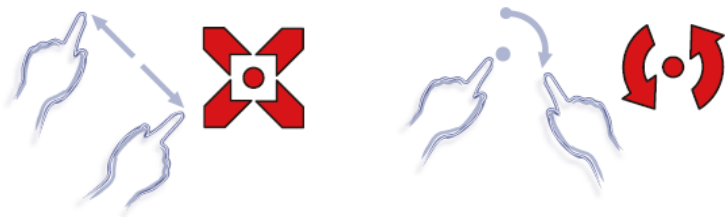

**17.3" inch Touch Monitor (POS-styler) (Projected capacitive Multi-Touch)**

**Products application :**

- POS Terminal
- Industrial PC
- Kiosk
- Gaming
- Medical apparatus
- Personal computer
- Mobile GPS
- Office automation
- Security system of the house
- Car-mounted amusement
- Military equipment
- Communicate

## 17.3" inch Touch Monitor (POS-styler) (Projected capacitive Multi-Touch)

### Touch Feature :

Input Method	Capacitive stylus, Finger
Linearity	≤2.5mm
Surface	≥7H
Life Time	Unlimited
Application	Writing and Signature Capture Capability
PC Link	USB or RS232(Single-Touch)