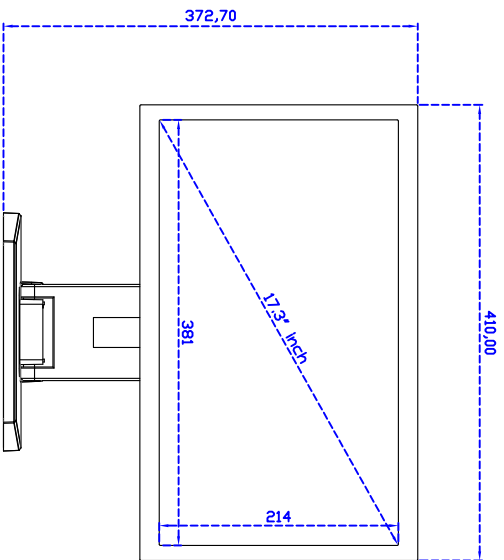

17.3" Desktop Touch Monitor

AIM-TMxxxx173-T01WA