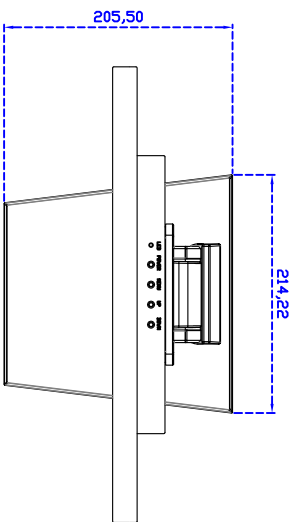

17.3" Desktop Touch Monitor

AIM-TMxxxx173-T01WA