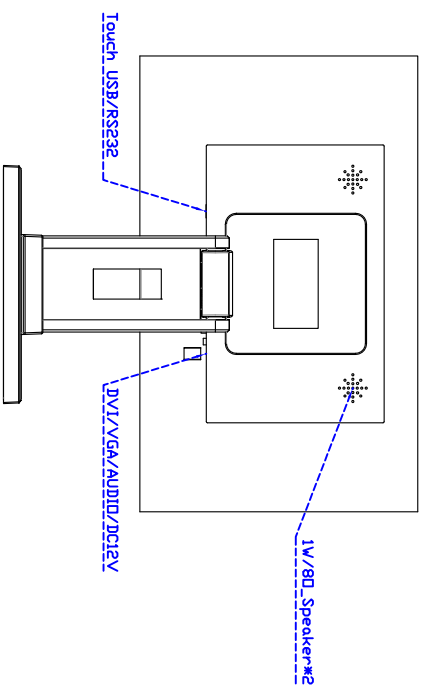

17.3" Desktop Touch Monitor

AIM-TMxxxx173-T01WA