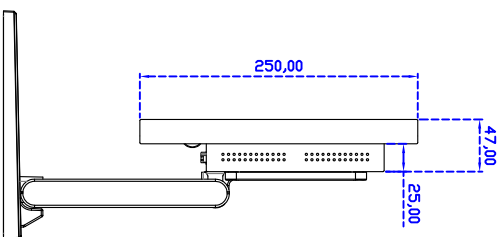

17.3" Desktop Touch Monitor

AIM-TMxxxx173-T01WA