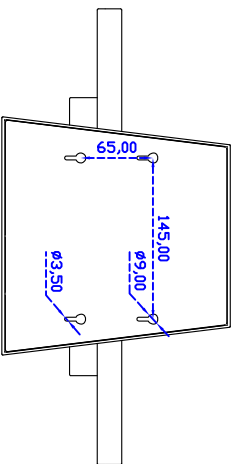

17.3" Desktop Touch Monitor

AIM-TMxxxx173-T01WA