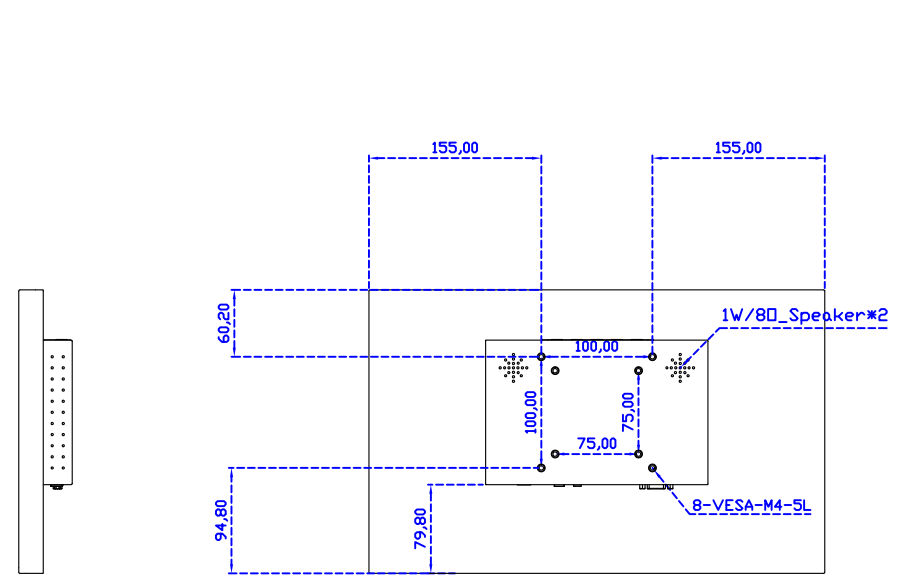

17.3" Touch Monitor.
(VESA Mount)

AIM-TMxxxx173-R07W