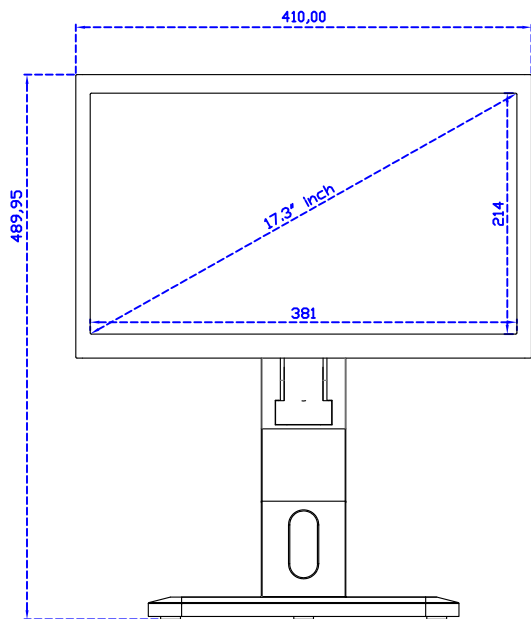

17.3" Projected capacitive Multi-Touch Monitor

Display Specifications :

Active Area	381 × 214 mm
Pixel Pitch	0.1989 × 0.1989 mm
Brightness	300 cd/m ²
Contrast Ratio	700 : 1
Resolution	1920 x 1080 (Full HD)
Viewing Angle	L/R178° ; U/D178°
Response Time	25ms (Tr + Tf)
Display Colors	262K
Display Modes	800×600 ; 1024×768 ; 1280×720 ; 1280×800 ; 1280×1024 ; 1360×768 ; 1440×900 ; 1680×1050 ; 1920×1080
Signal input	VGA ; Audio ; Display Port ; HDMI
Speaker	1W (8Ω) × 2
OSD Keyboard	⊙Power ⊙Auto adjust ⊕ ⊖ ⊙Menu
Power Source	DC 12V (DC Jack Φ2.1mm)
Power Consumption	≤12w
Storage 、 Operation	-20~60°C ; 0~50°C
VESA	75×75 ; 100×100 mm
Casing Colors	Black (OEM other colors)
Casing Size 、 Weight	410 × 255 × 48 mm ; 3.1 kg (W×H×D) (Without Stand)
Carton 、 gross weight	550 × 400 × 180 mm ; 4.8 kg (W×H×D)
Accessory	VGA cable / HDMI cable / Audio cable / AC90~260V Adapter / Power cable / USB or RS232 cable / Cleaning wipes / Driver Disk ※DP cable (Optional)

AIM-TMxxxx173-R07W A

17.3" Desktop Touch Monitor.
(Photo Stand)

AIM-TMxxxx173-R07W P

17.3" Desktop Touch Monitor.
(POS Stand)

AIM-TMxxx173-R07W V

17.3" Desktop Touch Monitor.
(Ergonomic Stand)

AIM-TMxxxx173-R07W Y