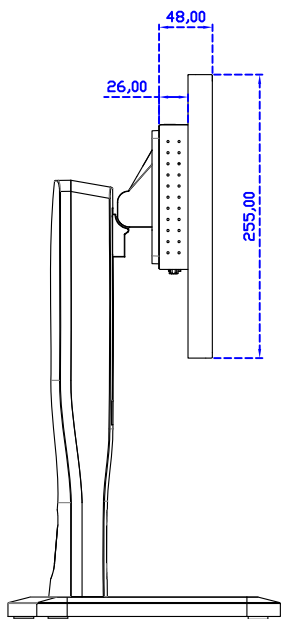

17.3" Projected capacitive Multi-Touch Monitor

Display Specifications :

Active Area	381 × 214 mm
Pixel Pitch	0.1989 × 0.1989 mm
Brightness	300 cd/m ²
Contrast Ratio	700 : 1
Resolution	1920 x 1080 (Full HD)
Viewing Angle	L/R178° ; U/D178°
Response Time	25ms (Tr + Tf)
Display Colors	262K
Display Modes	800×600 ; 1024×768 ; 1280×720 ; 1280×800 ; 1280×1024 ; 1360×768 ; 1440×900 ; 1680×1050 ; 1920×1080
Signal input	VGA ; Audio ; Display Port ; HDMI
Speaker	1W (8Ω) × 2
OSD Keyboard	⊙Power ⊙Auto adjust ⊕ ⊖ ⊙Menu
Power Source	DC 12V (DC Jack Φ2.1mm)
Power Consumption	≤12w
Storage 、 Operation	-20~60°C ; 0~50°C
VESA	75×75 ; 100×100 mm
Casing Colors	Black (OEM other colors)
Casing Size 、 Weight	410 × 255 × 48 mm ; 3.1 kg (W×H×D) (Without Stand)
Carton 、 gross weight	550 × 400 × 180 mm ; 4.8 kg (W×H×D)
Accessory	VGA cable / HDMI cable / Audio cable / AC90~260V Adapter / Power cable / USB or RS232 cable / Cleaning wipes / Driver Disk ※DP cable (Optional)

AIM-TMPCTU173-R07W V

AIM-TMPCTU173-R07W Y

3 Year Warranty
LCD Panel 1 Year

17.3" Touch Monitor.
 (VESA Mount)

AIM-TMxxxx173-R07W

17.3" Embedded Touch Monitor.
(Open Frame)

AIM-TMOPxxxx173-R07W

17.3" Desktop Touch Monitor.
(Foldable Stand)

AIM-TMxxxx173-R07W A

17.3" Desktop Touch Monitor.
(Photo Stand)

AIM-TMxxxx173-R07W P

17.3" Desktop Touch Monitor.
(POS Stand)

AIM-TMxxx173-R07W V

17.3" Desktop Touch Monitor.
(Ergonomic Stand)

AIM-TMxxxx173-R07W Y