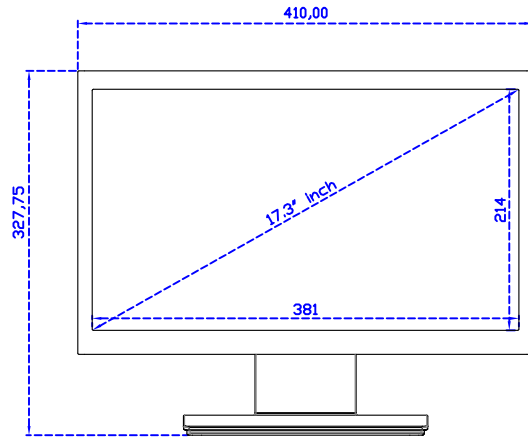

17.3" Projected capacitive Multi-Touch Monitor

Display Specifications :

Active Area	381 × 214 mm
Pixel Pitch	0.1989 × 0.1989 mm
Brightness	300 cd/m ²
Contrast Ratio	700 : 1
Resolution	1920 x 1080 (Full HD)
Viewing Angle	L/R178° ; U/D178°
Response Time	25ms (Tr + Tf)
Display Colors	262K
Display Modes	800×600 ; 1024×768 ; 1280×720 ; 1280×800 ; 1280×1024 ; 1360×768 ; 1440×900 ; 1680×1050 ; 1920×1080
Signal input	VGA ; Audio ; Display Port ; HDMI
Speaker	1W (8Ω) × 2
OSD Keyboard	⊙Power ⊙Auto adjust ⊕ ⊖ ⊙Menu
Power Source	DC 12V (DC Jack Φ2.1mm)
Power Consumption	≤12w
Storage 、 Operation	-20~60°C ; 0~50°C
VESA	75×75 ; 100×100 mm
Casing Colors	Black (OEM other colors)
Casing Size 、 Weight	410 × 255 × 48 mm ; 3.1 kg (W×H×D) (Without Stand)
Carton 、 gross weight	550 × 400 × 180 mm ; 4.8 kg (W×H×D)
Accessory	VGA cable / HDMI cable / Audio cable / AC90~260V Adapter / Power cable / USB or RS232 cable / Cleaning wipes / Driver Disk ※DP cable (Optional)

AIM-TMPCTU173-R07W V

AIM-TMPCTU173-R07W Y

3 Year Warranty
LCD Panel 1 Year

17.3" Touch Monitor.
 (VESA Mount)

AIM-TMxxxx173-R07W

17.3" Embedded Touch Monitor.
(Open Frame)

AIM-TMOPxxxx173-R07W

17.3" Desktop Touch Monitor.
(Foldable Stand)

AIM-TMxxxx173-R07W A

17.3" Desktop Touch Monitor.
(Photo Stand)

AIM-TMxxxx173-R07W P

17.3" Desktop Touch Monitor.
(POS Stand)

AIM-TMxxx173-R07W V

17.3" Desktop Touch Monitor.
(Ergonomic Stand)

AIM-TMxxxx173-R07W Y