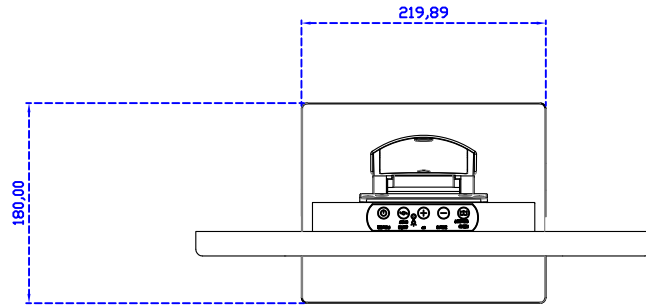

AIM-TMPCTU173-R07W V

AIM-TMPCTU173-R07W Y

3 Year Warranty
LCD Panel 1 Year

17.3" Touch Monitor.
 (VESA Mount)

AIM-TMxxxx173-R07W

17.3" Embedded Touch Monitor.
(Open Frame)

AIM-TMOPxxxx173-R07W

17.3" Desktop Touch Monitor.
(Foldable Stand)

AIM-TMxxxx173-R07W A

17.3" Desktop Touch Monitor.
(Photo Stand)

AIM-TMxxxx173-R07W P

17.3" Desktop Touch Monitor.
(POS Stand)

AIM-TMxxx173-R07W V

17.3" Desktop Touch Monitor.
(Ergonomic Stand)

AIM-TMxxxx173-R07W Y