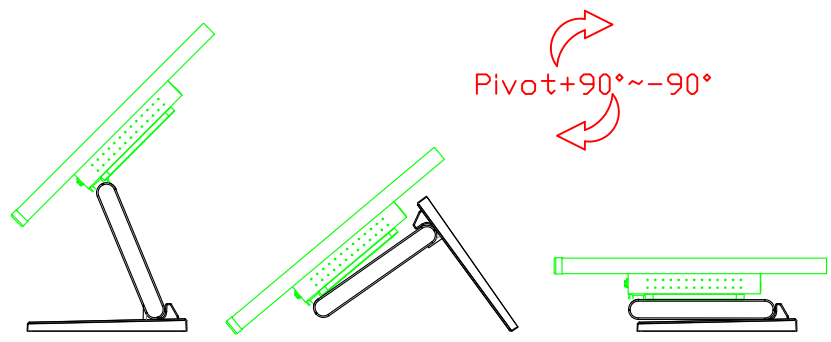

Software Feature :

Draw Test	Position and linearity verification
Controller	Support multiple controllers
Languages	English · Simple Chinese · Traditional Chinese · Japanese · French · German · Spanish · Korean · Arabic · Czech · Danish · Dutch · Greek · Hungarian · Italian · Norwegian · Russian · Polish · Portuguese · Slovenian · Swedish · Thai · Turkish
Mouse Emulator	Right / left button emulation. Auto Right / left Click (PDA function)
Touch Style	Drawing a Mode · button a Mode · Touch Off/ on Switch
Double Click	Configurable double click speed · Configurable double click area
Sound Modes	No sound · Touch down · Touch up
Display Support	display rotation · Support multiple monitors
Division Pattern	Support two halves and four parts with touch function, you can also create your own division patterns.
Settings:	
Edge compensation	Support edge compensation and you can also add your own numbers for it.
Support O.S	All Windows-32/64bit O.S Android ; Linux ; MAC

AIM-TMPCTU173-R07W V

AIM-TMPCTU173-R07W Y

3 Year Warranty
LCD Panel 1 Year

17.3" Touch Monitor.
 (VESA Mount)

AIM-TMxxxx173-R07W

17.3" Embedded Touch Monitor.
(Open Frame)

AIM-TMOPxxxx173-R07W

17.3" Desktop Touch Monitor.
(Foldable Stand)

AIM-TMxxxx173-R07W A

17.3" Desktop Touch Monitor.
(Photo Stand)

AIM-TMxxxx173-R07W P

17.3" Desktop Touch Monitor.
(POS Stand)

AIM-TMxxx173-R07W V

17.3" Desktop Touch Monitor.
(Ergonomic Stand)

AIM-TMxxxx173-R07W Y