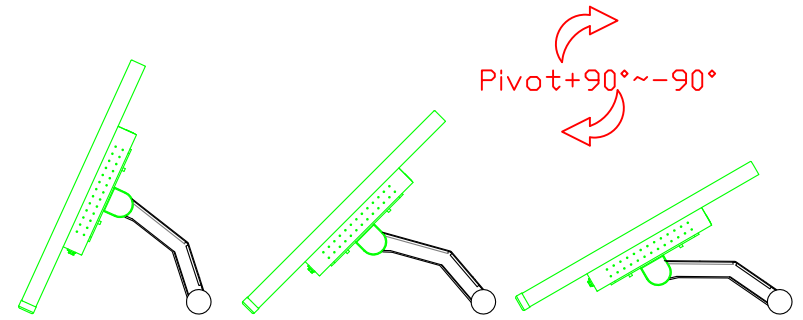

Software Feature :

Draw Test	Position and linearity verification
Controller	Support multiple controllers
Languages	English · Simple Chinese · Traditional Chinese · Japanese · French · German · Spanish · Korean · Arabic · Czech · Danish · Dutch · Greek · Hungarian · Italian · Norwegian · Russian · Polish · Portuguese · Slovenian · Swedish · Thai · Turkish
Mouse Emulator	Right / left button emulation. Auto Right / left Click (PDA function)
Touch Style	Drawing a Mode · button a Mode · Touch Off/ on Switch
Double Click	Configurable double click speed · Configurable double click area
Sound Modes	No sound · Touch down · Touch up
Display Support	display rotation · Support multiple monitors
Division Pattern	Support two halves and four parts with touch function, you can also create your own division patterns.
Settings:	
Edge compensation	Support edge compensation and you can also add your own numbers for it.
Support O.S	All Windows-32/64bit O.S Android ; Linux ; MAC

AIM-TMPCTU173-R07W V

AIM-TMPCTU173-R07W Y

3 Year Warranty
LCD Panel 1 Year

17.3" Touch Monitor.
 (VESA Mount)

AIM-TMxxxx173-R07W

17.3" Embedded Touch Monitor.
(Open Frame)

AIM-TMOPxxxx173-R07W

17.3" Desktop Touch Monitor.
(Foldable Stand)

AIM-TMxxxx173-R07W A

17.3" Desktop Touch Monitor.
(Photo Stand)

AIM-TMxxxx173-R07W P

17.3" Desktop Touch Monitor.
(POS Stand)

AIM-TMxxx173-R07W V

17.3" Desktop Touch Monitor.
(Ergonomic Stand)

AIM-TMxxxx173-R07W Y