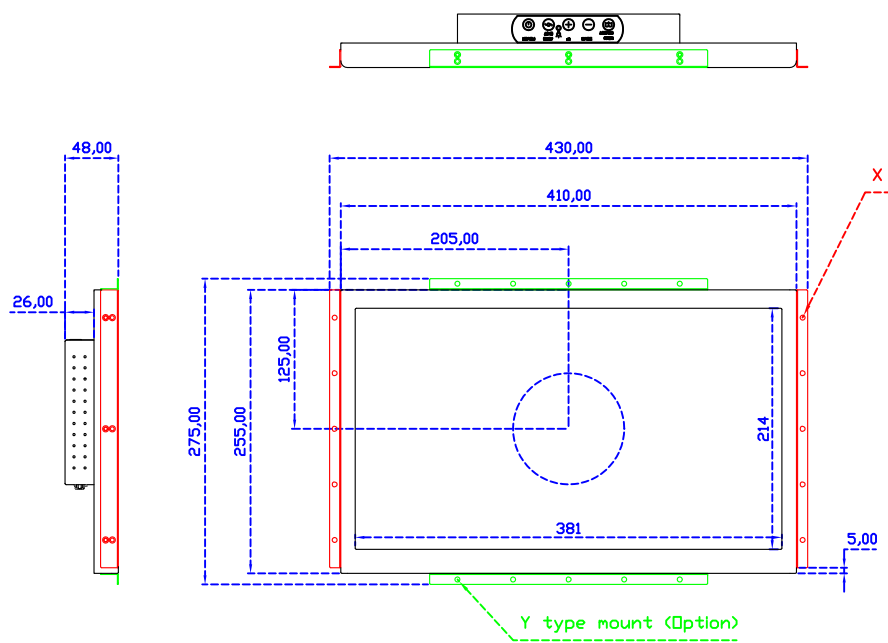

17.3" Projected capacitive Multi-Touch Monitor

Display Specifications :

Active Area	381 × 214 mm
Pixel Pitch	0.1989 × 0.1989 mm
Brightness	300 cd/m ²
Contrast Ratio	700 : 1
Resolution	1920 x 1080 (Full HD)
Viewing Angle	L/R178° ; U/D178°
Response Time	25ms (Tr + Tf)
Display Colors	262K
Display Modes	800×600 ; 1024×768 ; 1280×720 ; 1280×800 ; 1280×1024 ; 1360×768 ; 1440×900 ; 1680×1050 ; 1920×1080
Signal input	VGA ; Audio ; Display Port ; HDMI
Speaker	1W (8Ω) × 2
OSD Keyboard	⊙Power ⊙Auto adjust ⊕ ⊖ ⊙Menu
Power Source	DC 12V (DC Jack Φ2.1mm)
Power Consumption	≤12w
Storage 、 Operation	-20~60°C ; 0~50°C
VESA	75×75 ; 100×100 mm
Casing Colors	Black (OEM other colors)
Casing Size 、 Weight	410 × 255 × 48 mm ; 3.1 kg (W×H×D) (Without Stand)
Carton 、 gross weight	550 × 400 × 180 mm ; 4.8 kg (W×H×D)
Accessory	VGA cable / HDMI cable / Audio cable / AC90~260V Adapter / Power cable / USB or RS232 cable / Cleaning wipes / Driver Disk ※DP cable (Optional)

AIM-TMPCTU173-R07W V

AIM-TMPCTU173-R07W Y

3 Year Warranty
LCD Panel 1 Year

17.3" Touch Monitor.
 (VESA Mount)

AIM-TMxxxx173-R07W

17.3" Embedded Touch Monitor.
(Open Frame)

AIM-TMOPxxxx173-R07W

17.3" Desktop Touch Monitor.
(Foldable Stand)

AIM-TMxxxx173-R07W A

17.3" Desktop Touch Monitor.
(Photo Stand)

AIM-TMxxxx173-R07W P

17.3" Desktop Touch Monitor.
(POS Stand)

AIM-TMxxx173-R07W V

17.3" Desktop Touch Monitor.
(Ergonomic Stand)

AIM-TMxxxx173-R07W Y