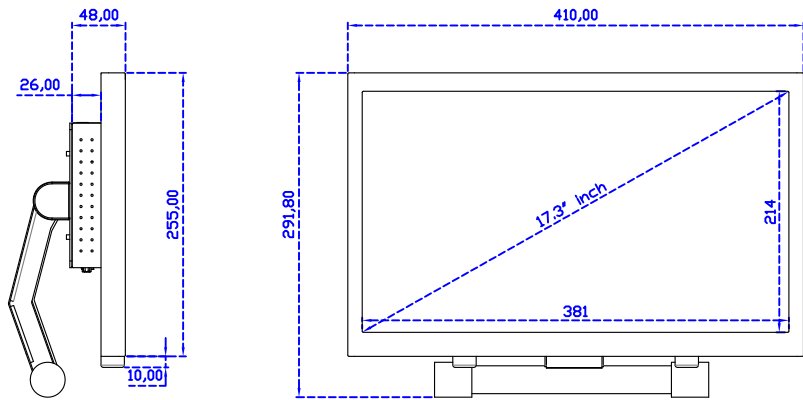

17.3" Projected capacitive Multi-Touch Monitor

Display Specifications :

Active Area	381 × 214 mm
Pixel Pitch	0.1989 × 0.1989 mm
Brightness	300 cd/m ²
Contrast Ratio	700 : 1
Resolution	1920 x 1080 (Full HD)
Viewing Angle	L/R178° ; U/D178°
Response Time	25ms (Tr + Tf)
Display Colors	262K
Display Modes	800×600 ; 1024×768 ; 1280×720 ; 1280×800 ; 1280×1024 ; 1360×768 ; 1440×900 ; 1680×1050 ; 1920×1080
Signal input	VGA ; Audio ; Display Port ; HDMI
Speaker	1W (8Ω) × 2
OSD Keyboard	⊙Power ⊙Auto adjust ⊕ ⊖ ⊙Menu
Power Source	DC 12V (DC Jack Φ2.1mm)
Power Consumption	≤12w
Storage 、 Operation	-20~60°C ; 0~50°C
VESA	75×75 ; 100×100 mm
Casing Colors	Black (OEM other colors)
Casing Size 、 Weight	410 × 255 × 48 mm ; 3.1 kg (W×H×D) (Without Stand)
Carton 、 gross weight	550 × 400 × 180 mm ; 4.8 kg (W×H×D)
Accessory	VGA cable / HDMI cable / Audio cable / AC90~260V Adapter / Power cable / USB or RS232 cable / Cleaning wipes / Driver Disk ※DP cable (Optional)

AIM-TMPCTU173-R07W V

AIM-TMPCTU173-R07W Y

3 Year Warranty
LCD Panel 1 Year

17.3" Touch Monitor.
 (VESA Mount)

AIM-TMxxxx173-R07W

17.3" Embedded Touch Monitor.
(Open Frame)

AIM-TMOPxxxx173-R07W

17.3" Desktop Touch Monitor.
(Foldable Stand)

AIM-TMxxxx173-R07W A

17.3" Desktop Touch Monitor.
(Photo Stand)

AIM-TMxxxx173-R07W P

17.3" Desktop Touch Monitor.
(POS Stand)

AIM-TMxxx173-R07W V

17.3" Desktop Touch Monitor.
(Ergonomic Stand)

AIM-TMxxxx173-R07W Y