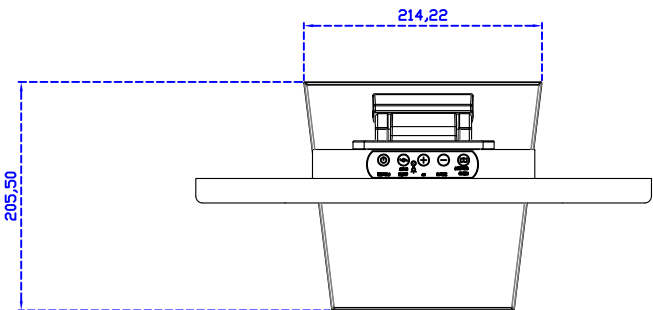

AIM-TMPCTU173-R07W V

AIM-TMPCTU173-R07W Y

3 Year Warranty
LCD Panel 1 Year

17.3" Touch Monitor.
 (VESA Mount)

AIM-TMxxxx173-R07W

17.3" Embedded Touch Monitor.
(Open Frame)

AIM-TMOPxxxx173-R07W

17.3" Desktop Touch Monitor.
(Foldable Stand)

AIM-TMxxxx173-R07W A

17.3" Desktop Touch Monitor.
(Photo Stand)

AIM-TMxxxx173-R07W P

17.3" Desktop Touch Monitor.
(POS Stand)

AIM-TMxxx173-R07W V

17.3" Desktop Touch Monitor.
(Ergonomic Stand)

AIM-TMxxxx173-R07W Y