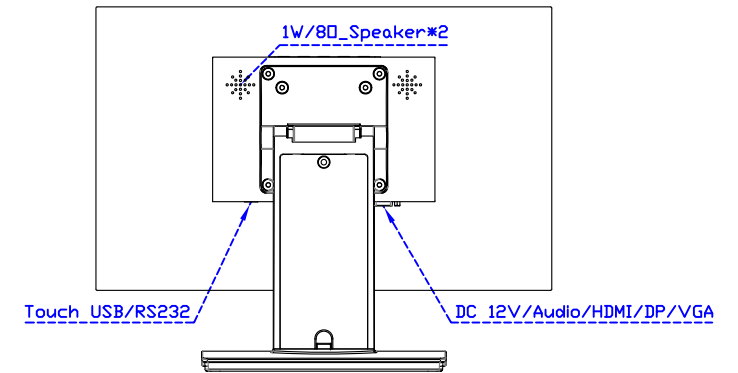

Software Feature :

Draw Test	Position and linearity verification
Controller	Support multiple controllers
Languages	English · Simple Chinese · Traditional Chinese · Japanese · French · German · Spanish · Korean · Arabic · Czech · Danish · Dutch · Greek · Hungarian · Italian · Norwegian · Russian · Polish · Portuguese · Slovenian · Swedish · Thai · Turkish
Mouse Emulator	Right / left button emulation. Auto Right / left Click (PDA function)
Touch Style	Drawing a Mode · button a Mode · Touch Off/ on Switch
Double Click	Configurable double click speed · Configurable double click area
Sound Modes	No sound · Touch down · Touch up
Display Support	display rotation · Support multiple monitors
Division Pattern	Support two halves and four parts with touch function, you can also create your own division patterns.
Settings:	
Edge compensation	Support edge compensation and you can also add your own numbers for it.
Support O.S	All Windows-32/64bit O.S Android ; Linux ; MAC

AIM-TMPCTU173-R07W V

AIM-TMPCTU173-R07W Y

3 Year Warranty
LCD Panel 1 Year

17.3" Touch Monitor.
 (VESA Mount)

AIM-TMxxxx173-R07W

17.3" Embedded Touch Monitor.
(Open Frame)

AIM-TMOPxxxx173-R07W

17.3" Desktop Touch Monitor.
(Foldable Stand)

AIM-TMxxxx173-R07W A

17.3" Desktop Touch Monitor.
(Photo Stand)

AIM-TMxxxx173-R07W P

17.3" Desktop Touch Monitor.
(POS Stand)

AIM-TMxxx173-R07W V

17.3" Desktop Touch Monitor.
(Ergonomic Stand)

AIM-TMxxxx173-R07W Y