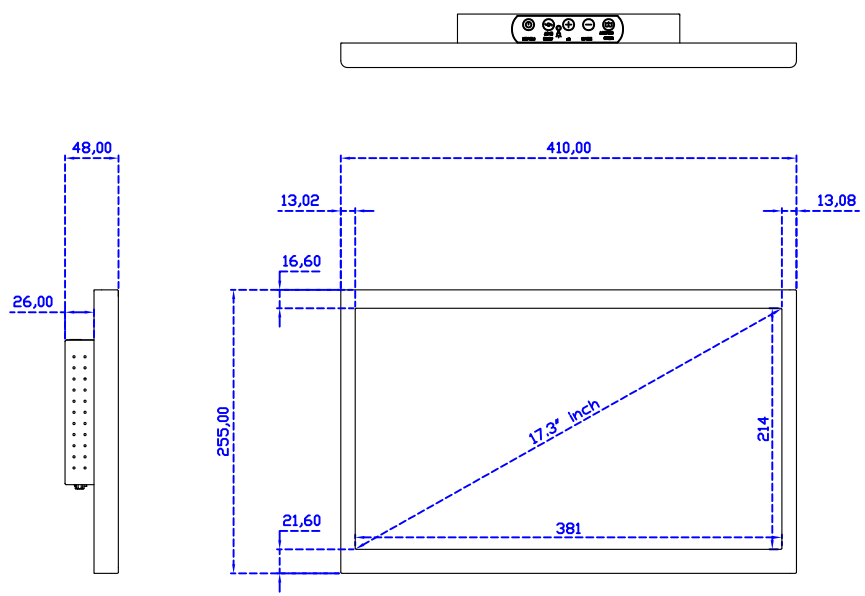

17.3" Touch Monitor.
(VESA Mount)

AIM-TMxxxx173-R07W