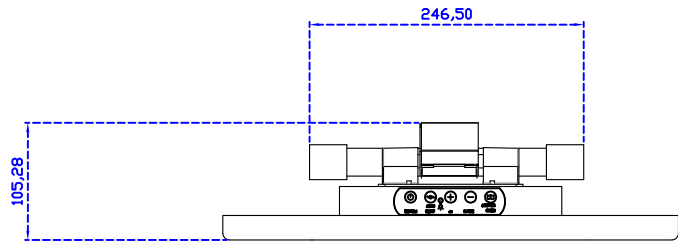

17.3" Projected capacitive Multi-Touch Monitor

Display Specifications :

Active Area	381 × 214 mm
Pixel Pitch	0.1989 × 0.1989 mm
Brightness	300 cd/m ²
Contrast Ratio	700 : 1
Resolution	1920 x 1080 (Full HD)
Viewing Angle	L/R178° ; U/D178°
Response Time	25ms (Tr + Tf)
Display Colors	262K
Display Modes	800×600 ; 1024×768 ; 1280×720 ; 1280×800 ; 1280×1024 ; 1360×768 ; 1440×900 ; 1680×1050 ; 1920×1080
Signal input	VGA ; Audio ; Display Port ; HDMI
Speaker	1W (8Ω) × 2
OSD Keyboard	⊙Power ⊙Auto adjust ⊕ ⊖ ⊙Menu
Power Source	DC 12V (DC Jack Φ2.1mm)
Power Consumption	≤12w
Storage 、 Operation	-20~60°C ; 0~50°C
VESA	75×75 ; 100×100 mm
Casing Colors	Black (OEM other colors)
Casing Size 、 Weight	410 × 255 × 48 mm ; 3.1 kg (W×H×D) (Without Stand)
Carton 、 gross weight	550 × 400 × 180 mm ; 4.8 kg (W×H×D)
Accessory	VGA cable / HDMI cable / Audio cable / AC90~260V Adapter / Power cable / USB or RS232 cable / Cleaning wipes / Driver Disk ※DP cable (Optional)

AIM-TMPCTU173-R07W V

AIM-TMPCTU173-R07W Y

3 Year Warranty
LCD Panel 1 Year

17.3" Touch Monitor.
 (VESA Mount)

AIM-TMxxxx173-R07W

17.3" Embedded Touch Monitor.
(Open Frame)

AIM-TMOPxxxx173-R07W

17.3" Desktop Touch Monitor.
(Foldable Stand)

AIM-TMxxxx173-R07W A

17.3" Desktop Touch Monitor.
(Photo Stand)

AIM-TMxxxx173-R07W P

17.3" Desktop Touch Monitor.
(POS Stand)

AIM-TMxxx173-R07W V

17.3" Desktop Touch Monitor.
(Ergonomic Stand)

AIM-TMxxxx173-R07W Y