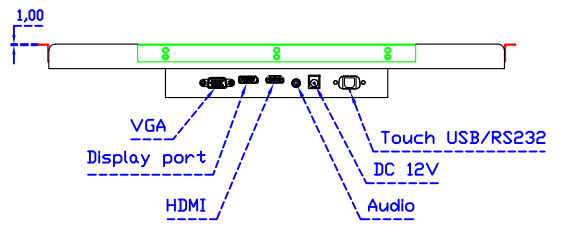

Software Feature :

Draw Test	Position and linearity verification
Controller	Support multiple controllers
Languages	English · Simple Chinese · Traditional Chinese · Japanese · French · German · Spanish · Korean · Arabic · Czech · Danish · Dutch · Greek · Hungarian · Italian · Norwegian · Russian · Polish · Portuguese · Slovenian · Swedish · Thai · Turkish
Mouse Emulator	Right / left button emulation. Auto Right / left Click (PDA function)
Touch Style	Drawing a Mode · button a Mode · Touch Off/ on Switch
Double Click	Configurable double click speed · Configurable double click area
Sound Modes	No sound · Touch down · Touch up
Display Support	display rotation · Support multiple monitors
Division Pattern	Support two halves and four parts with touch function, you can also create your own division patterns.
Settings:	
Edge compensation	Support edge compensation and you can also add your own numbers for it.
Support O.S	All Windows-32/64bit O.S Android ; Linux ; MAC

AIM-TMPCTU173-R07W V

AIM-TMPCTU173-R07W Y

3 Year Warranty
LCD Panel 1 Year

17.3" Touch Monitor.
 (VESA Mount)

AIM-TMxxxx173-R07W

17.3" Embedded Touch Monitor.
(Open Frame)

AIM-TMOPxxxx173-R07W

17.3" Desktop Touch Monitor.
(Foldable Stand)

AIM-TMxxxx173-R07W A

17.3" Desktop Touch Monitor.
(Photo Stand)

AIM-TMxxxx173-R07W P

17.3" Desktop Touch Monitor.
(POS Stand)

AIM-TMxxx173-R07W V

17.3" Desktop Touch Monitor.
(Ergonomic Stand)

AIM-TMxxxx173-R07W Y