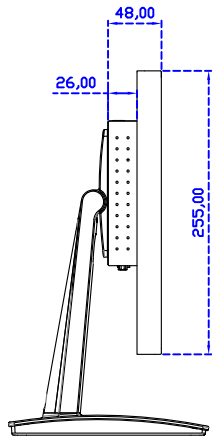

17.3" Projected capacitive Multi-Touch Monitor

Display Specifications :

Active Area	381 × 214 mm
Pixel Pitch	0.1989 × 0.1989 mm
Brightness	300 cd/m ²
Contrast Ratio	700 : 1
Resolution	1920 x 1080 (Full HD)
Viewing Angle	L/R178° ; U/D178°
Response Time	25ms (Tr + Tf)
Display Colors	262K
Display Modes	800×600 ; 1024×768 ; 1280×720 ; 1280×800 ; 1280×1024 ; 1360×768 ; 1440×900 ; 1680×1050 ; 1920×1080
Signal input	VGA ; Audio ; Display Port ; HDMI
Speaker	1W (8Ω) × 2
OSD Keyboard	⊙Power ⊙Auto adjust ⊕ ⊖ ⊙Menu
Power Source	DC 12V (DC Jack Φ2.1mm)
Power Consumption	≤12w
Storage 、 Operation	-20~60°C ; 0~50°C
VESA	75×75 ; 100×100 mm
Casing Colors	Black (OEM other colors)
Casing Size 、 Weight	410 × 255 × 48 mm ; 3.1 kg (W×H×D) (Without Stand)
Carton 、 gross weight	550 × 400 × 180 mm ; 4.8 kg (W×H×D)
Accessory	VGA cable / HDMI cable / Audio cable / AC90~260V Adapter / Power cable / USB or RS232 cable / Cleaning wipes / Driver Disk ※DP cable (Optional)

AIM-TMPCTU173-R07W V

AIM-TMPCTU173-R07W Y

3 Year Warranty
LCD Panel 1 Year

17.3" Touch Monitor.
 (VESA Mount)

AIM-TMxxxx173-R07W

17.3" Embedded Touch Monitor.
(Open Frame)

AIM-TMOPxxxx173-R07W

17.3" Desktop Touch Monitor.
(Foldable Stand)

AIM-TMxxxx173-R07W A

17.3" Desktop Touch Monitor.
(Photo Stand)

AIM-TMxxxx173-R07W P

17.3" Desktop Touch Monitor.
(POS Stand)

AIM-TMxxx173-R07W V

17.3" Desktop Touch Monitor.
(Ergonomic Stand)

AIM-TMxxxx173-R07W Y