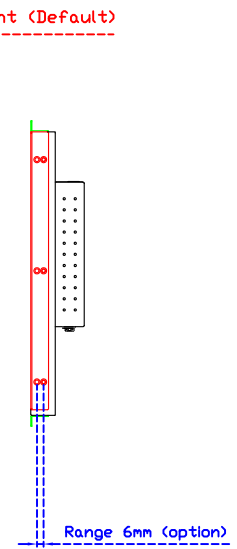

Software Feature :

Draw Test	Position and linearity verification
Controller	Support multiple controllers
Languages	English · Simple Chinese · Traditional Chinese · Japanese · French · German · Spanish · Korean · Arabic · Czech · Danish · Dutch · Greek · Hungarian · Italian · Norwegian · Russian · Polish · Portuguese · Slovenian · Swedish · Thai · Turkish
Mouse Emulator	Right / left button emulation. Auto Right / left Click (PDA function)
Touch Style	Drawing a Mode · button a Mode · Touch Off/ on Switch
Double Click	Configurable double click speed · Configurable double click area
Sound Modes	No sound · Touch down · Touch up
Display Support	display rotation · Support multiple monitors
Division Pattern	Support two halves and four parts with touch function, you can also create your own division patterns.
Settings:	
Edge compensation	Support edge compensation and you can also add your own numbers for it.
Support O.S	All Windows-32/64bit O.S Android ; Linux ; MAC

AIM-TMPCTU173-R07W V

AIM-TMPCTU173-R07W Y

3 Year Warranty
LCD Panel 1 Year

17.3" Touch Monitor.
 (VESA Mount)

AIM-TMxxxx173-R07W

17.3" Embedded Touch Monitor.
(Open Frame)

AIM-TMOPxxxx173-R07W

17.3" Desktop Touch Monitor.
(Foldable Stand)

AIM-TMxxxx173-R07W A

17.3" Desktop Touch Monitor.
(Photo Stand)

AIM-TMxxxx173-R07W P

17.3" Desktop Touch Monitor.
(POS Stand)

AIM-TMxxx173-R07W V

17.3" Desktop Touch Monitor.
(Ergonomic Stand)

AIM-TMxxxx173-R07W Y