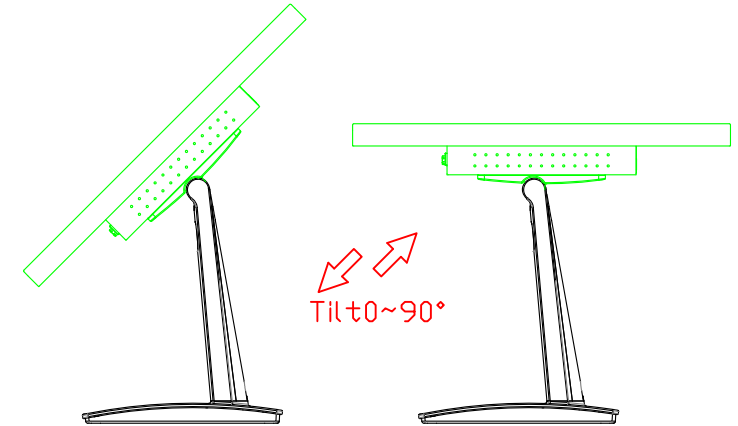

AIM-TMPCTU173-R07W V

AIM-TMPCTU173-R07W Y

3 Year Warranty
LCD Panel 1 Year

17.3" Touch Monitor.
 (VESA Mount)

AIM-TMxxxx173-R07W

17.3" Embedded Touch Monitor.
(Open Frame)

AIM-TMOPxxxx173-R07W

17.3" Desktop Touch Monitor.
(Foldable Stand)

AIM-TMxxxx173-R07W A

17.3" Desktop Touch Monitor.
(Photo Stand)

AIM-TMxxxx173-R07W P

17.3" Desktop Touch Monitor.
(POS Stand)

AIM-TMxxx173-R07W V

17.3" Desktop Touch Monitor.
(Ergonomic Stand)

AIM-TMxxxx173-R07W Y