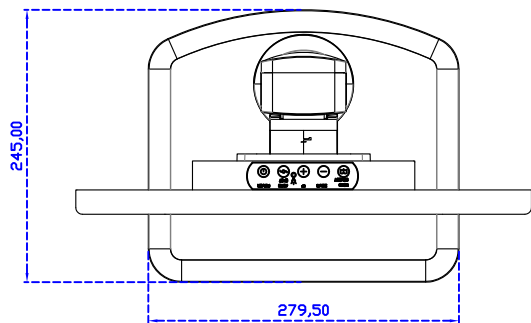

17.3" Projected capacitive Multi-Touch Monitor

Display Specifications :

Active Area	381 × 214 mm
Pixel Pitch	0.1989 × 0.1989 mm
Brightness	300 cd/m ²
Contrast Ratio	700 : 1
Resolution	1920 x 1080 (Full HD)
Viewing Angle	L/R178° ; U/D178°
Response Time	25ms (Tr + Tf)
Display Colors	262K
Display Modes	800×600 ; 1024×768 ; 1280×720 ; 1280×800 ; 1280×1024 ; 1360×768 ; 1440×900 ; 1680×1050 ; 1920×1080
Signal input	VGA ; Audio ; Display Port ; HDMI
Speaker	1W (8Ω) × 2
OSD Keyboard	⊙Power ⊙Auto adjust ⊕ ⊖ ⊙Menu
Power Source	DC 12V (DC Jack Φ2.1mm)
Power Consumption	≤12w
Storage 、 Operation	-20~60°C ; 0~50°C
VESA	75×75 ; 100×100 mm
Casing Colors	Black (OEM other colors)
Casing Size 、 Weight	410 × 255 × 48 mm ; 3.1 kg (W×H×D) (Without Stand)
Carton 、 gross weight	550 × 400 × 180 mm ; 4.8 kg (W×H×D)
Accessory	VGA cable / HDMI cable / Audio cable / AC90~260V Adapter / Power cable / USB or RS232 cable / Cleaning wipes / Driver Disk ※DP cable (Optional)

AIM-TMxxxx173-R07W A

17.3" Desktop Touch Monitor.
(Photo Stand)

AIM-TMxxxx173-R07W P

17.3" Desktop Touch Monitor.
(POS Stand)

AIM-TMxxx173-R07W V

17.3" Desktop Touch Monitor.
(Ergonomic Stand)

AIM-TMxxxx173-R07W Y