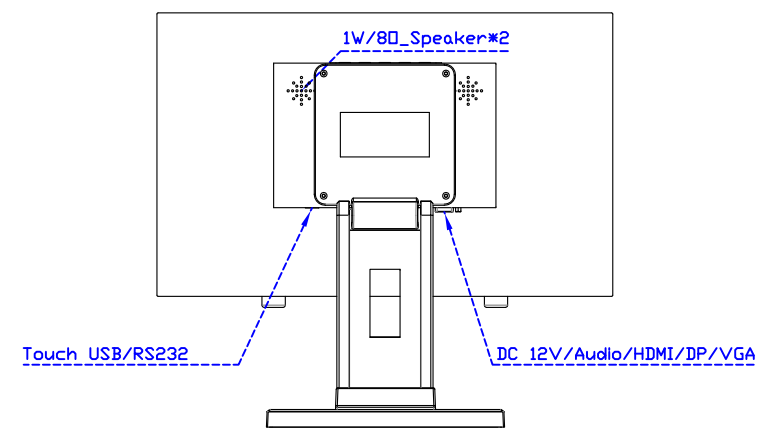

Software Feature :

Draw Test	Position and linearity verification
Controller	Support multiple controllers
Languages	English · Simple Chinese · Traditional Chinese · Japanese · French · German · Spanish · Korean · Arabic · Czech · Danish · Dutch · Greek · Hungarian · Italian · Norwegian · Russian · Polish · Portuguese · Slovenian · Swedish · Thai · Turkish
Mouse Emulator	Right / left button emulation. Auto Right / left Click (PDA function)
Touch Style	Drawing a Mode · button a Mode · Touch Off/ on Switch
Double Click	Configurable double click speed · Configurable double click area
Sound Modes	No sound · Touch down · Touch up
Display Support	display rotation · Support multiple monitors
Division Pattern	Support two halves and four parts with touch function, you can also create your own division patterns.
Settings:	
Edge compensation	Support edge compensation and you can also add your own numbers for it.
Support O.S	All Windows-32/64bit O.S Android ; Linux ; MAC

AIM-TMPCTU173-R07W V

AIM-TMPCTU173-R07W Y

3 Year Warranty
LCD Panel 1 Year

17.3" Touch Monitor.
 (VESA Mount)

AIM-TMxxxx173-R07W

17.3" Embedded Touch Monitor.
(Open Frame)

AIM-TMOPxxxx173-R07W

17.3" Desktop Touch Monitor.
(Foldable Stand)

AIM-TMxxxx173-R07W A

17.3" Desktop Touch Monitor.
(Photo Stand)

AIM-TMxxxx173-R07W P

17.3" Desktop Touch Monitor.
(POS Stand)

AIM-TMxxx173-R07W V

17.3" Desktop Touch Monitor.
(Ergonomic Stand)

AIM-TMxxxx173-R07W Y