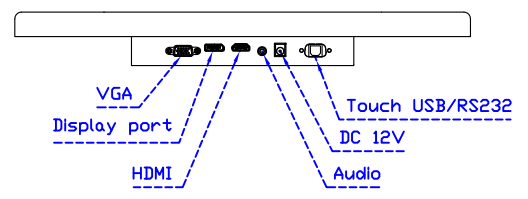

Software Feature :

Draw Test	Position and linearity verification
Controller	Support multiple controllers
Languages	English · Simple Chinese · Traditional Chinese · Japanese · French · German · Spanish · Korean · Arabic · Czech · Danish · Dutch · Greek · Hungarian · Italian · Norwegian · Russian · Polish · Portuguese · Slovenian · Swedish · Thai · Turkish
Mouse Emulator	Right / left button emulation. Auto Right / left Click (PDA function)
Touch Style	Drawing a Mode · button a Mode · Touch Off/ on Switch
Double Click	Configurable double click speed · Configurable double click area
Sound Modes	No sound · Touch down · Touch up
Display Support	display rotation · Support multiple monitors
Division Pattern	Support two halves and four parts with touch function, you can also create your own division patterns.
Settings:	
Edge compensation	Support edge compensation and you can also add your own numbers for it.
Support O.S	All Windows-32/64bit O.S Android ; Linux ; MAC

AIM-TMPCTU173-R07W V

AIM-TMPCTU173-R07W Y

3 Year Warranty
LCD Panel 1 Year

17.3" Touch Monitor.
 (VESA Mount)

AIM-TMxxxx173-R07W

17.3" Embedded Touch Monitor.
(Open Frame)

AIM-TMOPxxxx173-R07W

17.3" Desktop Touch Monitor.
(Foldable Stand)