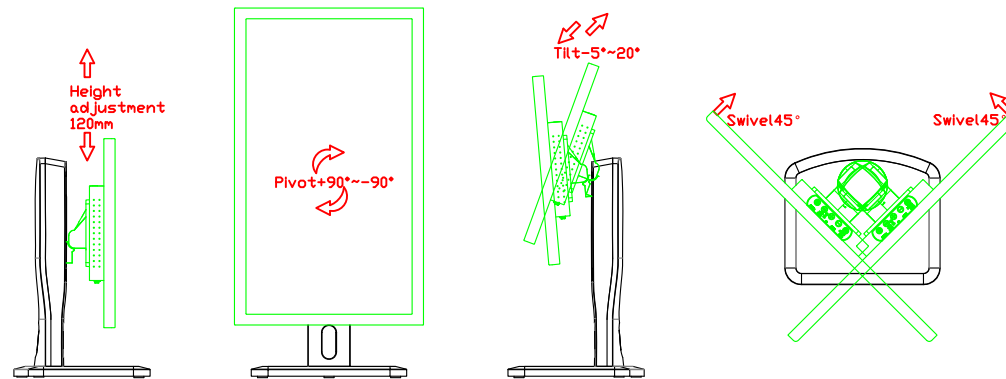

AIM-TMxxxx173-R07W A

17.3" Desktop Touch Monitor.
(Photo Stand)

AIM-TMxxxx173-R07W P

17.3" Desktop Touch Monitor.
(POS Stand)

AIM-TMxxx173-R07W V

17.3" Desktop Touch Monitor.
(Ergonomic Stand)

AIM-TMxxxx173-R07W Y