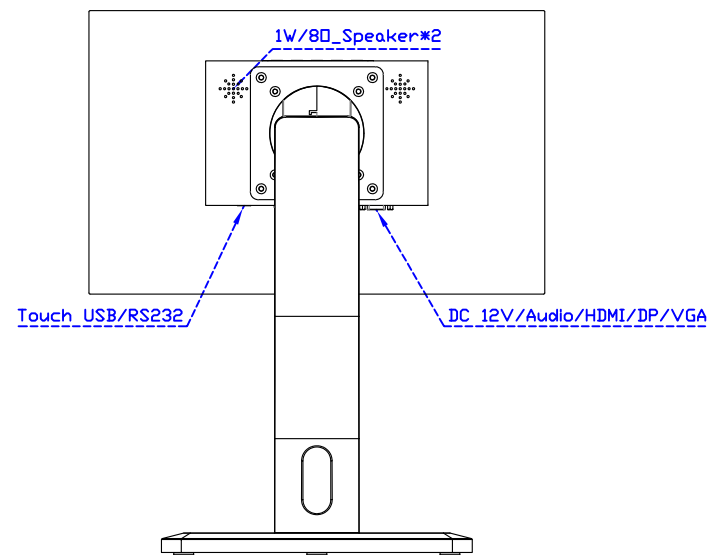

AIM-TMPCTU173-R07W V

AIM-TMPCTU173-R07W Y

3 Year Warranty
LCD Panel 1 Year

17.3" Touch Monitor.
 (VESA Mount)

AIM-TMxxxx173-R07W

17.3" Embedded Touch Monitor.
(Open Frame)

AIM-TMOPxxxx173-R07W

17.3" Desktop Touch Monitor.
(Foldable Stand)

AIM-TMxxxx173-R07W A

17.3" Desktop Touch Monitor.
(Photo Stand)

AIM-TMxxxx173-R07W P

17.3" Desktop Touch Monitor.
(POS Stand)

AIM-TMxxx173-R07W V

17.3" Desktop Touch Monitor.
(Ergonomic Stand)

AIM-TMxxxx173-R07W Y