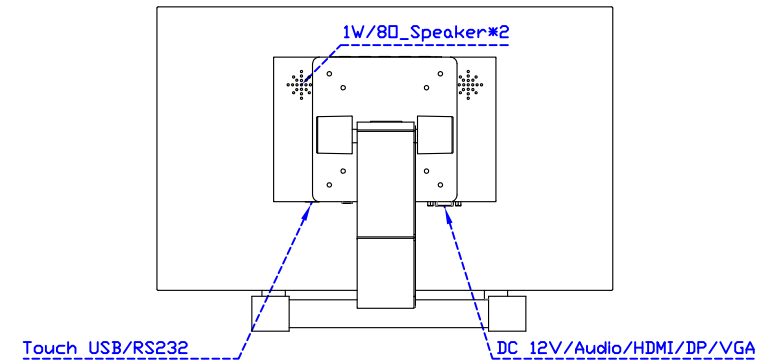

Software Feature :

Draw Test	Position and linearity verification
Controller	Support multiple controllers
Languages	English · Simple Chinese · Traditional Chinese · Japanese · French · German · Spanish · Korean · Arabic · Czech · Danish · Dutch · Greek · Hungarian · Italian · Norwegian · Russian · Polish · Portuguese · Slovenian · Swedish · Thai · Turkish
Mouse Emulator	Right / left button emulation. Auto Right / left Click (PDA function)
Touch Style	Drawing a Mode · button a Mode · Touch Off/ on Switch
Double Click	Configurable double click speed · Configurable double click area
Sound Modes	No sound · Touch down · Touch up
Display Support	display rotation · Support multiple monitors
Division Pattern	Support two halves and four parts with touch function, you can also create your own division patterns.
Settings:	
Edge compensation	Support edge compensation and you can also add your own numbers for it.
Support O.S	All Windows-32/64bit O.S Android ; Linux ; MAC

AIM-TMPCTU173-R07W V

AIM-TMPCTU173-R07W Y

3 Year Warranty
LCD Panel 1 Year

17.3" Touch Monitor.
 (VESA Mount)

AIM-TMxxxx173-R07W

17.3" Embedded Touch Monitor.
(Open Frame)

AIM-TMOPxxxx173-R07W

17.3" Desktop Touch Monitor.
(Foldable Stand)

AIM-TMxxxx173-R07W A

17.3" Desktop Touch Monitor.
(Photo Stand)

AIM-TMxxxx173-R07W P

17.3" Desktop Touch Monitor.
(POS Stand)

AIM-TMxxx173-R07W V

17.3" Desktop Touch Monitor.
(Ergonomic Stand)

AIM-TMxxxx173-R07W Y