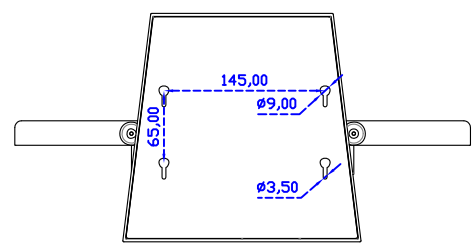

AIM-TMPCTU173-R07W V

AIM-TMPCTU173-R07W Y

3 Year Warranty
LCD Panel 1 Year

17.3" Touch Monitor.
 (VESA Mount)

AIM-TMxxxx173-R07W

17.3" Embedded Touch Monitor.
(Open Frame)

AIM-TMOPxxxx173-R07W

17.3" Desktop Touch Monitor.
(Foldable Stand)

AIM-TMxxxx173-R07W A

17.3" Desktop Touch Monitor.
(Photo Stand)

AIM-TMxxxx173-R07W P

17.3" Desktop Touch Monitor.
(POS Stand)

AIM-TMxxx173-R07W V

17.3" Desktop Touch Monitor.
(Ergonomic Stand)

AIM-TMxxxx173-R07W Y