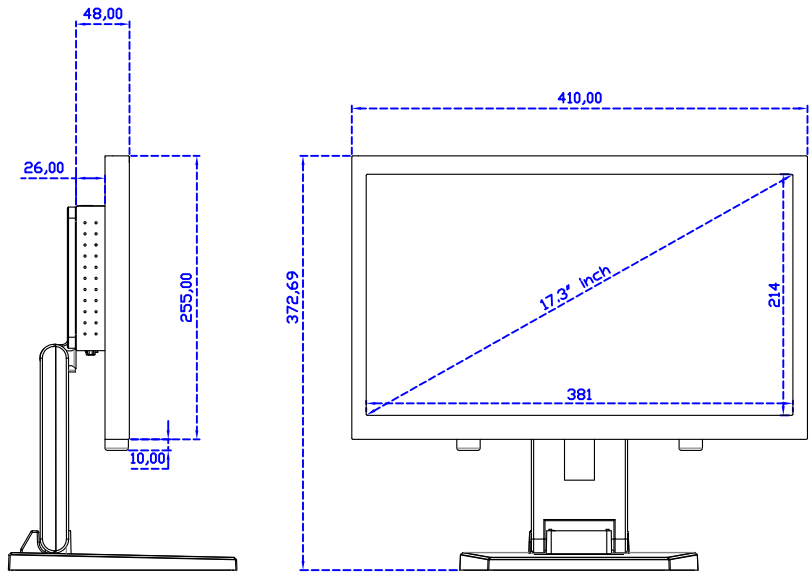

17.3" Projected capacitive Multi-Touch Monitor

Display Specifications :

Active Area	381 × 214 mm
Pixel Pitch	0.1989 × 0.1989 mm
Brightness	300 cd/m ²
Contrast Ratio	700 : 1
Resolution	1920 x 1080 (Full HD)
Viewing Angle	L/R178° ; U/D178°
Response Time	25ms (Tr + Tf)
Display Colors	262K
Display Modes	800×600 ; 1024×768 ; 1280×720 ; 1280×800 ; 1280×1024 ; 1360×768 ; 1440×900 ; 1680×1050 ; 1920×1080
Signal input	VGA ; Audio ; Display Port ; HDMI
Speaker	1W (8Ω) × 2
OSD Keyboard	⊙Power ⊙Auto adjust ⊕ ⊖ ⊙Menu
Power Source	DC 12V (DC Jack Φ2.1mm)
Power Consumption	≤12w
Storage 、 Operation	-20~60°C ; 0~50°C
VESA	75×75 ; 100×100 mm
Casing Colors	Black (OEM other colors)
Casing Size 、 Weight	410 × 255 × 48 mm ; 3.1 kg (W×H×D) (Without Stand)
Carton 、 gross weight	550 × 400 × 180 mm ; 4.8 kg (W×H×D)
Accessory	VGA cable / HDMI cable / Audio cable / AC90~260V Adapter / Power cable / USB or RS232 cable / Cleaning wipes / Driver Disk ※DP cable (Optional)

AIM-TMPCTU173-R07W V

AIM-TMPCTU173-R07W Y

3 Year Warranty
LCD Panel 1 Year

17.3" Touch Monitor.
 (VESA Mount)

AIM-TMxxxx173-R07W

17.3" Embedded Touch Monitor.
(Open Frame)

AIM-TMOPxxxx173-R07W

17.3" Desktop Touch Monitor.
(Foldable Stand)

AIM-TMxxxx173-R07W A

17.3" Desktop Touch Monitor.
(Photo Stand)

AIM-TMxxxx173-R07W P

17.3" Desktop Touch Monitor.
(POS Stand)

AIM-TMxxx173-R07W V

17.3" Desktop Touch Monitor.
(Ergonomic Stand)

AIM-TMxxxx173-R07W Y