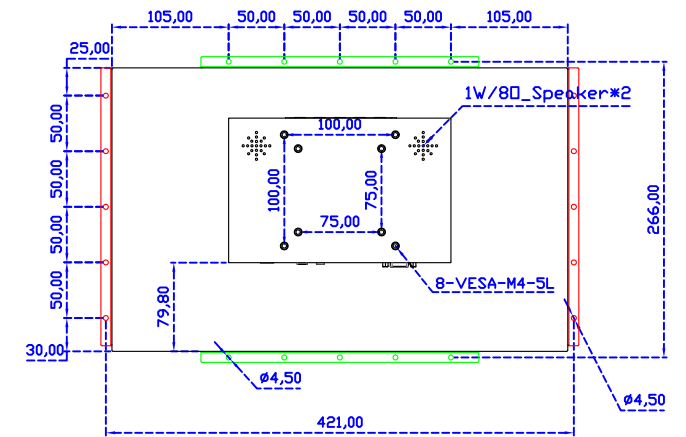

17.3" Projected capacitive Multi-Touch Monitor

Display Specifications :

Active Area	381 × 214 mm
Pixel Pitch	0.1989 × 0.1989 mm
Brightness	300 cd/m ²
Contrast Ratio	700 : 1
Resolution	1920 x 1080 (Full HD)
Viewing Angle	L/R178° ; U/D178°
Response Time	25ms (Tr + Tf)
Display Colors	262K
Display Modes	800×600 ; 1024×768 ; 1280×720 ; 1280×800 ; 1280×1024 ; 1360×768 ; 1440×900 ; 1680×1050 ; 1920×1080
Signal input	VGA ; Audio ; Display Port ; HDMI
Speaker	1W (8Ω) × 2
OSD Keyboard	⊙Power ⊙Auto adjust ⊕ ⊖ ⊙Menu
Power Source	DC 12V (DC Jack Φ2.1mm)
Power Consumption	≤12w
Storage 、 Operation	-20~60°C ; 0~50°C
VESA	75×75 ; 100×100 mm
Casing Colors	Black (OEM other colors)
Casing Size 、 Weight	410 × 255 × 48 mm ; 3.1 kg (W×H×D) (Without Stand)
Carton 、 gross weight	550 × 400 × 180 mm ; 4.8 kg (W×H×D)
Accessory	VGA cable / HDMI cable / Audio cable / AC90~260V Adapter / Power cable / USB or RS232 cable / Cleaning wipes / Driver Disk ※DP cable (Optional)

AIM-TMPCTU173-R07W V

AIM-TMPCTU173-R07W Y

3 Year Warranty
LCD Panel 1 Year

17.3" Touch Monitor.
 (VESA Mount)

AIM-TMxxxx173-R07W

17.3" Embedded Touch Monitor.
(Open Frame)

AIM-TMOPxxxx173-R07W

17.3" Desktop Touch Monitor.
(Foldable Stand)

AIM-TMxxxx173-R07W A

17.3" Desktop Touch Monitor.
(Photo Stand)

AIM-TMxxxx173-R07W P

17.3" Desktop Touch Monitor.
(POS Stand)

AIM-TMxxx173-R07W V

17.3" Desktop Touch Monitor.
(Ergonomic Stand)

AIM-TMxxxx173-R07W Y