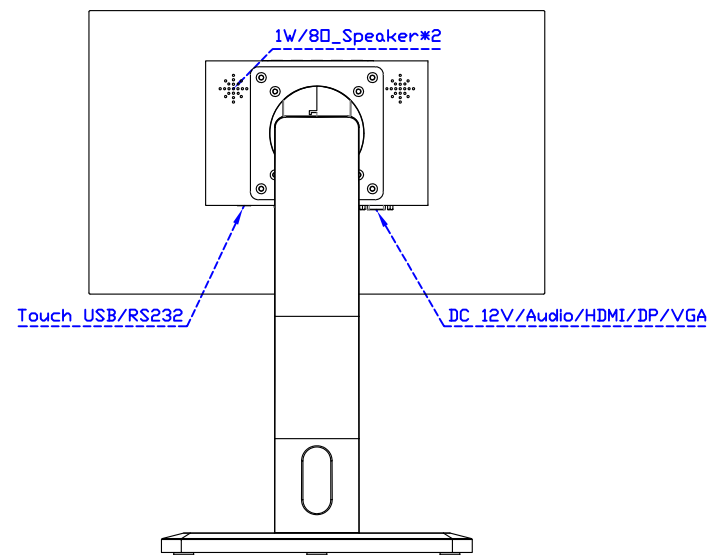

AIM-TMPCTU173-R07W V

AIM-TMPCTU173-R07W Y

3 Year Warranty
LCD Panel 1 Year

17.3" Touch Monitor.
 (VESA Mount)

AIM-TMxxxx173-R07W

X type mount (Default)

17.3" Embedded Touch Monitor.
(Open Frame)

AIM-TMOPxxxx173-R07W

17.3" Desktop Touch Monitor.
(Foldable Stand)

AIM-TMxxxx173-R07W A

17.3" Desktop Touch Monitor.
(Photo Stand)

AIM-TMxxxx173-R07W P

17.3" Desktop Touch Monitor.
(POS Stand)

AIM-TMxxx173-R07W V

17.3" Desktop Touch Monitor.
(Ergonomic Stand)