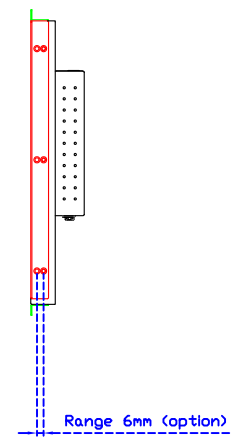

AIM-TMPCTU173-R07W V

AIM-TMPCTU173-R07W Y

3 Year Warranty
LCD Panel 1 Year

17.3" Touch Monitor.
 (VESA Mount)

AIM-TMxxxx173-R07W

X type mount (Default)

17.3" Embedded Touch Monitor.
(Open Frame)

AIM-TMOPxxxx173-R07W

17.3" Desktop Touch Monitor.
(Foldable Stand)

AIM-TMxxxx173-R07W A

17.3" Desktop Touch Monitor.
(Photo Stand)

AIM-TMxxxx173-R07W P

17.3" Desktop Touch Monitor.
(POS Stand)

AIM-TMxxx173-R07W V

17.3" Desktop Touch Monitor.
(Ergonomic Stand)