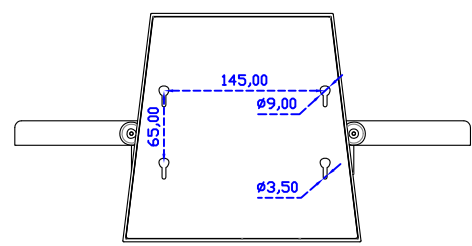

AIM-TMPCTU173-R07W V

AIM-TMPCTU173-R07W Y

3 Year Warranty
LCD Panel 1 Year

17.3" Touch Monitor.
 (VESA Mount)

AIM-TMxxxx173-R07W

X type mount (Default)

17.3" Embedded Touch Monitor.
(Open Frame)

AIM-TMOPxxxx173-R07W

17.3" Desktop Touch Monitor.
(Foldable Stand)

AIM-TMxxxx173-R07W A

17.3" Desktop Touch Monitor.
(Photo Stand)

AIM-TMxxxx173-R07W P

17.3" Desktop Touch Monitor.
(POS Stand)

AIM-TMxxx173-R07W V

17.3" Desktop Touch Monitor.
(Ergonomic Stand)