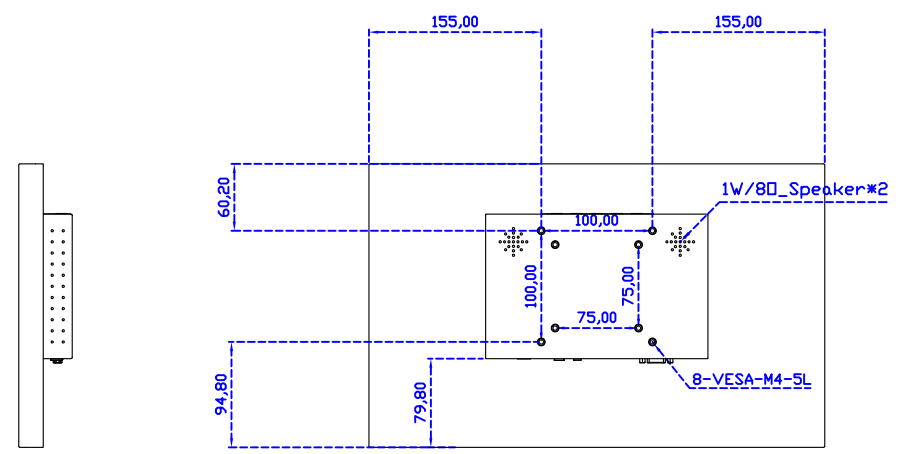

17.3" Touch Monitor.
(VESA Mount)

AIM-TMxxxx173-R07W