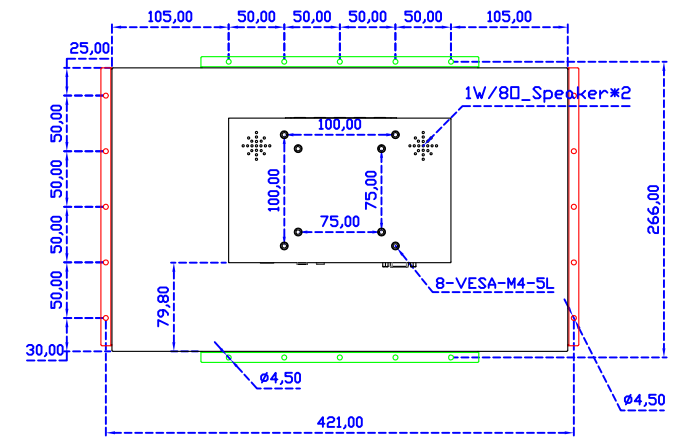

AIM-TMPCTU173-R07W V

AIM-TMPCTU173-R07W Y

3 Year Warranty
LCD Panel 1 Year

17.3" Touch Monitor.
 (VESA Mount)

AIM-TMxxxx173-R07W

X type mount (Default)

17.3" Embedded Touch Monitor.
(Open Frame)

AIM-TMOPxxxx173-R07W

17.3" Desktop Touch Monitor.
(Foldable Stand)

AIM-TMxxxx173-R07W A

17.3" Desktop Touch Monitor.
(Photo Stand)

AIM-TMxxxx173-R07W P

17.3" Desktop Touch Monitor.
(POS Stand)

AIM-TMxxx173-R07W V

17.3" Desktop Touch Monitor.
(Ergonomic Stand)