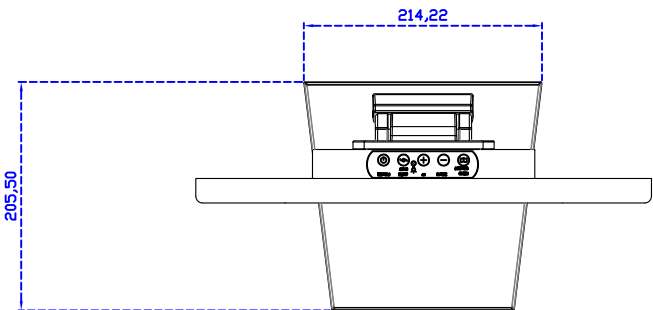

AIM-TMPCTU173-R07W V

AIM-TMPCTU173-R07W Y

3 Year Warranty
LCD Panel 1 Year

17.3" Touch Monitor.
 (VESA Mount)

AIM-TMxxxx173-R07W

X type mount (Default)

17.3" Embedded Touch Monitor.
(Open Frame)

AIM-TMOPxxxx173-R07W

17.3" Desktop Touch Monitor.
(Foldable Stand)

AIM-TMxxxx173-R07W A

17.3" Desktop Touch Monitor.
(Photo Stand)

AIM-TMxxxx173-R07W P

17.3" Desktop Touch Monitor.
(POS Stand)

AIM-TMxxx173-R07W V

17.3" Desktop Touch Monitor.
(Ergonomic Stand)