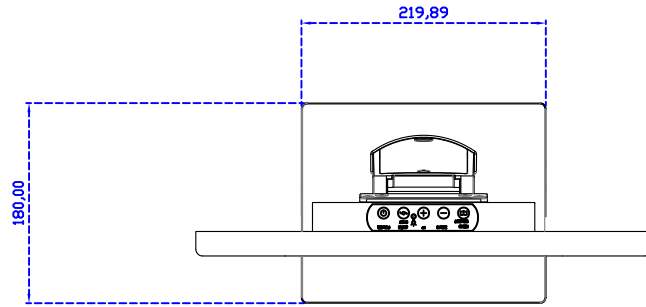

AIM-TMPCTU173-R07W V

AIM-TMPCTU173-R07W Y

3 Year Warranty
LCD Panel 1 Year

17.3" Touch Monitor.
 (VESA Mount)

AIM-TMxxxx173-R07W

X type mount (Default)

17.3" Embedded Touch Monitor.
(Open Frame)

AIM-TMOPxxxx173-R07W

17.3" Desktop Touch Monitor.
(Foldable Stand)

AIM-TMxxxx173-R07W A

17.3" Desktop Touch Monitor.
(Photo Stand)

AIM-TMxxxx173-R07W P

17.3" Desktop Touch Monitor.
(POS Stand)

AIM-TMxxx173-R07W V

17.3" Desktop Touch Monitor.
(Ergonomic Stand)