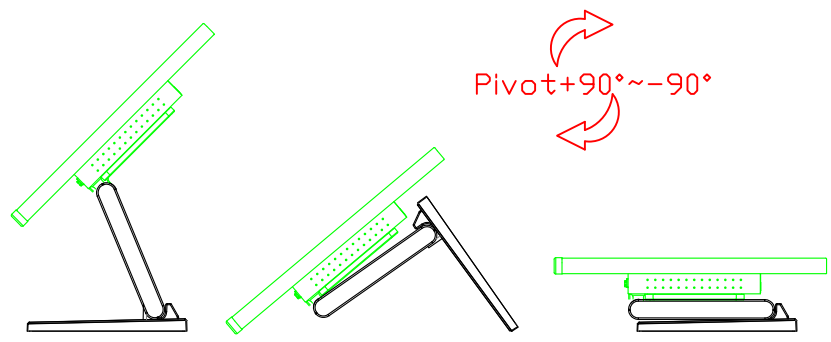

AIM-TMPCTU173-R07W V

AIM-TMPCTU173-R07W Y

3 Year Warranty
LCD Panel 1 Year

17.3" Touch Monitor.
 (VESA Mount)

AIM-TMxxxx173-R07W

X type mount (Default)

17.3" Embedded Touch Monitor.
(Open Frame)

AIM-TMOPxxxx173-R07W

17.3" Desktop Touch Monitor.
(Foldable Stand)

AIM-TMxxxx173-R07W A

17.3" Desktop Touch Monitor.
(Photo Stand)

AIM-TMxxxx173-R07W P

17.3" Desktop Touch Monitor.
(POS Stand)

AIM-TMxxx173-R07W V

17.3" Desktop Touch Monitor.
(Ergonomic Stand)