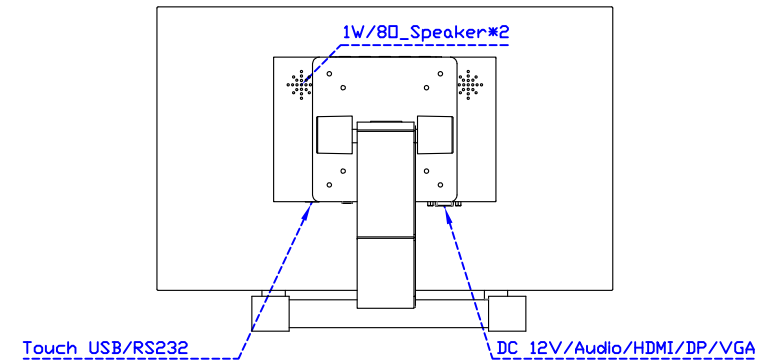

AIM-TMPCTU173-R07W V

AIM-TMPCTU173-R07W Y

3 Year Warranty
LCD Panel 1 Year

17.3" Touch Monitor.
 (VESA Mount)

AIM-TMxxxx173-R07W

X type mount (Default)

17.3" Embedded Touch Monitor.
(Open Frame)

AIM-TMOPxxxx173-R07W

17.3" Desktop Touch Monitor.
(Foldable Stand)

AIM-TMxxxx173-R07W A

17.3" Desktop Touch Monitor.
(Photo Stand)

AIM-TMxxxx173-R07W P

17.3" Desktop Touch Monitor.
(POS Stand)

AIM-TMxxx173-R07W V

17.3" Desktop Touch Monitor.
(Ergonomic Stand)