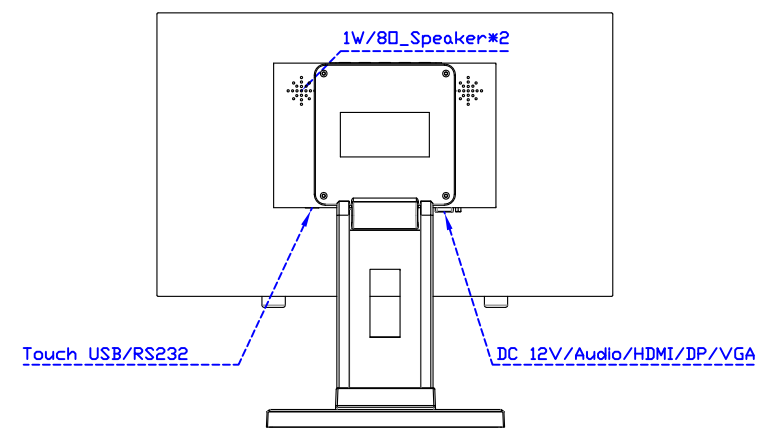

AIM-TMPCTU173-R07W V

AIM-TMPCTU173-R07W Y

3 Year Warranty
LCD Panel 1 Year

17.3" Touch Monitor.
 (VESA Mount)

AIM-TMxxxx173-R07W

X type mount (Default)

17.3" Embedded Touch Monitor.
(Open Frame)

AIM-TMOPxxxx173-R07W

17.3" Desktop Touch Monitor.
(Foldable Stand)

AIM-TMxxxx173-R07W A

17.3" Desktop Touch Monitor.
(Photo Stand)

AIM-TMxxxx173-R07W P

17.3" Desktop Touch Monitor.
(POS Stand)

AIM-TMxxx173-R07W V

17.3" Desktop Touch Monitor.
(Ergonomic Stand)