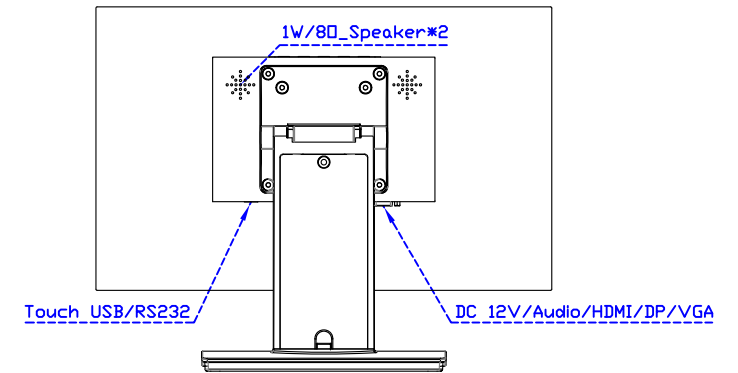

AIM-TMPCTU173-R07W V

AIM-TMPCTU173-R07W Y

3 Year Warranty
LCD Panel 1 Year

17.3" Touch Monitor.
 (VESA Mount)

AIM-TMxxxx173-R07W

X type mount (Default)

17.3" Embedded Touch Monitor.
(Open Frame)

AIM-TMOPxxxx173-R07W

17.3" Desktop Touch Monitor.
(Foldable Stand)

AIM-TMxxxx173-R07W A

17.3" Desktop Touch Monitor.
(Photo Stand)

AIM-TMxxxx173-R07W P

17.3" Desktop Touch Monitor.
(POS Stand)

AIM-TMxxx173-R07W V

17.3" Desktop Touch Monitor.
(Ergonomic Stand)