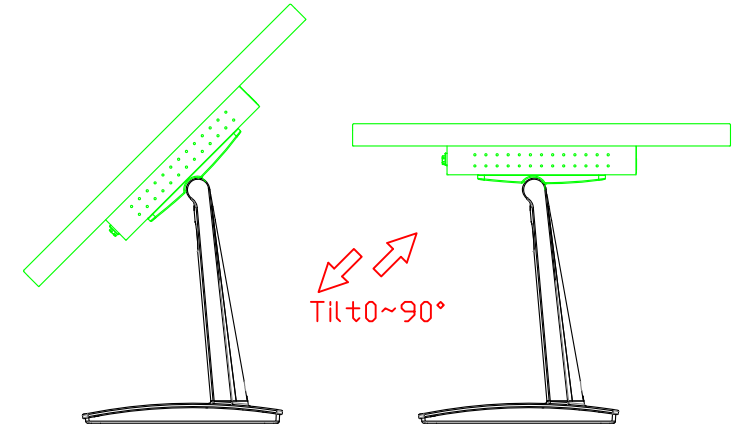

AIM-TMPCTU173-R07W V

AIM-TMPCTU173-R07W Y

3 Year Warranty
LCD Panel 1 Year

17.3" Touch Monitor.
 (VESA Mount)

AIM-TMxxxx173-R07W

X type mount (Default)

17.3" Embedded Touch Monitor.
(Open Frame)

AIM-TMOPxxxx173-R07W

17.3" Desktop Touch Monitor.
(Foldable Stand)

AIM-TMxxxx173-R07W A

17.3" Desktop Touch Monitor.
(Photo Stand)

AIM-TMxxxx173-R07W P

17.3" Desktop Touch Monitor.
(POS Stand)

AIM-TMxxx173-R07W V

17.3" Desktop Touch Monitor.
(Ergonomic Stand)