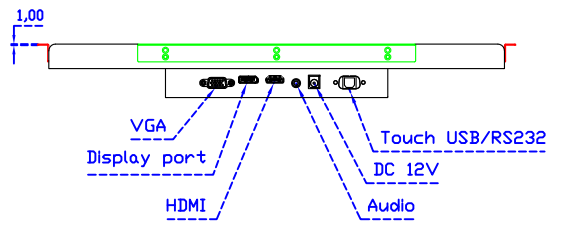

AIM-TMPCTU173-R07W V

AIM-TMPCTU173-R07W Y

3 Year Warranty
LCD Panel 1 Year

17.3" Touch Monitor.
 (VESA Mount)

AIM-TMxxxx173-R07W

X type mount (Default)

17.3" Embedded Touch Monitor.
(Open Frame)

AIM-TMOPxxxx173-R07W

17.3" Desktop Touch Monitor.
(Foldable Stand)

AIM-TMxxxx173-R07W A

17.3" Desktop Touch Monitor.
(Photo Stand)

AIM-TMxxxx173-R07W P

17.3" Desktop Touch Monitor.
(POS Stand)

AIM-TMxxx173-R07W V

17.3" Desktop Touch Monitor.
(Ergonomic Stand)