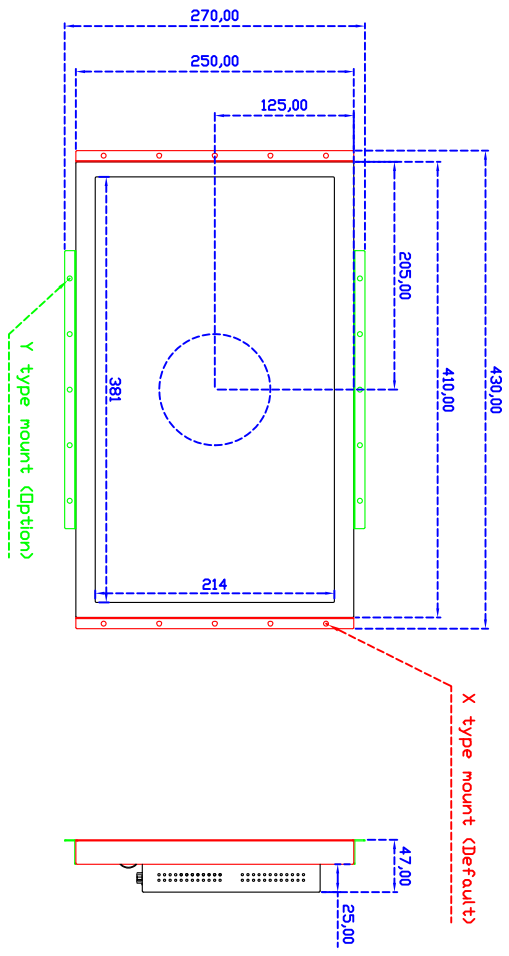

17.3" inch Embedded Touch Monitor (Projected capacitive Multi-Touch)

Display Specifications :

Active Area	381 × 214 mm
Pixel Pitch	0.1989 × 0.1989 mm
Brightness	300 cd/m ²
Contrast Ratio	400 : 1
Resolution	1920 x 1080 (Full HD)
Viewing Angle	L/R 140° ; U/D 120°
Response Time	8 ms (Tr + Tf)
Display Colors	262K
Display Modes	640×480 ; 800×600 ; 1024×768 ; 1280×720 ; 1280×1024 ; 1366×768 ; 1440×900 ; 1680×1050 ; 1920×1080
Signal input	VGA ; Audio ; DVI
Mini-Audio out	1W (8Ω) × 2
OSD Keyboard	⊙ Menu/Select ⊙ - ⊙ + ⊙ Power
Power Source	DC 12V ; ≤13w ; Standby ≤1w
Power Consumption	
Storage \ Operation	-20~60°C ; 0~50°C
VESA	100×100 mm
Casing Colors	Black
Casing Size \ Weight	430 × 250 × 47 mm ; 3.15 kg (W×H×D)
Carton \ gross weight	550 × 400 × 180 mm ; 4.8 kg (W×H×D)

Draw Test	Position and linearity verification
Controller	Support multiple controllers
Languages	English \ Simple Chinese \ Traditional Chinese \ Japanese \ French \ German \ Spanish \ Korean \ Arabic \ Czech \ Danish \ Dutch \ Greek \ Hungarian \ Italian \ Norwegian \ Russian \ Polish \ Portuguese \ Slovenian \ Swedish \ Thai \ Turkish
Mouse Emulator	Right / left button emulation. Auto Right / left Click (PDA function)
Touch Style	Drawing a Mode \ button a Mode \ Touch Off/ on Switch
Double Click	Configurable double click speed \ Configurable double click area
Sound Modes	No sound \ Touch down \ Touch up
Display Support	display rotation \ Support multiple monitors
Division Pattern Settings:	Support two halves and four parts with touch function, you can also create your own division patterns.
Edge compensation	Support edge compensation and you can also add your own numbers for it.
Support O.S	All Windows-32 bit O.S Windows7-8-10 : XP-64 bit O.S Android : All Linux : MAC

3 Year Warrenty
LCD Panel 1 Year

17.3" Embedded Touch Monitor.

AIM-TMPxxxx173-T01W