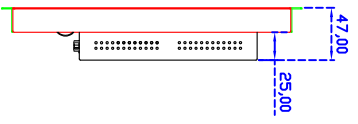

17.3" Embedded Touch Monitor.

AIM-TMPxxxx173-T01W