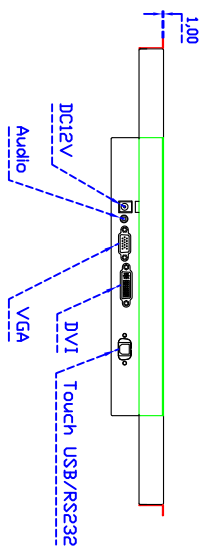

17.3" Embedded Touch Monitor.

AIM-TMPxxxx173-T01W