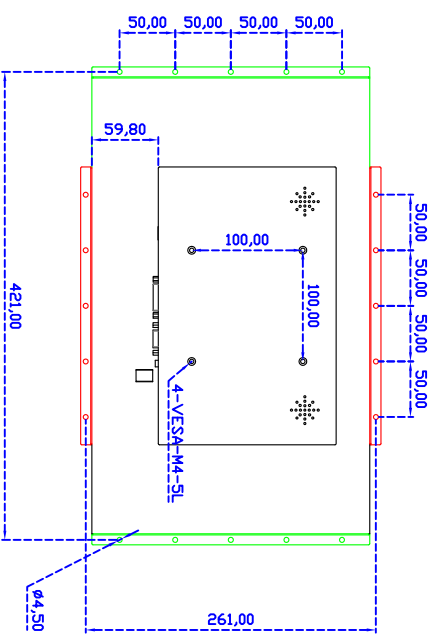

17.3" inch Embedded Touch Monitor (Projected capacitive Multi-Touch)

Display Specifications :

Active Area	381 × 214 mm
Pixel Pitch	0.1989 × 0.1989 mm
Brightness	300 cd/m ²
Contrast Ratio	400 : 1
Resolution	1920 x 1080 (Full HD)
Viewing Angle	L/R 140° ; U/D 120°
Response Time	8 ms (Tr + Tf)
Display Colors	262K
Display Modes	640×480 ; 800×600 ; 1024×768 ; 1280×720 ; 1280×1024 ; 1366×768 ; 1440×900 ; 1680×1050 ; 1920×1080
Signal input	VGA ; Audio ; DVI
Mini-Audio out	1W (8Ω) × 2
OSD Keyboard	⊙ Menu/Select ⊙ - ⊙ + ⊙ Power
Power Source	DC 12V ; ≤13w ; Standby ≤1w
Power Consumption	
Storage \ Operation	-20~60°C ; 0~50°C
VESA	100×100 mm
Casing Colors	Black
Casing Size \ Weight	430 × 250 × 47 mm ; 3.15 kg (W×H×D)
Carton \ gross weight	550 × 400 × 180 mm ; 4.8 kg (W×H×D)

Draw Test	Position and linearity verification
Controller	Support multiple controllers
Languages	English \ Simple Chinese \ Traditional Chinese \ Japanese \ French \ German \ Spanish \ Korean \ Arabic \ Czech \ Danish \ Dutch \ Greek \ Hungarian \ Italian \ Norwegian \ Russian \ Polish \ Portuguese \ Slovenian \ Swedish \ Thai \ Turkish
Mouse Emulator	Right / left button emulation. Auto Right / left Click (PDA function)
Touch Style	Drawing a Mode \ button a Mode \ Touch Off/ on Switch
Double Click	Configurable double click speed \ Configurable double click area
Sound Modes	No sound \ Touch down \ Touch up
Display Support	display rotation \ Support multiple monitors
Division Pattern Settings:	Support two halves and four parts with touch function, you can also create your own division patterns.
Edge compensation	Support edge compensation and you can also add your own numbers for it.
Support O.S	All Windows-32 bit O.S Windows7-8-10 : XP-64 bit O.S Android : All Linux : MAC

3 Year Warrenty
LCD Panel 1 Year

17.3" Embedded Touch Monitor.

AIM-TMPxxxx173-T01W