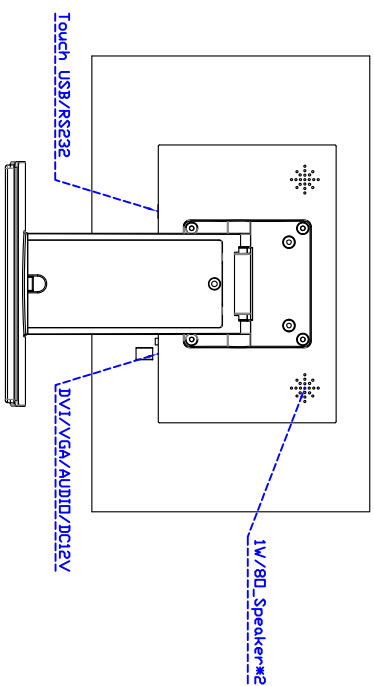

17.3" Desktop Touch Monitor

AIM-TMxxxxx173-T01wV