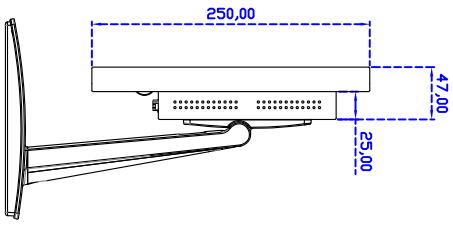

17.3" Desktop Touch Monitor

AIM-TMxxxxx173-T01wV