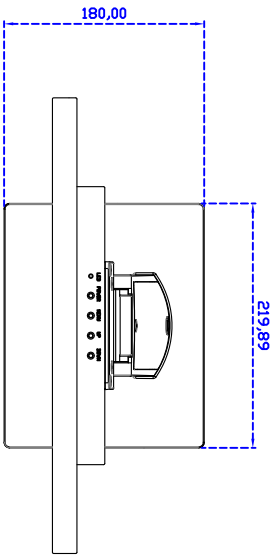

17.3" Desktop Touch Monitor

AIM-TMxxxxx173-T01wV