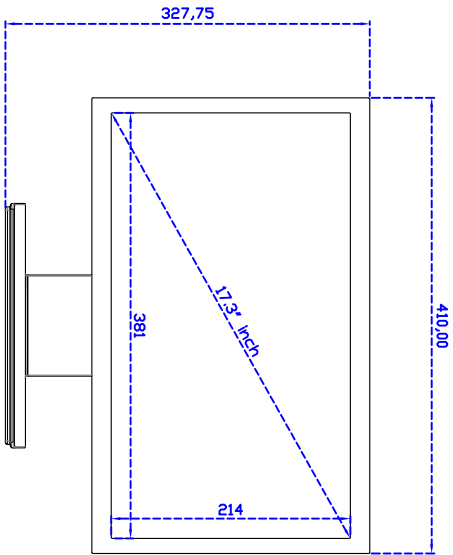

17.3" Desktop Touch Monitor

AIM-TMxxxxx173-T01wV