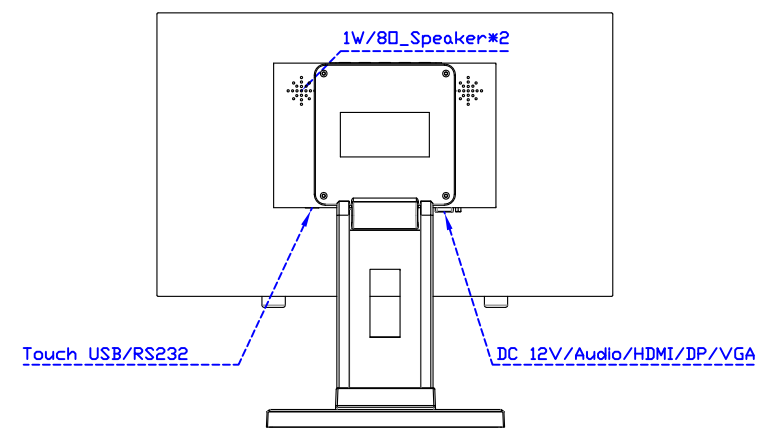

Software Feature :

Calibration	Fast full oriental 4 points position
Compensation	Edge compensation. Accuracy 25 points linearity compensation
Draw Test	Position and linearity verification
Controller	Support multiple controllers
Languages	English · Simple Chinese · Traditional Chinese · Japanese · French · German · Spanish · Korean · Arabic · Czech · Danish · Dutch · Greek · Hungarian · Italian · Norwegian · Russian · Polish · Portuguese · Slovenian · Swedish · Thai · Turkish
Mouse Emulator	Right / left button emulation. Auto Right / left Click (PDA function)
Touch Style	Drawing a Mode · button a Mode · Touch Off/ on Switch
Double Click	Configurable double click speed · Configurable double click area
Sound Modes	No sound · Touch down · Touch up
COM Port Support	COM1 ~ COM255 for Windows and Linux COM1 ~ COM8 for MS- DOS
Display Support	display rotation · Support multiple monitors
Support O.S	All Windows-32/64bit O.S Android ; Linux ; MAC

AIM-TM5R173-R07W V

AIM-TM5R173-R07W Y

3 Year Warranty
LCD Panel 1 Year

17.3" Touch Monitor.
 (VESA Mount)

AIM-TMxxxx173-R07W

X type mount (Default)

17.3" Embedded Touch Monitor.
(Open Frame)

AIM-TMOPxxxx173-R07W

17.3" Desktop Touch Monitor.
(Foldable Stand)

AIM-TMxxxx173-R07W A

17.3" Desktop Touch Monitor.
(Photo Stand)

AIM-TMxxxx173-R07W P

17.3" Desktop Touch Monitor.
(POS Stand)

AIM-TMxxx173-R07W V

17.3" Desktop Touch Monitor.
(Ergonomic Stand)