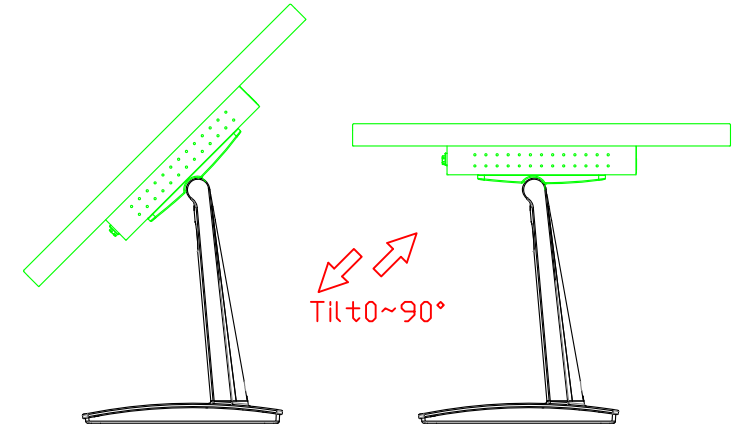

17.3" Resistive Single Touch Monitor

Display Specifications :

Active Area	381 × 214 mm
Pixel Pitch	0.1989 × 0.1989 mm
Brightness	300 cd/m ²
Contrast Ratio	700 : 1
Resolution	1920 x 1080 (Full HD)
Viewing Angle	L/R178° ; U/D178°
Response Time	25ms (Tr + Tf)
Display Colors	262K
Display Modes	800×600 ; 1024×768 ; 1280×720 ; 1280×800 ; 1280×1024 ; 1360×768 ; 1440×900 ; 1680×1050 ; 1920×1080
Signal input	VGA ; Audio ; Display Port ; HDMI
Speaker	1W (8Ω) × 2
OSD Keyboard	⊙Power ⊙Auto adjust ⊕ ⊖ ⊙Menu
Power Source	DC 12V (DC Jack Φ2.1mm)
Power Consumption	≤12w
Storage 、 Operation	-20~60°C ; 0~50°C
VESA	75×75 ; 100×100 mm
Casing Colors	Black (OEM other colors)
Casing Size 、 Weight	410 × 255 × 48 mm ; 3.1 kg (W×H×D) (Without Stand)
Carton 、 gross weight	550 × 400 × 180 mm ; 4.8 kg (W×H×D)
Accessory	VGA cable / HDMI cable / Audio cable / AC90~260V Adapter / Power cable / USB or RS232 cable / Touch pen / Cleaning wipes / Driver Disk ※DP cable (Optional)

AIM-TM5R173-R07W V

AIM-TM5R173-R07W Y

3 Year Warranty
LCD Panel 1 Year

17.3" Touch Monitor.
 (VESA Mount)

AIM-TMxxxx173-R07W

X type mount (Default)

17.3" Embedded Touch Monitor.
(Open Frame)

AIM-TMOPxxxx173-R07W

17.3" Desktop Touch Monitor.
(Foldable Stand)

AIM-TMxxxx173-R07W A

17.3" Desktop Touch Monitor.
(Photo Stand)

AIM-TMxxxx173-R07W P

17.3" Desktop Touch Monitor.
(POS Stand)

AIM-TMxxx173-R07W V

17.3" Desktop Touch Monitor.
(Ergonomic Stand)