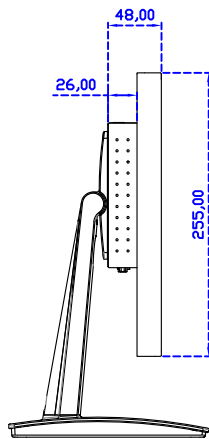

17.3" Resistive Single Touch Monitor

Display Specifications :

Active Area	381 × 214 mm
Pixel Pitch	0.1989 × 0.1989 mm
Brightness	300 cd/m ²
Contrast Ratio	700 : 1
Resolution	1920 x 1080 (Full HD)
Viewing Angle	L/R178° ; U/D178°
Response Time	25ms (Tr + Tf)
Display Colors	262K
Display Modes	800×600 ; 1024×768 ; 1280×720 ; 1280×800 ; 1280×1024 ; 1360×768 ; 1440×900 ; 1680×1050 ; 1920×1080
Signal input	VGA ; Audio ; Display Port ; HDMI
Speaker	1W (8Ω) × 2
OSD Keyboard	⊙Power ⊙Auto adjust ⊕ ⊖ ⊙Menu
Power Source	DC 12V (DC Jack Φ2.1mm)
Power Consumption	≤12w
Storage 、 Operation	-20~60°C ; 0~50°C
VESA	75×75 ; 100×100 mm
Casing Colors	Black (OEM other colors)
Casing Size 、 Weight	410 × 255 × 48 mm ; 3.1 kg (W×H×D) (Without Stand)
Carton 、 gross weight	550 × 400 × 180 mm ; 4.8 kg (W×H×D)
Accessory	VGA cable / HDMI cable / Audio cable / AC90~260V Adapter / Power cable / USB or RS232 cable / Touch pen / Cleaning wipes / Driver Disk ※DP cable (Optional)

AIM-TM5R173-R07W V

AIM-TM5R173-R07W Y

3 Year Warranty
LCD Panel 1 Year

17.3" Touch Monitor.
 (VESA Mount)

AIM-TMxxxx173-R07W

X type mount (Default)

17.3" Embedded Touch Monitor.
(Open Frame)

AIM-TMOPxxxx173-R07W

17.3" Desktop Touch Monitor.
(Foldable Stand)

AIM-TMxxxx173-R07W A

17.3" Desktop Touch Monitor.
(Photo Stand)

AIM-TMxxxx173-R07W P

17.3" Desktop Touch Monitor.
(POS Stand)

AIM-TMxxx173-R07W V

17.3" Desktop Touch Monitor.
(Ergonomic Stand)