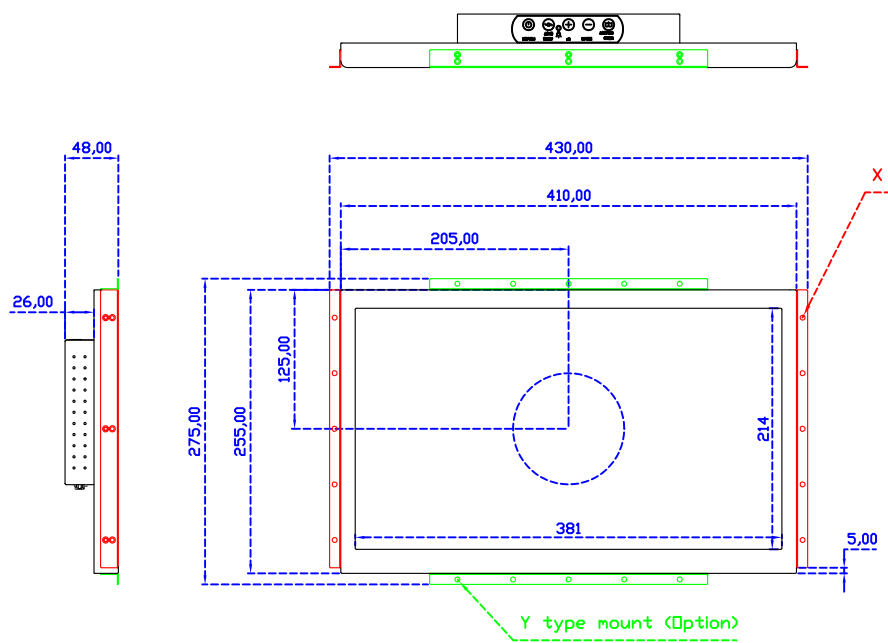

17.3" Resistive Single Touch Monitor

Display Specifications :

Active Area	381 × 214 mm
Pixel Pitch	0.1989 × 0.1989 mm
Brightness	300 cd/m ²
Contrast Ratio	700 : 1
Resolution	1920 x 1080 (Full HD)
Viewing Angle	L/R178° ; U/D178°
Response Time	25ms (Tr + Tf)
Display Colors	262K
Display Modes	800×600 ; 1024×768 ; 1280×720 ; 1280×800 ; 1280×1024 ; 1360×768 ; 1440×900 ; 1680×1050 ; 1920×1080
Signal input	VGA ; Audio ; Display Port ; HDMI
Speaker	1W (8Ω) × 2
OSD Keyboard	⊙Power ⊙Auto adjust ⊕ ⊖ ⊙Menu
Power Source	DC 12V (DC Jack Φ2.1mm)
Power Consumption	≤12w
Storage 、 Operation	-20~60°C ; 0~50°C
VESA	75×75 ; 100×100 mm
Casing Colors	Black (OEM other colors)
Casing Size 、 Weight	410 × 255 × 48 mm ; 3.1 kg (W×H×D) (Without Stand)
Carton 、 gross weight	550 × 400 × 180 mm ; 4.8 kg (W×H×D)
Accessory	VGA cable / HDMI cable / Audio cable / AC90~260V Adapter / Power cable / USB or RS232 cable / Touch pen / Cleaning wipes / Driver Disk ※DP cable (Optional)

AIM-TM5R173-R07W V

AIM-TM5R173-R07W Y

3 Year Warranty
LCD Panel 1 Year

17.3" Touch Monitor.
 (VESA Mount)

AIM-TMxxxx173-R07W

X type mount (Default)

17.3" Embedded Touch Monitor.
(Open Frame)

AIM-TMOPxxxx173-R07W

17.3" Desktop Touch Monitor.
(Foldable Stand)

AIM-TMxxxx173-R07W A

17.3" Desktop Touch Monitor.
(Photo Stand)

AIM-TMxxxx173-R07W P

17.3" Desktop Touch Monitor.
(POS Stand)

AIM-TMxxx173-R07W V

17.3" Desktop Touch Monitor.
(Ergonomic Stand)