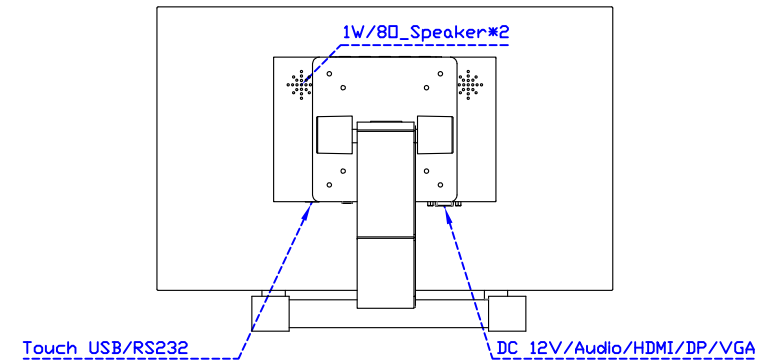

Software Feature :

Calibration	Fast full oriental 4 points position
Compensation	Edge compensation. Accuracy 25 points linearity compensation
Draw Test	Position and linearity verification
Controller	Support multiple controllers
Languages	English · Simple Chinese · Traditional Chinese · Japanese · French · German · Spanish · Korean · Arabic · Czech · Danish · Dutch · Greek · Hungarian · Italian · Norwegian · Russian · Polish · Portuguese · Slovenian · Swedish · Thai · Turkish
Mouse Emulator	Right / left button emulation. Auto Right / left Click (PDA function)
Touch Style	Drawing a Mode · button a Mode · Touch Off/ on Switch
Double Click	Configurable double click speed · Configurable double click area
Sound Modes	No sound · Touch down · Touch up
COM Port Support	COM1 ~ COM255 for Windows and Linux COM1 ~ COM8 for MS- DOS
Display Support	display rotation · Support multiple monitors
Support O.S	All Windows-32/64bit O.S Android ; Linux ; MAC

AIM-TM5R173-R07W V

AIM-TM5R173-R07W Y

3 Year Warranty
LCD Panel 1 Year

17.3" Touch Monitor.
 (VESA Mount)

AIM-TMxxxx173-R07W

X type mount (Default)

17.3" Embedded Touch Monitor.
(Open Frame)

AIM-TMOPxxxx173-R07W

17.3" Desktop Touch Monitor.
(Foldable Stand)

AIM-TMxxxx173-R07W A

17.3" Desktop Touch Monitor.
(Photo Stand)

AIM-TMxxxx173-R07W P

17.3" Desktop Touch Monitor.
(POS Stand)

AIM-TMxxx173-R07W V

17.3" Desktop Touch Monitor.
(Ergonomic Stand)