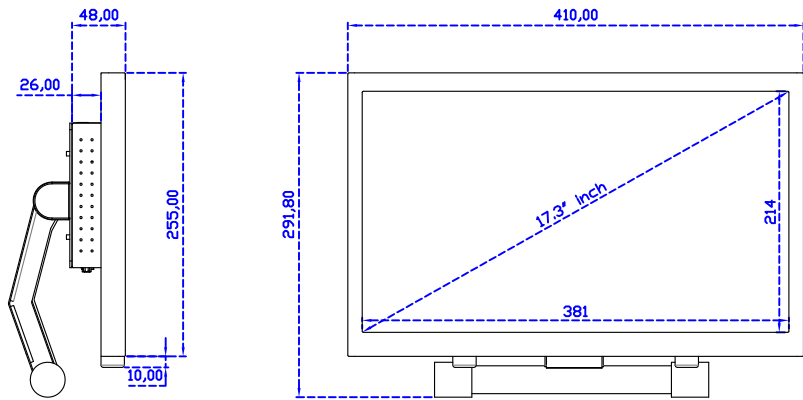

17.3" Resistive Single Touch Monitor

Display Specifications :

Active Area	381 × 214 mm
Pixel Pitch	0.1989 × 0.1989 mm
Brightness	300 cd/m ²
Contrast Ratio	700 : 1
Resolution	1920 x 1080 (Full HD)
Viewing Angle	L/R178° ; U/D178°
Response Time	25ms (Tr + Tf)
Display Colors	262K
Display Modes	800×600 ; 1024×768 ; 1280×720 ; 1280×800 ; 1280×1024 ; 1360×768 ; 1440×900 ; 1680×1050 ; 1920×1080
Signal input	VGA ; Audio ; Display Port ; HDMI
Speaker	1W (8Ω) × 2
OSD Keyboard	⊙Power ⊙Auto adjust ⊕ ⊖ ⊙Menu
Power Source	DC 12V (DC Jack Φ2.1mm)
Power Consumption	≤12w
Storage 、 Operation	-20~60°C ; 0~50°C
VESA	75×75 ; 100×100 mm
Casing Colors	Black (OEM other colors)
Casing Size 、 Weight	410 × 255 × 48 mm ; 3.1 kg (W×H×D) (Without Stand)
Carton 、 gross weight	550 × 400 × 180 mm ; 4.8 kg (W×H×D)
Accessory	VGA cable / HDMI cable / Audio cable / AC90~260V Adapter / Power cable / USB or RS232 cable / Touch pen / Cleaning wipes / Driver Disk ※DP cable (Optional)

AIM-TM5R173-R07W V

AIM-TM5R173-R07W Y

3 Year Warranty
LCD Panel 1 Year

17.3" Touch Monitor.
 (VESA Mount)

AIM-TMxxxx173-R07W

X type mount (Default)

17.3" Embedded Touch Monitor.
(Open Frame)

AIM-TMOPxxxx173-R07W

17.3" Desktop Touch Monitor.
(Foldable Stand)

AIM-TMxxxx173-R07W A

17.3" Desktop Touch Monitor.
(Photo Stand)

AIM-TMxxxx173-R07W P

17.3" Desktop Touch Monitor.
(POS Stand)

AIM-TMxxx173-R07W V

17.3" Desktop Touch Monitor.
(Ergonomic Stand)