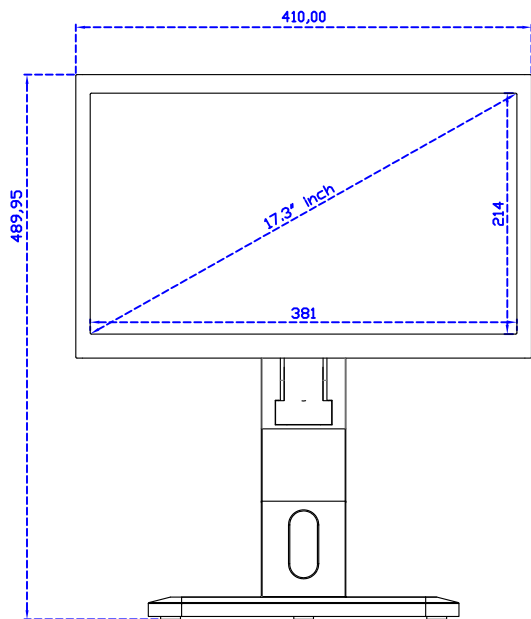

17.3" Resistive Single Touch Monitor

Display Specifications :

Active Area	381 × 214 mm
Pixel Pitch	0.1989 × 0.1989 mm
Brightness	300 cd/m ²
Contrast Ratio	700 : 1
Resolution	1920 x 1080 (Full HD)
Viewing Angle	L/R178° ; U/D178°
Response Time	25ms (Tr + Tf)
Display Colors	262K
Display Modes	800×600 ; 1024×768 ; 1280×720 ; 1280×800 ; 1280×1024 ; 1360×768 ; 1440×900 ; 1680×1050 ; 1920×1080
Signal input	VGA ; Audio ; Display Port ; HDMI
Speaker	1W (8Ω) × 2
OSD Keyboard	⊙Power ⊙Auto adjust ⊕ ⊖ ⊙Menu
Power Source	DC 12V (DC Jack Φ2.1mm)
Power Consumption	≤12w
Storage 、 Operation	-20~60°C ; 0~50°C
VESA	75×75 ; 100×100 mm
Casing Colors	Black (OEM other colors)
Casing Size 、 Weight	410 × 255 × 48 mm ; 3.1 kg (W×H×D) (Without Stand)
Carton 、 gross weight	550 × 400 × 180 mm ; 4.8 kg (W×H×D)
Accessory	VGA cable / HDMI cable / Audio cable / AC90~260V Adapter / Power cable / USB or RS232 cable / Touch pen / Cleaning wipes / Driver Disk ※DP cable (Optional)

AIM-TM5R173-R07W V

AIM-TM5R173-R07W Y

3 Year Warranty
LCD Panel 1 Year

17.3" Touch Monitor.
 (VESA Mount)

AIM-TMxxxx173-R07W

X type mount (Default)

17.3" Embedded Touch Monitor.
(Open Frame)

AIM-TMOPxxxx173-R07W

17.3" Desktop Touch Monitor.
(Foldable Stand)

AIM-TMxxxx173-R07W A

17.3" Desktop Touch Monitor.
(Photo Stand)

AIM-TMxxxx173-R07W P

17.3" Desktop Touch Monitor.
(POS Stand)

AIM-TMxxx173-R07W V

17.3" Desktop Touch Monitor.
(Ergonomic Stand)