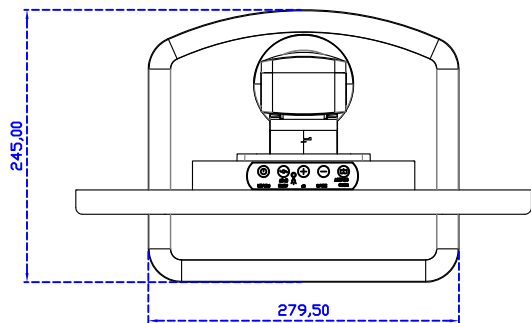

17.3" Resistive Single Touch Monitor

Display Specifications :

Active Area	381 × 214 mm
Pixel Pitch	0.1989 × 0.1989 mm
Brightness	300 cd/m ²
Contrast Ratio	700 : 1
Resolution	1920 x 1080 (Full HD)
Viewing Angle	L/R178° ; U/D178°
Response Time	25ms (Tr + Tf)
Display Colors	262K
Display Modes	800×600 ; 1024×768 ; 1280×720 ; 1280×800 ; 1280×1024 ; 1360×768 ; 1440×900 ; 1680×1050 ; 1920×1080
Signal input	VGA ; Audio ; Display Port ; HDMI
Speaker	1W (8Ω) × 2
OSD Keyboard	⊙Power ⊙Auto adjust ⊕ ⊖ ⊙Menu
Power Source	DC 12V (DC Jack Φ2.1mm)
Power Consumption	≤12w
Storage 、 Operation	-20~60°C ; 0~50°C
VESA	75×75 ; 100×100 mm
Casing Colors	Black (OEM other colors)
Casing Size 、 Weight	410 × 255 × 48 mm ; 3.1 kg (W×H×D) (Without Stand)
Carton 、 gross weight	550 × 400 × 180 mm ; 4.8 kg (W×H×D)
Accessory	VGA cable / HDMI cable / Audio cable / AC90~260V Adapter / Power cable / USB or RS232 cable / Touch pen / Cleaning wipes / Driver Disk ※DP cable (Optional)

AIM-TM5R173-R07W V

AIM-TM5R173-R07W Y

3 Year Warranty
LCD Panel 1 Year

17.3" Touch Monitor.
 (VESA Mount)

AIM-TMxxxx173-R07W

X type mount (Default)

17.3" Embedded Touch Monitor.
(Open Frame)

AIM-TMOPxxxx173-R07W

17.3" Desktop Touch Monitor.
(Foldable Stand)

AIM-TMxxxx173-R07W A

17.3" Desktop Touch Monitor.
(Photo Stand)

AIM-TMxxxx173-R07W P

17.3" Desktop Touch Monitor.
(POS Stand)

AIM-TMxxx173-R07W V

17.3" Desktop Touch Monitor.
(Ergonomic Stand)