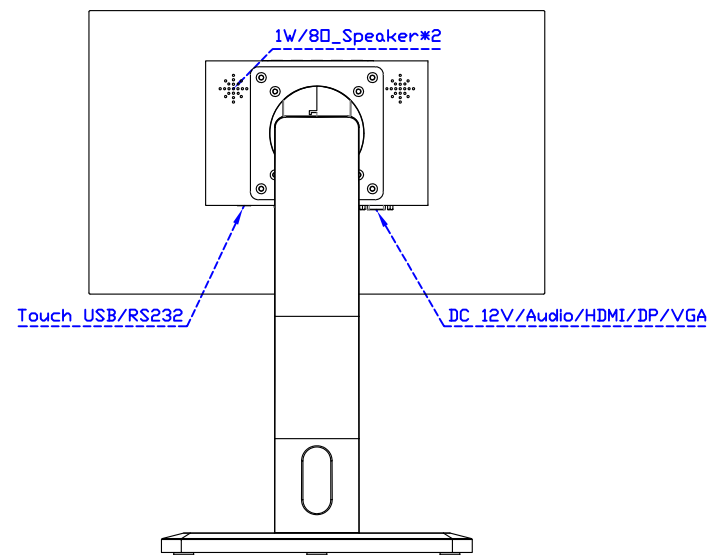

AIM-TM5R173-R07W V

AIM-TM5R173-R07W Y

3 Year Warranty
LCD Panel 1 Year

17.3" Touch Monitor.
 (VESA Mount)

AIM-TMxxxx173-R07W

X type mount (Default)

17.3" Embedded Touch Monitor.
(Open Frame)

AIM-TMOPxxxx173-R07W

17.3" Desktop Touch Monitor.
(Foldable Stand)

AIM-TMxxxx173-R07W A

17.3" Desktop Touch Monitor.
(Photo Stand)

AIM-TMxxxx173-R07W P

17.3" Desktop Touch Monitor.
(POS Stand)

AIM-TMxxx173-R07W V

17.3" Desktop Touch Monitor.
(Ergonomic Stand)