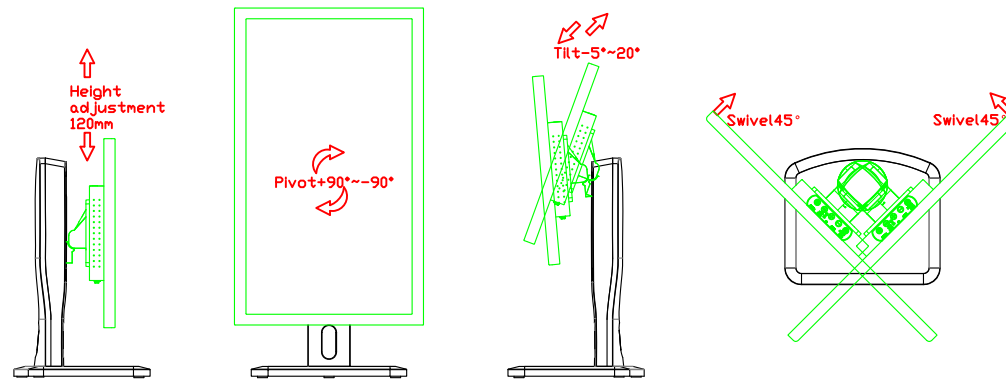

17.3" Desktop Touch Monitor.
(Foldable Stand)

AIM-TMxxxx173-R07W A

17.3" Desktop Touch Monitor.
(Photo Stand)

AIM-TMxxxx173-R07W P

17.3" Desktop Touch Monitor.
(POS Stand)

AIM-TMxxx173-R07W V

17.3" Desktop Touch Monitor.
(Ergonomic Stand)