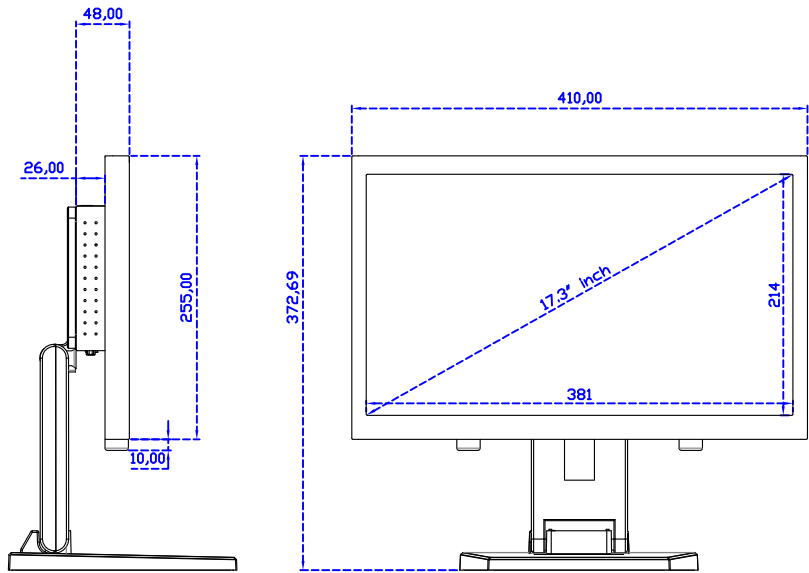

17.3" Resistive Single Touch Monitor

Display Specifications :

Active Area	381 × 214 mm
Pixel Pitch	0.1989 × 0.1989 mm
Brightness	300 cd/m ²
Contrast Ratio	700 : 1
Resolution	1920 x 1080 (Full HD)
Viewing Angle	L/R178° ; U/D178°
Response Time	25ms (Tr + Tf)
Display Colors	262K
Display Modes	800×600 ; 1024×768 ; 1280×720 ; 1280×800 ; 1280×1024 ; 1360×768 ; 1440×900 ; 1680×1050 ; 1920×1080
Signal input	VGA ; Audio ; Display Port ; HDMI
Speaker	1W (8Ω) × 2
OSD Keyboard	⊙Power ⊙Auto adjust ⊕ ⊖ ⊙Menu
Power Source	DC 12V (DC Jack Φ2.1mm)
Power Consumption	≤12w
Storage 、 Operation	-20~60°C ; 0~50°C
VESA	75×75 ; 100×100 mm
Casing Colors	Black (OEM other colors)
Casing Size 、 Weight	410 × 255 × 48 mm ; 3.1 kg (W×H×D) (Without Stand)
Carton 、 gross weight	550 × 400 × 180 mm ; 4.8 kg (W×H×D)
Accessory	VGA cable / HDMI cable / Audio cable / AC90~260V Adapter / Power cable / USB or RS232 cable / Touch pen / Cleaning wipes / Driver Disk ※DP cable (Optional)

AIM-TM5R173-R07W V

AIM-TM5R173-R07W Y

3 Year Warranty
LCD Panel 1 Year

17.3" Touch Monitor.
 (VESA Mount)

AIM-TMxxxx173-R07W

X type mount (Default)

17.3" Embedded Touch Monitor.
(Open Frame)

AIM-TMOPxxxx173-R07W

17.3" Desktop Touch Monitor.
(Foldable Stand)

AIM-TMxxxx173-R07W A

17.3" Desktop Touch Monitor.
(Photo Stand)

AIM-TMxxxx173-R07W P

17.3" Desktop Touch Monitor.
(POS Stand)

AIM-TMxxx173-R07W V

17.3" Desktop Touch Monitor.
(Ergonomic Stand)