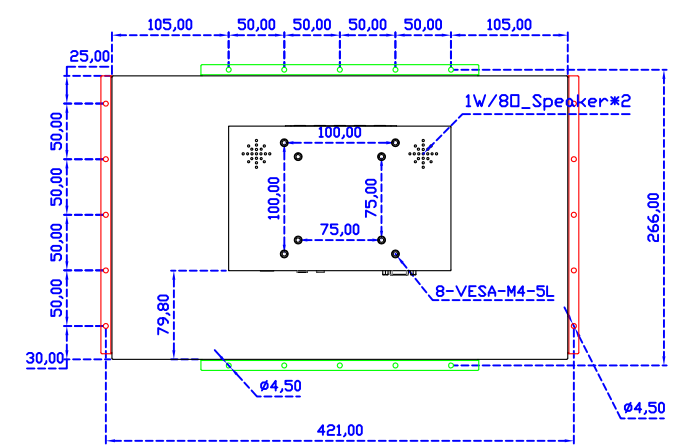

17.3" Resistive Single Touch Monitor

Display Specifications :

Active Area	381 × 214 mm
Pixel Pitch	0.1989 × 0.1989 mm
Brightness	300 cd/m ²
Contrast Ratio	700 : 1
Resolution	1920 x 1080 (Full HD)
Viewing Angle	L/R178° ; U/D178°
Response Time	25ms (Tr + Tf)
Display Colors	262K
Display Modes	800×600 ; 1024×768 ; 1280×720 ; 1280×800 ; 1280×1024 ; 1360×768 ; 1440×900 ; 1680×1050 ; 1920×1080
Signal input	VGA ; Audio ; Display Port ; HDMI
Speaker	1W (8Ω) × 2
OSD Keyboard	⊙Power ⊙Auto adjust ⊕ ⊖ ⊙Menu
Power Source	DC 12V (DC Jack Φ2.1mm)
Power Consumption	≤12w
Storage 、 Operation	-20~60°C ; 0~50°C
VESA	75×75 ; 100×100 mm
Casing Colors	Black (OEM other colors)
Casing Size 、 Weight	410 × 255 × 48 mm ; 3.1 kg (W×H×D) (Without Stand)
Carton 、 gross weight	550 × 400 × 180 mm ; 4.8 kg (W×H×D)
Accessory	VGA cable / HDMI cable / Audio cable / AC90~260V Adapter / Power cable / USB or RS232 cable / Touch pen / Cleaning wipes / Driver Disk ※DP cable (Optional)

AIM-TM5R173-R07W V

AIM-TM5R173-R07W Y

3 Year Warranty
LCD Panel 1 Year

17.3" Touch Monitor.
 (VESA Mount)

AIM-TMxxxx173-R07W

X type mount (Default)

17.3" Embedded Touch Monitor.
(Open Frame)

AIM-TMOPxxxx173-R07W

17.3" Desktop Touch Monitor.
(Foldable Stand)

AIM-TMxxxx173-R07W A

17.3" Desktop Touch Monitor.
(Photo Stand)

AIM-TMxxxx173-R07W P

17.3" Desktop Touch Monitor.
(POS Stand)

AIM-TMxxx173-R07W V

17.3" Desktop Touch Monitor.
(Ergonomic Stand)