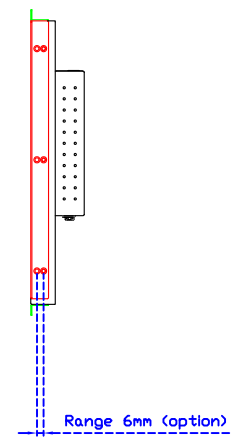

17.3" Resistive Single Touch Monitor

Display Specifications :

Active Area	381 × 214 mm
Pixel Pitch	0.1989 × 0.1989 mm
Brightness	300 cd/m ²
Contrast Ratio	700 : 1
Resolution	1920 x 1080 (Full HD)
Viewing Angle	L/R178° ; U/D178°
Response Time	25ms (Tr + Tf)
Display Colors	262K
Display Modes	800×600 ; 1024×768 ; 1280×720 ; 1280×800 ; 1280×1024 ; 1360×768 ; 1440×900 ; 1680×1050 ; 1920×1080
Signal input	VGA ; Audio ; Display Port ; HDMI
Speaker	1W (8Ω) × 2
OSD Keyboard	⊙Power ⊙Auto adjust ⊕ ⊖ ⊙Menu
Power Source	DC 12V (DC Jack Φ2.1mm)
Power Consumption	≤12w
Storage 、 Operation	-20~60°C ; 0~50°C
VESA	75×75 ; 100×100 mm
Casing Colors	Black (OEM other colors)
Casing Size 、 Weight	410 × 255 × 48 mm ; 3.1 kg (W×H×D) (Without Stand)
Carton 、 gross weight	550 × 400 × 180 mm ; 4.8 kg (W×H×D)
Accessory	VGA cable / HDMI cable / Audio cable / AC90~260V Adapter / Power cable / USB or RS232 cable / Touch pen / Cleaning wipes / Driver Disk ※DP cable (Optional)

AIM-TM5R173-R07W V

AIM-TM5R173-R07W Y

3 Year Warranty
LCD Panel 1 Year

17.3" Touch Monitor.
 (VESA Mount)

AIM-TMxxxx173-R07W

X type mount (Default)

17.3" Embedded Touch Monitor.
(Open Frame)

AIM-TMOPxxxx173-R07W

17.3" Desktop Touch Monitor.
(Foldable Stand)

AIM-TMxxxx173-R07W A

17.3" Desktop Touch Monitor.
(Photo Stand)

AIM-TMxxxx173-R07W P

17.3" Desktop Touch Monitor.
(POS Stand)

AIM-TMxxx173-R07W V

17.3" Desktop Touch Monitor.
(Ergonomic Stand)