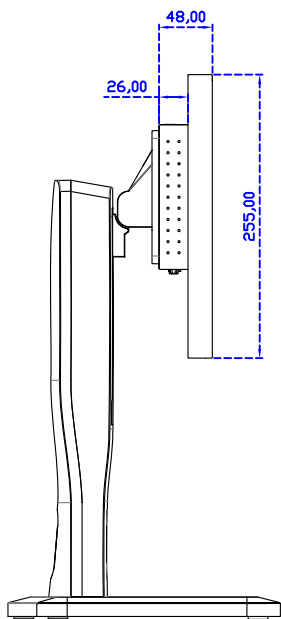

17.3" Resistive Single Touch Monitor

Display Specifications :

Active Area	381 × 214 mm
Pixel Pitch	0.1989 × 0.1989 mm
Brightness	300 cd/m ²
Contrast Ratio	700 : 1
Resolution	1920 x 1080 (Full HD)
Viewing Angle	L/R178° ; U/D178°
Response Time	25ms (Tr + Tf)
Display Colors	262K
Display Modes	800×600 ; 1024×768 ; 1280×720 ; 1280×800 ; 1280×1024 ; 1360×768 ; 1440×900 ; 1680×1050 ; 1920×1080
Signal input	VGA ; Audio ; Display Port ; HDMI
Speaker	1W (8Ω) × 2
OSD Keyboard	⊙Power ⊙Auto adjust ⊕ ⊖ ⊙Menu
Power Source	DC 12V (DC Jack Φ2.1mm)
Power Consumption	≤12w
Storage 、 Operation	-20~60°C ; 0~50°C
VESA	75×75 ; 100×100 mm
Casing Colors	Black (OEM other colors)
Casing Size 、 Weight	410 × 255 × 48 mm ; 3.1 kg (W×H×D) (Without Stand)
Carton 、 gross weight	550 × 400 × 180 mm ; 4.8 kg (W×H×D)
Accessory	VGA cable / HDMI cable / Audio cable / AC90~260V Adapter / Power cable / USB or RS232 cable / Touch pen / Cleaning wipes / Driver Disk ※DP cable (Optional)

AIM-TM5R173-R07W V

AIM-TM5R173-R07W Y

3 Year Warranty
LCD Panel 1 Year

17.3" Touch Monitor.
 (VESA Mount)

AIM-TMxxxx173-R07W

X type mount (Default)

17.3" Embedded Touch Monitor.
(Open Frame)

AIM-TMOPxxxx173-R07W

17.3" Desktop Touch Monitor.
(Foldable Stand)

AIM-TMxxxx173-R07W A

17.3" Desktop Touch Monitor.
(Photo Stand)

AIM-TMxxxx173-R07W P

17.3" Desktop Touch Monitor.
(POS Stand)

AIM-TMxxx173-R07W V

17.3" Desktop Touch Monitor.
(Ergonomic Stand)