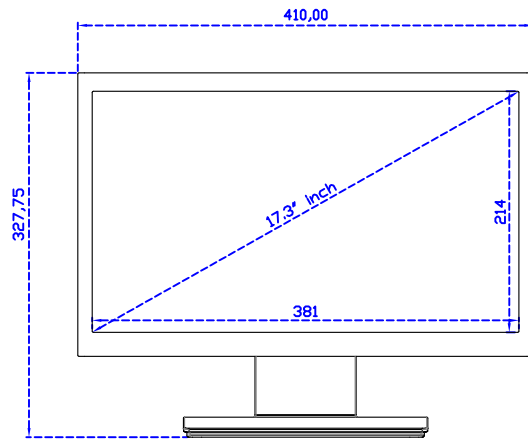

17.3" Resistive Single Touch Monitor

Display Specifications :

Active Area	381 × 214 mm
Pixel Pitch	0.1989 × 0.1989 mm
Brightness	300 cd/m ²
Contrast Ratio	700 : 1
Resolution	1920 x 1080 (Full HD)
Viewing Angle	L/R178° ; U/D178°
Response Time	25ms (Tr + Tf)
Display Colors	262K
Display Modes	800×600 ; 1024×768 ; 1280×720 ; 1280×800 ; 1280×1024 ; 1360×768 ; 1440×900 ; 1680×1050 ; 1920×1080
Signal input	VGA ; Audio ; Display Port ; HDMI
Speaker	1W (8Ω) × 2
OSD Keyboard	⊙Power ⊙Auto adjust ⊕ ⊖ ⊙Menu
Power Source	DC 12V (DC Jack Φ2.1mm)
Power Consumption	≤12w
Storage 、 Operation	-20~60°C ; 0~50°C
VESA	75×75 ; 100×100 mm
Casing Colors	Black (OEM other colors)
Casing Size 、 Weight	410 × 255 × 48 mm ; 3.1 kg (W×H×D) (Without Stand)
Carton 、 gross weight	550 × 400 × 180 mm ; 4.8 kg (W×H×D)
Accessory	VGA cable / HDMI cable / Audio cable / AC90~260V Adapter / Power cable / USB or RS232 cable / Touch pen / Cleaning wipes / Driver Disk ※DP cable (Optional)

AIM-TM5R173-R07W V

AIM-TM5R173-R07W Y

3 Year Warranty
LCD Panel 1 Year

17.3" Touch Monitor.
 (VESA Mount)

AIM-TMxxxx173-R07W

X type mount (Default)

17.3" Embedded Touch Monitor.
(Open Frame)

AIM-TMOPxxxx173-R07W

17.3" Desktop Touch Monitor.
(Foldable Stand)

AIM-TMxxxx173-R07W A

17.3" Desktop Touch Monitor.
(Photo Stand)

AIM-TMxxxx173-R07W P

17.3" Desktop Touch Monitor.
(POS Stand)

AIM-TMxxx173-R07W V

17.3" Desktop Touch Monitor.
(Ergonomic Stand)