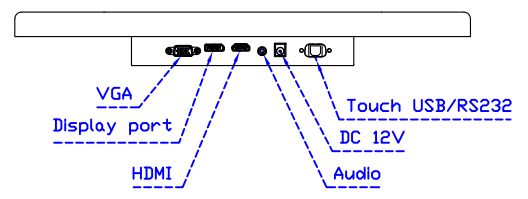

※AiM Touch has the right to update specs without further notice

AIM-TM5R173-R07W A

AIM-TM5R173-R07W P

17.3" Resistive Single Touch Monitor

Touch Feature :

Input Method	Finger, gloved hand, or stylus activation
Activation Force	≤50g
Linearity	≤1.5%
Surface	≥3H
Life Time	≥35,000,000
Application	Writing and Signature Capture Capability

Software Feature :

Calibration	Fast full oriental 4 points position
Compensation	Edge compensation. Accuracy 25 points linearity compensation
Draw Test	Position and linearity verification
Controller	Support multiple controllers
Languages	English · Simple Chinese · Traditional Chinese · Japanese · French · German · Spanish · Korean · Arabic · Czech · Danish · Dutch · Greek · Hungarian · Italian · Norwegian · Russian · Polish · Portuguese · Slovenian · Swedish · Thai · Turkish
Mouse Emulator	Right / left button emulation. Auto Right / left Click (PDA function)
Touch Style	Drawing a Mode · button a Mode · Touch Off/ on Switch
Double Click	Configurable double click speed · Configurable double click area
Sound Modes	No sound · Touch down · Touch up
COM Port Support	COM1 ~ COM255 for Windows and Linux COM1 ~ COM8 for MS- DOS
Display Support	display rotation · Support multiple monitors
Support O.S	All Windows-32/64bit O.S Android ; Linux ; MAC

AIM-TM5R173-R07W V

AIM-TM5R173-R07W Y

3 Year Warranty
LCD Panel 1 Year

17.3" Touch Monitor.
 (VESA Mount)

AIM-TMxxxx173-R07W

X type mount (Default)

17.3" Embedded Touch Monitor.
(Open Frame)

AIM-TMOPxxxx173-R07W