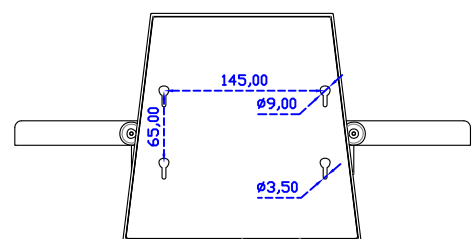

AIM-TM5R173-R07W V

AIM-TM5R173-R07W Y

3 Year Warranty
LCD Panel 1 Year

17.3" Touch Monitor.
 (VESA Mount)

AIM-TMxxxx173-R07W

X type mount (Default)

17.3" Embedded Touch Monitor.
(Open Frame)

AIM-TMOPxxxx173-R07W

17.3" Desktop Touch Monitor.
(Foldable Stand)

AIM-TMxxxx173-R07W A

17.3" Desktop Touch Monitor.
(Photo Stand)

AIM-TMxxxx173-R07W P

17.3" Desktop Touch Monitor.
(POS Stand)

AIM-TMxxx173-R07W V

17.3" Desktop Touch Monitor.
(Ergonomic Stand)