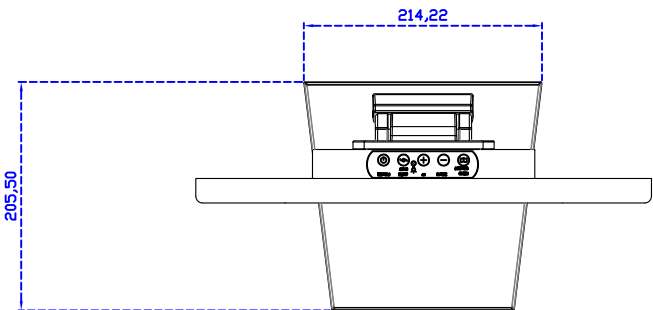

17.3" Resistive Single Touch Monitor

Display Specifications :

Active Area	381 × 214 mm
Pixel Pitch	0.1989 × 0.1989 mm
Brightness	300 cd/m ²
Contrast Ratio	700 : 1
Resolution	1920 x 1080 (Full HD)
Viewing Angle	L/R178° ; U/D178°
Response Time	25ms (Tr + Tf)
Display Colors	262K
Display Modes	800×600 ; 1024×768 ; 1280×720 ; 1280×800 ; 1280×1024 ; 1360×768 ; 1440×900 ; 1680×1050 ; 1920×1080
Signal input	VGA ; Audio ; Display Port ; HDMI
Speaker	1W (8Ω) × 2
OSD Keyboard	⊙Power ⊙Auto adjust ⊕ ⊖ ⊙Menu
Power Source	DC 12V (DC Jack Φ2.1mm)
Power Consumption	≤12w
Storage 、 Operation	-20~60°C ; 0~50°C
VESA	75×75 ; 100×100 mm
Casing Colors	Black (OEM other colors)
Casing Size 、 Weight	410 × 255 × 48 mm ; 3.1 kg (W×H×D) (Without Stand)
Carton 、 gross weight	550 × 400 × 180 mm ; 4.8 kg (W×H×D)
Accessory	VGA cable / HDMI cable / Audio cable / AC90~260V Adapter / Power cable / USB or RS232 cable / Touch pen / Cleaning wipes / Driver Disk ※DP cable (Optional)

AIM-TM5R173-R07W V

AIM-TM5R173-R07W Y

3 Year Warranty
LCD Panel 1 Year

17.3" Touch Monitor.
 (VESA Mount)

AIM-TMxxxx173-R07W

X type mount (Default)

17.3" Embedded Touch Monitor.
(Open Frame)

AIM-TMOPxxxx173-R07W

17.3" Desktop Touch Monitor.
(Foldable Stand)

AIM-TMxxxx173-R07W A

17.3" Desktop Touch Monitor.
(Photo Stand)

AIM-TMxxxx173-R07W P

17.3" Desktop Touch Monitor.
(POS Stand)

AIM-TMxxx173-R07W V

17.3" Desktop Touch Monitor.
(Ergonomic Stand)