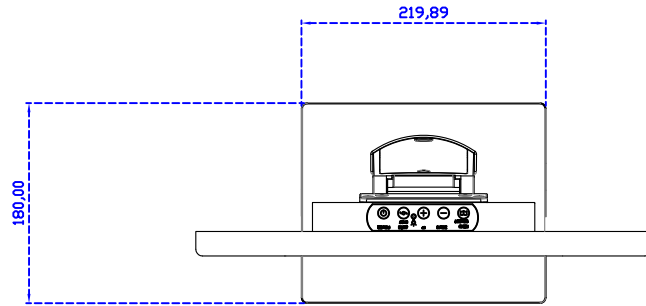

17.3" Resistive Single Touch Monitor

Display Specifications :

Active Area	381 × 214 mm
Pixel Pitch	0.1989 × 0.1989 mm
Brightness	300 cd/m ²
Contrast Ratio	700 : 1
Resolution	1920 x 1080 (Full HD)
Viewing Angle	L/R178° ; U/D178°
Response Time	25ms (Tr + Tf)
Display Colors	262K
Display Modes	800×600 ; 1024×768 ; 1280×720 ; 1280×800 ; 1280×1024 ; 1360×768 ; 1440×900 ; 1680×1050 ; 1920×1080
Signal input	VGA ; Audio ; Display Port ; HDMI
Speaker	1W (8Ω) × 2
OSD Keyboard	⊙Power ⊙Auto adjust ⊕ ⊖ ⊙Menu
Power Source	DC 12V (DC Jack Φ2.1mm)
Power Consumption	≤12w
Storage 、 Operation	-20~60°C ; 0~50°C
VESA	75×75 ; 100×100 mm
Casing Colors	Black (OEM other colors)
Casing Size 、 Weight	410 × 255 × 48 mm ; 3.1 kg (W×H×D) (Without Stand)
Carton 、 gross weight	550 × 400 × 180 mm ; 4.8 kg (W×H×D)
Accessory	VGA cable / HDMI cable / Audio cable / AC90~260V Adapter / Power cable / USB or RS232 cable / Touch pen / Cleaning wipes / Driver Disk ※DP cable (Optional)

AIM-TM5R173-R07W V

AIM-TM5R173-R07W Y

3 Year Warranty
LCD Panel 1 Year

17.3" Touch Monitor.
 (VESA Mount)

AIM-TMxxxx173-R07W

X type mount (Default)

17.3" Embedded Touch Monitor.
(Open Frame)

AIM-TMOPxxxx173-R07W

17.3" Desktop Touch Monitor.
(Foldable Stand)

AIM-TMxxxx173-R07W A

17.3" Desktop Touch Monitor.
(Photo Stand)

AIM-TMxxxx173-R07W P

17.3" Desktop Touch Monitor.
(POS Stand)

AIM-TMxxx173-R07W V

17.3" Desktop Touch Monitor.
(Ergonomic Stand)