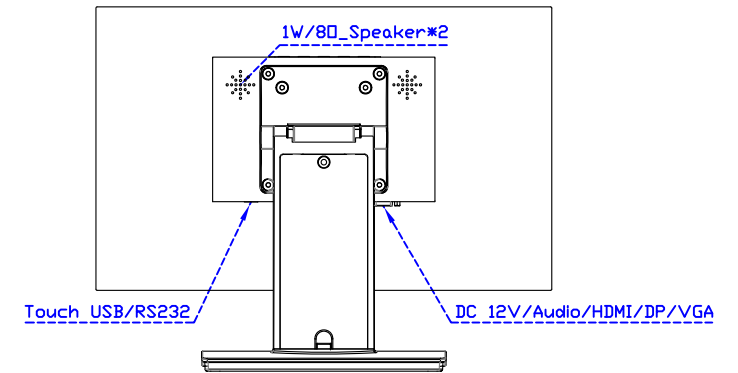

AIM-TM5R173-R07W V

AIM-TM5R173-R07W Y

3 Year Warranty
LCD Panel 1 Year

17.3" Touch Monitor.
 (VESA Mount)

AIM-TMxxxx173-R07W

X type mount (Default)

17.3" Embedded Touch Monitor.
(Open Frame)

AIM-TMOPxxxx173-R07W

17.3" Desktop Touch Monitor.
(Foldable Stand)

AIM-TMxxxx173-R07W A

17.3" Desktop Touch Monitor.
(Photo Stand)

AIM-TMxxxx173-R07W P

17.3" Desktop Touch Monitor.
(POS Stand)

AIM-TMxxx173-R07W V

17.3" Desktop Touch Monitor.
(Ergonomic Stand)