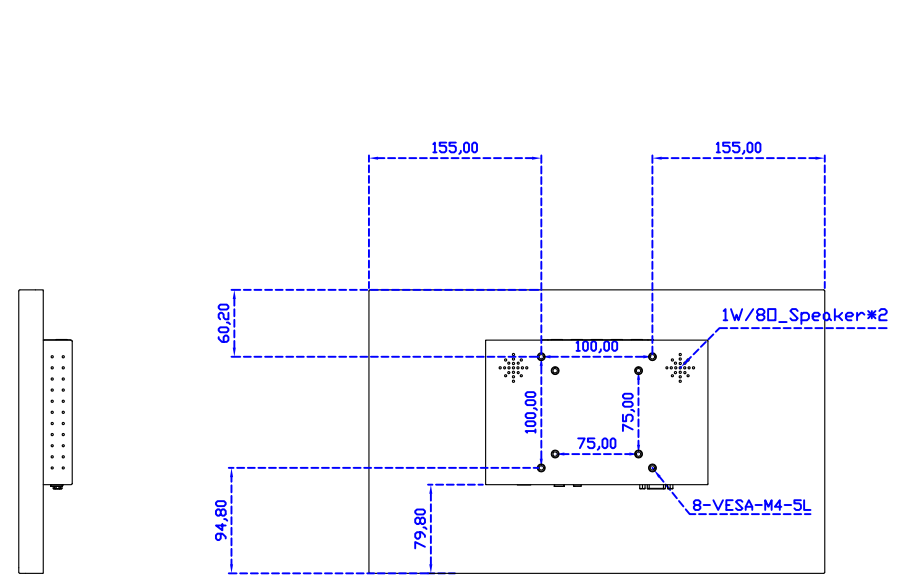

17.3" Resistive Single Touch Monitor

Display Specifications :

Active Area	381 × 214 mm
Pixel Pitch	0.1989 × 0.1989 mm
Brightness	300 cd/m ²
Contrast Ratio	700 : 1
Resolution	1920 x 1080 (Full HD)
Viewing Angle	L/R178° ; U/D178°
Response Time	25ms (Tr + Tf)
Display Colors	262K
Display Modes	800×600 ; 1024×768 ; 1280×720 ; 1280×800 ; 1280×1024 ; 1360×768 ; 1440×900 ; 1680×1050 ; 1920×1080
Signal input	VGA ; Audio ; Display Port ; HDMI
Speaker	1W (8Ω) × 2
OSD Keyboard	⊙Power ⊙Auto adjust ⊕ ⊖ ⊙Menu
Power Source	DC 12V (DC Jack Φ2.1mm)
Power Consumption	≤12w
Storage 、 Operation	-20~60°C ; 0~50°C
VESA	75×75 ; 100×100 mm
Casing Colors	Black (OEM other colors)
Casing Size 、 Weight	410 × 255 × 48 mm ; 3.1 kg (W×H×D) (Without Stand)
Carton 、 gross weight	550 × 400 × 180 mm ; 4.8 kg (W×H×D)
Accessory	VGA cable / HDMI cable / Audio cable / AC90~260V Adapter / Power cable / USB or RS232 cable / Touch pen / Cleaning wipes / Driver Disk ※DP cable (Optional)

AIM-TM5R173-R07W V

AIM-TM5R173-R07W Y

3 Year Warranty
LCD Panel 1 Year

17.3" Touch Monitor.
 (VESA Mount)

AIM-TMxxxx173-R07W

X type mount (Default)

17.3" Embedded Touch Monitor.
(Open Frame)

AIM-TMOPxxxx173-R07W

17.3" Desktop Touch Monitor.
(Foldable Stand)

AIM-TMxxxx173-R07W A

17.3" Desktop Touch Monitor.
(Photo Stand)

AIM-TMxxxx173-R07W P

17.3" Desktop Touch Monitor.
(POS Stand)

AIM-TMxxx173-R07W V

17.3" Desktop Touch Monitor.
(Ergonomic Stand)