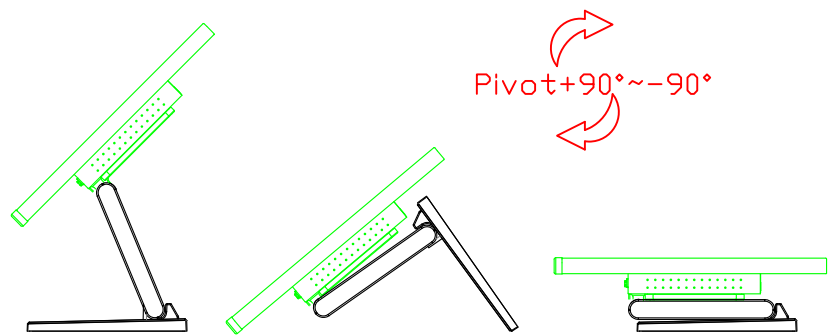

Software Feature :

Calibration	Fast full oriental 4 points position
Compensation	Edge compensation. Accuracy 25 points linearity compensation
Draw Test	Position and linearity verification
Controller	Support multiple controllers
Languages	English · Simple Chinese · Traditional Chinese · Japanese · French · German · Spanish · Korean · Arabic · Czech · Danish · Dutch · Greek · Hungarian · Italian · Norwegian · Russian · Polish · Portuguese · Slovenian · Swedish · Thai · Turkish
Mouse Emulator	Right / left button emulation. Auto Right / left Click (PDA function)
Touch Style	Drawing a Mode · button a Mode · Touch Off/ on Switch
Double Click	Configurable double click speed · Configurable double click area
Sound Modes	No sound · Touch down · Touch up
COM Port Support	COM1 ~ COM255 for Windows and Linux COM1 ~ COM8 for MS- DOS
Display Support	display rotation · Support multiple monitors
Support O.S	All Windows-32/64bit O.S Android ; Linux ; MAC

AIM-TM5R173-R07W V

AIM-TM5R173-R07W Y

3 Year Warranty
LCD Panel 1 Year

17.3" Touch Monitor.
 (VESA Mount)

AIM-TMxxxx173-R07W

X type mount (Default)

17.3" Embedded Touch Monitor.
(Open Frame)

AIM-TMOPxxxx173-R07W

17.3" Desktop Touch Monitor.
(Foldable Stand)

AIM-TMxxxx173-R07W A

17.3" Desktop Touch Monitor.
(Photo Stand)

AIM-TMxxxx173-R07W P

17.3" Desktop Touch Monitor.
(POS Stand)

AIM-TMxxx173-R07W V

17.3" Desktop Touch Monitor.
(Ergonomic Stand)