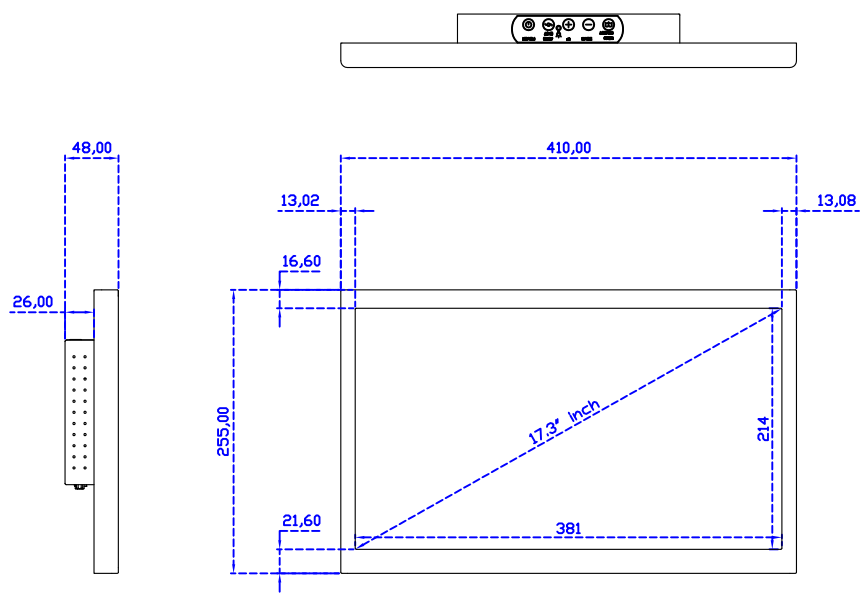

17.3" Resistive Single Touch Monitor

Display Specifications :

Active Area	381 × 214 mm
Pixel Pitch	0.1989 × 0.1989 mm
Brightness	300 cd/m ²
Contrast Ratio	700 : 1
Resolution	1920 x 1080 (Full HD)
Viewing Angle	L/R178° ; U/D178°
Response Time	25ms (Tr + Tf)
Display Colors	262K
Display Modes	800×600 ; 1024×768 ; 1280×720 ; 1280×800 ; 1280×1024 ; 1360×768 ; 1440×900 ; 1680×1050 ; 1920×1080
Signal input	VGA ; Audio ; Display Port ; HDMI
Speaker	1W (8Ω) × 2
OSD Keyboard	⊙Power ⊙Auto adjust ⊕ ⊖ ⊙Menu
Power Source	DC 12V (DC Jack Φ2.1mm)
Power Consumption	≤12w
Storage 、 Operation	-20~60°C ; 0~50°C
VESA	75×75 ; 100×100 mm
Casing Colors	Black (OEM other colors)
Casing Size 、 Weight	410 × 255 × 48 mm ; 3.1 kg (W×H×D) (Without Stand)
Carton 、 gross weight	550 × 400 × 180 mm ; 4.8 kg (W×H×D)
Accessory	VGA cable / HDMI cable / Audio cable / AC90~260V Adapter / Power cable / USB or RS232 cable / Touch pen / Cleaning wipes / Driver Disk ※DP cable (Optional)

AIM-TM5R173-R07W V

AIM-TM5R173-R07W Y

3 Year Warranty
LCD Panel 1 Year

17.3" Touch Monitor.
 (VESA Mount)

AIM-TMxxxx173-R07W

X type mount (Default)

17.3" Embedded Touch Monitor.
(Open Frame)

AIM-TMOPxxxx173-R07W

17.3" Desktop Touch Monitor.
(Foldable Stand)

AIM-TMxxxx173-R07W A

17.3" Desktop Touch Monitor.
(Photo Stand)

AIM-TMxxxx173-R07W P

17.3" Desktop Touch Monitor.
(POS Stand)

AIM-TMxxx173-R07W V

17.3" Desktop Touch Monitor.
(Ergonomic Stand)