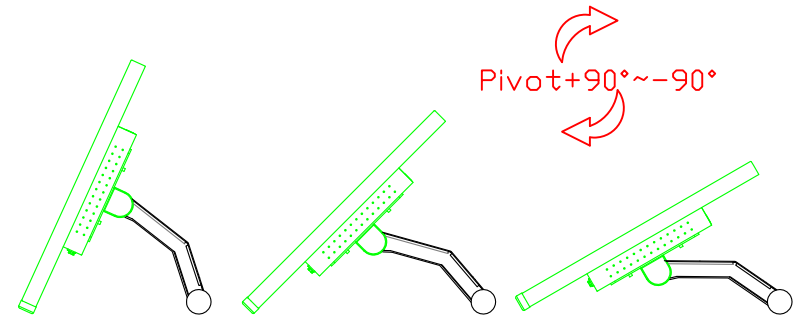

17.3" Desktop Touch Monitor.
(Photo Stand)

AIM-TMxxxx173-R07W P