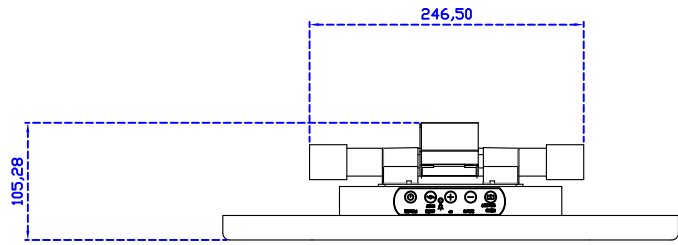

17.3" Resistive Single Touch Monitor

Display Specifications :

Active Area	381 × 214 mm
Pixel Pitch	0.1989 × 0.1989 mm
Brightness	300 cd/m ²
Contrast Ratio	700 : 1
Resolution	1920 x 1080 (Full HD)
Viewing Angle	L/R178° ; U/D178°
Response Time	25ms (Tr + Tf)
Display Colors	262K
Display Modes	800×600 ; 1024×768 ; 1280×720 ; 1280×800 ; 1280×1024 ; 1360×768 ; 1440×900 ; 1680×1050 ; 1920×1080
Signal input	VGA ; Audio ; Display Port ; HDMI
Speaker	1W (8Ω) × 2
OSD Keyboard	⊙Power ⊙Auto adjust ⊕ ⊖ ⊙Menu
Power Source	DC 12V (DC Jack Φ2.1mm)
Power Consumption	≤12w
Storage 、 Operation	-20~60°C ; 0~50°C
VESA	75×75 ; 100×100 mm
Casing Colors	Black (OEM other colors)
Casing Size 、 Weight	410 × 255 × 48 mm ; 3.1 kg (W×H×D) (Without Stand)
Carton 、 gross weight	550 × 400 × 180 mm ; 4.8 kg (W×H×D)
Accessory	VGA cable / HDMI cable / Audio cable / AC90~260V Adapter / Power cable / USB or RS232 cable / Touch pen / Cleaning wipes / Driver Disk ※DP cable (Optional)

AIM-TM5R173-R07W V

AIM-TM5R173-R07W Y

3 Year Warranty
LCD Panel 1 Year

17.3" Touch Monitor.
 (VESA Mount)

AIM-TMxxxx173-R07W

X type mount (Default)

17.3" Embedded Touch Monitor.
(Open Frame)

AIM-TMOPxxxx173-R07W

17.3" Desktop Touch Monitor.
(Foldable Stand)

AIM-TMxxxx173-R07W A

17.3" Desktop Touch Monitor.
(Photo Stand)

AIM-TMxxxx173-R07W P

17.3" Desktop Touch Monitor.
(POS Stand)

AIM-TMxxx173-R07W V

17.3" Desktop Touch Monitor.
(Ergonomic Stand)