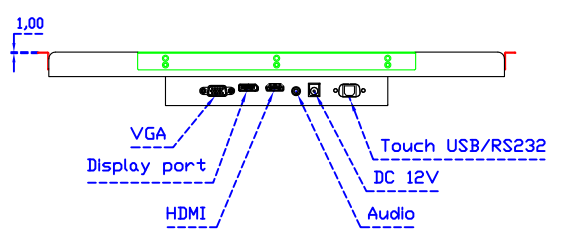

Software Feature :

Calibration	Fast full oriental 4 points position
Compensation	Edge compensation. Accuracy 25 points linearity compensation
Draw Test	Position and linearity verification
Controller	Support multiple controllers
Languages	English · Simple Chinese · Traditional Chinese · Japanese · French · German · Spanish · Korean · Arabic · Czech · Danish · Dutch · Greek · Hungarian · Italian · Norwegian · Russian · Polish · Portuguese · Slovenian · Swedish · Thai · Turkish
Mouse Emulator	Right / left button emulation. Auto Right / left Click (PDA function)
Touch Style	Drawing a Mode · button a Mode · Touch Off/ on Switch
Double Click	Configurable double click speed · Configurable double click area
Sound Modes	No sound · Touch down · Touch up
COM Port Support	COM1 ~ COM255 for Windows and Linux COM1 ~ COM8 for MS- DOS
Display Support	display rotation · Support multiple monitors
Support O.S	All Windows-32/64bit O.S Android ; Linux ; MAC

AIM-TM5R173-R07W V

AIM-TM5R173-R07W Y

3 Year Warranty
LCD Panel 1 Year

17.3" Touch Monitor.
 (VESA Mount)

AIM-TMxxxx173-R07W

X type mount (Default)

17.3" Embedded Touch Monitor.
(Open Frame)

AIM-TMOPxxxx173-R07W

17.3" Desktop Touch Monitor.
(Foldable Stand)

AIM-TMxxxx173-R07W A

17.3" Desktop Touch Monitor.
(Photo Stand)

AIM-TMxxxx173-R07W P

17.3" Desktop Touch Monitor.
(POS Stand)

AIM-TMxxx173-R07W V

17.3" Desktop Touch Monitor.
(Ergonomic Stand)