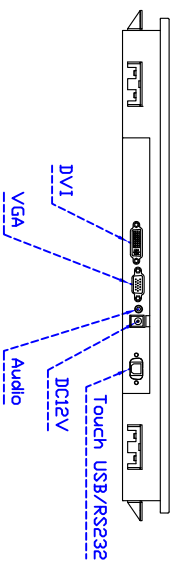

17.3" Embedded Touch Monitor,

AIM-PMXXXX173-T21W