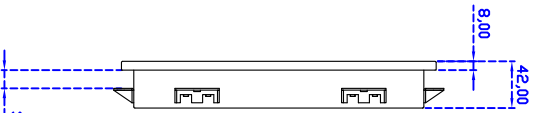

17.3" Embedded Touch Monitor,

AIM-PMXXXX173-T21W