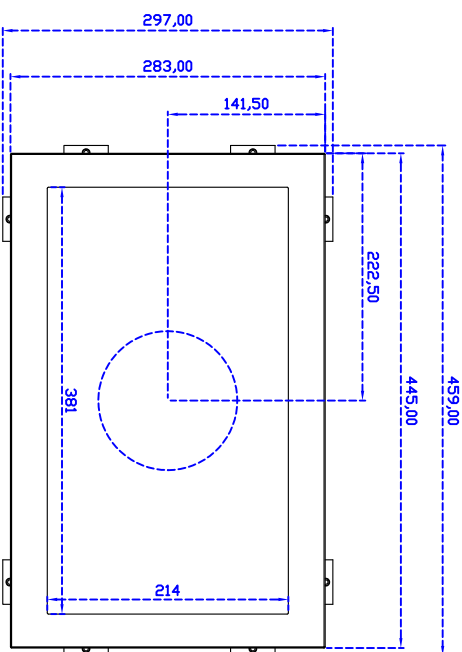

17.3" inch Embedded Touch Monitor

Display Specifications :

Active Area	381 × 214 mm
Pixel Pitch	0.1989 × 0.1989 mm
Brightness	300 cd/m ²
Contrast Ratio	400 : 1
Resolution	1920 x 1080 (Full HD)
Viewing Angle	L/R 140° ; U/D 120°
Response Time	8 ms (Tr + Tf)
Display Colors	262 K
Display Modes	640×480 ; 800×600 ; 1024×768 ; 1280×720 ; 1280×1024 ; 1366×768 ; 1440×900 ; 1680×1050 ; 1920×1080
Signal input	VGA ; Audio ; DVI
Mini-Audio out	1W (8Ω) × 2
OSD Keyboard	⊙ Menu/Select ⊙ - ⊙ + ⊙ Power
Power Source	DC 12V ; ≤13w ; Standby ≤1w
Power Consumption	
Storage / Operation	-20~60℃ ; 0~50℃
VESA	75×75 or 100×100 mm
Casing Colors	Black
Casing Size / Weight	445 × 283 × 42 mm ; 3.15 kg (W×H×D)
Carton / gross weight	500 × 400 × 180 mm ; 4.8 kg (W×H×D)

Touch Feature :

Input Method	Finger, gloved hand, or stylus activation
Activation Force	≥ 50g
Linearity	≤ 1.5%
Surface	≥ 3H
Life Time	≤ 35,000,000
Application	Writing and Signature Capture Capability
PC Link	USB or RS232

17.3" Embedded Touch Monitor,

AIM-PMXXXX173-T21W