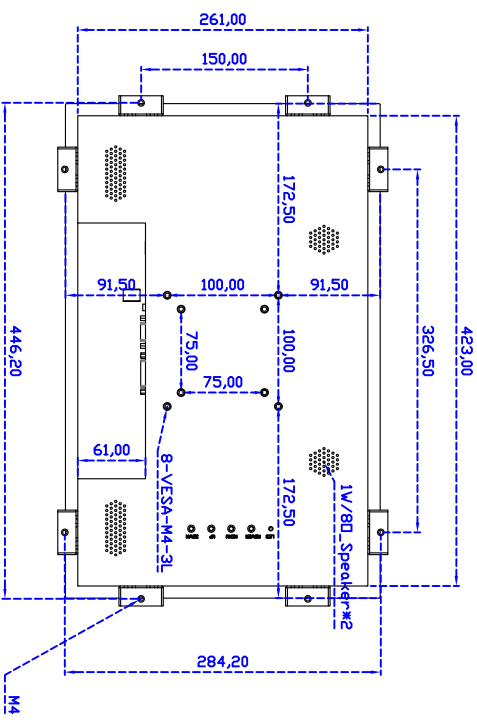

17.3" Embedded Touch Monitor,

AIM-PMXXXX173-T21W