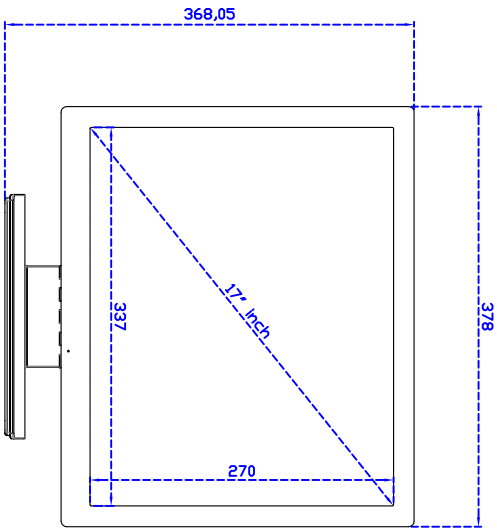

17" Desktop Touch Monitor.

AIM-TMxxxx170-V01