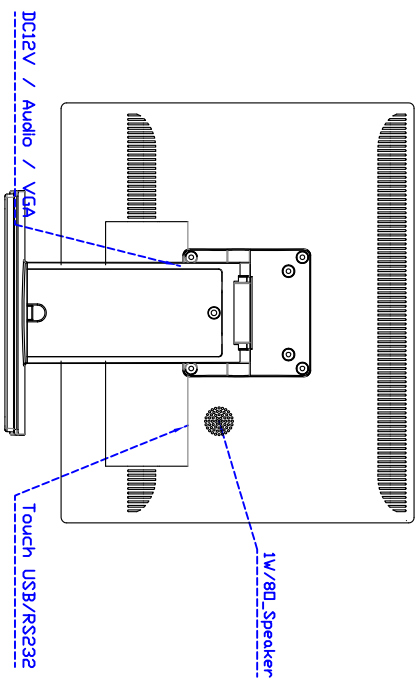

17" Desktop Touch Monitor.

AIM-TMxxxx170-V01