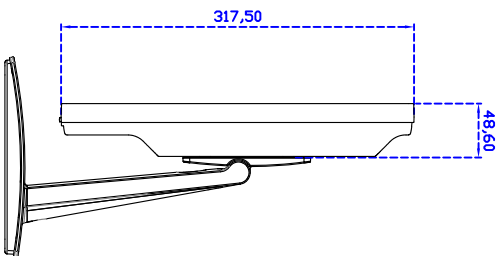

17" Desktop Touch Monitor.

AIM-TMxxxx170-V01