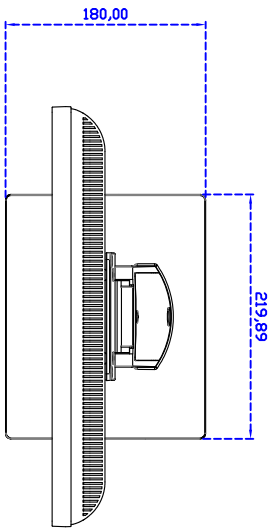

17" Desktop Touch Monitor.

AIM-TMxxxx170-V01