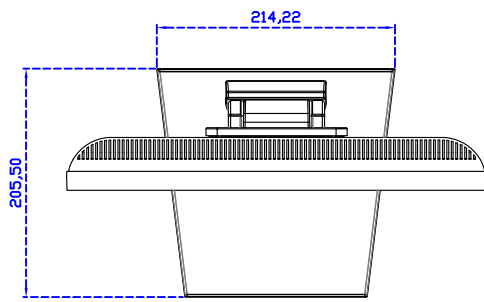

### Display Specifications :

Active Area	337 × 270 mm
Pixel Pitch	0.264 × 0.264 mm
Brightness	250 cd/m <sup>2</sup>
Contrast Ratio	1000 : 1
Resolution	1280 x 1024 ( SXGA )
Viewing Angle	L/R176° ; U/D170°
Response Time	5ms ( Tr + Tf )
Display Colors	16.7M
Display Modes	640×480 ; 800×600 ; 1024×768 ; 1280×1024
Signal input	VGA ; Audio ; Display Port ; HDMI
Speaker	1W ( 8Ω ) × 1
OSD Keyboard	⊙Power ⊙Auto adjust ⊕ ⊖ ⊙Menu
Power Source	DC 12V ( DC Jack Φ2.1mm )
Power Consumption	≤15w
Storage 、 Operation	-20~60°C ; 0~50°C
VESA	75×75 mm
Casing Colors	Black ( White )
Casing Size 、 Weight	378 × 317.5 × 48.6 mm ; 3.9 kg ( W×H×D ) ( Without Stand )
Carton 、 gross weight	440 × 455 × 155 mm ; 5.2 kg ( W×H×D )
Accessory	VGA cable / HDMI cable / Audio cable / AC90~260V Adapter / Power cable / USB or RS232 cable / Touch pen / Cleaning wipes / Driver Disk ※DP cable ( Optional )

AIM-TMPCTU170-V07

**3 Year Warranty**  
LCD Panel 1 Year

17" Touch Monitor.  
(VESA Mount)

AIM-TMxxxx170-G07 N

17" Desktop Touch Monitor.  
(Foldable Stand)

AIM-TMxxx170-G07

17" Desktop Touch Monitor.  
(Photo Stand)

AIM-TMxxx170-P07

17" Desktop Touch Monitor.  
(POS Stand)

AIM-TMxxxx170-V07