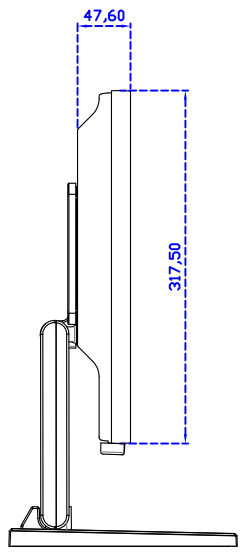

### Display Specifications :

Active Area	337 × 270 mm
Pixel Pitch	0.264 × 0.264 mm
Brightness	250 cd/m <sup>2</sup>
Contrast Ratio	1000 : 1
Resolution	1280 x 1024 ( SXGA )
Viewing Angle	L/R176° ; U/D170°
Response Time	5ms ( Tr + Tf )
Display Colors	16.7M
Display Modes	640×480 ; 800×600 ; 1024×768 ; 1280×1024
Signal input	VGA ; Audio ; Display Port ; HDMI
Speaker	1W ( 8Ω ) × 1
OSD Keyboard	⊙Power ⊙Auto adjust ⊕ ⊖ ⊙Menu
Power Source	DC 12V ( DC Jack Φ2.1mm )
Power Consumption	≤15w
Storage 、 Operation	-20~60°C ; 0~50°C
VESA	75×75 mm
Casing Colors	Black ( White )
Casing Size 、 Weight	378 × 317.5 × 48.6 mm ; 3.9 kg ( W×H×D ) ( Without Stand )
Carton 、 gross weight	440 × 455 × 155 mm ; 5.2 kg ( W×H×D )
Accessory	VGA cable / HDMI cable / Audio cable / AC90~260V Adapter / Power cable / USB or RS232 cable / Touch pen / Cleaning wipes / Driver Disk ※DP cable ( Optional )

AIM-TMPCTU170-V07

**3 Year Warranty**  
LCD Panel 1 Year

17" Touch Monitor.  
(VESA Mount)

AIM-TMxxxx170-G07 N

17" Desktop Touch Monitor.  
(Foldable Stand)

AIM-TMxxx170-G07

17" Desktop Touch Monitor.  
(Photo Stand)

AIM-TMxxx170-P07

17" Desktop Touch Monitor.  
(POS Stand)

AIM-TMxxxx170-V07