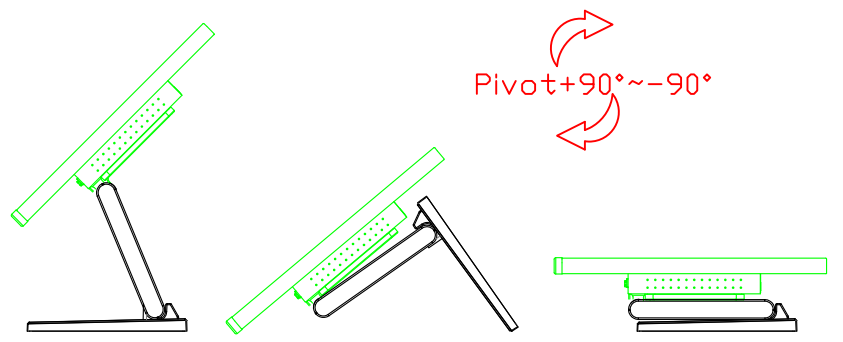

### Software Feature :

Draw Test	Position and linearity verification
Controller	Support multiple controllers
Languages	English · Simple Chinese · Traditional Chinese · Japanese · French · German · Spanish · Korean · Arabic · Czech · Danish · Dutch · Greek · Hungarian · Italian · Norwegian · Russian · Polish · Portuguese · Slovenian · Swedish · Thai · Turkish
Mouse Emulator	Right / left button emulation. Auto Right / left Click ( PDA function )
Touch Style	Drawing a Mode · button a Mode · Touch Off/ on Switch
Double Click	Configurable double click speed · Configurable double click area
Sound Modes	No sound · Touch down · Touch up
Display Support	display rotation · Support multiple monitors
Division Pattern	Support two halves and four parts with touch function, you can also create your own division patterns.
Settings:	
Edge compensation	Support edge compensation and you can also add your own numbers for it.
Support O.S	All Windows-32/64bit O.S Android ; Linux ; MAC

AIM-TMPCTU170-V07

**3 Year Warranty**  
LCD Panel 1 Year

17" Touch Monitor.  
(VESA Mount)

AIM-TMxxxx170-G07 N

17" Desktop Touch Monitor.  
(Foldable Stand)

AIM-TMxxx170-G07

17" Desktop Touch Monitor.  
(Photo Stand)