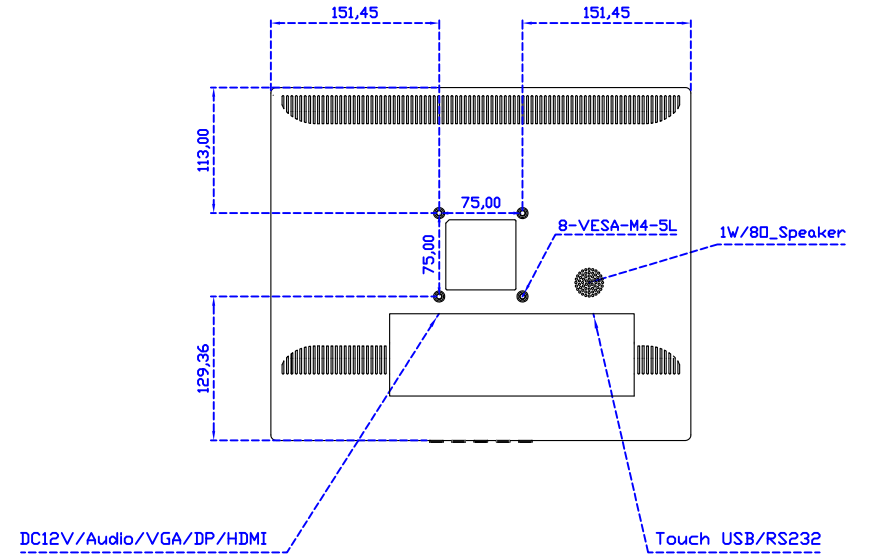

17" Touch Monitor.
(VESA Mount)

AIM-TMxxxx170-G07 N