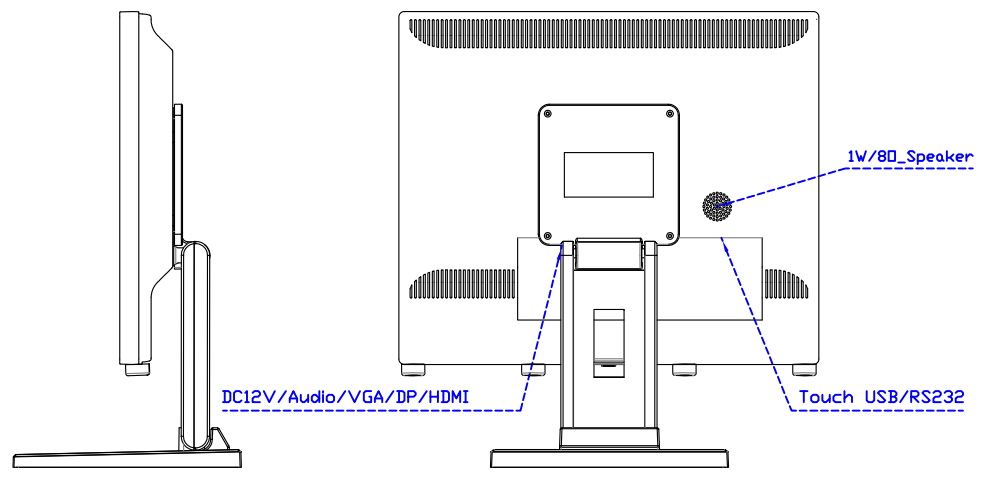

### Software Feature :

Draw Test	Position and linearity verification
Controller	Support multiple controllers
Languages	English · Simple Chinese · Traditional Chinese · Japanese · French · German · Spanish · Korean · Arabic · Czech · Danish · Dutch · Greek · Hungarian · Italian · Norwegian · Russian · Polish · Portuguese · Slovenian · Swedish · Thai · Turkish
Mouse Emulator	Right / left button emulation. Auto Right / left Click ( PDA function )
Touch Style	Drawing a Mode · button a Mode · Touch Off/ on Switch
Double Click	Configurable double click speed · Configurable double click area
Sound Modes	No sound · Touch down · Touch up
Display Support	display rotation · Support multiple monitors
Division Pattern	Support two halves and four parts with touch function, you can also create your own division patterns.
Settings:	
Edge compensation	Support edge compensation and you can also add your own numbers for it.
Support O.S	All Windows-32/64bit O.S Android ; Linux ; MAC

AIM-TMPCTU170-V07

**3 Year Warranty**  
LCD Panel 1 Year

17" Touch Monitor.  
(VESA Mount)

AIM-TMxxxx170-G07 N

17" Desktop Touch Monitor.  
(Foldable Stand)

AIM-TMxxx170-G07

17" Desktop Touch Monitor.  
(Photo Stand)

AIM-TMxxx170-P07

17" Desktop Touch Monitor.  
(POS Stand)

AIM-TMxxxx170-V07