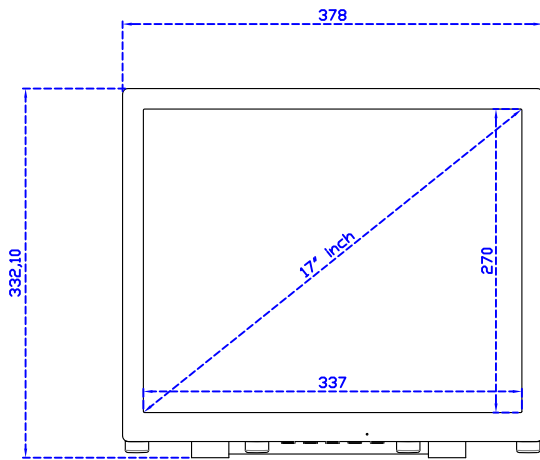

### Display Specifications :

Active Area	337 × 270 mm
Pixel Pitch	0.264 × 0.264 mm
Brightness	250 cd/m <sup>2</sup>
Contrast Ratio	1000 : 1
Resolution	1280 x 1024 ( SXGA )
Viewing Angle	L/R176° ; U/D170°
Response Time	5ms ( Tr + Tf )
Display Colors	16.7M
Display Modes	640×480 ; 800×600 ; 1024×768 ; 1280×1024
Signal input	VGA ; Audio ; Display Port ; HDMI
Speaker	1W ( 8Ω ) × 1
OSD Keyboard	⊙Power ⊙Auto adjust ⊕ ⊖ ⊙Menu
Power Source	DC 12V ( DC Jack Φ2.1mm )
Power Consumption	≤15w
Storage 、 Operation	-20~60°C ; 0~50°C
VESA	75×75 mm
Casing Colors	Black ( White )
Casing Size 、 Weight	378 × 317.5 × 48.6 mm ; 3.9 kg ( W×H×D ) ( Without Stand )
Carton 、 gross weight	440 × 455 × 155 mm ; 5.2 kg ( W×H×D )
Accessory	VGA cable / HDMI cable / Audio cable / AC90~260V Adapter / Power cable / USB or RS232 cable / Touch pen / Cleaning wipes / Driver Disk ※DP cable ( Optional )

## 17" Projected capacitive Multi-Touch Monitor

AIM-TMPCTU170-V07

**3 Year Warranty**  
LCD Panel 1 Year

17" Touch Monitor.  
(VESA Mount)

AIM-TMxxxx170-G07 N

17" Desktop Touch Monitor.  
(Foldable Stand)

AIM-TMxxx170-G07

17" Desktop Touch Monitor.  
(Photo Stand)

AIM-TMxxx170-P07

17" Desktop Touch Monitor.  
(POS Stand)

AIM-TMxxxx170-V07