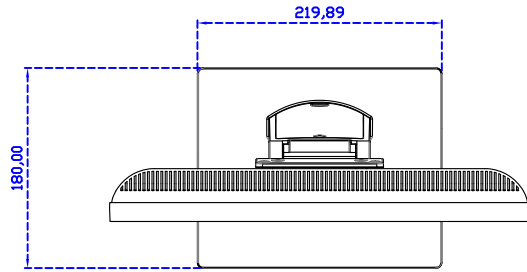

### Display Specifications :

Active Area	337 × 270 mm
Pixel Pitch	0.264 × 0.264 mm
Brightness	250 cd/m <sup>2</sup>
Contrast Ratio	1000 : 1
Resolution	1280 x 1024 ( SXGA )
Viewing Angle	L/R176° ; U/D170°
Response Time	5ms ( Tr + Tf )
Display Colors	16.7M
Display Modes	640×480 ; 800×600 ; 1024×768 ; 1280×1024
Signal input	VGA ; Audio ; Display Port ; HDMI
Speaker	1W ( 8Ω ) × 1
OSD Keyboard	⊙Power ⊙Auto adjust ⊕ ⊖ ⊙Menu
Power Source	DC 12V ( DC Jack Φ2.1mm )
Power Consumption	≤15w
Storage 、 Operation	-20~60°C ; 0~50°C
VESA	75×75 mm
Casing Colors	Black ( White )
Casing Size 、 Weight	378 × 317.5 × 48.6 mm ; 3.9 kg ( W×H×D ) ( Without Stand )
Carton 、 gross weight	440 × 455 × 155 mm ; 5.2 kg ( W×H×D )
Accessory	VGA cable / HDMI cable / Audio cable / AC90~260V Adapter / Power cable / USB or RS232 cable / Touch pen / Cleaning wipes / Driver Disk ※DP cable ( Optional )

AIM-TMPCTU170-V07

**3 Year Warranty**  
LCD Panel 1 Year

17" Touch Monitor.  
(VESA Mount)

AIM-TMxxxx170-G07 N

17" Desktop Touch Monitor.  
(Foldable Stand)

AIM-TMxxx170-G07

17" Desktop Touch Monitor.  
(Photo Stand)

AIM-TMxxx170-P07

17" Desktop Touch Monitor.  
(POS Stand)

AIM-TMxxxx170-V07