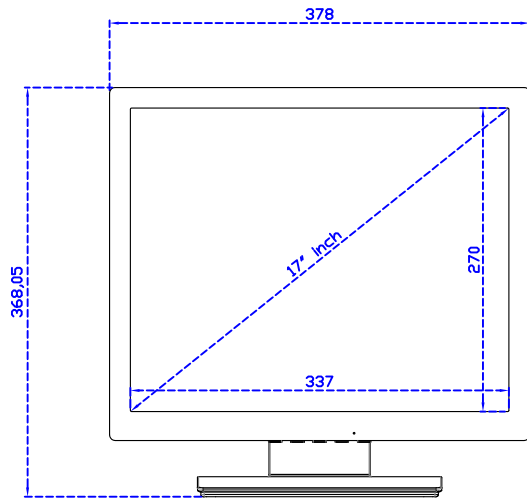

### Display Specifications :

Active Area	337 × 270 mm
Pixel Pitch	0.264 × 0.264 mm
Brightness	250 cd/m <sup>2</sup>
Contrast Ratio	1000 : 1
Resolution	1280 x 1024 ( SXGA )
Viewing Angle	L/R176° ; U/D170°
Response Time	5ms ( Tr + Tf )
Display Colors	16.7M
Display Modes	640×480 ; 800×600 ; 1024×768 ; 1280×1024
Signal input	VGA ; Audio ; Display Port ; HDMI
Speaker	1W ( 8Ω ) × 1
OSD Keyboard	⊙Power ⊙Auto adjust ⊕ ⊖ ⊙Menu
Power Source	DC 12V ( DC Jack Φ2.1mm )
Power Consumption	≤15w
Storage 、 Operation	-20~60°C ; 0~50°C
VESA	75×75 mm
Casing Colors	Black ( White )
Casing Size 、 Weight	378 × 317.5 × 48.6 mm ; 3.9 kg ( W×H×D ) ( Without Stand )
Carton 、 gross weight	440 × 455 × 155 mm ; 5.2 kg ( W×H×D )
Accessory	VGA cable / HDMI cable / Audio cable / AC90~260V Adapter / Power cable / USB or RS232 cable / Touch pen / Cleaning wipes / Driver Disk ※DP cable ( Optional )

## 17" Projected capacitive Multi-Touch Monitor

AIM-TMPCTU170-V07

**3 Year Warranty**  
LCD Panel 1 Year

17" Touch Monitor.  
(VESA Mount)

AIM-TMxxxx170-G07 N

17" Desktop Touch Monitor.  
(Foldable Stand)

AIM-TMxxx170-G07

17" Desktop Touch Monitor.  
(Photo Stand)

AIM-TMxxx170-P07

17" Desktop Touch Monitor.  
(POS Stand)

AIM-TMxxxx170-V07