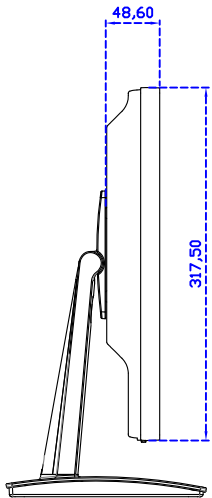

### Display Specifications :

Active Area	337 × 270 mm
Pixel Pitch	0.264 × 0.264 mm
Brightness	250 cd/m <sup>2</sup>
Contrast Ratio	1000 : 1
Resolution	1280 x 1024 ( SXGA )
Viewing Angle	L/R176° ; U/D170°
Response Time	5ms ( Tr + Tf )
Display Colors	16.7M
Display Modes	640×480 ; 800×600 ; 1024×768 ; 1280×1024
Signal input	VGA ; Audio ; Display Port ; HDMI
Speaker	1W ( 8Ω ) × 1
OSD Keyboard	⊙Power ⊙Auto adjust ⊕ ⊖ ⊙Menu
Power Source	DC 12V ( DC Jack Φ2.1mm )
Power Consumption	≤15w
Storage 、 Operation	-20~60°C ; 0~50°C
VESA	75×75 mm
Casing Colors	Black ( White )
Casing Size 、 Weight	378 × 317.5 × 48.6 mm ; 3.9 kg ( W×H×D ) ( Without Stand )
Carton 、 gross weight	440 × 455 × 155 mm ; 5.2 kg ( W×H×D )
Accessory	VGA cable / HDMI cable / Audio cable / AC90~260V Adapter / Power cable / USB or RS232 cable / Touch pen / Cleaning wipes / Driver Disk ※DP cable ( Optional )

## 17" Projected capacitive Multi-Touch Monitor

AIM-TMPCTU170-V07

**3 Year Warranty**  
LCD Panel 1 Year

17" Touch Monitor.  
(VESA Mount)

AIM-TMxxxx170-G07 N

17" Desktop Touch Monitor.  
(Foldable Stand)

AIM-TMxxx170-G07

17" Desktop Touch Monitor.  
(Photo Stand)

AIM-TMxxx170-P07

17" Desktop Touch Monitor.  
(POS Stand)

AIM-TMxxxx170-V07