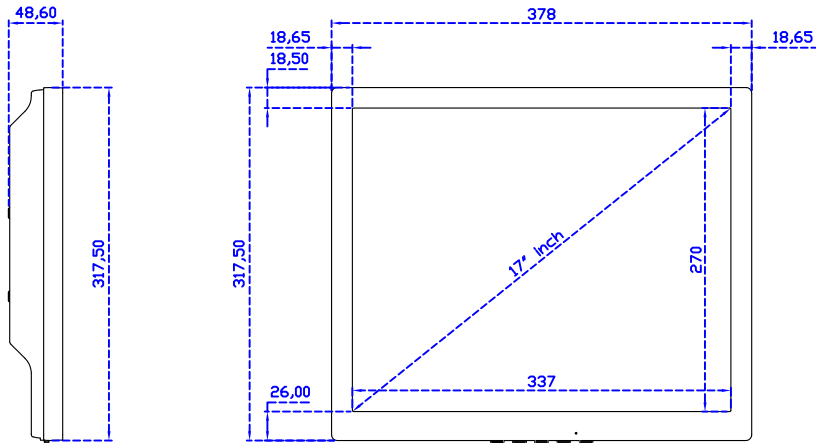

17" Touch Monitor.
(VESA Mount)

AIM-TMxxxx170-G07 N