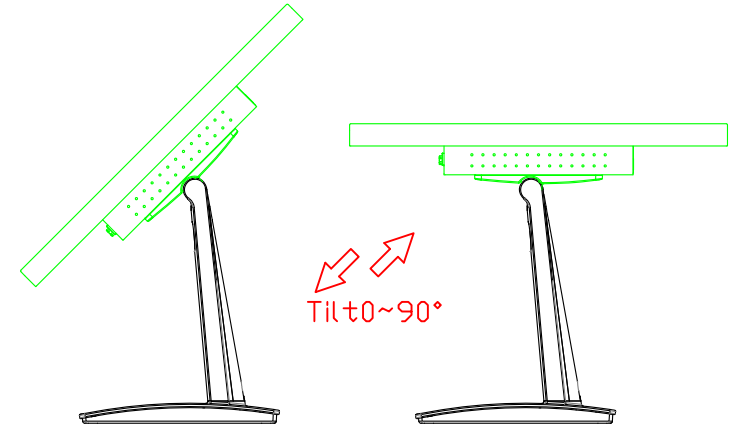

17" Desktop Touch Monitor.
(POS Stand)

AIM-TMxxxx170-V07