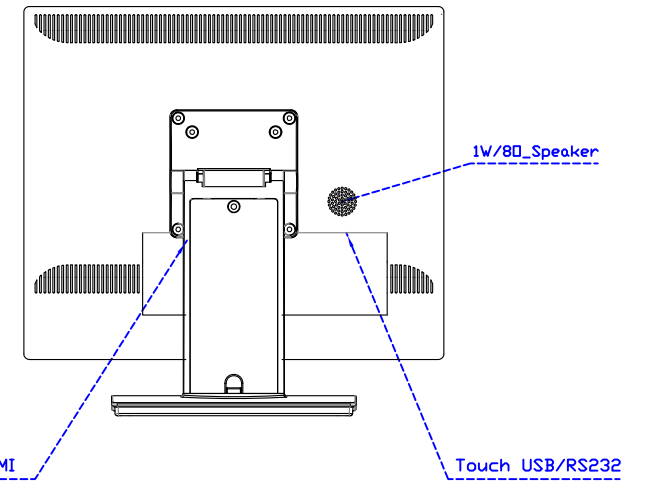

### Software Feature :

Draw Test	Position and linearity verification
Controller	Support multiple controllers
Languages	English · Simple Chinese · Traditional Chinese · Japanese · French · German · Spanish · Korean · Arabic · Czech · Danish · Dutch · Greek · Hungarian · Italian · Norwegian · Russian · Polish · Portuguese · Slovenian · Swedish · Thai · Turkish
Mouse Emulator	Right / left button emulation. Auto Right / left Click ( PDA function )
Touch Style	Drawing a Mode · button a Mode · Touch Off/ on Switch
Double Click	Configurable double click speed · Configurable double click area
Sound Modes	No sound · Touch down · Touch up
Display Support	display rotation · Support multiple monitors
Division Pattern	Support two halves and four parts with touch function, you can also create your own division patterns.
Settings:	
Edge compensation	Support edge compensation and you can also add your own numbers for it.
Support O.S	All Windows-32/64bit O.S Android ; Linux ; MAC

AIM-TMPCTU170-V07

**3 Year Warranty**  
LCD Panel 1 Year

17" Touch Monitor.  
(VESA Mount)

AIM-TMxxxx170-G07 N

17" Desktop Touch Monitor.  
(Foldable Stand)

AIM-TMxxx170-G07

17" Desktop Touch Monitor.  
(Photo Stand)

AIM-TMxxx170-P07

17" Desktop Touch Monitor.  
(POS Stand)

AIM-TMxxxx170-V07