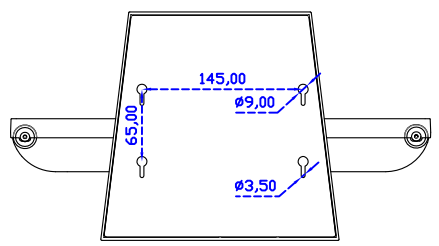

### Display Specifications :

Active Area	337 × 270 mm
Pixel Pitch	0.264 × 0.264 mm
Brightness	250 cd/m <sup>2</sup>
Contrast Ratio	1000 : 1
Resolution	1280 x 1024 ( SXGA )
Viewing Angle	L/R176° ; U/D170°
Response Time	5ms ( Tr + Tf )
Display Colors	16.7M
Display Modes	640×480 ; 800×600 ; 1024×768 ; 1280×1024
Signal input	VGA ; Audio ; Display Port ; HDMI
Speaker	1W ( 8Ω ) × 1
OSD Keyboard	⊙Power ⊙Auto adjust ⊕ ⊖ ⊙Menu
Power Source	DC 12V ( DC Jack Φ2.1mm )
Power Consumption	≤15w
Storage 、 Operation	-20~60°C ; 0~50°C
VESA	75×75 mm
Casing Colors	Black ( White )
Casing Size 、 Weight	378 × 317.5 × 48.6 mm ; 3.9 kg ( W×H×D ) ( Without Stand )
Carton 、 gross weight	440 × 455 × 155 mm ; 5.2 kg ( W×H×D )
Accessory	VGA cable / HDMI cable / Audio cable / AC90~260V Adapter / Power cable / USB or RS232 cable / Touch pen / Cleaning wipes / Driver Disk ※DP cable ( Optional )

AIM-TMPCTU170-V07

**3 Year Warranty**  
LCD Panel 1 Year

17" Touch Monitor.  
(VESA Mount)

AIM-TMxxxx170-G07 N

17" Desktop Touch Monitor.  
(Foldable Stand)

AIM-TMxxx170-G07

17" Desktop Touch Monitor.  
(Photo Stand)

AIM-TMxxx170-P07

17" Desktop Touch Monitor.  
(POS Stand)

AIM-TMxxxx170-V07