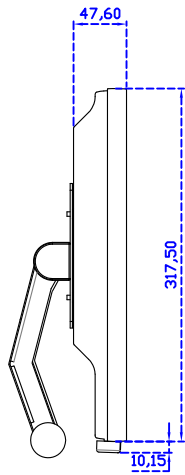

### Display Specifications :

Active Area	337 × 270 mm
Pixel Pitch	0.264 × 0.264 mm
Brightness	250 cd/m <sup>2</sup>
Contrast Ratio	1000 : 1
Resolution	1280 x 1024 ( SXGA )
Viewing Angle	L/R176° ; U/D170°
Response Time	5ms ( Tr + Tf )
Display Colors	16.7M
Display Modes	640×480 ; 800×600 ; 1024×768 ; 1280×1024
Signal input	VGA ; Audio ; Display Port ; HDMI
Speaker	1W ( 8Ω ) × 1
OSD Keyboard	⊙Power ⊙Auto adjust ⊕ ⊖ ⊙Menu
Power Source	DC 12V ( DC Jack Φ2.1mm )
Power Consumption	≤15w
Storage 、 Operation	-20~60°C ; 0~50°C
VESA	75×75 mm
Casing Colors	Black ( White )
Casing Size 、 Weight	378 × 317.5 × 48.6 mm ; 3.9 kg ( W×H×D ) ( Without Stand )
Carton 、 gross weight	440 × 455 × 155 mm ; 5.2 kg ( W×H×D )
Accessory	VGA cable / HDMI cable / Audio cable / AC90~260V Adapter / Power cable / USB or RS232 cable / Touch pen / Cleaning wipes / Driver Disk ※DP cable ( Optional )

## 17" Projected capacitive Multi-Touch Monitor

AIM-TMPCTU170-V07

**3 Year Warranty**  
LCD Panel 1 Year

17" Touch Monitor.  
(VESA Mount)

AIM-TMxxxx170-G07 N

17" Desktop Touch Monitor.  
(Foldable Stand)

AIM-TMxxx170-G07

17" Desktop Touch Monitor.  
(Photo Stand)

AIM-TMxxx170-P07

17" Desktop Touch Monitor.  
(POS Stand)

AIM-TMxxxx170-V07