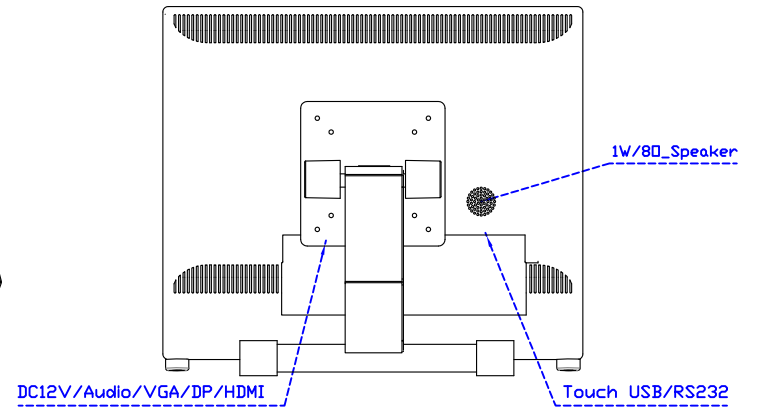

### Software Feature :

Draw Test	Position and linearity verification
Controller	Support multiple controllers
Languages	English · Simple Chinese · Traditional Chinese · Japanese · French · German · Spanish · Korean · Arabic · Czech · Danish · Dutch · Greek · Hungarian · Italian · Norwegian · Russian · Polish · Portuguese · Slovenian · Swedish · Thai · Turkish
Mouse Emulator	Right / left button emulation. Auto Right / left Click ( PDA function )
Touch Style	Drawing a Mode · button a Mode · Touch Off/ on Switch
Double Click	Configurable double click speed · Configurable double click area
Sound Modes	No sound · Touch down · Touch up
Display Support	display rotation · Support multiple monitors
Division Pattern	Support two halves and four parts with touch function, you can also create your own division patterns.
Settings:	
Edge compensation	Support edge compensation and you can also add your own numbers for it.
Support O.S	All Windows-32/64bit O.S Android ; Linux ; MAC

AIM-TMPCTU170-V07

**3 Year Warranty**  
LCD Panel 1 Year

17" Touch Monitor.  
(VESA Mount)

AIM-TMxxxx170-G07 N

17" Desktop Touch Monitor.  
(Foldable Stand)

AIM-TMxxx170-G07

17" Desktop Touch Monitor.  
(Photo Stand)

AIM-TMxxx170-P07

17" Desktop Touch Monitor.  
(POS Stand)

AIM-TMxxxx170-V07