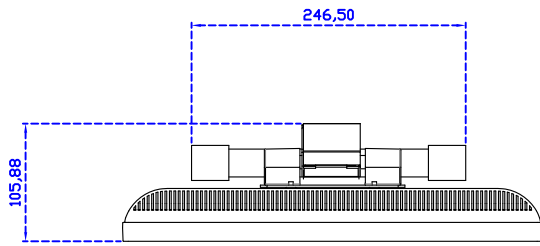

### Display Specifications :

Active Area	337 × 270 mm
Pixel Pitch	0.264 × 0.264 mm
Brightness	250 cd/m <sup>2</sup>
Contrast Ratio	1000 : 1
Resolution	1280 x 1024 ( SXGA )
Viewing Angle	L/R176° ; U/D170°
Response Time	5ms ( Tr + Tf )
Display Colors	16.7M
Display Modes	640×480 ; 800×600 ; 1024×768 ; 1280×1024
Signal input	VGA ; Audio ; Display Port ; HDMI
Speaker	1W ( 8Ω ) × 1
OSD Keyboard	⊙Power ⊙Auto adjust ⊕ ⊖ ⊙Menu
Power Source	DC 12V ( DC Jack Φ2.1mm )
Power Consumption	≤15w
Storage 、 Operation	-20~60°C ; 0~50°C
VESA	75×75 mm
Casing Colors	Black ( White )
Casing Size 、 Weight	378 × 317.5 × 48.6 mm ; 3.9 kg ( W×H×D ) ( Without Stand )
Carton 、 gross weight	440 × 455 × 155 mm ; 5.2 kg ( W×H×D )
Accessory	VGA cable / HDMI cable / Audio cable / AC90~260V Adapter / Power cable / USB or RS232 cable / Touch pen / Cleaning wipes / Driver Disk ※DP cable ( Optional )

AIM-TMPCTU170-V07

**3 Year Warranty**  
LCD Panel 1 Year

17" Touch Monitor.  
(VESA Mount)

AIM-TMxxxx170-G07 N

17" Desktop Touch Monitor.  
(Foldable Stand)

AIM-TMxxx170-G07

17" Desktop Touch Monitor.  
(Photo Stand)

AIM-TMxxx170-P07

17" Desktop Touch Monitor.  
(POS Stand)

AIM-TMxxxx170-V07