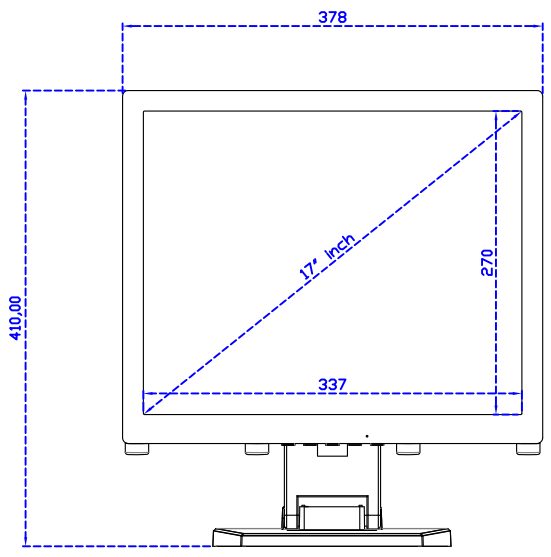

### Display Specifications :

Active Area	337 × 270 mm
Pixel Pitch	0.264 × 0.264 mm
Brightness	250 cd/m <sup>2</sup>
Contrast Ratio	1000 : 1
Resolution	1280 x 1024 ( SXGA )
Viewing Angle	L/R176° ; U/D170°
Response Time	5ms ( Tr + Tf )
Display Colors	16.7M
Display Modes	640×480 ; 800×600 ; 1024×768 ; 1280×1024
Signal input	VGA ; Audio ; Display Port ; HDMI
Speaker	1W ( 8Ω ) × 1
OSD Keyboard	⊙Power ⊙Auto adjust ⊕ ⊖ ⊙Menu
Power Source	DC 12V ( DC Jack Φ2.1mm )
Power Consumption	≤15w
Storage 、 Operation	-20~60°C ; 0~50°C
VESA	75×75 mm
Casing Colors	Black ( White )
Casing Size 、 Weight	378 × 317.5 × 48.6 mm ; 3.9 kg ( W×H×D ) ( Without Stand )
Carton 、 gross weight	440 × 455 × 155 mm ; 5.2 kg ( W×H×D )
Accessory	VGA cable / HDMI cable / Audio cable / AC90~260V Adapter / Power cable / USB or RS232 cable / Touch pen / Cleaning wipes / Driver Disk ※DP cable ( Optional )

## 17" Projected capacitive Multi-Touch Monitor

AIM-TMPCTU170-V07

**3 Year Warranty**  
LCD Panel 1 Year

17" Touch Monitor.  
(VESA Mount)

AIM-TMxxxx170-G07 N

17" Desktop Touch Monitor.  
(Foldable Stand)

AIM-TMxxx170-G07

17" Desktop Touch Monitor.  
(Photo Stand)

AIM-TMxxx170-P07

17" Desktop Touch Monitor.  
(POS Stand)

AIM-TMxxxx170-V07