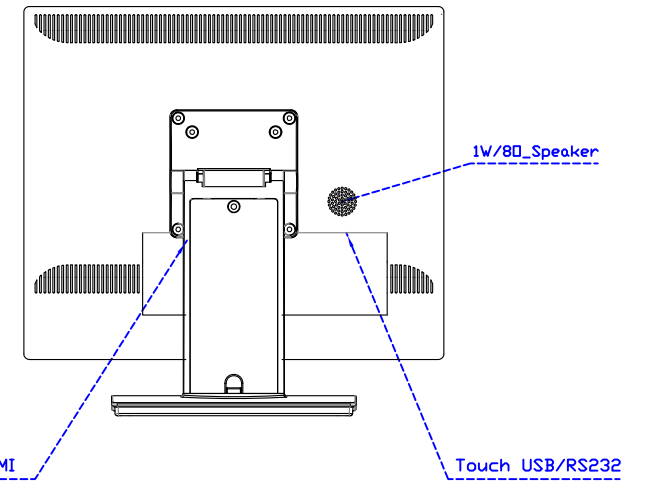

AIM-TMPCTU170-V07

3 Year Warranty
LCD Panel 1 Year

17" Touch Monitor.
 (VESA Mount)

AIM-TMxxxx170-G07 N

17" Desktop Touch Monitor.
(Foldable Stand)

AIM-TMxxx170-G07

17" Desktop Touch Monitor.
(Photo Stand)

AIM-TMxxx170-P07

17" Desktop Touch Monitor.
(POS Stand)

AIM-TMxxxx170-V07