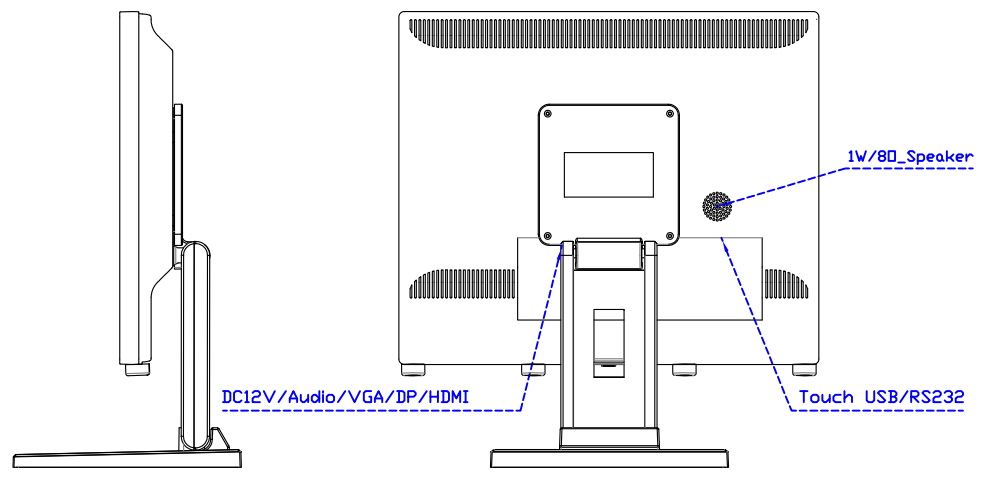

AIM-TMPCTU170-V07

3 Year Warranty
LCD Panel 1 Year

17" Touch Monitor.
 (VESA Mount)

AIM-TMxxxx170-G07 N

17" Desktop Touch Monitor.
(Foldable Stand)

AIM-TMxxx170-G07

17" Desktop Touch Monitor.
(Photo Stand)

AIM-TMxxx170-P07

17" Desktop Touch Monitor.
(POS Stand)

AIM-TMxxxx170-V07