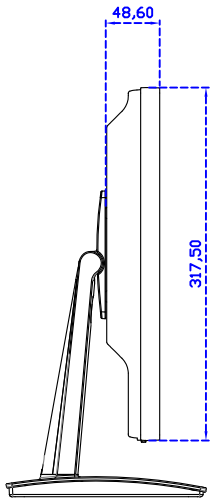

AIM-TMPCTU170-V07

3 Year Warranty
LCD Panel 1 Year

17" Touch Monitor.
 (VESA Mount)

AIM-TMxxxx170-G07 N

17" Desktop Touch Monitor.
(Foldable Stand)

AIM-TMxxx170-G07

17" Desktop Touch Monitor.
(Photo Stand)

AIM-TMxxx170-P07

17" Desktop Touch Monitor.
(POS Stand)

AIM-TMxxxx170-V07