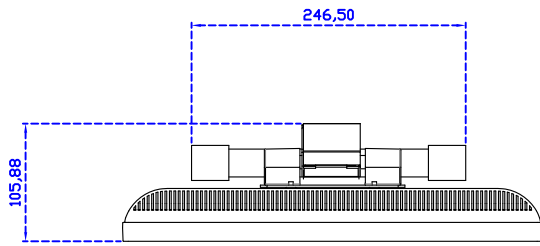

AIM-TMPCTU170-V07

3 Year Warranty
LCD Panel 1 Year

17" Touch Monitor.
 (VESA Mount)

AIM-TMxxxx170-G07 N

17" Desktop Touch Monitor.
(Foldable Stand)

AIM-TMxxx170-G07

17" Desktop Touch Monitor.
(Photo Stand)

AIM-TMxxx170-P07

17" Desktop Touch Monitor.
(POS Stand)

AIM-TMxxxx170-V07