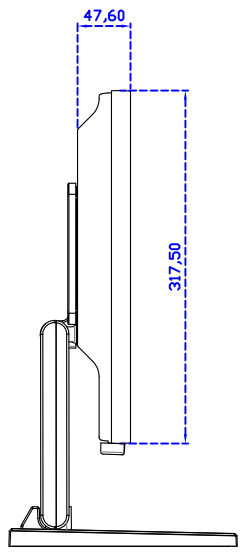

AIM-TMPCTU170-V07

3 Year Warranty
LCD Panel 1 Year

17" Touch Monitor.
 (VESA Mount)

AIM-TMxxxx170-G07 N

17" Desktop Touch Monitor.
(Foldable Stand)

AIM-TMxxx170-G07

17" Desktop Touch Monitor.
(Photo Stand)

AIM-TMxxx170-P07

17" Desktop Touch Monitor.
(POS Stand)

AIM-TMxxxx170-V07