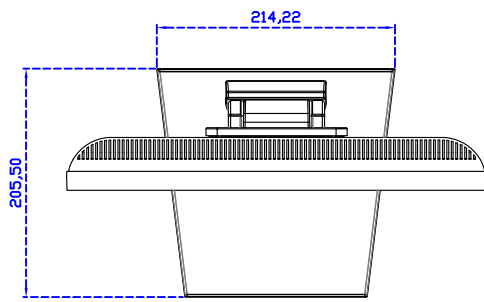

AIM-TMPCTU170-V07

3 Year Warranty
LCD Panel 1 Year

17" Touch Monitor.
 (VESA Mount)

AIM-TMxxxx170-G07 N

17" Desktop Touch Monitor.
(Foldable Stand)

AIM-TMxxx170-G07

17" Desktop Touch Monitor.
(Photo Stand)

AIM-TMxxx170-P07

17" Desktop Touch Monitor.
(POS Stand)

AIM-TMxxxx170-V07