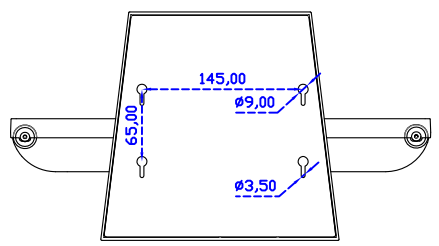

AIM-TMPCTU170-V07

3 Year Warranty
LCD Panel 1 Year

17" Touch Monitor.
 (VESA Mount)

AIM-TMxxxx170-G07 N

17" Desktop Touch Monitor.
(Foldable Stand)

AIM-TMxxx170-G07

17" Desktop Touch Monitor.
(Photo Stand)

AIM-TMxxx170-P07

17" Desktop Touch Monitor.
(POS Stand)

AIM-TMxxxx170-V07