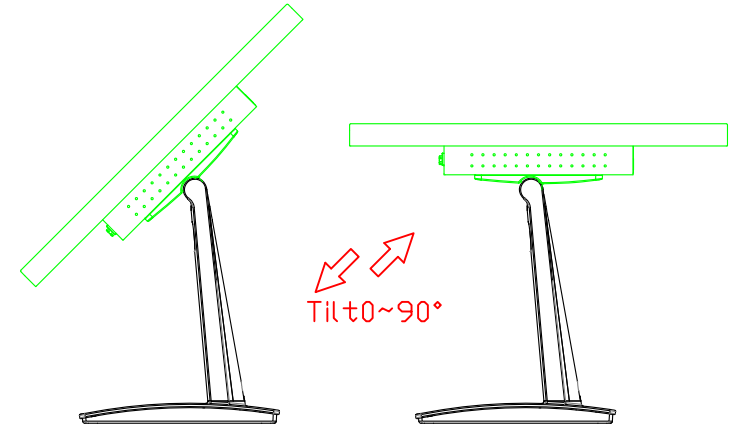

AIM-TMPCTU170-V07

3 Year Warranty
LCD Panel 1 Year

17" Touch Monitor.
 (VESA Mount)

AIM-TMxxxx170-G07 N

17" Desktop Touch Monitor.
(Foldable Stand)

AIM-TMxxx170-G07

17" Desktop Touch Monitor.
(Photo Stand)

AIM-TMxxx170-P07