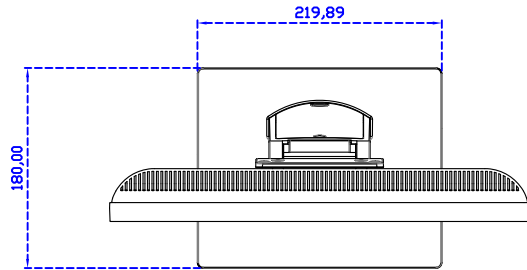

AIM-TMPCTU170-V07

3 Year Warranty
LCD Panel 1 Year

17" Touch Monitor.
 (VESA Mount)

AIM-TMxxxx170-G07 N

17" Desktop Touch Monitor.
(Foldable Stand)

AIM-TMxxx170-G07

17" Desktop Touch Monitor.
(Photo Stand)

AIM-TMxxx170-P07

17" Desktop Touch Monitor.
(POS Stand)

AIM-TMxxxx170-V07