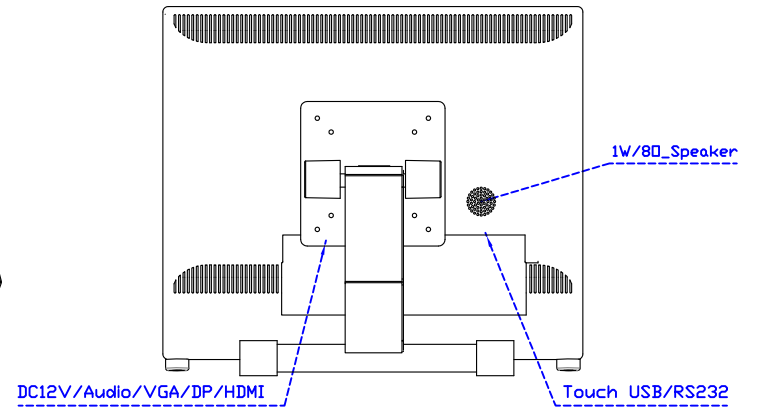

AIM-TMPCTU170-V07

3 Year Warranty
LCD Panel 1 Year

17" Touch Monitor.
 (VESA Mount)

AIM-TMxxxx170-G07 N

17" Desktop Touch Monitor.
(Foldable Stand)

AIM-TMxxx170-G07

17" Desktop Touch Monitor.
(Photo Stand)

AIM-TMxxx170-P07

17" Desktop Touch Monitor.
(POS Stand)

AIM-TMxxxx170-V07