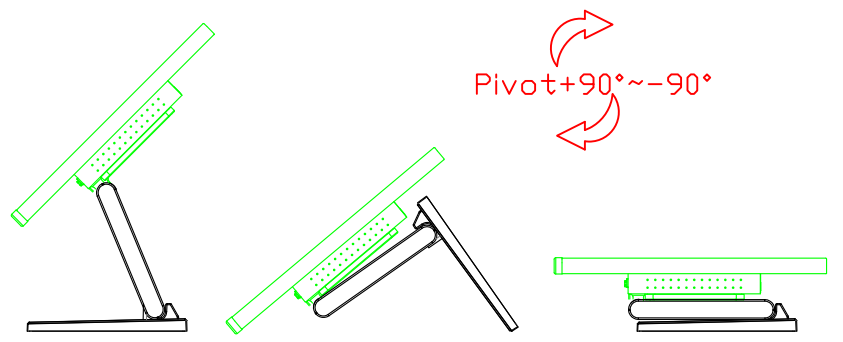

AIM-TMPCTU170-V07

3 Year Warranty
LCD Panel 1 Year

17" Touch Monitor.
 (VESA Mount)

AIM-TMxxxx170-G07 N

17" Desktop Touch Monitor.
(Foldable Stand)

AIM-TMxxx170-G07

17" Desktop Touch Monitor.
(Photo Stand)

AIM-TMxxx170-P07