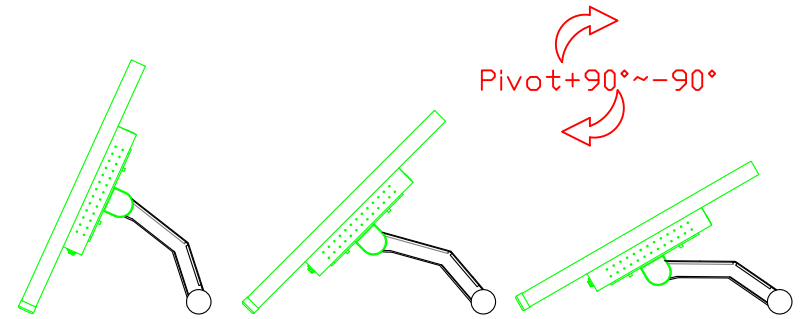

AIM-TMPCTU170-V07

3 Year Warranty
LCD Panel 1 Year

17" Touch Monitor.
 (VESA Mount)

AIM-TMxxxx170-G07 N

17" Desktop Touch Monitor.
(Foldable Stand)

AIM-TMxxx170-G07

17" Desktop Touch Monitor.
(Photo Stand)

AIM-TMxxx170-P07