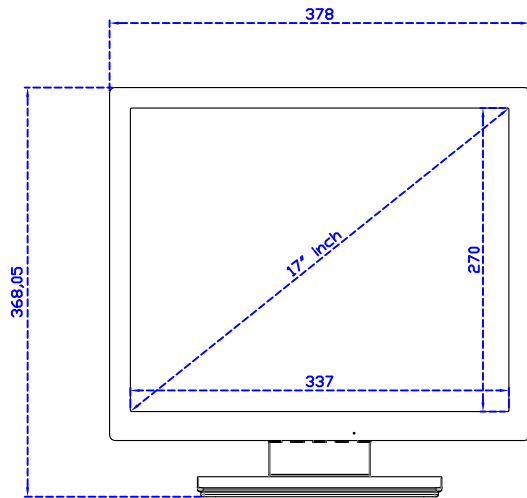

17" Projected capacitive Multi-Touch Monitor

Display Specifications :

Active Area	337 × 270 mm
Pixel Pitch	0.264 × 0.264 mm
Brightness	250 cd/m ²
Contrast Ratio	1000 : 1
Resolution	1280 x 1024 (SXGA)
Viewing Angle	L/R176° ; U/D170°
Response Time	5ms (Tr + Tf)
Display Colors	16.7M
Display Modes	640×480 ; 800×600 ; 1024×768 ; 1280×1024
Signal input	VGA ; Audio ; DVI
Speaker	1W (8Ω) × 1
OSD Keyboard	⊙Power ⊙Auto adjust ⊕ ⊖ ⊙Menu
Power Source	DC 12V (DC Jack Φ2.1mm)
Power Consumption	≤15w
Storage 、 Operation	-20~60°C ; 0~50°C
VESA	75×75 mm
Casing Colors	Black (White)
Casing Size 、 Weight	378 × 317.5 × 48.6 mm ; 3.9 kg (W×H×D) (Without Stand)
Carton 、 gross weight	440 × 455 × 155 mm ; 5.2 kg (W×H×D)
Accessory	VGA cable / Audio cable / AC90~260V Adapter / Power cable / USB or RS232 cable / Touch pen / Cleaning wipes / Driver Disk ※DVI cable (Optional)

AIM-TMPCTU170-V05

3 Year Warranty
LCD Panel 1 Year

17" Touch Monitor.
(VESA Mount)

AIM-TMxxx170-G05 N

17" Desktop Touch Monitor.
(Foldable Stand)

AIM-TMxxx170-G05

17" Desktop Touch Monitor.
(Photo Stand)

AIM-TMxxx170-P05