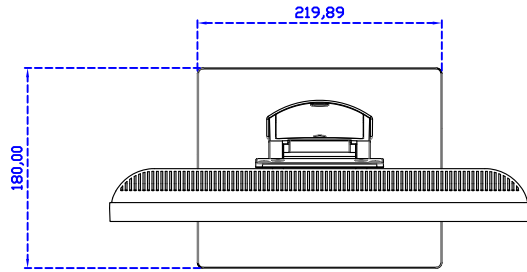

17" Projected capacitive Multi-Touch Monitor

Display Specifications :

Active Area	337 × 270 mm
Pixel Pitch	0.264 × 0.264 mm
Brightness	250 cd/m ²
Contrast Ratio	1000 : 1
Resolution	1280 x 1024 (SXGA)
Viewing Angle	L/R176° ; U/D170°
Response Time	5ms (Tr + Tf)
Display Colors	16.7M
Display Modes	640×480 ; 800×600 ; 1024×768 ; 1280×1024
Signal input	VGA ; Audio ; DVI
Speaker	1W (8Ω) × 1
OSD Keyboard	⊙Power ⊙Auto adjust ⊕ ⊖ ⊙Menu
Power Source	DC 12V (DC Jack Φ2.1mm)
Power Consumption	≤15w
Storage 、 Operation	-20~60°C ; 0~50°C
VESA	75×75 mm
Casing Colors	Black (White)
Casing Size 、 Weight	378 × 317.5 × 48.6 mm ; 3.9 kg (W×H×D) (Without Stand)
Carton 、 gross weight	440 × 455 × 155 mm ; 5.2 kg (W×H×D)
Accessory	VGA cable / Audio cable / AC90~260V Adapter / Power cable / USB or RS232 cable / Touch pen / Cleaning wipes / Driver Disk ※DVI cable (Optional)

AIM-TMPCTU170-V05

3 Year Warranty
LCD Panel 1 Year

17" Touch Monitor.
(VESA Mount)

AIM-TMxxx170-G05 N

17" Desktop Touch Monitor.
(Foldable Stand)

AIM-TMxxx170-G05

17" Desktop Touch Monitor.
(Photo Stand)

AIM-TMxxx170-P05