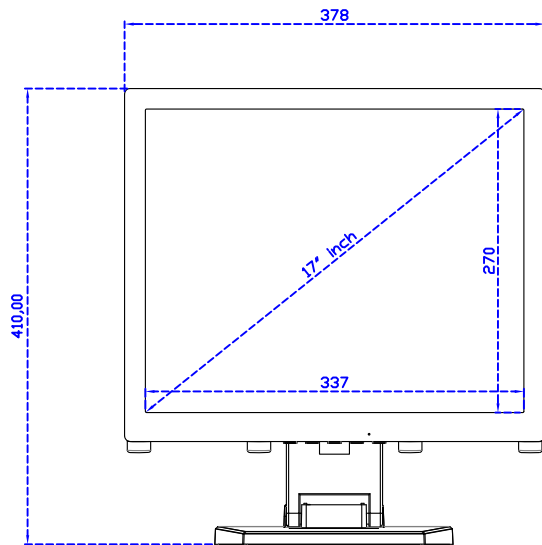

17" Projected capacitive Multi-Touch Monitor

Display Specifications :

Active Area	337 × 270 mm
Pixel Pitch	0.264 × 0.264 mm
Brightness	250 cd/m ²
Contrast Ratio	1000 : 1
Resolution	1280 x 1024 (SXGA)
Viewing Angle	L/R176° ; U/D170°
Response Time	5ms (Tr + Tf)
Display Colors	16.7M
Display Modes	640×480 ; 800×600 ; 1024×768 ; 1280×1024
Signal input	VGA ; Audio ; DVI
Speaker	1W (8Ω) × 1
OSD Keyboard	⊙Power ⊙Auto adjust ⊕ ⊖ ⊙Menu
Power Source	DC 12V (DC Jack Φ2.1mm)
Power Consumption	≤15w
Storage 、 Operation	-20~60°C ; 0~50°C
VESA	75×75 mm
Casing Colors	Black (White)
Casing Size 、 Weight	378 × 317.5 × 48.6 mm ; 3.9 kg (W×H×D) (Without Stand)
Carton 、 gross weight	440 × 455 × 155 mm ; 5.2 kg (W×H×D)
Accessory	VGA cable / Audio cable / AC90~260V Adapter / Power cable / USB or RS232 cable / Touch pen / Cleaning wipes / Driver Disk ※DVI cable (Optional)

AIM-TMPCTU170-V05

3 Year Warranty
LCD Panel 1 Year

17" Touch Monitor.
(VESA Mount)

AIM-TMxxx170-G05 N

17" Desktop Touch Monitor.
(Foldable Stand)

AIM-TMxxx170-G05

17" Desktop Touch Monitor.
(Photo Stand)

AIM-TMxxx170-P05