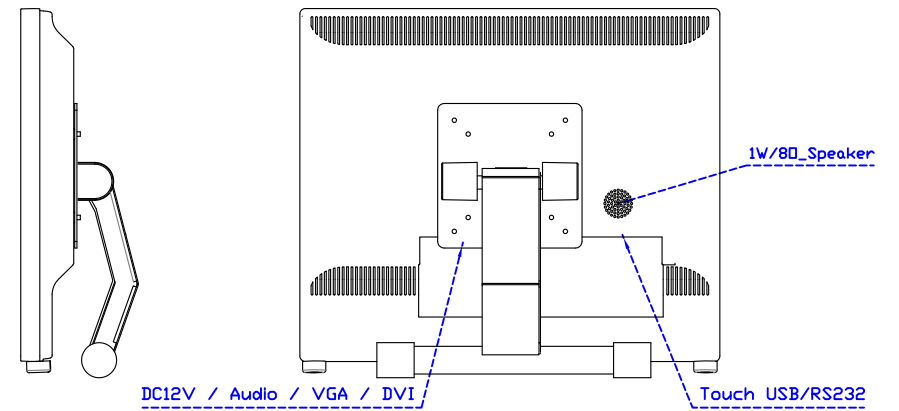

Software Feature :

Draw Test	Position and linearity verification
Controller	Support multiple controllers
Languages	English · Simple Chinese · Traditional Chinese · Japanese · French · German · Spanish · Korean · Arabic · Czech · Danish · Dutch · Greek · Hungarian · Italian · Norwegian · Russian · Polish · Portuguese · Slovenian · Swedish · Thai · Turkish
Mouse Emulator	Right / left button emulation. Auto Right / left Click (PDA function)
Touch Style	Drawing a Mode · button a Mode · Touch Off/ on Switch
Double Click	Configurable double click speed · Configurable double click area
Sound Modes	No sound · Touch down · Touch up
Display Support	display rotation · Support multiple monitors
Division Pattern	Support two halves and four parts with touch function, you can also create your own division patterns.
Settings:	
Edge compensation	Support edge compensation and you can also add your own numbers for it.
Support O.S	All Windows-32/64bit O.S Android ; Linux ; MAC

AIM-TMPCTU170-V05

3 Year Warranty
LCD Panel 1 Year

17" Touch Monitor.
(VESA Mount)

AIM-TMxxx170-G05 N

17" Desktop Touch Monitor.
(Foldable Stand)

AIM-TMxxx170-G05

17" Desktop Touch Monitor.
(Photo Stand)

AIM-TMxxx170-P05

DC12V / Audio / VGA / DVI

17" Desktop Touch Monitor.
(POS Stand)

AIM-TMxxxx170-V05