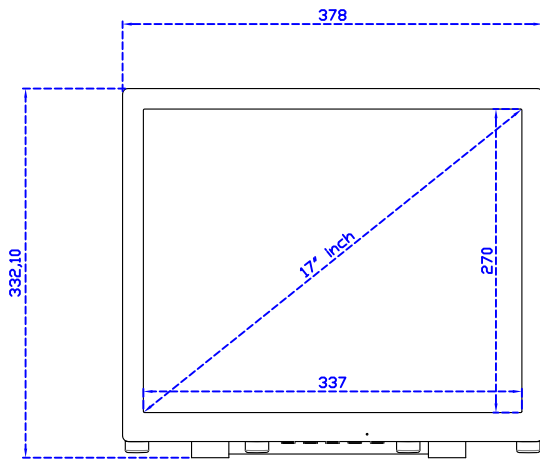

17" Desktop Touch Monitor.
(Photo Stand)

AIM-TMxxx170-P05