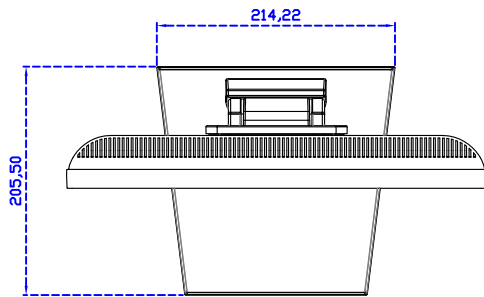

17" Projected capacitive Multi-Touch Monitor

Display Specifications :

Active Area	337 × 270 mm
Pixel Pitch	0.264 × 0.264 mm
Brightness	250 cd/m ²
Contrast Ratio	1000 : 1
Resolution	1280 x 1024 (SXGA)
Viewing Angle	L/R176° ; U/D170°
Response Time	5ms (Tr + Tf)
Display Colors	16.7M
Display Modes	640×480 ; 800×600 ; 1024×768 ; 1280×1024
Signal input	VGA ; Audio ; DVI
Speaker	1W (8Ω) × 1
OSD Keyboard	⊙Power ⊙Auto adjust ⊕ ⊖ ⊙Menu
Power Source	DC 12V (DC Jack Φ2.1mm)
Power Consumption	≤15w
Storage 、 Operation	-20~60°C ; 0~50°C
VESA	75×75 mm
Casing Colors	Black (White)
Casing Size 、 Weight	378 × 317.5 × 48.6 mm ; 3.9 kg (W×H×D) (Without Stand)
Carton 、 gross weight	440 × 455 × 155 mm ; 5.2 kg (W×H×D)
Accessory	VGA cable / Audio cable / AC90~260V Adapter / Power cable / USB or RS232 cable / Touch pen / Cleaning wipes / Driver Disk ※DVI cable (Optional)

AIM-TMPCTU170-V05

3 Year Warranty
LCD Panel 1 Year

17" Touch Monitor.
(VESA Mount)

AIM-TMxxx170-G05 N

17" Desktop Touch Monitor.
(Foldable Stand)

AIM-TMxxx170-G05

17" Desktop Touch Monitor.
(Photo Stand)

AIM-TMxxx170-P05