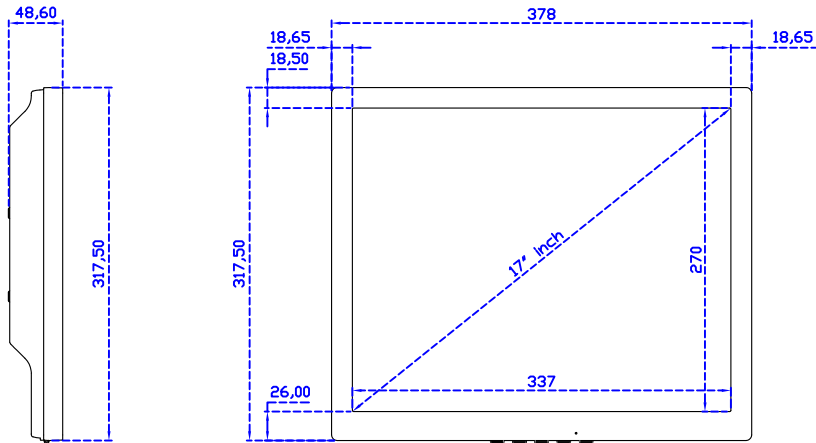

17" Touch Monitor.
(VESA Mount)

AIM-TMxxx170-G05 N