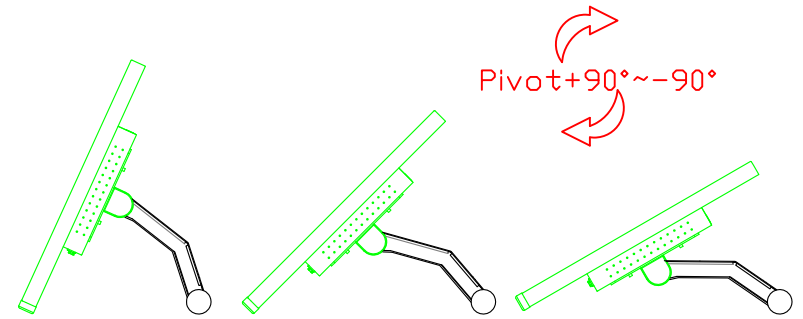

Software Feature :

Draw Test	Position and linearity verification
Controller	Support multiple controllers
Languages	English · Simple Chinese · Traditional Chinese · Japanese · French · German · Spanish · Korean · Arabic · Czech · Danish · Dutch · Greek · Hungarian · Italian · Norwegian · Russian · Polish · Portuguese · Slovenian · Swedish · Thai · Turkish
Mouse Emulator	Right / left button emulation. Auto Right / left Click (PDA function)
Touch Style	Drawing a Mode · button a Mode · Touch Off/ on Switch
Double Click	Configurable double click speed · Configurable double click area
Sound Modes	No sound · Touch down · Touch up
Display Support	display rotation · Support multiple monitors
Division Pattern	Support two halves and four parts with touch function, you can also create your own division patterns.
Settings:	
Edge compensation	Support edge compensation and you can also add your own numbers for it.
Support O.S	All Windows-32/64bit O.S Android ; Linux ; MAC

AIM-TMPCTU170-V05

3 Year Warranty
LCD Panel 1 Year

17" Touch Monitor.
(VESA Mount)

AIM-TMxxx170-G05 N

17" Desktop Touch Monitor.
(Foldable Stand)

AIM-TMxxx170-G05

17" Desktop Touch Monitor.
(Photo Stand)

AIM-TMxxx170-P05