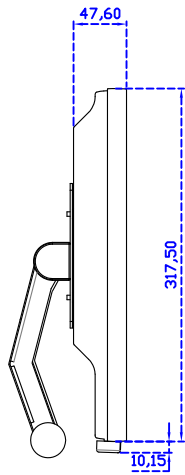

17" Projected capacitive Multi-Touch Monitor

Display Specifications :

Active Area	337 × 270 mm
Pixel Pitch	0.264 × 0.264 mm
Brightness	250 cd/m ²
Contrast Ratio	1000 : 1
Resolution	1280 x 1024 (SXGA)
Viewing Angle	L/R176° ; U/D170°
Response Time	5ms (Tr + Tf)
Display Colors	16.7M
Display Modes	640×480 ; 800×600 ; 1024×768 ; 1280×1024
Signal input	VGA ; Audio ; DVI
Speaker	1W (8Ω) × 1
OSD Keyboard	⊙Power ⊙Auto adjust ⊕ ⊖ ⊙Menu
Power Source	DC 12V (DC Jack Φ2.1mm)
Power Consumption	≤15w
Storage 、 Operation	-20~60°C ; 0~50°C
VESA	75×75 mm
Casing Colors	Black (White)
Casing Size 、 Weight	378 × 317.5 × 48.6 mm ; 3.9 kg (W×H×D) (Without Stand)
Carton 、 gross weight	440 × 455 × 155 mm ; 5.2 kg (W×H×D)
Accessory	VGA cable / Audio cable / AC90~260V Adapter / Power cable / USB or RS232 cable / Touch pen / Cleaning wipes / Driver Disk ※DVI cable (Optional)

AIM-TMPCTU170-V05

3 Year Warranty
LCD Panel 1 Year

17" Touch Monitor.
(VESA Mount)

AIM-TMxxx170-G05 N

17" Desktop Touch Monitor.
(Foldable Stand)

AIM-TMxxx170-G05

17" Desktop Touch Monitor.
(Photo Stand)

AIM-TMxxx170-P05