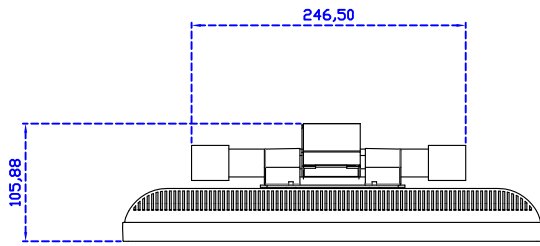

AIM-TMPCTU170-V05

3 Year Warranty
LCD Panel 1 Year

17" Touch Monitor.
(VESA Mount)

AIM-TMxxx170-G05 N

17" Desktop Touch Monitor.
(Foldable Stand)

AIM-TMxxx170-G05

17" Desktop Touch Monitor.
(Photo Stand)

AIM-TMxxx170-P05