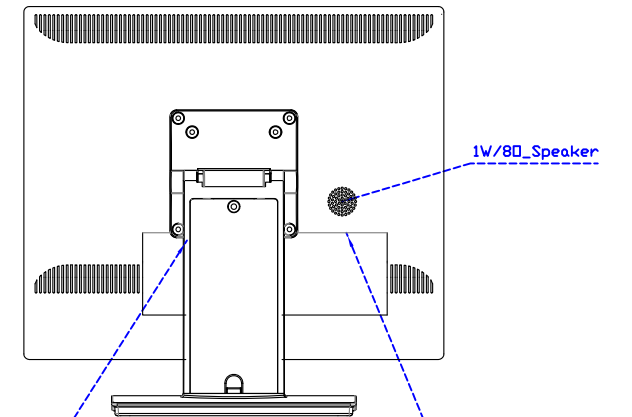

Software Feature :

Draw Test	Position and linearity verification
Controller	Support multiple controllers
Languages	English · Simple Chinese · Traditional Chinese · Japanese · French · German · Spanish · Korean · Arabic · Czech · Danish · Dutch · Greek · Hungarian · Italian · Norwegian · Russian · Polish · Portuguese · Slovenian · Swedish · Thai · Turkish
Mouse Emulator	Right / left button emulation. Auto Right / left Click (PDA function)
Touch Style	Drawing a Mode · button a Mode · Touch Off/ on Switch
Double Click	Configurable double click speed · Configurable double click area
Sound Modes	No sound · Touch down · Touch up
Display Support	display rotation · Support multiple monitors
Division Pattern	Support two halves and four parts with touch function, you can also create your own division patterns.
Settings:	
Edge compensation	Support edge compensation and you can also add your own numbers for it.
Support O.S	All Windows-32/64bit O.S Android ; Linux ; MAC

AIM-TMPCTU170-V05

3 Year Warranty
LCD Panel 1 Year

17" Touch Monitor.
(VESA Mount)

AIM-TMxxx170-G05 N

17" Desktop Touch Monitor.
(Foldable Stand)

AIM-TMxxx170-G05

17" Desktop Touch Monitor.
(Photo Stand)

AIM-TMxxx170-P05