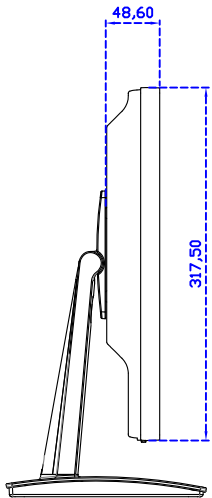

17" Projected capacitive Multi-Touch Monitor

Display Specifications :

Active Area	337 × 270 mm
Pixel Pitch	0.264 × 0.264 mm
Brightness	250 cd/m ²
Contrast Ratio	1000 : 1
Resolution	1280 x 1024 (SXGA)
Viewing Angle	L/R176° ; U/D170°
Response Time	5ms (Tr + Tf)
Display Colors	16.7M
Display Modes	640×480 ; 800×600 ; 1024×768 ; 1280×1024
Signal input	VGA ; Audio ; DVI
Speaker	1W (8Ω) × 1
OSD Keyboard	⊙Power ⊙Auto adjust ⊕ ⊖ ⊙Menu
Power Source	DC 12V (DC Jack Φ2.1mm)
Power Consumption	≤15w
Storage 、 Operation	-20~60°C ; 0~50°C
VESA	75×75 mm
Casing Colors	Black (White)
Casing Size 、 Weight	378 × 317.5 × 48.6 mm ; 3.9 kg (W×H×D) (Without Stand)
Carton 、 gross weight	440 × 455 × 155 mm ; 5.2 kg (W×H×D)
Accessory	VGA cable / Audio cable / AC90~260V Adapter / Power cable / USB or RS232 cable / Touch pen / Cleaning wipes / Driver Disk ※DVI cable (Optional)

AIM-TMPCTU170-V05

3 Year Warranty
LCD Panel 1 Year

17" Touch Monitor.
(VESA Mount)

AIM-TMxxx170-G05 N

17" Desktop Touch Monitor.
(Foldable Stand)

AIM-TMxxx170-G05

17" Desktop Touch Monitor.
(Photo Stand)

AIM-TMxxx170-P05