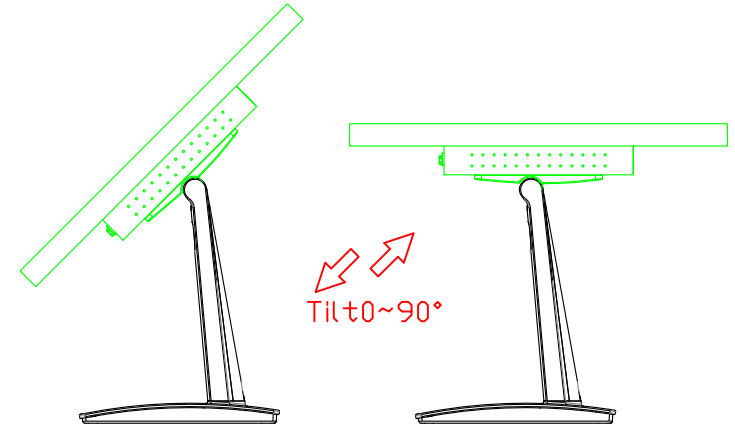

AIM-TMPCTU170-V05

3 Year Warranty
LCD Panel 1 Year

17" Touch Monitor.
(VESA Mount)

AIM-TMxxx170-G05 N

17" Desktop Touch Monitor.
(Foldable Stand)

AIM-TMxxx170-G05

17" Desktop Touch Monitor.
(Photo Stand)

AIM-TMxxx170-P05