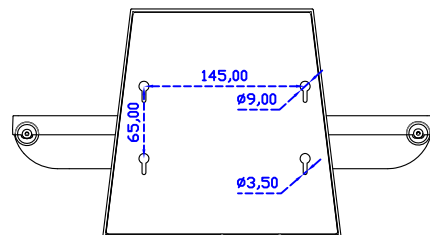

AIM-TMPCTU170-V05

3 Year Warranty
LCD Panel 1 Year

17" Touch Monitor.
(VESA Mount)

AIM-TMxxx170-G05 N

17" Desktop Touch Monitor.
(Foldable Stand)

AIM-TMxxx170-G05

17" Desktop Touch Monitor.
(Photo Stand)

AIM-TMxxx170-P05