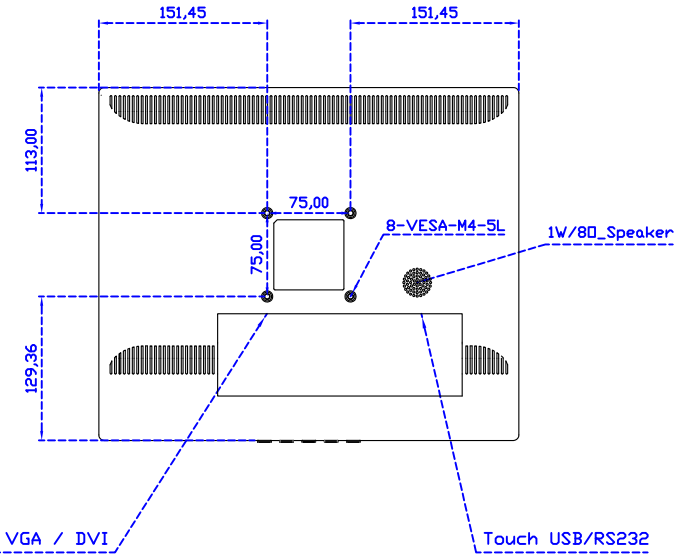

※AiM Touch has the right to update specs without further notice

AIM-TMPCTU170-G05

AIM-TMPCTU170-P05

17" Projected capacitive Multi-Touch Monitor

Touch Feature :

Input Method	Capacitive stylus, Finger
Linearity	≤2.5mm
Surface	≥7H
Life Time	Unlimited
Application	Writing and Signature Capture Capability

Software Feature :

Draw Test	Position and linearity verification
Controller	Support multiple controllers
Languages	English · Simple Chinese · Traditional Chinese · Japanese · French · German · Spanish · Korean · Arabic · Czech · Danish · Dutch · Greek · Hungarian · Italian · Norwegian · Russian · Polish · Portuguese · Slovenian · Swedish · Thai · Turkish
Mouse Emulator	Right / left button emulation. Auto Right / left Click (PDA function)
Touch Style	Drawing a Mode · button a Mode · Touch Off/ on Switch
Double Click	Configurable double click speed · Configurable double click area
Sound Modes	No sound · Touch down · Touch up
Display Support	display rotation · Support multiple monitors
Division Pattern	Support two halves and four parts with touch function, you can also create your own division patterns.
Settings:	
Edge compensation	Support edge compensation and you can also add your own numbers for it.
Support O.S	All Windows-32/64bit O.S Android ; Linux ; MAC

AIM-TMPCTU170-V05

3 Year Warranty
LCD Panel 1 Year

17" Touch Monitor.
(VESA Mount)

AIM-TMxxx170-G05 N

17" Desktop Touch Monitor.
(Foldable Stand)

AIM-TMxxx170-G05

17" Desktop Touch Monitor.
(Photo Stand)

AIM-TMxxx170-P05