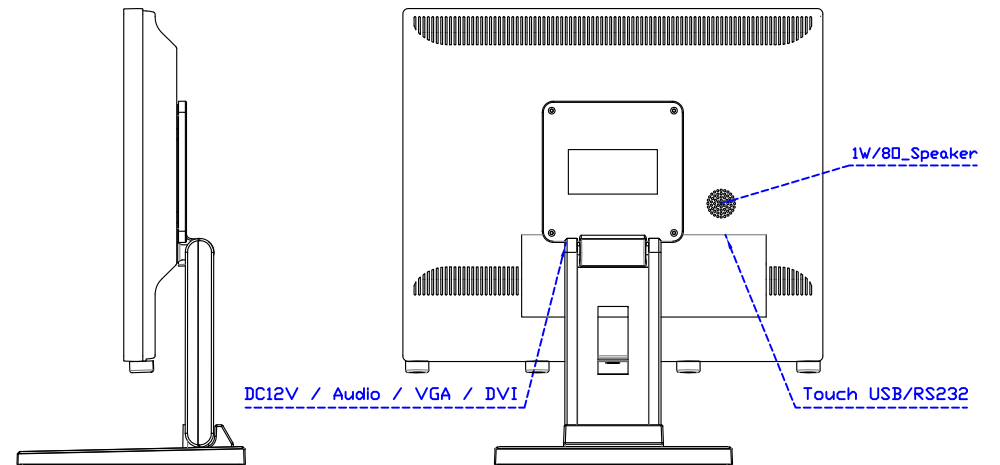

Software Feature :

Draw Test	Position and linearity verification
Controller	Support multiple controllers
Languages	English · Simple Chinese · Traditional Chinese · Japanese · French · German · Spanish · Korean · Arabic · Czech · Danish · Dutch · Greek · Hungarian · Italian · Norwegian · Russian · Polish · Portuguese · Slovenian · Swedish · Thai · Turkish
Mouse Emulator	Right / left button emulation. Auto Right / left Click (PDA function)
Touch Style	Drawing a Mode · button a Mode · Touch Off/ on Switch
Double Click	Configurable double click speed · Configurable double click area
Sound Modes	No sound · Touch down · Touch up
Display Support	display rotation · Support multiple monitors
Division Pattern	Support two halves and four parts with touch function, you can also create your own division patterns.
Settings:	
Edge compensation	Support edge compensation and you can also add your own numbers for it.
Support O.S	All Windows-32/64bit O.S Android ; Linux ; MAC

AIM-TMPCTU170-V05

3 Year Warranty
LCD Panel 1 Year

17" Touch Monitor.
(VESA Mount)

AIM-TMxxx170-G05 N

17" Desktop Touch Monitor.
(Foldable Stand)

AIM-TMxxx170-G05

17" Desktop Touch Monitor.
(Photo Stand)

AIM-TMxxx170-P05

DC12V / Audio / VGA / DVI

17" Desktop Touch Monitor.
(POS Stand)

AIM-TMxxxx170-V05