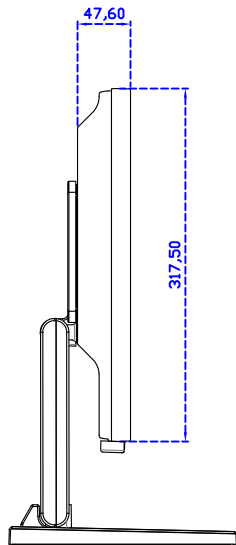

17" Projected capacitive Multi-Touch Monitor

Display Specifications :

Active Area	337 × 270 mm
Pixel Pitch	0.264 × 0.264 mm
Brightness	250 cd/m ²
Contrast Ratio	1000 : 1
Resolution	1280 x 1024 (SXGA)
Viewing Angle	L/R176° ; U/D170°
Response Time	5ms (Tr + Tf)
Display Colors	16.7M
Display Modes	640×480 ; 800×600 ; 1024×768 ; 1280×1024
Signal input	VGA ; Audio ; DVI
Speaker	1W (8Ω) × 1
OSD Keyboard	⊙Power ⊙Auto adjust ⊕ ⊖ ⊙Menu
Power Source	DC 12V (DC Jack Φ2.1mm)
Power Consumption	≤15w
Storage 、 Operation	-20~60°C ; 0~50°C
VESA	75×75 mm
Casing Colors	Black (White)
Casing Size 、 Weight	378 × 317.5 × 48.6 mm ; 3.9 kg (W×H×D) (Without Stand)
Carton 、 gross weight	440 × 455 × 155 mm ; 5.2 kg (W×H×D)
Accessory	VGA cable / Audio cable / AC90~260V Adapter / Power cable / USB or RS232 cable / Touch pen / Cleaning wipes / Driver Disk ※DVI cable (Optional)

AIM-TMPCTU170-V05

3 Year Warranty
LCD Panel 1 Year

17" Touch Monitor.
(VESA Mount)

AIM-TMxxx170-G05 N

17" Desktop Touch Monitor.
(Foldable Stand)

AIM-TMxxx170-G05

17" Desktop Touch Monitor.
(Photo Stand)

AIM-TMxxx170-P05