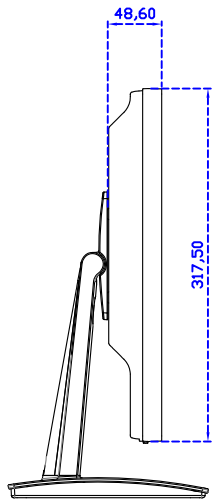

AIM-TMPCTU170-V05

3 Year Warranty
LCD Panel 1 Year

17" Touch Monitor.
(VESA Mount)

AIM-TMxxx170-G05 N

17" Desktop Touch Monitor.
(Foldable Stand)

AIM-TMxxx170-G05

17" Desktop Touch Monitor.
(Photo Stand)

AIM-TMxxx170-P05

DC12V / Audio / VGA / DVI

17" Desktop Touch Monitor.
(POS Stand)

AIM-TMxxxx170-V05