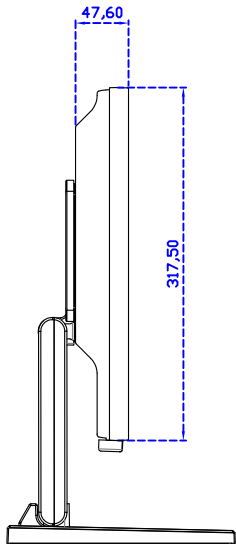

AIM-TMPCTU170-V05

3 Year Warranty
LCD Panel 1 Year

17" Touch Monitor.
(VESA Mount)

AIM-TMxxx170-G05 N

17" Desktop Touch Monitor.
(Foldable Stand)

AIM-TMxxx170-G05

17" Desktop Touch Monitor.
(Photo Stand)

AIM-TMxxx170-P05