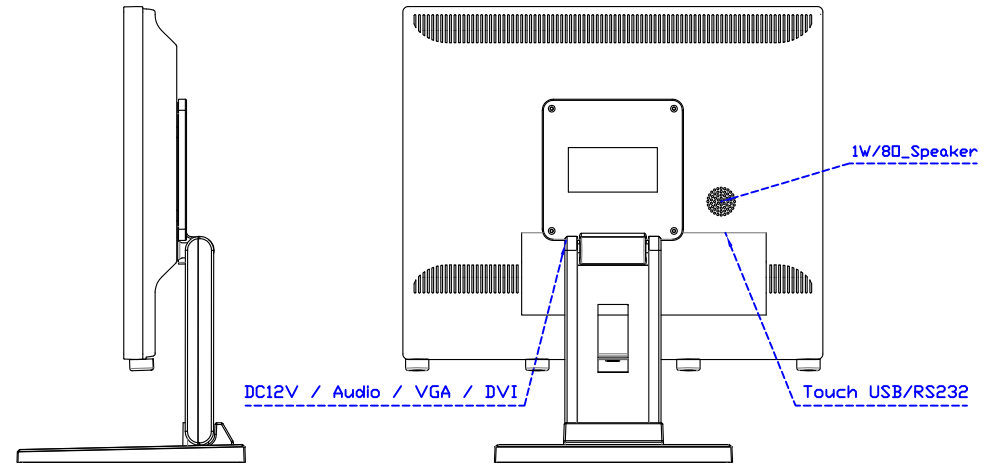

AIM-TMPCTU170-V05

3 Year Warranty
LCD Panel 1 Year

17" Touch Monitor.
(VESA Mount)

AIM-TMxxx170-G05 N

17" Desktop Touch Monitor.
(Foldable Stand)

AIM-TMxxx170-G05

17" Desktop Touch Monitor.
(Photo Stand)

AIM-TMxxx170-P05

DC12V / Audio / VGA / DVI

17" Desktop Touch Monitor.
(POS Stand)

AIM-TMxxxx170-V05