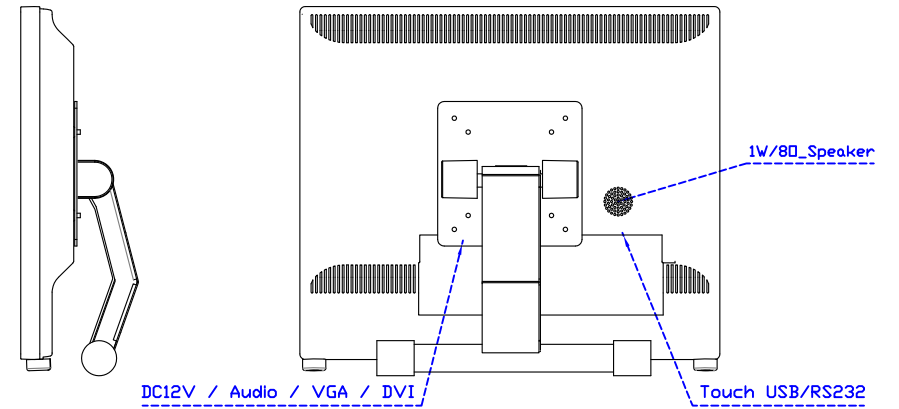

AIM-TMPCTU170-V05

3 Year Warranty
LCD Panel 1 Year

17" Touch Monitor.
(VESA Mount)

AIM-TMxxx170-G05 N

17" Desktop Touch Monitor.
(Foldable Stand)

AIM-TMxxx170-G05

17" Desktop Touch Monitor.
(Photo Stand)

AIM-TMxxx170-P05

DC12V / Audio / VGA / DVI

17" Desktop Touch Monitor.
(POS Stand)

AIM-TMxxxx170-V05