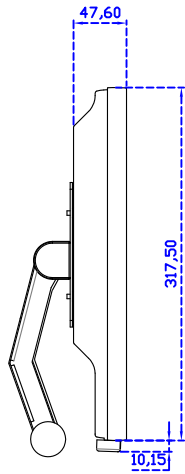

AIM-TMPCTU170-V05

3 Year Warranty
LCD Panel 1 Year

17" Touch Monitor.
(VESA Mount)

AIM-TMxxx170-G05 N

17" Desktop Touch Monitor.
(Foldable Stand)

AIM-TMxxx170-G05

17" Desktop Touch Monitor.
(Photo Stand)

AIM-TMxxx170-P05