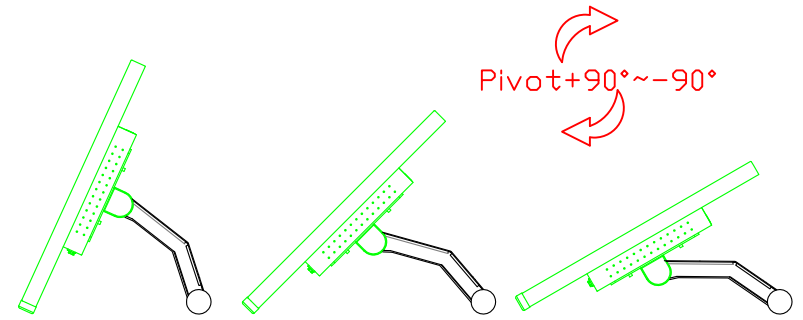

AIM-TMPCTU170-V05

3 Year Warranty
LCD Panel 1 Year

17" Touch Monitor.
(VESA Mount)

AIM-TMxxx170-G05 N

17" Desktop Touch Monitor.
(Foldable Stand)

AIM-TMxxx170-G05

17" Desktop Touch Monitor.
(Photo Stand)

AIM-TMxxx170-P05