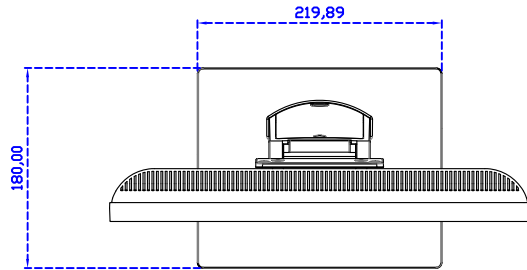

AIM-TMPCTU170-V05

3 Year Warranty
LCD Panel 1 Year

17" Touch Monitor.
(VESA Mount)

AIM-TMxxx170-G05 N

17" Desktop Touch Monitor.
(Foldable Stand)

AIM-TMxxx170-G05

17" Desktop Touch Monitor.
(Photo Stand)

AIM-TMxxx170-P05