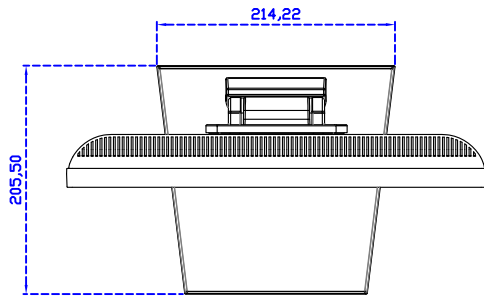

AIM-TMPCTU170-V05

3 Year Warranty
LCD Panel 1 Year

17" Touch Monitor.
(VESA Mount)

AIM-TMxxx170-G05 N

17" Desktop Touch Monitor.
(Foldable Stand)

AIM-TMxxx170-G05

17" Desktop Touch Monitor.
(Photo Stand)

AIM-TMxxx170-P05