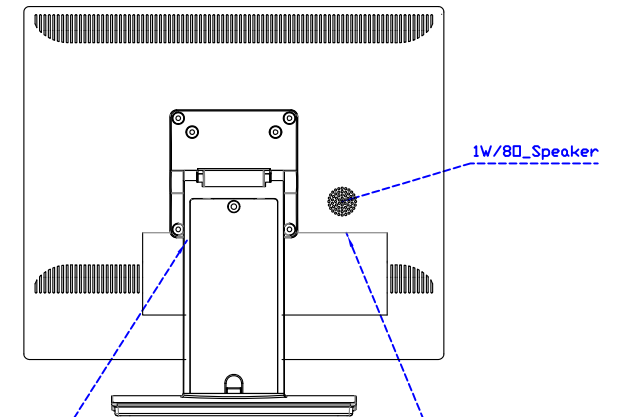

AIM-TMPCTU170-V05

3 Year Warranty
LCD Panel 1 Year

17" Touch Monitor.
(VESA Mount)

AIM-TMxxx170-G05 N

17" Desktop Touch Monitor.
(Foldable Stand)

AIM-TMxxx170-G05

17" Desktop Touch Monitor.
(Photo Stand)

AIM-TMxxx170-P05