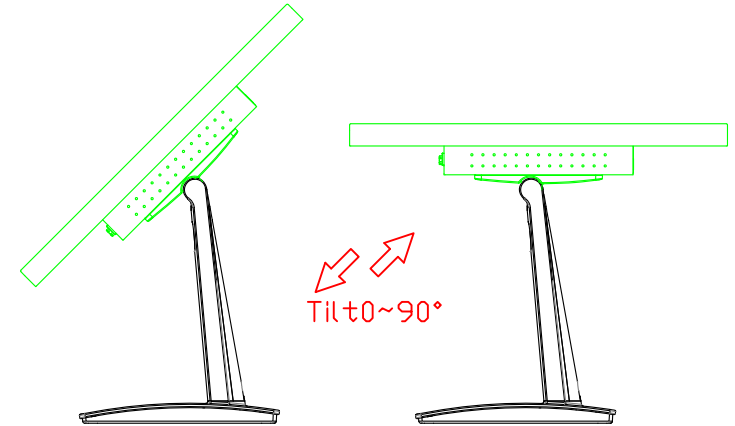

AIM-TMPCTU170-V05

3 Year Warranty
LCD Panel 1 Year

17" Touch Monitor.
(VESA Mount)

AIM-TMxxx170-G05 N

17" Desktop Touch Monitor.
(Foldable Stand)

AIM-TMxxx170-G05

17" Desktop Touch Monitor.
(Photo Stand)

AIM-TMxxx170-P05