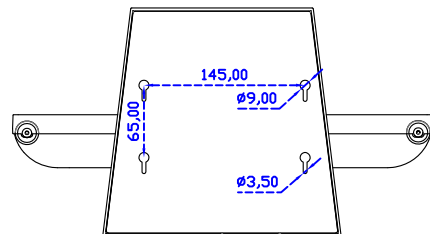

AIM-TMPCTU170-V05

3 Year Warranty
LCD Panel 1 Year

17" Touch Monitor.
(VESA Mount)

AIM-TMxxx170-G05 N

17" Desktop Touch Monitor.
(Foldable Stand)

AIM-TMxxx170-G05

17" Desktop Touch Monitor.
(Photo Stand)

AIM-TMxxx170-P05