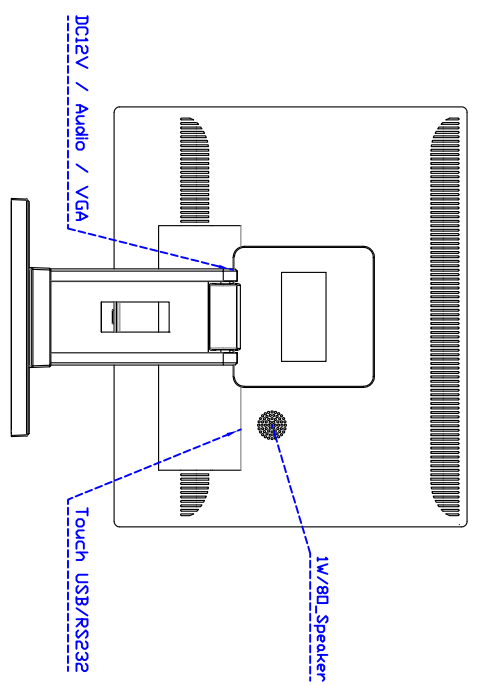

## Display Specifications :

Active Area	337 × 270 mm
Pixel Pitch	0.264 × 0.264 mm
Brightness	250 cd/m <sup>2</sup>
Contrast Ratio	1000 : 1
Resolution	1280 x 1024 ( SXGA )
Viewing Angle	L/R 176° ; U/D 170°
Response Time	5 ms ( Tr + Tf )
Display Colors	16.7M
Display Modes	640×480 ; 800×600 ; 1024×768 ; 1280×1024
Signal input	VGA ; Audio
Mini-Audio out	1W ( 8Ω ) ×1
OSD Keyboard	⊙Power ⊙Auto adjust ⊕+ ⊖- ⊙Menu
Power Source	DC 12V ; ≤15w ; Standby ≤1w
Power Consumption	
Storage · Operation	-20~60°C ; 0~50°C
VESA	75×75 mm
Casing Colors	Black
Casing Size · Weight	378 × 317.5 × 48.6 mm ; 5.3kg ( W×H×D )
Carton · gross weight	440 × 455 × 155 mm ; 6.6kg ( W×H×D )

## Software Feature :

Draw Test Controller	Position and linearity verification Support multiple controllers
Languages	English · Simple Chinese · Traditional Chinese · Japanese · French · German · Spanish · Korean · Arabic · Czech · Danish · Dutch · Greek · Hungarian · Italian · Norwegian · Russian · Polish · Portuguese · Slovenian · Swedish · Thai · Turkish
Mouse Emulator	Right / left button emulation. Auto Right / left Click ( PDA function )
Touch Style	Drawing a Mode · button a Mode · Touch Off/ on Switch
Double Click	Configurable double click speed · Configurable double click area
Sound Modes	No sound · Touch down · Touch up
Display Support	display rotation · Support multiple monitors
Division Pattern Settings:	Support two halves and four parts with touch function, you can also create your own division patterns.
Edge compensation	Support edge compensation and you can also add your own numbers for it.
Support O.S	All Windows-32 bit O.S Windows7-8-10 ; XP-64 bit O.S Android ; A II Linux ; MAC

## Order information :

AIM-TMPCTU170-G01 :	【VGA/AUDIO/USB-TOUCH】	AIM-TMPCTU170-G02 :	【VGA/AUDIO/RS232-TOUCH】
AIM-TMPCTU170-G05 :	【VGA/DVI/AUDIO/USB-TOUCH】	AIM-TMPCTU170-G06 :	【VGA/DVI/AUDIO/RS232-TOUCH】
Accessory	VGA Cable/AC90~260V Adapter/Power Cable/Audio Cable/USB or RS232 Cable/Cleaning wipes/Driver Disk ※DVI Cable		