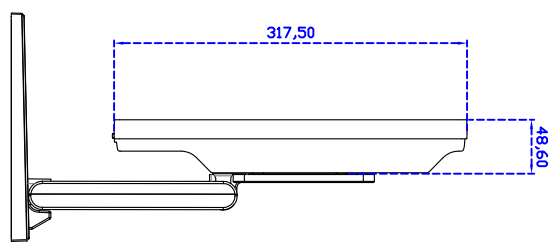

17" Desktop Touch Monitor.

AIM-TMxxxx170-G01