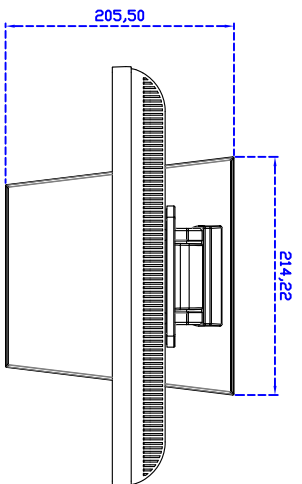

## Display Specifications :

Active Area	337 × 270 mm
Pixel Pitch	0.264 × 0.264 mm
Brightness	250 cd/m <sup>2</sup>
Contrast Ratio	1000 : 1
Resolution	1280 x 1024 ( SXGA )
Viewing Angle	L/R 176° ; U/D 170°
Response Time	5 ms ( Tr + Tf )
Display Colors	16.7M
Display Modes	640×480 ; 800×600 ; 1024×768 ; 1280×1024
Signal input	VGA ; Audio
Mini-Audio out	1W ( 8Ω ) ×1
OSD Keyboard	⊙Power ⊙Auto adjust ⊕+ ⊖- ⊙Menu
Power Source	DC 12V ; ≤15w ; Standby ≤1w
Power Consumption	
Storage · Operation	-20~60°C ; 0~50°C
VESA	75×75 mm
Casing Colors	Black
Casing Size · Weight	378 × 317.5 × 48.6 mm ; 5.3kg ( W×H×D )
Carton · gross weight	440 × 455 × 155 mm ; 6.6kg ( W×H×D )

## Software Feature :

Draw Test Controller	Position and linearity verification Support multiple controllers
Languages	English · Simple Chinese · Traditional Chinese · Japanese · French · German · Spanish · Korean · Arabic · Czech · Danish · Dutch · Greek · Hungarian · Italian · Norwegian · Russian · Polish · Portuguese · Slovenian · Swedish · Thai · Turkish
Mouse Emulator	Right / left button emulation. Auto Right / left Click ( PDA function )
Touch Style	Drawing a Mode · button a Mode · Touch Off/ on Switch
Double Click	Configurable double click speed · Configurable double click area
Sound Modes	No sound · Touch down · Touch up
Display Support	display rotation · Support multiple monitors
Division Pattern Settings:	Support two halves and four parts with touch function, you can also create your own division patterns.
Edge compensation	Support edge compensation and you can also add your own numbers for it.
Support O.S	All Windows-32 bit O.S Windows7-8-10 ; XP-64 bit O.S Android ; A II Linux ; MAC

## Order information :

AIM-TMPCTU170-G01 :	【VGA/AUDIO/USB-TOUCH】	AIM-TMPCTU170-G02 :	【VGA/AUDIO/RS232-TOUCH】
AIM-TMPCTU170-G05 :	【VGA/DVI/AUDIO/USB-TOUCH】	AIM-TMPCTU170-G06 :	【VGA/DVI/AUDIO/RS232-TOUCH】
Accessory	VGA Cable/AC90~260V Adapter/Power Cable/Audio Cable/USB or RS232 Cable/Cleaning wipes/Driver Disk ※DVI Cable		