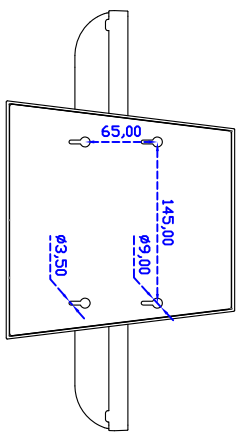

## Display Specifications :

Active Area	337 × 270 mm
Pixel Pitch	0.264 × 0.264 mm
Brightness	250 cd/m <sup>2</sup>
Contrast Ratio	1000 : 1
Resolution	1280 x 1024 ( SXGA )
Viewing Angle	L/R 176° ; U/D 170°
Response Time	5 ms ( Tr + Tf )
Display Colors	16.7M
Display Modes	640×480 ; 800×600 ; 1024×768 ; 1280×1024
Signal input	VGA ; Audio
Mini-Audio out	1W ( 8Ω ) ×1
OSD Keyboard	⊙Power ⊙Auto adjust ⊕+ ⊖- ⊙Menu
Power Source	DC 12V ; ≤15w ; Standby ≤1w
Power Consumption	
Storage · Operation	-20~60°C ; 0~50°C
VESA	75×75 mm
Casing Colors	Black
Casing Size · Weight	378 × 317.5 × 48.6 mm ; 5.3kg ( W×H×D )
Carton · gross weight	440 × 455 × 155 mm ; 6.6kg ( W×H×D )

## Software Feature :

Draw Test Controller	Position and linearity verification Support multiple controllers
Languages	English · Simple Chinese · Traditional Chinese · Japanese · French · German · Spanish · Korean · Arabic · Czech · Danish · Dutch · Greek · Hungarian · Italian · Norwegian · Russian · Polish · Portuguese · Slovenian · Swedish · Thai · Turkish
Mouse Emulator	Right / left button emulation. Auto Right / left Click ( PDA function )
Touch Style	Drawing a Mode · button a Mode · Touch Off/ on Switch
Double Click	Configurable double click speed · Configurable double click area
Sound Modes	No sound · Touch down · Touch up
Display Support	display rotation · Support multiple monitors
Division Pattern Settings:	Support two halves and four parts with touch function, you can also create your own division patterns.
Edge compensation	Support edge compensation and you can also add your own numbers for it.
Support O.S	All Windows-32 bit O.S Windows7-8-10 ; XP-64 bit O.S Android ; A II Linux ; MAC

## Order information :

AIM-TMPCTU170-G01 :	【VGA/AUDIO/USB-TOUCH】	AIM-TMPCTU170-G02 :	【VGA/AUDIO/RS232-TOUCH】
AIM-TMPCTU170-G05 :	【VGA/DVI/AUDIO/USB-TOUCH】	AIM-TMPCTU170-G06 :	【VGA/DVI/AUDIO/RS232-TOUCH】
Accessory	VGA Cable/AC90~260V Adapter/Power Cable/Audio Cable/USB or RS232 Cable/Cleaning wipes/Driver Disk ※DVI Cable		