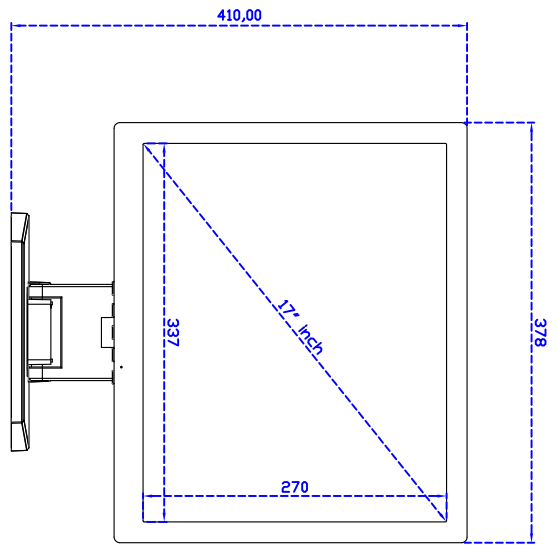

17" Desktop Touch Monitor.

AIM-TMxxxx170-G01