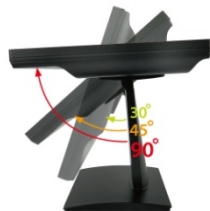

17" inch Touch Monitor "POS-styler" (Pure Flat Project capacitive Multi-Touch)

Display Specifications :

Active Area	337 × 270 mm
Pixel Pitch	0.264 × 0.264 mm
Brightness	250 cd/m²
Contrast Ratio	1000 : 1
Resolution	1280 x 1024 (SXGA)
Viewing Angle	L/R 176° ; U/D 170°
Response Time	5 ms (Tr + Tf)
Display Colors	16.7M
Display Modes	640×480 ; 800×600 ; 1024×768 ; 1280×1024
Signal input	VGA ; Audio ; DVI
Mini-Audio out	1W (8Ω) ×2
OSD Keyboard	⊙Menu/Select ⊖ ⊕ ⊙Auto/Exit ⊙Power
Power Source	DC 12V ; ≤15w ; Standby ≤1w
Power Consumption	
Storage · Operation	-20~60°C ; 0~50°C
VESA	75×75 or 100×100 mm
Casing Colors	Black
Casing Size · Weight	375.4 × 307.8 × 46 mm ; 6kg (W×H×D)
Carton · gross weight	440 × 455 × 155 mm ; 7.5kg (W×H×D)