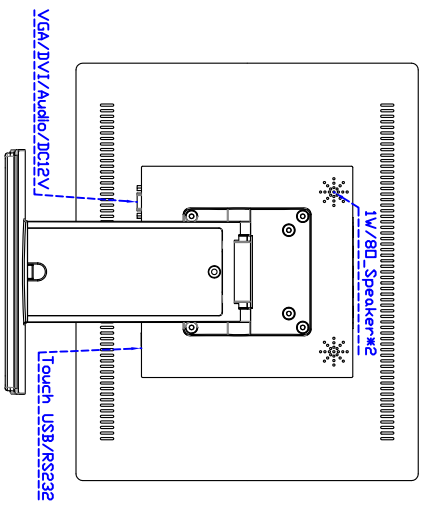

## Display Specifications :

Active Area	337 × 270 mm
Pixel Pitch	0.264 × 0.264 mm
Brightness	250 cd/m <sup>2</sup>
Contrast Ratio	1000 : 1
Resolution	1280 x 1024 ( SXGA )
Viewing Angle	L/R 176° ; U/D 170°
Response Time	5 ms ( Tr + Tf )
Display Colors	16.7M
Display Modes	640×480 ; 800×600 ; 1024×768 ; 1280×1024
Signal input	VGA ; Audio ; DVI
Mini-Audio out	1W ( 8Ω ) ×2
OSD Keyboard	⊙Menu/Select ⊖ ⊕ ⊙Auto/Exit ⊙Power
Power Source	DC 12V ; ≤15w ; Standby ≤1w
Power Consumption	
Storage · Operation	-20~60°C ; 0~50°C
VESA	75×75 or 100×100 mm
Casing Colors	Black
Casing Size · Weight	375.4 × 307.8 × 46 mm ; 6kg ( W×H×D )
Carton · gross weight	440 × 455 × 155 mm ; 7.5kg ( W×H×D )

## Software Feature :

Draw Test	Position and linearity verification
Controller	Support multiple controllers
Languages	English · Simple Chinese · Traditional Chinese · Japanese · French · German · Spanish · Korean · Arabic · Czech · Danish · Dutch · Greek · Hungarian · Italian · Norwegian · Russian · Polish · Portuguese · Slovenian · Swedish · Thai · Turkish
Mouse Emulator	Right / left button emulation. Auto Right / left Click ( PDA function )
Touch Style	Drawing a Mode · button a Mode · Touch Off/ on Switch
Double Click	Configurable double click speed · Configurable double click area
Sound Modes	No sound · Touch down · Touch up
Display Support	display rotation · Support multiple monitors
Division Pattern	Support two halves and four parts with touch function, you can also create your own division patterns.
Settings:	Support edge compensation and you can also add your own numbers for it.
Edge compensation	All Windows-32 bit O.S
Support O.S	Windows7-8-10 : XP-64 bit O.S Android ; A I I Linux ; MAC

## Order Information :

AIM-TMPCT170-R15V : 【VGA/DVI/AUDIO/USB-TOUCH】

AIM-TMPCT170-R16V : 【VGA/DVI/AUDIO/RS232-TOUCH】

Accessory

VGA Cable / Audio Cable / Power Cable / AC90~260V Adapter / USB or RS232 Cable / Cleaning wipes  
Driver Disk ※DVI Cable(Optional)