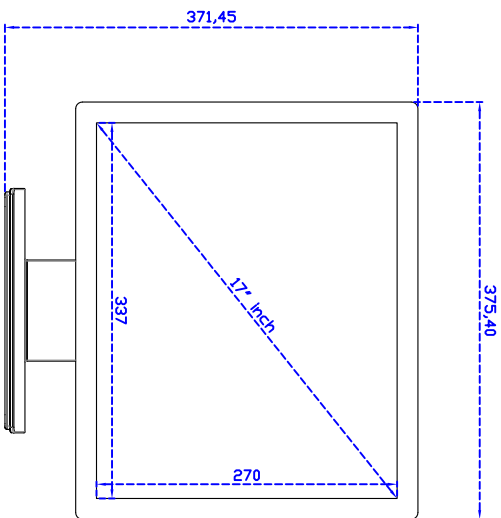

17" Desktop Touch Monitor

AIM-TMPC1170-R15V