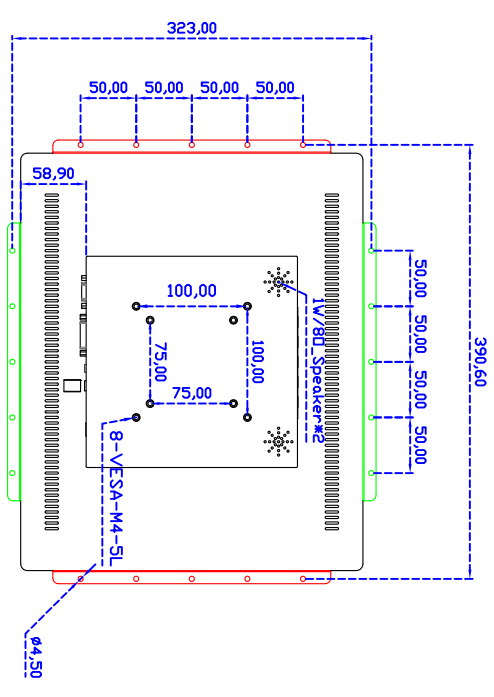

## Display Specifications :

Active Area	337 × 270 mm
Pixel Pitch	0.264 × 0.264 mm
Brightness	250 cd/m <sup>2</sup>
Contrast Ratio	1000 : 1
Resolution	1280 x 1024 ( SXGA )
Viewing Angle	L/R 176° ; U/D 170°
Response Time	5 ms ( Tr + Tf )
Display Colors	16.7M
Display Modes	640×480 ; 800×600 ; 1024×768 ; 1280×1024
Signal input	VGA ; DVI ; Audio
Mini-Audio out	1W ( 8Ω ) ×2
OSD Keyboard	⊙ Menu/Select ⊙ - ⊙ + ⊙ Auto/Exit ⊙ Power
Power Source	DC 12V ; ≤15w ; Standby ≤1w
Power Consumption	
Storage · Operation	-20~60°C ; 0~50°C
VESA	75×75 or 100×100 mm
Casing Colors	Black
Casing Size · Weight	399 × 307.8 × 46 mm ; 5.8kg ( W×H×D )
Carton · gross weight	440 × 455 × 155 mm ; 7.3kg ( W×H×D )

## Software Feature :

Draw Test Controller	Position and linearity verification Support multiple controllers
Languages	English · Simple Chinese · Traditional Chinese · Japanese · French · German · Spanish · Korean · Arabic · Czech · Danish · Dutch · Greek · Hungarian · Italian · Norwegian · Russian · Polish · Portuguese · Slovenian · Swedish · Thai · Turkish
Mouse Emulator	Right / left button emulation. Auto Right / left Click ( PDA function )
Touch Style	Drawing a Mode · button a Mode · Touch Off/ on Switch
Double Click	Configurable double click speed · Configurable double click area
Sound Modes	No sound · Touch down · Touch up
Display Support	display rotation · Support multiple monitors
Division Pattern Settings:	Support two halves and four parts with touch function, you can also create your own division patterns.
Edge compensation	Support edge compensation and you can also add your own numbers for it.
Support O.S	All Windows-32 bit O.S Windows7-8-10 ; XP-64 bit O.S Android ; All Linux ; MAC

## Order Information :

AIM-TMOPPCT170-R15 :	【VGA/DVI/AUDIO/USB-TOUCH】	AIM-TMOPPCT170-R16 :	【VGA/DVI/AUDIO/RS232-TOUCH】
Accessory	VGA Cable / Audio Cable / Power Cable / AC90~260V Adapter / USB or RS232 Cable / Cleaning wipes		
	※DVI Cable(Optional)		

17" Embedded Touch Monitor.

AIM-TMPPCT1170-R15