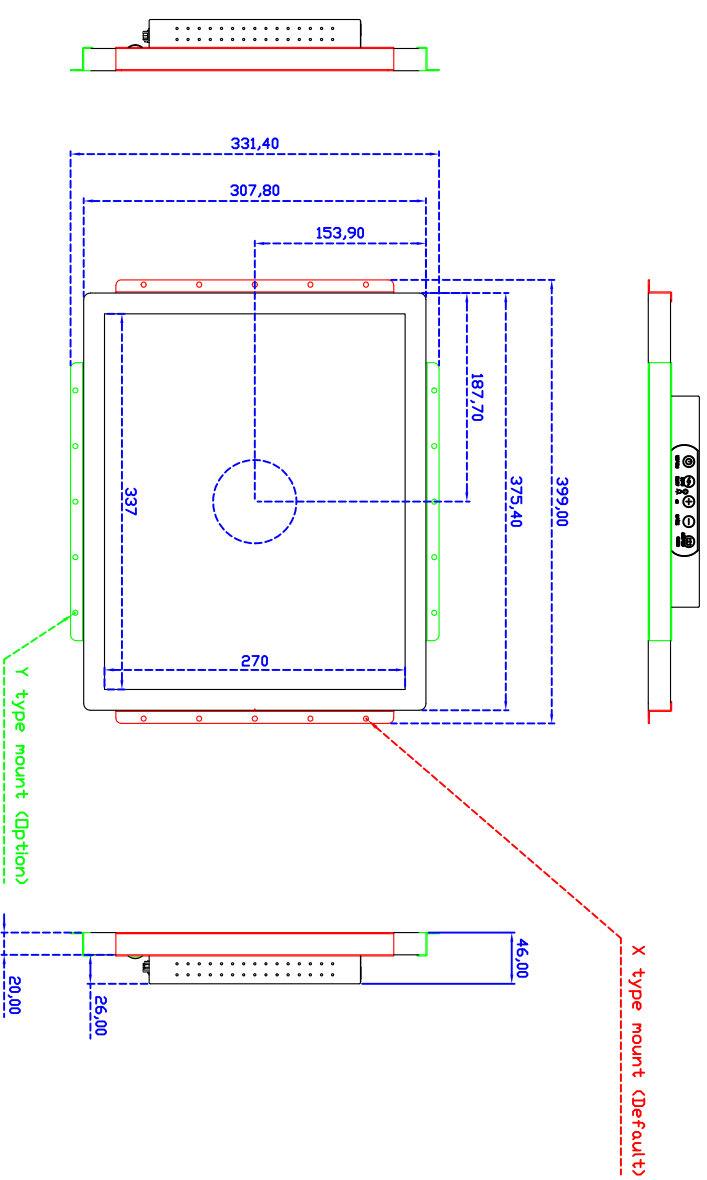

## Display Specifications :

Active Area	337 × 270 mm
Pixel Pitch	0.264 × 0.264 mm
Brightness	250 cd/m <sup>2</sup>
Contrast Ratio	1000 : 1
Resolution	1280 x 1024 ( SXGA )
Viewing Angle	L/R 176° ; U/D 170°
Response Time	5 ms ( Tr + Tf )
Display Colors	16.7M
Display Modes	640×480 ; 800×600 ; 1024×768 ; 1280×1024
Signal input	VGA ; DVI ; Audio
Mini-Audio out	1W ( 8Ω ) ×2
OSD Keyboard	⊙ Menu/Select ⊙ - ⊙ + ⊙ Auto/Exit ⊙ Power
Power Source	DC 12V ; ≤15w ; Standby ≤1w
Power Consumption	
Storage · Operation	-20~60°C ; 0~50°C
VESA	75×75 or 100×100 mm
Casing Colors	Black
Casing Size · Weight	399 × 307.8 × 46 mm ; 5.8kg ( W×H×D )
Carton · gross weight	440 × 455 × 155 mm ; 7.3kg ( W×H×D )

## Software Feature :

Draw Test Controller	Position and linearity verification Support multiple controllers
Languages	English · Simple Chinese · Traditional Chinese · Japanese · French · German · Spanish · Korean · Arabic · Czech · Danish · Dutch · Greek · Hungarian · Italian · Norwegian · Russian · Polish · Portuguese · Slovenian · Swedish · Thai · Turkish
Mouse Emulator	Right / left button emulation. Auto Right / left Click ( PDA function )
Touch Style	Drawing a Mode · button a Mode · Touch Off/ on Switch
Double Click	Configurable double click speed · Configurable double click area
Sound Modes	No sound · Touch down · Touch up
Display Support	display rotation · Support multiple monitors
Division Pattern Settings:	Support two halves and four parts with touch function, you can also create your own division patterns.
Edge compensation	Support edge compensation and you can also add your own numbers for it.
Support O.S	All Windows-32 bit O.S Windows7-8-10 ; XP-64 bit O.S Android ; All Linux ; MAC

17" Embedded Touch Monitor.

AIM-TMPPCT1170-R15