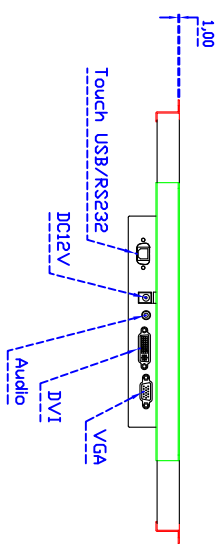

## Display Specifications :

Active Area	337 × 270 mm
Pixel Pitch	0.264 × 0.264 mm
Brightness	250 cd/m <sup>2</sup>
Contrast Ratio	1000 : 1
Resolution	1280 x 1024 ( SXGA )
Viewing Angle	L/R 176° ; U/D 170°
Response Time	5 ms ( Tr + Tf )
Display Colors	16.7M
Display Modes	640×480 ; 800×600 ; 1024×768 ; 1280×1024
Signal input	VGA ; DVI ; Audio
Mini-Audio out	1W ( 8Ω ) ×2
OSD Keyboard	⊙ Menu/Select ⊙ - ⊙ + ⊙ Auto/Exit ⊙ Power
Power Source	DC 12V ; ≤15w ; Standby ≤1w
Power Consumption	
Storage · Operation	-20~60°C ; 0~50°C
VESA	75×75 or 100×100 mm
Casing Colors	Black
Casing Size · Weight	399 × 307.8 × 46 mm ; 5.8kg ( W×H×D )
Carton · gross weight	440 × 455 × 155 mm ; 7.3kg ( W×H×D )

## Software Feature :

Draw Test Controller	Position and linearity verification Support multiple controllers
Languages	English · Simple Chinese · Traditional Chinese · Japanese · French · German · Spanish · Korean · Arabic · Czech · Danish · Dutch · Greek · Hungarian · Italian · Norwegian · Russian · Polish · Portuguese · Slovenian · Swedish · Thai · Turkish
Mouse Emulator	Right / left button emulation. Auto Right / left Click ( PDA function )
Touch Style	Drawing a Mode · button a Mode · Touch Off/ on Switch
Double Click	Configurable double click speed · Configurable double click area
Sound Modes	No sound · Touch down · Touch up
Display Support	display rotation · Support multiple monitors
Division Pattern Settings:	Support two halves and four parts with touch function, you can also create your own division patterns.
Edge compensation	Support edge compensation and you can also add your own numbers for it.
Support O.S	All Windows-32 bit O.S Windows7-8-10 ; XP-64 bit O.S Android ; All Linux ; MAC

## Order Information :

AIM-TMOPPCT170-R15 :	【VGA/DVI/AUDIO/USB-TOUCH】	AIM-TMOPPCT170-R16 :	【VGA/DVI/AUDIO/RS232-TOUCH】
Accessory	VGA Cable / Audio Cable / Power Cable / AC90~260V Adapter / USB or RS232 Cable / Cleaning wipes		
	※DVI Cable(Optional)		