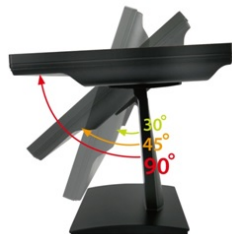

17" inch Touch Monitor (Infrared Ray Multi-Touch)

Products application :

- POS Terminal
- Industrial PC
- Kiosk
- Gaming
- Medical apparatus
- Personal computer
- Mobile GPS
- Office automation
- Security system of the house
- Car-mounted amusement
- Military equipment
- Communicate

17" inch Touch Monitor (Infrared Ray Multi-Touch)

Display Specifications :

Active Area	337 × 270 mm
Pixel Pitch	0.264 × 0.264 mm
Brightness	250 cd/m ²
Contrast Ratio	1000 : 1
Resolution	1280 × 1024 (SXGA)
Viewing Angle	L/R 176° ; U/D170°
Response Time	5 ms (Tr + Tf)
Display Colors	16.7M
Display Modes	640×480 ; 800×600 ; 1024×768 ; 1280×1024
Signal input	VGA ; Audio ; DVI
Mini-Audio out	1W (8Ω) × 2
OSD Keyboard	⊙ Menu/Select ⊙ - ⊙ + ⊙ Auto/Exit ⊙ Power
Power Source	DC 12V ; ≤15w ; Standby ≤1w
Power Consumption	
Storage \ Operation	-20~60°C ; 0~50°C
VESA	75×75 or 100×100 mm
Casing Colors	Black
Casing Size \ Weight	381 × 313 × 52 mm ; 5kg (W×H×D)
Carton \ gross weight	550 × 400 × 180 mm ; 6.5kg (W×H×D)

Touch Feature :

Input Method	It detects anything that blocks lights
Linearity	≤2.5mm
Surface	≥7H
Life Time	Unlimited
Application	Writing and Signature Capture Capability
PC Link	USB or RS232(Single-Touch)