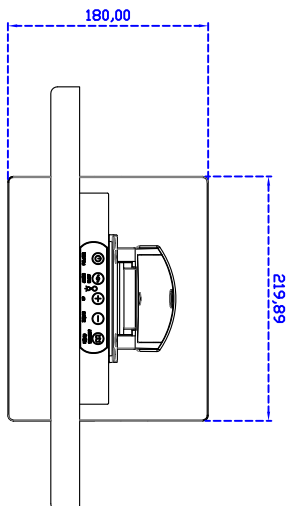

17" inch Touch Monitor (Infrared Ray Multi-Touch)

Display Specifications :

Active Area	337 × 270 mm
Pixel Pitch	0.264 × 0.264 mm
Brightness	250 cd/m ²
Contrast Ratio	1000 : 1
Resolution	1280 × 1024 (SXGA)
Viewing Angle	L/R 176° ; U/D170°
Response Time	5 ms (Tr + Tf)
Display Colors	16.7M
Display Modes	640×480 ; 800×600 ; 1024×768 ; 1280×1024
Signal input	VGA ; Audio ; DVI
Mini-Audio out	1W (8Ω) × 2
OSD Keyboard	⊙ Menu/Select ⊙ - ⊙ + ⊙ Auto/Exit ⊙ Power
Power Source	DC 12V ; ≤15w ; Standby ≤1w
Power Consumption	
Storage \ Operation	-20~60°C ; 0~50°C
VESA	75×75 or 100×100 mm
Casing Colors	Black
Casing Size \ Weight	381 × 313 × 52 mm ; 5kg (W×H×D)
Carton \ gross weight	550 × 400 × 180 mm ; 6.5kg (W×H×D)

Software Feature :

Calibration	4 points or 16 points or 25 points
Draw Test	Position and linearity verification
Controller	Support multiple controllers
Languages	English \ Simple Chinese \ Traditional Chinese \ Japanese \ German
Mouse Emulator	Right / left button emulation. Auto Right / left Click (PDA function)
Touch Style	Drawing a Mode \ button a Mode \ Hide cursor
Double Click	Configurable double click speed \ Configurable double click area
Sound Modes	No sound \ Touch down \ Touch up
Display Support	display rotation \ Support multiple monitors Support two halves and four parts with touch function, you can also create your own division patterns.
Edge compensation	Support edge compensation and you can also add your own numbers for it.
Support O.S	All Windows-32 bit O.S Windows7-8-10 ; XP-64 bit O.S Android ; A II Linux ; MAC

Order Information :

AIM-TMIR170-R01V :	【VGA/DVI/AUDIO/USB-TOUCH】	AIM-TMIR170-R02V :	【VGA/DVI/AUDIO/RS232-TOUCH】
Accessory	VGA Cable/Audio Cable/Power Cable/AC90~260V Adapter/USB or RS232 Cable/Cleaning wipes/Driver Disk		
	※DVI Cable(Optional)		