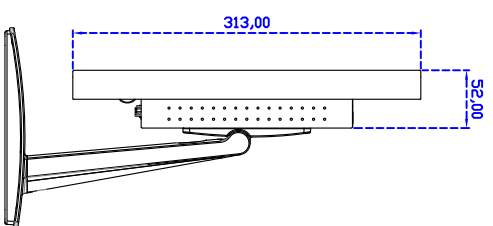

Software Feature :

Calibration	4 points or 16 points or 25 points
Draw Test	Position and linearity verification
Controller	Support multiple controllers
Languages	English \ Simple Chinese \ Traditional Chinese \ Japanese \ German
Mouse Emulator	Right / left button emulation. Auto Right / left Click (PDA function)
Touch Style	Drawing a Mode \ button a Mode \ Hide cursor
Double Click	Configurable double click speed \ Configurable double click area
Sound Modes	No sound \ Touch down \ Touch up
Display Support	display rotation \ Support multiple monitors Support two halves and four parts with touch function, you can also create your own division patterns.
Edge compensation	Support edge compensation and you can also add your own numbers for it.
Support O.S	All Windows-32 bit O.S Windows7-8-10 ; XP-64 bit O.S Android ; A II Linux ; MAC

Order Information :

AIM-TMIR170-R01V :	【VGA/DVI/AUDIO/USB-TOUCH】	AIM-TMIR170-R02V :	【VGA/DVI/AUDIO/RS232-TOUCH】
Accessory	VGA Cable/Audio Cable/Power Cable/AC90~260V Adapter/USB or RS232 Cable/Cleaning wipes/Driver Disk		
	※DVI Cable(Optional)		