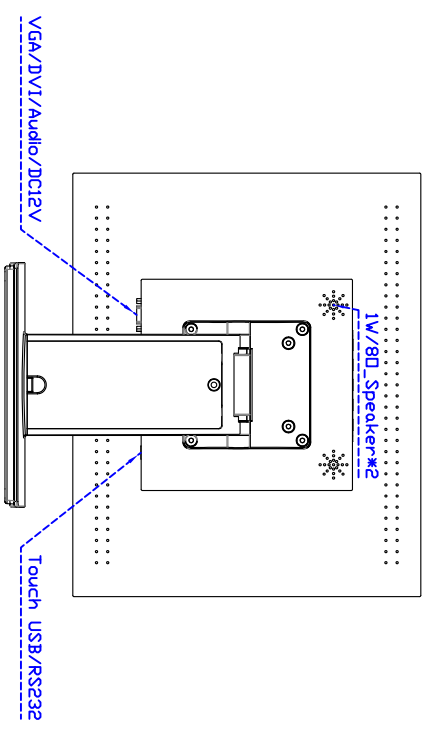

Touch Feature :

Input Method	It detects anything that blocks lights
Linearity	≤2.5mm
Surface	≥7H
Life Time	Unlimited
Application	Writing and Signature Capture Capability
PC Link	USB or RS232(Single-Touch)

Software Feature :

Calibration	4 points or 16 points or 25 points
Draw Test	Position and linearity verification
Controller	Support multiple controllers
Languages	English \ Simple Chinese \ Traditional Chinese \ Japanese \ German
Mouse Emulator	Right / left button emulation. Auto Right / left Click (PDA function)
Touch Style	Drawing a Mode \ button a Mode \ Hide cursor
Double Click	Configurable double click speed \ Configurable double click area
Sound Modes	No sound \ Touch down \ Touch up
Display Support	display rotation \ Support multiple monitors Support two halves and four parts with touch function, you can also create your own division patterns.
Edge compensation	Support edge compensation and you can also add your own numbers for it.
Support O.S	All Windows-32 bit O.S Windows7-8-10 ; XP-64 bit O.S Android ; A II Linux ; MAC

Order Information :

AIM-TMIR170-R01V :	【VGA/DVI/AUDIO/USB-TOUCH】	AIM-TMIR170-R02V :	【VGA/DVI/AUDIO/RS232-TOUCH】
Accessory	VGA Cable/Audio Cable/Power Cable/AC90~260V Adapter/USB or RS232 Cable/Cleaning wipes/Driver Disk		
	※DVI Cable(Optional)		