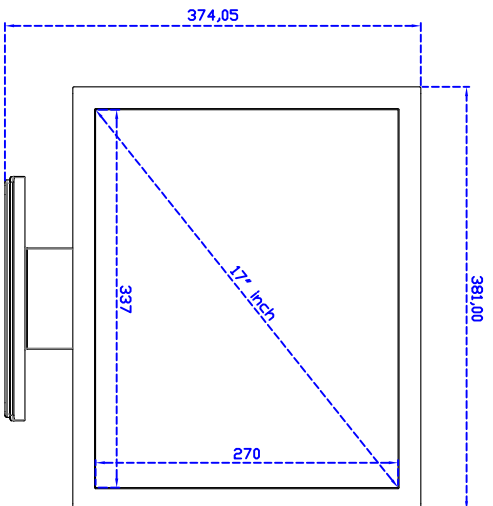

17" Desktop Touch Monitor.

AIM-TMIR170-R01V