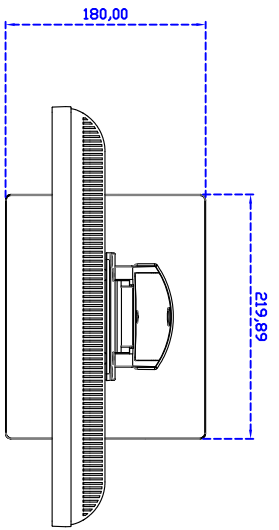

17" Desktop Touch Monitor.

AIM-TMxxxx170-V01