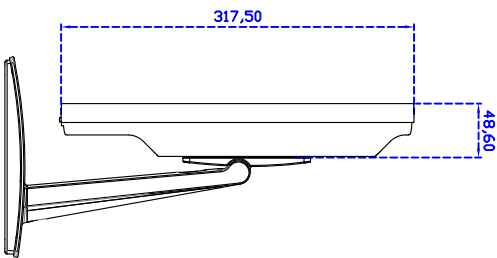

17" Desktop Touch Monitor.

AIM-TMxxxx170-V01