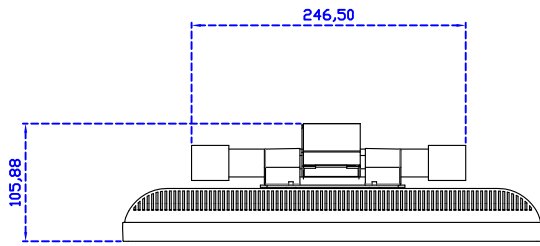

AIM-TM5R170-V07

3 Year Warranty
LCD Panel 1 Year

17" Touch Monitor.
(VESA Mount)

AIM-TMxxxx170-G07 N

17" Desktop Touch Monitor.
(Foldable Stand)

AIM-TMxxx170-G07

17" Desktop Touch Monitor.
(Photo Stand)

AIM-TMxxx170-P07

17" Desktop Touch Monitor.
(POS Stand)

AIM-TMxxxx170-V07