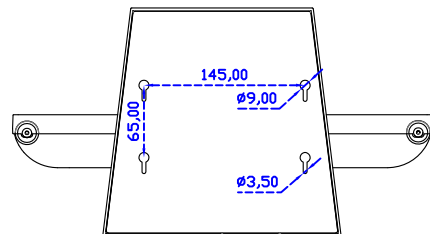

AIM-TM5R170-V07

3 Year Warranty
LCD Panel 1 Year

17" Touch Monitor.
(VESA Mount)

AIM-TMxxxx170-G07 N

17" Desktop Touch Monitor.
(Foldable Stand)

AIM-TMxxx170-G07

17" Desktop Touch Monitor.
(Photo Stand)

AIM-TMxxx170-P07

17" Desktop Touch Monitor.
(POS Stand)

AIM-TMxxxx170-V07