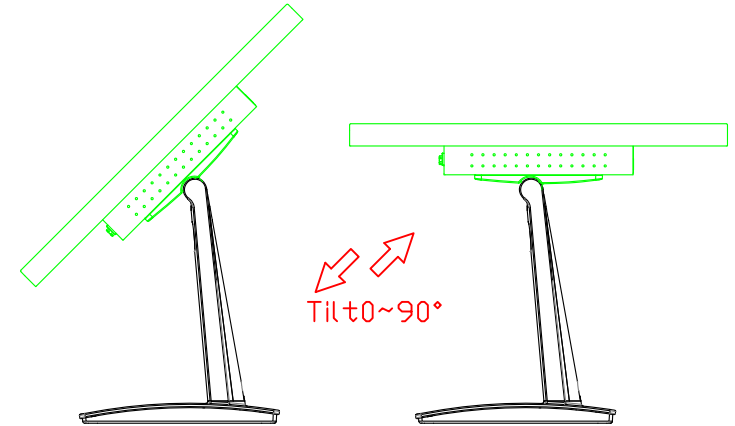

AIM-TM5R170-V07

3 Year Warranty
LCD Panel 1 Year

17" Touch Monitor.
(VESA Mount)

AIM-TMxxxx170-G07 N

17" Desktop Touch Monitor.
(Foldable Stand)

AIM-TMxxx170-G07

17" Desktop Touch Monitor.
(Photo Stand)

AIM-TMxxx170-P07