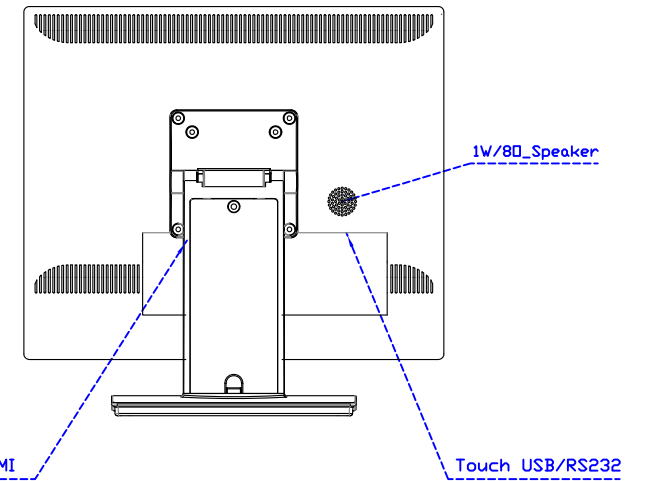

AIM-TM5R170-V07

3 Year Warranty
LCD Panel 1 Year

17" Touch Monitor.
(VESA Mount)

AIM-TMxxxx170-G07 N

17" Desktop Touch Monitor.
(Foldable Stand)

AIM-TMxxx170-G07

17" Desktop Touch Monitor.
(Photo Stand)

AIM-TMxxx170-P07

17" Desktop Touch Monitor.
(POS Stand)

AIM-TMxxxx170-V07