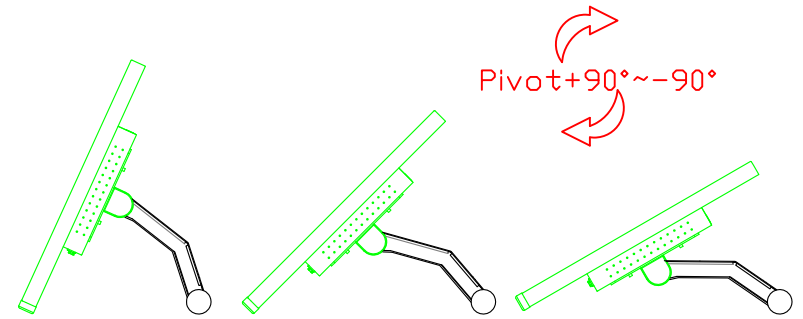

AIM-TM5R170-V07

3 Year Warranty
LCD Panel 1 Year

17" Touch Monitor.
(VESA Mount)

AIM-TMxxxx170-G07 N

17" Desktop Touch Monitor.
(Foldable Stand)

AIM-TMxxx170-G07

17" Desktop Touch Monitor.
(Photo Stand)

AIM-TMxxx170-P07