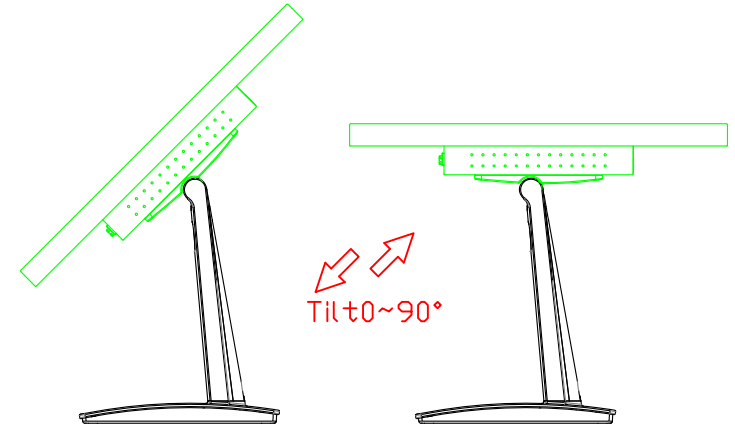

AIM-TM5R170-V05

3 Year Warranty
LCD Panel 1 Year

17" Touch Monitor. (VESA Mount)
AIM-TMxxx170-G05 N

17" Desktop Touch Monitor.
(Foldable Stand)

AIM-TMxxx170-G05

17" Desktop Touch Monitor.
(Photo Stand)

AIM-TMxxx170-P05