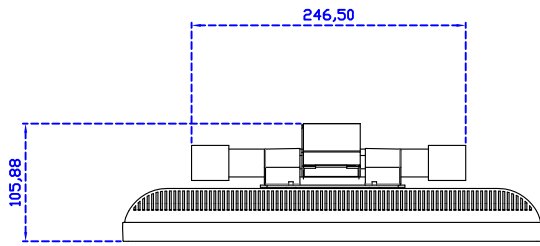

AIM-TM5R170-V05

3 Year Warranty
LCD Panel 1 Year

17" Touch Monitor. (VESA Mount)
AIM-TMxxx170-G05 N

17" Desktop Touch Monitor.
(Foldable Stand)

AIM-TMxxx170-G05

17" Desktop Touch Monitor.
(Photo Stand)

AIM-TMxxx170-P05