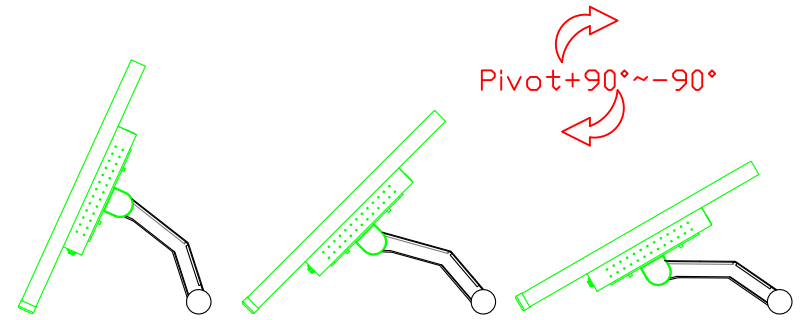

AIM-TM5R170-V05

3 Year Warranty
LCD Panel 1 Year

17" Touch Monitor. (VESA Mount)
AIM-TMxxx170-G05 N

17" Desktop Touch Monitor.
(Foldable Stand)

AIM-TMxxx170-G05

17" Desktop Touch Monitor.
(Photo Stand)

AIM-TMxxx170-P05