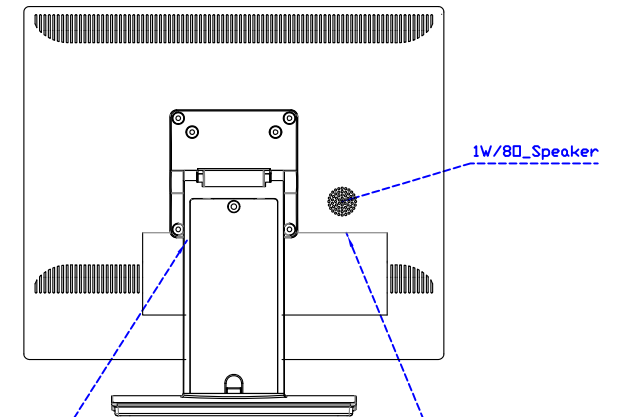

AIM-TM5R170-V05

3 Year Warranty
LCD Panel 1 Year

17" Touch Monitor. (VESA Mount)
AIM-TMxxx170-G05 N

17" Desktop Touch Monitor.
(Foldable Stand)

AIM-TMxxx170-G05

17" Desktop Touch Monitor.
(Photo Stand)

AIM-TMxxx170-P05