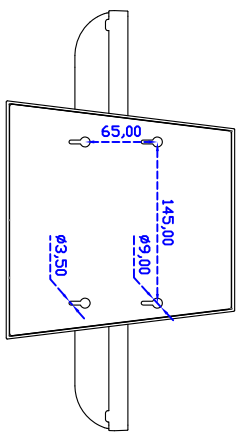

## Display Specifications :

Active Area	337 × 270 mm
Pixel Pitch	0.264 × 0.264 mm
Brightness	250 cd/m <sup>2</sup>
Contrast Ratio	1000 : 1
Resolution	1280 x 1024 ( SXGA )
Viewing Angle	L/R 176° ; U/D 170°
Response Time	5 ms ( Tr + Tf )
Display Colors	16.7M
Display Modes	640×480 ; 800×600 ; 1024×768 ; 1280×1024
Signal input	VGA ; Audio
Mini-Audio out	1W ( 8Ω ) ×1
OSD Keyboard	⊕Power ⊕Auto adjust ⊕+ ⊕- ⊕Menu
Power Source	DC 12V ; ≤15w ; Standby ≤1w
Power Consumption	
Storage	-20~60°C ; 0~50°C
Operation	
VESA	75×75 mm
Casing Colors	Black
Casing Size	378 × 317.5 × 48.6 mm ; 5.3kg ( W×H×D )
Weight	
Carton	440 × 455 × 155 mm ; 6.6kg ( W×H×D )
gross weight	

## Software Feature :

Calibration	Fast full oriental 4 points position
Compensation	Edge compensation. Accuracy 25 points linearity compensation
Draw Test	Position and linearity verification
Controller	Support multiple controllers
Languages	English · Simple Chinese · Traditional Chinese · Japanese · French · German · Spanish · Korean · Arabic · Czech · Danish · Dutch · Greek · Hungarian · Italian · Norwegian · Russian · Polish · Portuguese · Slovenian · Swedish · Thai · Turkish
Mouse Emulator	Right / left button emulation. Auto Right / left Click ( PDA function )
Touch Style	Drawing a Mode · button a Mode · Touch Off/ on Switch
Double Click	Configurable double click speed · Configurable double click area
Sound Modes	No sound · Touch down · Touch up
COM Port Support	COM1 ~ COM255 for Windows and Linux COM1 ~ COM8 for MS- DOS
Display Support	display rotation · Support multiple monitors
Support O.S	All Windows-32 bit O.S Windows7-8-10 ; XP-64 bit O.S MS-DOS : All Linux : MAC

## Order information :

AIM-TM5R170-G01 :	【VGA/AUDIO/USB-TOUCH】	AIM-TM5R170-G02 :	【VGA/AUDIO/RS232-TOUCH】
AIM-TM5R170-G05 :	【VGA/AUDIO/DVI-I/USB-TOUCH】	AIM-TM5R170-G06 :	【VGA/AUDIO/DVI-I/RS232-TOUCH】
Accessory	VGA Cable/AC90~260V Adapter/Power Cable/Audio Cable/USB or RS232 Cable/Touch Pen/Cleaning wipes/Driver Disk ※DVI Cable		