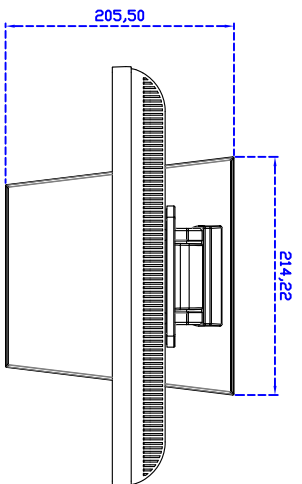

17" Desktop Touch Monitor.

AIM-TMxxxx170-G01