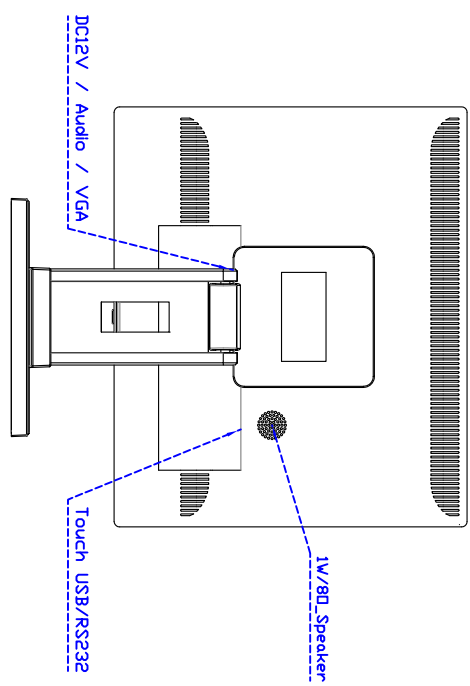

## Display Specifications :

Active Area	337 × 270 mm
Pixel Pitch	0.264 × 0.264 mm
Brightness	250 cd/m <sup>2</sup>
Contrast Ratio	1000 : 1
Resolution	1280 x 1024 ( SXGA )
Viewing Angle	L/R 176° ; U/D 170°
Response Time	5 ms ( Tr + Tf )
Display Colors	16.7M
Display Modes	640×480 ; 800×600 ; 1024×768 ; 1280×1024
Signal input	VGA ; Audio
Mini-Audio out	1W ( 8Ω ) ×1
OSD Keyboard	⊕Power ⊕Auto adjust ⊕+ ⊕- ⊕Menu
Power Source	DC 12V ; ≤15w ; Standby ≤1w
Power Consumption	
Storage	-20~60°C ; 0~50°C
Operation	
VESA	75×75 mm
Casing Colors	Black
Casing Size	378 × 317.5 × 48.6 mm ; 5.3kg ( W×H×D )
Weight	
Carton	440 × 455 × 155 mm ; 6.6kg ( W×H×D )
gross weight	

## Software Feature :

Calibration	Fast full oriental 4 points position
Compensation	Edge compensation. Accuracy 25 points linearity compensation
Draw Test	Position and linearity verification
Controller	Support multiple controllers
Languages	English · Simple Chinese · Traditional Chinese · Japanese · French · German · Spanish · Korean · Arabic · Czech · Danish · Dutch · Greek · Hungarian · Italian · Norwegian · Russian · Polish · Portuguese · Slovenian · Swedish · Thai · Turkish
Mouse Emulator	Right / left button emulation. Auto Right / left Click ( PDA function )
Touch Style	Drawing a Mode · button a Mode · Touch Off/ on Switch
Double Click	Configurable double click speed · Configurable double click area
Sound Modes	No sound · Touch down · Touch up
COM Port Support	COM1 ~ COM255 for Windows and Linux COM1 ~ COM8 for MS- DOS
Display Support	display rotation · Support multiple monitors
Support O.S	All Windows-32 bit O.S Windows7-8-10 ; XP-64 bit O.S MS-DOS : All Linux : MAC

## Order information :

AIM-TM5R170-G01 :	【VGA/AUDIO/USB-TOUCH】	AIM-TM5R170-G02 :	【VGA/AUDIO/RS232-TOUCH】
AIM-TM5R170-G05 :	【VGA/AUDIO/DVI-I/USB-TOUCH】	AIM-TM5R170-G06 :	【VGA/AUDIO/DVI-I/RS232-TOUCH】
Accessory	VGA Cable/AC90~260V Adapter/Power Cable/Audio Cable/USB or RS232 Cable/Touch Pen/Cleaning wipes/Driver Disk ※DVI Cable		