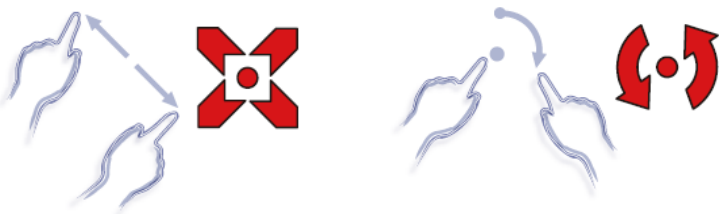

**17" inch Embedded Touch Monitor 8U Rack Mount (Projected capacitive Multi-Touch)**

**Products application :**

- (8U Rack Mount)
- POS Terminal
- Industrial PC
- Kiosk
- Gaming
- Medical apparatus
- Personal computer
- Mobile GPS
- Office automation
- Security system of the house
- Car-mounted amusement
- Military equipment
- Communicate

## Touch Feature :

Input Method	Capacitive stylus, Finger
Linearity	≤2.5mm
Surface	≥7H
Life Time	Unlimited
Application	Writing and Signature Capture Capability
PC Link	USB or RS232(Single-Touch)