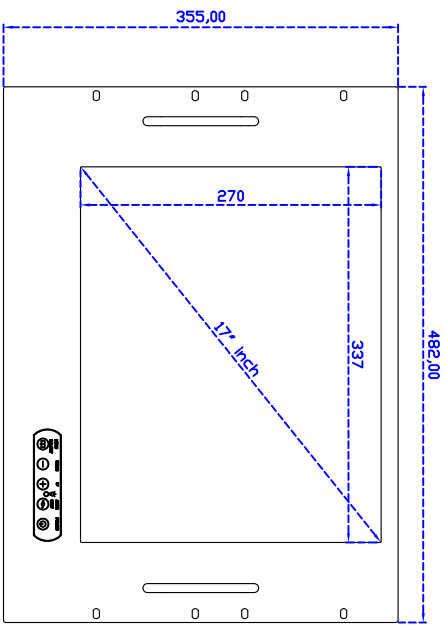

17" 8U Rack Mount Touch Monitor,
AIM-RMxxxx170-R01