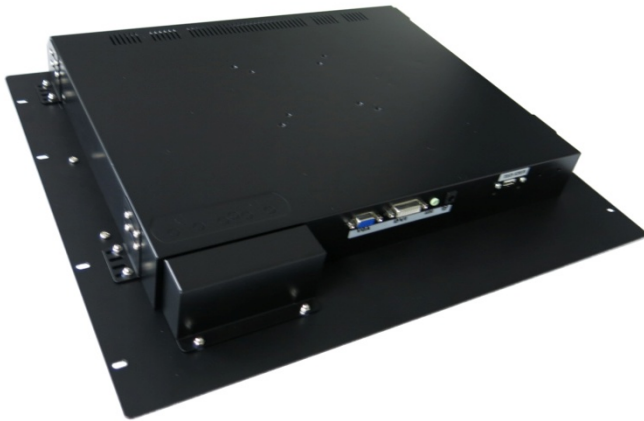

**17" inch Embedded Touch Monitor 8U Rack Mount (Projected capacitive Multi-Touch)**

**Products application :**

- (8U Rack Mount)
- POS Terminal
- Industrial PC
- Kiosk
- Gaming
- Medical apparatus
- Personal computer
- Mobile GPS
- Office automation
- Security system of the house
- Car-mounted amusement
- Military equipment
- Communicate

# 17" inch Embedded Touch Monitor 8U Rack Mount (Projected capacitive Multi-Touch)

## Display Specifications :

Active Area	337 × 270 mm
Pixel Pitch	0.264 × 0.264 mm
Brightness	250 cd/m <sup>2</sup>
Contrast Ratio	1000 : 1
Resolution	1280 x 1024 ( SXGA )
Viewing Angle	L/R 176° ; U/D 170°
Response Time	5 ms ( Tr + Tf )
Display Colors	16.7M
Display Modes	640×480 ; 800×600 ; 1024×768 ; 1280×1024
Signal input	VGA ; Audio ; DVI
Mini-Audio out	1W ( 8Ω ) × 2
OSD Keyboard	⊙ Menu/Select ⊙ - ⊙ + ⊙ Auto/Exit ⊙ Power
Power Source	DC 12V ; ≤15w ; Standby ≤1w
Power Consumption	
Storage \ Operation	-20~60°C ; 0~50°C
VESA	75×75 or 100×100 mm
Casing Colors	Black
Casing Size \ Weight	482 × 355 × 52 mm ; 6.2 kg ( W×H×D )
Carton \ gross weight	550 × 400 × 180 mm ; 7.7 kg ( W×H×D )

## Touch Feature :

Input Method	Capacitive stylus, Finger
Linearity	≤2.5mm
Surface	≥7H
Life Time	Unlimited
Application	Writing and Signature Capture Capability
PC Link	USB or RS232(Single-Touch)