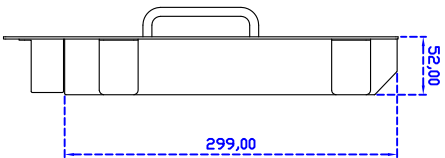

17" 8U Rack Mount Touch Monitor,
AIM-RMxxxx170-R01