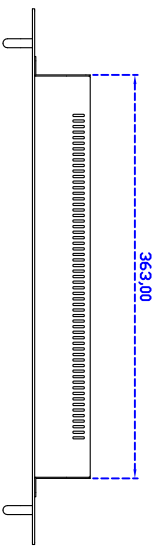

## Display Specifications :

Active Area	337 × 270 mm
Pixel Pitch	0.264 × 0.264 mm
Brightness	250 cd/m <sup>2</sup>
Contrast Ratio	1000 : 1
Resolution	1280 x 1024 ( SXGA )
Viewing Angle	L/R 176° ; U/D 170°
Response Time	5 ms ( Tr + Tf )
Display Colors	16.7M
Display Modes	640×480 ; 800×600 ; 1024×768 ; 1280×1024
Signal input	VGA ; Audio ; DVI
Mini-Audio out	1W ( 8Ω ) × 2
OSD Keyboard	⊙ Menu/Select ⊙ - ⊙ + ⊙ Auto/Exit ⊙ Power
Power Source	DC 12V ; ≤15w ; Standby ≤1w
Power Consumption	
Storage \ Operation	-20~60°C ; 0~50°C
VESA	75×75 or 100×100 mm
Casing Colors	Black
Casing Size \ Weight	482 × 355 × 52 mm ; 6.2 kg ( W×H×D )
Carton \ gross weight	550 × 400 × 180 mm ; 7.7 kg ( W×H×D )

## Software Feature :

Draw Test	Position and linearity verification
Controller	Support multiple controllers
Languages	English \ Simple Chinese \ Traditional Chinese \ Japanese \ French \ German \ Spanish \ Korean \ Arabic \ Czech \ Danish \ Dutch \ Greek \ Hungarian \ Italian \ Norwegian \ Russian \ Polish \ Portuguese \ Slovenian \ Swedish \ Thai \ Turkish
Mouse Emulator	Right / left button emulation. Auto Right / left Click ( PDA function )
Touch Style	Drawing a Mode \ button a Mode \ Touch Off/ on Switch
Double Click	Configurable double click speed \ Configurable double click area
Sound Modes	No sound \ Touch down \ Touch up
Display Support	display rotation \ Support multiple monitors
Division Pattern Settings:	Support two halves and four parts with touch function, you can also create your own division patterns.
Edge compensation	Support edge compensation and you can also add your own numbers for it.
Support O.S	All Windows-32 bit O.S Windows7-8-10 ; XP-64 bit O.S Android ; A II Linux ; MAC

## Order information :

AIM-RMPCTU170-R01 :	【VGA/AUDIO/DVI/USB-TOUCH】	AIM-RMPCTU170-R02 :	【VGA/AUDIO/DVI/RS232-TOUCH】
Accessory	VGA Cable / AC90~260V Adapter / Power Cable / Audio Cable / USB or RS232 Cable / Cleaning wipes / Driver Disk ※DVI Cable(Optional)		