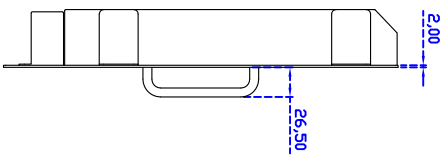

17" 8U Rack Mount Touch Monitor,
AIM-RMxxxx170-R01