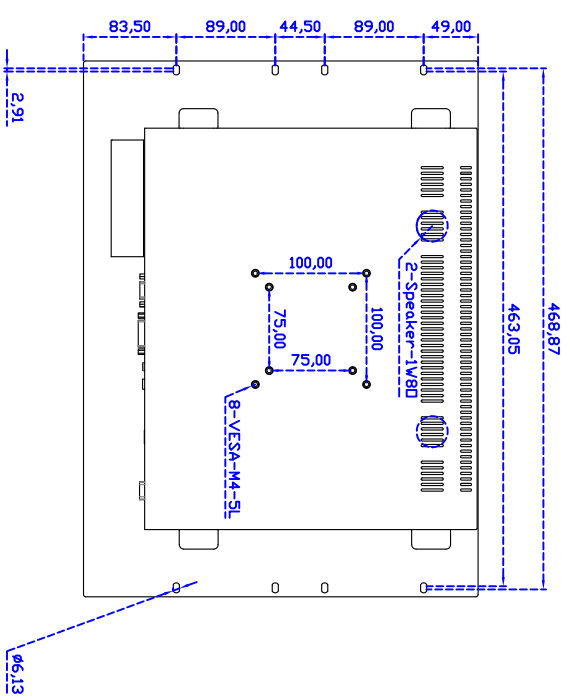

## Display Specifications :

Active Area	337 × 270 mm
Pixel Pitch	0.264 × 0.264 mm
Brightness	250 cd/m <sup>2</sup>
Contrast Ratio	1000 : 1
Resolution	1280 x 1024 ( SXGA )
Viewing Angle	L/R 176° ; U/D 170°
Response Time	5 ms ( Tr + Tf )
Display Colors	16.7M
Display Modes	640×480 ; 800×600 ; 1024×768 ; 1280×1024
Signal input	VGA ; Audio ; DVI
Mini-Audio out	1W ( 8Ω ) × 2
OSD Keyboard	⊙ Menu/Select ⊙ - ⊙ + ⊙ Auto/Exit ⊙ Power
Power Source	DC 12V ; ≤15w ; Standby ≤1w
Power Consumption	
Storage \ Operation	-20~60°C ; 0~50°C
VESA	75×75 or 100×100 mm
Casing Colors	Black
Casing Size \ Weight	482 × 355 × 52 mm ; 6.2 kg ( W×H×D )
Carton \ gross weight	550 × 400 × 180 mm ; 7.7 kg ( W×H×D )

## Software Feature :

Draw Test	Position and linearity verification
Controller	Support multiple controllers
Languages	English \ Simple Chinese \ Traditional Chinese \ Japanese \ French \ German \ Spanish \ Korean \ Arabic \ Czech \ Danish \ Dutch \ Greek \ Hungarian \ Italian \ Norwegian \ Russian \ Polish \ Portuguese \ Slovenian \ Swedish \ Thai \ Turkish
Mouse Emulator	Right / left button emulation. Auto Right / left Click ( PDA function )
Touch Style	Drawing a Mode \ button a Mode \ Touch Off/ on Switch
Double Click	Configurable double click speed \ Configurable double click area
Sound Modes	No sound \ Touch down \ Touch up
Display Support	display rotation \ Support multiple monitors
Division Pattern Settings:	Support two halves and four parts with touch function, you can also create your own division patterns.
Edge compensation	Support edge compensation and you can also add your own numbers for it.
Support O.S	All Windows-32 bit O.S Windows7-8-10 ; XP-64 bit O.S Android ; A II Linux ; MAC

## Order information :

AIM-RMPCTU170-R01 :	【VGA/AUDIO/DVI/USB-TOUCH】	AIM-RMPCTU170-R02 :	【VGA/AUDIO/DVI/RS232-TOUCH】
Accessory	VGA Cable / AC90~260V Adapter / Power Cable / Audio Cable / USB or RS232 Cable / Cleaning wipes / Driver Disk ※DVI Cable(Optional)		