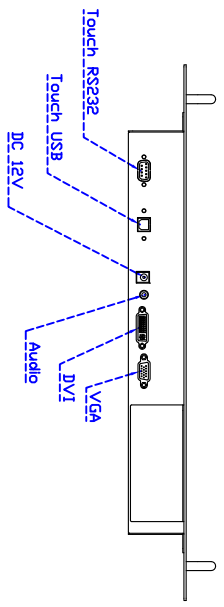

## Display Specifications :

Active Area	337 × 270 mm
Pixel Pitch	0.264 × 0.264 mm
Brightness	250 cd/m <sup>2</sup>
Contrast Ratio	1000 : 1
Resolution	1280 x 1024 ( SXGA )
Viewing Angle	L/R 176° ; U/D 170°
Response Time	5 ms ( Tr + Tf )
Display Colors	16.7M
Display Modes	640×480 ; 800×600 ; 1024×768 ; 1280×1024
Signal input	VGA ; Audio ; DVI
Mini-Audio out	1W ( 8Ω ) × 2
OSD Keyboard	⊙ Menu/Select ⊙ - ⊙ + ⊙ Auto/Exit ⊙ Power
Power Source	DC 12V ; ≤15w ; Standby ≤1w
Power Consumption	
Storage \ Operation	-20~60°C ; 0~50°C
VESA	75×75 or 100×100 mm
Casing Colors	Black
Casing Size \ Weight	482 × 355 × 52 mm ; 6.2 kg ( W×H×D )
Carton \ gross weight	550 × 400 × 180 mm ; 7.7 kg ( W×H×D )

## Software Feature :

Draw Test	Position and linearity verification
Controller	Support multiple controllers
Languages	English \ Simple Chinese \ Traditional Chinese \ Japanese \ French \ German \ Spanish \ Korean \ Arabic \ Czech \ Danish \ Dutch \ Greek \ Hungarian \ Italian \ Norwegian \ Russian \ Polish \ Portuguese \ Slovenian \ Swedish \ Thai \ Turkish
Mouse Emulator	Right / left button emulation. Auto Right / left Click ( PDA function )
Touch Style	Drawing a Mode \ button a Mode \ Touch Off/ on Switch
Double Click	Configurable double click speed \ Configurable double click area
Sound Modes	No sound \ Touch down \ Touch up
Display Support	display rotation \ Support multiple monitors
Division Pattern Settings:	Support two halves and four parts with touch function, you can also create your own division patterns.
Edge compensation	Support edge compensation and you can also add your own numbers for it.
Support O.S	All Windows-32 bit O.S Windows7-8-10 ; XP-64 bit O.S Android ; A II Linux ; MAC

## Order information :

AIM-RMPCTU170-R01 :	【VGA/AUDIO/DVI/USB-TOUCH】	AIM-RMPCTU170-R02 :	【VGA/AUDIO/DVI/RS232-TOUCH】
Accessory	VGA Cable / AC90~260V Adapter / Power Cable / Audio Cable / USB or RS232 Cable / Cleaning wipes / Driver Disk ※DVI Cable(Optional)		