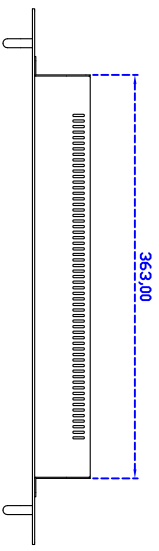

17" 8U Rack Mount Touch Monitor,
AIM-RMxxxx170-R01