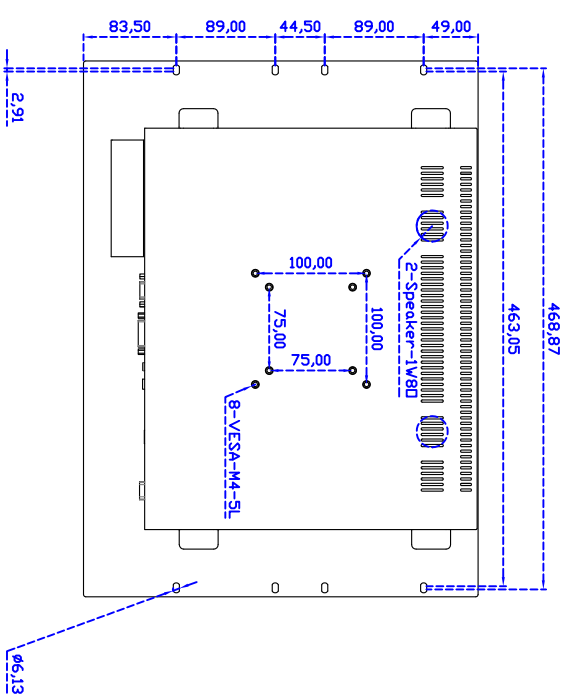

17" 8U Rack Mount Touch Monitor,
AIM-RMxxxx170-R01