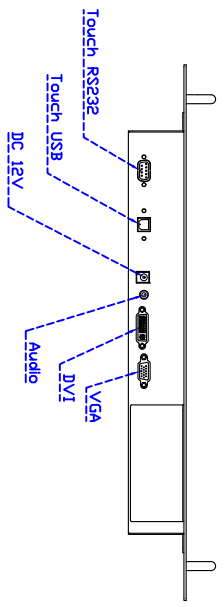

17" 8U Rack Mount Touch Monitor,
AIM-RMxxxx170-R01