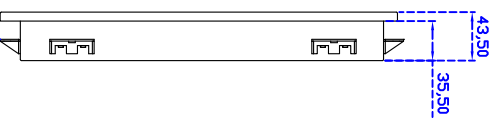

17" Embedded Touch Monitor.

AIM-PMxxxxx170-R21