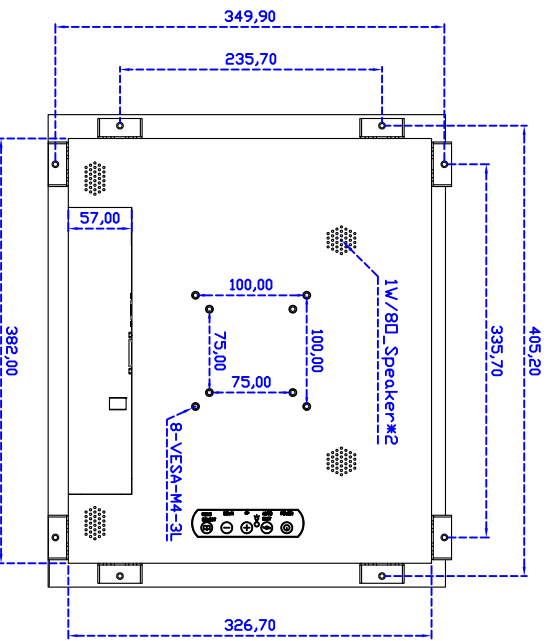

17" inch Embedded Touch Monitor (Projected capacitive Multi-Touch)

Display Specifications :

Active Area	337 × 270 mm
Pixel Pitch	0.264 × 0.264 mm
Brightness	250 cd/m ²
Contrast Ratio	1000 : 1
Resolution	1280 x 1024 (SXGA)
Viewing Angle	L/R 176° ; U/D 170°
Response Time	5 ms (Tr + Tf)
Display Colors	16.7M
Display Modes	640×480 ; 800×600 ; 1024×768 ; 1280×1024
Signal input	VGA ; Audio ; DVI
Mini-Audio out	1W (8Ω) × 2
OSD Keyboard	⊙ Menu/Select ⊙ - ⊙ + ⊙ Auto/Exit ⊙ Power
Power Source	DC 12V ; ≤15w ; Standby ≤1w
Power Consumption	
Storage	-20~60°C ; 0~50°C
Operation	
VESA	75×75 or 100×100 mm
Casing Colors	Black
Casing Size	425 × 357.5 × 43.5 mm ; 4.38 kg (W×H×D)
Weight	
Carton	470 × 125 × 410 mm ; 5.23 kg (W×H×D)
gross weight	

Touch Feature :

Input Method	Capacitive stylus, Finger
Linearity	≤2.5mm
Surface	≥7H
Life Time	Unlimited
Application	Writing and Signature Capture Capability
PC Link	USB or RS232(Single-Touch)

Software Feature :

Draw Test	Position and linearity verification
Controller	Support multiple controllers
Languages	English · Simple Chinese · Traditional Chinese · Japanese · French · German · Spanish · Korean · Arabic · Czech · Danish · Dutch · Greek · Hungarian · Italian · Norwegian · Russian · Polish · Portuguese · Slovenian · Swedish · Thai · Turkish
Mouse Emulator	Right / left button emulation. Auto Right / left Click (PDA function)
Touch Style	Drawing a Mode · button a Mode · Touch Off/ on Switch
Double Click	Configurable double click speed · Configurable double click area
Sound Modes	No sound · Touch down · Touch up
Display Support	display rotation · Support multiple monitors
Division Pattern Settings:	Support two halves and four parts with touch function, you can also create your own division patterns.
Edge compensation	Support edge compensation and you can also add your own numbers for it.
Support O.S	All Windows-32 bit O.S Windows7-8-10 ; XP-64 bit O.S Android ; All Linux ; MAC

17" Embedded Touch Monitor.

AIM-PMxxxxx170-R21