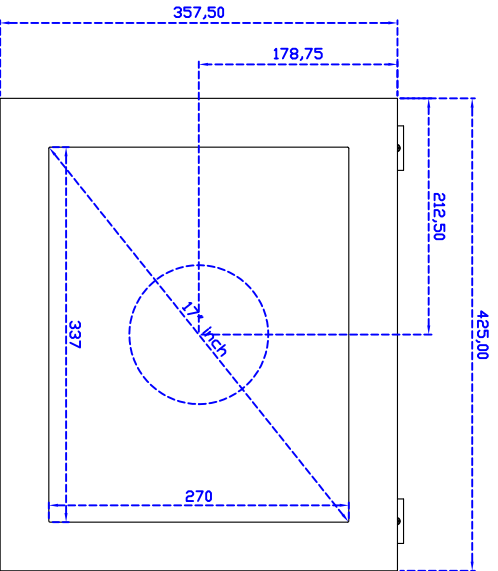

17" inch Embedded Touch Monitor (Projected capacitive Multi-Touch)

Display Specifications :

Active Area	337 × 270 mm
Pixel Pitch	0.264 × 0.264 mm
Brightness	250 cd/m ²
Contrast Ratio	1000 : 1
Resolution	1280 x 1024 (SXGA)
Viewing Angle	L/R 176° ; U/D 170°
Response Time	5 ms (Tr + Tf)
Display Colors	16.7M
Display Modes	640×480 ; 800×600 ; 1024×768 ; 1280×1024
Signal input	VGA ; Audio ; DVI
Mini-Audio out	1W (8Ω) × 2
OSD Keyboard	⊙ Menu/Select ⊙ - ⊙ + ⊙ Auto/Exit ⊙ Power
Power Source	DC 12V ; ≤15w ; Standby ≤1w
Power Consumption	
Storage	-20~60°C ; 0~50°C
Operation	
VESA	75×75 or 100×100 mm
Casing Colors	Black
Casing Size	425 × 357.5 × 43.5 mm ; 4.38 kg (W×H×D)
Weight	
Carton	470 × 125 × 410 mm ; 5.23 kg (W×H×D)
gross weight	

Draw Test	Position and linearity verification
Controller	Support multiple controllers
Languages	English · Simple Chinese · Traditional Chinese · Japanese · French · German · Spanish · Korean · Arabic · Czech · Danish · Dutch · Greek · Hungarian · Italian · Norwegian · Russian · Polish · Portuguese · Slovenian · Swedish · Thai · Turkish
Mouse Emulator	Right / left button emulation. Auto Right / left Click (PDA function)
Touch Style	Drawing a Mode · button a Mode · Touch Off/ on Switch
Double Click	Configurable double click speed · Configurable double click area
Sound Modes	No sound · Touch down · Touch up
Display Support	display rotation · Support multiple monitors
Division Pattern Settings:	Support two halves and four parts with touch function, you can also create your own division patterns.
Edge compensation	Support edge compensation and you can also add your own numbers for it.
Support O.S	All Windows-32 bit O.S Windows7-8-10 ; XP-64 bit O.S Android ; All Linux ; MAC

17" Embedded Touch Monitor.

AIM-PMxxxxx170-R21