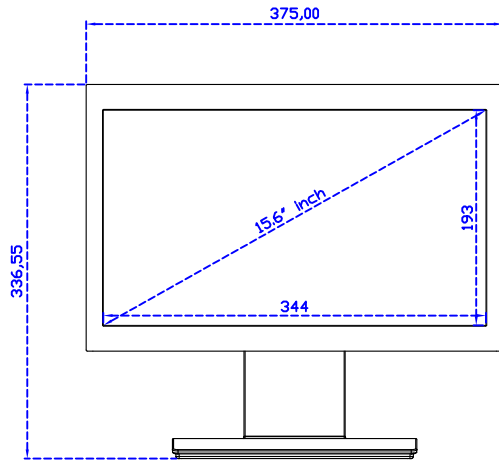

15.6" Projected capacitive Multi-Touch Monitor

Display Specifications :

Active Area	344 × 193 mm
Pixel Pitch	0.17925 × 0.17925 mm
Brightness	300 cd/m ²
Contrast Ratio	700 : 1
Resolution	1920 x 1080 (Full HD)
Viewing Angle	L/R178° ; U/D178°
Response Time	20ms (Tr + Tf)
Display Colors	262K
Display Modes	800×600 ; 1024×768 ; 1280×720 ; 1280×800 ; 1280×1024 ; 1360×768 ; 1440×900 ; 1680×1050 ; 1920×1080
Signal input	VGA ; Audio ; DVI
Speaker	1W (8Ω) × 2
OSD Keyboard	⊕Power ⊕+ ⊕- ⊕Menu
Power Source	DC 12V (DC Jack Φ2.1mm)
Power Consumption	≤10w
Storage 、 Operation	-20~60°C ; 0~50°C
VESA	75×75 mm
Casing Colors	Black (OEM other colors)
Casing Size 、 Weight	375 × 240 × 47 mm ; 2.6 kg (W×H×D) (Without Stand)
Carton 、 gross weight	550 × 400 × 180 mm ; 4.2 kg (W×H×D)
Accessory	VGA cable / Audio cable / AC90~260V Adapter / Power cable / USB or RS232 cable / Cleaning wipes / Driver Disk ※DVI cable (Optional)

AIM-TMPCTU156-T01W V

AIM-TMPCTU156-T01W Y

3 Year Warranty
LCD Panel 1 Year

15.6" Touch Monitor.
 (VESA Mount)

AIM-TMxxxx156-T01W

15.6" Embedded Touch Monitor.
(Open Frame)

AIM-TM□Pxxxx156-T01W

15.6" Desktop Touch Monitor.
(Foldable Stand)

AIM-TMxxxx156-T01W A

15.6" Desktop Touch Monitor.
(Photo Stand)

AIM-TMxxxx156-T01W P

15.6" Desktop Touch Monitor.
(POS Stand)

AIM-TMxxxx156-T01W V

15.6" Desktop Touch Monitor.
(Ergonomic Stand)

AIM-TMxxxx156-T01W Y