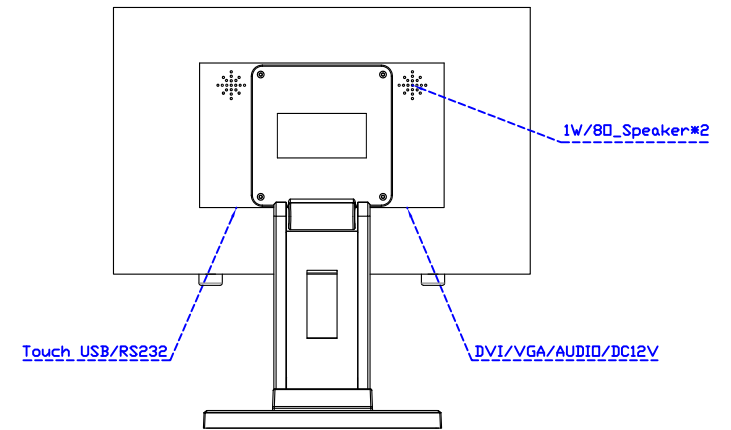

Software Feature :

Draw Test	Position and linearity verification
Controller	Support multiple controllers
Languages	English · Simple Chinese · Traditional Chinese · Japanese · French · German · Spanish · Korean · Arabic · Czech · Danish · Dutch · Greek · Hungarian · Italian · Norwegian · Russian · Polish · Portuguese · Slovenian · Swedish · Thai · Turkish
Mouse Emulator	Right / left button emulation. Auto Right / left Click (PDA function)
Touch Style	Drawing a Mode · button a Mode · Touch Off/ on Switch
Double Click	Configurable double click speed · Configurable double click area
Sound Modes	No sound · Touch down · Touch up
Display Support	display rotation · Support multiple monitors
Division Pattern	Support two halves and four parts with touch function, you can also create your own division patterns.
Settings:	
Edge compensation	Support edge compensation and you can also add your own numbers for it.
Support O.S	All Windows-32/64bit O.S Android ; Linux ; MAC

AIM-TMPCTU156-T01W V

AIM-TMPCTU156-T01W Y

3 Year Warranty
LCD Panel 1 Year

15.6" Touch Monitor.
 (VESA Mount)

AIM-TMxxxx156-T01W

15.6" Embedded Touch Monitor.
(Open Frame)

AIM-TM□Pxxxx156-T01W

15.6" Desktop Touch Monitor.
(Foldable Stand)

AIM-TMxxxx156-T01W A

15.6" Desktop Touch Monitor.
(Photo Stand)

AIM-TMxxxx156-T01W P

15.6" Desktop Touch Monitor.
(POS Stand)

AIM-TMxxxx156-T01W V

15.6" Desktop Touch Monitor.
(Ergonomic Stand)

AIM-TMxxxx156-T01W Y