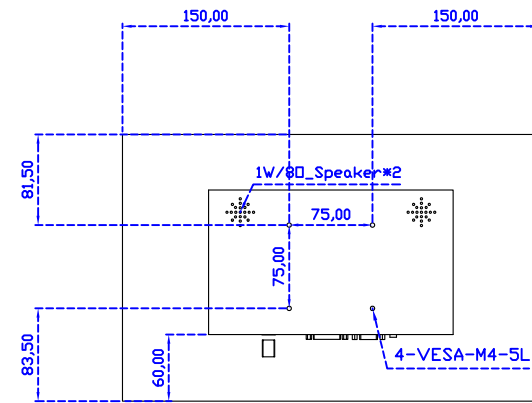

Software Feature :

Draw Test	Position and linearity verification
Controller	Support multiple controllers
Languages	English · Simple Chinese · Traditional Chinese · Japanese · French · German · Spanish · Korean · Arabic · Czech · Danish · Dutch · Greek · Hungarian · Italian · Norwegian · Russian · Polish · Portuguese · Slovenian · Swedish · Thai · Turkish
Mouse Emulator	Right / left button emulation. Auto Right / left Click (PDA function)
Touch Style	Drawing a Mode · button a Mode · Touch Off/ on Switch
Double Click	Configurable double click speed · Configurable double click area
Sound Modes	No sound · Touch down · Touch up
Display Support	display rotation · Support multiple monitors
Division Pattern	Support two halves and four parts with touch function, you can also create your own division patterns.
Settings:	
Edge compensation	Support edge compensation and you can also add your own numbers for it.
Support O.S	All Windows-32/64bit O.S Android ; Linux ; MAC

AIM-TMPCTU156-T01W V

AIM-TMPCTU156-T01W Y

3 Year Warranty
LCD Panel 1 Year

15.6" Touch Monitor.
 (VESA Mount)

AIM-TMxxxx156-T01W

15.6" Embedded Touch Monitor.
(Open Frame)

AIM-TM□Pxxxx156-T01W

15.6" Desktop Touch Monitor.
(Foldable Stand)

AIM-TMxxxx156-T01W A

15.6" Desktop Touch Monitor.
(Photo Stand)

AIM-TMxxxx156-T01W P

15.6" Desktop Touch Monitor.
(POS Stand)

AIM-TMxxxx156-T01W V

15.6" Desktop Touch Monitor.
(Ergonomic Stand)

AIM-TMxxxx156-T01W Y