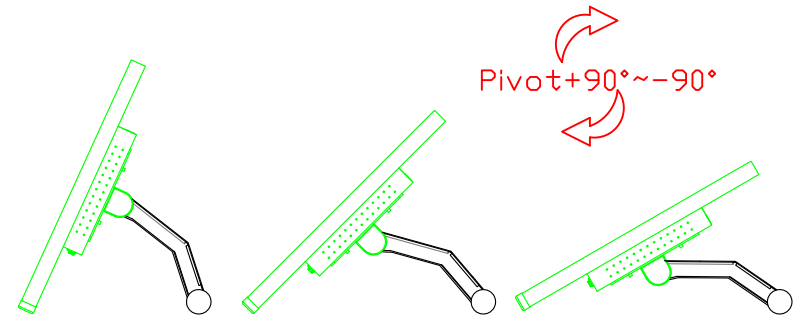

Software Feature :

Draw Test	Position and linearity verification
Controller	Support multiple controllers
Languages	English · Simple Chinese · Traditional Chinese · Japanese · French · German · Spanish · Korean · Arabic · Czech · Danish · Dutch · Greek · Hungarian · Italian · Norwegian · Russian · Polish · Portuguese · Slovenian · Swedish · Thai · Turkish
Mouse Emulator	Right / left button emulation. Auto Right / left Click (PDA function)
Touch Style	Drawing a Mode · button a Mode · Touch Off/ on Switch
Double Click	Configurable double click speed · Configurable double click area
Sound Modes	No sound · Touch down · Touch up
Display Support	display rotation · Support multiple monitors
Division Pattern	Support two halves and four parts with touch function, you can also create your own division patterns.
Settings:	
Edge compensation	Support edge compensation and you can also add your own numbers for it.
Support O.S	All Windows-32/64bit O.S Android ; Linux ; MAC

AIM-TMPCTU156-T01W V

AIM-TMPCTU156-T01W Y

3 Year Warranty
LCD Panel 1 Year

15.6" Touch Monitor.
 (VESA Mount)

AIM-TMxxxx156-T01W

15.6" Embedded Touch Monitor.
(Open Frame)

AIM-TM□Pxxxx156-T01W

15.6" Desktop Touch Monitor.
(Foldable Stand)

AIM-TMxxxx156-T01W A

15.6" Desktop Touch Monitor.
(Photo Stand)

AIM-TMxxxx156-T01W P

15.6" Desktop Touch Monitor.
(POS Stand)

AIM-TMxxxx156-T01W V

15.6" Desktop Touch Monitor.
(Ergonomic Stand)

AIM-TMxxxx156-T01W Y