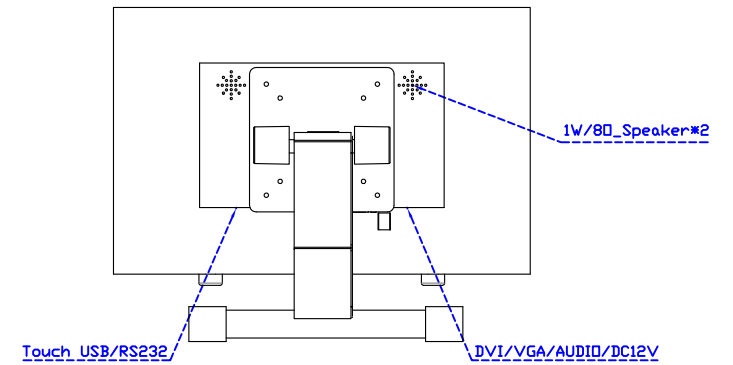

Software Feature :

Draw Test	Position and linearity verification
Controller	Support multiple controllers
Languages	English · Simple Chinese · Traditional Chinese · Japanese · French · German · Spanish · Korean · Arabic · Czech · Danish · Dutch · Greek · Hungarian · Italian · Norwegian · Russian · Polish · Portuguese · Slovenian · Swedish · Thai · Turkish
Mouse Emulator	Right / left button emulation. Auto Right / left Click (PDA function)
Touch Style	Drawing a Mode · button a Mode · Touch Off/ on Switch
Double Click	Configurable double click speed · Configurable double click area
Sound Modes	No sound · Touch down · Touch up
Display Support	display rotation · Support multiple monitors
Division Pattern	Support two halves and four parts with touch function, you can also create your own division patterns.
Settings:	
Edge compensation	Support edge compensation and you can also add your own numbers for it.
Support O.S	All Windows-32/64bit O.S Android ; Linux ; MAC

AIM-TMPCTU156-T01W V

AIM-TMPCTU156-T01W Y

3 Year Warranty
LCD Panel 1 Year

15.6" Touch Monitor.
 (VESA Mount)

AIM-TMxxxx156-T01W

15.6" Embedded Touch Monitor.
(Open Frame)

AIM-TM□Pxxxx156-T01W

15.6" Desktop Touch Monitor.
(Foldable Stand)

AIM-TMxxxx156-T01W A

15.6" Desktop Touch Monitor.
(Photo Stand)

AIM-TMxxxx156-T01W P

15.6" Desktop Touch Monitor.
(POS Stand)

AIM-TMxxxx156-T01W V

15.6" Desktop Touch Monitor.
(Ergonomic Stand)

AIM-TMxxxx156-T01W Y