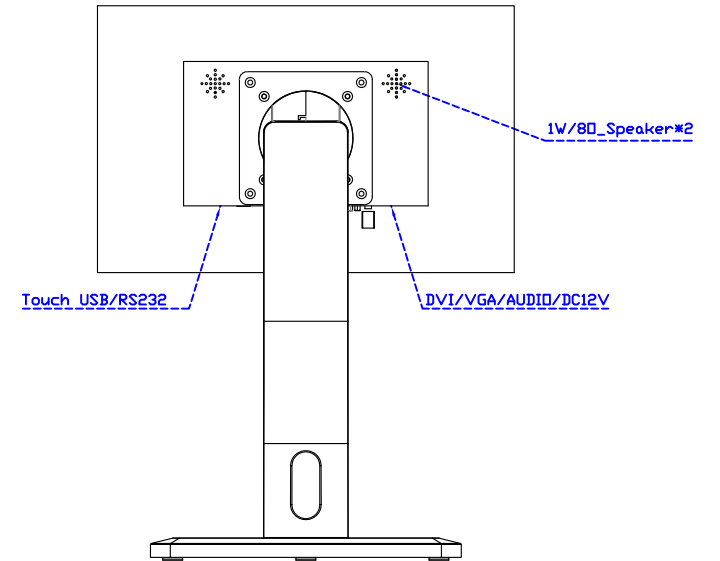

AIM-TMxxxx156-T01W A

15.6" Desktop Touch Monitor.
(Photo Stand)

AIM-TMxxxx156-T01W P

15.6" Desktop Touch Monitor.
(POS Stand)

AIM-TMxxxx156-T01W V

15.6" Desktop Touch Monitor.
(Ergonomic Stand)

AIM-TMxxxx156-T01W Y