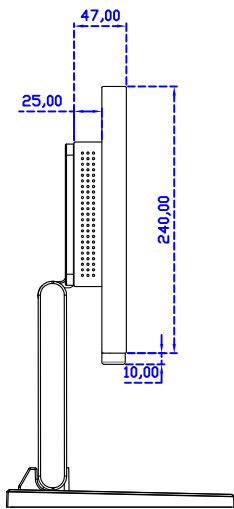

15.6" Projected capacitive Multi-Touch Monitor

Display Specifications :

Active Area	344 × 193 mm
Pixel Pitch	0.17925 × 0.17925 mm
Brightness	300 cd/m ²
Contrast Ratio	700 : 1
Resolution	1920 x 1080 (Full HD)
Viewing Angle	L/R178° ; U/D178°
Response Time	20ms (Tr + Tf)
Display Colors	262K
Display Modes	800×600 ; 1024×768 ; 1280×720 ; 1280×800 ; 1280×1024 ; 1360×768 ; 1440×900 ; 1680×1050 ; 1920×1080
Signal input	VGA ; Audio ; DVI
Speaker	1W (8Ω) × 2
OSD Keyboard	⊕Power ⊕+ ⊕- ⊕Menu
Power Source	DC 12V (DC Jack Φ2.1mm)
Power Consumption	≤10w
Storage 、 Operation	-20~60°C ; 0~50°C
VESA	75×75 mm
Casing Colors	Black (OEM other colors)
Casing Size 、 Weight	375 × 240 × 47 mm ; 2.6 kg (W×H×D) (Without Stand)
Carton 、 gross weight	550 × 400 × 180 mm ; 4.2 kg (W×H×D)
Accessory	VGA cable / Audio cable / AC90~260V Adapter / Power cable / USB or RS232 cable / Cleaning wipes / Driver Disk ※DVI cable (Optional)

AIM-TMPCTU156-T01W V

AIM-TMPCTU156-T01W Y

3 Year Warranty
LCD Panel 1 Year

15.6" Touch Monitor.
 (VESA Mount)

AIM-TMxxxx156-T01W

15.6" Embedded Touch Monitor.
(Open Frame)

AIM-TM□Pxxxx156-T01W

15.6" Desktop Touch Monitor.
(Foldable Stand)

AIM-TMxxxx156-T01W A

15.6" Desktop Touch Monitor.
(Photo Stand)

AIM-TMxxxx156-T01W P

15.6" Desktop Touch Monitor.
(POS Stand)

AIM-TMxxxx156-T01W V

15.6" Desktop Touch Monitor.
(Ergonomic Stand)

AIM-TMxxxx156-T01W Y