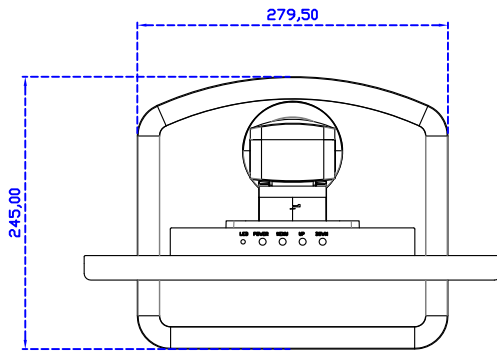

15.6" Projected capacitive Multi-Touch Monitor

Display Specifications :

Active Area	344 × 193 mm
Pixel Pitch	0.17925 × 0.17925 mm
Brightness	300 cd/m ²
Contrast Ratio	700 : 1
Resolution	1920 x 1080 (Full HD)
Viewing Angle	L/R178° ; U/D178°
Response Time	20ms (Tr + Tf)
Display Colors	262K
Display Modes	800×600 ; 1024×768 ; 1280×720 ; 1280×800 ; 1280×1024 ; 1360×768 ; 1440×900 ; 1680×1050 ; 1920×1080
Signal input	VGA ; Audio ; DVI
Speaker	1W (8Ω) × 2
OSD Keyboard	⊕Power ⊕+ ⊕- ⊕Menu
Power Source	DC 12V (DC Jack Φ2.1mm)
Power Consumption	≤10w
Storage 、 Operation	-20~60°C ; 0~50°C
VESA	75×75 mm
Casing Colors	Black (OEM other colors)
Casing Size 、 Weight	375 × 240 × 47 mm ; 2.6 kg (W×H×D) (Without Stand)
Carton 、 gross weight	550 × 400 × 180 mm ; 4.2 kg (W×H×D)
Accessory	VGA cable / Audio cable / AC90~260V Adapter / Power cable / USB or RS232 cable / Cleaning wipes / Driver Disk ※DVI cable (Optional)

AIM-TMxxxx156-T01W A

15.6" Desktop Touch Monitor.
(Photo Stand)

AIM-TMxxxx156-T01W P

15.6" Desktop Touch Monitor.
(POS Stand)

AIM-TMxxxx156-T01W V

15.6" Desktop Touch Monitor.
(Ergonomic Stand)

AIM-TMxxxx156-T01W Y