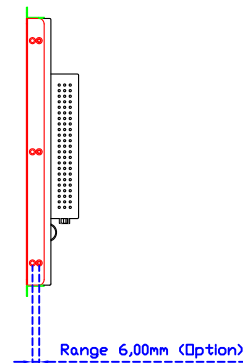

AIM-TMPCTU156-T01W V

AIM-TMPCTU156-T01W Y

3 Year Warranty
LCD Panel 1 Year

15.6" Touch Monitor.
 (VESA Mount)

AIM-TMxxxx156-T01W

15.6" Embedded Touch Monitor.
(Open Frame)

AIM-TM□Pxxxx156-T01W

15.6" Desktop Touch Monitor.
(Foldable Stand)

AIM-TMxxxx156-T01W A

15.6" Desktop Touch Monitor.
(Photo Stand)

AIM-TMxxxx156-T01W P

15.6" Desktop Touch Monitor.
(POS Stand)

AIM-TMxxxx156-T01W V

15.6" Desktop Touch Monitor.
(Ergonomic Stand)

AIM-TMxxxx156-T01W Y