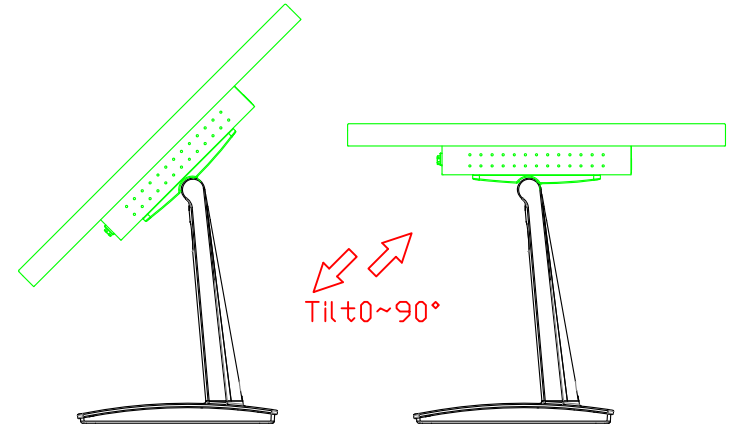

AIM-TMPCTU156-T01W V

AIM-TMPCTU156-T01W Y

3 Year Warranty
LCD Panel 1 Year

15.6" Touch Monitor.
 (VESA Mount)

AIM-TMxxxx156-T01W

15.6" Embedded Touch Monitor.
(Open Frame)

AIM-TM□Pxxxx156-T01W

15.6" Desktop Touch Monitor.
(Foldable Stand)

AIM-TMxxxx156-T01W A

15.6" Desktop Touch Monitor.
(Photo Stand)

AIM-TMxxxx156-T01W P

15.6" Desktop Touch Monitor.
(POS Stand)

AIM-TMxxxx156-T01W V

15.6" Desktop Touch Monitor.
(Ergonomic Stand)

AIM-TMxxxx156-T01W Y