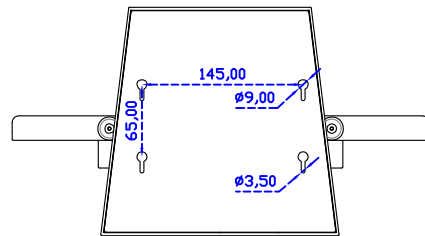

AIM-TMPCTU156-T01W V

AIM-TMPCTU156-T01W Y

3 Year Warranty
LCD Panel 1 Year

15.6" Touch Monitor.
 (VESA Mount)

AIM-TMxxxx156-T01W

15.6" Embedded Touch Monitor.
(Open Frame)

AIM-TM□Pxxxx156-T01W

15.6" Desktop Touch Monitor.
(Foldable Stand)

AIM-TMxxxx156-T01W A

15.6" Desktop Touch Monitor.
(Photo Stand)

AIM-TMxxxx156-T01W P

15.6" Desktop Touch Monitor.
(POS Stand)

AIM-TMxxxx156-T01W V

15.6" Desktop Touch Monitor.
(Ergonomic Stand)

AIM-TMxxxx156-T01W Y