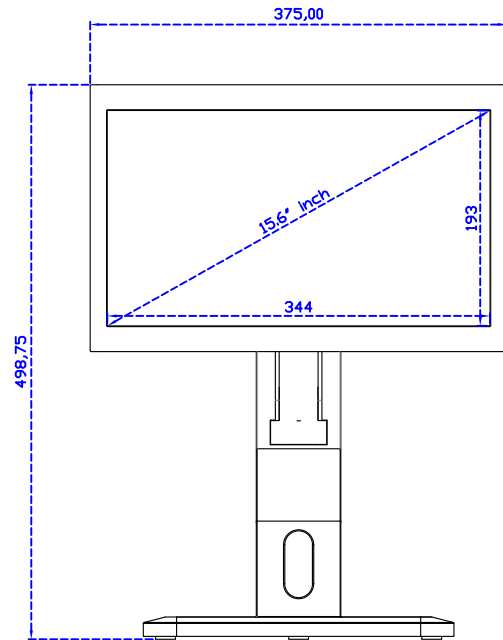

15.6" Projected capacitive Multi-Touch Monitor

Display Specifications :

Active Area	344 × 193 mm
Pixel Pitch	0.17925 × 0.17925 mm
Brightness	300 cd/m ²
Contrast Ratio	700 : 1
Resolution	1920 x 1080 (Full HD)
Viewing Angle	L/R178° ; U/D178°
Response Time	20ms (Tr + Tf)
Display Colors	262K
Display Modes	800×600 ; 1024×768 ; 1280×720 ; 1280×800 ; 1280×1024 ; 1360×768 ; 1440×900 ; 1680×1050 ; 1920×1080
Signal input	VGA ; Audio ; DVI
Speaker	1W (8Ω) × 2
OSD Keyboard	⊕Power ⊕+ ⊕- ⊕Menu
Power Source	DC 12V (DC Jack Φ2.1mm)
Power Consumption	≤10w
Storage 、 Operation	-20~60°C ; 0~50°C
VESA	75×75 mm
Casing Colors	Black (OEM other colors)
Casing Size 、 Weight	375 × 240 × 47 mm ; 2.6 kg (W×H×D) (Without Stand)
Carton 、 gross weight	550 × 400 × 180 mm ; 4.2 kg (W×H×D)
Accessory	VGA cable / Audio cable / AC90~260V Adapter / Power cable / USB or RS232 cable / Cleaning wipes / Driver Disk ※DVI cable (Optional)

AIM-TMxxxx156-T01W A

15.6" Desktop Touch Monitor.
(Photo Stand)

AIM-TMxxxx156-T01W P

15.6" Desktop Touch Monitor.
(POS Stand)

AIM-TMxxxx156-T01W V

15.6" Desktop Touch Monitor.
(Ergonomic Stand)

AIM-TMxxxx156-T01W Y