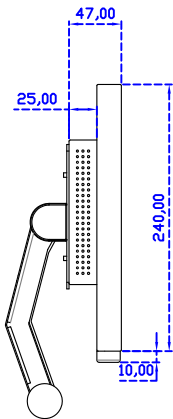

15.6" Projected capacitive Multi-Touch Monitor

Display Specifications :

Active Area	344 × 193 mm
Pixel Pitch	0.17925 × 0.17925 mm
Brightness	300 cd/m ²
Contrast Ratio	700 : 1
Resolution	1920 x 1080 (Full HD)
Viewing Angle	L/R178° ; U/D178°
Response Time	20ms (Tr + Tf)
Display Colors	262K
Display Modes	800×600 ; 1024×768 ; 1280×720 ; 1280×800 ; 1280×1024 ; 1360×768 ; 1440×900 ; 1680×1050 ; 1920×1080
Signal input	VGA ; Audio ; DVI
Speaker	1W (8Ω) × 2
OSD Keyboard	⊕Power ⊕+ ⊕- ⊕Menu
Power Source	DC 12V (DC Jack Φ2.1mm)
Power Consumption	≤10w
Storage 、 Operation	-20~60°C ; 0~50°C
VESA	75×75 mm
Casing Colors	Black (OEM other colors)
Casing Size 、 Weight	375 × 240 × 47 mm ; 2.6 kg (W×H×D) (Without Stand)
Carton 、 gross weight	550 × 400 × 180 mm ; 4.2 kg (W×H×D)
Accessory	VGA cable / Audio cable / AC90~260V Adapter / Power cable / USB or RS232 cable / Cleaning wipes / Driver Disk ※DVI cable (Optional)

AIM-TMPCTU156-T01W V

AIM-TMPCTU156-T01W Y

3 Year Warranty
LCD Panel 1 Year

15.6" Touch Monitor.
 (VESA Mount)

AIM-TMxxxx156-T01W

15.6" Embedded Touch Monitor.
(Open Frame)

AIM-TM□Pxxxx156-T01W

15.6" Desktop Touch Monitor.
(Foldable Stand)

AIM-TMxxxx156-T01W A

15.6" Desktop Touch Monitor.
(Photo Stand)

AIM-TMxxxx156-T01W P

15.6" Desktop Touch Monitor.
(POS Stand)

AIM-TMxxxx156-T01W V

15.6" Desktop Touch Monitor.
(Ergonomic Stand)

AIM-TMxxxx156-T01W Y