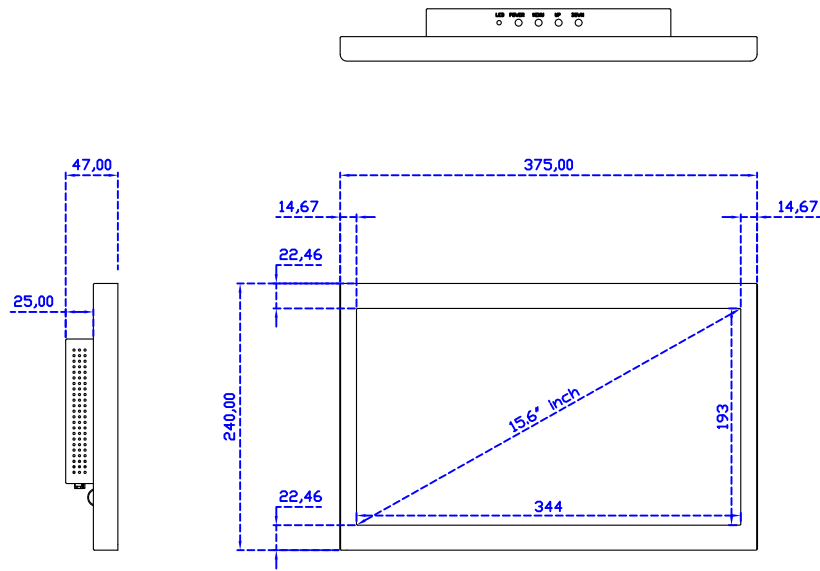

15.6" Touch Monitor.
(VESA Mount)

AIM-TMxxxx156-T01W