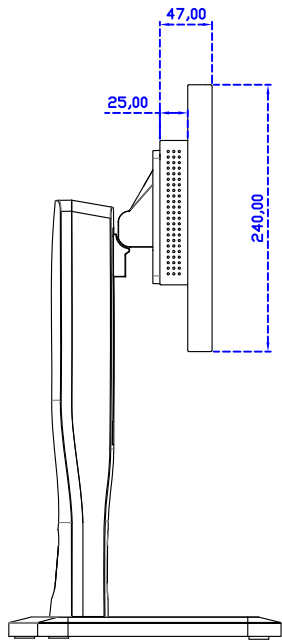

15.6" Projected capacitive Multi-Touch Monitor

Display Specifications :

Active Area	344 × 193 mm
Pixel Pitch	0.17925 × 0.17925 mm
Brightness	300 cd/m ²
Contrast Ratio	700 : 1
Resolution	1920 x 1080 (Full HD)
Viewing Angle	L/R178° ; U/D178°
Response Time	20ms (Tr + Tf)
Display Colors	262K
Display Modes	800×600 ; 1024×768 ; 1280×720 ; 1280×800 ; 1280×1024 ; 1360×768 ; 1440×900 ; 1680×1050 ; 1920×1080
Signal input	VGA ; Audio ; DVI
Speaker	1W (8Ω) × 2
OSD Keyboard	⊕Power ⊕+ ⊕- ⊕Menu
Power Source	DC 12V (DC Jack Φ2.1mm)
Power Consumption	≤10w
Storage 、 Operation	-20~60°C ; 0~50°C
VESA	75×75 mm
Casing Colors	Black (OEM other colors)
Casing Size 、 Weight	375 × 240 × 47 mm ; 2.6 kg (W×H×D) (Without Stand)
Carton 、 gross weight	550 × 400 × 180 mm ; 4.2 kg (W×H×D)
Accessory	VGA cable / Audio cable / AC90~260V Adapter / Power cable / USB or RS232 cable / Cleaning wipes / Driver Disk ※DVI cable (Optional)

AIM-TMPCTU156-T01W V

AIM-TMPCTU156-T01W Y

3 Year Warranty
LCD Panel 1 Year

15.6" Touch Monitor.
 (VESA Mount)

AIM-TMxxxx156-T01W

15.6" Embedded Touch Monitor.
(Open Frame)

AIM-TM□Pxxxx156-T01W

15.6" Desktop Touch Monitor.
(Foldable Stand)

AIM-TMxxxx156-T01W A

15.6" Desktop Touch Monitor.
(Photo Stand)

AIM-TMxxxx156-T01W P

15.6" Desktop Touch Monitor.
(POS Stand)

AIM-TMxxxx156-T01W V

15.6" Desktop Touch Monitor.
(Ergonomic Stand)

AIM-TMxxxx156-T01W Y