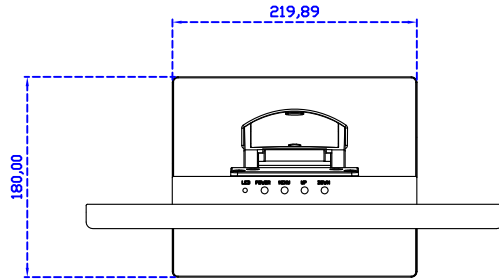

AIM-TMPCTU156-T01W V

AIM-TMPCTU156-T01W Y

3 Year Warranty
LCD Panel 1 Year

15.6" Touch Monitor.
 (VESA Mount)

AIM-TMxxxx156-T01W

15.6" Embedded Touch Monitor.
(Open Frame)

AIM-TM□Pxxxx156-T01W

15.6" Desktop Touch Monitor.
(Foldable Stand)

AIM-TMxxxx156-T01W A

15.6" Desktop Touch Monitor.
(Photo Stand)

AIM-TMxxxx156-T01W P

15.6" Desktop Touch Monitor.
(POS Stand)

AIM-TMxxxx156-T01W V

15.6" Desktop Touch Monitor.
(Ergonomic Stand)

AIM-TMxxxx156-T01W Y