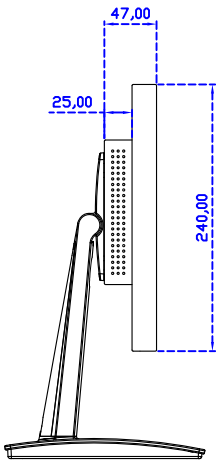

15.6" Projected capacitive Multi-Touch Monitor

Display Specifications :

Active Area	344 × 193 mm
Pixel Pitch	0.17925 × 0.17925 mm
Brightness	300 cd/m ²
Contrast Ratio	700 : 1
Resolution	1920 x 1080 (Full HD)
Viewing Angle	L/R178° ; U/D178°
Response Time	20ms (Tr + Tf)
Display Colors	262K
Display Modes	800×600 ; 1024×768 ; 1280×720 ; 1280×800 ; 1280×1024 ; 1360×768 ; 1440×900 ; 1680×1050 ; 1920×1080
Signal input	VGA ; Audio ; DVI
Speaker	1W (8Ω) × 2
OSD Keyboard	⊕Power ⊕+ ⊕- ⊕Menu
Power Source	DC 12V (DC Jack Φ2.1mm)
Power Consumption	≤10w
Storage 、 Operation	-20~60°C ; 0~50°C
VESA	75×75 mm
Casing Colors	Black (OEM other colors)
Casing Size 、 Weight	375 × 240 × 47 mm ; 2.6 kg (W×H×D) (Without Stand)
Carton 、 gross weight	550 × 400 × 180 mm ; 4.2 kg (W×H×D)
Accessory	VGA cable / Audio cable / AC90~260V Adapter / Power cable / USB or RS232 cable / Cleaning wipes / Driver Disk ※DVI cable (Optional)

AIM-TMPCTU156-T01W V

AIM-TMPCTU156-T01W Y

3 Year Warranty
LCD Panel 1 Year

15.6" Touch Monitor.
 (VESA Mount)

AIM-TMxxxx156-T01W

15.6" Embedded Touch Monitor.
(Open Frame)

AIM-TM□Pxxxx156-T01W

15.6" Desktop Touch Monitor.
(Foldable Stand)

AIM-TMxxxx156-T01W A

15.6" Desktop Touch Monitor.
(Photo Stand)

AIM-TMxxxx156-T01W P

15.6" Desktop Touch Monitor.
(POS Stand)

AIM-TMxxxx156-T01W V

15.6" Desktop Touch Monitor.
(Ergonomic Stand)

AIM-TMxxxx156-T01W Y