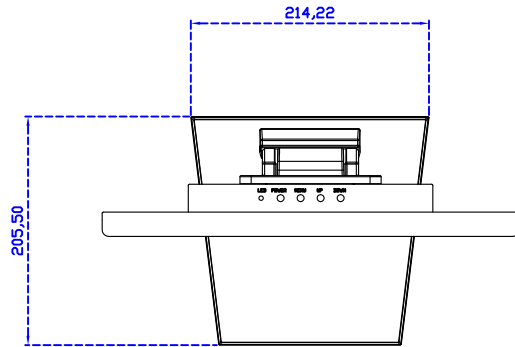

AIM-TMPCTU156-T01W V

AIM-TMPCTU156-T01W Y

3 Year Warranty
LCD Panel 1 Year

15.6" Touch Monitor.
 (VESA Mount)

AIM-TMxxxx156-T01W

15.6" Embedded Touch Monitor.
(Open Frame)

AIM-TM□Pxxxx156-T01W

15.6" Desktop Touch Monitor.
(Foldable Stand)

AIM-TMxxxx156-T01W A

15.6" Desktop Touch Monitor.
(Photo Stand)

AIM-TMxxxx156-T01W P

15.6" Desktop Touch Monitor.
(POS Stand)

AIM-TMxxxx156-T01W V

15.6" Desktop Touch Monitor.
(Ergonomic Stand)

AIM-TMxxxx156-T01W Y