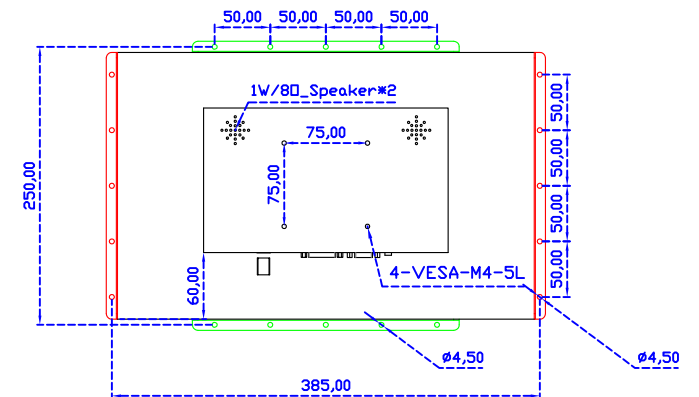

15.6" Projected capacitive Multi-Touch Monitor

Display Specifications :

Active Area	344 × 193 mm
Pixel Pitch	0.17925 × 0.17925 mm
Brightness	300 cd/m ²
Contrast Ratio	700 : 1
Resolution	1920 x 1080 (Full HD)
Viewing Angle	L/R178° ; U/D178°
Response Time	20ms (Tr + Tf)
Display Colors	262K
Display Modes	800×600 ; 1024×768 ; 1280×720 ; 1280×800 ; 1280×1024 ; 1360×768 ; 1440×900 ; 1680×1050 ; 1920×1080
Signal input	VGA ; Audio ; DVI
Speaker	1W (8Ω) × 2
OSD Keyboard	⊕Power ⊕+ ⊕- ⊕Menu
Power Source	DC 12V (DC Jack Φ2.1mm)
Power Consumption	≤10w
Storage 、 Operation	-20~60°C ; 0~50°C
VESA	75×75 mm
Casing Colors	Black (OEM other colors)
Casing Size 、 Weight	375 × 240 × 47 mm ; 2.6 kg (W×H×D) (Without Stand)
Carton 、 gross weight	550 × 400 × 180 mm ; 4.2 kg (W×H×D)
Accessory	VGA cable / Audio cable / AC90~260V Adapter / Power cable / USB or RS232 cable / Cleaning wipes / Driver Disk ※DVI cable (Optional)

AIM-TMPCTU156-T01W V

AIM-TMPCTU156-T01W Y

3 Year Warranty
LCD Panel 1 Year

15.6" Touch Monitor.
 (VESA Mount)

AIM-TMxxxx156-T01W

15.6" Embedded Touch Monitor.
(Open Frame)

AIM-TM□Pxxxx156-T01W

15.6" Desktop Touch Monitor.
(Foldable Stand)

AIM-TMxxxx156-T01W A

15.6" Desktop Touch Monitor.
(Photo Stand)

AIM-TMxxxx156-T01W P

15.6" Desktop Touch Monitor.
(POS Stand)

AIM-TMxxxx156-T01W V

15.6" Desktop Touch Monitor.
(Ergonomic Stand)

AIM-TMxxxx156-T01W Y