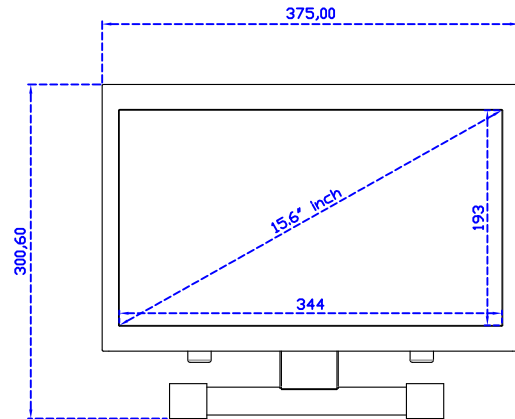

15.6" Projected capacitive Multi-Touch Monitor

Display Specifications :

Active Area	344 × 193 mm
Pixel Pitch	0.17925 × 0.17925 mm
Brightness	300 cd/m ²
Contrast Ratio	700 : 1
Resolution	1920 x 1080 (Full HD)
Viewing Angle	L/R178° ; U/D178°
Response Time	20ms (Tr + Tf)
Display Colors	262K
Display Modes	800×600 ; 1024×768 ; 1280×720 ; 1280×800 ; 1280×1024 ; 1360×768 ; 1440×900 ; 1680×1050 ; 1920×1080
Signal input	VGA ; Audio ; DVI
Speaker	1W (8Ω) × 2
OSD Keyboard	⊕Power ⊕+ ⊕- ⊕Menu
Power Source	DC 12V (DC Jack Φ2.1mm)
Power Consumption	≤10w
Storage 、 Operation	-20~60°C ; 0~50°C
VESA	75×75 mm
Casing Colors	Black (OEM other colors)
Casing Size 、 Weight	375 × 240 × 47 mm ; 2.6 kg (W×H×D) (Without Stand)
Carton 、 gross weight	550 × 400 × 180 mm ; 4.2 kg (W×H×D)
Accessory	VGA cable / Audio cable / AC90~260V Adapter / Power cable / USB or RS232 cable / Cleaning wipes / Driver Disk ※DVI cable (Optional)

AIM-TMPCTU156-T01W V

AIM-TMPCTU156-T01W Y

3 Year Warranty
LCD Panel 1 Year

15.6" Touch Monitor.
 (VESA Mount)

AIM-TMxxxx156-T01W

15.6" Embedded Touch Monitor.
(Open Frame)

AIM-TM□Pxxxx156-T01W

15.6" Desktop Touch Monitor.
(Foldable Stand)

AIM-TMxxxx156-T01W A

15.6" Desktop Touch Monitor.
(Photo Stand)

AIM-TMxxxx156-T01W P

15.6" Desktop Touch Monitor.
(POS Stand)

AIM-TMxxxx156-T01W V

15.6" Desktop Touch Monitor.
(Ergonomic Stand)

AIM-TMxxxx156-T01W Y