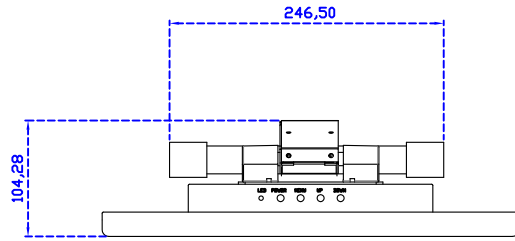

AIM-TMPCTU156-T01W V

AIM-TMPCTU156-T01W Y

3 Year Warranty
LCD Panel 1 Year

15.6" Touch Monitor.
 (VESA Mount)

AIM-TMxxxx156-T01W

15.6" Embedded Touch Monitor.
(Open Frame)

AIM-TM□Pxxxx156-T01W

15.6" Desktop Touch Monitor.
(Foldable Stand)

AIM-TMxxxx156-T01W A

15.6" Desktop Touch Monitor.
(Photo Stand)

AIM-TMxxxx156-T01W P

15.6" Desktop Touch Monitor.
(POS Stand)

AIM-TMxxxx156-T01W V

15.6" Desktop Touch Monitor.
(Ergonomic Stand)

AIM-TMxxxx156-T01W Y