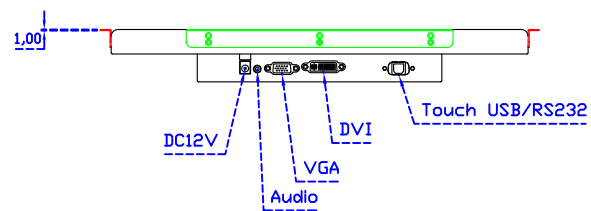

Software Feature :

Draw Test	Position and linearity verification
Controller	Support multiple controllers
Languages	English · Simple Chinese · Traditional Chinese · Japanese · French · German · Spanish · Korean · Arabic · Czech · Danish · Dutch · Greek · Hungarian · Italian · Norwegian · Russian · Polish · Portuguese · Slovenian · Swedish · Thai · Turkish
Mouse Emulator	Right / left button emulation. Auto Right / left Click (PDA function)
Touch Style	Drawing a Mode · button a Mode · Touch Off/ on Switch
Double Click	Configurable double click speed · Configurable double click area
Sound Modes	No sound · Touch down · Touch up
Display Support	display rotation · Support multiple monitors
Division Pattern	Support two halves and four parts with touch function, you can also create your own division patterns.
Settings:	
Edge compensation	Support edge compensation and you can also add your own numbers for it.
Support O.S	All Windows-32/64bit O.S Android ; Linux ; MAC

AIM-TMPCTU156-T01W V

AIM-TMPCTU156-T01W Y

3 Year Warranty
LCD Panel 1 Year

15.6" Touch Monitor.
 (VESA Mount)

AIM-TMxxxx156-T01W

15.6" Embedded Touch Monitor.
(Open Frame)

AIM-TM□Pxxxx156-T01W

15.6" Desktop Touch Monitor.
(Foldable Stand)

AIM-TMxxxx156-T01W A

15.6" Desktop Touch Monitor.
(Photo Stand)

AIM-TMxxxx156-T01W P

15.6" Desktop Touch Monitor.
(POS Stand)

AIM-TMxxxx156-T01W V

15.6" Desktop Touch Monitor.
(Ergonomic Stand)

AIM-TMxxxx156-T01W Y