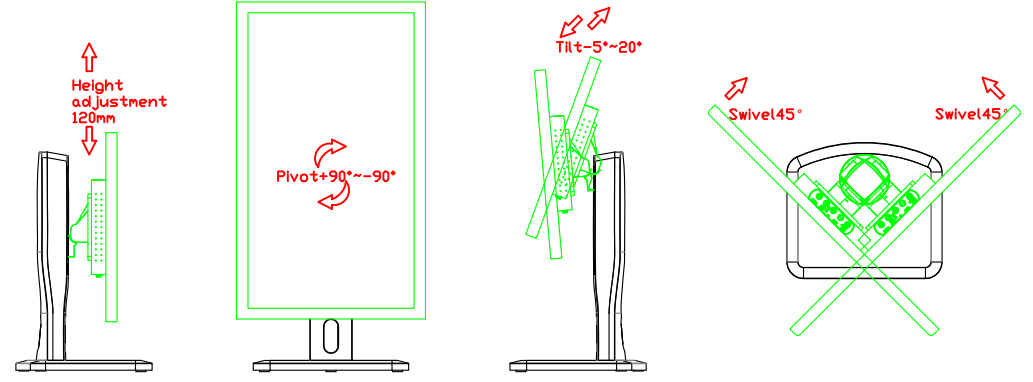

AIM-TMxxxx156-T01W A

15.6" Desktop Touch Monitor.
(Photo Stand)

AIM-TMxxxx156-T01W P

15.6" Desktop Touch Monitor.
(POS Stand)

AIM-TMxxxx156-T01W V

15.6" Desktop Touch Monitor.
(Ergonomic Stand)

AIM-TMxxxx156-T01W Y