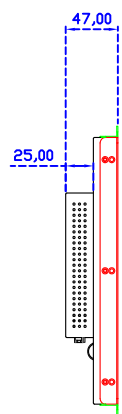

15.6" Projected capacitive Multi-Touch Monitor

Display Specifications :

Active Area	344 × 193 mm
Pixel Pitch	0.17925 × 0.17925 mm
Brightness	300 cd/m ²
Contrast Ratio	700 : 1
Resolution	1920 x 1080 (Full HD)
Viewing Angle	L/R178° ; U/D178°
Response Time	20ms (Tr + Tf)
Display Colors	262K
Display Modes	800×600 ; 1024×768 ; 1280×720 ; 1280×800 ; 1280×1024 ; 1360×768 ; 1440×900 ; 1680×1050 ; 1920×1080
Signal input	VGA ; Audio ; DVI
Speaker	1W (8Ω) × 2
OSD Keyboard	⊕Power ⊕+ ⊕- ⊕Menu
Power Source	DC 12V (DC Jack Φ2.1mm)
Power Consumption	≤10w
Storage 、 Operation	-20~60°C ; 0~50°C
VESA	75×75 mm
Casing Colors	Black (OEM other colors)
Casing Size 、 Weight	375 × 240 × 47 mm ; 2.6 kg (W×H×D) (Without Stand)
Carton 、 gross weight	550 × 400 × 180 mm ; 4.2 kg (W×H×D)
Accessory	VGA cable / Audio cable / AC90~260V Adapter / Power cable / USB or RS232 cable / Cleaning wipes / Driver Disk ※DVI cable (Optional)

AIM-TMPCTU156-T01W V

AIM-TMPCTU156-T01W Y

3 Year Warranty
LCD Panel 1 Year

15.6" Touch Monitor.
 (VESA Mount)

AIM-TMxxxx156-T01W

15.6" Embedded Touch Monitor.
(Open Frame)

AIM-TM□Pxxxx156-T01W

15.6" Desktop Touch Monitor.
(Foldable Stand)

AIM-TMxxxx156-T01W A

15.6" Desktop Touch Monitor.
(Photo Stand)

AIM-TMxxxx156-T01W P

15.6" Desktop Touch Monitor.
(POS Stand)

AIM-TMxxxx156-T01W V

15.6" Desktop Touch Monitor.
(Ergonomic Stand)

AIM-TMxxxx156-T01W Y