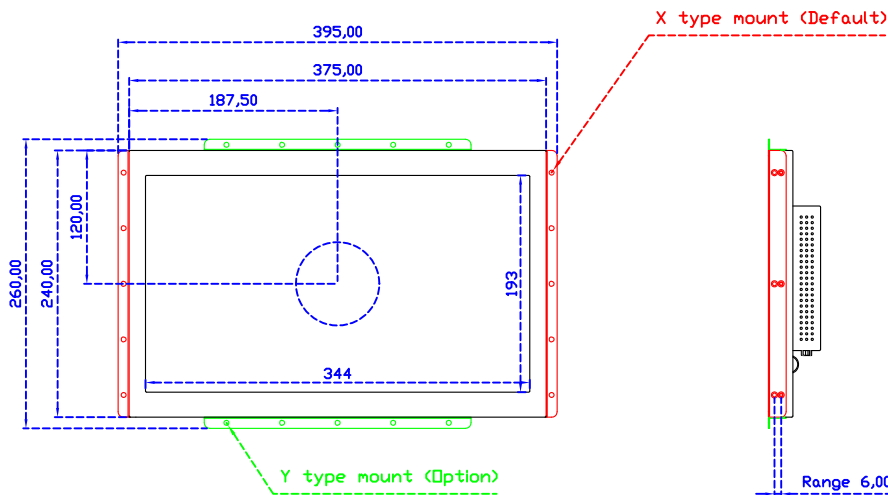

15.6" Projected capacitive Multi-Touch Monitor

Display Specifications :

Active Area	344 × 193 mm
Pixel Pitch	0.17925 × 0.17925 mm
Brightness	300 cd/m ²
Contrast Ratio	700 : 1
Resolution	1920 x 1080 (Full HD)
Viewing Angle	L/R178° ; U/D178°
Response Time	20ms (Tr + Tf)
Display Colors	262K
Display Modes	800×600 ; 1024×768 ; 1280×720 ; 1280×800 ; 1280×1024 ; 1360×768 ; 1440×900 ; 1680×1050 ; 1920×1080
Signal input	VGA ; Audio ; DVI
Speaker	1W (8Ω) × 2
OSD Keyboard	⊕Power ⊕+ ⊕- ⊕Menu
Power Source	DC 12V (DC Jack Φ2.1mm)
Power Consumption	≤10w
Storage 、 Operation	-20~60°C ; 0~50°C
VESA	75×75 mm
Casing Colors	Black (OEM other colors)
Casing Size 、 Weight	375 × 240 × 47 mm ; 2.6 kg (W×H×D) (Without Stand)
Carton 、 gross weight	550 × 400 × 180 mm ; 4.2 kg (W×H×D)
Accessory	VGA cable / Audio cable / AC90~260V Adapter / Power cable / USB or RS232 cable / Cleaning wipes / Driver Disk ※DVI cable (Optional)

AIM-TMPCTU156-T01W V

AIM-TMPCTU156-T01W Y

3 Year Warranty
LCD Panel 1 Year

15.6" Touch Monitor.
 (VESA Mount)

AIM-TMxxxx156-T01W

15.6" Embedded Touch Monitor.
(Open Frame)

AIM-TM□Pxxxx156-T01W

15.6" Desktop Touch Monitor.
(Foldable Stand)

AIM-TMxxxx156-T01W A

15.6" Desktop Touch Monitor.
(Photo Stand)

AIM-TMxxxx156-T01W P

15.6" Desktop Touch Monitor.
(POS Stand)

AIM-TMxxxx156-T01W V

15.6" Desktop Touch Monitor.
(Ergonomic Stand)

AIM-TMxxxx156-T01W Y