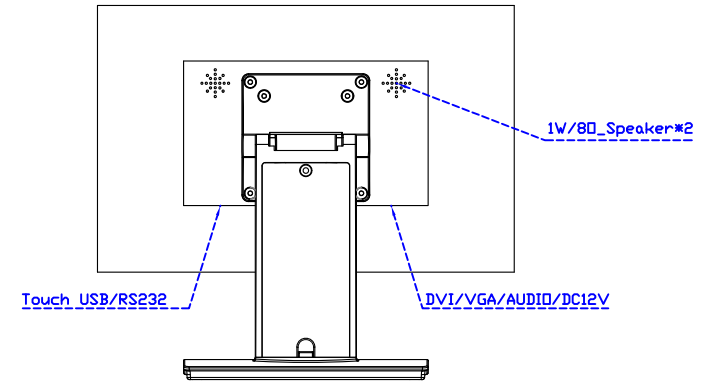

Software Feature :

Draw Test	Position and linearity verification
Controller	Support multiple controllers
Languages	English · Simple Chinese · Traditional Chinese · Japanese · French · German · Spanish · Korean · Arabic · Czech · Danish · Dutch · Greek · Hungarian · Italian · Norwegian · Russian · Polish · Portuguese · Slovenian · Swedish · Thai · Turkish
Mouse Emulator	Right / left button emulation. Auto Right / left Click (PDA function)
Touch Style	Drawing a Mode · button a Mode · Touch Off/ on Switch
Double Click	Configurable double click speed · Configurable double click area
Sound Modes	No sound · Touch down · Touch up
Display Support	display rotation · Support multiple monitors
Division Pattern	Support two halves and four parts with touch function, you can also create your own division patterns.
Settings:	
Edge compensation	Support edge compensation and you can also add your own numbers for it.
Support O.S	All Windows-32/64bit O.S Android ; Linux ; MAC

AIM-TMPCTU156-T01W V

AIM-TMPCTU156-T01W Y

3 Year Warranty
LCD Panel 1 Year

15.6" Touch Monitor.
 (VESA Mount)

AIM-TMxxxx156-T01W

15.6" Embedded Touch Monitor.
(Open Frame)

AIM-TM□Pxxxx156-T01W

15.6" Desktop Touch Monitor.
(Foldable Stand)

AIM-TMxxxx156-T01W A

15.6" Desktop Touch Monitor.
(Photo Stand)

AIM-TMxxxx156-T01W P

15.6" Desktop Touch Monitor.
(POS Stand)

AIM-TMxxxx156-T01W V

15.6" Desktop Touch Monitor.
(Ergonomic Stand)

AIM-TMxxxx156-T01W Y