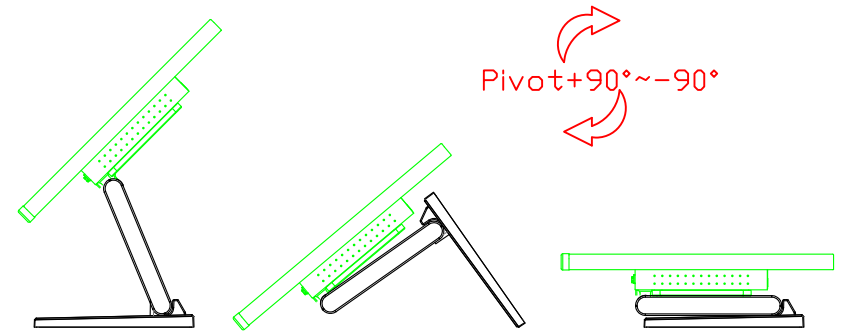

Software Feature :

Draw Test	Position and linearity verification
Controller	Support multiple controllers
Languages	English · Simple Chinese · Traditional Chinese · Japanese · French · German · Spanish · Korean · Arabic · Czech · Danish · Dutch · Greek · Hungarian · Italian · Norwegian · Russian · Polish · Portuguese · Slovenian · Swedish · Thai · Turkish
Mouse Emulator	Right / left button emulation. Auto Right / left Click (PDA function)
Touch Style	Drawing a Mode · button a Mode · Touch Off/ on Switch
Double Click	Configurable double click speed · Configurable double click area
Sound Modes	No sound · Touch down · Touch up
Display Support	display rotation · Support multiple monitors
Division Pattern	Support two halves and four parts with touch function, you can also create your own division patterns.
Settings:	
Edge compensation	Support edge compensation and you can also add your own numbers for it.
Support O.S	All Windows-32/64bit O.S Android ; Linux ; MAC

AIM-TMPCTU156-T01W V

AIM-TMPCTU156-T01W Y

3 Year Warranty
LCD Panel 1 Year

15.6" Touch Monitor.
 (VESA Mount)

AIM-TMxxxx156-T01W

15.6" Embedded Touch Monitor.
(Open Frame)

AIM-TM□Pxxxx156-T01W

15.6" Desktop Touch Monitor.
(Foldable Stand)

AIM-TMxxxx156-T01W A

15.6" Desktop Touch Monitor.
(Photo Stand)

AIM-TMxxxx156-T01W P

15.6" Desktop Touch Monitor.
(POS Stand)

AIM-TMxxxx156-T01W V

15.6" Desktop Touch Monitor.
(Ergonomic Stand)

AIM-TMxxxx156-T01W Y