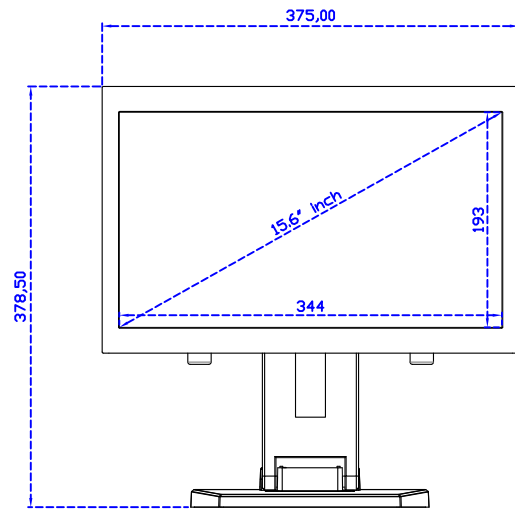

15.6" Projected capacitive Multi-Touch Monitor

Display Specifications :

Active Area	344 × 193 mm
Pixel Pitch	0.17925 × 0.17925 mm
Brightness	300 cd/m ²
Contrast Ratio	700 : 1
Resolution	1920 x 1080 (Full HD)
Viewing Angle	L/R178° ; U/D178°
Response Time	20ms (Tr + Tf)
Display Colors	262K
Display Modes	800×600 ; 1024×768 ; 1280×720 ; 1280×800 ; 1280×1024 ; 1360×768 ; 1440×900 ; 1680×1050 ; 1920×1080
Signal input	VGA ; Audio ; DVI
Speaker	1W (8Ω) × 2
OSD Keyboard	⊕Power ⊕+ ⊕- ⊕Menu
Power Source	DC 12V (DC Jack Φ2.1mm)
Power Consumption	≤10w
Storage 、 Operation	-20~60°C ; 0~50°C
VESA	75×75 mm
Casing Colors	Black (OEM other colors)
Casing Size 、 Weight	375 × 240 × 47 mm ; 2.6 kg (W×H×D) (Without Stand)
Carton 、 gross weight	550 × 400 × 180 mm ; 4.2 kg (W×H×D)
Accessory	VGA cable / Audio cable / AC90~260V Adapter / Power cable / USB or RS232 cable / Cleaning wipes / Driver Disk ※DVI cable (Optional)

AIM-TMPCTU156-T01W V

AIM-TMPCTU156-T01W Y

3 Year Warranty
LCD Panel 1 Year

15.6" Touch Monitor.
 (VESA Mount)

AIM-TMxxxx156-T01W

15.6" Embedded Touch Monitor.
(Open Frame)

AIM-TM□Pxxxx156-T01W

15.6" Desktop Touch Monitor.
(Foldable Stand)

AIM-TMxxxx156-T01W A

15.6" Desktop Touch Monitor.
(Photo Stand)

AIM-TMxxxx156-T01W P

15.6" Desktop Touch Monitor.
(POS Stand)

AIM-TMxxxx156-T01W V

15.6" Desktop Touch Monitor.
(Ergonomic Stand)

AIM-TMxxxx156-T01W Y