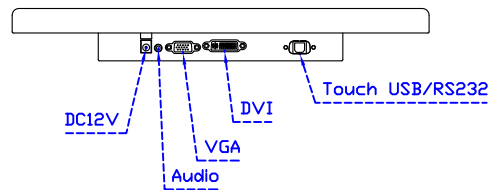

Software Feature :

Draw Test	Position and linearity verification
Controller	Support multiple controllers
Languages	English · Simple Chinese · Traditional Chinese · Japanese · French · German · Spanish · Korean · Arabic · Czech · Danish · Dutch · Greek · Hungarian · Italian · Norwegian · Russian · Polish · Portuguese · Slovenian · Swedish · Thai · Turkish
Mouse Emulator	Right / left button emulation. Auto Right / left Click (PDA function)
Touch Style	Drawing a Mode · button a Mode · Touch Off/ on Switch
Double Click	Configurable double click speed · Configurable double click area
Sound Modes	No sound · Touch down · Touch up
Display Support	display rotation · Support multiple monitors
Division Pattern	Support two halves and four parts with touch function, you can also create your own division patterns.
Settings:	
Edge compensation	Support edge compensation and you can also add your own numbers for it.
Support O.S	All Windows-32/64bit O.S Android ; Linux ; MAC

AIM-TMPCTU156-T01W V

AIM-TMPCTU156-T01W Y

3 Year Warranty
LCD Panel 1 Year

15.6" Touch Monitor.
 (VESA Mount)

AIM-TMxxxx156-T01W

15.6" Embedded Touch Monitor.
(Open Frame)

AIM-TM□Pxxxx156-T01W

15.6" Desktop Touch Monitor.
(Foldable Stand)