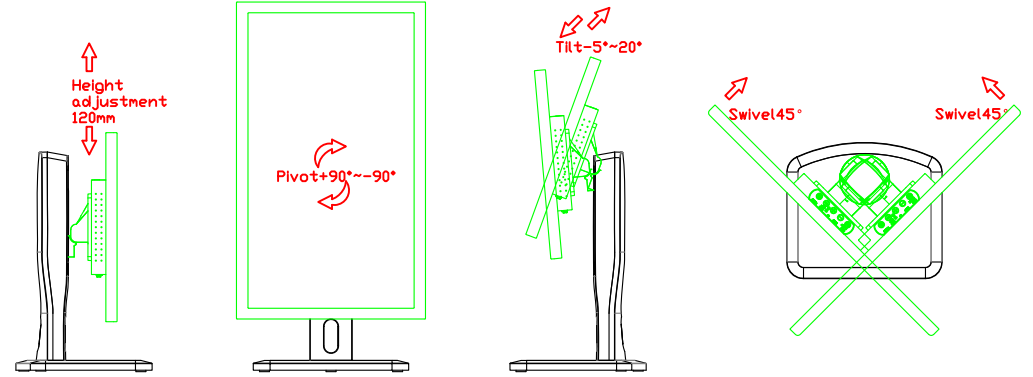

AIM-TM□Pxxxx156-T01W

15.6" Desktop Touch Monitor.
(Foldable Stand)

AIM-TMxxxx156-T01W A

15.6" Desktop Touch Monitor. (Photo Stand)
AIM-TMxxxx156-T01W P

15.6" Desktop Touch Monitor.
(POS Stand)

AIM-TMxxxx156-T01W V

15.6" Desktop Touch Monitor.
(Ergonomic Stand)

AIM-TMxxxx156-T01W Y