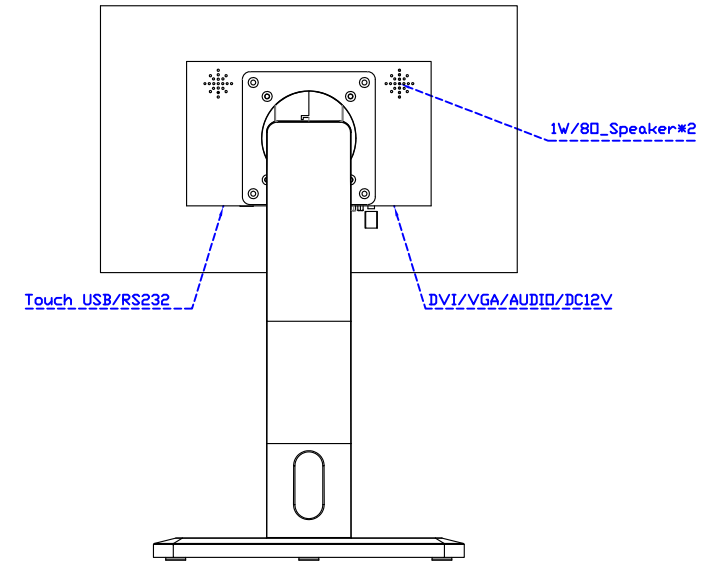

AIM-TM□Pxxxx156-T01W

15.6" Desktop Touch Monitor.
(Foldable Stand)

AIM-TMxxxx156-T01W A

15.6" Desktop Touch Monitor. (Photo Stand)
AIM-TMxxxx156-T01W P

15.6" Desktop Touch Monitor.
(POS Stand)

AIM-TMxxxx156-T01W V

15.6" Desktop Touch Monitor.
(Ergonomic Stand)

AIM-TMxxxx156-T01W Y