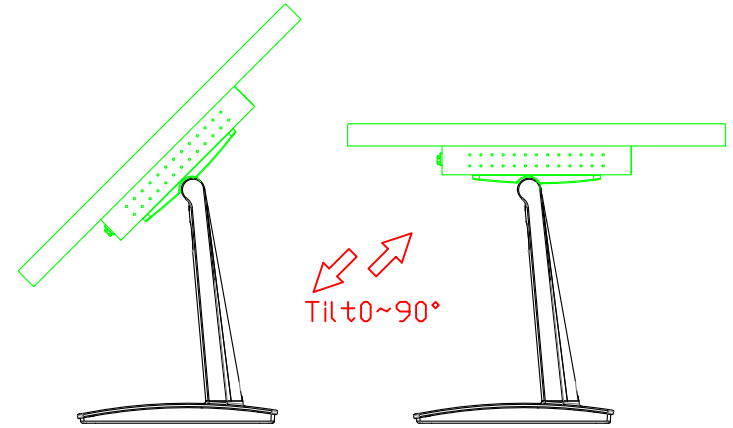

AIM-TM□Pxxxx156-T01W

15.6" Desktop Touch Monitor.
(Foldable Stand)

AIM-TMxxxx156-T01W A

15.6" Desktop Touch Monitor. (Photo Stand)
AIM-TMxxxx156-T01W P

15.6" Desktop Touch Monitor.
(POS Stand)

AIM-TMxxxx156-T01W V

15.6" Desktop Touch Monitor.
(Ergonomic Stand)

AIM-TMxxxx156-T01W Y