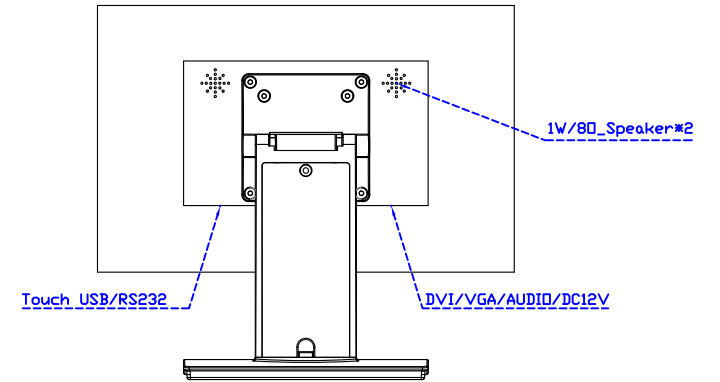

AIM-TM□Pxxxx156-T01W

15.6" Desktop Touch Monitor.
(Foldable Stand)

AIM-TMxxxx156-T01W A

15.6" Desktop Touch Monitor. (Photo Stand)
AIM-TMxxxx156-T01W P

15.6" Desktop Touch Monitor.
(POS Stand)

AIM-TMxxxx156-T01W V

15.6" Desktop Touch Monitor.
(Ergonomic Stand)

AIM-TMxxxx156-T01W Y