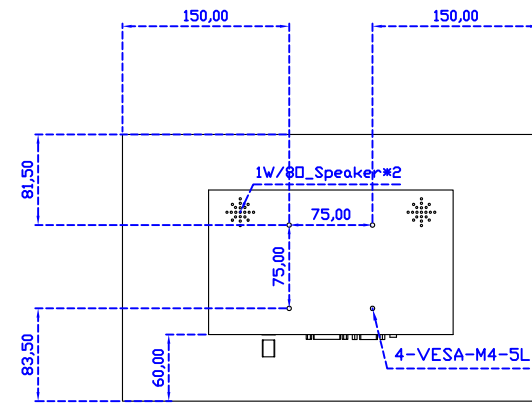

AIM-TMPCTU156-T01W V

AIM-TMPCTU156-T01W Y

3 Year Warranty
LCD Panel 1 Year

15.6" Touch Monitor.
 (VESA Mount)

AIM-TMxxxx156-T01W

X type mount (Default)

Range 6,00mm (Option)

15.6" Embedded Touch Monitor.
(Open Frame)

AIM-TM□Pxxxx156-T01W

15.6" Desktop Touch Monitor.
(Foldable Stand)

AIM-TMxxxx156-T01W A

15.6" Desktop Touch Monitor. (Photo Stand)
AIM-TMxxxx156-T01W P

15.6" Desktop Touch Monitor.
(POS Stand)

AIM-TMxxxx156-T01W V

15.6" Desktop Touch Monitor.
(Ergonomic Stand)

AIM-TMxxxx156-T01W Y