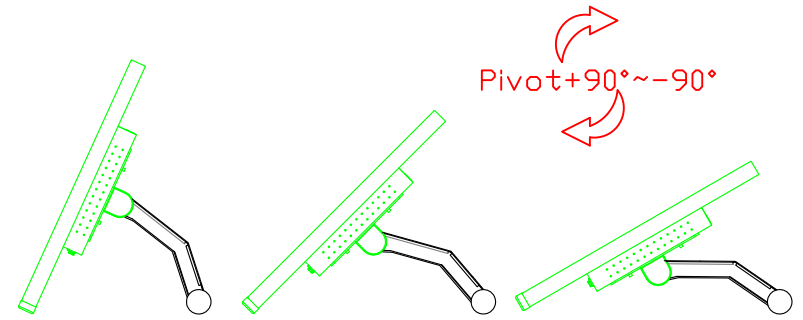

AIM-TMPCTU156-T01W V

AIM-TMPCTU156-T01W Y

3 Year Warranty
LCD Panel 1 Year

15.6" Touch Monitor.
 (VESA Mount)

AIM-TMxxxx156-T01W

X type mount (Default)

Range 6,00mm (Option)

15.6" Embedded Touch Monitor.
(Open Frame)

AIM-TM□Pxxxx156-T01W

15.6" Desktop Touch Monitor.
(Foldable Stand)

AIM-TMxxxx156-T01W A

15.6" Desktop Touch Monitor. (Photo Stand)
AIM-TMxxxx156-T01W P

15.6" Desktop Touch Monitor.
(POS Stand)

AIM-TMxxxx156-T01W V