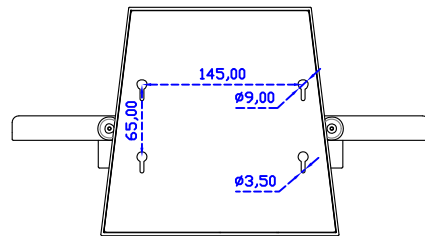

AIM-TMPCTU156-T01W V

AIM-TMPCTU156-T01W Y

3 Year Warranty
LCD Panel 1 Year

15.6" Touch Monitor.
 (VESA Mount)

AIM-TMxxxx156-T01W

X type mount (Default)

Range 6,00mm (Option)

15.6" Embedded Touch Monitor.
(Open Frame)

AIM-TM□Pxxxx156-T01W

15.6" Desktop Touch Monitor.
(Foldable Stand)

AIM-TMxxxx156-T01W A

15.6" Desktop Touch Monitor. (Photo Stand)
AIM-TMxxxx156-T01W P

15.6" Desktop Touch Monitor.
(POS Stand)

AIM-TMxxxx156-T01W V

15.6" Desktop Touch Monitor.
(Ergonomic Stand)

AIM-TMxxxx156-T01W Y