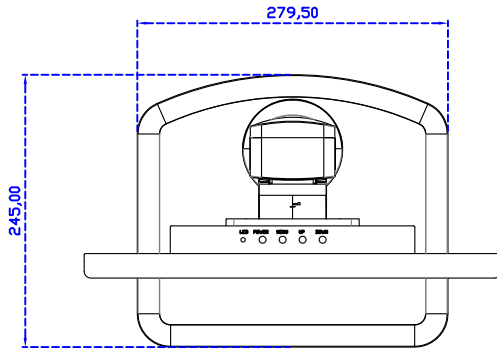

AIM-TMPCTU156-T01W V

AIM-TMPCTU156-T01W Y

3 Year Warranty
LCD Panel 1 Year

15.6" Touch Monitor.
 (VESA Mount)

AIM-TMxxxx156-T01W

X type mount (Default)

Range 6,00mm (Option)

15.6" Embedded Touch Monitor.
(Open Frame)

AIM-TM□Pxxxx156-T01W

15.6" Desktop Touch Monitor.
(Foldable Stand)

AIM-TMxxxx156-T01W A

15.6" Desktop Touch Monitor. (Photo Stand)
AIM-TMxxxx156-T01W P

15.6" Desktop Touch Monitor.
(POS Stand)

AIM-TMxxxx156-T01W V

15.6" Desktop Touch Monitor.
(Ergonomic Stand)

AIM-TMxxxx156-T01W Y