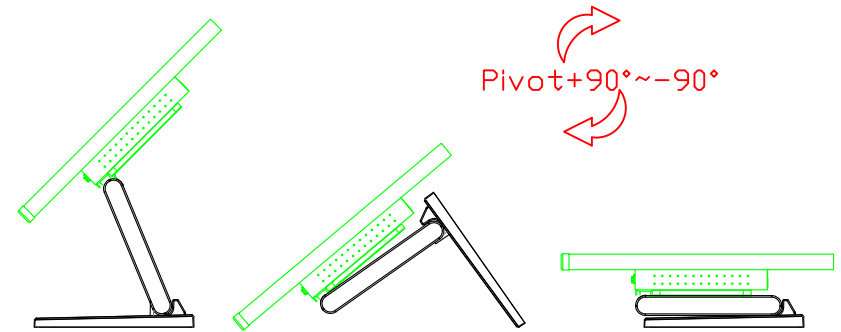

AIM-TMPCTU156-T01W V

AIM-TMPCTU156-T01W Y

3 Year Warranty
LCD Panel 1 Year

15.6" Touch Monitor.
 (VESA Mount)

AIM-TMxxxx156-T01W

X type mount (Default)

Range 6,00mm (Option)

15.6" Embedded Touch Monitor.
(Open Frame)

AIM-TM□Pxxxx156-T01W

15.6" Desktop Touch Monitor.
(Foldable Stand)

AIM-TMxxxx156-T01W A

15.6" Desktop Touch Monitor. (Photo Stand)
AIM-TMxxxx156-T01W P

15.6" Desktop Touch Monitor.
(POS Stand)

AIM-TMxxxx156-T01W V