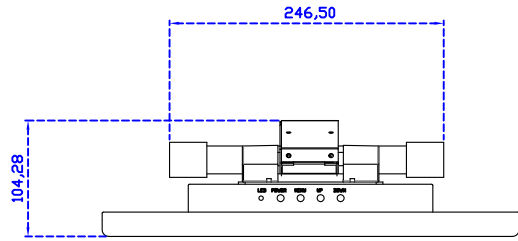

AIM-TMPCTU156-T01W V

AIM-TMPCTU156-T01W Y

3 Year Warranty
LCD Panel 1 Year

15.6" Touch Monitor.
 (VESA Mount)

AIM-TMxxxx156-T01W

X type mount (Default)

Range 6,00mm (Option)

15.6" Embedded Touch Monitor.
(Open Frame)

AIM-TM□Pxxxx156-T01W

15.6" Desktop Touch Monitor.
(Foldable Stand)

AIM-TMxxxx156-T01W A

15.6" Desktop Touch Monitor. (Photo Stand)
AIM-TMxxxx156-T01W P

15.6" Desktop Touch Monitor.
(POS Stand)

AIM-TMxxxx156-T01W V