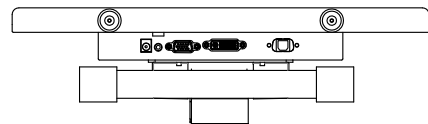

AIM-TMPCTU156-T01W V

AIM-TMPCTU156-T01W Y

3 Year Warranty
LCD Panel 1 Year

15.6" Touch Monitor.
 (VESA Mount)

AIM-TMxxxx156-T01W

X type mount (Default)

Range 6,00mm (Option)

15.6" Embedded Touch Monitor.
(Open Frame)

AIM-TM□Pxxxx156-T01W

15.6" Desktop Touch Monitor.
(Foldable Stand)

AIM-TMxxxx156-T01W A

15.6" Desktop Touch Monitor. (Photo Stand)
AIM-TMxxxx156-T01W P

15.6" Desktop Touch Monitor.
(POS Stand)

AIM-TMxxxx156-T01W V