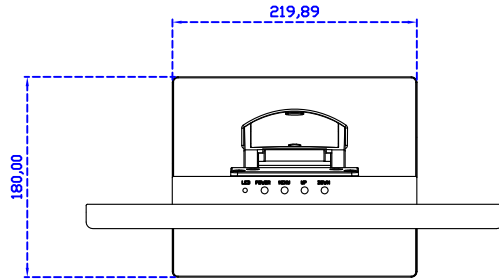

AIM-TM□Pxxxx156-T01W

15.6" Desktop Touch Monitor.
(Foldable Stand)

AIM-TMxxxx156-T01W A

15.6" Desktop Touch Monitor. (Photo Stand)
AIM-TMxxxx156-T01W P

15.6" Desktop Touch Monitor.
(POS Stand)

AIM-TMxxxx156-T01W V

15.6" Desktop Touch Monitor.
(Ergonomic Stand)

AIM-TMxxxx156-T01W Y