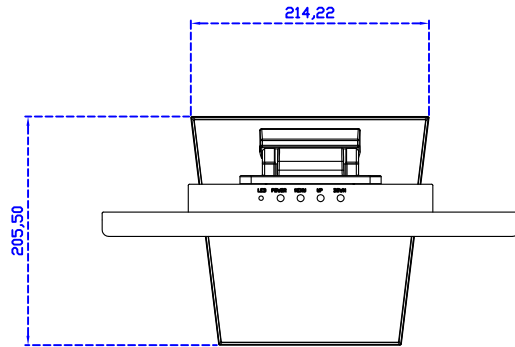

AIM-TMPCTU156-T01W V

AIM-TMPCTU156-T01W Y

3 Year Warranty
LCD Panel 1 Year

15.6" Touch Monitor.
 (VESA Mount)

AIM-TMxxxx156-T01W

X type mount (Default)

Range 6,00mm (Option)

15.6" Embedded Touch Monitor.
(Open Frame)

AIM-TM□Pxxxx156-T01W

15.6" Desktop Touch Monitor.
(Foldable Stand)

AIM-TMxxxx156-T01W A

15.6" Desktop Touch Monitor. (Photo Stand)
AIM-TMxxxx156-T01W P

15.6" Desktop Touch Monitor.
(POS Stand)

AIM-TMxxxx156-T01W V

15.6" Desktop Touch Monitor.
(Ergonomic Stand)

AIM-TMxxxx156-T01W Y