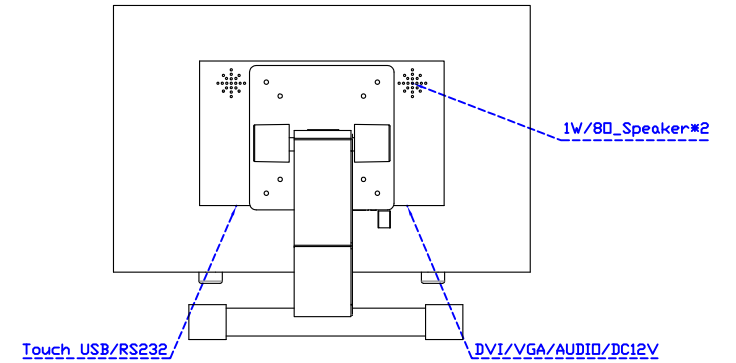

AIM-TMPCTU156-T01W V

AIM-TMPCTU156-T01W Y

3 Year Warranty
LCD Panel 1 Year

15.6" Touch Monitor.
 (VESA Mount)

AIM-TMxxxx156-T01W

X type mount (Default)

Range 6,00mm (Option)

15.6" Embedded Touch Monitor.
(Open Frame)

AIM-TM□Pxxxx156-T01W

15.6" Desktop Touch Monitor.
(Foldable Stand)

AIM-TMxxxx156-T01W A

15.6" Desktop Touch Monitor. (Photo Stand)
AIM-TMxxxx156-T01W P

15.6" Desktop Touch Monitor.
(POS Stand)

AIM-TMxxxx156-T01W V