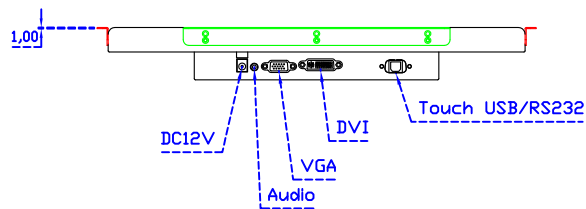

AIM-TMPCTU156-T01W V

AIM-TMPCTU156-T01W Y

3 Year Warranty
LCD Panel 1 Year

15.6" Touch Monitor.
 (VESA Mount)

AIM-TMxxxx156-T01W

X type mount (Default)

Range 6,00mm (Option)

15.6" Embedded Touch Monitor.
(Open Frame)

AIM-TM□Pxxxx156-T01W

15.6" Desktop Touch Monitor.
(Foldable Stand)

AIM-TMxxxx156-T01W A

15.6" Desktop Touch Monitor. (Photo Stand)
AIM-TMxxxx156-T01W P

15.6" Desktop Touch Monitor.
(POS Stand)

AIM-TMxxxx156-T01W V