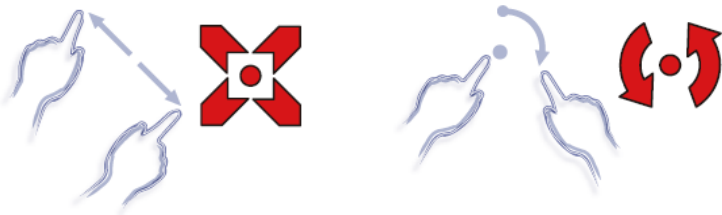

**15.6" inch Touch Monitor (POS-styler) (Projected Capacitive Multi-Touch)**

**Products application :**

- POS Terminal
- Industrial PC
- Kiosk
- Gaming
- Medical apparatus
- Personal computer
- Mobile GPS
- Office automation
- Security system of the house
- Car-mounted amusement
- Military equipment
- Communicate

### Touch Feature :

Input Method	Capacitive stylus, Finger
Linearity	≤2.5mm
Surface	≥7H
Life Time	Unlimited
Application	Writing and Signature Capture Capability
PC Link	USB or RS232(Single-Touch)