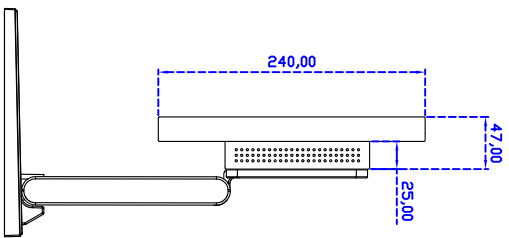

### Display Specifications :

Active Area	344 × 193 mm
Pixel Pitch	0.17925 × 0.17925 mm
Brightness	220 cd/m <sup>2</sup>
Contrast Ratio	800 : 1
Resolution	1920 × 1080 ( Full HD )
Viewing Angle	L/R 140° ; U/D 120°
Response Time	25 ms ( Tr + Tf )
Display Colors	262K
Display Modes	640×480 ; 800×600 ; 1024×768 ; 1280×720 ; 1280×1024 ; 1366×768 ; 1440×900 ; 1680×1050 ; 1920×1080
Signal input	VGA ; Audio ; DVI
Mini-Audio out	1W ( 8Ω ) × 2
OSD Keyboard	⊙ Menu/Select ⊙ - ⊙ + ⊙ Power
Power Source	DC 12V ; ≤9.5w ; Standby ≤1w
Power Consumption	
Storage Operation	-20~60°C ; 0~50°C
VESA	75×75 mm
Casing Colors	Black
Casing Size Weight	375 × 240 × 47 mm ; 3.95kg ( W×H×D )
Carton gross weight	550 × 400 × 180 mm ; 5.6kg ( W×H×D )

### Software Feature :

Draw Test	Position and linearity verification
Controller	Support multiple controllers
Languages	English · Simple Chinese · Traditional Chinese · Japanese · French · German · Spanish · Korean · Arabic · Czech · Danish · Dutch · Greek · Hungarian · Italian · Norwegian · Russian · Polish · Portuguese · Slovenian · Swedish · Thai · Turkish
Mouse Emulator	Right / left button emulation. Auto Right / left Click ( PDA function )
Touch Style	Drawing a Mode · button a Mode · Touch Off/ on Switch
Double Click	Configurable double click speed · Configurable double click area
Sound Modes	No sound · Touch down · Touch up
Display Support	display rotation · Support multiple monitors
Division Pattern	Support two halves and four parts with touch function, you can also create your own division patterns.
Settings:	
Edge compensation	Support edge compensation and you can also add your own numbers for it.
Support O.S	All Windows-32 bit O.S Windows7-8-10 : XP-64 bit O.S Android : All Linux : MAC

### Order information :

AIM-TMPCTU156-T01WA :	【VGA/DVI/AUDIO/USB-TOUCH】	AIM-TMPCTU156-T02WA :	【VGA/DVI/AUDIO/RS232-TOUCH】
Accessory	VGA Cable/AC90~260V Adapter/Power Cable/Audio Cable/USB or RS232 Cable/Cleaning wipes/ Driver Disk ※DVI Cable(Optional)		