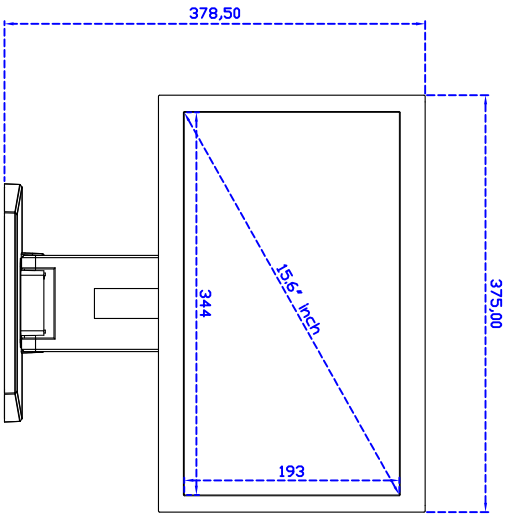

15,6" Desktop Touch Monitor

AIM-TMxxxx156-T01WA