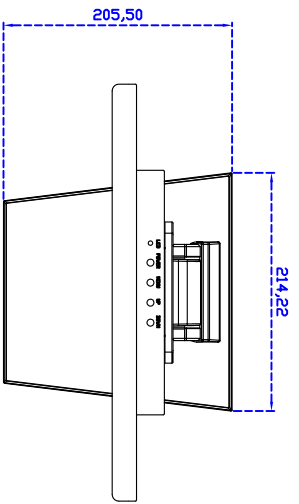

### Display Specifications :

Active Area	344 × 193 mm
Pixel Pitch	0.17925 × 0.17925 mm
Brightness	220 cd/m <sup>2</sup>
Contrast Ratio	800 : 1
Resolution	1920 × 1080 ( Full HD )
Viewing Angle	L/R 140° ; U/D 120°
Response Time	25 ms ( Tr + Tf )
Display Colors	262K
Display Modes	640×480 ; 800×600 ; 1024×768 ; 1280×720 ; 1280×1024 ; 1366×768 ; 1440×900 ; 1680×1050 ; 1920×1080
Signal input	VGA ; Audio ; DVI
Mini-Audio out	1W ( 8Ω ) × 2
OSD Keyboard	⊙ Menu/Select ⊙ - ⊙ + ⊙ Power
Power Source	DC 12V ; ≤9.5w ; Standby ≤1w
Power Consumption	
Storage Operation	-20~60°C ; 0~50°C
VESA	75×75 mm
Casing Colors	Black
Casing Size Weight	375 × 240 × 47 mm ; 3.95kg ( W×H×D )
Carton gross weight	550 × 400 × 180 mm ; 5.6kg ( W×H×D )

### Software Feature :

Draw Test	Position and linearity verification
Controller	Support multiple controllers
Languages	English · Simple Chinese · Traditional Chinese · Japanese · French · German · Spanish · Korean · Arabic · Czech · Danish · Dutch · Greek · Hungarian · Italian · Norwegian · Russian · Polish · Portuguese · Slovenian · Swedish · Thai · Turkish
Mouse Emulator	Right / left button emulation. Auto Right / left Click ( PDA function )
Touch Style	Drawing a Mode · button a Mode · Touch Off/ on Switch
Double Click	Configurable double click speed · Configurable double click area
Sound Modes	No sound · Touch down · Touch up
Display Support	display rotation · Support multiple monitors
Division Pattern	Support two halves and four parts with touch function, you can also create your own division patterns.
Settings:	
Edge compensation	Support edge compensation and you can also add your own numbers for it.
Support O.S	All Windows-32 bit O.S Windows7-8-10 : XP-64 bit O.S Android : All Linux : MAC

### Order information :

AIM-TMPCTU156-T01WA :	【VGA/DVI/AUDIO/USB-TOUCH】	AIM-TMPCTU156-T02WA :	【VGA/DVI/AUDIO/RS232-TOUCH】
Accessory	VGA Cable/AC90~260V Adapter/Power Cable/Audio Cable/USB or RS232 Cable/Cleaning wipes/ Driver Disk ※DVI Cable(Optional)		