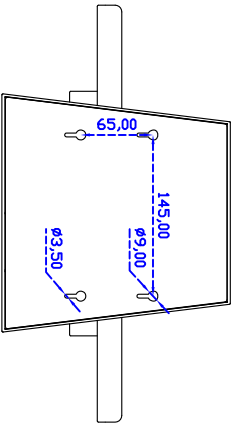

### Display Specifications :

Active Area	344 × 193 mm
Pixel Pitch	0.17925 × 0.17925 mm
Brightness	220 cd/m <sup>2</sup>
Contrast Ratio	800 : 1
Resolution	1920 × 1080 ( Full HD )
Viewing Angle	L/R 140° ; U/D 120°
Response Time	25 ms ( Tr + Tf )
Display Colors	262K
Display Modes	640×480 ; 800×600 ; 1024×768 ; 1280×720 ; 1280×1024 ; 1366×768 ; 1440×900 ; 1680×1050 ; 1920×1080
Signal input	VGA ; Audio ; DVI
Mini-Audio out	1W ( 8Ω ) × 2
OSD Keyboard	⊙ Menu/Select ⊙ - ⊙ + ⊙ Power
Power Source	DC 12V ; ≤9.5w ; Standby ≤1w
Power Consumption	
Storage Operation	-20~60°C ; 0~50°C
VESA	75×75 mm
Casing Colors	Black
Casing Size Weight	375 × 240 × 47 mm ; 3.95kg ( W×H×D )
Carton gross weight	550 × 400 × 180 mm ; 5.6kg ( W×H×D )

### Software Feature :

Draw Test	Position and linearity verification
Controller	Support multiple controllers
Languages	English · Simple Chinese · Traditional Chinese · Japanese · French · German · Spanish · Korean · Arabic · Czech · Danish · Dutch · Greek · Hungarian · Italian · Norwegian · Russian · Polish · Portuguese · Slovenian · Swedish · Thai · Turkish
Mouse Emulator	Right / left button emulation. Auto Right / left Click ( PDA function )
Touch Style	Drawing a Mode · button a Mode · Touch Off/ on Switch
Double Click	Configurable double click speed · Configurable double click area
Sound Modes	No sound · Touch down · Touch up
Display Support	display rotation · Support multiple monitors
Division Pattern	Support two halves and four parts with touch function, you can also create your own division patterns.
Settings:	
Edge compensation	Support edge compensation and you can also add your own numbers for it.
Support O.S	All Windows-32 bit O.S Windows7-8-10 : XP-64 bit O.S Android : All Linux : MAC

### Order information :

AIM-TMPCTU156-T01WA :	【VGA/DVI/AUDIO/USB-TOUCH】	AIM-TMPCTU156-T02WA :	【VGA/DVI/AUDIO/RS232-TOUCH】
Accessory	VGA Cable/AC90~260V Adapter/Power Cable/Audio Cable/USB or RS232 Cable/Cleaning wipes/ Driver Disk ※DVI Cable(Optional)		