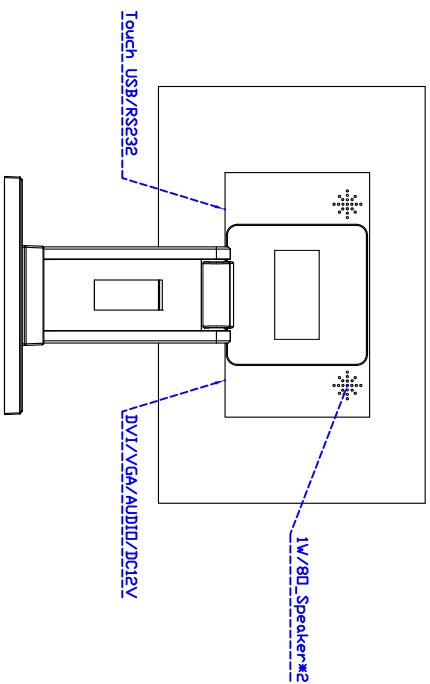

### Display Specifications :

Active Area	344 × 193 mm
Pixel Pitch	0.17925 × 0.17925 mm
Brightness	220 cd/m <sup>2</sup>
Contrast Ratio	800 : 1
Resolution	1920 × 1080 ( Full HD )
Viewing Angle	L/R 140° ; U/D 120°
Response Time	25 ms ( Tr + Tf )
Display Colors	262K
Display Modes	640×480 ; 800×600 ; 1024×768 ; 1280×720 ; 1280×1024 ; 1366×768 ; 1440×900 ; 1680×1050 ; 1920×1080
Signal input	VGA ; Audio ; DVI
Mini-Audio out	1W ( 8Ω ) × 2
OSD Keyboard	⊙ Menu/Select ⊙ - ⊙ + ⊙ Power
Power Source	DC 12V ; ≤9.5w ; Standby ≤1w
Power Consumption	
Storage Operation	-20~60°C ; 0~50°C
VESA	75×75 mm
Casing Colors	Black
Casing Size Weight	375 × 240 × 47 mm ; 3.95kg ( W×H×D )
Carton gross weight	550 × 400 × 180 mm ; 5.6kg ( W×H×D )

### Software Feature :

Draw Test	Position and linearity verification
Controller	Support multiple controllers
Languages	English · Simple Chinese · Traditional Chinese · Japanese · French · German · Spanish · Korean · Arabic · Czech · Danish · Dutch · Greek · Hungarian · Italian · Norwegian · Russian · Polish · Portuguese · Slovenian · Swedish · Thai · Turkish
Mouse Emulator	Right / left button emulation. Auto Right / left Click ( PDA function )
Touch Style	Drawing a Mode · button a Mode · Touch Off/ on Switch
Double Click	Configurable double click speed · Configurable double click area
Sound Modes	No sound · Touch down · Touch up
Display Support	display rotation · Support multiple monitors
Division Pattern	Support two halves and four parts with touch function, you can also create your own division patterns.
Settings:	
Edge compensation	Support edge compensation and you can also add your own numbers for it.
Support O.S	All Windows-32 bit O.S Windows7-8-10 : XP-64 bit O.S Android : All Linux : MAC

### Order information :

AIM-TMPCTU156-T01WA :	【VGA/DVI/AUDIO/USB-TOUCH】	AIM-TMPCTU156-T02WA :	【VGA/DVI/AUDIO/RS232-TOUCH】
Accessory	VGA Cable/AC90~260V Adapter/Power Cable/Audio Cable/USB or RS232 Cable/Cleaning wipes/ Driver Disk ※DVI Cable(Optional)		