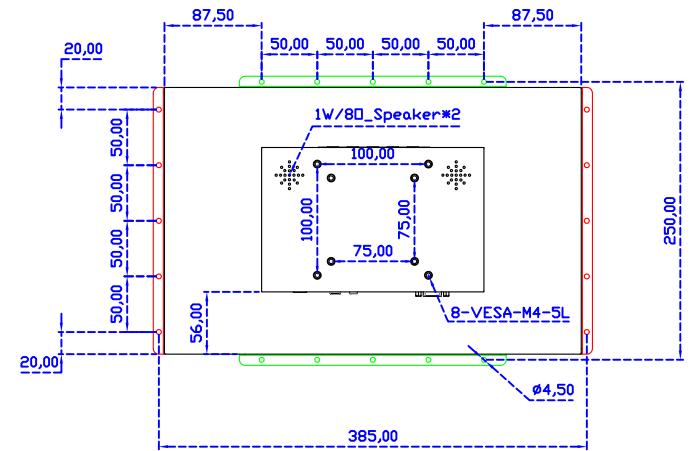

15.6" Projected capacitive Multi-Touch Monitor

Display Specifications :

Active Area	344 × 193 mm
Pixel Pitch	0.17925 × 0.17925 mm
Brightness	300 cd/m ²
Contrast Ratio	700 : 1
Resolution	1920 x 1080 (Full HD)
Viewing Angle	L/R178° ; U/D178°
Response Time	20ms (Tr + Tf)
Display Colors	262K
Display Modes	800×600 ; 1024×768 ; 1280×720 ; 1280×800 ; 1280×1024 ; 1360×768 ; 1440×900 ; 1680×1050 ; 1920×1080
Signal input	VGA ; Audio ; Display Port ; HDMI
Speaker	1W (8Ω) × 2
OSD Keyboard	⊙Power ⊙Auto adjust ⊕ ⊖ ⊙Menu
Power Source	DC 12V (DC Jack Φ2.1mm)
Power Consumption	≤10w
Storage 、 Operation	-20~60°C ; 0~50°C
VESA	75×75 ; 100×100 mm
Casing Colors	Black (OEM other colors)
Casing Size 、 Weight	375 × 240 × 48 mm ; 2.6 kg (W×H×D) (Without Stand)
Carton 、 gross weight	550 × 400 × 180 mm ; 4.2 kg (W×H×D)
Accessory	VGA cable/HDMI cable/Audio cable/AC90~260V Adapter/Power cable/USB or RS232 cable/Cleaning wipes/Driver Disk ※DP cable (Optional)

AIM-TMPCTU156-R05W V

AIM-TMPCTU156-R05W Y

3 Year Warranty
LCD Panel 1 Year

15.6" Touch Monitor.
 (VESA Mount)

AIM-TMxxxx156-R05W

15.6" Embedded Touch Monitor.
(Open Frame)

AIM-TMOPxxxx156-R05W

15.6" Desktop Touch Monitor.
(Foldable Stand)

AIM-TMxxxx156-R05W A

15.6" Desktop Touch Monitor.
(Photo Stand)

AIM-TMxxxx156-R05W P

15.6" Desktop Touch Monitor.
(POS Stand)

AIM-TMxxx156-R05W V

15.6" Desktop Touch Monitor.
(Ergonomic Stand)

AIM-TMxxxx156-R05W Y