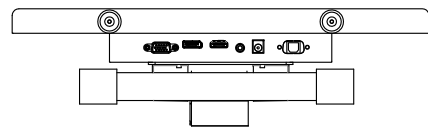

15.6" Desktop Touch Monitor.
(Photo Stand)

AIM-TMxxxx156-R05W P