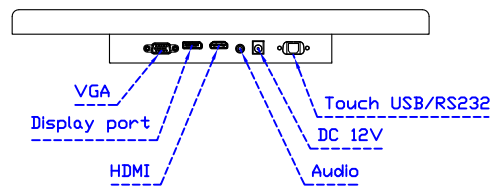

Software Feature :

Draw Test	Position and linearity verification
Controller	Support multiple controllers
Languages	English · Simple Chinese · Traditional Chinese · Japanese · French · German · Spanish · Korean · Arabic · Czech · Danish · Dutch · Greek · Hungarian · Italian · Norwegian · Russian · Polish · Portuguese · Slovenian · Swedish · Thai · Turkish
Mouse Emulator	Right / left button emulation. Auto Right / left Click (PDA function)
Touch Style	Drawing a Mode · button a Mode · Touch Off/ on Switch
Double Click	Configurable double click speed · Configurable double click area
Sound Modes	No sound · Touch down · Touch up
Display Support	display rotation · Support multiple monitors
Division Pattern	Support two halves and four parts with touch function, you can also create your own division patterns.
Settings:	
Edge compensation	Support edge compensation and you can also add your own numbers for it.
Support O.S	All Windows-32/64bit O.S Android ; Linux ; MAC

AIM-TMPCTU156-R05W V

AIM-TMPCTU156-R05W Y

3 Year Warranty
LCD Panel 1 Year

15.6" Touch Monitor.
 (VESA Mount)

AIM-TMxxxx156-R05W

15.6" Embedded Touch Monitor.
(Open Frame)

AIM-TMOPxxxx156-R05W

15.6" Desktop Touch Monitor.
(Foldable Stand)