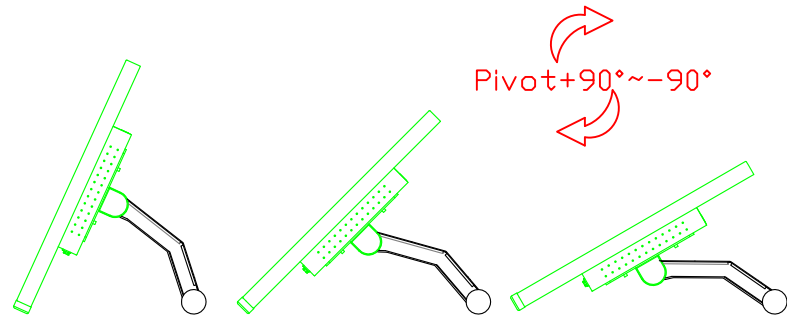

Software Feature :

Draw Test	Position and linearity verification
Controller	Support multiple controllers
Languages	English · Simple Chinese · Traditional Chinese · Japanese · French · German · Spanish · Korean · Arabic · Czech · Danish · Dutch · Greek · Hungarian · Italian · Norwegian · Russian · Polish · Portuguese · Slovenian · Swedish · Thai · Turkish
Mouse Emulator	Right / left button emulation. Auto Right / left Click (PDA function)
Touch Style	Drawing a Mode · button a Mode · Touch Off/ on Switch
Double Click	Configurable double click speed · Configurable double click area
Sound Modes	No sound · Touch down · Touch up
Display Support	display rotation · Support multiple monitors
Division Pattern	Support two halves and four parts with touch function, you can also create your own division patterns.
Settings:	
Edge compensation	Support edge compensation and you can also add your own numbers for it.
Support O.S	All Windows-32/64bit O.S Android ; Linux ; MAC

AIM-TMPCTU156-R05W V

AIM-TMPCTU156-R05W Y

3 Year Warranty
LCD Panel 1 Year

15.6" Touch Monitor.
 (VESA Mount)

AIM-TMxxxx156-R05W

15.6" Embedded Touch Monitor.
(Open Frame)

AIM-TMOPxxxx156-R05W

15.6" Desktop Touch Monitor.
(Foldable Stand)

AIM-TMxxxx156-R05W A

15.6" Desktop Touch Monitor.
(Photo Stand)

AIM-TMxxxx156-R05W P

15.6" Desktop Touch Monitor.
(POS Stand)

AIM-TMxxx156-R05W V

15.6" Desktop Touch Monitor.
(Ergonomic Stand)

AIM-TMxxxx156-R05W Y