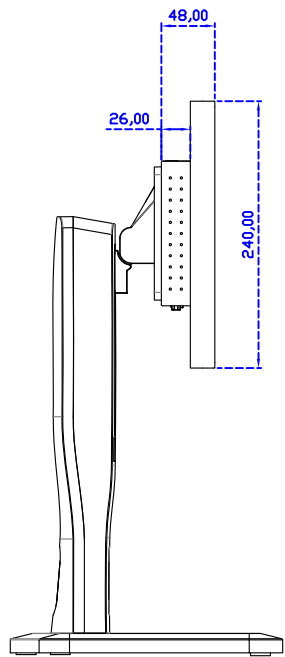

15.6" Projected capacitive Multi-Touch Monitor

Display Specifications :

Active Area	344 × 193 mm
Pixel Pitch	0.17925 × 0.17925 mm
Brightness	300 cd/m ²
Contrast Ratio	700 : 1
Resolution	1920 x 1080 (Full HD)
Viewing Angle	L/R178° ; U/D178°
Response Time	20ms (Tr + Tf)
Display Colors	262K
Display Modes	800×600 ; 1024×768 ; 1280×720 ; 1280×800 ; 1280×1024 ; 1360×768 ; 1440×900 ; 1680×1050 ; 1920×1080
Signal input	VGA ; Audio ; Display Port ; HDMI
Speaker	1W (8Ω) × 2
OSD Keyboard	⊙Power ⊙Auto adjust ⊕ ⊖ ⊙Menu
Power Source	DC 12V (DC Jack Φ2.1mm)
Power Consumption	≤10w
Storage 、 Operation	-20~60°C ; 0~50°C
VESA	75×75 ; 100×100 mm
Casing Colors	Black (OEM other colors)
Casing Size 、 Weight	375 × 240 × 48 mm ; 2.6 kg (W×H×D) (Without Stand)
Carton 、 gross weight	550 × 400 × 180 mm ; 4.2 kg (W×H×D)
Accessory	VGA cable/HDMI cable/Audio cable/AC90~260V Adapter/Power cable/USB or RS232 cable/Cleaning wipes/Driver Disk ※DP cable (Optional)

AIM-TMPCTU156-R05W V

AIM-TMPCTU156-R05W Y

3 Year Warranty
LCD Panel 1 Year

15.6" Touch Monitor.
 (VESA Mount)

AIM-TMxxxx156-R05W

15.6" Embedded Touch Monitor.
(Open Frame)

AIM-TMOPxxxx156-R05W

15.6" Desktop Touch Monitor.
(Foldable Stand)

AIM-TMxxxx156-R05W A

15.6" Desktop Touch Monitor.
(Photo Stand)

AIM-TMxxxx156-R05W P

15.6" Desktop Touch Monitor.
(POS Stand)

AIM-TMxxx156-R05W V

15.6" Desktop Touch Monitor.
(Ergonomic Stand)

AIM-TMxxxx156-R05W Y