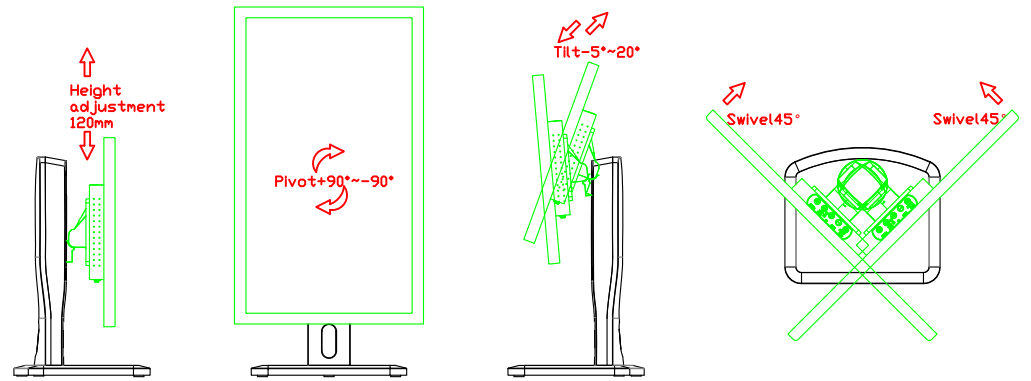

AIM-TMxxxx156-R05W A

15.6" Desktop Touch Monitor.
(Photo Stand)

AIM-TMxxxx156-R05W P

15.6" Desktop Touch Monitor.
(POS Stand)

AIM-TMxxx156-R05W V

15.6" Desktop Touch Monitor.
(Ergonomic Stand)

AIM-TMxxxx156-R05W Y