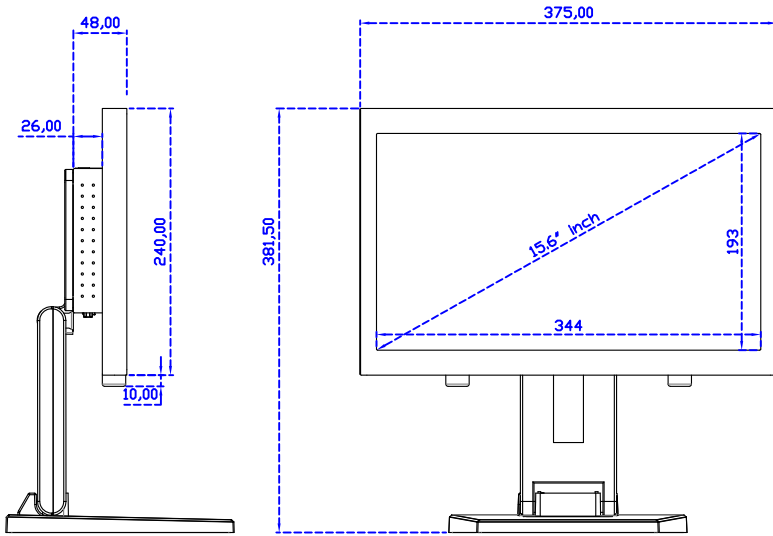

15.6" Projected capacitive Multi-Touch Monitor

Display Specifications :

Active Area	344 × 193 mm
Pixel Pitch	0.17925 × 0.17925 mm
Brightness	300 cd/m ²
Contrast Ratio	700 : 1
Resolution	1920 x 1080 (Full HD)
Viewing Angle	L/R178° ; U/D178°
Response Time	20ms (Tr + Tf)
Display Colors	262K
Display Modes	800×600 ; 1024×768 ; 1280×720 ; 1280×800 ; 1280×1024 ; 1360×768 ; 1440×900 ; 1680×1050 ; 1920×1080
Signal input	VGA ; Audio ; Display Port ; HDMI
Speaker	1W (8Ω) × 2
OSD Keyboard	⊙Power ⊙Auto adjust ⊕ ⊖ ⊙Menu
Power Source	DC 12V (DC Jack Φ2.1mm)
Power Consumption	≤10w
Storage 、 Operation	-20~60°C ; 0~50°C
VESA	75×75 ; 100×100 mm
Casing Colors	Black (OEM other colors)
Casing Size 、 Weight	375 × 240 × 48 mm ; 2.6 kg (W×H×D) (Without Stand)
Carton 、 gross weight	550 × 400 × 180 mm ; 4.2 kg (W×H×D)
Accessory	VGA cable/HDMI cable/Audio cable/AC90~260V Adapter/Power cable/USB or RS232 cable/Cleaning wipes/Driver Disk ※DP cable (Optional)

AIM-TMPCTU156-R05W V

AIM-TMPCTU156-R05W Y

3 Year Warranty
LCD Panel 1 Year

15.6" Touch Monitor.
 (VESA Mount)

AIM-TMxxxx156-R05W

15.6" Embedded Touch Monitor.
(Open Frame)

AIM-TMOPxxxx156-R05W

15.6" Desktop Touch Monitor.
(Foldable Stand)

AIM-TMxxxx156-R05W A

15.6" Desktop Touch Monitor.
(Photo Stand)

AIM-TMxxxx156-R05W P

15.6" Desktop Touch Monitor.
(POS Stand)

AIM-TMxxx156-R05W V

15.6" Desktop Touch Monitor.
(Ergonomic Stand)

AIM-TMxxxx156-R05W Y