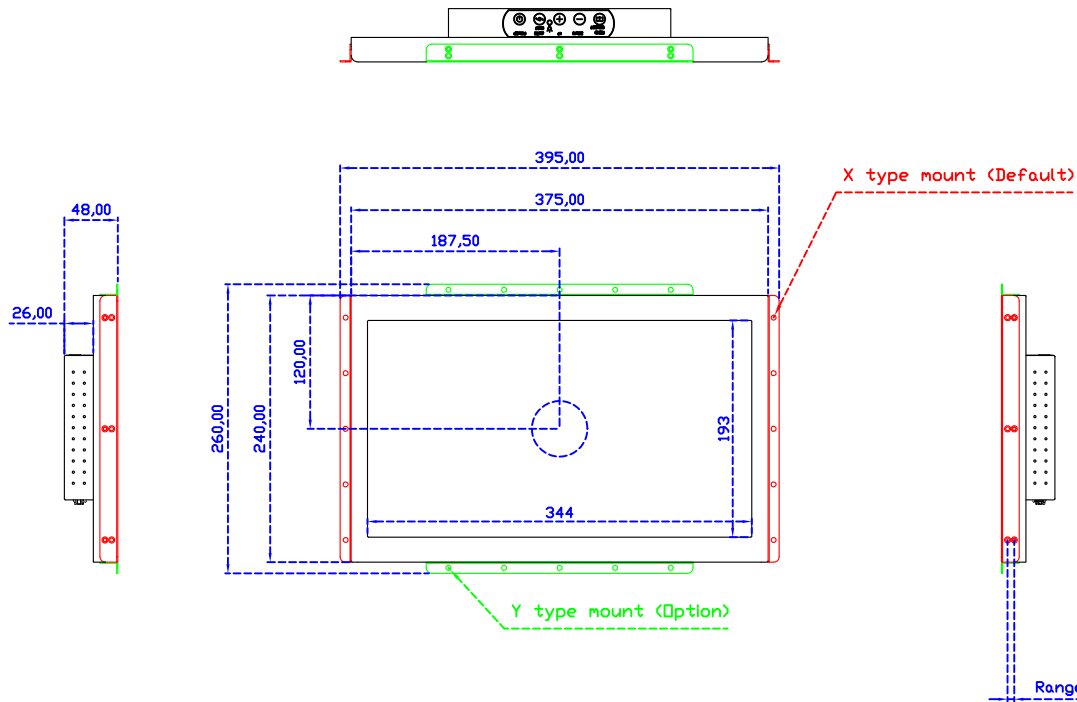

15.6" Projected capacitive Multi-Touch Monitor

Display Specifications :

Active Area	344 × 193 mm
Pixel Pitch	0.17925 × 0.17925 mm
Brightness	300 cd/m ²
Contrast Ratio	700 : 1
Resolution	1920 x 1080 (Full HD)
Viewing Angle	L/R178° ; U/D178°
Response Time	20ms (Tr + Tf)
Display Colors	262K
Display Modes	800×600 ; 1024×768 ; 1280×720 ; 1280×800 ; 1280×1024 ; 1360×768 ; 1440×900 ; 1680×1050 ; 1920×1080
Signal input	VGA ; Audio ; Display Port ; HDMI
Speaker	1W (8Ω) × 2
OSD Keyboard	⊙Power ⊙Auto adjust ⊕ ⊖ ⊙Menu
Power Source	DC 12V (DC Jack Φ2.1mm)
Power Consumption	≤10w
Storage 、 Operation	-20~60°C ; 0~50°C
VESA	75×75 ; 100×100 mm
Casing Colors	Black (OEM other colors)
Casing Size 、 Weight	375 × 240 × 48 mm ; 2.6 kg (W×H×D) (Without Stand)
Carton 、 gross weight	550 × 400 × 180 mm ; 4.2 kg (W×H×D)
Accessory	VGA cable/HDMI cable/Audio cable/AC90~260V Adapter/Power cable/USB or RS232 cable/Cleaning wipes/Driver Disk ※DP cable (Optional)

AIM-TMPCTU156-R05W V

AIM-TMPCTU156-R05W Y

3 Year Warranty
LCD Panel 1 Year

15.6" Touch Monitor.
 (VESA Mount)

AIM-TMxxxx156-R05W

15.6" Embedded Touch Monitor.
(Open Frame)

AIM-TMOPxxxx156-R05W

15.6" Desktop Touch Monitor.
(Foldable Stand)

AIM-TMxxxx156-R05W A

15.6" Desktop Touch Monitor.
(Photo Stand)

AIM-TMxxxx156-R05W P

15.6" Desktop Touch Monitor.
(POS Stand)

AIM-TMxxx156-R05W V

15.6" Desktop Touch Monitor.
(Ergonomic Stand)

AIM-TMxxxx156-R05W Y