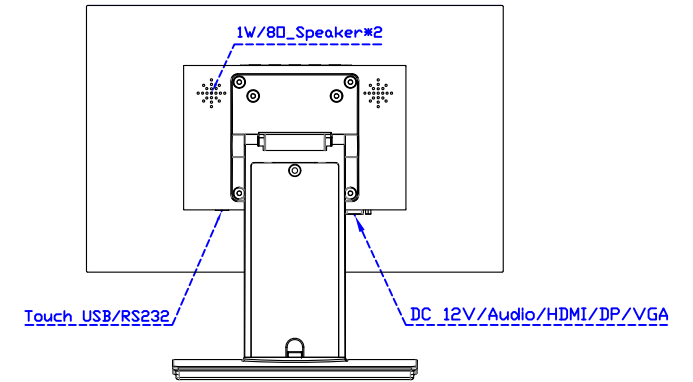

Software Feature :

Draw Test	Position and linearity verification
Controller	Support multiple controllers
Languages	English · Simple Chinese · Traditional Chinese · Japanese · French · German · Spanish · Korean · Arabic · Czech · Danish · Dutch · Greek · Hungarian · Italian · Norwegian · Russian · Polish · Portuguese · Slovenian · Swedish · Thai · Turkish
Mouse Emulator	Right / left button emulation. Auto Right / left Click (PDA function)
Touch Style	Drawing a Mode · button a Mode · Touch Off/ on Switch
Double Click	Configurable double click speed · Configurable double click area
Sound Modes	No sound · Touch down · Touch up
Display Support	display rotation · Support multiple monitors
Division Pattern	Support two halves and four parts with touch function, you can also create your own division patterns.
Settings:	
Edge compensation	Support edge compensation and you can also add your own numbers for it.
Support O.S	All Windows-32/64bit O.S Android ; Linux ; MAC

AIM-TMPCTU156-R05W V

AIM-TMPCTU156-R05W Y

3 Year Warranty
LCD Panel 1 Year

15.6" Touch Monitor.
 (VESA Mount)

AIM-TMxxxx156-R05W

15.6" Embedded Touch Monitor.
(Open Frame)

AIM-TMOPxxxx156-R05W

15.6" Desktop Touch Monitor.
(Foldable Stand)

AIM-TMxxxx156-R05W A

15.6" Desktop Touch Monitor.
(Photo Stand)

AIM-TMxxxx156-R05W P

15.6" Desktop Touch Monitor.
(POS Stand)

AIM-TMxxx156-R05W V

15.6" Desktop Touch Monitor.
(Ergonomic Stand)

AIM-TMxxxx156-R05W Y