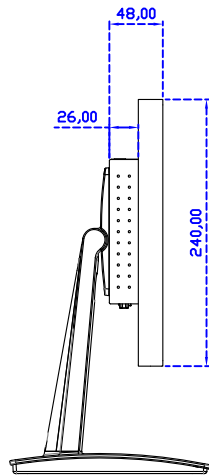

15.6" Projected capacitive Multi-Touch Monitor

Display Specifications :

Active Area	344 × 193 mm
Pixel Pitch	0.17925 × 0.17925 mm
Brightness	300 cd/m ²
Contrast Ratio	700 : 1
Resolution	1920 x 1080 (Full HD)
Viewing Angle	L/R178° ; U/D178°
Response Time	20ms (Tr + Tf)
Display Colors	262K
Display Modes	800×600 ; 1024×768 ; 1280×720 ; 1280×800 ; 1280×1024 ; 1360×768 ; 1440×900 ; 1680×1050 ; 1920×1080
Signal input	VGA ; Audio ; Display Port ; HDMI
Speaker	1W (8Ω) × 2
OSD Keyboard	⊙Power ⊙Auto adjust ⊕ ⊖ ⊙Menu
Power Source	DC 12V (DC Jack Φ2.1mm)
Power Consumption	≤10w
Storage 、 Operation	-20~60°C ; 0~50°C
VESA	75×75 ; 100×100 mm
Casing Colors	Black (OEM other colors)
Casing Size 、 Weight	375 × 240 × 48 mm ; 2.6 kg (W×H×D) (Without Stand)
Carton 、 gross weight	550 × 400 × 180 mm ; 4.2 kg (W×H×D)
Accessory	VGA cable/HDMI cable/Audio cable/AC90~260V Adapter/Power cable/USB or RS232 cable/Cleaning wipes/Driver Disk ※DP cable (Optional)

AIM-TMPCTU156-R05W V

AIM-TMPCTU156-R05W Y

3 Year Warranty
LCD Panel 1 Year

15.6" Touch Monitor.
 (VESA Mount)

AIM-TMxxxx156-R05W

15.6" Embedded Touch Monitor.
(Open Frame)

AIM-TMOPxxxx156-R05W

15.6" Desktop Touch Monitor.
(Foldable Stand)

AIM-TMxxxx156-R05W A

15.6" Desktop Touch Monitor.
(Photo Stand)

AIM-TMxxxx156-R05W P

15.6" Desktop Touch Monitor.
(POS Stand)

AIM-TMxxx156-R05W V

15.6" Desktop Touch Monitor.
(Ergonomic Stand)

AIM-TMxxxx156-R05W Y