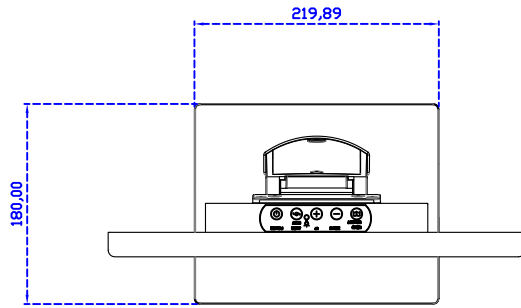

AIM-TMPCTU156-R05W V

AIM-TMPCTU156-R05W Y

3 Year Warranty
LCD Panel 1 Year

15.6" Touch Monitor.
 (VESA Mount)

AIM-TMxxxx156-R05W

15.6" Embedded Touch Monitor.
(Open Frame)

AIM-TMOPxxxx156-R05W

15.6" Desktop Touch Monitor.
(Foldable Stand)

AIM-TMxxxx156-R05W A

15.6" Desktop Touch Monitor.
(Photo Stand)

AIM-TMxxxx156-R05W P

15.6" Desktop Touch Monitor.
(POS Stand)

AIM-TMxxx156-R05W V

15.6" Desktop Touch Monitor.
(Ergonomic Stand)

AIM-TMxxxx156-R05W Y