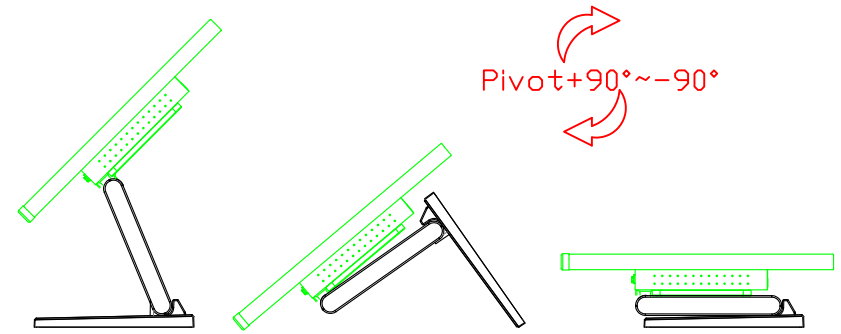

Software Feature :

Draw Test	Position and linearity verification
Controller	Support multiple controllers
Languages	English · Simple Chinese · Traditional Chinese · Japanese · French · German · Spanish · Korean · Arabic · Czech · Danish · Dutch · Greek · Hungarian · Italian · Norwegian · Russian · Polish · Portuguese · Slovenian · Swedish · Thai · Turkish
Mouse Emulator	Right / left button emulation. Auto Right / left Click (PDA function)
Touch Style	Drawing a Mode · button a Mode · Touch Off/ on Switch
Double Click	Configurable double click speed · Configurable double click area
Sound Modes	No sound · Touch down · Touch up
Display Support	display rotation · Support multiple monitors
Division Pattern	Support two halves and four parts with touch function, you can also create your own division patterns.
Settings:	
Edge compensation	Support edge compensation and you can also add your own numbers for it.
Support O.S	All Windows-32/64bit O.S Android ; Linux ; MAC

AIM-TMPCTU156-R05W V

AIM-TMPCTU156-R05W Y

3 Year Warranty
LCD Panel 1 Year

15.6" Touch Monitor.
 (VESA Mount)

AIM-TMxxxx156-R05W

15.6" Embedded Touch Monitor.
(Open Frame)

AIM-TMOPxxxx156-R05W

15.6" Desktop Touch Monitor.
(Foldable Stand)

AIM-TMxxxx156-R05W A

15.6" Desktop Touch Monitor.
(Photo Stand)

AIM-TMxxxx156-R05W P

15.6" Desktop Touch Monitor.
(POS Stand)

AIM-TMxxx156-R05W V

15.6" Desktop Touch Monitor.
(Ergonomic Stand)

AIM-TMxxxx156-R05W Y