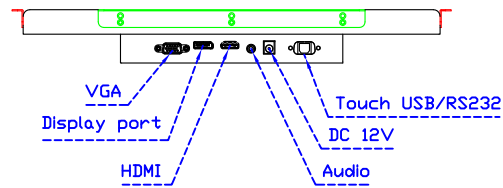

Software Feature :

Draw Test	Position and linearity verification
Controller	Support multiple controllers
Languages	English · Simple Chinese · Traditional Chinese · Japanese · French · German · Spanish · Korean · Arabic · Czech · Danish · Dutch · Greek · Hungarian · Italian · Norwegian · Russian · Polish · Portuguese · Slovenian · Swedish · Thai · Turkish
Mouse Emulator	Right / left button emulation. Auto Right / left Click (PDA function)
Touch Style	Drawing a Mode · button a Mode · Touch Off/ on Switch
Double Click	Configurable double click speed · Configurable double click area
Sound Modes	No sound · Touch down · Touch up
Display Support	display rotation · Support multiple monitors
Division Pattern	Support two halves and four parts with touch function, you can also create your own division patterns.
Settings:	
Edge compensation	Support edge compensation and you can also add your own numbers for it.
Support O.S	All Windows-32/64bit O.S Android ; Linux ; MAC

AIM-TMPCTU156-R05W V

AIM-TMPCTU156-R05W Y

3 Year Warranty
LCD Panel 1 Year

15.6" Touch Monitor.
 (VESA Mount)

AIM-TMxxxx156-R05W

15.6" Embedded Touch Monitor.
(Open Frame)

AIM-TMOPxxxx156-R05W

15.6" Desktop Touch Monitor.
(Foldable Stand)

AIM-TMxxxx156-R05W A

15.6" Desktop Touch Monitor.
(Photo Stand)

AIM-TMxxxx156-R05W P

15.6" Desktop Touch Monitor.
(POS Stand)

AIM-TMxxx156-R05W V

15.6" Desktop Touch Monitor.
(Ergonomic Stand)

AIM-TMxxxx156-R05W Y