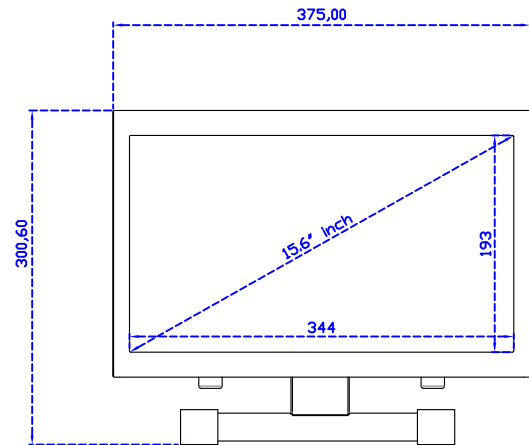

15.6" Projected capacitive Multi-Touch Monitor

Display Specifications :

Active Area	344 × 193 mm
Pixel Pitch	0.17925 × 0.17925 mm
Brightness	300 cd/m ²
Contrast Ratio	700 : 1
Resolution	1920 x 1080 (Full HD)
Viewing Angle	L/R178° ; U/D178°
Response Time	20ms (Tr + Tf)
Display Colors	262K
Display Modes	800×600 ; 1024×768 ; 1280×720 ; 1280×800 ; 1280×1024 ; 1360×768 ; 1440×900 ; 1680×1050 ; 1920×1080
Signal input	VGA ; Audio ; Display Port ; HDMI
Speaker	1W (8Ω) × 2
OSD Keyboard	⊙Power ⊙Auto adjust ⊕ ⊖ ⊙Menu
Power Source	DC 12V (DC Jack Φ2.1mm)
Power Consumption	≤10w
Storage 、 Operation	-20~60°C ; 0~50°C
VESA	75×75 ; 100×100 mm
Casing Colors	Black (OEM other colors)
Casing Size 、 Weight	375 × 240 × 48 mm ; 2.6 kg (W×H×D) (Without Stand)
Carton 、 gross weight	550 × 400 × 180 mm ; 4.2 kg (W×H×D)
Accessory	VGA cable/HDMI cable/Audio cable/AC90~260V Adapter/Power cable/USB or RS232 cable/Cleaning wipes/Driver Disk ※DP cable (Optional)

AIM-TMPCTU156-R05W V

AIM-TMPCTU156-R05W Y

3 Year Warranty
LCD Panel 1 Year

15.6" Touch Monitor.
 (VESA Mount)

AIM-TMxxxx156-R05W

15.6" Embedded Touch Monitor.
(Open Frame)

AIM-TMOPxxxx156-R05W

15.6" Desktop Touch Monitor.
(Foldable Stand)

AIM-TMxxxx156-R05W A

15.6" Desktop Touch Monitor.
(Photo Stand)

AIM-TMxxxx156-R05W P

15.6" Desktop Touch Monitor.
(POS Stand)

AIM-TMxxx156-R05W V

15.6" Desktop Touch Monitor.
(Ergonomic Stand)

AIM-TMxxxx156-R05W Y