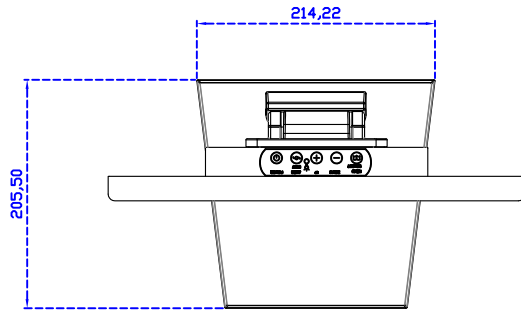

AIM-TMPCTU156-R05W V

AIM-TMPCTU156-R05W Y

3 Year Warranty
LCD Panel 1 Year

15.6" Touch Monitor.
 (VESA Mount)

AIM-TMxxxx156-R05W

15.6" Embedded Touch Monitor.
(Open Frame)

AIM-TMOPxxxx156-R05W

15.6" Desktop Touch Monitor.
(Foldable Stand)

AIM-TMxxxx156-R05W A

15.6" Desktop Touch Monitor.
(Photo Stand)

AIM-TMxxxx156-R05W P

15.6" Desktop Touch Monitor.
(POS Stand)

AIM-TMxxx156-R05W V

15.6" Desktop Touch Monitor.
(Ergonomic Stand)

AIM-TMxxxx156-R05W Y