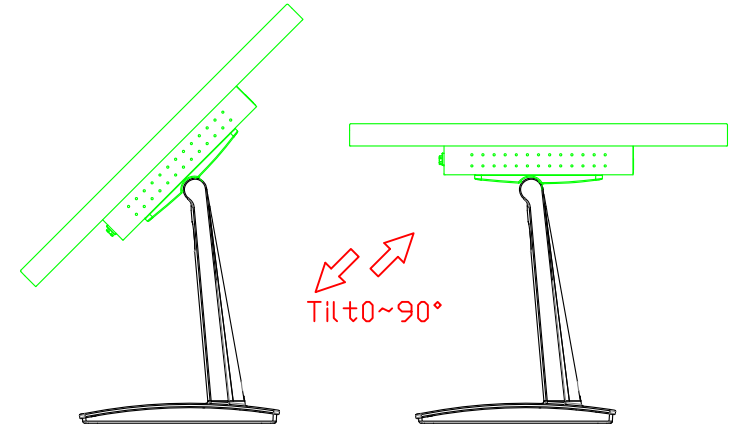

AIM-TMPCTU156-R05W V

AIM-TMPCTU156-R05W Y

3 Year Warranty
LCD Panel 1 Year

15.6" Touch Monitor.
 (VESA Mount)

AIM-TMxxxx156-R05W

15.6" Embedded Touch Monitor.
(Open Frame)

AIM-TMOPxxxx156-R05W

15.6" Desktop Touch Monitor.
(Foldable Stand)

AIM-TMxxxx156-R05W A

15.6" Desktop Touch Monitor.
(Photo Stand)

AIM-TMxxxx156-R05W P

15.6" Desktop Touch Monitor.
(POS Stand)

AIM-TMxxx156-R05W V

15.6" Desktop Touch Monitor.
(Ergonomic Stand)

AIM-TMxxxx156-R05W Y