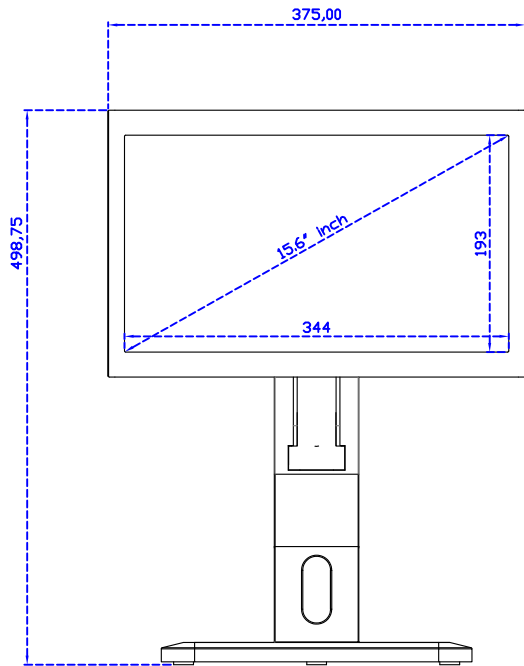

15.6" Projected capacitive Multi-Touch Monitor

Display Specifications :

Active Area	344 × 193 mm
Pixel Pitch	0.17925 × 0.17925 mm
Brightness	300 cd/m ²
Contrast Ratio	700 : 1
Resolution	1920 x 1080 (Full HD)
Viewing Angle	L/R178° ; U/D178°
Response Time	20ms (Tr + Tf)
Display Colors	262K
Display Modes	800×600 ; 1024×768 ; 1280×720 ; 1280×800 ; 1280×1024 ; 1360×768 ; 1440×900 ; 1680×1050 ; 1920×1080
Signal input	VGA ; Audio ; Display Port ; HDMI
Speaker	1W (8Ω) × 2
OSD Keyboard	⊙Power ⊙Auto adjust ⊕ ⊖ ⊙Menu
Power Source	DC 12V (DC Jack Φ2.1mm)
Power Consumption	≤10w
Storage 、 Operation	-20~60°C ; 0~50°C
VESA	75×75 ; 100×100 mm
Casing Colors	Black (OEM other colors)
Casing Size 、 Weight	375 × 240 × 48 mm ; 2.6 kg (W×H×D) (Without Stand)
Carton 、 gross weight	550 × 400 × 180 mm ; 4.2 kg (W×H×D)
Accessory	VGA cable/HDMI cable/Audio cable/AC90~260V Adapter/Power cable/USB or RS232 cable/Cleaning wipes/Driver Disk ※DP cable (Optional)

AIM-TMxxxx156-R05W A

15.6" Desktop Touch Monitor.
(Photo Stand)

AIM-TMxxxx156-R05W P

15.6" Desktop Touch Monitor.
(POS Stand)

AIM-TMxxx156-R05W V

15.6" Desktop Touch Monitor.
(Ergonomic Stand)

AIM-TMxxxx156-R05W Y