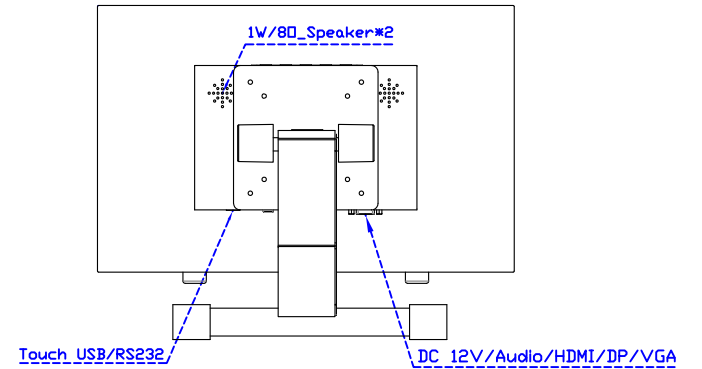

Software Feature :

Draw Test	Position and linearity verification
Controller	Support multiple controllers
Languages	English · Simple Chinese · Traditional Chinese · Japanese · French · German · Spanish · Korean · Arabic · Czech · Danish · Dutch · Greek · Hungarian · Italian · Norwegian · Russian · Polish · Portuguese · Slovenian · Swedish · Thai · Turkish
Mouse Emulator	Right / left button emulation. Auto Right / left Click (PDA function)
Touch Style	Drawing a Mode · button a Mode · Touch Off/ on Switch
Double Click	Configurable double click speed · Configurable double click area
Sound Modes	No sound · Touch down · Touch up
Display Support	display rotation · Support multiple monitors
Division Pattern	Support two halves and four parts with touch function, you can also create your own division patterns.
Settings:	
Edge compensation	Support edge compensation and you can also add your own numbers for it.
Support O.S	All Windows-32/64bit O.S Android ; Linux ; MAC

AIM-TMPCTU156-R05W V

AIM-TMPCTU156-R05W Y

3 Year Warranty
LCD Panel 1 Year

15.6" Touch Monitor.
 (VESA Mount)

AIM-TMxxxx156-R05W

15.6" Embedded Touch Monitor.
(Open Frame)

AIM-TMOPxxxx156-R05W

15.6" Desktop Touch Monitor.
(Foldable Stand)

AIM-TMxxxx156-R05W A

15.6" Desktop Touch Monitor.
(Photo Stand)

AIM-TMxxxx156-R05W P

15.6" Desktop Touch Monitor.
(POS Stand)

AIM-TMxxx156-R05W V

15.6" Desktop Touch Monitor.
(Ergonomic Stand)

AIM-TMxxxx156-R05W Y