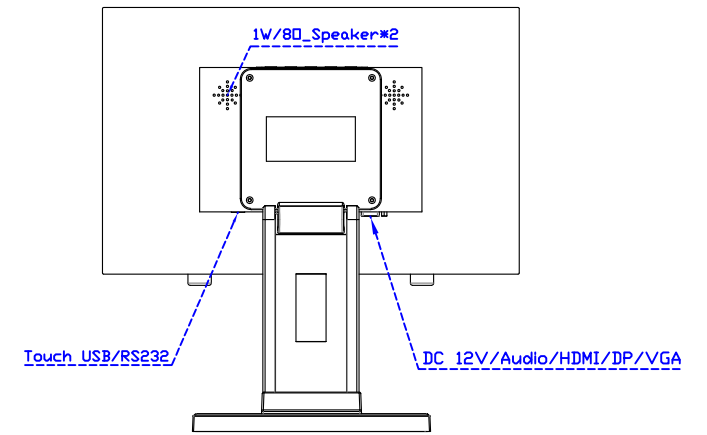

Software Feature :

Draw Test	Position and linearity verification
Controller	Support multiple controllers
Languages	English · Simple Chinese · Traditional Chinese · Japanese · French · German · Spanish · Korean · Arabic · Czech · Danish · Dutch · Greek · Hungarian · Italian · Norwegian · Russian · Polish · Portuguese · Slovenian · Swedish · Thai · Turkish
Mouse Emulator	Right / left button emulation. Auto Right / left Click (PDA function)
Touch Style	Drawing a Mode · button a Mode · Touch Off/ on Switch
Double Click	Configurable double click speed · Configurable double click area
Sound Modes	No sound · Touch down · Touch up
Display Support	display rotation · Support multiple monitors
Division Pattern	Support two halves and four parts with touch function, you can also create your own division patterns.
Settings:	
Edge compensation	Support edge compensation and you can also add your own numbers for it.
Support O.S	All Windows-32/64bit O.S Android ; Linux ; MAC

AIM-TMPCTU156-R05W V

AIM-TMPCTU156-R05W Y

3 Year Warranty
LCD Panel 1 Year

15.6" Touch Monitor.
 (VESA Mount)

AIM-TMxxxx156-R05W

15.6" Embedded Touch Monitor.
(Open Frame)

AIM-TMOPxxxx156-R05W

15.6" Desktop Touch Monitor.
(Foldable Stand)

AIM-TMxxxx156-R05W A

15.6" Desktop Touch Monitor.
(Photo Stand)

AIM-TMxxxx156-R05W P

15.6" Desktop Touch Monitor.
(POS Stand)

AIM-TMxxx156-R05W V

15.6" Desktop Touch Monitor.
(Ergonomic Stand)

AIM-TMxxxx156-R05W Y