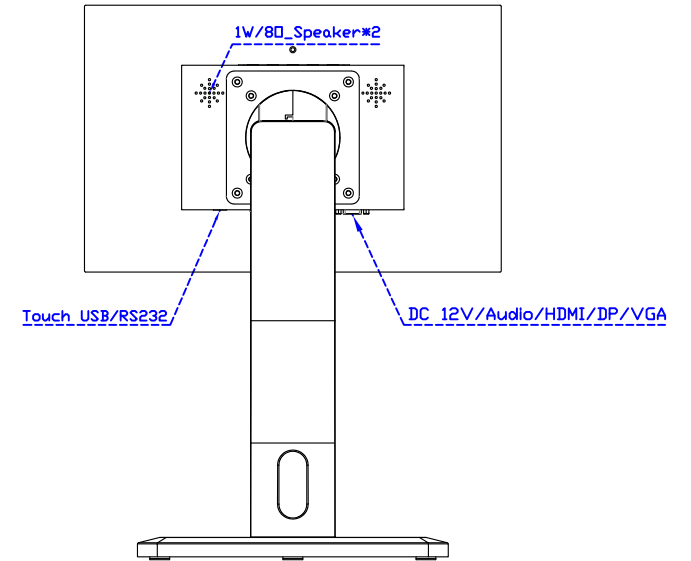

AIM-TMPCTU156-R05W V

AIM-TMPCTU156-R05W Y

3 Year Warranty
LCD Panel 1 Year

15.6" Touch Monitor.
 (VESA Mount)

AIM-TMxxxx156-R05W

15.6" Embedded Touch Monitor.
(Open Frame)

AIM-TMOPxxxx156-R05W

15.6" Desktop Touch Monitor.
(Foldable Stand)

AIM-TMxxxx156-R05W A

15.6" Desktop Touch Monitor.
(Photo Stand)

AIM-TMxxxx156-R05W P

15.6" Desktop Touch Monitor.
(POS Stand)

AIM-TMxxx156-R05W V

15.6" Desktop Touch Monitor.
(Ergonomic Stand)

AIM-TMxxxx156-R05W Y