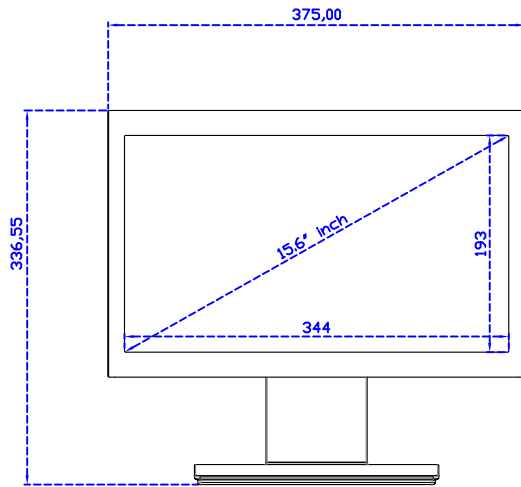

15.6" Projected capacitive Multi-Touch Monitor

Display Specifications :

Active Area	344 × 193 mm
Pixel Pitch	0.17925 × 0.17925 mm
Brightness	300 cd/m ²
Contrast Ratio	700 : 1
Resolution	1920 x 1080 (Full HD)
Viewing Angle	L/R178° ; U/D178°
Response Time	20ms (Tr + Tf)
Display Colors	262K
Display Modes	800×600 ; 1024×768 ; 1280×720 ; 1280×800 ; 1280×1024 ; 1360×768 ; 1440×900 ; 1680×1050 ; 1920×1080
Signal input	VGA ; Audio ; Display Port ; HDMI
Speaker	1W (8Ω) × 2
OSD Keyboard	⊙Power ⊙Auto adjust ⊕ ⊖ ⊙Menu
Power Source	DC 12V (DC Jack Φ2.1mm)
Power Consumption	≤10w
Storage 、 Operation	-20~60°C ; 0~50°C
VESA	75×75 ; 100×100 mm
Casing Colors	Black (OEM other colors)
Casing Size 、 Weight	375 × 240 × 48 mm ; 2.6 kg (W×H×D) (Without Stand)
Carton 、 gross weight	550 × 400 × 180 mm ; 4.2 kg (W×H×D)
Accessory	VGA cable/HDMI cable/Audio cable/AC90~260V Adapter/Power cable/USB or RS232 cable/Cleaning wipes/Driver Disk ※DP cable (Optional)

AIM-TMPCTU156-R05W V

AIM-TMPCTU156-R05W Y

3 Year Warranty
LCD Panel 1 Year

15.6" Touch Monitor.
 (VESA Mount)

AIM-TMxxxx156-R05W

15.6" Embedded Touch Monitor.
(Open Frame)

AIM-TMOPxxxx156-R05W

15.6" Desktop Touch Monitor.
(Foldable Stand)

AIM-TMxxxx156-R05W A

15.6" Desktop Touch Monitor.
(Photo Stand)

AIM-TMxxxx156-R05W P

15.6" Desktop Touch Monitor.
(POS Stand)

AIM-TMxxx156-R05W V

15.6" Desktop Touch Monitor.
(Ergonomic Stand)

AIM-TMxxxx156-R05W Y