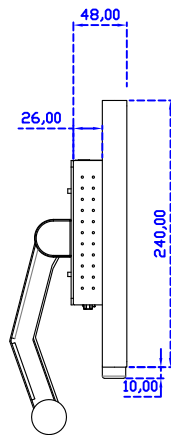

15.6" Projected capacitive Multi-Touch Monitor

Display Specifications :

Active Area	344 × 193 mm
Pixel Pitch	0.17925 × 0.17925 mm
Brightness	300 cd/m ²
Contrast Ratio	700 : 1
Resolution	1920 x 1080 (Full HD)
Viewing Angle	L/R178° ; U/D178°
Response Time	20ms (Tr + Tf)
Display Colors	262K
Display Modes	800×600 ; 1024×768 ; 1280×720 ; 1280×800 ; 1280×1024 ; 1360×768 ; 1440×900 ; 1680×1050 ; 1920×1080
Signal input	VGA ; Audio ; Display Port ; HDMI
Speaker	1W (8Ω) × 2
OSD Keyboard	⊙Power ⊙Auto adjust ⊕ ⊖ ⊙Menu
Power Source	DC 12V (DC Jack Φ2.1mm)
Power Consumption	≤10w
Storage 、 Operation	-20~60°C ; 0~50°C
VESA	75×75 ; 100×100 mm
Casing Colors	Black (OEM other colors)
Casing Size 、 Weight	375 × 240 × 48 mm ; 2.6 kg (W×H×D) (Without Stand)
Carton 、 gross weight	550 × 400 × 180 mm ; 4.2 kg (W×H×D)
Accessory	VGA cable/HDMI cable/Audio cable/AC90~260V Adapter/Power cable/USB or RS232 cable/Cleaning wipes/Driver Disk ※DP cable (Optional)

AIM-TMPCTU156-R05W V

AIM-TMPCTU156-R05W Y

3 Year Warranty
LCD Panel 1 Year

15.6" Touch Monitor.
 (VESA Mount)

AIM-TMxxxx156-R05W

15.6" Embedded Touch Monitor.
(Open Frame)

AIM-TMOPxxxx156-R05W

15.6" Desktop Touch Monitor.
(Foldable Stand)

AIM-TMxxxx156-R05W A

15.6" Desktop Touch Monitor.
(Photo Stand)

AIM-TMxxxx156-R05W P

15.6" Desktop Touch Monitor.
(POS Stand)

AIM-TMxxx156-R05W V

15.6" Desktop Touch Monitor.
(Ergonomic Stand)

AIM-TMxxxx156-R05W Y