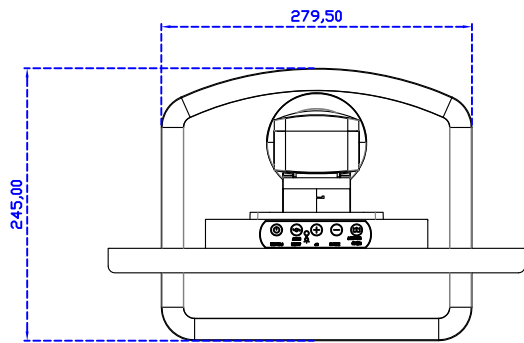

15.6" Projected capacitive Multi-Touch Monitor

Display Specifications :

Active Area	344 × 193 mm
Pixel Pitch	0.17925 × 0.17925 mm
Brightness	300 cd/m ²
Contrast Ratio	700 : 1
Resolution	1920 x 1080 (Full HD)
Viewing Angle	L/R178° ; U/D178°
Response Time	20ms (Tr + Tf)
Display Colors	262K
Display Modes	800×600 ; 1024×768 ; 1280×720 ; 1280×800 ; 1280×1024 ; 1360×768 ; 1440×900 ; 1680×1050 ; 1920×1080
Signal input	VGA ; Audio ; Display Port ; HDMI
Speaker	1W (8Ω) × 2
OSD Keyboard	⊙Power ⊙Auto adjust ⊕ ⊖ ⊙Menu
Power Source	DC 12V (DC Jack Φ2.1mm)
Power Consumption	≤10w
Storage 、 Operation	-20~60°C ; 0~50°C
VESA	75×75 ; 100×100 mm
Casing Colors	Black (OEM other colors)
Casing Size 、 Weight	375 × 240 × 48 mm ; 2.6 kg (W×H×D) (Without Stand)
Carton 、 gross weight	550 × 400 × 180 mm ; 4.2 kg (W×H×D)
Accessory	VGA cable/HDMI cable/Audio cable/AC90~260V Adapter/Power cable/USB or RS232 cable/Cleaning wipes/Driver Disk ※DP cable (Optional)

AIM-TMxxxx156-R05W A

15.6" Desktop Touch Monitor.
(Photo Stand)

AIM-TMxxxx156-R05W P

15.6" Desktop Touch Monitor.
(POS Stand)

AIM-TMxxx156-R05W V

15.6" Desktop Touch Monitor.
(Ergonomic Stand)

AIM-TMxxxx156-R05W Y