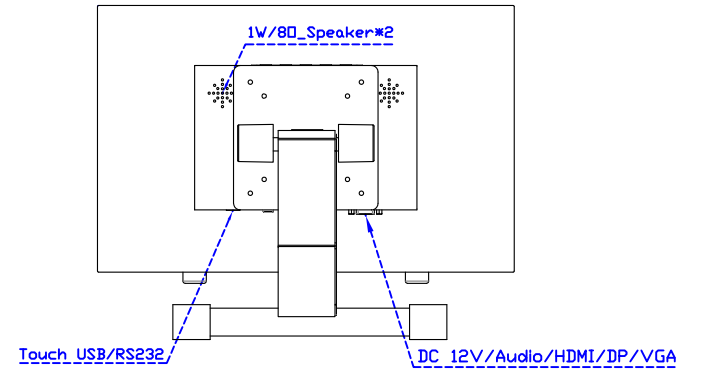

AIM-TMPCTU156-R05W V

AIM-TMPCTU156-R05W Y

**3 Year Warranty**  
LCD Panel 1 Year

15.6" Touch Monitor.  
 (VESA Mount)

AIM-TMxxxx156-R05W

15.6" Embedded Touch Monitor.  
(Open Frame)

AIM-TMOPxxxx156-R05W

15.6" Desktop Touch Monitor.  
(Foldable Stand)

AIM-TMxxxx156-R05W A

15.6" Desktop Touch Monitor.  
(Photo Stand)

AIM-TMxxxx156-R05W P

15.6" Desktop Touch Monitor.  
(POS Stand)

AIM-TMxxx156-R05W V

15.6" Desktop Touch Monitor.  
(Ergonomic Stand)

AIM-TMxxxx156-R05W Y