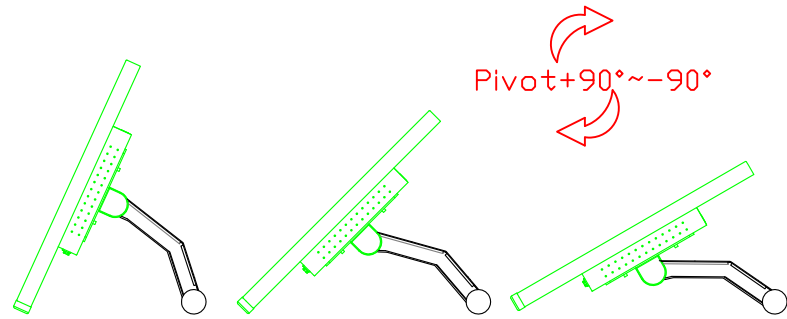

AIM-TMPCTU156-R05W V

AIM-TMPCTU156-R05W Y

**3 Year Warranty**  
LCD Panel 1 Year

15.6" Touch Monitor.  
 (VESA Mount)

AIM-TMxxxx156-R05W

15.6" Embedded Touch Monitor.  
(Open Frame)

AIM-TMOPxxxx156-R05W

15.6" Desktop Touch Monitor.  
(Foldable Stand)

AIM-TMxxxx156-R05W A

15.6" Desktop Touch Monitor.  
(Photo Stand)

AIM-TMxxxx156-R05W P

15.6" Desktop Touch Monitor.  
(POS Stand)

AIM-TMxxx156-R05W V

15.6" Desktop Touch Monitor.  
(Ergonomic Stand)

AIM-TMxxxx156-R05W Y