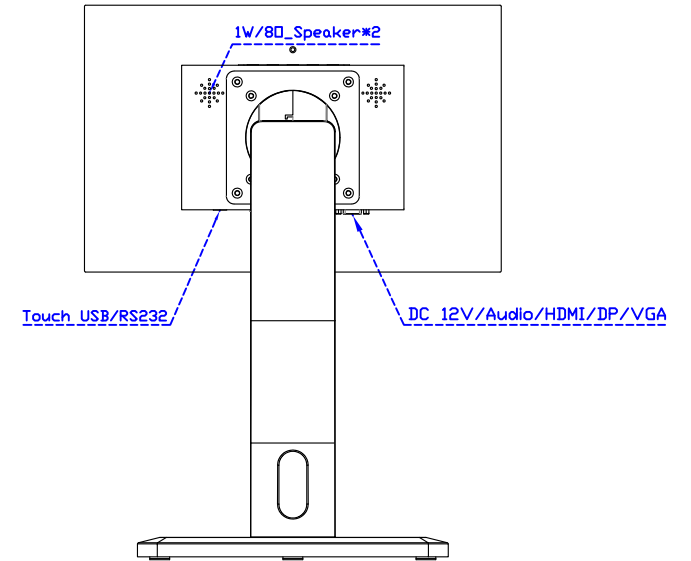

AIM-TMPCTU156-R05W V

AIM-TMPCTU156-R05W Y

**3 Year Warranty**  
LCD Panel 1 Year

15.6" Touch Monitor.  
 (VESA Mount)

AIM-TMxxxx156-R05W

15.6" Embedded Touch Monitor.  
(Open Frame)

AIM-TMOPxxxx156-R05W

15.6" Desktop Touch Monitor.  
(Foldable Stand)

AIM-TMxxxx156-R05W A

15.6" Desktop Touch Monitor.  
(Photo Stand)

AIM-TMxxxx156-R05W P

15.6" Desktop Touch Monitor.  
(POS Stand)

AIM-TMxxx156-R05W V

15.6" Desktop Touch Monitor.  
(Ergonomic Stand)

AIM-TMxxxx156-R05W Y