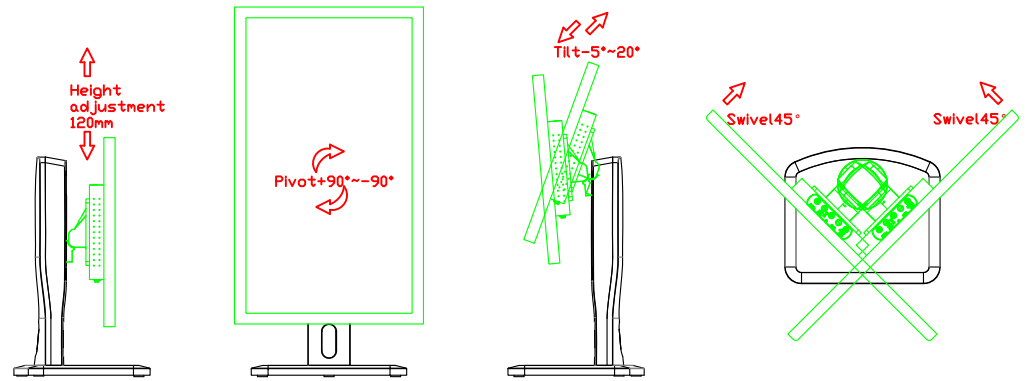

AIM-TMxxxx156-R05W A

15.6" Desktop Touch Monitor.  
(Photo Stand)

AIM-TMxxxx156-R05W P

15.6" Desktop Touch Monitor.  
(POS Stand)

AIM-TMxxx156-R05W V

15.6" Desktop Touch Monitor.  
(Ergonomic Stand)

AIM-TMxxxx156-R05W Y