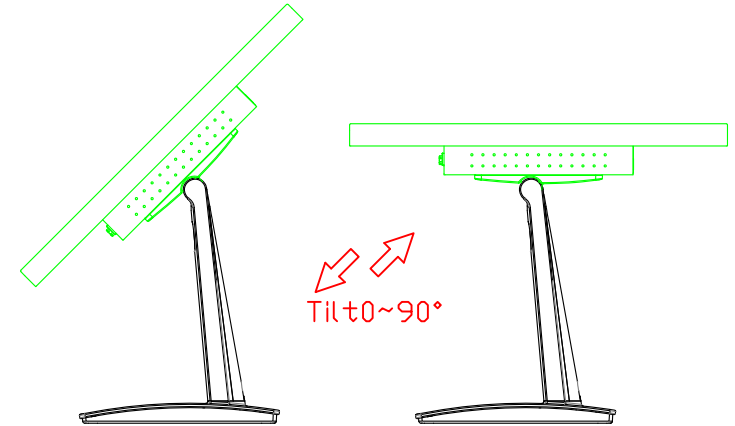

AIM-TMPCTU156-R05W V

AIM-TMPCTU156-R05W Y

**3 Year Warranty**  
LCD Panel 1 Year

15.6" Touch Monitor.  
 (VESA Mount)

AIM-TMxxxx156-R05W

15.6" Embedded Touch Monitor.  
(Open Frame)

AIM-TMOPxxxx156-R05W

15.6" Desktop Touch Monitor.  
(Foldable Stand)

AIM-TMxxxx156-R05W A

15.6" Desktop Touch Monitor.  
(Photo Stand)

AIM-TMxxxx156-R05W P

15.6" Desktop Touch Monitor.  
(POS Stand)

AIM-TMxxx156-R05W V

15.6" Desktop Touch Monitor.  
(Ergonomic Stand)

AIM-TMxxxx156-R05W Y