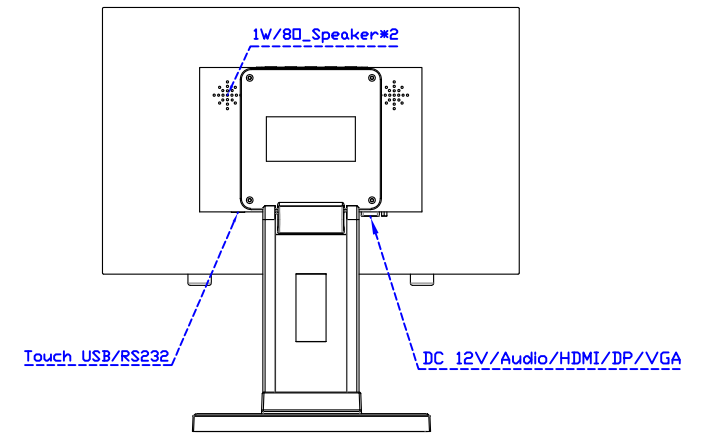

AIM-TMPCTU156-R05W V

AIM-TMPCTU156-R05W Y

**3 Year Warranty**  
LCD Panel 1 Year

15.6" Touch Monitor.  
 (VESA Mount)

AIM-TMxxxx156-R05W

15.6" Embedded Touch Monitor.  
(Open Frame)

AIM-TMOPxxxx156-R05W

15.6" Desktop Touch Monitor.  
(Foldable Stand)

AIM-TMxxxx156-R05W A

15.6" Desktop Touch Monitor.  
(Photo Stand)

AIM-TMxxxx156-R05W P

15.6" Desktop Touch Monitor.  
(POS Stand)

AIM-TMxxx156-R05W V

15.6" Desktop Touch Monitor.  
(Ergonomic Stand)

AIM-TMxxxx156-R05W Y