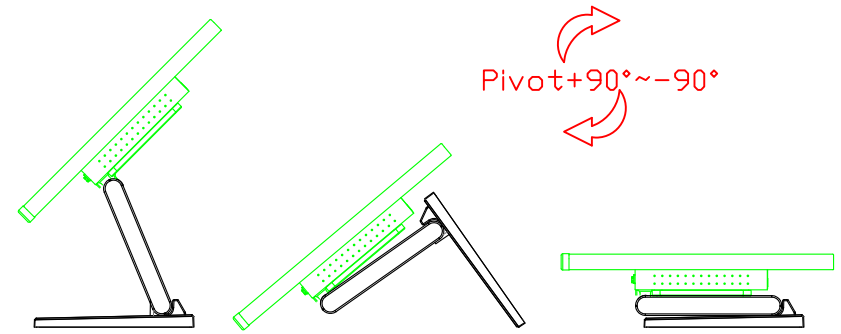

AIM-TMPCTU156-R05W V

AIM-TMPCTU156-R05W Y

**3 Year Warranty**  
LCD Panel 1 Year

15.6" Touch Monitor.  
 (VESA Mount)

AIM-TMxxxx156-R05W

15.6" Embedded Touch Monitor.  
(Open Frame)

AIM-TMOPxxxx156-R05W

15.6" Desktop Touch Monitor.  
(Foldable Stand)

AIM-TMxxxx156-R05W A

15.6" Desktop Touch Monitor.  
(Photo Stand)

AIM-TMxxxx156-R05W P

15.6" Desktop Touch Monitor.  
(POS Stand)

AIM-TMxxx156-R05W V

15.6" Desktop Touch Monitor.  
(Ergonomic Stand)

AIM-TMxxxx156-R05W Y