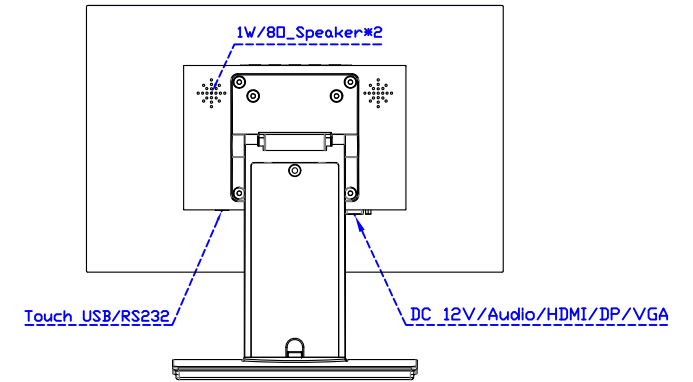

AIM-TMPCTU156-R05W V

AIM-TMPCTU156-R05W Y

**3 Year Warranty**  
LCD Panel 1 Year

15.6" Touch Monitor.  
 (VESA Mount)

AIM-TMxxxx156-R05W

15.6" Embedded Touch Monitor.  
(Open Frame)

AIM-TMOPxxxx156-R05W

15.6" Desktop Touch Monitor.  
(Foldable Stand)

AIM-TMxxxx156-R05W A

15.6" Desktop Touch Monitor.  
(Photo Stand)

AIM-TMxxxx156-R05W P

15.6" Desktop Touch Monitor.  
(POS Stand)

AIM-TMxxx156-R05W V

15.6" Desktop Touch Monitor.  
(Ergonomic Stand)

AIM-TMxxxx156-R05W Y