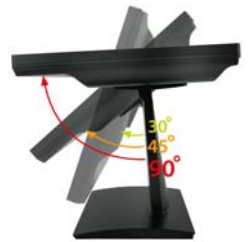

15.6" inch Touch Monitor (POS-styler) (Pure Flat Projected Capacitive Multi-Touch)

Products application :

- POS Terminal
- Industrial PC
- Kiosk
- Gaming
- Medical apparatus
- Personal computer
- Mobile GPS
- Office automation
- Security system of the house
- Car-mounted amusement
- Military equipment
- Communicate

15.6" inch Touch Monitor (POS-styler) (Pure Flat Projected Capacitive Multi-Touch)

Display Specifications :

Active Area	344 × 193 mm
Pixel Pitch	0.17925 × 0.17925 mm
Brightness	220 cd/m ²
Contrast Ratio	800 : 1
Resolution	1920 x 1080 (Full HD)
Viewing Angle	L/R 140° ; U/D 120°
Response Time	25 ms (Tr + Tf)
Display Colors	262K
Display Modes	640×480 ; 800×600 ; 1024×768 ; 1280×720 ; 1280×1024 ; 1366×768 ; 1440×900 ; 1680×1050 ; 1920×1080
Signal input	VGA ; Audio ; DVI
Mini-Audio out	1W (8Ω) × 2
OSD Keyboard	⊙ Menu/Select ⊙ - ⊙ + ⊙ Power
Power Source 、 Power Consumption	DC 12V ; ≤9.5w ; Standby ≤1w
Storage 、 Operation	-20~60℃ ; 0~50℃
VESA	75×75 or 100×100 mm
Casing Colors	Black
Casing Size 、 Weight	389.4 × 239.7 × 45.1 mm ; 3.8kg (W×H×D)
Carton 、 gross weight	550 × 400 × 180 mm ; 5.45kg (W×H×D)

Touch Feature :

Input Method	Capacitive stylus, Finger
Linearity	≤2.5mm
Surface	≥7H
Life Time	Unlimited
Application	Writing and Signature Capture Capability
PC Link	USB or RS232(Single-Touch)

Software Feature :