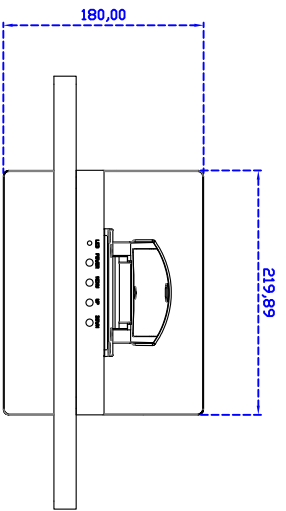

15,6" Desktop Touch Monitor

AIM-TMPCT156-T11WV