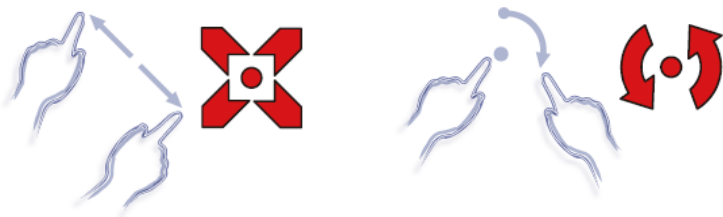

15.6" inch Touch Monitor (POS-styler) (Pure Flat Projected Capacitive Multi-Touch)

Products application :

- POS Terminal
- Industrial PC
- Kiosk
- Gaming
- Medical apparatus
- Personal computer
- Mobile GPS
- Office automation
- Security system of the house
- Car-mounted amusement
- Military equipment
- Communicate

Touch Feature :

Input Method	Capacitive stylus, Finger
Linearity	≤2.5mm
Surface	≥7H
Life Time	Unlimited
Application	Writing and Signature Capture Capability
PC Link	USB or RS232(Single-Touch)

Software Feature :

Draw Test	Position and linearity verification
Controller	Support multiple controllers
Languages	English 、 Simple Chinese 、 Traditional Chinese 、 Japanese 、 French 、 German 、 Spanish 、 Korean 、 Arabic 、 Czech 、 Danish 、 Dutch 、 Greek 、 Hungarian 、 Italian 、 Norwegian 、 Russian 、 Polish 、 Portuguese 、 Slovenian 、 Swedish 、 Thai 、 Turkish
Mouse Emulator	Right / left button emulation. Auto Right / left Click (PDA function)
Touch Style	Drawing a Mode 、 button a Mode 、 Touch Off/ on Switch
Double Click	Configurable double click speed 、 Configurable double click area
Sound Modes	No sound 、 Touch down 、 Touch up
Display Support	display rotation 、 Support multiple monitors
Division Pattern Settings:	Support two halves and four parts with touch function, you can also create your own division patterns.
Edge compensation Support O.S	Support edge compensation and you can also add your own numbers for it. All Windows-32 bit O.S Windows7-8-10 : XP-64 bit O.S Android : All Linux : MAC