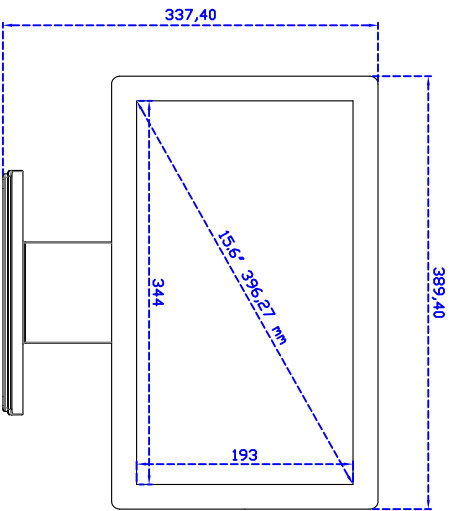

15,6" Desktop Touch Monitor

AIM-TMPCT156-T11WV