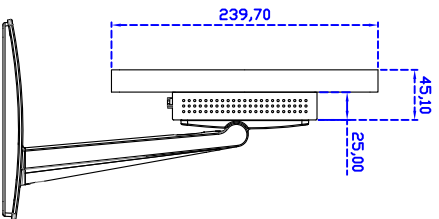

15,6" Desktop Touch Monitor

AIM-TMPCT156-T11WV