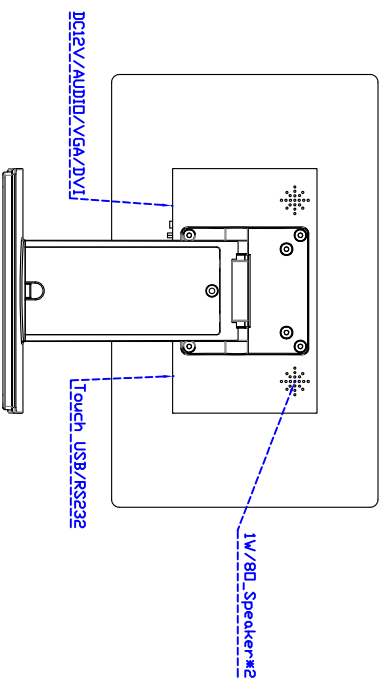

15,6" Desktop Touch Monitor

AIM-TMPCT156-T11WV