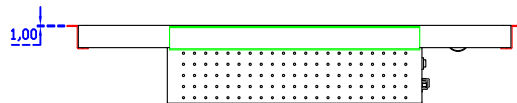

15.6" Embedded Touch Monitor.
(Open Frame)

AIM-TM0PPCT156-R15W