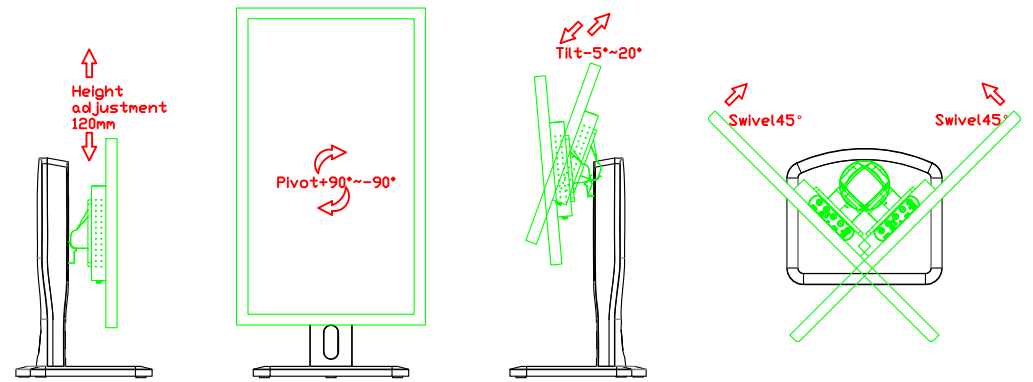

15.6" Desktop Touch Monitor.
(Support DPS system)
(PDS Stand)

AIM-TMPCT156-R15W V

15.6" Desktop Touch Monitor.
(Support DPS system)
(Ergonomic Stand)

AIM-TMPCT156-R15W Y