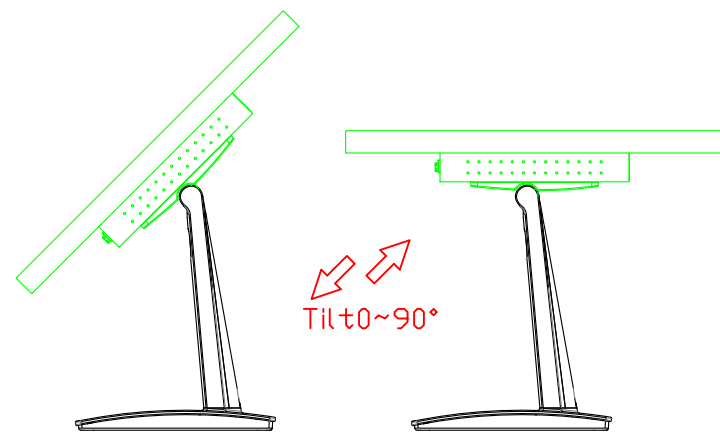

“符合 Intel OPS 標準化系統”

AIM-TMPCT156-R15W V

AIM-TMPCT156-R15W Y

3 Year Warranty
LCD Panel 1 Year

15.6" Touch Monitor.
(VESA Mount)

AIM-TMPCT156-R15W

15.6" Embedded Touch Monitor.
(Open Frame)

AIM-TM0PPCT156-R15W

15.6" Desktop Touch Monitor.
(Support DPS system)
(PDS Stand)

AIM-TMPCT156-R15W V

15.6" Desktop Touch Monitor.
(Support DPS system)
(Ergonomic Stand)

AIM-TMPCT156-R15W Y