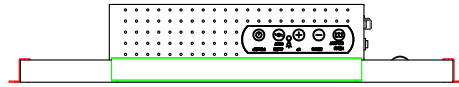

15.6" Embedded Touch Monitor.
(Open Frame)

AIM-TM0PPCT156-R15W