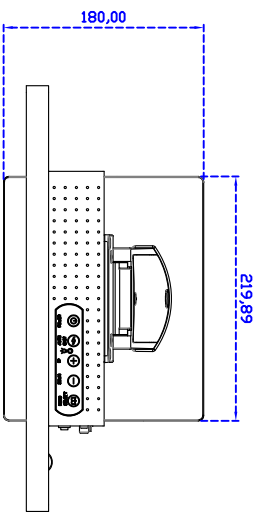

15,6" Desktop Touch Monitor.
(Support DPS system)

AIM-TMPCT156-R15WV