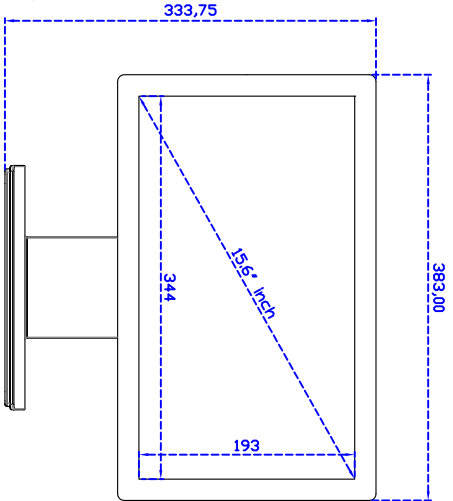

15.6" inch Touch Monitor "OPS system for Intel standard" (Projected capacitive Multi-Touch)

Display Specifications :

Active Area	344 × 193 mm
Pixel Pitch	0.17925 × 0.17925 mm
Brightness	450 cd/m ²
Contrast Ratio	800 : 1
Resolution	1920 × 1080 (Full HD)
Viewing Angle	L/R 175° ; U/D 175°
Response Time	25 ms (Tr + Tf)
Display Colors	16.2M
Display Modes	640×480 ; 800×600 ; 1024×768 ; 1280×720 ; 1280×800 ; 1366×768 ; 1440×900 ; 1680×1050 ; 1920×1080
Signal input	VGA ; Audio ; DVI ; AV ; OPS
Mini-Audio out	1W (8Ω) × 2
OSD Keyboard	⊙Menu/Select ⊙- ⊙+ ⊙Auto/Exit ⊙Power
Power Source	DC 12V ; ≤21w ; standby ≤1w
Power Consumption	
Storage	-40~90°C ; -30~85°C
Operation	
VESA	100×100 or 200×100 mm
Casing Colors	Black
Casing Size	383 × 232.4 × 70 mm ; 5.2kg (W×H×D)
Weight	
Carton	550 × 400 × 180 mm ; 6.8kg (W×H×D)
gross weight	

15,6" Desktop Touch Monitor.
(Support DPS system)

AIM-TMPCT156-R15WV