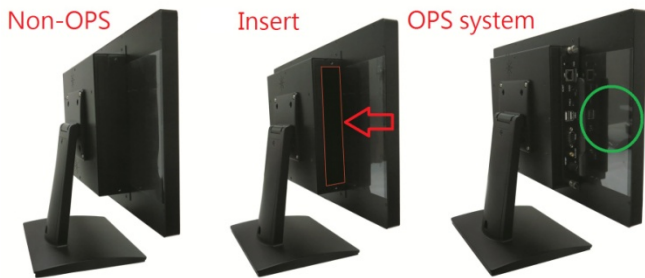

15.6" inch Touch Monitor "OPS system for Intel standard" (Projected capacitive Multi-Touch)

Products application :

- POS Terminal
- Industrial PC
- Kiosk
- Gaming
- Medical apparatus
- Personal computer
- Mobile GPS
- Office automation
- Security system of the house
- Car-mounted amusement
- Military equipment
- Communicate

Touch Feature :

Input Method	Capacitive stylus, Finger
Linearity	≤2.5mm
Surface	≥7H
Life Time	Unlimited
Application	Writing and Signature Capture Capability
PC Link	USB

Software Feature :

Draw Test	Position and linearity verification
Controller	Support multiple controllers
Languages	English · Simple Chinese · Traditional Chinese · Japanese · French · German · Spanish · Korean · Arabic · Czech · Danish · Dutch · Greek · Hungarian · Italian · Norwegian · Russian · Polish · Portuguese · Slovenian · Swedish · Thai · Turkish
Mouse Emulator	Right / left button emulation. Auto Right / left Click (PDA function)
Touch Style	Drawing a Mode · button a Mode · Touch Off/ on Switch
Double Click	Configurable double click speed · Configurable double click area
Sound Modes	No sound · Touch down · Touch up
Display Support	display rotation · Support multiple monitors
Division Pattern	Support two halves and four parts with touch function, you can also create your own division patterns.
Settings:	
Edge compensation	Support edge compensation and you can also add your own numbers for it.
Support O.S	All Windows-32 bit O.S Windows7-8-10 ; XP-64 bit O.S Android : A II I inux : MAC