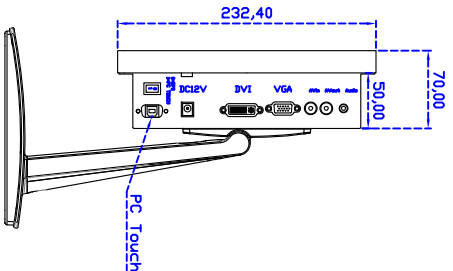

Touch Feature :

Input Method	Capacitive stylus, Finger
Linearity	≤2.5mm
Surface	≥7H
Life Time	Unlimited
Application	Writing and Signature Capture Capability
PC Link	USB

Software Feature :

Draw Test	Position and linearity verification
Controller	Support multiple controllers
Languages	English · Simple Chinese · Traditional Chinese · Japanese · French · German · Spanish · Korean · Arabic · Czech · Danish · Dutch · Greek · Hungarian · Italian · Norwegian · Russian · Polish · Portuguese · Slovenian · Swedish · Thai · Turkish
Mouse Emulator	Right / left button emulation. Auto Right / left Click (PDA function)
Touch Style	Drawing a Mode · button a Mode · Touch Off/ on Switch
Double Click	Configurable double click speed · Configurable double click area
Sound Modes	No sound · Touch down · Touch up
Display Support	display rotation · Support multiple monitors
Division Pattern	Support two halves and four parts with touch function, you can also create your own division patterns.
Settings:	
Edge compensation	Support edge compensation and you can also add your own numbers for it.
Support O.S	All Windows-32 bit O.S Windows7-8-10 ; XP-64 bit O.S Android : A II I inux : MAC

Order information :

AIM-TMPCT156-R15WV :	【VGA/DVI/AUDIO/AV/OPS/USB-TOUCH】
Accessory	VGA Cable/AC90~260V Adapter/Power Cable/Audio Cable/USB Cable/Cleaning wipes/Driver Disk
	※DVI Cable(Optional)

3 Year Warranty
LCD Panel 1 Year