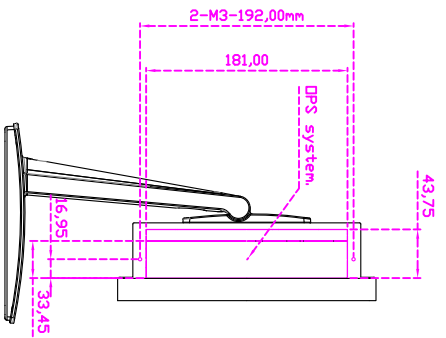

15.6" inch Touch Monitor "OPS system for Intel standard" (Projected capacitive Multi-Touch)

Display Specifications :

Active Area	344 × 193 mm
Pixel Pitch	0.17925 × 0.17925 mm
Brightness	450 cd/m ²
Contrast Ratio	800 : 1
Resolution	1920 × 1080 (Full HD)
Viewing Angle	L/R 175° ; U/D 175°
Response Time	25 ms (Tr + Tf)
Display Colors	16.2M
Display Modes	640×480 ; 800×600 ; 1024×768 ; 1280×720 ; 1280×800 ; 1366×768 ; 1440×900 ; 1680×1050 ; 1920×1080
Signal input	VGA ; Audio ; DVI ; AV ; OPS
Mini-Audio out	1W (8Ω) × 2
OSD Keyboard	⊙Menu/Select ⊙- ⊙+ ⊙Auto/Exit ⊙Power
Power Source	DC 12V ; ≤21w ; standby ≤1w
Power Consumption	
Storage	-40~90°C ; -30~85°C
Operation	
VESA	100×100 or 200×100 mm
Casing Colors	Black
Casing Size	383 × 232.4 × 70 mm ; 5.2kg (W×H×D)
Weight	
Carton	550 × 400 × 180 mm ; 6.8kg (W×H×D)
gross weight	

15,6" Desktop Touch Monitor.
(Support DPS system)

AIM-TMPCT156-R15WV