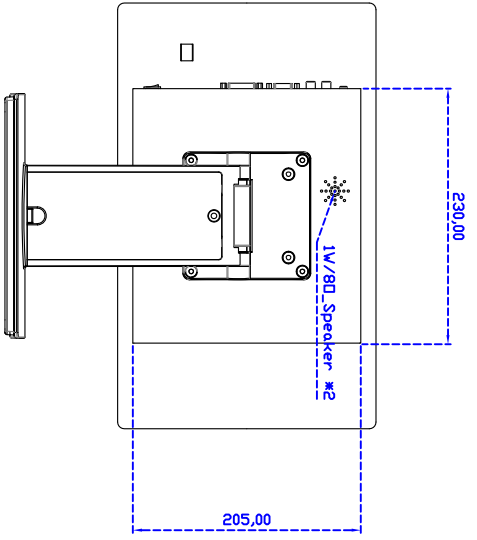

Touch Feature :

Input Method	Capacitive stylus, Finger
Linearity	≤2.5mm
Surface	≥7H
Life Time	Unlimited
Application	Writing and Signature Capture Capability
PC Link	USB

Software Feature :

Draw Test	Position and linearity verification
Controller	Support multiple controllers
Languages	English · Simple Chinese · Traditional Chinese · Japanese · French · German · Spanish · Korean · Arabic · Czech · Danish · Dutch · Greek · Hungarian · Italian · Norwegian · Russian · Polish · Portuguese · Slovenian · Swedish · Thai · Turkish
Mouse Emulator	Right / left button emulation. Auto Right / left Click (PDA function)
Touch Style	Drawing a Mode · button a Mode · Touch Off/ on Switch
Double Click	Configurable double click speed · Configurable double click area
Sound Modes	No sound · Touch down · Touch up
Display Support	display rotation · Support multiple monitors
Division Pattern	Support two halves and four parts with touch function, you can also create your own division patterns.
Settings:	
Edge compensation	Support edge compensation and you can also add your own numbers for it.
Support O.S	All Windows-32 bit O.S Windows7-8-10 ; XP-64 bit O.S Android : A II I inux : MAC

Order information :

AIM-TMPCT156-R15WV :	【VGA/DVI/AUDIO/AV/OPS/USB-TOUCH】
Accessory	VGA Cable/AC90~260V Adapter/Power Cable/Audio Cable/USB Cable/Cleaning wipes/Driver Disk
	※DVI Cable(Optional)

3 Year Warranty
LCD Panel 1 Year