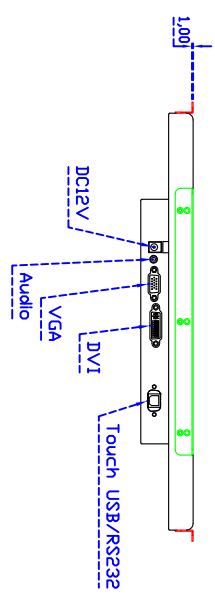

15.6" Embedded Touch Monitor.

AIM-TMPxxxxx156-T01W