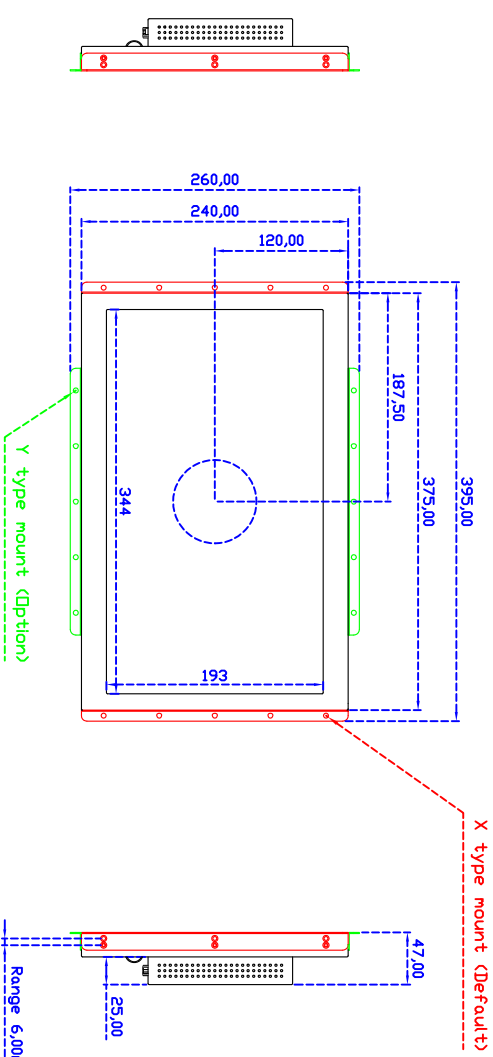

15.6" inch Embedded Touch Monitor (Projected Capacitive Multi-Touch)

Display Specifications :

Active Area	344 × 193 mm
Pixel Pitch	0.17925 × 0.17925 mm
Brightness	220 cd/m ²
Contrast Ratio	800 : 1
Resolution	1920 × 1080 (Full HD)
Viewing Angle	L/R 170° ; U/D 170°
Response Time	25 ms (Tr + Tf)
Display Colors	262K
Display Modes	640×480 ; 800×600 ; 1024×768 ; 1280×720 ; 1280×1024 ; 1366×768 ; 1440×900 ; 1680×1050 ; 1920×1080
Signal input	VGA ; Audio ; DVI
Mini-Audio out	1W (8Ω) × 2
OSD Keyboard	⊙ Menu/Select ⊙ - ⊙ + ⊙ Power
Power Source	DC 12V ; ≤9.5w ; Standby ≤1w
Power Consumption	
Storage Operation	-20~60°C ; 0~50°C
VESA	75×75 mm
Casing Colors	Black
Casing Size Weight	395 × 240 × 47 mm ; 2.6 kg (W×H×D)
Carton gross weight	550 × 400 × 180 mm ; 4.25 kg (W×H×D)

Draw Test	Position and linearity verification
Controller	Support multiple controllers
Languages	English · Simple Chinese · Traditional Chinese · Japanese · French · German · Spanish · Korean · Arabic · Czech · Danish · Dutch · Greek · Hungarian · Italian · Norwegian · Russian · Polish · Portuguese · Slovenian · Swedish · Thai · Turkish
Mouse Emulator	Right / left button emulation. Auto Right / left Click (PDA function)
Touch Style	Drawing a Mode · button a Mode · Touch Off/ on Switch
Double Click	Configurable double click speed · Configurable double click area
Sound Modes	No sound · Touch down · Touch up
Display Support	display rotation · Support multiple monitors
Division Pattern	Support two halves and four parts with touch function, you can also create your own division patterns.
Settings:	
Edge compensation	Support edge compensation and you can also add your own numbers for it.
Support O.S	All Windows-32 bit O.S Windows7-8-10 : XP-64 bit O.S Android : All Linux : MAC

3 Year Warrenty
LCD Panel 1 Year

15.6" Embedded Touch Monitor.

AIM-TMPxxxxx156-T01W