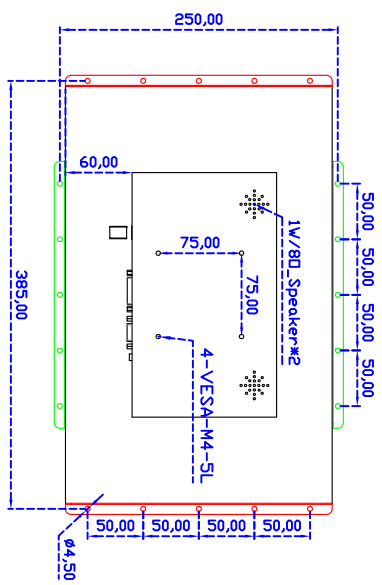

15.6" Embedded Touch Monitor.

AIM-TMPxxxxx156-T01W