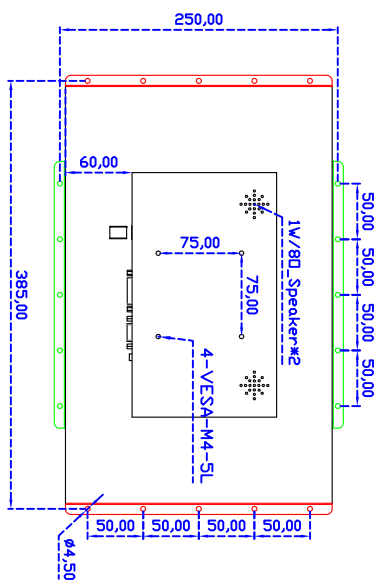

15.6" Embedded Touch Monitor.

AIM-TM0PXXXX156-T01W