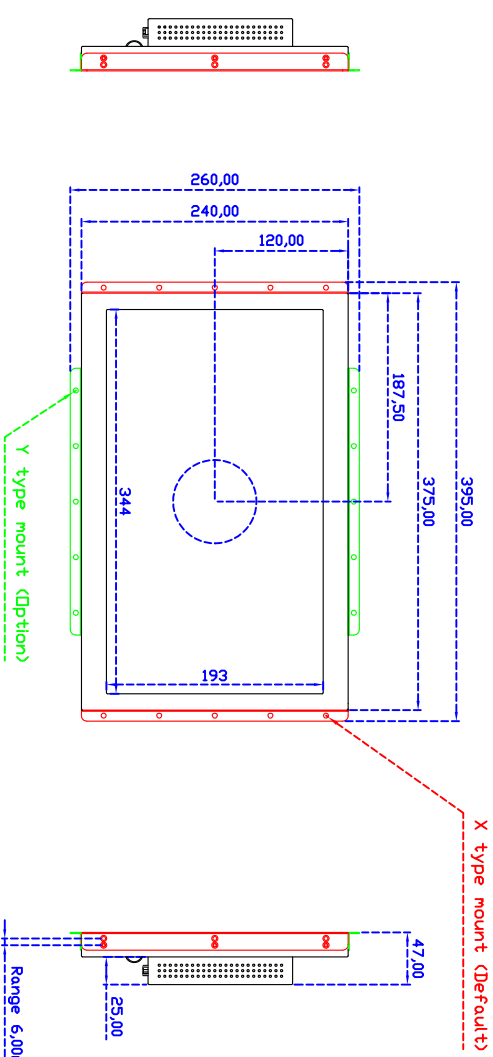

## 15.6" inch Embedded Touch Monitor

### Display Specifications :

Active Area	344 × 193 mm
Pixel Pitch	0.17925 × 0.17925 mm
Brightness	220 cd/m <sup>2</sup>
Contrast Ratio	800 : 1
Resolution	1920 × 1080 ( Full HD )
Viewing Angle	L/R 170° ; U/D 170°
Response Time	25 ms ( Tr + Tf )
Display Colors	262K
Display Modes	640×480 ; 800×600 ; 1024×768 ; 1280×720 ; 1280×1024 ; 1366×768 ; 1440×900 ; 1680×1050 ; 1920×1080
Signal input	VGA ; Audio ; DVI
Mini-Audio out	1W ( 8Ω ) × 2
OSD Keyboard	⊙ Menu/Select ⊙ - ⊙ + ⊙ Power
Power Source 、 Power Consumption	DC 12V ; ≤9.5w ; Standby ≤1w
Storage 、 Operation	-20~60℃ ; 0~50℃
VESA	75×75 mm
Casing Colors	Black
Casing Size 、 Weight	395 × 240 × 47 mm ; 2.6 kg ( W×H×D )
Carton 、 gross weight	550 × 400 × 180 mm ; 4.25 kg ( W×H×D )

### Touch Feature :

Input Method	Finger, gloved hand, or stylus activation
Activation Force	≥ 50g
Linearity	≤ 1.5%
Surface	≥ 3H
Life Time	≤ 35,000,000
Application	Writing and Signature Capture Capability
PC Link	USB or RS232

15.6" Embedded Touch Monitor.

AIM-TM0PXXXX156-T01W