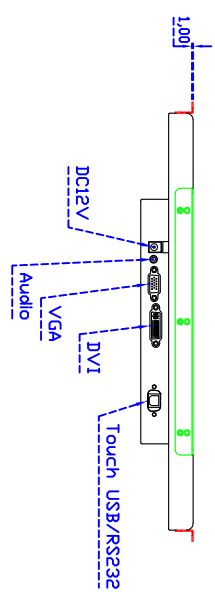

15.6" Embedded Touch Monitor.

AIM-TM0PXXXX156-T01W