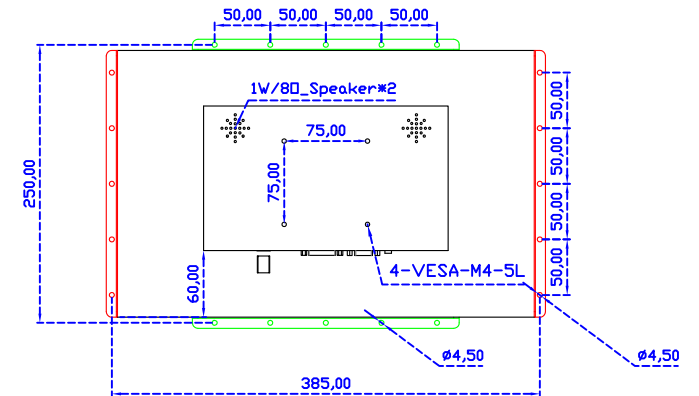

### Display Specifications :

Active Area	344 × 193 mm
Pixel Pitch	0.17925 × 0.17925 mm
Brightness	300 cd/m <sup>2</sup>
Contrast Ratio	700 : 1
Resolution	1920 x 1080 ( Full HD )
Viewing Angle	L/R178° ; U/D178°
Response Time	20ms ( Tr + Tf )
Display Colors	262K
Display Modes	800×600 ; 1024×768 ; 1280×720 ; 1280×800 ; 1280×1024 ; 1360×768 ; 1440×900 ; 1680×1050 ; 1920×1080
Signal input	VGA ; Audio ; DVI
Speaker	1W ( 8Ω ) × 2
OSD Keyboard	⊕Power ⊕+ ⊕- ⊕Menu
Power Source	DC 12V ( DC Jack Φ2.1mm )
Power Consumption	≤10w
Storage 、 Operation	-20~60°C ; 0~50°C
VESA	75×75 mm
Casing Colors	Black ( OEM other colors )
Casing Size 、 Weight	375 × 240 × 47 mm ; 2.6 kg ( W×H×D ) ( Without Stand )
Carton 、 gross weight	550 × 400 × 180 mm ; 4.2 kg ( W×H×D )
Accessory	VGA cable / Audio cable / AC90~260V Adapter / Power cable / USB or RS232 cable / Touch pen / Cleaning wipes / Driver Disk ※DVI cable ( Optional )

AIM-TM5R156-T01W V

AIM-TM5R156-T01W Y

**3 Year Warranty**  
LCD Panel 1 Year

15.6" Touch Monitor.  
 (VESA Mount)

AIM-TMxxxx156-T01W

X type mount (Default)

Range 6,00mm (Option)

15.6" Embedded Touch Monitor.  
(Open Frame)

AIM-TM□Pxxxx156-T01W

15.6" Desktop Touch Monitor.  
(Foldable Stand)

AIM-TMxxxx156-T01W A

15.6" Desktop Touch Monitor.  
(Photo Stand)

---

AIM-TMxxxx156-T01W P

15.6" Desktop Touch Monitor.  
(POS Stand)

AIM-TMxxxx156-T01W V

15.6" Desktop Touch Monitor.  
(Ergonomic Stand)

AIM-TMxxxx156-T01W Y