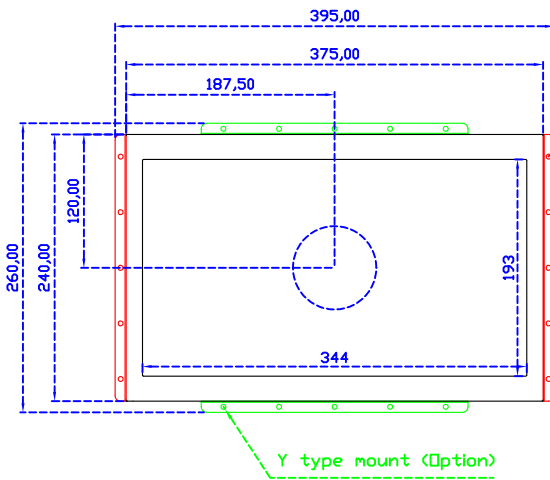

### Display Specifications :

Active Area	344 × 193 mm
Pixel Pitch	0.17925 × 0.17925 mm
Brightness	300 cd/m <sup>2</sup>
Contrast Ratio	700 : 1
Resolution	1920 x 1080 ( Full HD )
Viewing Angle	L/R178° ; U/D178°
Response Time	20ms ( Tr + Tf )
Display Colors	262K
Display Modes	800×600 ; 1024×768 ; 1280×720 ; 1280×800 ; 1280×1024 ; 1360×768 ; 1440×900 ; 1680×1050 ; 1920×1080
Signal input	VGA ; Audio ; DVI
Speaker	1W ( 8Ω ) × 2
OSD Keyboard	⊕Power ⊕+ ⊕- ⊕Menu
Power Source	DC 12V ( DC Jack Φ2.1mm )
Power Consumption	≤10w
Storage 、 Operation	-20~60°C ; 0~50°C
VESA	75×75 mm
Casing Colors	Black ( OEM other colors )
Casing Size 、 Weight	375 × 240 × 47 mm ; 2.6 kg ( W×H×D ) ( Without Stand )
Carton 、 gross weight	550 × 400 × 180 mm ; 4.2 kg ( W×H×D )
Accessory	VGA cable / Audio cable / AC90~260V Adapter / Power cable / USB or RS232 cable / Touch pen / Cleaning wipes / Driver Disk ※DVI cable ( Optional )

AIM-TM5R156-T01W V

AIM-TM5R156-T01W Y

**3 Year Warranty**  
LCD Panel 1 Year

15.6" Touch Monitor.  
 (VESA Mount)

AIM-TMxxxx156-T01W

X type mount (Default)

Range 6,00mm (Option)

15.6" Embedded Touch Monitor.  
(Open Frame)

AIM-TM□Pxxxx156-T01W

15.6" Desktop Touch Monitor.  
(Foldable Stand)

AIM-TMxxxx156-T01W A

15.6" Desktop Touch Monitor.  
(Photo Stand)

---

AIM-TMxxxx156-T01W P

15.6" Desktop Touch Monitor.  
(POS Stand)

AIM-TMxxxx156-T01W V

15.6" Desktop Touch Monitor.  
(Ergonomic Stand)

AIM-TMxxxx156-T01W Y