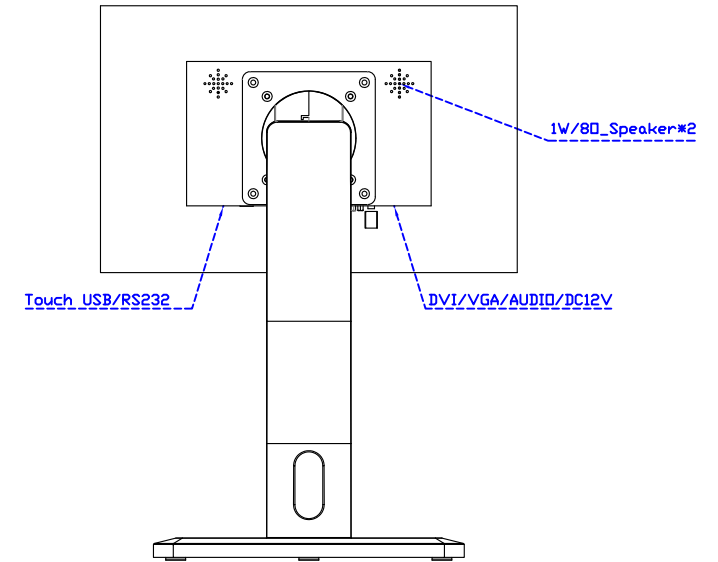

AIM-TM5R156-T01W V

AIM-TM5R156-T01W Y

**3 Year Warranty**  
LCD Panel 1 Year

15.6" Touch Monitor.  
 (VESA Mount)

AIM-TMxxxx156-T01W

X type mount (Default)

Range 6,00mm (Option)

15.6" Embedded Touch Monitor.  
(Open Frame)

AIM-TM□Pxxxx156-T01W

15.6" Desktop Touch Monitor.  
(Foldable Stand)

AIM-TMxxxx156-T01W A

15.6" Desktop Touch Monitor.  
(Photo Stand)

---

AIM-TMxxxx156-T01W P

15.6" Desktop Touch Monitor.  
(POS Stand)

AIM-TMxxxx156-T01W V

15.6" Desktop Touch Monitor.  
(Ergonomic Stand)

AIM-TMxxxx156-T01W Y