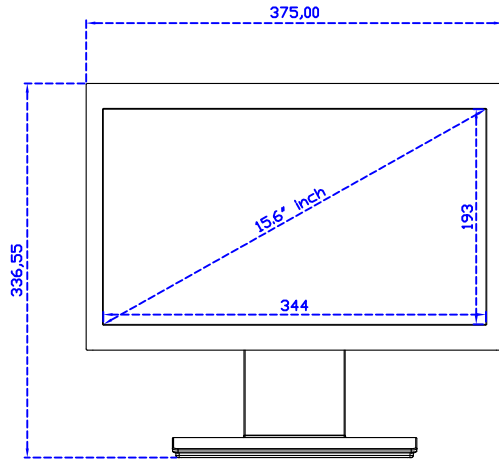

### Display Specifications :

Active Area	344 × 193 mm
Pixel Pitch	0.17925 × 0.17925 mm
Brightness	300 cd/m <sup>2</sup>
Contrast Ratio	700 : 1
Resolution	1920 x 1080 ( Full HD )
Viewing Angle	L/R178° ; U/D178°
Response Time	20ms ( Tr + Tf )
Display Colors	262K
Display Modes	800×600 ; 1024×768 ; 1280×720 ; 1280×800 ; 1280×1024 ; 1360×768 ; 1440×900 ; 1680×1050 ; 1920×1080
Signal input	VGA ; Audio ; DVI
Speaker	1W ( 8Ω ) × 2
OSD Keyboard	⊕Power ⊕+ ⊕- ⊕Menu
Power Source	DC 12V ( DC Jack Φ2.1mm )
Power Consumption	≤10w
Storage 、 Operation	-20~60°C ; 0~50°C
VESA	75×75 mm
Casing Colors	Black ( OEM other colors )
Casing Size 、 Weight	375 × 240 × 47 mm ; 2.6 kg ( W×H×D ) ( Without Stand )
Carton 、 gross weight	550 × 400 × 180 mm ; 4.2 kg ( W×H×D )
Accessory	VGA cable / Audio cable / AC90~260V Adapter / Power cable / USB or RS232 cable / Touch pen / Cleaning wipes / Driver Disk ※DVI cable ( Optional )

AIM-TM5R156-T01W V

AIM-TM5R156-T01W Y

**3 Year Warranty**  
LCD Panel 1 Year

15.6" Touch Monitor.  
 (VESA Mount)

AIM-TMxxxx156-T01W

X type mount (Default)

Range 6,00mm (Option)

15.6" Embedded Touch Monitor.  
(Open Frame)

AIM-TM□Pxxxx156-T01W

15.6" Desktop Touch Monitor.  
(Foldable Stand)

AIM-TMxxxx156-T01W A

15.6" Desktop Touch Monitor.  
(Photo Stand)

---

AIM-TMxxxx156-T01W P

15.6" Desktop Touch Monitor.  
(POS Stand)

AIM-TMxxxx156-T01W V

15.6" Desktop Touch Monitor.  
(Ergonomic Stand)

AIM-TMxxxx156-T01W Y