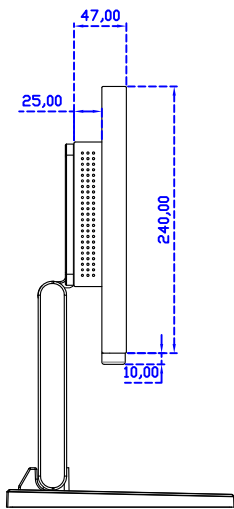

### Display Specifications :

Active Area	344 × 193 mm
Pixel Pitch	0.17925 × 0.17925 mm
Brightness	300 cd/m <sup>2</sup>
Contrast Ratio	700 : 1
Resolution	1920 x 1080 ( Full HD )
Viewing Angle	L/R178° ; U/D178°
Response Time	20ms ( Tr + Tf )
Display Colors	262K
Display Modes	800×600 ; 1024×768 ; 1280×720 ; 1280×800 ; 1280×1024 ; 1360×768 ; 1440×900 ; 1680×1050 ; 1920×1080
Signal input	VGA ; Audio ; DVI
Speaker	1W ( 8Ω ) × 2
OSD Keyboard	⊕Power ⊕+ ⊕- ⊕Menu
Power Source	DC 12V ( DC Jack Φ2.1mm )
Power Consumption	≤10w
Storage 、 Operation	-20~60°C ; 0~50°C
VESA	75×75 mm
Casing Colors	Black ( OEM other colors )
Casing Size 、 Weight	375 × 240 × 47 mm ; 2.6 kg ( W×H×D ) ( Without Stand )
Carton 、 gross weight	550 × 400 × 180 mm ; 4.2 kg ( W×H×D )
Accessory	VGA cable / Audio cable / AC90~260V Adapter / Power cable / USB or RS232 cable / Touch pen / Cleaning wipes / Driver Disk ※DVI cable ( Optional )

AIM-TM5R156-T01W V

AIM-TM5R156-T01W Y

**3 Year Warranty**  
LCD Panel 1 Year

15.6" Touch Monitor.  
 (VESA Mount)

AIM-TMxxxx156-T01W

X type mount (Default)

Range 6,00mm (Option)

15.6" Embedded Touch Monitor.  
(Open Frame)

AIM-TM□Pxxxx156-T01W

15.6" Desktop Touch Monitor.  
(Foldable Stand)

AIM-TMxxxx156-T01W A

15.6" Desktop Touch Monitor.  
(Photo Stand)

---

AIM-TMxxxx156-T01W P

15.6" Desktop Touch Monitor.  
(POS Stand)

AIM-TMxxxx156-T01W V

15.6" Desktop Touch Monitor.  
(Ergonomic Stand)

AIM-TMxxxx156-T01W Y