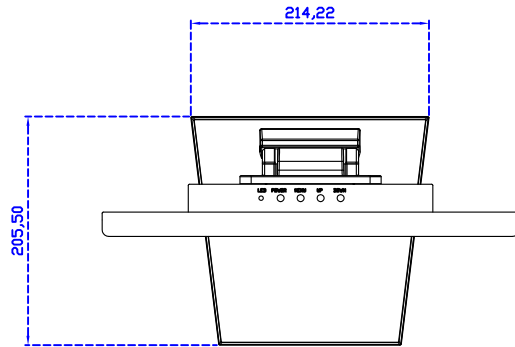

### Display Specifications :

Active Area	344 × 193 mm
Pixel Pitch	0.17925 × 0.17925 mm
Brightness	300 cd/m <sup>2</sup>
Contrast Ratio	700 : 1
Resolution	1920 x 1080 ( Full HD )
Viewing Angle	L/R178° ; U/D178°
Response Time	20ms ( Tr + Tf )
Display Colors	262K
Display Modes	800×600 ; 1024×768 ; 1280×720 ; 1280×800 ; 1280×1024 ; 1360×768 ; 1440×900 ; 1680×1050 ; 1920×1080
Signal input	VGA ; Audio ; DVI
Speaker	1W ( 8Ω ) × 2
OSD Keyboard	⊕Power ⊕+ ⊕- ⊕Menu
Power Source	DC 12V ( DC Jack Φ2.1mm )
Power Consumption	≤10w
Storage 、 Operation	-20~60°C ; 0~50°C
VESA	75×75 mm
Casing Colors	Black ( OEM other colors )
Casing Size 、 Weight	375 × 240 × 47 mm ; 2.6 kg ( W×H×D ) ( Without Stand )
Carton 、 gross weight	550 × 400 × 180 mm ; 4.2 kg ( W×H×D )
Accessory	VGA cable / Audio cable / AC90~260V Adapter / Power cable / USB or RS232 cable / Touch pen / Cleaning wipes / Driver Disk ※DVI cable ( Optional )

AIM-TM5R156-T01W V

AIM-TM5R156-T01W Y

**3 Year Warranty**  
LCD Panel 1 Year

15.6" Touch Monitor.  
 (VESA Mount)

AIM-TMxxxx156-T01W

X type mount (Default)

Range 6,00mm (Option)

15.6" Embedded Touch Monitor.  
(Open Frame)

AIM-TM□Pxxxx156-T01W

15.6" Desktop Touch Monitor.  
(Foldable Stand)

AIM-TMxxxx156-T01W A

15.6" Desktop Touch Monitor.  
(Photo Stand)

---

AIM-TMxxxx156-T01W P

15.6" Desktop Touch Monitor.  
(POS Stand)

AIM-TMxxxx156-T01W V

15.6" Desktop Touch Monitor.  
(Ergonomic Stand)

AIM-TMxxxx156-T01W Y