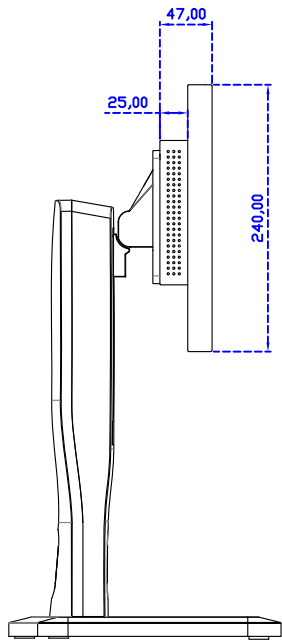

### Display Specifications :

Active Area	344 × 193 mm
Pixel Pitch	0.17925 × 0.17925 mm
Brightness	300 cd/m <sup>2</sup>
Contrast Ratio	700 : 1
Resolution	1920 x 1080 ( Full HD )
Viewing Angle	L/R178° ; U/D178°
Response Time	20ms ( Tr + Tf )
Display Colors	262K
Display Modes	800×600 ; 1024×768 ; 1280×720 ; 1280×800 ; 1280×1024 ; 1360×768 ; 1440×900 ; 1680×1050 ; 1920×1080
Signal input	VGA ; Audio ; DVI
Speaker	1W ( 8Ω ) × 2
OSD Keyboard	⊕Power ⊕+ ⊕- ⊕Menu
Power Source	DC 12V ( DC Jack Φ2.1mm )
Power Consumption	≤10w
Storage 、 Operation	-20~60°C ; 0~50°C
VESA	75×75 mm
Casing Colors	Black ( OEM other colors )
Casing Size 、 Weight	375 × 240 × 47 mm ; 2.6 kg ( W×H×D ) ( Without Stand )
Carton 、 gross weight	550 × 400 × 180 mm ; 4.2 kg ( W×H×D )
Accessory	VGA cable / Audio cable / AC90~260V Adapter / Power cable / USB or RS232 cable / Touch pen / Cleaning wipes / Driver Disk ※DVI cable ( Optional )

AIM-TM5R156-T01W V

AIM-TM5R156-T01W Y

**3 Year Warranty**  
LCD Panel 1 Year

15.6" Touch Monitor.  
 (VESA Mount)

AIM-TMxxxx156-T01W

X type mount (Default)

Range 6,00mm (Option)

15.6" Embedded Touch Monitor.  
(Open Frame)

AIM-TM□Pxxxx156-T01W

15.6" Desktop Touch Monitor.  
(Foldable Stand)

AIM-TMxxxx156-T01W A

15.6" Desktop Touch Monitor.  
(Photo Stand)

---

AIM-TMxxxx156-T01W P

15.6" Desktop Touch Monitor.  
(POS Stand)

AIM-TMxxxx156-T01W V

15.6" Desktop Touch Monitor.  
(Ergonomic Stand)

AIM-TMxxxx156-T01W Y