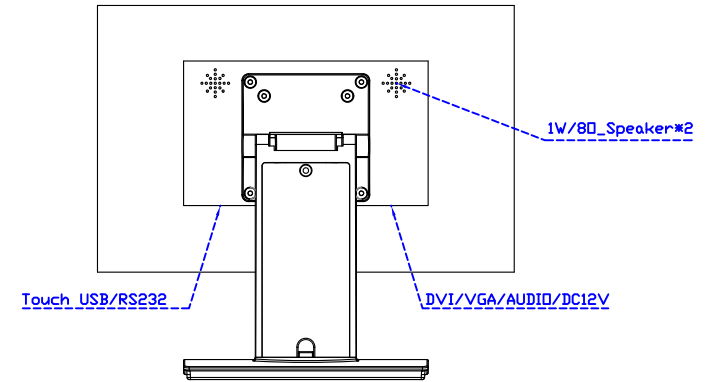

AIM-TM5R156-T01W V

AIM-TM5R156-T01W Y

**3 Year Warranty**  
LCD Panel 1 Year

15.6" Touch Monitor.  
 (VESA Mount)

AIM-TMxxxx156-T01W

X type mount (Default)

Range 6,00mm (Option)

15.6" Embedded Touch Monitor.  
(Open Frame)

AIM-TM□Pxxxx156-T01W

15.6" Desktop Touch Monitor.  
(Foldable Stand)

AIM-TMxxxx156-T01W A

15.6" Desktop Touch Monitor.  
(Photo Stand)

---

AIM-TMxxxx156-T01W P

15.6" Desktop Touch Monitor.  
(POS Stand)

AIM-TMxxxx156-T01W V

15.6" Desktop Touch Monitor.  
(Ergonomic Stand)

AIM-TMxxxx156-T01W Y