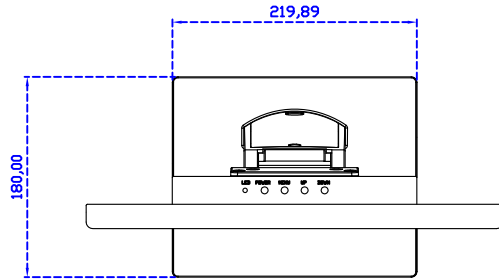

### Display Specifications :

Active Area	344 × 193 mm
Pixel Pitch	0.17925 × 0.17925 mm
Brightness	300 cd/m <sup>2</sup>
Contrast Ratio	700 : 1
Resolution	1920 x 1080 ( Full HD )
Viewing Angle	L/R178° ; U/D178°
Response Time	20ms ( Tr + Tf )
Display Colors	262K
Display Modes	800×600 ; 1024×768 ; 1280×720 ; 1280×800 ; 1280×1024 ; 1360×768 ; 1440×900 ; 1680×1050 ; 1920×1080
Signal input	VGA ; Audio ; DVI
Speaker	1W ( 8Ω ) × 2
OSD Keyboard	⊕Power ⊕+ ⊕- ⊕Menu
Power Source	DC 12V ( DC Jack Φ2.1mm )
Power Consumption	≤10w
Storage 、 Operation	-20~60°C ; 0~50°C
VESA	75×75 mm
Casing Colors	Black ( OEM other colors )
Casing Size 、 Weight	375 × 240 × 47 mm ; 2.6 kg ( W×H×D ) ( Without Stand )
Carton 、 gross weight	550 × 400 × 180 mm ; 4.2 kg ( W×H×D )
Accessory	VGA cable / Audio cable / AC90~260V Adapter / Power cable / USB or RS232 cable / Touch pen / Cleaning wipes / Driver Disk ※DVI cable ( Optional )

AIM-TM□Pxxxx156-T01W

15.6" Desktop Touch Monitor.  
(Foldable Stand)

AIM-TMxxxx156-T01W A

15.6" Desktop Touch Monitor.  
(Photo Stand)

---

AIM-TMxxxx156-T01W P

15.6" Desktop Touch Monitor.  
(POS Stand)

AIM-TMxxxx156-T01W V

15.6" Desktop Touch Monitor.  
(Ergonomic Stand)

AIM-TMxxxx156-T01W Y