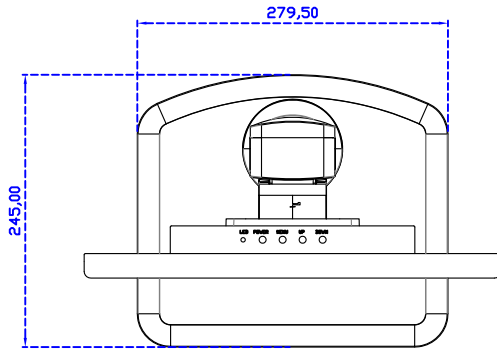

### Display Specifications :

Active Area	344 × 193 mm
Pixel Pitch	0.17925 × 0.17925 mm
Brightness	300 cd/m <sup>2</sup>
Contrast Ratio	700 : 1
Resolution	1920 x 1080 ( Full HD )
Viewing Angle	L/R178° ; U/D178°
Response Time	20ms ( Tr + Tf )
Display Colors	262K
Display Modes	800×600 ; 1024×768 ; 1280×720 ; 1280×800 ; 1280×1024 ; 1360×768 ; 1440×900 ; 1680×1050 ; 1920×1080
Signal input	VGA ; Audio ; DVI
Speaker	1W ( 8Ω ) × 2
OSD Keyboard	⊕Power ⊕+ ⊕- ⊕Menu
Power Source	DC 12V ( DC Jack Φ2.1mm )
Power Consumption	≤10w
Storage 、 Operation	-20~60°C ; 0~50°C
VESA	75×75 mm
Casing Colors	Black ( OEM other colors )
Casing Size 、 Weight	375 × 240 × 47 mm ; 2.6 kg ( W×H×D ) ( Without Stand )
Carton 、 gross weight	550 × 400 × 180 mm ; 4.2 kg ( W×H×D )
Accessory	VGA cable / Audio cable / AC90~260V Adapter / Power cable / USB or RS232 cable / Touch pen / Cleaning wipes / Driver Disk ※DVI cable ( Optional )

AIM-TM5R156-T01W V

AIM-TM5R156-T01W Y

**3 Year Warranty**  
LCD Panel 1 Year

15.6" Touch Monitor.  
 (VESA Mount)

AIM-TMxxxx156-T01W

X type mount (Default)

Range 6,00mm (Option)

15.6" Embedded Touch Monitor.  
(Open Frame)

AIM-TM□Pxxxx156-T01W

15.6" Desktop Touch Monitor.  
(Foldable Stand)

AIM-TMxxxx156-T01W A

15.6" Desktop Touch Monitor.  
(Photo Stand)

---

AIM-TMxxxx156-T01W P

15.6" Desktop Touch Monitor.  
(POS Stand)

AIM-TMxxxx156-T01W V

15.6" Desktop Touch Monitor.  
(Ergonomic Stand)

AIM-TMxxxx156-T01W Y