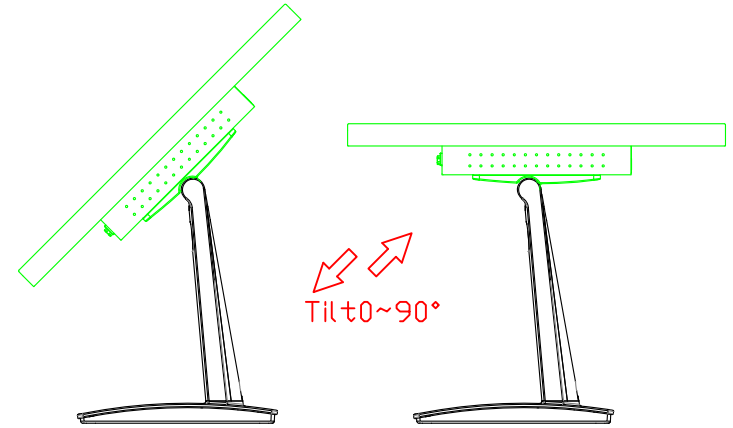

AIM-TM□Pxxxx156-T01W

15.6" Desktop Touch Monitor.  
(Foldable Stand)

AIM-TMxxxx156-T01W A

15.6" Desktop Touch Monitor.  
(Photo Stand)

---

AIM-TMxxxx156-T01W P

15.6" Desktop Touch Monitor.  
(POS Stand)

AIM-TMxxxx156-T01W V

15.6" Desktop Touch Monitor.  
(Ergonomic Stand)

AIM-TMxxxx156-T01W Y