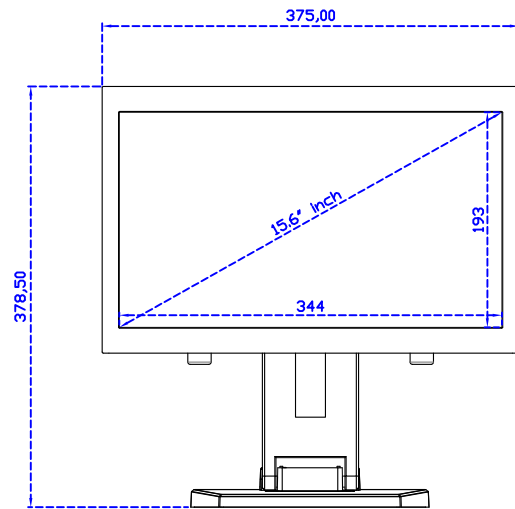

### Display Specifications :

Active Area	344 × 193 mm
Pixel Pitch	0.17925 × 0.17925 mm
Brightness	300 cd/m <sup>2</sup>
Contrast Ratio	700 : 1
Resolution	1920 x 1080 ( Full HD )
Viewing Angle	L/R178° ; U/D178°
Response Time	20ms ( Tr + Tf )
Display Colors	262K
Display Modes	800×600 ; 1024×768 ; 1280×720 ; 1280×800 ; 1280×1024 ; 1360×768 ; 1440×900 ; 1680×1050 ; 1920×1080
Signal input	VGA ; Audio ; DVI
Speaker	1W ( 8Ω ) × 2
OSD Keyboard	⊕Power ⊕+ ⊕- ⊕Menu
Power Source	DC 12V ( DC Jack Φ2.1mm )
Power Consumption	≤10w
Storage 、 Operation	-20~60°C ; 0~50°C
VESA	75×75 mm
Casing Colors	Black ( OEM other colors )
Casing Size 、 Weight	375 × 240 × 47 mm ; 2.6 kg ( W×H×D ) ( Without Stand )
Carton 、 gross weight	550 × 400 × 180 mm ; 4.2 kg ( W×H×D )
Accessory	VGA cable / Audio cable / AC90~260V Adapter / Power cable / USB or RS232 cable / Touch pen / Cleaning wipes / Driver Disk ※DVI cable ( Optional )

AIM-TM5R156-T01W V

AIM-TM5R156-T01W Y

**3 Year Warranty**  
LCD Panel 1 Year

15.6" Touch Monitor.  
 (VESA Mount)

AIM-TMxxxx156-T01W

X type mount (Default)

Range 6,00mm (Option)

15.6" Embedded Touch Monitor.  
(Open Frame)

AIM-TM□Pxxxx156-T01W

15.6" Desktop Touch Monitor.  
(Foldable Stand)

AIM-TMxxxx156-T01W A

15.6" Desktop Touch Monitor.  
(Photo Stand)

---

AIM-TMxxxx156-T01W P

15.6" Desktop Touch Monitor.  
(POS Stand)

AIM-TMxxxx156-T01W V

15.6" Desktop Touch Monitor.  
(Ergonomic Stand)

AIM-TMxxxx156-T01W Y