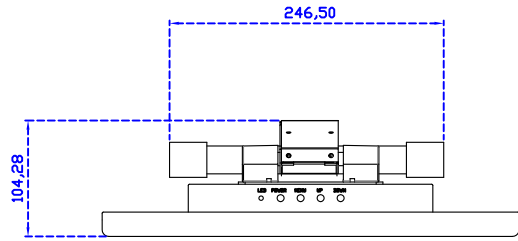

### Display Specifications :

Active Area	344 × 193 mm
Pixel Pitch	0.17925 × 0.17925 mm
Brightness	300 cd/m <sup>2</sup>
Contrast Ratio	700 : 1
Resolution	1920 x 1080 ( Full HD )
Viewing Angle	L/R178° ; U/D178°
Response Time	20ms ( Tr + Tf )
Display Colors	262K
Display Modes	800×600 ; 1024×768 ; 1280×720 ; 1280×800 ; 1280×1024 ; 1360×768 ; 1440×900 ; 1680×1050 ; 1920×1080
Signal input	VGA ; Audio ; DVI
Speaker	1W ( 8Ω ) × 2
OSD Keyboard	⊕Power ⊕+ ⊕- ⊕Menu
Power Source	DC 12V ( DC Jack Φ2.1mm )
Power Consumption	≤10w
Storage 、 Operation	-20~60°C ; 0~50°C
VESA	75×75 mm
Casing Colors	Black ( OEM other colors )
Casing Size 、 Weight	375 × 240 × 47 mm ; 2.6 kg ( W×H×D ) ( Without Stand )
Carton 、 gross weight	550 × 400 × 180 mm ; 4.2 kg ( W×H×D )
Accessory	VGA cable / Audio cable / AC90~260V Adapter / Power cable / USB or RS232 cable / Touch pen / Cleaning wipes / Driver Disk ※DVI cable ( Optional )

AIM-TM5R156-T01W V

AIM-TM5R156-T01W Y

**3 Year Warranty**  
LCD Panel 1 Year

15.6" Touch Monitor.  
 (VESA Mount)

AIM-TMxxxx156-T01W

X type mount (Default)

Range 6,00mm (Option)

15.6" Embedded Touch Monitor.  
(Open Frame)

AIM-TM□Pxxxx156-T01W

15.6" Desktop Touch Monitor.  
(Foldable Stand)

AIM-TMxxxx156-T01W A

15.6" Desktop Touch Monitor.  
(Photo Stand)

---

AIM-TMxxxx156-T01W P

15.6" Desktop Touch Monitor.  
(POS Stand)

AIM-TMxxxx156-T01W V