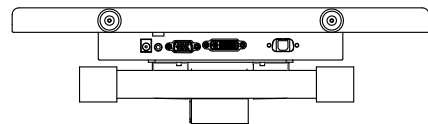

15.6" Desktop Touch Monitor.
(Photo Stand)

AIM-TMxxxx156-T01W P