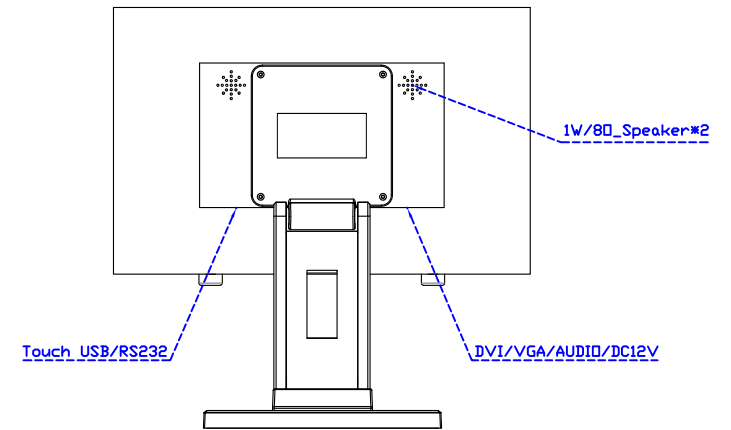

### Software Feature :

Calibration	Fast full oriental 4 points position
Compensation	Edge compensation. Accuracy 25 points linearity compensation
Draw Test	Position and linearity verification
Controller	Support multiple controllers
Languages	English · Simple Chinese · Traditional Chinese · Japanese · French · German · Spanish · Korean · Arabic · Czech · Danish · Dutch · Greek · Hungarian · Italian · Norwegian · Russian · Polish · Portuguese · Slovenian · Swedish · Thai · Turkish
Mouse Emulator	Right / left button emulation. Auto Right / left Click ( PDA function )
Touch Style	Drawing a Mode · button a Mode · Touch Off/ on Switch
Double Click	Configurable double click speed · Configurable double click area
Sound Modes	No sound · Touch down · Touch up
COM Port Support	COM1 ~ COM255 for Windows and Linux COM1 ~ COM8 for MS- DOS
Display Support	display rotation · Support multiple monitors
Support O.S	All Windows-32/64bit O.S Android ; Linux ; MAC

AIM-TM5R156-T01W V

AIM-TM5R156-T01W Y

**3 Year Warranty**  
LCD Panel 1 Year

15.6" Touch Monitor.  
 (VESA Mount)

AIM-TMxxxx156-T01W

X type mount (Default)

Range 6,00mm (Option)

15.6" Embedded Touch Monitor.  
(Open Frame)

AIM-TM□Pxxxx156-T01W

15.6" Desktop Touch Monitor.  
(Foldable Stand)

AIM-TMxxxx156-T01W A

15.6" Desktop Touch Monitor.  
(Photo Stand)

---

AIM-TMxxxx156-T01W P

15.6" Desktop Touch Monitor.  
(POS Stand)

AIM-TMxxxx156-T01W V