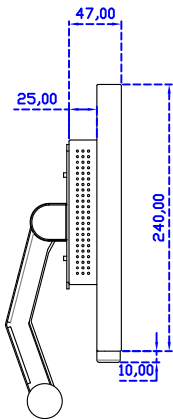

### Display Specifications :

Active Area	344 × 193 mm
Pixel Pitch	0.17925 × 0.17925 mm
Brightness	300 cd/m <sup>2</sup>
Contrast Ratio	700 : 1
Resolution	1920 x 1080 ( Full HD )
Viewing Angle	L/R178° ; U/D178°
Response Time	20ms ( Tr + Tf )
Display Colors	262K
Display Modes	800×600 ; 1024×768 ; 1280×720 ; 1280×800 ; 1280×1024 ; 1360×768 ; 1440×900 ; 1680×1050 ; 1920×1080
Signal input	VGA ; Audio ; DVI
Speaker	1W ( 8Ω ) × 2
OSD Keyboard	⊕Power ⊕+ ⊕- ⊕Menu
Power Source	DC 12V ( DC Jack Φ2.1mm )
Power Consumption	≤10w
Storage 、 Operation	-20~60°C ; 0~50°C
VESA	75×75 mm
Casing Colors	Black ( OEM other colors )
Casing Size 、 Weight	375 × 240 × 47 mm ; 2.6 kg ( W×H×D ) ( Without Stand )
Carton 、 gross weight	550 × 400 × 180 mm ; 4.2 kg ( W×H×D )
Accessory	VGA cable / Audio cable / AC90~260V Adapter / Power cable / USB or RS232 cable / Touch pen / Cleaning wipes / Driver Disk ※DVI cable ( Optional )

AIM-TM5R156-T01W V

AIM-TM5R156-T01W Y

**3 Year Warranty**  
LCD Panel 1 Year

15.6" Touch Monitor.  
 (VESA Mount)

AIM-TMxxxx156-T01W

X type mount (Default)

Range 6,00mm (Option)

15.6" Embedded Touch Monitor.  
(Open Frame)

AIM-TM□Pxxxx156-T01W

15.6" Desktop Touch Monitor.  
(Foldable Stand)

AIM-TMxxxx156-T01W A

15.6" Desktop Touch Monitor.  
(Photo Stand)

---

AIM-TMxxxx156-T01W P

15.6" Desktop Touch Monitor.  
(POS Stand)

AIM-TMxxxx156-T01W V

15.6" Desktop Touch Monitor.  
(Ergonomic Stand)

AIM-TMxxxx156-T01W Y