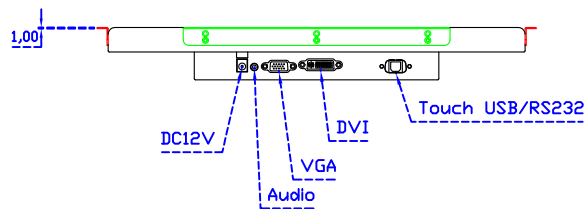

### Software Feature :

Calibration	Fast full oriental 4 points position
Compensation	Edge compensation. Accuracy 25 points linearity compensation
Draw Test	Position and linearity verification
Controller	Support multiple controllers
Languages	English · Simple Chinese · Traditional Chinese · Japanese · French · German · Spanish · Korean · Arabic · Czech · Danish · Dutch · Greek · Hungarian · Italian · Norwegian · Russian · Polish · Portuguese · Slovenian · Swedish · Thai · Turkish
Mouse Emulator	Right / left button emulation. Auto Right / left Click ( PDA function )
Touch Style	Drawing a Mode · button a Mode · Touch Off/ on Switch
Double Click	Configurable double click speed · Configurable double click area
Sound Modes	No sound · Touch down · Touch up
COM Port Support	COM1 ~ COM255 for Windows and Linux COM1 ~ COM8 for MS- DOS
Display Support	display rotation · Support multiple monitors
Support O.S	All Windows-32/64bit O.S Android ; Linux ; MAC

AIM-TM5R156-T01W V

AIM-TM5R156-T01W Y

**3 Year Warranty**  
LCD Panel 1 Year

15.6" Touch Monitor.  
 (VESA Mount)

AIM-TMxxxx156-T01W

X type mount (Default)

Range 6,00mm (Option)

15.6" Embedded Touch Monitor.  
(Open Frame)

AIM-TM□Pxxxx156-T01W

15.6" Desktop Touch Monitor.  
(Foldable Stand)

AIM-TMxxxx156-T01W A

15.6" Desktop Touch Monitor.  
(Photo Stand)

---

AIM-TMxxxx156-T01W P

15.6" Desktop Touch Monitor.  
(POS Stand)

AIM-TMxxxx156-T01W V