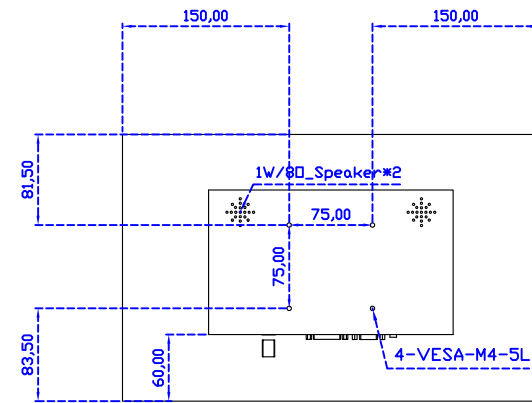

### Display Specifications :

Active Area	344 × 193 mm
Pixel Pitch	0.17925 × 0.17925 mm
Brightness	300 cd/m <sup>2</sup>
Contrast Ratio	700 : 1
Resolution	1920 x 1080 ( Full HD )
Viewing Angle	L/R178° ; U/D178°
Response Time	20ms ( Tr + Tf )
Display Colors	262K
Display Modes	800×600 ; 1024×768 ; 1280×720 ; 1280×800 ; 1280×1024 ; 1360×768 ; 1440×900 ; 1680×1050 ; 1920×1080
Signal input	VGA ; Audio ; DVI
Speaker	1W ( 8Ω ) × 2
OSD Keyboard	⊕Power ⊕+ ⊕- ⊕Menu
Power Source	DC 12V ( DC Jack Φ2.1mm )
Power Consumption	≤10w
Storage 、 Operation	-20~60°C ; 0~50°C
VESA	75×75 mm
Casing Colors	Black ( OEM other colors )
Casing Size 、 Weight	375 × 240 × 47 mm ; 2.6 kg ( W×H×D ) ( Without Stand )
Carton 、 gross weight	550 × 400 × 180 mm ; 4.2 kg ( W×H×D )
Accessory	VGA cable / Audio cable / AC90~260V Adapter / Power cable / USB or RS232 cable / Touch pen / Cleaning wipes / Driver Disk ※DVI cable ( Optional )

AIM-TM5R156-T01W V

AIM-TM5R156-T01W Y

**3 Year Warranty**  
LCD Panel 1 Year

15.6" Touch Monitor.  
 (VESA Mount)

AIM-TMxxxx156-T01W

X type mount (Default)

Range 6,00mm (Option)

15.6" Embedded Touch Monitor.  
(Open Frame)

AIM-TM□Pxxxx156-T01W

15.6" Desktop Touch Monitor.  
(Foldable Stand)

AIM-TMxxxx156-T01W A

15.6" Desktop Touch Monitor.  
(Photo Stand)

---

AIM-TMxxxx156-T01W P

15.6" Desktop Touch Monitor.  
(POS Stand)

AIM-TMxxxx156-T01W V