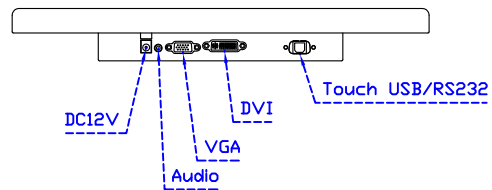

### Software Feature :

Calibration	Fast full oriental 4 points position
Compensation	Edge compensation. Accuracy 25 points linearity compensation
Draw Test	Position and linearity verification
Controller	Support multiple controllers
Languages	English · Simple Chinese · Traditional Chinese · Japanese · French · German · Spanish · Korean · Arabic · Czech · Danish · Dutch · Greek · Hungarian · Italian · Norwegian · Russian · Polish · Portuguese · Slovenian · Swedish · Thai · Turkish
Mouse Emulator	Right / left button emulation. Auto Right / left Click ( PDA function )
Touch Style	Drawing a Mode · button a Mode · Touch Off/ on Switch
Double Click	Configurable double click speed · Configurable double click area
Sound Modes	No sound · Touch down · Touch up
COM Port Support	COM1 ~ COM255 for Windows and Linux COM1 ~ COM8 for MS- DOS
Display Support	display rotation · Support multiple monitors
Support O.S	All Windows-32/64bit O.S Android ; Linux ; MAC

AIM-TM5R156-T01W V

AIM-TM5R156-T01W Y

**3 Year Warranty**  
LCD Panel 1 Year

15.6" Touch Monitor.  
 (VESA Mount)

AIM-TMxxxx156-T01W

X type mount (Default)

Range 6,00mm (Option)

15.6" Embedded Touch Monitor.  
(Open Frame)