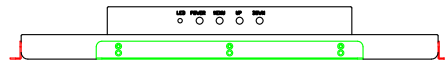

AIM-TM5R156-T01W V

AIM-TM5R156-T01W Y

**3 Year Warranty**  
LCD Panel 1 Year

15.6" Touch Monitor.  
 (VESA Mount)

AIM-TMxxxx156-T01W

X type mount (Default)

Range 6,00mm (Option)

15.6" Embedded Touch Monitor.  
(Open Frame)