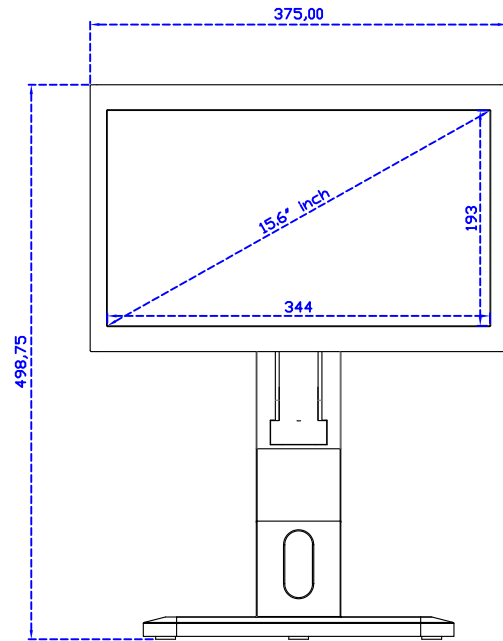

### Display Specifications :

Active Area	344 × 193 mm
Pixel Pitch	0.17925 × 0.17925 mm
Brightness	300 cd/m <sup>2</sup>
Contrast Ratio	700 : 1
Resolution	1920 x 1080 ( Full HD )
Viewing Angle	L/R178° ; U/D178°
Response Time	20ms ( Tr + Tf )
Display Colors	262K
Display Modes	800×600 ; 1024×768 ; 1280×720 ; 1280×800 ; 1280×1024 ; 1360×768 ; 1440×900 ; 1680×1050 ; 1920×1080
Signal input	VGA ; Audio ; DVI
Speaker	1W ( 8Ω ) × 2
OSD Keyboard	⊕Power ⊕+ ⊕- ⊕Menu
Power Source	DC 12V ( DC Jack Φ2.1mm )
Power Consumption	≤10w
Storage 、 Operation	-20~60°C ; 0~50°C
VESA	75×75 mm
Casing Colors	Black ( OEM other colors )
Casing Size 、 Weight	375 × 240 × 47 mm ; 2.6 kg ( W×H×D ) ( Without Stand )
Carton 、 gross weight	550 × 400 × 180 mm ; 4.2 kg ( W×H×D )
Accessory	VGA cable / Audio cable / AC90~260V Adapter / Power cable / USB or RS232 cable / Touch pen / Cleaning wipes / Driver Disk ※DVI cable ( Optional )

AIM-TM5R156-T01W V

AIM-TM5R156-T01W Y

**3 Year Warranty**  
LCD Panel 1 Year

15.6" Touch Monitor.  
 (VESA Mount)

AIM-TMxxxx156-T01W

X type mount (Default)

Range 6,00mm (Option)

15.6" Embedded Touch Monitor.  
(Open Frame)

AIM-TM□Pxxxx156-T01W

15.6" Desktop Touch Monitor.  
(Foldable Stand)

AIM-TMxxxx156-T01W A

15.6" Desktop Touch Monitor.  
(Photo Stand)

---

AIM-TMxxxx156-T01W P

15.6" Desktop Touch Monitor.  
(POS Stand)

AIM-TMxxxx156-T01W V

15.6" Desktop Touch Monitor.  
(Ergonomic Stand)

AIM-TMxxxx156-T01W Y