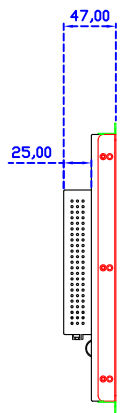

### Display Specifications :

Active Area	344 × 193 mm
Pixel Pitch	0.17925 × 0.17925 mm
Brightness	300 cd/m <sup>2</sup>
Contrast Ratio	700 : 1
Resolution	1920 x 1080 ( Full HD )
Viewing Angle	L/R178° ; U/D178°
Response Time	20ms ( Tr + Tf )
Display Colors	262K
Display Modes	800×600 ; 1024×768 ; 1280×720 ; 1280×800 ; 1280×1024 ; 1360×768 ; 1440×900 ; 1680×1050 ; 1920×1080
Signal input	VGA ; Audio ; DVI
Speaker	1W ( 8Ω ) × 2
OSD Keyboard	⊕Power ⊕+ ⊕- ⊕Menu
Power Source	DC 12V ( DC Jack Φ2.1mm )
Power Consumption	≤10w
Storage 、 Operation	-20~60°C ; 0~50°C
VESA	75×75 mm
Casing Colors	Black ( OEM other colors )
Casing Size 、 Weight	375 × 240 × 47 mm ; 2.6 kg ( W×H×D ) ( Without Stand )
Carton 、 gross weight	550 × 400 × 180 mm ; 4.2 kg ( W×H×D )
Accessory	VGA cable / Audio cable / AC90~260V Adapter / Power cable / USB or RS232 cable / Touch pen / Cleaning wipes / Driver Disk ※DVI cable ( Optional )

AIM-TM5R156-T01W V

AIM-TM5R156-T01W Y

**3 Year Warranty**  
LCD Panel 1 Year

15.6" Touch Monitor.  
 (VESA Mount)

AIM-TMxxxx156-T01W

X type mount (Default)

Range 6,00mm (Option)

15.6" Embedded Touch Monitor.  
(Open Frame)

AIM-TM□Pxxxx156-T01W

15.6" Desktop Touch Monitor.  
(Foldable Stand)

AIM-TMxxxx156-T01W A

15.6" Desktop Touch Monitor.  
(Photo Stand)

---

AIM-TMxxxx156-T01W P

15.6" Desktop Touch Monitor.  
(POS Stand)

AIM-TMxxxx156-T01W V

15.6" Desktop Touch Monitor.  
(Ergonomic Stand)

AIM-TMxxxx156-T01W Y