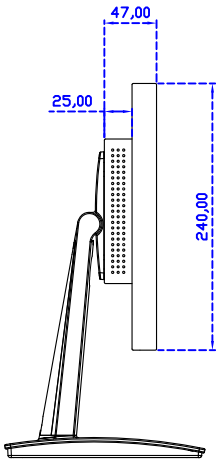

### Display Specifications :

Active Area	344 × 193 mm
Pixel Pitch	0.17925 × 0.17925 mm
Brightness	300 cd/m <sup>2</sup>
Contrast Ratio	700 : 1
Resolution	1920 x 1080 ( Full HD )
Viewing Angle	L/R178° ; U/D178°
Response Time	20ms ( Tr + Tf )
Display Colors	262K
Display Modes	800×600 ; 1024×768 ; 1280×720 ; 1280×800 ; 1280×1024 ; 1360×768 ; 1440×900 ; 1680×1050 ; 1920×1080
Signal input	VGA ; Audio ; DVI
Speaker	1W ( 8Ω ) × 2
OSD Keyboard	⊕Power ⊕+ ⊕- ⊕Menu
Power Source	DC 12V ( DC Jack Φ2.1mm )
Power Consumption	≤10w
Storage 、 Operation	-20~60°C ; 0~50°C
VESA	75×75 mm
Casing Colors	Black ( OEM other colors )
Casing Size 、 Weight	375 × 240 × 47 mm ; 2.6 kg ( W×H×D ) ( Without Stand )
Carton 、 gross weight	550 × 400 × 180 mm ; 4.2 kg ( W×H×D )
Accessory	VGA cable / Audio cable / AC90~260V Adapter / Power cable / USB or RS232 cable / Touch pen / Cleaning wipes / Driver Disk ※DVI cable ( Optional )

AIM-TM5R156-T01W V

AIM-TM5R156-T01W Y

**3 Year Warranty**  
LCD Panel 1 Year

15.6" Touch Monitor.  
 (VESA Mount)

AIM-TMxxxx156-T01W

X type mount (Default)

Range 6,00mm (Option)

15.6" Embedded Touch Monitor.  
(Open Frame)

AIM-TM□Pxxxx156-T01W

15.6" Desktop Touch Monitor.  
(Foldable Stand)

AIM-TMxxxx156-T01W A

15.6" Desktop Touch Monitor.  
(Photo Stand)

---

AIM-TMxxxx156-T01W P

15.6" Desktop Touch Monitor.  
(POS Stand)

AIM-TMxxxx156-T01W V

15.6" Desktop Touch Monitor.  
(Ergonomic Stand)

AIM-TMxxxx156-T01W Y