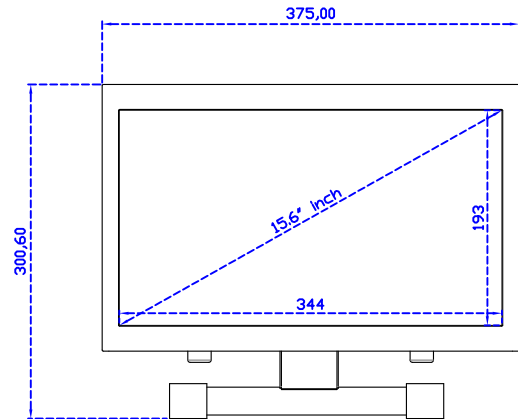

### Display Specifications :

Active Area	344 × 193 mm
Pixel Pitch	0.17925 × 0.17925 mm
Brightness	300 cd/m <sup>2</sup>
Contrast Ratio	700 : 1
Resolution	1920 x 1080 ( Full HD )
Viewing Angle	L/R178° ; U/D178°
Response Time	20ms ( Tr + Tf )
Display Colors	262K
Display Modes	800×600 ; 1024×768 ; 1280×720 ; 1280×800 ; 1280×1024 ; 1360×768 ; 1440×900 ; 1680×1050 ; 1920×1080
Signal input	VGA ; Audio ; DVI
Speaker	1W ( 8Ω ) × 2
OSD Keyboard	⊕Power ⊕+ ⊕- ⊕Menu
Power Source	DC 12V ( DC Jack Φ2.1mm )
Power Consumption	≤10w
Storage 、 Operation	-20~60°C ; 0~50°C
VESA	75×75 mm
Casing Colors	Black ( OEM other colors )
Casing Size 、 Weight	375 × 240 × 47 mm ; 2.6 kg ( W×H×D ) ( Without Stand )
Carton 、 gross weight	550 × 400 × 180 mm ; 4.2 kg ( W×H×D )
Accessory	VGA cable / Audio cable / AC90~260V Adapter / Power cable / USB or RS232 cable / Touch pen / Cleaning wipes / Driver Disk ※DVI cable ( Optional )

AIM-TM5R156-T01W V

AIM-TM5R156-T01W Y

**3 Year Warranty**  
LCD Panel 1 Year

15.6" Touch Monitor.  
 (VESA Mount)

AIM-TMxxxx156-T01W

X type mount (Default)

Range 6,00mm (Option)

15.6" Embedded Touch Monitor.  
(Open Frame)

AIM-TM□Pxxxx156-T01W

15.6" Desktop Touch Monitor.  
(Foldable Stand)

AIM-TMxxxx156-T01W A

15.6" Desktop Touch Monitor.  
(Photo Stand)

---

AIM-TMxxxx156-T01W P

15.6" Desktop Touch Monitor.  
(POS Stand)

AIM-TMxxxx156-T01W V

15.6" Desktop Touch Monitor.  
(Ergonomic Stand)

AIM-TMxxxx156-T01W Y