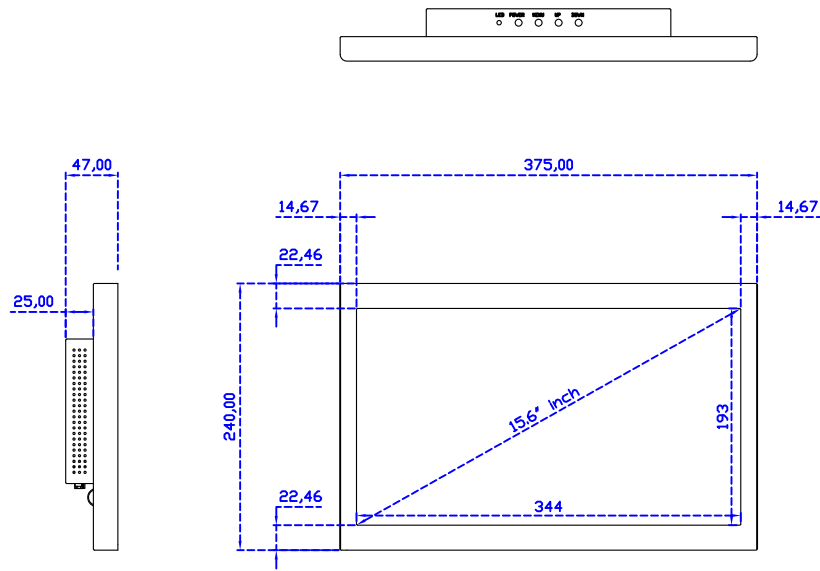

### Display Specifications :

Active Area	344 × 193 mm
Pixel Pitch	0.17925 × 0.17925 mm
Brightness	300 cd/m <sup>2</sup>
Contrast Ratio	700 : 1
Resolution	1920 x 1080 ( Full HD )
Viewing Angle	L/R178° ; U/D178°
Response Time	20ms ( Tr + Tf )
Display Colors	262K
Display Modes	800×600 ; 1024×768 ; 1280×720 ; 1280×800 ; 1280×1024 ; 1360×768 ; 1440×900 ; 1680×1050 ; 1920×1080
Signal input	VGA ; Audio ; DVI
Speaker	1W ( 8Ω ) × 2
OSD Keyboard	⊕Power ⊕+ ⊕- ⊕Menu
Power Source	DC 12V ( DC Jack Φ2.1mm )
Power Consumption	≤10w
Storage 、 Operation	-20~60°C ; 0~50°C
VESA	75×75 mm
Casing Colors	Black ( OEM other colors )
Casing Size 、 Weight	375 × 240 × 47 mm ; 2.6 kg ( W×H×D ) ( Without Stand )
Carton 、 gross weight	550 × 400 × 180 mm ; 4.2 kg ( W×H×D )
Accessory	VGA cable / Audio cable / AC90~260V Adapter / Power cable / USB or RS232 cable / Touch pen / Cleaning wipes / Driver Disk ※DVI cable ( Optional )

AIM-TM5R156-T01W V

AIM-TM5R156-T01W Y

**3 Year Warranty**  
LCD Panel 1 Year

15.6" Touch Monitor.  
 (VESA Mount)

AIM-TMxxxx156-T01W

X type mount (Default)

Range 6,00mm (Option)

15.6" Embedded Touch Monitor.  
(Open Frame)

AIM-TM□Pxxxx156-T01W

15.6" Desktop Touch Monitor.  
(Foldable Stand)

AIM-TMxxxx156-T01W A

15.6" Desktop Touch Monitor.  
(Photo Stand)

---

AIM-TMxxxx156-T01W P

15.6" Desktop Touch Monitor.  
(POS Stand)

AIM-TMxxxx156-T01W V