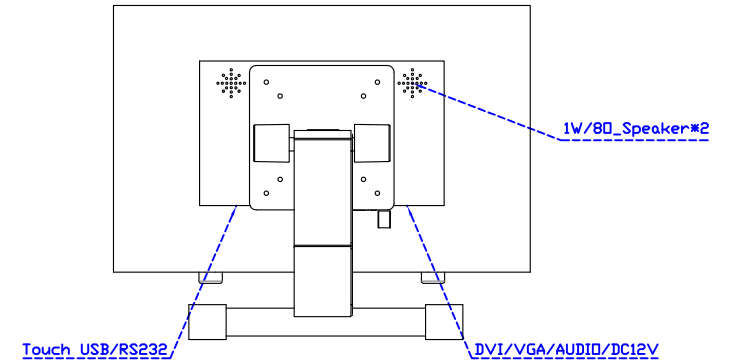

### Software Feature :

Calibration	Fast full oriental 4 points position
Compensation	Edge compensation. Accuracy 25 points linearity compensation
Draw Test	Position and linearity verification
Controller	Support multiple controllers
Languages	English · Simple Chinese · Traditional Chinese · Japanese · French · German · Spanish · Korean · Arabic · Czech · Danish · Dutch · Greek · Hungarian · Italian · Norwegian · Russian · Polish · Portuguese · Slovenian · Swedish · Thai · Turkish
Mouse Emulator	Right / left button emulation. Auto Right / left Click ( PDA function )
Touch Style	Drawing a Mode · button a Mode · Touch Off/ on Switch
Double Click	Configurable double click speed · Configurable double click area
Sound Modes	No sound · Touch down · Touch up
COM Port Support	COM1 ~ COM255 for Windows and Linux COM1 ~ COM8 for MS- DOS
Display Support	display rotation · Support multiple monitors
Support O.S	All Windows-32/64bit O.S Android ; Linux ; MAC

AIM-TM5R156-T01W V

AIM-TM5R156-T01W Y

**3 Year Warranty**  
LCD Panel 1 Year

15.6" Touch Monitor.  
 (VESA Mount)

AIM-TMxxxx156-T01W

X type mount (Default)

Range 6,00mm (Option)

15.6" Embedded Touch Monitor.  
(Open Frame)

AIM-TM□Pxxxx156-T01W

15.6" Desktop Touch Monitor.  
(Foldable Stand)

AIM-TMxxxx156-T01W A

15.6" Desktop Touch Monitor.  
(Photo Stand)

---

AIM-TMxxxx156-T01W P

15.6" Desktop Touch Monitor.  
(POS Stand)

AIM-TMxxxx156-T01W V