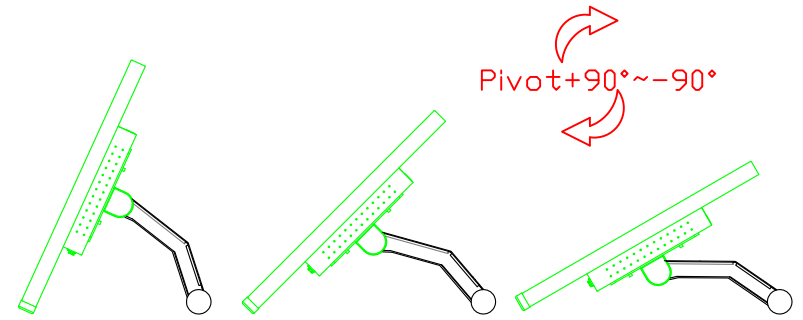

### Software Feature :

Calibration	Fast full oriental 4 points position
Compensation	Edge compensation. Accuracy 25 points linearity compensation
Draw Test	Position and linearity verification
Controller	Support multiple controllers
Languages	English · Simple Chinese · Traditional Chinese · Japanese · French · German · Spanish · Korean · Arabic · Czech · Danish · Dutch · Greek · Hungarian · Italian · Norwegian · Russian · Polish · Portuguese · Slovenian · Swedish · Thai · Turkish
Mouse Emulator	Right / left button emulation. Auto Right / left Click ( PDA function )
Touch Style	Drawing a Mode · button a Mode · Touch Off/ on Switch
Double Click	Configurable double click speed · Configurable double click area
Sound Modes	No sound · Touch down · Touch up
COM Port Support	COM1 ~ COM255 for Windows and Linux COM1 ~ COM8 for MS- DOS
Display Support	display rotation · Support multiple monitors
Support O.S	All Windows-32/64bit O.S Android ; Linux ; MAC

AIM-TM5R156-T01W V

AIM-TM5R156-T01W Y

**3 Year Warranty**  
LCD Panel 1 Year

15.6" Touch Monitor.  
 (VESA Mount)

AIM-TMxxxx156-T01W

X type mount (Default)

Range 6,00mm (Option)

15.6" Embedded Touch Monitor.  
(Open Frame)

AIM-TM□Pxxxx156-T01W

15.6" Desktop Touch Monitor.  
(Foldable Stand)

AIM-TMxxxx156-T01W A

15.6" Desktop Touch Monitor.  
(Photo Stand)

---

AIM-TMxxxx156-T01W P

15.6" Desktop Touch Monitor.  
(POS Stand)

AIM-TMxxxx156-T01W V