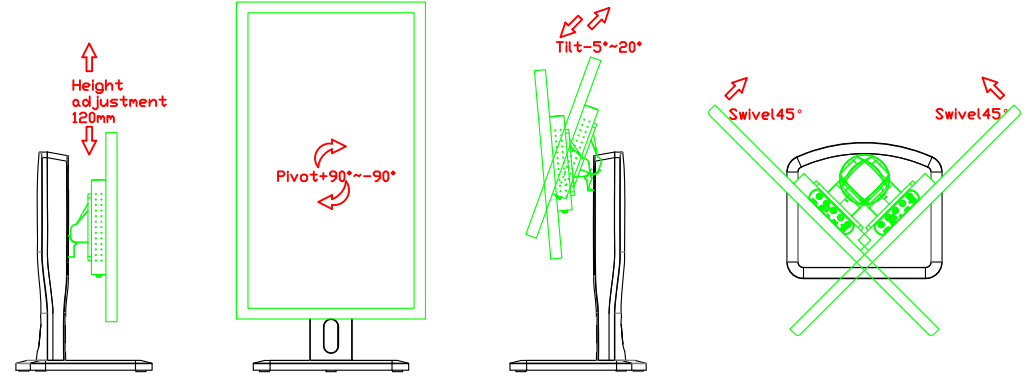

AIM-TM□Pxxxx156-T01W

15.6" Desktop Touch Monitor.  
(Foldable Stand)

AIM-TMxxxx156-T01W A

15.6" Desktop Touch Monitor.  
(Photo Stand)

---

AIM-TMxxxx156-T01W P

15.6" Desktop Touch Monitor.  
(POS Stand)

AIM-TMxxxx156-T01W V

15.6" Desktop Touch Monitor.  
(Ergonomic Stand)

AIM-TMxxxx156-T01W Y