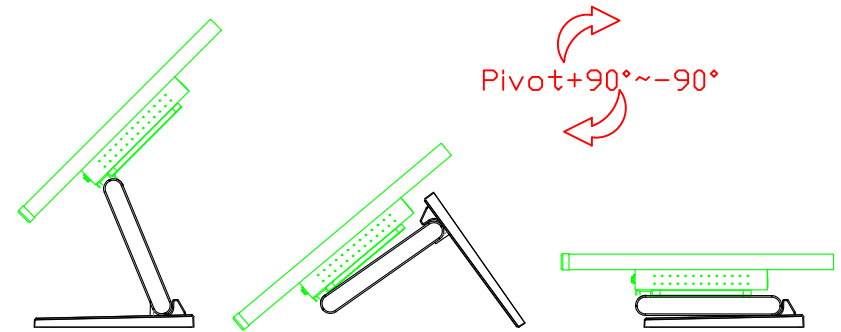

### Software Feature :

Calibration	Fast full oriental 4 points position
Compensation	Edge compensation. Accuracy 25 points linearity compensation
Draw Test	Position and linearity verification
Controller	Support multiple controllers
Languages	English · Simple Chinese · Traditional Chinese · Japanese · French · German · Spanish · Korean · Arabic · Czech · Danish · Dutch · Greek · Hungarian · Italian · Norwegian · Russian · Polish · Portuguese · Slovenian · Swedish · Thai · Turkish
Mouse Emulator	Right / left button emulation. Auto Right / left Click ( PDA function )
Touch Style	Drawing a Mode · button a Mode · Touch Off/ on Switch
Double Click	Configurable double click speed · Configurable double click area
Sound Modes	No sound · Touch down · Touch up
COM Port Support	COM1 ~ COM255 for Windows and Linux COM1 ~ COM8 for MS- DOS
Display Support	display rotation · Support multiple monitors
Support O.S	All Windows-32/64bit O.S Android ; Linux ; MAC

AIM-TM5R156-T01W V

AIM-TM5R156-T01W Y

**3 Year Warranty**  
LCD Panel 1 Year

15.6" Touch Monitor.  
 (VESA Mount)

AIM-TMxxxx156-T01W

X type mount (Default)

Range 6,00mm (Option)

15.6" Embedded Touch Monitor.  
(Open Frame)

AIM-TM□Pxxxx156-T01W

15.6" Desktop Touch Monitor.  
(Foldable Stand)

AIM-TMxxxx156-T01W A

15.6" Desktop Touch Monitor.  
(Photo Stand)

---

AIM-TMxxxx156-T01W P

15.6" Desktop Touch Monitor.  
(POS Stand)

AIM-TMxxxx156-T01W V