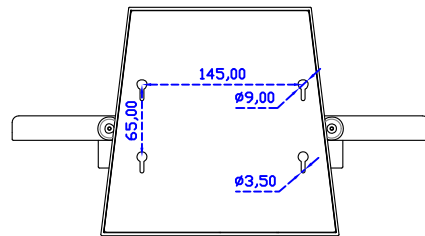

### Display Specifications :

Active Area	344 × 193 mm
Pixel Pitch	0.17925 × 0.17925 mm
Brightness	300 cd/m <sup>2</sup>
Contrast Ratio	700 : 1
Resolution	1920 x 1080 ( Full HD )
Viewing Angle	L/R178° ; U/D178°
Response Time	20ms ( Tr + Tf )
Display Colors	262K
Display Modes	800×600 ; 1024×768 ; 1280×720 ; 1280×800 ; 1280×1024 ; 1360×768 ; 1440×900 ; 1680×1050 ; 1920×1080
Signal input	VGA ; Audio ; DVI
Speaker	1W ( 8Ω ) × 2
OSD Keyboard	⊕Power ⊕+ ⊕- ⊕Menu
Power Source	DC 12V ( DC Jack Φ2.1mm )
Power Consumption	≤10w
Storage 、 Operation	-20~60°C ; 0~50°C
VESA	75×75 mm
Casing Colors	Black ( OEM other colors )
Casing Size 、 Weight	375 × 240 × 47 mm ; 2.6 kg ( W×H×D ) ( Without Stand )
Carton 、 gross weight	550 × 400 × 180 mm ; 4.2 kg ( W×H×D )
Accessory	VGA cable / Audio cable / AC90~260V Adapter / Power cable / USB or RS232 cable / Touch pen / Cleaning wipes / Driver Disk ※DVI cable ( Optional )

AIM-TM5R156-T01W V

AIM-TM5R156-T01W Y

**3 Year Warranty**  
LCD Panel 1 Year

15.6" Touch Monitor.  
 (VESA Mount)

AIM-TMxxxx156-T01W

X type mount (Default)

Range 6,00mm (Option)

15.6" Embedded Touch Monitor.  
(Open Frame)

AIM-TM□Pxxxx156-T01W

15.6" Desktop Touch Monitor.  
(Foldable Stand)

AIM-TMxxxx156-T01W A

15.6" Desktop Touch Monitor.  
(Photo Stand)

---

AIM-TMxxxx156-T01W P

15.6" Desktop Touch Monitor.  
(POS Stand)

AIM-TMxxxx156-T01W V

15.6" Desktop Touch Monitor.  
(Ergonomic Stand)

AIM-TMxxxx156-T01W Y