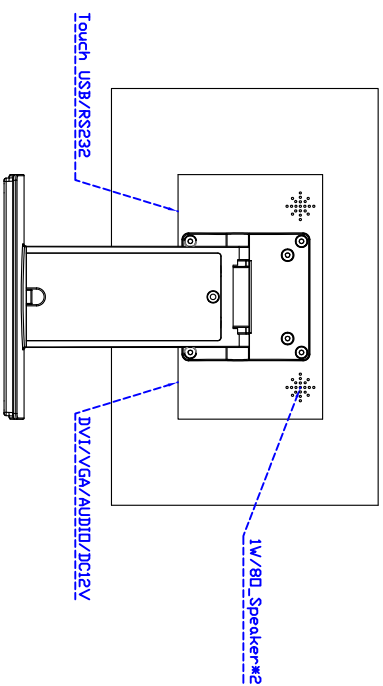

15,6" Desktop Touch Monitor

AIM-TMxxxx156-T01wV