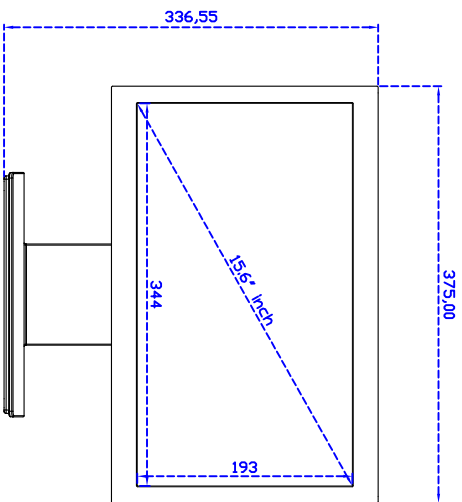

15,6" Desktop Touch Monitor

AIM-TMxxxx156-T01wV