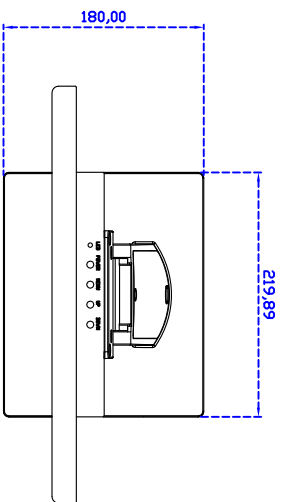

15,6" Desktop Touch Monitor

AIM-TMxxxx156-T01wV