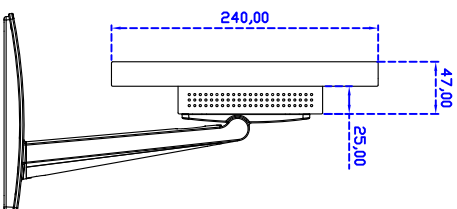

15,6" Desktop Touch Monitor

AIM-TMxxxx156-T01wV