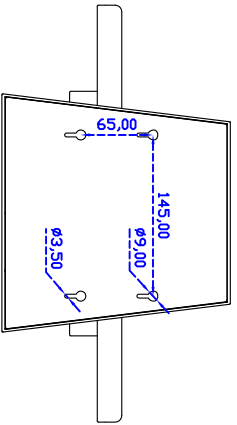

15,6" Desktop Touch Monitor

AIM-TMxxxx156-T01WA