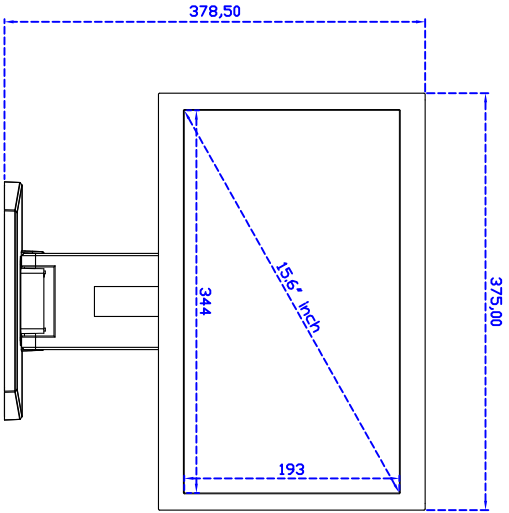

15,6" Desktop Touch Monitor

AIM-TMxxxx156-T01WA