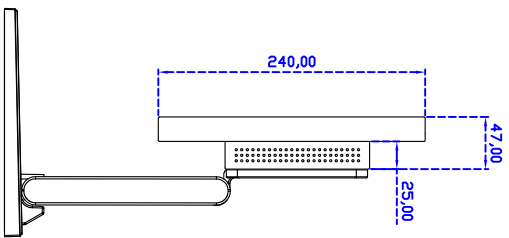

15,6" Desktop Touch Monitor

AIM-TMxxxx156-T01WA