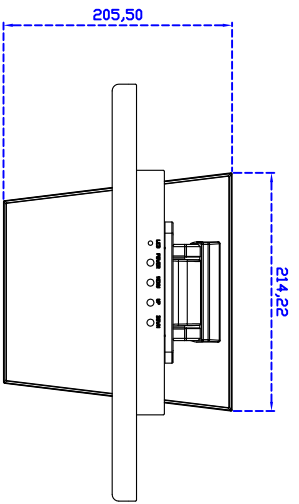

15,6" Desktop Touch Monitor

AIM-TMxxxx156-T01WA