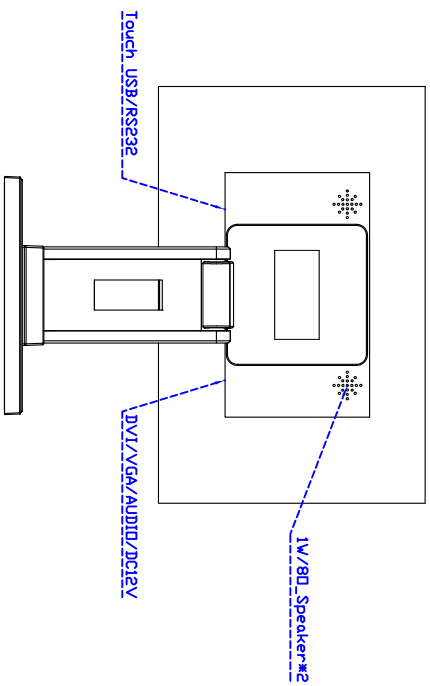

15,6" Desktop Touch Monitor

AIM-TMxxxx156-T01WA