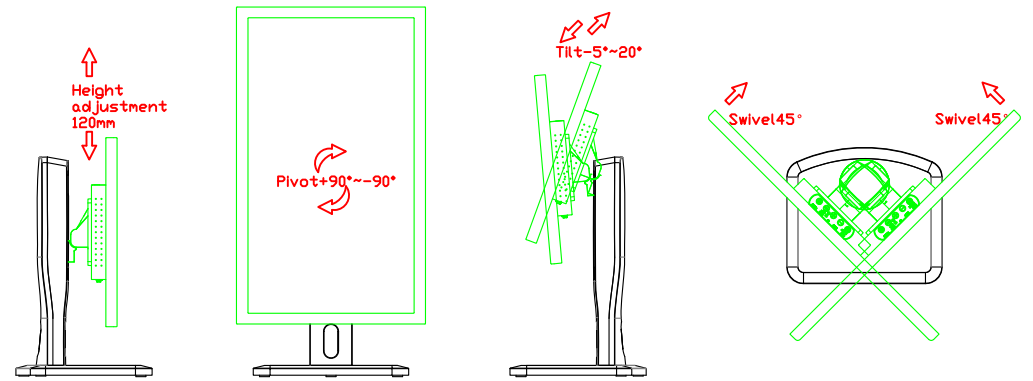

AIM-TMxxxx156-R05W A

15.6" Desktop Touch Monitor.
(Photo Stand)

AIM-TMxxxx156-R05W P

15.6" Desktop Touch Monitor.
(POS Stand)

AIM-TMxxx156-R05W V

15.6" Desktop Touch Monitor.
(Ergonomic Stand)

AIM-TMxxxx156-R05W Y