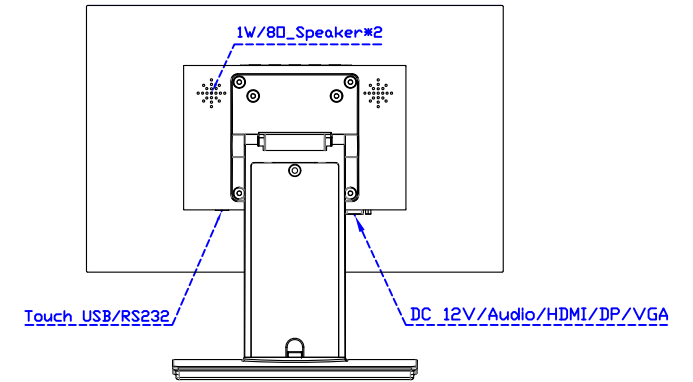

AIM-TM5R156-R05W Y

3 Year Warranty
LCD Panel 1 Year

15.6" Touch Monitor.
 (VESA Mount)

AIM-TMxxxx156-R05W

15.6" Embedded Touch Monitor.
(Open Frame)

AIM-TMOPxxxx156-R05W

15.6" Desktop Touch Monitor.
(Foldable Stand)

AIM-TMxxxx156-R05W A

15.6" Desktop Touch Monitor.
(Photo Stand)

AIM-TMxxxx156-R05W P

15.6" Desktop Touch Monitor.
(POS Stand)

AIM-TMxxx156-R05W V

15.6" Desktop Touch Monitor.
(Ergonomic Stand)

AIM-TMxxxx156-R05W Y