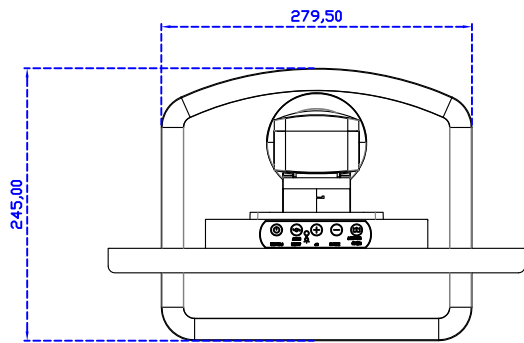

AIM-TMxxxx156-R05W A

15.6" Desktop Touch Monitor.
(Photo Stand)

AIM-TMxxxx156-R05W P

15.6" Desktop Touch Monitor.
(POS Stand)

AIM-TMxxx156-R05W V

15.6" Desktop Touch Monitor.
(Ergonomic Stand)

AIM-TMxxxx156-R05W Y