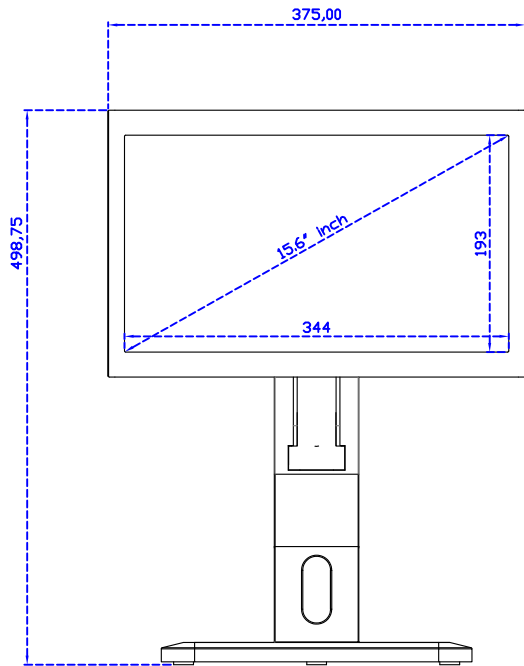

15.6" Resistive Single Touch Monitor

Display Specifications :

| | |
|-----------------------|---|
| Active Area | 344 × 193 mm |
| Pixel Pitch | 0.17925 × 0.17925 mm |
| Brightness | 300 cd/m ² |
| Contrast Ratio | 700 : 1 |
| Resolution | 1920 x 1080 (Full HD) |
| Viewing Angle | L/R178° ; U/D178° |
| Response Time | 20ms (Tr + Tf) |
| Display Colors | 262K |
| Display Modes | 800×600 ; 1024×768 ; 1280×720 ; 1280×800 ; 1280×1024 ; 1360×768 ; 1440×900 ; 1680×1050 ; 1920×1080 |
| Signal input | VGA ; Audio ; Display Port ; HDMI |
| Speaker | 1W (8Ω) × 2 |
| OSD Keyboard | ⊙Power ⊙Auto adjust ⊕ ⊖ ⊙Menu |
| Power Source | DC 12V (DC Jack Φ2.1mm) |
| Power Consumption | ≤10w |
| Storage 、 Operation | -20~60°C ; 0~50°C |
| VESA | 75×75 ; 100×100 mm |
| Casing Colors | Black (OEM other colors) |
| Casing Size 、 Weight | 375 × 240 × 48 mm ; 2.6 kg (W×H×D) (Without Stand) |
| Carton 、 gross weight | 550 × 400 × 180 mm ; 4.2 kg (W×H×D) |
| Accessory | VGA cable/HDMI cable/Audio cable/AC90~260V Adapter/Power cable/USB or RS232 cable/Touch pen/Cleaning wipes/Driver Disk ※DP cable (Optional) |

AIM-TM5R156-R05W Y

3 Year Warranty
LCD Panel 1 Year

15.6" Touch Monitor.
 (VESA Mount)

AIM-TMxxxx156-R05W

15.6" Embedded Touch Monitor.
(Open Frame)

AIM-TMOPxxxx156-R05W

15.6" Desktop Touch Monitor.
(Foldable Stand)

AIM-TMxxxx156-R05W A

15.6" Desktop Touch Monitor.
(Photo Stand)

AIM-TMxxxx156-R05W P

15.6" Desktop Touch Monitor.
(POS Stand)

AIM-TMxxx156-R05W V

15.6" Desktop Touch Monitor.
(Ergonomic Stand)

AIM-TMxxxx156-R05W Y