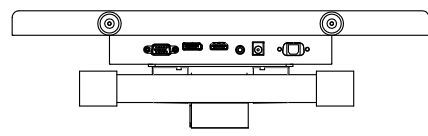

AIM-TM5R156-R05W V

Software Feature :

| | |
|------------------|---|
| Calibration | Fast full oriental 4 points position |
| Compensation | Edge compensation. Accuracy 25 points linearity compensation |
| Draw Test | Position and linearity verification |
| Controller | Support multiple controllers |
| Languages | English · Simple Chinese · Traditional Chinese · Japanese · French · German · Spanish · Korean · Arabic · Czech · Danish · Dutch · Greek · Hungarian · Italian · Norwegian · Russian · Polish · Portuguese · Slovenian · Swedish · Thai · Turkish |
| Mouse Emulator | Right / left button emulation. Auto Right / left Click (PDA function) |
| Touch Style | Drawing a Mode · button a Mode · Touch Off/ on Switch |
| Double Click | Configurable double click speed · Configurable double click area |
| Sound Modes | No sound · Touch down · Touch up |
| COM Port Support | COM1 ~ COM255 for Windows and Linux COM1 ~ COM8 for MS- DOS |
| Display Support | display rotation · Support multiple monitors |
| Support O.S | All Windows-32/64bit O.S Android ; Linux ; MAC |

AIM-TM5R156-R05W Y

3 Year Warranty
LCD Panel 1 Year

15.6" Touch Monitor.
 (VESA Mount)

AIM-TMxxxx156-R05W

15.6" Embedded Touch Monitor.
(Open Frame)

AIM-TMOPxxxx156-R05W

15.6" Desktop Touch Monitor.
(Foldable Stand)

AIM-TMxxxx156-R05W A

15.6" Desktop Touch Monitor.
(Photo Stand)

AIM-TMxxxx156-R05W P

15.6" Desktop Touch Monitor.
(POS Stand)

AIM-TMxxx156-R05W V

15.6" Desktop Touch Monitor.
(Ergonomic Stand)

AIM-TMxxxx156-R05W Y