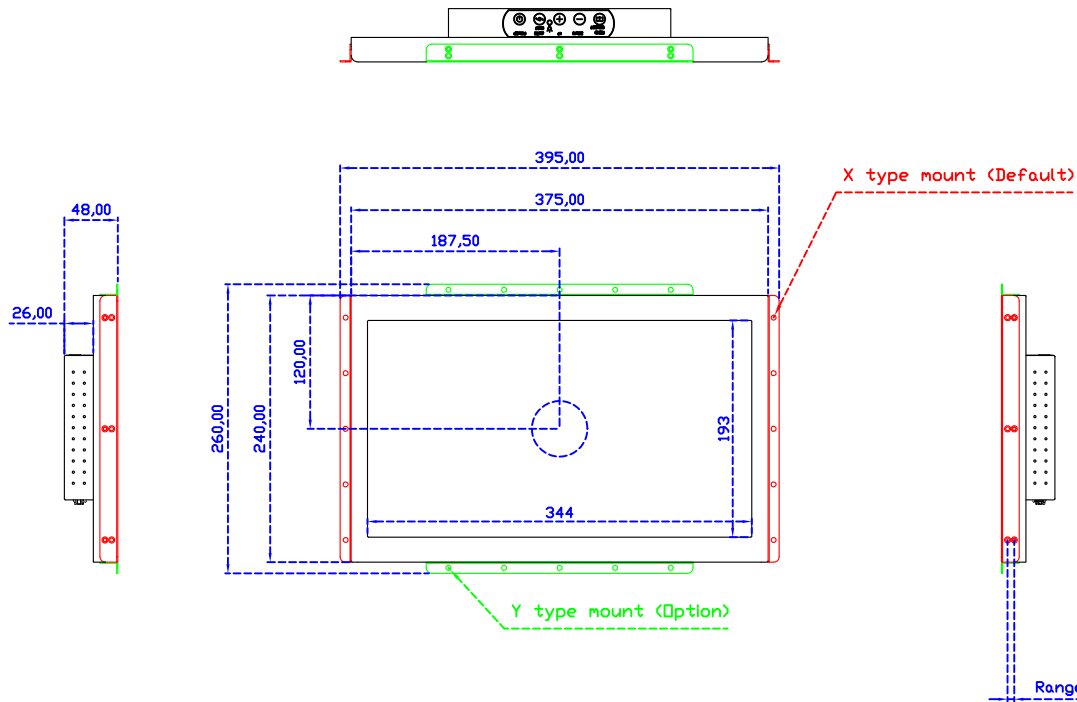

15.6" Resistive Single Touch Monitor

Display Specifications :

| | |
|-----------------------|---|
| Active Area | 344 × 193 mm |
| Pixel Pitch | 0.17925 × 0.17925 mm |
| Brightness | 300 cd/m ² |
| Contrast Ratio | 700 : 1 |
| Resolution | 1920 x 1080 (Full HD) |
| Viewing Angle | L/R178° ; U/D178° |
| Response Time | 20ms (Tr + Tf) |
| Display Colors | 262K |
| Display Modes | 800×600 ; 1024×768 ; 1280×720 ; 1280×800 ; 1280×1024 ; 1360×768 ; 1440×900 ; 1680×1050 ; 1920×1080 |
| Signal input | VGA ; Audio ; Display Port ; HDMI |
| Speaker | 1W (8Ω) × 2 |
| OSD Keyboard | ⊙Power ⊙Auto adjust ⊕ ⊖ ⊙Menu |
| Power Source | DC 12V (DC Jack Φ2.1mm) |
| Power Consumption | ≤10w |
| Storage 、 Operation | -20~60°C ; 0~50°C |
| VESA | 75×75 ; 100×100 mm |
| Casing Colors | Black (OEM other colors) |
| Casing Size 、 Weight | 375 × 240 × 48 mm ; 2.6 kg (W×H×D) (Without Stand) |
| Carton 、 gross weight | 550 × 400 × 180 mm ; 4.2 kg (W×H×D) |
| Accessory | VGA cable/HDMI cable/Audio cable/AC90~260V Adapter/Power cable/USB or RS232 cable/Touch pen/Cleaning wipes/Driver Disk ※DP cable (Optional) |

AIM-TM5R156-R05W Y

3 Year Warranty
LCD Panel 1 Year

15.6" Touch Monitor.
 (VESA Mount)

AIM-TMxxxx156-R05W

15.6" Embedded Touch Monitor.
(Open Frame)

AIM-TMOPxxxx156-R05W

15.6" Desktop Touch Monitor.
(Foldable Stand)

AIM-TMxxxx156-R05W A

15.6" Desktop Touch Monitor.
(Photo Stand)

AIM-TMxxxx156-R05W P

15.6" Desktop Touch Monitor.
(POS Stand)

AIM-TMxxx156-R05W V

15.6" Desktop Touch Monitor.
(Ergonomic Stand)

AIM-TMxxxx156-R05W Y