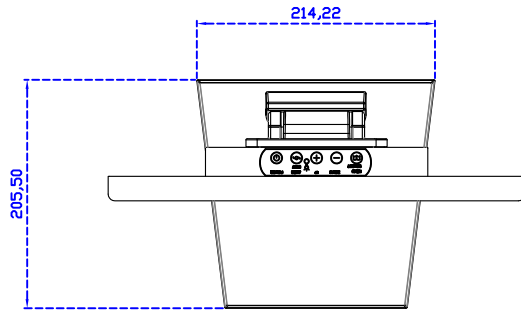

AIM-TM5R156-R05W Y

3 Year Warranty
LCD Panel 1 Year

15.6" Touch Monitor.
 (VESA Mount)

AIM-TMxxxx156-R05W

15.6" Embedded Touch Monitor.
(Open Frame)

AIM-TMOPxxxx156-R05W

15.6" Desktop Touch Monitor.
(Foldable Stand)

AIM-TMxxxx156-R05W A

15.6" Desktop Touch Monitor.
(Photo Stand)

AIM-TMxxxx156-R05W P

15.6" Desktop Touch Monitor.
(POS Stand)

AIM-TMxxx156-R05W V

15.6" Desktop Touch Monitor.
(Ergonomic Stand)

AIM-TMxxxx156-R05W Y