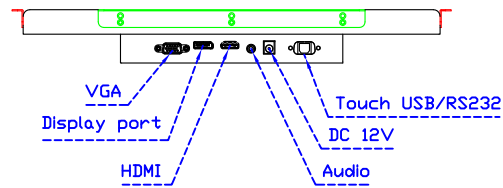

AIM-TM5R156-R05W V

Software Feature :

| | |
|------------------|---|
| Calibration | Fast full oriental 4 points position |
| Compensation | Edge compensation. Accuracy 25 points linearity compensation |
| Draw Test | Position and linearity verification |
| Controller | Support multiple controllers |
| Languages | English · Simple Chinese · Traditional Chinese · Japanese · French · German · Spanish · Korean · Arabic · Czech · Danish · Dutch · Greek · Hungarian · Italian · Norwegian · Russian · Polish · Portuguese · Slovenian · Swedish · Thai · Turkish |
| Mouse Emulator | Right / left button emulation. Auto Right / left Click (PDA function) |
| Touch Style | Drawing a Mode · button a Mode · Touch Off/ on Switch |
| Double Click | Configurable double click speed · Configurable double click area |
| Sound Modes | No sound · Touch down · Touch up |
| COM Port Support | COM1 ~ COM255 for Windows and Linux COM1 ~ COM8 for MS- DOS |
| Display Support | display rotation · Support multiple monitors |
| Support O.S | All Windows-32/64bit O.S Android ; Linux ; MAC |

AIM-TM5R156-R05W Y

3 Year Warranty
LCD Panel 1 Year

15.6" Touch Monitor.
 (VESA Mount)

AIM-TMxxxx156-R05W

15.6" Embedded Touch Monitor.
(Open Frame)

AIM-TMOPxxxx156-R05W

15.6" Desktop Touch Monitor.
(Foldable Stand)

AIM-TMxxxx156-R05W A

15.6" Desktop Touch Monitor.
(Photo Stand)

AIM-TMxxxx156-R05W P

15.6" Desktop Touch Monitor.
(POS Stand)

AIM-TMxxx156-R05W V

15.6" Desktop Touch Monitor.
(Ergonomic Stand)

AIM-TMxxxx156-R05W Y