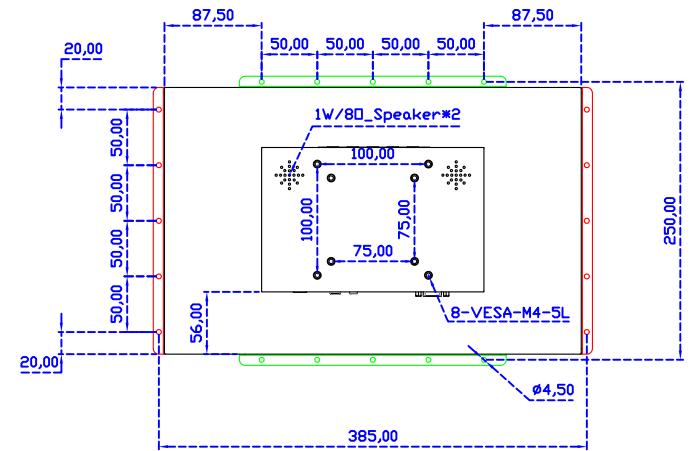

15.6" Resistive Single Touch Monitor

Display Specifications :

| | |
|-----------------------|---|
| Active Area | 344 × 193 mm |
| Pixel Pitch | 0.17925 × 0.17925 mm |
| Brightness | 300 cd/m ² |
| Contrast Ratio | 700 : 1 |
| Resolution | 1920 x 1080 (Full HD) |
| Viewing Angle | L/R178° ; U/D178° |
| Response Time | 20ms (Tr + Tf) |
| Display Colors | 262K |
| Display Modes | 800×600 ; 1024×768 ; 1280×720 ; 1280×800 ; 1280×1024 ; 1360×768 ; 1440×900 ; 1680×1050 ; 1920×1080 |
| Signal input | VGA ; Audio ; Display Port ; HDMI |
| Speaker | 1W (8Ω) × 2 |
| OSD Keyboard | ⊙Power ⊙Auto adjust ⊕ ⊖ ⊙Menu |
| Power Source | DC 12V (DC Jack Φ2.1mm) |
| Power Consumption | ≤10w |
| Storage 、 Operation | -20~60°C ; 0~50°C |
| VESA | 75×75 ; 100×100 mm |
| Casing Colors | Black (OEM other colors) |
| Casing Size 、 Weight | 375 × 240 × 48 mm ; 2.6 kg (W×H×D) (Without Stand) |
| Carton 、 gross weight | 550 × 400 × 180 mm ; 4.2 kg (W×H×D) |
| Accessory | VGA cable/HDMI cable/Audio cable/AC90~260V Adapter/Power cable/USB or RS232 cable/Touch pen/Cleaning wipes/Driver Disk ※DP cable (Optional) |

AIM-TM5R156-R05W Y

3 Year Warranty
LCD Panel 1 Year

15.6" Touch Monitor.
 (VESA Mount)

AIM-TMxxxx156-R05W

15.6" Embedded Touch Monitor.
(Open Frame)

AIM-TMOPxxxx156-R05W

15.6" Desktop Touch Monitor.
(Foldable Stand)

AIM-TMxxxx156-R05W A

15.6" Desktop Touch Monitor.
(Photo Stand)

AIM-TMxxxx156-R05W P

15.6" Desktop Touch Monitor.
(POS Stand)

AIM-TMxxx156-R05W V

15.6" Desktop Touch Monitor.
(Ergonomic Stand)

AIM-TMxxxx156-R05W Y