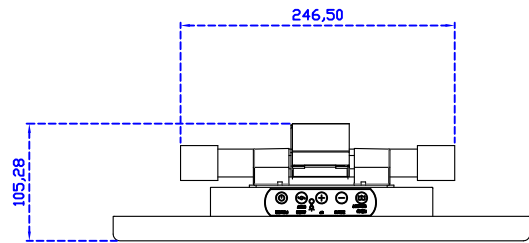

AIM-TM5R156-R05W Y

3 Year Warranty
LCD Panel 1 Year

15.6" Touch Monitor.
 (VESA Mount)

AIM-TMxxxx156-R05W

15.6" Embedded Touch Monitor.
(Open Frame)

AIM-TMOPxxxx156-R05W

15.6" Desktop Touch Monitor.
(Foldable Stand)

AIM-TMxxxx156-R05W A

15.6" Desktop Touch Monitor.
(Photo Stand)

AIM-TMxxxx156-R05W P

15.6" Desktop Touch Monitor.
(POS Stand)

AIM-TMxxx156-R05W V

15.6" Desktop Touch Monitor.
(Ergonomic Stand)

AIM-TMxxxx156-R05W Y