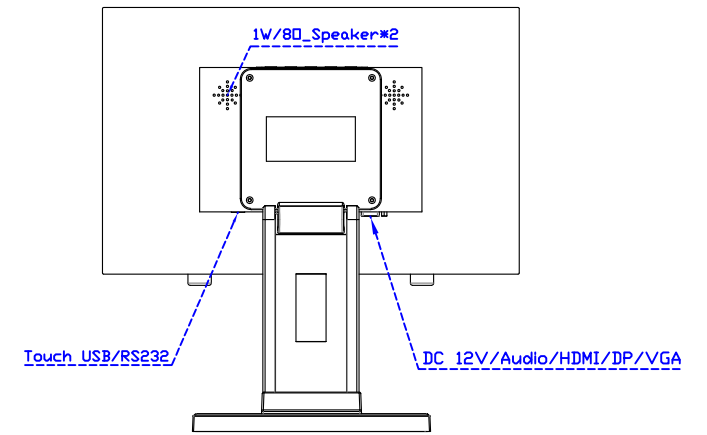

AIM-TM5R156-R05W Y

3 Year Warranty
LCD Panel 1 Year

15.6" Touch Monitor.
 (VESA Mount)

AIM-TMxxxx156-R05W

15.6" Embedded Touch Monitor.
(Open Frame)

AIM-TMOPxxxx156-R05W

15.6" Desktop Touch Monitor.
(Foldable Stand)

AIM-TMxxxx156-R05W A

15.6" Desktop Touch Monitor.
(Photo Stand)

AIM-TMxxxx156-R05W P

15.6" Desktop Touch Monitor.
(POS Stand)

AIM-TMxxx156-R05W V

15.6" Desktop Touch Monitor.
(Ergonomic Stand)

AIM-TMxxxx156-R05W Y