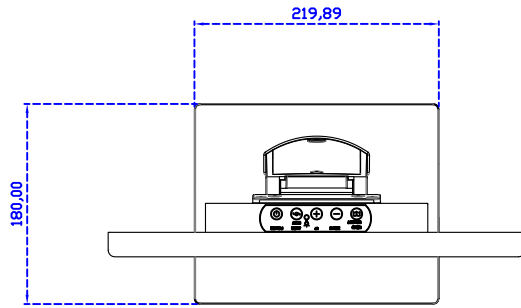

AIM-TM5R156-R05W Y

3 Year Warranty
LCD Panel 1 Year

15.6" Touch Monitor.
 (VESA Mount)

AIM-TMxxxx156-R05W

15.6" Embedded Touch Monitor.
(Open Frame)

AIM-TMOPxxxx156-R05W

15.6" Desktop Touch Monitor.
(Foldable Stand)

AIM-TMxxxx156-R05W A

15.6" Desktop Touch Monitor.
(Photo Stand)

AIM-TMxxxx156-R05W P

15.6" Desktop Touch Monitor.
(POS Stand)

AIM-TMxxx156-R05W V

15.6" Desktop Touch Monitor.
(Ergonomic Stand)

AIM-TMxxxx156-R05W Y