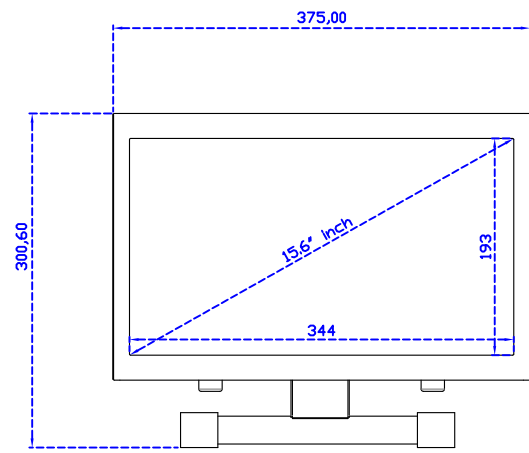

15.6" Resistive Single Touch Monitor

Display Specifications :

| | |
|-----------------------|---|
| Active Area | 344 × 193 mm |
| Pixel Pitch | 0.17925 × 0.17925 mm |
| Brightness | 300 cd/m ² |
| Contrast Ratio | 700 : 1 |
| Resolution | 1920 x 1080 (Full HD) |
| Viewing Angle | L/R178° ; U/D178° |
| Response Time | 20ms (Tr + Tf) |
| Display Colors | 262K |
| Display Modes | 800×600 ; 1024×768 ; 1280×720 ; 1280×800 ; 1280×1024 ; 1360×768 ; 1440×900 ; 1680×1050 ; 1920×1080 |
| Signal input | VGA ; Audio ; Display Port ; HDMI |
| Speaker | 1W (8Ω) × 2 |
| OSD Keyboard | ⊙Power ⊙Auto adjust ⊕ ⊖ ⊙Menu |
| Power Source | DC 12V (DC Jack Φ2.1mm) |
| Power Consumption | ≤10w |
| Storage 、 Operation | -20~60°C ; 0~50°C |
| VESA | 75×75 ; 100×100 mm |
| Casing Colors | Black (OEM other colors) |
| Casing Size 、 Weight | 375 × 240 × 48 mm ; 2.6 kg (W×H×D) (Without Stand) |
| Carton 、 gross weight | 550 × 400 × 180 mm ; 4.2 kg (W×H×D) |
| Accessory | VGA cable/HDMI cable/Audio cable/AC90~260V Adapter/Power cable/USB or RS232 cable/Touch pen/Cleaning wipes/Driver Disk ※DP cable (Optional) |

AIM-TM5R156-R05W Y

3 Year Warranty
LCD Panel 1 Year

15.6" Touch Monitor.
 (VESA Mount)

AIM-TMxxxx156-R05W

15.6" Embedded Touch Monitor.
(Open Frame)

AIM-TMOPxxxx156-R05W

15.6" Desktop Touch Monitor.
(Foldable Stand)

AIM-TMxxxx156-R05W A

15.6" Desktop Touch Monitor.
(Photo Stand)

AIM-TMxxxx156-R05W P

15.6" Desktop Touch Monitor.
(POS Stand)

AIM-TMxxx156-R05W V

15.6" Desktop Touch Monitor.
(Ergonomic Stand)

AIM-TMxxxx156-R05W Y