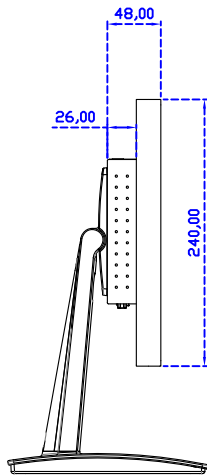

15.6" Resistive Single Touch Monitor

Display Specifications :

| | |
|-----------------------|---|
| Active Area | 344 × 193 mm |
| Pixel Pitch | 0.17925 × 0.17925 mm |
| Brightness | 300 cd/m ² |
| Contrast Ratio | 700 : 1 |
| Resolution | 1920 x 1080 (Full HD) |
| Viewing Angle | L/R178° ; U/D178° |
| Response Time | 20ms (Tr + Tf) |
| Display Colors | 262K |
| Display Modes | 800×600 ; 1024×768 ; 1280×720 ; 1280×800 ; 1280×1024 ; 1360×768 ; 1440×900 ; 1680×1050 ; 1920×1080 |
| Signal input | VGA ; Audio ; Display Port ; HDMI |
| Speaker | 1W (8Ω) × 2 |
| OSD Keyboard | ⊙Power ⊙Auto adjust ⊕ ⊖ ⊙Menu |
| Power Source | DC 12V (DC Jack Φ2.1mm) |
| Power Consumption | ≤10w |
| Storage 、 Operation | -20~60°C ; 0~50°C |
| VESA | 75×75 ; 100×100 mm |
| Casing Colors | Black (OEM other colors) |
| Casing Size 、 Weight | 375 × 240 × 48 mm ; 2.6 kg (W×H×D) (Without Stand) |
| Carton 、 gross weight | 550 × 400 × 180 mm ; 4.2 kg (W×H×D) |
| Accessory | VGA cable/HDMI cable/Audio cable/AC90~260V Adapter/Power cable/USB or RS232 cable/Touch pen/Cleaning wipes/Driver Disk ※DP cable (Optional) |

AIM-TM5R156-R05W Y

3 Year Warranty
LCD Panel 1 Year

15.6" Touch Monitor.
 (VESA Mount)

AIM-TMxxxx156-R05W

15.6" Embedded Touch Monitor.
(Open Frame)

AIM-TMOPxxxx156-R05W

15.6" Desktop Touch Monitor.
(Foldable Stand)

AIM-TMxxxx156-R05W A

15.6" Desktop Touch Monitor.
(Photo Stand)

AIM-TMxxxx156-R05W P

15.6" Desktop Touch Monitor.
(POS Stand)

AIM-TMxxx156-R05W V

15.6" Desktop Touch Monitor.
(Ergonomic Stand)

AIM-TMxxxx156-R05W Y