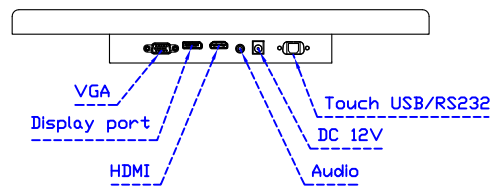

※AiM Touch has the right to update specs without further notice

AIM-TM5R156-R05W A

AIM-TM5R156-R05W P

15.6" Resistive Single Touch Monitor

Touch Feature :

| | |
|------------------|---|
| Input Method | Finger, gloved hand, or stylus activation |
| Activation Force | ≤50g |
| Linearity | ≤1.5% |
| Surface | ≥3H |
| Life Time | ≥35,000,000 |
| Application | Writing and Signature Capture Capability |

AIM-TM5R156-R05W V

Software Feature :

| | |
|------------------|---|
| Calibration | Fast full oriental 4 points position |
| Compensation | Edge compensation. Accuracy 25 points linearity compensation |
| Draw Test | Position and linearity verification |
| Controller | Support multiple controllers |
| Languages | English · Simple Chinese · Traditional Chinese · Japanese · French · German · Spanish · Korean · Arabic · Czech · Danish · Dutch · Greek · Hungarian · Italian · Norwegian · Russian · Polish · Portuguese · Slovenian · Swedish · Thai · Turkish |
| Mouse Emulator | Right / left button emulation. Auto Right / left Click (PDA function) |
| Touch Style | Drawing a Mode · button a Mode · Touch Off/ on Switch |
| Double Click | Configurable double click speed · Configurable double click area |
| Sound Modes | No sound · Touch down · Touch up |
| COM Port Support | COM1 ~ COM255 for Windows and Linux COM1 ~ COM8 for MS- DOS |
| Display Support | display rotation · Support multiple monitors |
| Support O.S | All Windows-32/64bit O.S Android ; Linux ; MAC |

AIM-TM5R156-R05W Y

3 Year Warranty
LCD Panel 1 Year

15.6" Touch Monitor.
 (VESA Mount)

AIM-TMxxxx156-R05W

15.6" Embedded Touch Monitor.
(Open Frame)

AIM-TMOPxxxx156-R05W

15.6" Desktop Touch Monitor.
(Foldable Stand)