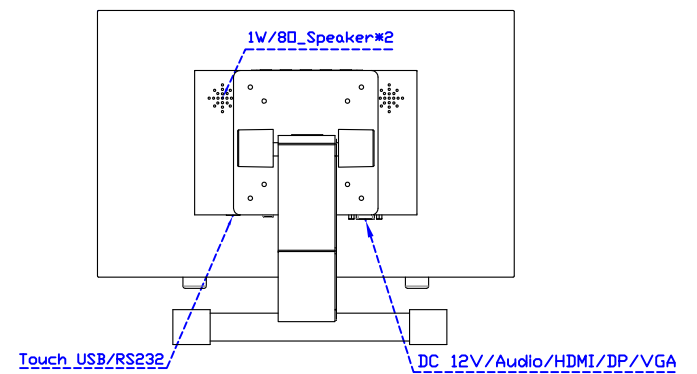

AIM-TM5R156-R05W Y

3 Year Warranty
LCD Panel 1 Year

15.6" Touch Monitor.
 (VESA Mount)

AIM-TMxxxx156-R05W

15.6" Embedded Touch Monitor.
(Open Frame)

AIM-TMOPxxxx156-R05W

15.6" Desktop Touch Monitor.
(Foldable Stand)

AIM-TMxxxx156-R05W A

15.6" Desktop Touch Monitor.
(Photo Stand)

AIM-TMxxxx156-R05W P

15.6" Desktop Touch Monitor.
(POS Stand)

AIM-TMxxx156-R05W V

15.6" Desktop Touch Monitor.
(Ergonomic Stand)

AIM-TMxxxx156-R05W Y