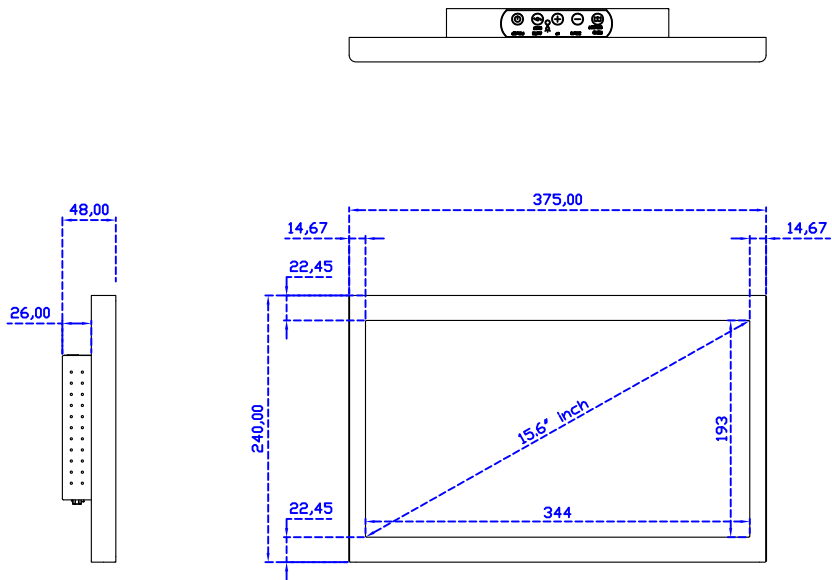

15.6" Touch Monitor.
(VESA Mount)

AIM-TMxxxx156-R05W