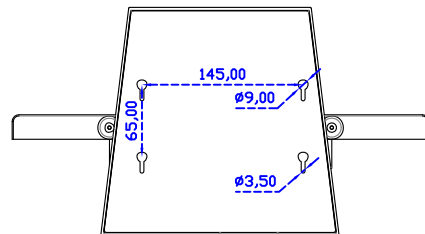

AIM-TM5R156-R05W Y

3 Year Warranty
LCD Panel 1 Year

15.6" Touch Monitor.
 (VESA Mount)

AIM-TMxxxx156-R05W

15.6" Embedded Touch Monitor.
(Open Frame)

AIM-TMOPxxxx156-R05W

15.6" Desktop Touch Monitor.
(Foldable Stand)

AIM-TMxxxx156-R05W A

15.6" Desktop Touch Monitor.
(Photo Stand)

AIM-TMxxxx156-R05W P

15.6" Desktop Touch Monitor.
(POS Stand)

AIM-TMxxx156-R05W V

15.6" Desktop Touch Monitor.
(Ergonomic Stand)

AIM-TMxxxx156-R05W Y