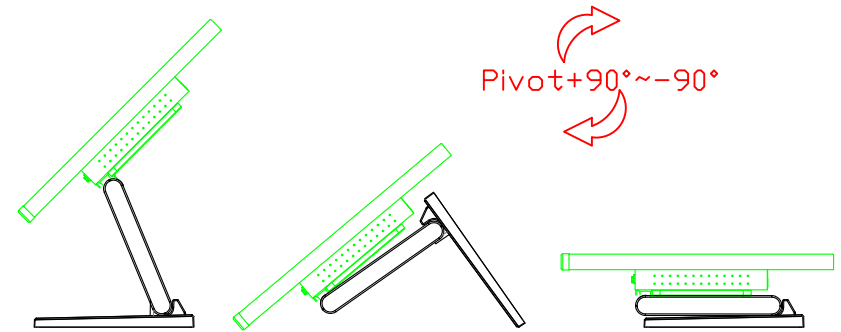

AIM-TM5R156-R05W Y

3 Year Warranty
LCD Panel 1 Year

15.6" Touch Monitor.
 (VESA Mount)

AIM-TMxxxx156-R05W

15.6" Embedded Touch Monitor.
(Open Frame)

AIM-TMOPxxxx156-R05W

15.6" Desktop Touch Monitor.
(Foldable Stand)

AIM-TMxxxx156-R05W A

15.6" Desktop Touch Monitor.
(Photo Stand)

AIM-TMxxxx156-R05W P

15.6" Desktop Touch Monitor.
(POS Stand)

AIM-TMxxx156-R05W V

15.6" Desktop Touch Monitor.
(Ergonomic Stand)

AIM-TMxxxx156-R05W Y