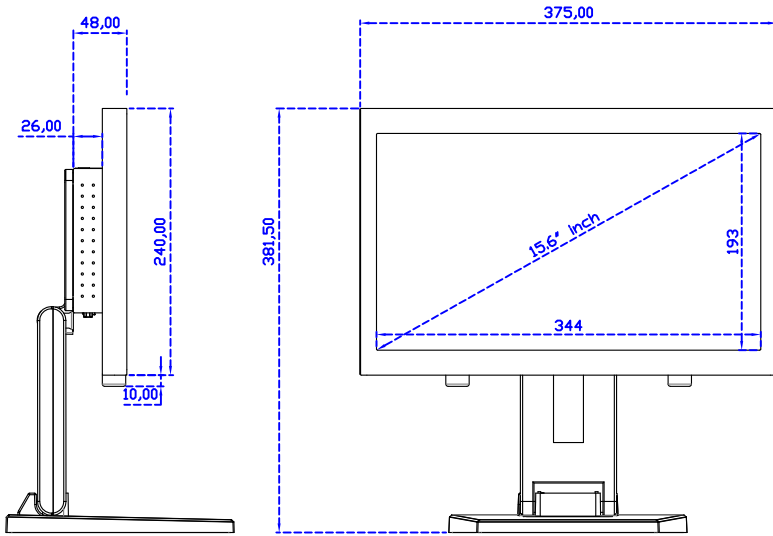

15.6" Resistive Single Touch Monitor

Display Specifications :

| | |
|-----------------------|---|
| Active Area | 344 × 193 mm |
| Pixel Pitch | 0.17925 × 0.17925 mm |
| Brightness | 300 cd/m ² |
| Contrast Ratio | 700 : 1 |
| Resolution | 1920 x 1080 (Full HD) |
| Viewing Angle | L/R178° ; U/D178° |
| Response Time | 20ms (Tr + Tf) |
| Display Colors | 262K |
| Display Modes | 800×600 ; 1024×768 ; 1280×720 ; 1280×800 ; 1280×1024 ; 1360×768 ; 1440×900 ; 1680×1050 ; 1920×1080 |
| Signal input | VGA ; Audio ; Display Port ; HDMI |
| Speaker | 1W (8Ω) × 2 |
| OSD Keyboard | ⊙Power ⊙Auto adjust ⊕ ⊖ ⊙Menu |
| Power Source | DC 12V (DC Jack Φ2.1mm) |
| Power Consumption | ≤10w |
| Storage 、 Operation | -20~60°C ; 0~50°C |
| VESA | 75×75 ; 100×100 mm |
| Casing Colors | Black (OEM other colors) |
| Casing Size 、 Weight | 375 × 240 × 48 mm ; 2.6 kg (W×H×D) (Without Stand) |
| Carton 、 gross weight | 550 × 400 × 180 mm ; 4.2 kg (W×H×D) |
| Accessory | VGA cable/HDMI cable/Audio cable/AC90~260V Adapter/Power cable/USB or RS232 cable/Touch pen/Cleaning wipes/Driver Disk ※DP cable (Optional) |

AIM-TM5R156-R05W Y

3 Year Warranty
LCD Panel 1 Year

15.6" Touch Monitor.
 (VESA Mount)

AIM-TMxxxx156-R05W

15.6" Embedded Touch Monitor.
(Open Frame)

AIM-TMOPxxxx156-R05W

15.6" Desktop Touch Monitor.
(Foldable Stand)

AIM-TMxxxx156-R05W A

15.6" Desktop Touch Monitor.
(Photo Stand)

AIM-TMxxxx156-R05W P

15.6" Desktop Touch Monitor.
(POS Stand)

AIM-TMxxx156-R05W V

15.6" Desktop Touch Monitor.
(Ergonomic Stand)

AIM-TMxxxx156-R05W Y