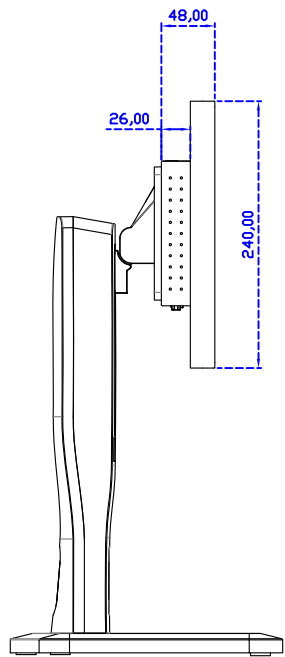

15.6" Resistive Single Touch Monitor

Display Specifications :

| | |
|-----------------------|---|
| Active Area | 344 × 193 mm |
| Pixel Pitch | 0.17925 × 0.17925 mm |
| Brightness | 300 cd/m ² |
| Contrast Ratio | 700 : 1 |
| Resolution | 1920 x 1080 (Full HD) |
| Viewing Angle | L/R178° ; U/D178° |
| Response Time | 20ms (Tr + Tf) |
| Display Colors | 262K |
| Display Modes | 800×600 ; 1024×768 ; 1280×720 ; 1280×800 ; 1280×1024 ; 1360×768 ; 1440×900 ; 1680×1050 ; 1920×1080 |
| Signal input | VGA ; Audio ; Display Port ; HDMI |
| Speaker | 1W (8Ω) × 2 |
| OSD Keyboard | ⊙Power ⊙Auto adjust ⊕ ⊖ ⊙Menu |
| Power Source | DC 12V (DC Jack Φ2.1mm) |
| Power Consumption | ≤10w |
| Storage 、 Operation | -20~60°C ; 0~50°C |
| VESA | 75×75 ; 100×100 mm |
| Casing Colors | Black (OEM other colors) |
| Casing Size 、 Weight | 375 × 240 × 48 mm ; 2.6 kg (W×H×D) (Without Stand) |
| Carton 、 gross weight | 550 × 400 × 180 mm ; 4.2 kg (W×H×D) |
| Accessory | VGA cable/HDMI cable/Audio cable/AC90~260V Adapter/Power cable/USB or RS232 cable/Touch pen/Cleaning wipes/Driver Disk ※DP cable (Optional) |

AIM-TM5R156-R05W Y

3 Year Warranty
LCD Panel 1 Year

15.6" Touch Monitor.
 (VESA Mount)

AIM-TMxxxx156-R05W

15.6" Embedded Touch Monitor.
(Open Frame)

AIM-TMOPxxxx156-R05W

15.6" Desktop Touch Monitor.
(Foldable Stand)

AIM-TMxxxx156-R05W A

15.6" Desktop Touch Monitor.
(Photo Stand)

AIM-TMxxxx156-R05W P

15.6" Desktop Touch Monitor.
(POS Stand)

AIM-TMxxx156-R05W V

15.6" Desktop Touch Monitor.
(Ergonomic Stand)

AIM-TMxxxx156-R05W Y