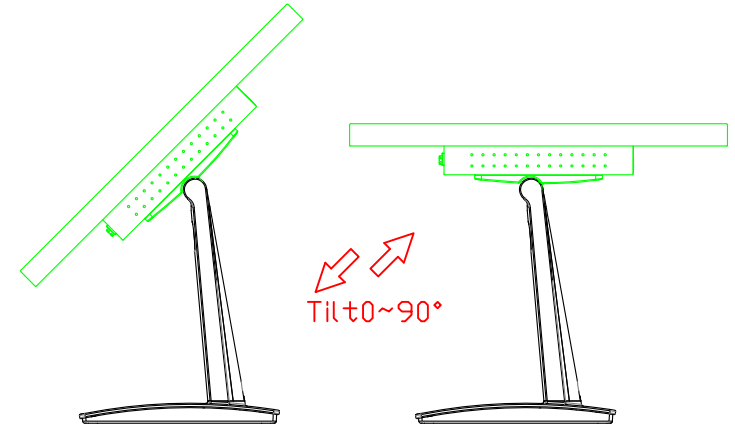

AIM-TM5R156-R05W Y

3 Year Warranty
LCD Panel 1 Year

15.6" Touch Monitor.
 (VESA Mount)

AIM-TMxxxx156-R05W

15.6" Embedded Touch Monitor.
(Open Frame)

AIM-TMOPxxxx156-R05W

15.6" Desktop Touch Monitor.
(Foldable Stand)

AIM-TMxxxx156-R05W A

15.6" Desktop Touch Monitor.
(Photo Stand)

AIM-TMxxxx156-R05W P

15.6" Desktop Touch Monitor.
(POS Stand)

AIM-TMxxx156-R05W V

15.6" Desktop Touch Monitor.
(Ergonomic Stand)

AIM-TMxxxx156-R05W Y