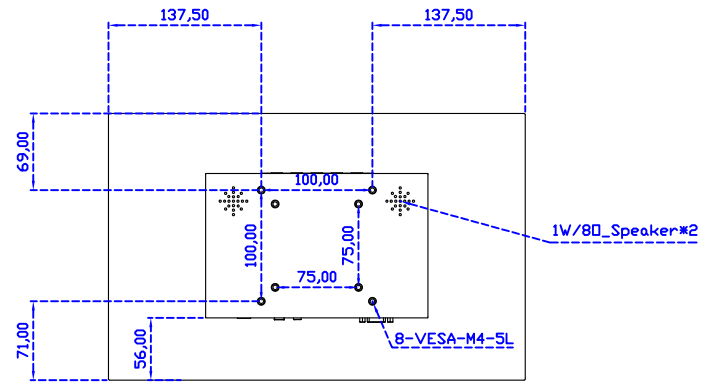

15.6" Touch Monitor.
(VESA Mount)

AIM-TMxxxx156-R05W