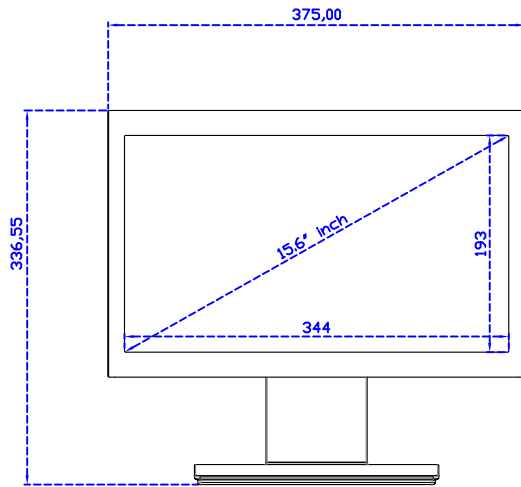

15.6" Resistive Single Touch Monitor

Display Specifications :

| | |
|-----------------------|---|
| Active Area | 344 × 193 mm |
| Pixel Pitch | 0.17925 × 0.17925 mm |
| Brightness | 300 cd/m ² |
| Contrast Ratio | 700 : 1 |
| Resolution | 1920 x 1080 (Full HD) |
| Viewing Angle | L/R178° ; U/D178° |
| Response Time | 20ms (Tr + Tf) |
| Display Colors | 262K |
| Display Modes | 800×600 ; 1024×768 ; 1280×720 ; 1280×800 ; 1280×1024 ; 1360×768 ; 1440×900 ; 1680×1050 ; 1920×1080 |
| Signal input | VGA ; Audio ; Display Port ; HDMI |
| Speaker | 1W (8Ω) × 2 |
| OSD Keyboard | ⊙Power ⊙Auto adjust ⊕ ⊖ ⊙Menu |
| Power Source | DC 12V (DC Jack Φ2.1mm) |
| Power Consumption | ≤10w |
| Storage 、 Operation | -20~60°C ; 0~50°C |
| VESA | 75×75 ; 100×100 mm |
| Casing Colors | Black (OEM other colors) |
| Casing Size 、 Weight | 375 × 240 × 48 mm ; 2.6 kg (W×H×D) (Without Stand) |
| Carton 、 gross weight | 550 × 400 × 180 mm ; 4.2 kg (W×H×D) |
| Accessory | VGA cable/HDMI cable/Audio cable/AC90~260V Adapter/Power cable/USB or RS232 cable/Touch pen/Cleaning wipes/Driver Disk ※DP cable (Optional) |

AIM-TM5R156-R05W Y

3 Year Warranty
LCD Panel 1 Year

15.6" Touch Monitor.
 (VESA Mount)

AIM-TMxxxx156-R05W

15.6" Embedded Touch Monitor.
(Open Frame)

AIM-TMOPxxxx156-R05W

15.6" Desktop Touch Monitor.
(Foldable Stand)

AIM-TMxxxx156-R05W A

15.6" Desktop Touch Monitor.
(Photo Stand)

AIM-TMxxxx156-R05W P

15.6" Desktop Touch Monitor.
(POS Stand)

AIM-TMxxx156-R05W V

15.6" Desktop Touch Monitor.
(Ergonomic Stand)

AIM-TMxxxx156-R05W Y