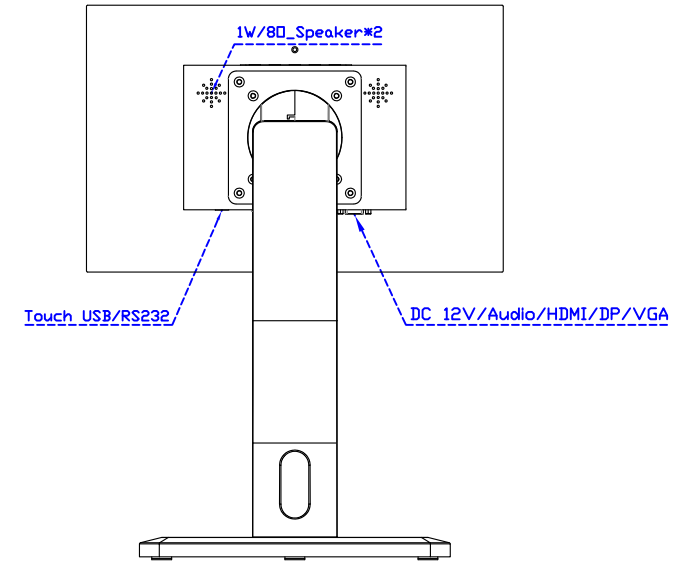

AIM-TM5R156-R05W Y

3 Year Warranty
LCD Panel 1 Year

15.6" Touch Monitor.
 (VESA Mount)

AIM-TMxxxx156-R05W

15.6" Embedded Touch Monitor.
(Open Frame)

AIM-TMOPxxxx156-R05W

15.6" Desktop Touch Monitor.
(Foldable Stand)

AIM-TMxxxx156-R05W A

15.6" Desktop Touch Monitor.
(Photo Stand)

AIM-TMxxxx156-R05W P

15.6" Desktop Touch Monitor.
(POS Stand)

AIM-TMxxx156-R05W V

15.6" Desktop Touch Monitor.
(Ergonomic Stand)

AIM-TMxxxx156-R05W Y