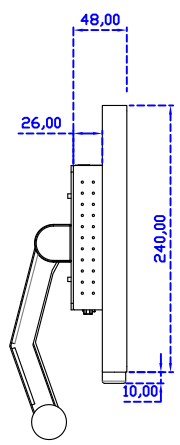

15.6" Resistive Single Touch Monitor

Display Specifications :

| | |
|-----------------------|---|
| Active Area | 344 × 193 mm |
| Pixel Pitch | 0.17925 × 0.17925 mm |
| Brightness | 300 cd/m ² |
| Contrast Ratio | 700 : 1 |
| Resolution | 1920 x 1080 (Full HD) |
| Viewing Angle | L/R178° ; U/D178° |
| Response Time | 20ms (Tr + Tf) |
| Display Colors | 262K |
| Display Modes | 800×600 ; 1024×768 ; 1280×720 ; 1280×800 ; 1280×1024 ; 1360×768 ; 1440×900 ; 1680×1050 ; 1920×1080 |
| Signal input | VGA ; Audio ; Display Port ; HDMI |
| Speaker | 1W (8Ω) × 2 |
| OSD Keyboard | ⊙Power ⊙Auto adjust ⊕ ⊖ ⊙Menu |
| Power Source | DC 12V (DC Jack Φ2.1mm) |
| Power Consumption | ≤10w |
| Storage 、 Operation | -20~60°C ; 0~50°C |
| VESA | 75×75 ; 100×100 mm |
| Casing Colors | Black (OEM other colors) |
| Casing Size 、 Weight | 375 × 240 × 48 mm ; 2.6 kg (W×H×D) (Without Stand) |
| Carton 、 gross weight | 550 × 400 × 180 mm ; 4.2 kg (W×H×D) |
| Accessory | VGA cable/HDMI cable/Audio cable/AC90~260V Adapter/Power cable/USB or RS232 cable/Touch pen/Cleaning wipes/Driver Disk ※DP cable (Optional) |

AIM-TM5R156-R05W Y

3 Year Warranty
LCD Panel 1 Year

15.6" Touch Monitor.
 (VESA Mount)

AIM-TMxxxx156-R05W

15.6" Embedded Touch Monitor.
(Open Frame)

AIM-TMOPxxxx156-R05W

15.6" Desktop Touch Monitor.
(Foldable Stand)

AIM-TMxxxx156-R05W A

15.6" Desktop Touch Monitor.
(Photo Stand)

AIM-TMxxxx156-R05W P

15.6" Desktop Touch Monitor.
(POS Stand)

AIM-TMxxx156-R05W V

15.6" Desktop Touch Monitor.
(Ergonomic Stand)

AIM-TMxxxx156-R05W Y