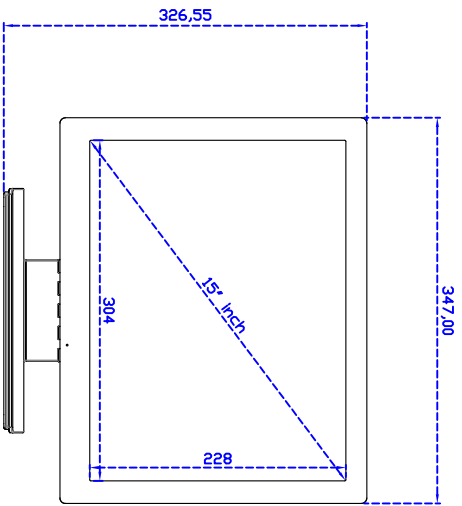

15" Desktop Touch Monitor.

AIM-TMxxxx150-V01