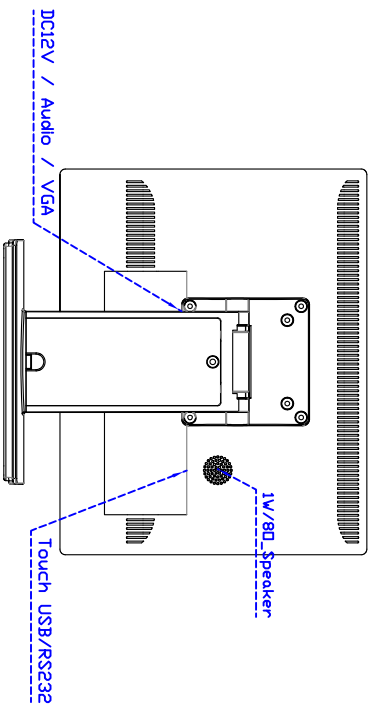

15" Desktop Touch Monitor.

AIM-TMxxxx150-V01