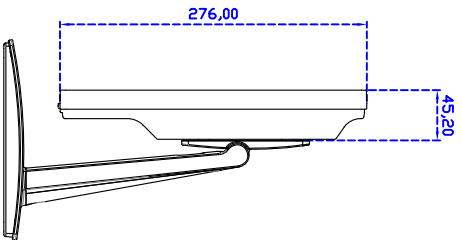

15" Desktop Touch Monitor.

AIM-TMxxxx150-V01