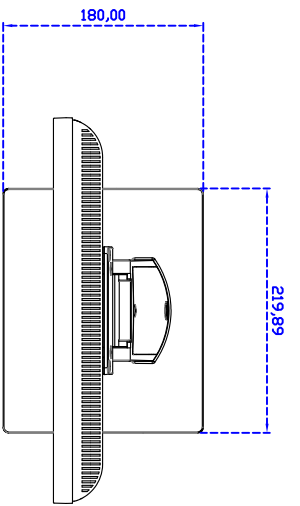

15" Desktop Touch Monitor.

AIM-TMxxxx150-V01