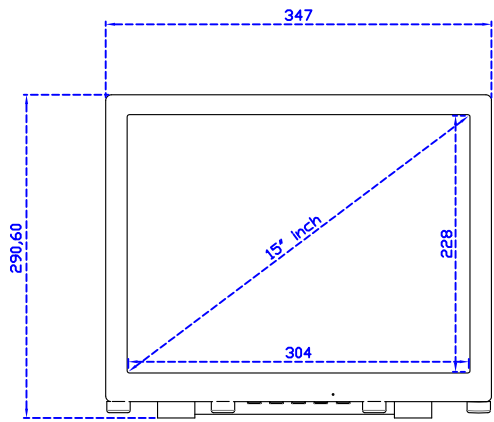

### Display Specifications :

Active Area	304 × 228 mm
Pixel Pitch	0.297 × 0.297 mm
Brightness	300 cd/m <sup>2</sup>
Contrast Ratio	2000 : 1
Resolution	1024 × 768 ( XGA )
Viewing Angle	L/R176° ; U/D176°
Response Time	23ms ( Tr + Tf )
Display Colors	16.2M
Display Modes	640×480 ; 800×600 ; 1024×768
Signal input	VGA ; Audio ; Display Port ; HDMI
Speaker	1W ( 8Ω ) × 1
OSD Keyboard	⊙Power ⊙Auto adjust ⊕ ⊖ ⊙Menu
Power Source	DC 12V ( DC Jack Φ2.1mm )
Power Consumption	≤14w
Storage 、 Operation	-30~70°C ; -20~70°C
VESA	75×75 mm
Casing Colors	Black ( White )
Casing Size 、 Weight	347 × 276 × 45.2 mm ; 2.6 kg ( W×H×D ) ( Without Stand )
Carton 、 gross weight	410 × 420 × 140 mm ; 4.1 kg ( W×H×D )
Accessory	VGA cable / HDMI cable / Audio cable / AC90~260V Adapter / Power cable / USB cable / Cleaning wipes / Driver Disk ※DP cable ( Optional )

AIM-TMPCTU150-V07

**3 Year Warranty**  
LCD Panel 1 Year

15" Touch Monitor.  
(VESA Mount)

AIM-TMxxxx150-G07 N

15" Desktop Touch Monitor.  
(Folding Stand)

AIM-TMxxx150-G07

15" Desktop Touch Monitor.  
(Photo Stand)

AIM-TMxxx150-P07

15" Desktop Touch Monitor.  
(POS Stand)

AIM-TMxxxx150-V07