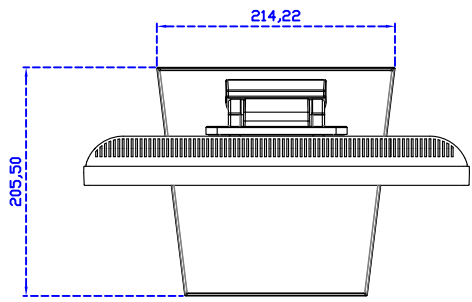

### Display Specifications :

Active Area	304 × 228 mm
Pixel Pitch	0.297 × 0.297 mm
Brightness	300 cd/m <sup>2</sup>
Contrast Ratio	2000 : 1
Resolution	1024 × 768 ( XGA )
Viewing Angle	L/R176° ; U/D176°
Response Time	23ms ( Tr + Tf )
Display Colors	16.2M
Display Modes	640×480 ; 800×600 ; 1024×768
Signal input	VGA ; Audio ; Display Port ; HDMI
Speaker	1W ( 8Ω ) × 1
OSD Keyboard	⊙Power ⊙Auto adjust ⊕ ⊖ ⊙Menu
Power Source	DC 12V ( DC Jack Φ2.1mm )
Power Consumption	≤14w
Storage 、 Operation	-30~70°C ; -20~70°C
VESA	75×75 mm
Casing Colors	Black ( White )
Casing Size 、 Weight	347 × 276 × 45.2 mm ; 2.6 kg ( W×H×D ) ( Without Stand )
Carton 、 gross weight	410 × 420 × 140 mm ; 4.1 kg ( W×H×D )
Accessory	VGA cable / HDMI cable / Audio cable / AC90~260V Adapter / Power cable / USB cable / Cleaning wipes / Driver Disk ※DP cable ( Optional )

AIM-TMPCTU150-V07

**3 Year Warranty**  
LCD Panel 1 Year

15" Touch Monitor.  
(VESA Mount)

AIM-TMxxxx150-G07 N

15" Desktop Touch Monitor.  
(Folding Stand)

AIM-TMxxx150-G07

15" Desktop Touch Monitor.  
(Photo Stand)

AIM-TMxxx150-P07

15" Desktop Touch Monitor.  
(POS Stand)

AIM-TMxxxx150-V07