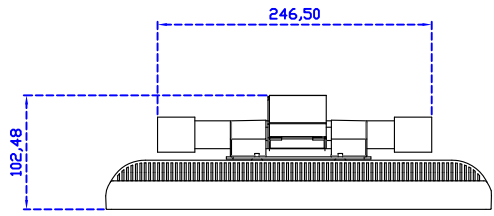

### Display Specifications :

Active Area	304 × 228 mm
Pixel Pitch	0.297 × 0.297 mm
Brightness	300 cd/m <sup>2</sup>
Contrast Ratio	2000 : 1
Resolution	1024 × 768 ( XGA )
Viewing Angle	L/R176° ; U/D176°
Response Time	23ms ( Tr + Tf )
Display Colors	16.2M
Display Modes	640×480 ; 800×600 ; 1024×768
Signal input	VGA ; Audio ; Display Port ; HDMI
Speaker	1W ( 8Ω ) × 1
OSD Keyboard	⊙Power ⊙Auto adjust ⊕ ⊖ ⊙Menu
Power Source	DC 12V ( DC Jack Φ2.1mm )
Power Consumption	≤14w
Storage 、 Operation	-30~70°C ; -20~70°C
VESA	75×75 mm
Casing Colors	Black ( White )
Casing Size 、 Weight	347 × 276 × 45.2 mm ; 2.6 kg ( W×H×D ) ( Without Stand )
Carton 、 gross weight	410 × 420 × 140 mm ; 4.1 kg ( W×H×D )
Accessory	VGA cable / HDMI cable / Audio cable / AC90~260V Adapter / Power cable / USB cable / Cleaning wipes / Driver Disk ※DP cable ( Optional )

AIM-TMPCTU150-V07

**3 Year Warranty**  
LCD Panel 1 Year

15" Touch Monitor.  
(VESA Mount)

AIM-TMxxxx150-G07 N

15" Desktop Touch Monitor.  
(Folding Stand)

AIM-TMxxx150-G07

15" Desktop Touch Monitor.  
(Photo Stand)

AIM-TMxxx150-P07

15" Desktop Touch Monitor.  
(POS Stand)

AIM-TMxxxx150-V07