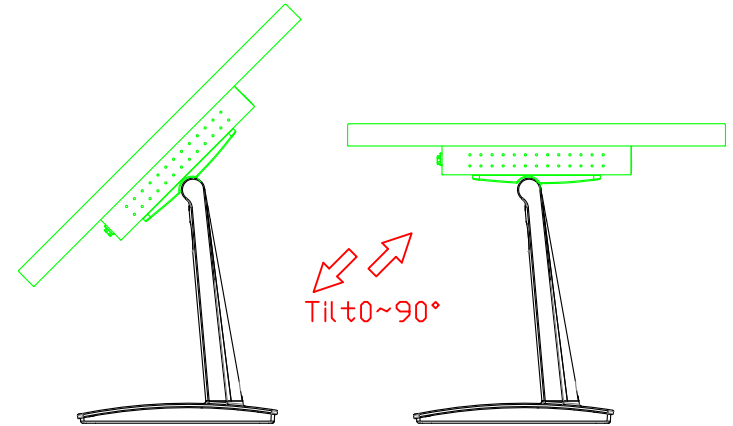

15" Desktop Touch Monitor.
(POS Stand)

AIM-TMxxxx150-V07