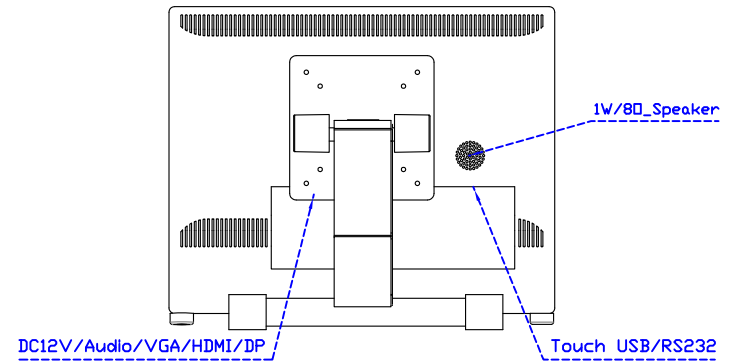

### Software Feature :

Draw Test	Position and linearity verification
Controller	Support multiple controllers
Languages	English · Simple Chinese · Traditional Chinese · Japanese · French · German · Spanish · Korean · Arabic · Czech · Danish · Dutch · Greek · Hungarian · Italian · Norwegian · Russian · Polish · Portuguese · Slovenian · Swedish · Thai · Turkish
Mouse Emulator	Right / left button emulation. Auto Right / left Click ( PDA function )
Touch Style	Drawing a Mode · button a Mode · Touch Off/ on Switch
Double Click	Configurable double click speed · Configurable double click area
Sound Modes	No sound · Touch down · Touch up
Display Support	display rotation · Support multiple monitors
Division Pattern	Support two halves and four parts with touch function, you can also create your own division patterns.
Settings:	
Edge compensation	Support edge compensation and you can also add your own numbers for it.
Support O.S	All Windows-32/64bit O.S Android ; Linux ; MAC

AIM-TMPCTU150-V07

**3 Year Warranty**  
LCD Panel 1 Year

15" Touch Monitor.  
(VESA Mount)

AIM-TMxxxx150-G07 N

15" Desktop Touch Monitor.  
(Folding Stand)

AIM-TMxxx150-G07

15" Desktop Touch Monitor.  
(Photo Stand)

AIM-TMxxx150-P07

15" Desktop Touch Monitor.  
(POS Stand)

AIM-TMxxxx150-V07