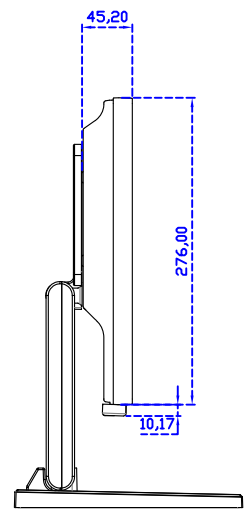

### Display Specifications :

Active Area	304 × 228 mm
Pixel Pitch	0.297 × 0.297 mm
Brightness	300 cd/m <sup>2</sup>
Contrast Ratio	2000 : 1
Resolution	1024 × 768 ( XGA )
Viewing Angle	L/R176° ; U/D176°
Response Time	23ms ( Tr + Tf )
Display Colors	16.2M
Display Modes	640×480 ; 800×600 ; 1024×768
Signal input	VGA ; Audio ; Display Port ; HDMI
Speaker	1W ( 8Ω ) × 1
OSD Keyboard	⊙Power ⊙Auto adjust ⊕ ⊖ ⊙Menu
Power Source	DC 12V ( DC Jack Φ2.1mm )
Power Consumption	≤14w
Storage 、 Operation	-30~70°C ; -20~70°C
VESA	75×75 mm
Casing Colors	Black ( White )
Casing Size 、 Weight	347 × 276 × 45.2 mm ; 2.6 kg ( W×H×D ) ( Without Stand )
Carton 、 gross weight	410 × 420 × 140 mm ; 4.1 kg ( W×H×D )
Accessory	VGA cable / HDMI cable / Audio cable / AC90~260V Adapter / Power cable / USB cable / Cleaning wipes / Driver Disk ※DP cable ( Optional )

AIM-TMPCTU150-V07

**3 Year Warranty**  
LCD Panel 1 Year

15" Touch Monitor.  
(VESA Mount)

AIM-TMxxxx150-G07 N

15" Desktop Touch Monitor.  
(Folding Stand)

AIM-TMxxx150-G07

15" Desktop Touch Monitor.  
(Photo Stand)

AIM-TMxxx150-P07

15" Desktop Touch Monitor.  
(POS Stand)

AIM-TMxxxx150-V07