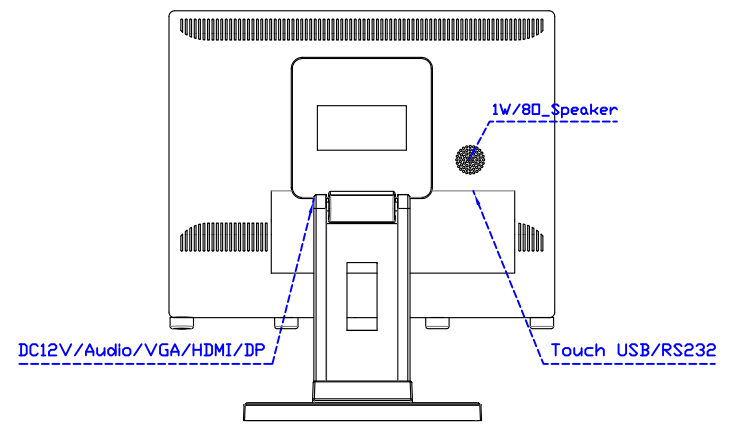

### Software Feature :

Draw Test	Position and linearity verification
Controller	Support multiple controllers
Languages	English · Simple Chinese · Traditional Chinese · Japanese · French · German · Spanish · Korean · Arabic · Czech · Danish · Dutch · Greek · Hungarian · Italian · Norwegian · Russian · Polish · Portuguese · Slovenian · Swedish · Thai · Turkish
Mouse Emulator	Right / left button emulation. Auto Right / left Click ( PDA function )
Touch Style	Drawing a Mode · button a Mode · Touch Off/ on Switch
Double Click	Configurable double click speed · Configurable double click area
Sound Modes	No sound · Touch down · Touch up
Display Support	display rotation · Support multiple monitors
Division Pattern	Support two halves and four parts with touch function, you can also create your own division patterns.
Settings:	
Edge compensation	Support edge compensation and you can also add your own numbers for it.
Support O.S	All Windows-32/64bit O.S Android ; Linux ; MAC

AIM-TMPCTU150-V07

**3 Year Warranty**  
LCD Panel 1 Year

15" Touch Monitor.  
(VESA Mount)

AIM-TMxxxx150-G07 N

15" Desktop Touch Monitor.  
(Folding Stand)

AIM-TMxxx150-G07

15" Desktop Touch Monitor.  
(Photo Stand)

AIM-TMxxx150-P07

15" Desktop Touch Monitor.  
(POS Stand)

AIM-TMxxxx150-V07