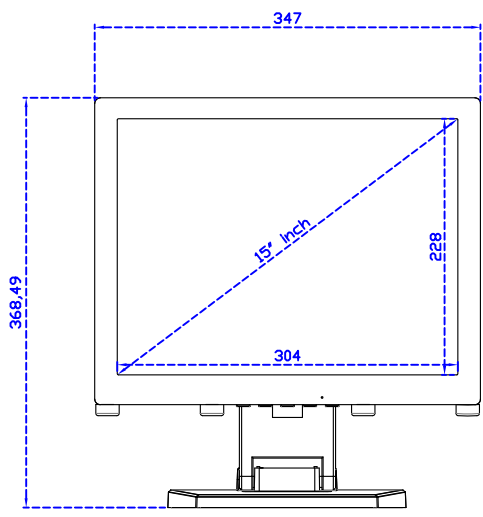

### Display Specifications :

Active Area	304 × 228 mm
Pixel Pitch	0.297 × 0.297 mm
Brightness	300 cd/m <sup>2</sup>
Contrast Ratio	2000 : 1
Resolution	1024 × 768 ( XGA )
Viewing Angle	L/R176° ; U/D176°
Response Time	23ms ( Tr + Tf )
Display Colors	16.2M
Display Modes	640×480 ; 800×600 ; 1024×768
Signal input	VGA ; Audio ; Display Port ; HDMI
Speaker	1W ( 8Ω ) × 1
OSD Keyboard	⊙Power ⊙Auto adjust ⊕ ⊖ ⊙Menu
Power Source	DC 12V ( DC Jack Φ2.1mm )
Power Consumption	≤14w
Storage 、 Operation	-30~70°C ; -20~70°C
VESA	75×75 mm
Casing Colors	Black ( White )
Casing Size 、 Weight	347 × 276 × 45.2 mm ; 2.6 kg ( W×H×D ) ( Without Stand )
Carton 、 gross weight	410 × 420 × 140 mm ; 4.1 kg ( W×H×D )
Accessory	VGA cable / HDMI cable / Audio cable / AC90~260V Adapter / Power cable / USB cable / Cleaning wipes / Driver Disk ※DP cable ( Optional )

## 15" Projected capacitive Multi-Touch Monitor

AIM-TMPCTU150-V07

**3 Year Warranty**  
LCD Panel 1 Year

15" Touch Monitor.  
(VESA Mount)

AIM-TMxxxx150-G07 N

15" Desktop Touch Monitor.  
(Folding Stand)

AIM-TMxxx150-G07

15" Desktop Touch Monitor.  
(Photo Stand)

AIM-TMxxx150-P07

15" Desktop Touch Monitor.  
(POS Stand)

AIM-TMxxxx150-V07