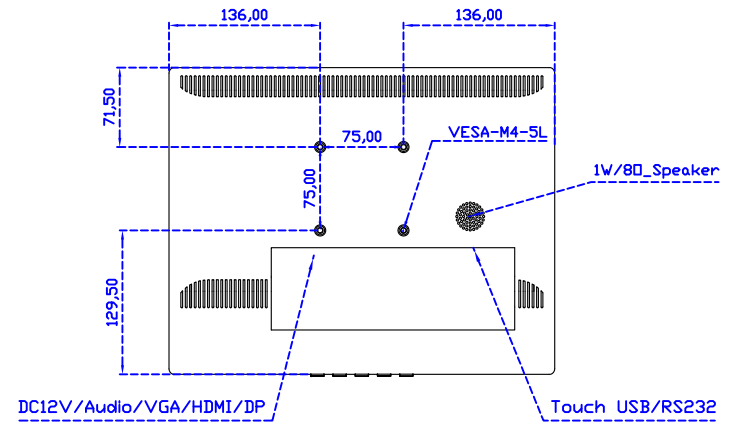

### Software Feature :

Draw Test	Position and linearity verification
Controller	Support multiple controllers
Languages	English · Simple Chinese · Traditional Chinese · Japanese · French · German · Spanish · Korean · Arabic · Czech · Danish · Dutch · Greek · Hungarian · Italian · Norwegian · Russian · Polish · Portuguese · Slovenian · Swedish · Thai · Turkish
Mouse Emulator	Right / left button emulation. Auto Right / left Click ( PDA function )
Touch Style	Drawing a Mode · button a Mode · Touch Off/ on Switch
Double Click	Configurable double click speed · Configurable double click area
Sound Modes	No sound · Touch down · Touch up
Display Support	display rotation · Support multiple monitors
Division Pattern	Support two halves and four parts with touch function, you can also create your own division patterns.
Settings:	
Edge compensation	Support edge compensation and you can also add your own numbers for it.
Support O.S	All Windows-32/64bit O.S Android ; Linux ; MAC

AIM-TMPCTU150-V07

**3 Year Warranty**  
LCD Panel 1 Year

15" Touch Monitor.  
(VESA Mount)

AIM-TMxxxx150-G07 N

15" Desktop Touch Monitor.  
(Folding Stand)

AIM-TMxxx150-G07

15" Desktop Touch Monitor.  
(Photo Stand)