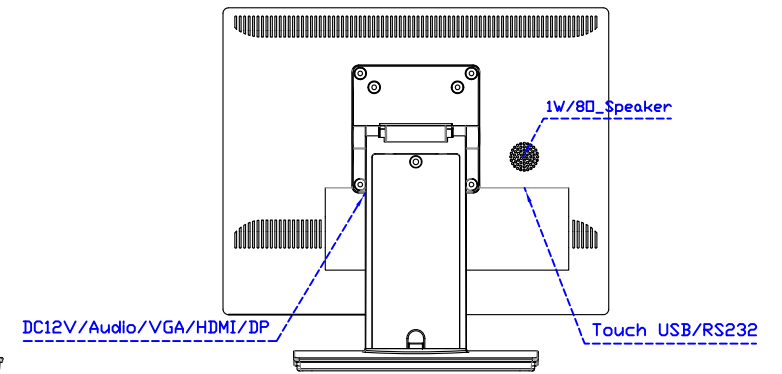

### Software Feature :

Draw Test	Position and linearity verification
Controller	Support multiple controllers
Languages	English · Simple Chinese · Traditional Chinese · Japanese · French · German · Spanish · Korean · Arabic · Czech · Danish · Dutch · Greek · Hungarian · Italian · Norwegian · Russian · Polish · Portuguese · Slovenian · Swedish · Thai · Turkish
Mouse Emulator	Right / left button emulation. Auto Right / left Click ( PDA function )
Touch Style	Drawing a Mode · button a Mode · Touch Off/ on Switch
Double Click	Configurable double click speed · Configurable double click area
Sound Modes	No sound · Touch down · Touch up
Display Support	display rotation · Support multiple monitors
Division Pattern	Support two halves and four parts with touch function, you can also create your own division patterns.
Settings:	
Edge compensation	Support edge compensation and you can also add your own numbers for it.
Support O.S	All Windows-32/64bit O.S Android ; Linux ; MAC

AIM-TMPCTU150-V07

**3 Year Warranty**  
LCD Panel 1 Year

15" Touch Monitor.  
(VESA Mount)

AIM-TMxxxx150-G07 N

15" Desktop Touch Monitor.  
(Folding Stand)

AIM-TMxxx150-G07

15" Desktop Touch Monitor.  
(Photo Stand)

AIM-TMxxx150-P07

15" Desktop Touch Monitor.  
(POS Stand)

AIM-TMxxxx150-V07