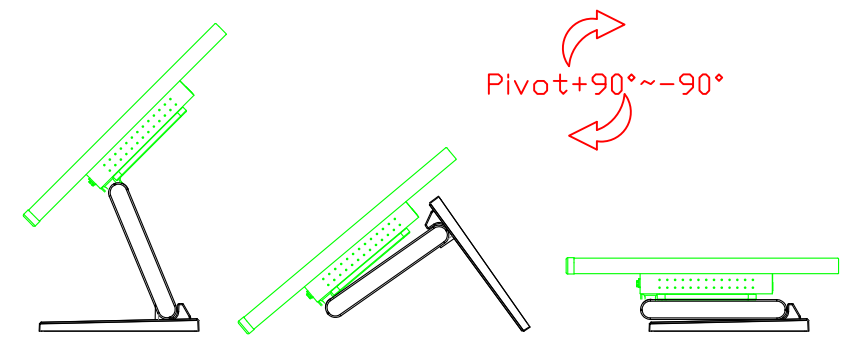

### Software Feature :

Draw Test	Position and linearity verification
Controller	Support multiple controllers
Languages	English · Simple Chinese · Traditional Chinese · Japanese · French · German · Spanish · Korean · Arabic · Czech · Danish · Dutch · Greek · Hungarian · Italian · Norwegian · Russian · Polish · Portuguese · Slovenian · Swedish · Thai · Turkish
Mouse Emulator	Right / left button emulation. Auto Right / left Click ( PDA function )
Touch Style	Drawing a Mode · button a Mode · Touch Off/ on Switch
Double Click	Configurable double click speed · Configurable double click area
Sound Modes	No sound · Touch down · Touch up
Display Support	display rotation · Support multiple monitors
Division Pattern	Support two halves and four parts with touch function, you can also create your own division patterns.
Settings:	
Edge compensation	Support edge compensation and you can also add your own numbers for it.
Support O.S	All Windows-32/64bit O.S Android ; Linux ; MAC

AIM-TMPCTU150-V07

**3 Year Warranty**  
LCD Panel 1 Year

15" Touch Monitor.  
(VESA Mount)

AIM-TMxxxx150-G07 N

15" Desktop Touch Monitor.  
(Folding Stand)

AIM-TMxxx150-G07

15" Desktop Touch Monitor.  
(Photo Stand)

AIM-TMxxx150-P07

15" Desktop Touch Monitor.  
(POS Stand)

AIM-TMxxxx150-V07