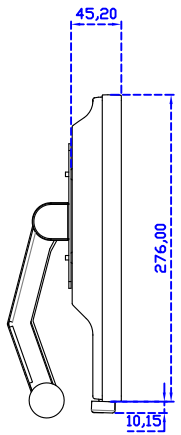

### Display Specifications :

Active Area	304 × 228 mm
Pixel Pitch	0.297 × 0.297 mm
Brightness	300 cd/m <sup>2</sup>
Contrast Ratio	2000 : 1
Resolution	1024 × 768 ( XGA )
Viewing Angle	L/R176° ; U/D176°
Response Time	23ms ( Tr + Tf )
Display Colors	16.2M
Display Modes	640×480 ; 800×600 ; 1024×768
Signal input	VGA ; Audio ; Display Port ; HDMI
Speaker	1W ( 8Ω ) × 1
OSD Keyboard	⊙Power ⊙Auto adjust ⊕ ⊖ ⊙Menu
Power Source	DC 12V ( DC Jack Φ2.1mm )
Power Consumption	≤14w
Storage 、 Operation	-30~70°C ; -20~70°C
VESA	75×75 mm
Casing Colors	Black ( White )
Casing Size 、 Weight	347 × 276 × 45.2 mm ; 2.6 kg ( W×H×D ) ( Without Stand )
Carton 、 gross weight	410 × 420 × 140 mm ; 4.1 kg ( W×H×D )
Accessory	VGA cable / HDMI cable / Audio cable / AC90~260V Adapter / Power cable / USB cable / Cleaning wipes / Driver Disk ※DP cable ( Optional )

AIM-TMPCTU150-V07

**3 Year Warranty**  
LCD Panel 1 Year

15" Touch Monitor.  
(VESA Mount)

AIM-TMxxxx150-G07 N

15" Desktop Touch Monitor.  
(Folding Stand)

AIM-TMxxx150-G07

15" Desktop Touch Monitor.  
(Photo Stand)

AIM-TMxxx150-P07

15" Desktop Touch Monitor.  
(POS Stand)

AIM-TMxxxx150-V07