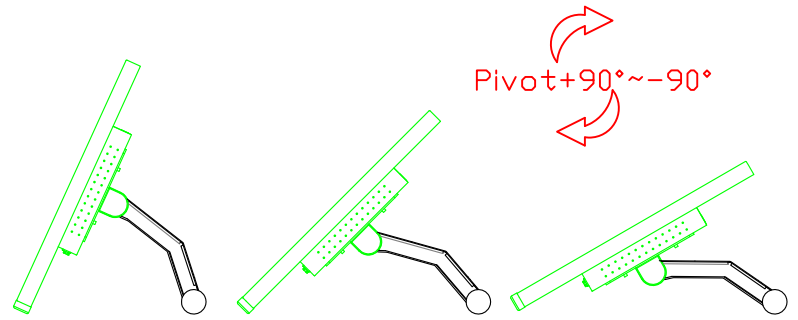

### Software Feature :

Draw Test	Position and linearity verification
Controller	Support multiple controllers
Languages	English · Simple Chinese · Traditional Chinese · Japanese · French · German · Spanish · Korean · Arabic · Czech · Danish · Dutch · Greek · Hungarian · Italian · Norwegian · Russian · Polish · Portuguese · Slovenian · Swedish · Thai · Turkish
Mouse Emulator	Right / left button emulation. Auto Right / left Click ( PDA function )
Touch Style	Drawing a Mode · button a Mode · Touch Off/ on Switch
Double Click	Configurable double click speed · Configurable double click area
Sound Modes	No sound · Touch down · Touch up
Display Support	display rotation · Support multiple monitors
Division Pattern	Support two halves and four parts with touch function, you can also create your own division patterns.
Settings:	
Edge compensation	Support edge compensation and you can also add your own numbers for it.
Support O.S	All Windows-32/64bit O.S Android ; Linux ; MAC

AIM-TMPCTU150-V07

**3 Year Warranty**  
LCD Panel 1 Year

15" Touch Monitor.  
(VESA Mount)

AIM-TMxxxx150-G07 N

15" Desktop Touch Monitor.  
(Folding Stand)

AIM-TMxxx150-G07

15" Desktop Touch Monitor.  
(Photo Stand)