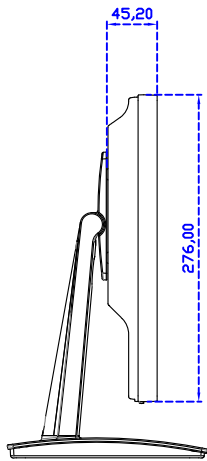

### Display Specifications :

Active Area	304 × 228 mm
Pixel Pitch	0.297 × 0.297 mm
Brightness	300 cd/m <sup>2</sup>
Contrast Ratio	2000 : 1
Resolution	1024 × 768 ( XGA )
Viewing Angle	L/R176° ; U/D176°
Response Time	23ms ( Tr + Tf )
Display Colors	16.2M
Display Modes	640×480 ; 800×600 ; 1024×768
Signal input	VGA ; Audio ; Display Port ; HDMI
Speaker	1W ( 8Ω ) × 1
OSD Keyboard	⊙Power ⊙Auto adjust ⊕ ⊖ ⊙Menu
Power Source	DC 12V ( DC Jack Φ2.1mm )
Power Consumption	≤14w
Storage 、 Operation	-30~70°C ; -20~70°C
VESA	75×75 mm
Casing Colors	Black ( White )
Casing Size 、 Weight	347 × 276 × 45.2 mm ; 2.6 kg ( W×H×D ) ( Without Stand )
Carton 、 gross weight	410 × 420 × 140 mm ; 4.1 kg ( W×H×D )
Accessory	VGA cable / HDMI cable / Audio cable / AC90~260V Adapter / Power cable / USB cable / Cleaning wipes / Driver Disk ※DP cable ( Optional )

AIM-TMPCTU150-V07

**3 Year Warranty**  
LCD Panel 1 Year

15" Touch Monitor.  
(VESA Mount)

AIM-TMxxxx150-G07 N

15" Desktop Touch Monitor.  
(Folding Stand)

AIM-TMxxx150-G07

15" Desktop Touch Monitor.  
(Photo Stand)

AIM-TMxxx150-P07

15" Desktop Touch Monitor.  
(POS Stand)

AIM-TMxxxx150-V07