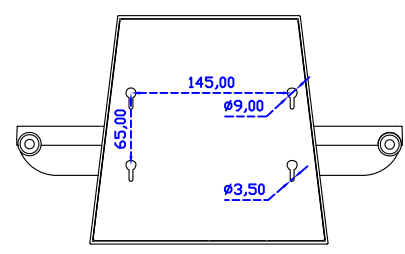

### Display Specifications :

Active Area	304 × 228 mm
Pixel Pitch	0.297 × 0.297 mm
Brightness	300 cd/m <sup>2</sup>
Contrast Ratio	2000 : 1
Resolution	1024 × 768 ( XGA )
Viewing Angle	L/R176° ; U/D176°
Response Time	23ms ( Tr + Tf )
Display Colors	16.2M
Display Modes	640×480 ; 800×600 ; 1024×768
Signal input	VGA ; Audio ; Display Port ; HDMI
Speaker	1W ( 8Ω ) × 1
OSD Keyboard	⊙Power ⊙Auto adjust ⊕ ⊖ ⊙Menu
Power Source	DC 12V ( DC Jack Φ2.1mm )
Power Consumption	≤14w
Storage 、 Operation	-30~70°C ; -20~70°C
VESA	75×75 mm
Casing Colors	Black ( White )
Casing Size 、 Weight	347 × 276 × 45.2 mm ; 2.6 kg ( W×H×D ) ( Without Stand )
Carton 、 gross weight	410 × 420 × 140 mm ; 4.1 kg ( W×H×D )
Accessory	VGA cable / HDMI cable / Audio cable / AC90~260V Adapter / Power cable / USB cable / Cleaning wipes / Driver Disk ※DP cable ( Optional )

AIM-TMPCTU150-V07

**3 Year Warranty**  
LCD Panel 1 Year

15" Touch Monitor.  
(VESA Mount)

AIM-TMxxxx150-G07 N

15" Desktop Touch Monitor.  
(Folding Stand)

AIM-TMxxx150-G07

15" Desktop Touch Monitor.  
(Photo Stand)

AIM-TMxxx150-P07

15" Desktop Touch Monitor.  
(POS Stand)

AIM-TMxxxx150-V07