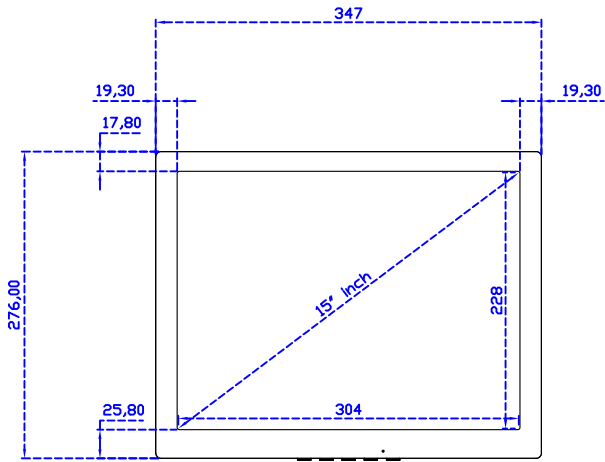

15" Touch Monitor.
(VESA Mount)

AIM-TMxxxx150-G07 N