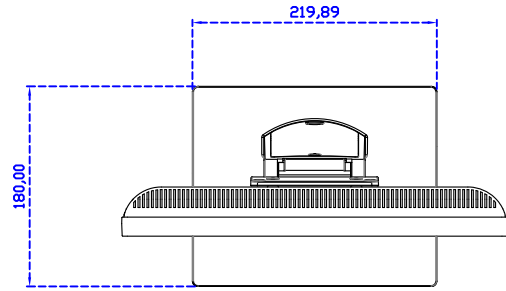

### Display Specifications :

Active Area	304 × 228 mm
Pixel Pitch	0.297 × 0.297 mm
Brightness	300 cd/m <sup>2</sup>
Contrast Ratio	2000 : 1
Resolution	1024 × 768 ( XGA )
Viewing Angle	L/R176° ; U/D176°
Response Time	23ms ( Tr + Tf )
Display Colors	16.2M
Display Modes	640×480 ; 800×600 ; 1024×768
Signal input	VGA ; Audio ; Display Port ; HDMI
Speaker	1W ( 8Ω ) × 1
OSD Keyboard	⊙Power ⊙Auto adjust ⊕ ⊖ ⊙Menu
Power Source	DC 12V ( DC Jack Φ2.1mm )
Power Consumption	≤14w
Storage 、 Operation	-30~70°C ; -20~70°C
VESA	75×75 mm
Casing Colors	Black ( White )
Casing Size 、 Weight	347 × 276 × 45.2 mm ; 2.6 kg ( W×H×D ) ( Without Stand )
Carton 、 gross weight	410 × 420 × 140 mm ; 4.1 kg ( W×H×D )
Accessory	VGA cable / HDMI cable / Audio cable / AC90~260V Adapter / Power cable / USB cable / Cleaning wipes / Driver Disk ※DP cable ( Optional )

AIM-TMPCTU150-V07

**3 Year Warranty**  
LCD Panel 1 Year

15" Touch Monitor.  
(VESA Mount)

AIM-TMxxxx150-G07 N

15" Desktop Touch Monitor.  
(Folding Stand)

AIM-TMxxx150-G07

15" Desktop Touch Monitor.  
(Photo Stand)

AIM-TMxxx150-P07

15" Desktop Touch Monitor.  
(POS Stand)

AIM-TMxxxx150-V07