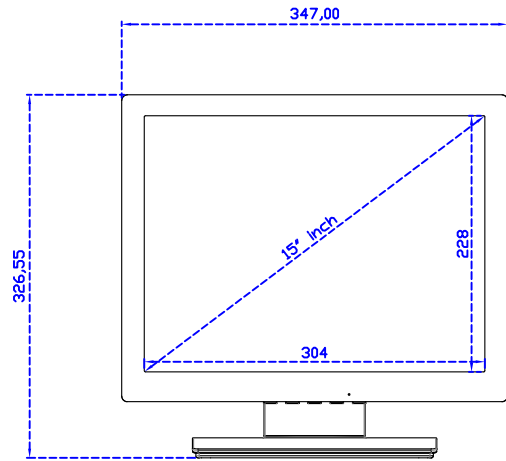

### Display Specifications :

Active Area	304 × 228 mm
Pixel Pitch	0.297 × 0.297 mm
Brightness	300 cd/m <sup>2</sup>
Contrast Ratio	2000 : 1
Resolution	1024 × 768 ( XGA )
Viewing Angle	L/R176° ; U/D176°
Response Time	23ms ( Tr + Tf )
Display Colors	16.2M
Display Modes	640×480 ; 800×600 ; 1024×768
Signal input	VGA ; Audio ; Display Port ; HDMI
Speaker	1W ( 8Ω ) × 1
OSD Keyboard	⊙Power ⊙Auto adjust ⊕ ⊖ ⊙Menu
Power Source	DC 12V ( DC Jack Φ2.1mm )
Power Consumption	≤14w
Storage 、 Operation	-30~70°C ; -20~70°C
VESA	75×75 mm
Casing Colors	Black ( White )
Casing Size 、 Weight	347 × 276 × 45.2 mm ; 2.6 kg ( W×H×D ) ( Without Stand )
Carton 、 gross weight	410 × 420 × 140 mm ; 4.1 kg ( W×H×D )
Accessory	VGA cable / HDMI cable / Audio cable / AC90~260V Adapter / Power cable / USB cable / Cleaning wipes / Driver Disk ※DP cable ( Optional )

## 15" Projected capacitive Multi-Touch Monitor

AIM-TMPCTU150-V07

**3 Year Warranty**  
LCD Panel 1 Year

15" Touch Monitor.  
(VESA Mount)

AIM-TMxxxx150-G07 N

15" Desktop Touch Monitor.  
(Folding Stand)

AIM-TMxxx150-G07

15" Desktop Touch Monitor.  
(Photo Stand)

AIM-TMxxx150-P07

15" Desktop Touch Monitor.  
(POS Stand)

AIM-TMxxxx150-V07