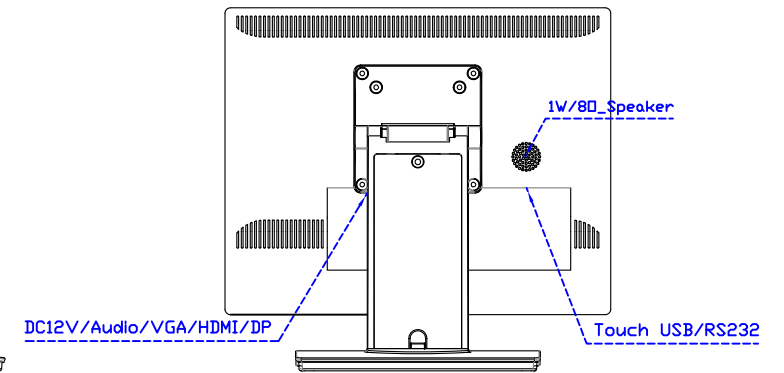

AIM-TMPCTU150-V07

**3 Year Warranty**  
LCD Panel 1 Year

45,20

15" Touch Monitor.  
(VESA Mount)

AIM-TMxxxx150-G07 N

15" Desktop Touch Monitor.  
(Folding Stand)

AIM-TMxxx150-G07

15" Desktop Touch Monitor.  
(Photo Stand)

AIM-TMxxx150-P07

15" Desktop Touch Monitor.  
(POS Stand)

AIM-TMxxxx150-V07