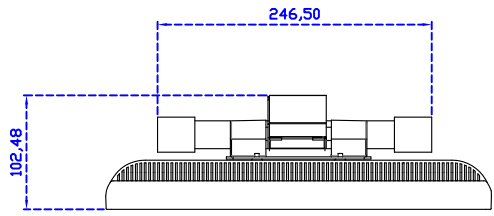

AIM-TMPCTU150-V07

**3 Year Warranty**  
LCD Panel 1 Year

45,20

15" Touch Monitor.  
(VESA Mount)

AIM-TMxxxx150-G07 N

15" Desktop Touch Monitor.  
(Folding Stand)

AIM-TMxxx150-G07

15" Desktop Touch Monitor.  
(Photo Stand)

AIM-TMxxx150-P07

15" Desktop Touch Monitor.  
(POS Stand)

AIM-TMxxxx150-V07