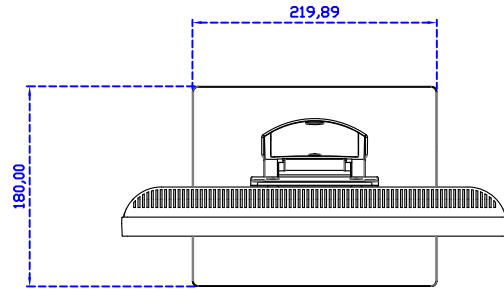

AIM-TMPCTU150-V07

**3 Year Warranty**  
LCD Panel 1 Year

45,20

15" Touch Monitor.  
(VESA Mount)

AIM-TMxxxx150-G07 N

15" Desktop Touch Monitor.  
(Folding Stand)

AIM-TMxxx150-G07

15" Desktop Touch Monitor.  
(Photo Stand)

AIM-TMxxx150-P07

15" Desktop Touch Monitor.  
(POS Stand)

AIM-TMxxxx150-V07