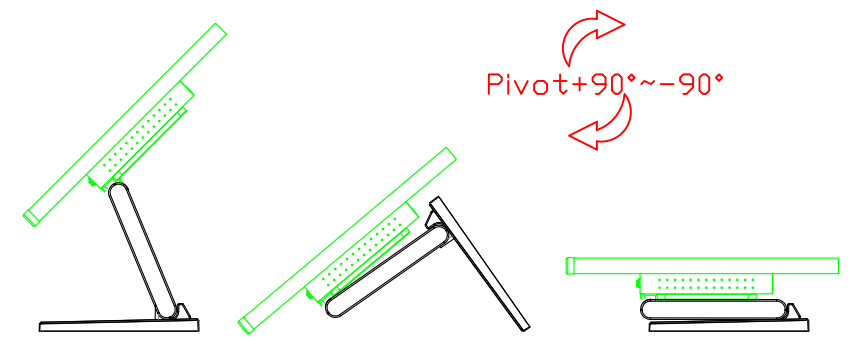

AIM-TMPCTU150-V07

**3 Year Warranty**  
LCD Panel 1 Year

45,20

15" Touch Monitor.  
(VESA Mount)

AIM-TMxxxx150-G07 N

15" Desktop Touch Monitor.  
(Folding Stand)

AIM-TMxxx150-G07

15" Desktop Touch Monitor.  
(Photo Stand)

AIM-TMxxx150-P07

15" Desktop Touch Monitor.  
(POS Stand)

AIM-TMxxxx150-V07