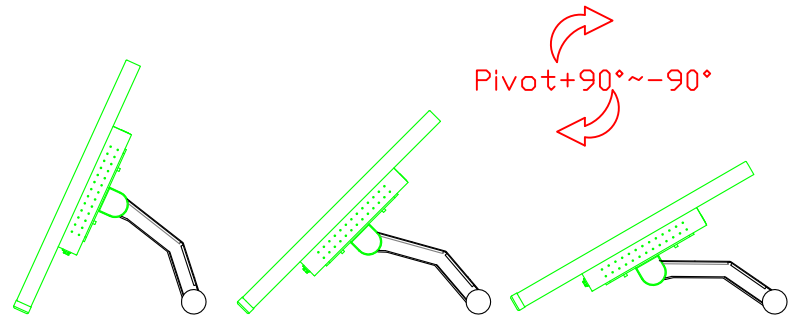

AIM-TMPCTU150-V07

**3 Year Warranty**  
LCD Panel 1 Year

45,20

15" Touch Monitor.  
(VESA Mount)

AIM-TMxxxx150-G07 N

15" Desktop Touch Monitor.  
(Folding Stand)

AIM-TMxxx150-G07

15" Desktop Touch Monitor.  
(Photo Stand)