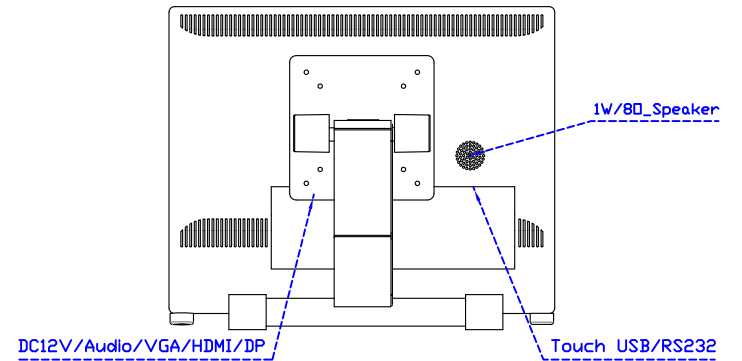

AIM-TMPCTU150-V07

**3 Year Warranty**  
LCD Panel 1 Year

45,20

15" Touch Monitor.  
(VESA Mount)

AIM-TMxxxx150-G07 N

15" Desktop Touch Monitor.  
(Folding Stand)

AIM-TMxxx150-G07

15" Desktop Touch Monitor.  
(Photo Stand)

AIM-TMxxx150-P07

15" Desktop Touch Monitor.  
(POS Stand)

AIM-TMxxxx150-V07