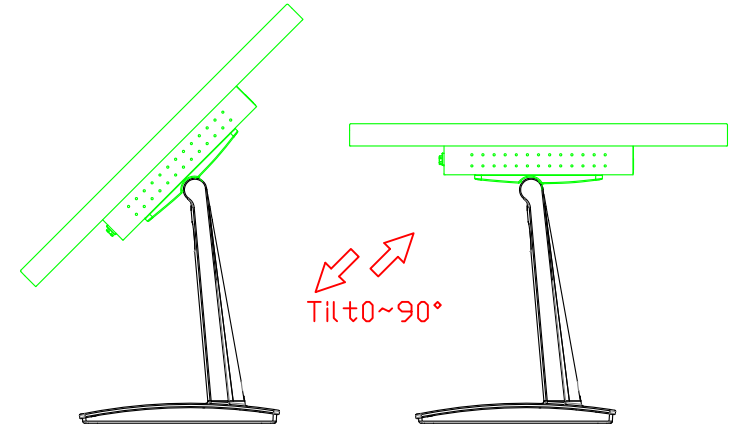

AIM-TMPCTU150-V07

**3 Year Warranty**  
LCD Panel 1 Year

45,20

15" Touch Monitor.  
(VESA Mount)

AIM-TMxxxx150-G07 N

15" Desktop Touch Monitor.  
(Folding Stand)

AIM-TMxxx150-G07

15" Desktop Touch Monitor.  
(Photo Stand)

AIM-TMxxx150-P07

15" Desktop Touch Monitor.  
(POS Stand)

AIM-TMxxxx150-V07