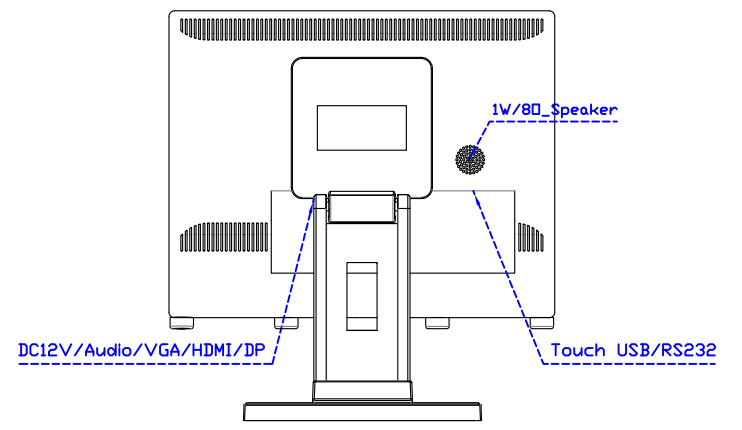

AIM-TMPCTU150-V07

**3 Year Warranty**  
LCD Panel 1 Year

45,20

15" Touch Monitor.  
(VESA Mount)

AIM-TMxxxx150-G07 N

15" Desktop Touch Monitor.  
(Folding Stand)

AIM-TMxxx150-G07

15" Desktop Touch Monitor.  
(Photo Stand)

AIM-TMxxx150-P07

15" Desktop Touch Monitor.  
(POS Stand)

AIM-TMxxxx150-V07