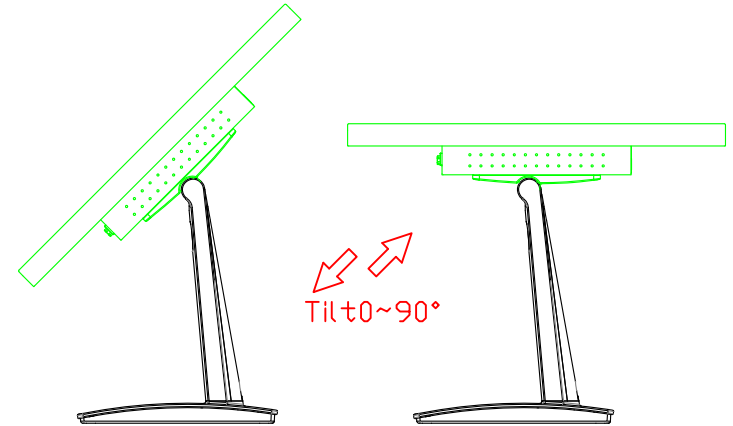

AIM-TMPCTU150-V05

3 Year Warranty
LCD Panel 1 Year

15" Touch Monitor.
(VESA Mount)

AIM-TMxxxx150-G05 N

15" Desktop Touch Monitor.
(Folding Stand)

AIM-TMxxx150-G05

15" Desktop Touch Monitor.
(Photo Stand)

AIM-TMxxx150-P05