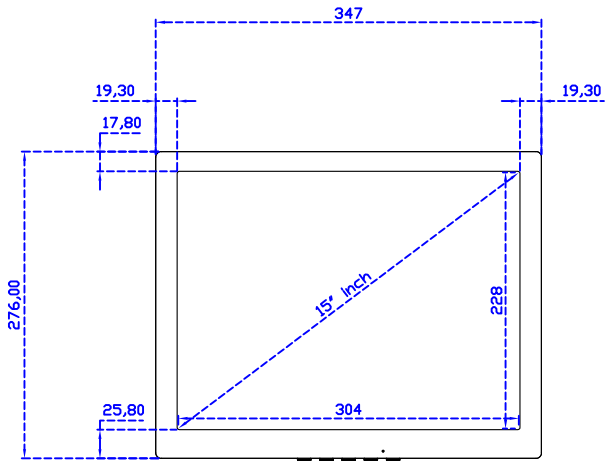

15" Touch Monitor.
(VESA Mount)

AIM-TMxxxx150-G05 N