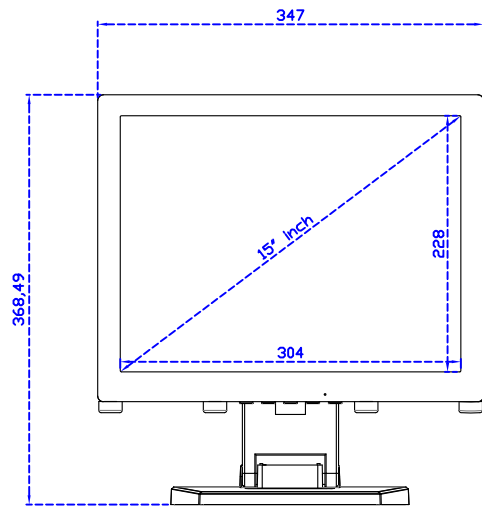

AIM-TMPCTU150-V05

3 Year Warranty
LCD Panel 1 Year

15" Touch Monitor.
(VESA Mount)

AIM-TMxxxx150-G05 N

15" Desktop Touch Monitor.
(Folding Stand)

AIM-TMxxx150-G05

15" Desktop Touch Monitor.
(Photo Stand)

AIM-TMxxx150-P05

15" Desktop Touch Monitor.
(POS Stand)

AIM-TMxxxx150-V05