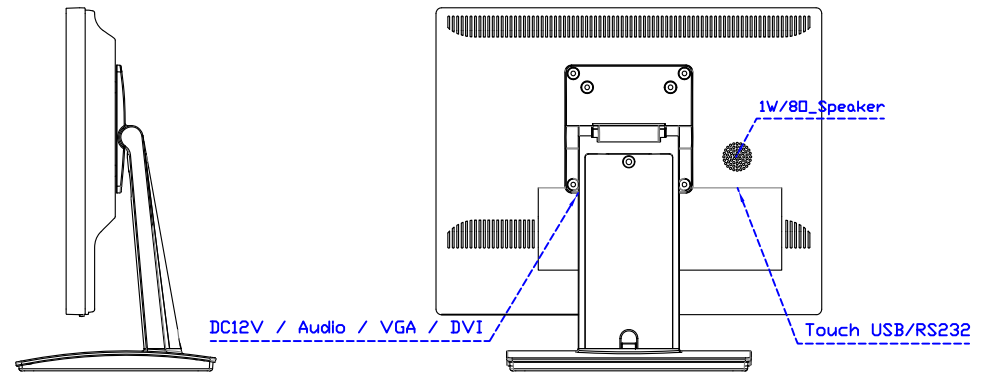

Software Feature :

Draw Test	Position and linearity verification
Controller	Support multiple controllers
Languages	English · Simple Chinese · Traditional Chinese · Japanese · French · German · Spanish · Korean · Arabic · Czech · Danish · Dutch · Greek · Hungarian · Italian · Norwegian · Russian · Polish · Portuguese · Slovenian · Swedish · Thai · Turkish
Mouse Emulator	Right / left button emulation. Auto Right / left Click (PDA function)
Touch Style	Drawing a Mode · button a Mode · Touch Off/ on Switch
Double Click	Configurable double click speed · Configurable double click area
Sound Modes	No sound · Touch down · Touch up
Display Support	display rotation · Support multiple monitors
Division Pattern	Support two halves and four parts with touch function, you can also create your own division patterns.
Settings:	
Edge compensation	Support edge compensation and you can also add your own numbers for it.
Support O.S	All Windows-32/64bit O.S Android ; Linux ; MAC

AIM-TMPCTU150-V05

3 Year Warranty
LCD Panel 1 Year

15" Touch Monitor.
(VESA Mount)

AIM-TMxxxx150-G05 N

15" Desktop Touch Monitor.
(Folding Stand)

AIM-TMxxx150-G05

15" Desktop Touch Monitor.
(Photo Stand)

AIM-TMxxx150-P05

15" Desktop Touch Monitor.
(POS Stand)

AIM-TMxxxx150-V05