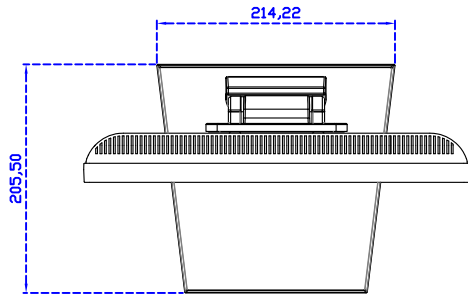

AIM-TMPCTU150-V05

3 Year Warranty
LCD Panel 1 Year

15" Touch Monitor.
(VESA Mount)

AIM-TMxxxx150-G05 N

15" Desktop Touch Monitor.
(Folding Stand)

AIM-TMxxx150-G05

15" Desktop Touch Monitor.
(Photo Stand)

AIM-TMxxx150-P05

15" Desktop Touch Monitor.
(POS Stand)

AIM-TMxxxx150-V05