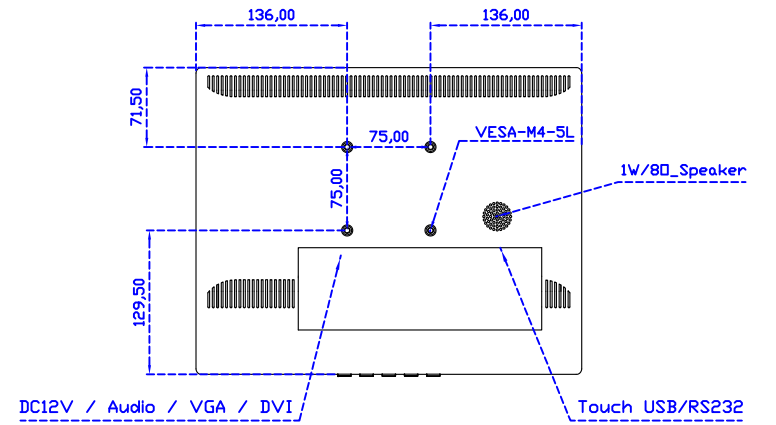

※AiM Touch has the right to update specs without further notice.

AIM-TMPCTU150-G05

AIM-TMPCTU150-P05

15" Projected capacitive Multi-Touch Monitor

Touch Feature :

Input Method	Capacitive stylus, Finger
Linearity	≤2.5mm
Surface	≥7H
Life Time	Unlimited
Application	Writing and Signature Capture Capability

Software Feature :

Draw Test	Position and linearity verification
Controller	Support multiple controllers
Languages	English · Simple Chinese · Traditional Chinese · Japanese · French · German · Spanish · Korean · Arabic · Czech · Danish · Dutch · Greek · Hungarian · Italian · Norwegian · Russian · Polish · Portuguese · Slovenian · Swedish · Thai · Turkish
Mouse Emulator	Right / left button emulation. Auto Right / left Click (PDA function)
Touch Style	Drawing a Mode · button a Mode · Touch Off/ on Switch
Double Click	Configurable double click speed · Configurable double click area
Sound Modes	No sound · Touch down · Touch up
Display Support	display rotation · Support multiple monitors
Division Pattern	Support two halves and four parts with touch function, you can also create your own division patterns.
Settings:	
Edge compensation	Support edge compensation and you can also add your own numbers for it.
Support O.S	All Windows-32/64bit O.S Android ; Linux ; MAC

AIM-TMPCTU150-V05

3 Year Warranty
LCD Panel 1 Year

15" Touch Monitor.
(VESA Mount)

AIM-TMxxxx150-G05 N

15" Desktop Touch Monitor.
(Folding Stand)

AIM-TMxxx150-G05

15" Desktop Touch Monitor.
(Photo Stand)

AIM-TMxxx150-P05