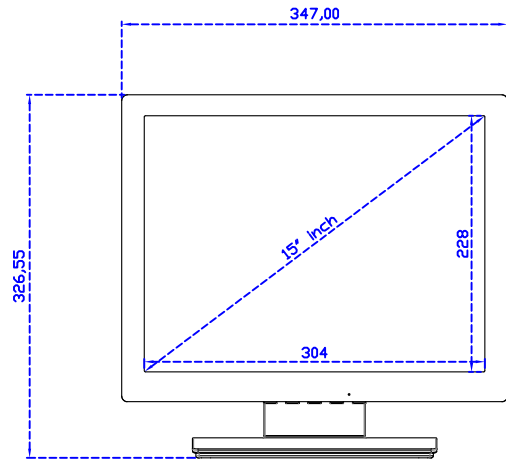

15" Projected capacitive Multi-Touch Monitor

Display Specifications :

Active Area	304 × 228 mm
Pixel Pitch	0.297 × 0.297 mm
Brightness	300 cd/m ²
Contrast Ratio	2000 : 1
Resolution	1024 × 768 (XGA)
Viewing Angle	L/R176° ; U/D176°
Response Time	23ms (Tr + Tf)
Display Colors	16.2M
Display Modes	640×480 ; 800×600 ; 1024×768
Signal input	VGA ; Audio ; DVI
Speaker	1W (8Ω) × 1
OSD Keyboard	⊙Power ⊙Auto adjust ⊕ ⊖ ⊙Menu
Power Source	DC 12V (DC Jack Φ2.1mm)
Power Consumption	≤14w
Storage 、 Operation	-30~70°C ; -20~70°C
VESA	75×75 mm
Casing Colors	Black (White)
Casing Size 、 Weight	347 × 276 × 45.2 mm ; 2.6 kg (W×H×D) (Without Stand)
Carton 、 gross weight	410 × 420 × 140 mm ; 4.1 kg (W×H×D)
Accessory	VGA cable / Audio cable / AC90~260V Adapter / Power cable / USB cable / Cleaning wipes / Driver Disk ※DVI cable (Optional)

AIM-TMPCTU150-V05

3 Year Warranty
LCD Panel 1 Year

15" Touch Monitor.
(VESA Mount)

AIM-TMxxxx150-G05 N

15" Desktop Touch Monitor.
(Folding Stand)

AIM-TMxxx150-G05

15" Desktop Touch Monitor.
(Photo Stand)

AIM-TMxxx150-P05

15" Desktop Touch Monitor.
(POS Stand)

AIM-TMxxxx150-V05