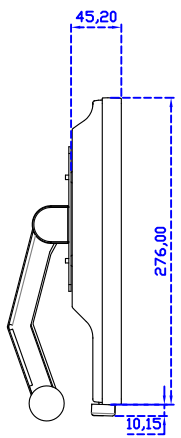

15" Projected capacitive Multi-Touch Monitor

Display Specifications :

Active Area	304 × 228 mm
Pixel Pitch	0.297 × 0.297 mm
Brightness	300 cd/m ²
Contrast Ratio	2000 : 1
Resolution	1024 × 768 (XGA)
Viewing Angle	L/R176° ; U/D176°
Response Time	23ms (Tr + Tf)
Display Colors	16.2M
Display Modes	640×480 ; 800×600 ; 1024×768
Signal input	VGA ; Audio ; DVI
Speaker	1W (8Ω) × 1
OSD Keyboard	⊙Power ⊙Auto adjust ⊕ ⊖ ⊙Menu
Power Source	DC 12V (DC Jack Φ2.1mm)
Power Consumption	≤14w
Storage 、 Operation	-30~70°C ; -20~70°C
VESA	75×75 mm
Casing Colors	Black (White)
Casing Size 、 Weight	347 × 276 × 45.2 mm ; 2.6 kg (W×H×D) (Without Stand)
Carton 、 gross weight	410 × 420 × 140 mm ; 4.1 kg (W×H×D)
Accessory	VGA cable / Audio cable / AC90~260V Adapter / Power cable / USB cable / Cleaning wipes / Driver Disk ※DVI cable (Optional)

AIM-TMPCTU150-V05

3 Year Warranty
LCD Panel 1 Year

15" Touch Monitor.
(VESA Mount)

AIM-TMxxxx150-G05 N

15" Desktop Touch Monitor.
(Folding Stand)

AIM-TMxxx150-G05

15" Desktop Touch Monitor.
(Photo Stand)

AIM-TMxxx150-P05

15" Desktop Touch Monitor.
(POS Stand)

AIM-TMxxxx150-V05