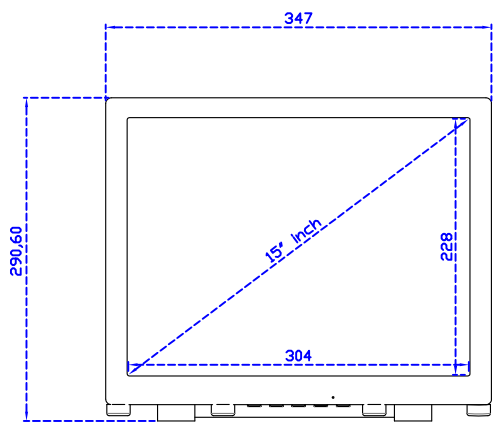

AIM-TMPCTU150-V05

3 Year Warranty
LCD Panel 1 Year

15" Touch Monitor.
(VESA Mount)

AIM-TMxxxx150-G05 N

15" Desktop Touch Monitor.
(Folding Stand)

AIM-TMxxx150-G05

15" Desktop Touch Monitor.
(Photo Stand)

AIM-TMxxx150-P05

15" Desktop Touch Monitor.
(POS Stand)

AIM-TMxxxx150-V05