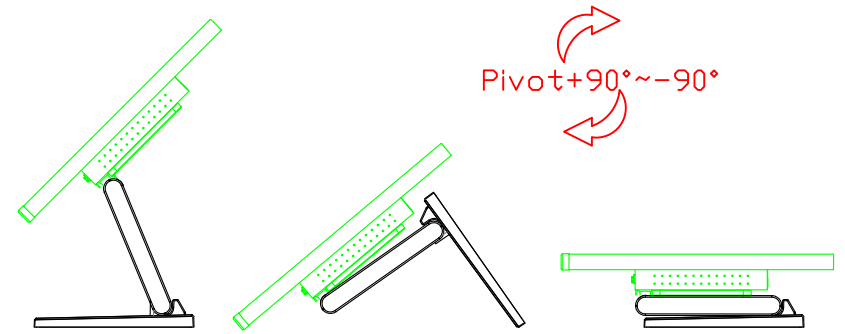

Software Feature :

Draw Test	Position and linearity verification
Controller	Support multiple controllers
Languages	English · Simple Chinese · Traditional Chinese · Japanese · French · German · Spanish · Korean · Arabic · Czech · Danish · Dutch · Greek · Hungarian · Italian · Norwegian · Russian · Polish · Portuguese · Slovenian · Swedish · Thai · Turkish
Mouse Emulator	Right / left button emulation. Auto Right / left Click (PDA function)
Touch Style	Drawing a Mode · button a Mode · Touch Off/ on Switch
Double Click	Configurable double click speed · Configurable double click area
Sound Modes	No sound · Touch down · Touch up
Display Support	display rotation · Support multiple monitors
Division Pattern	Support two halves and four parts with touch function, you can also create your own division patterns.
Settings:	
Edge compensation	Support edge compensation and you can also add your own numbers for it.
Support O.S	All Windows-32/64bit O.S Android ; Linux ; MAC

AIM-TMPCTU150-V05

3 Year Warranty
LCD Panel 1 Year

15" Touch Monitor.
(VESA Mount)

AIM-TMxxxx150-G05 N

15" Desktop Touch Monitor.
(Folding Stand)

AIM-TMxxx150-G05

15" Desktop Touch Monitor.
(Photo Stand)

AIM-TMxxx150-P05

15" Desktop Touch Monitor.
(POS Stand)

AIM-TMxxxx150-V05