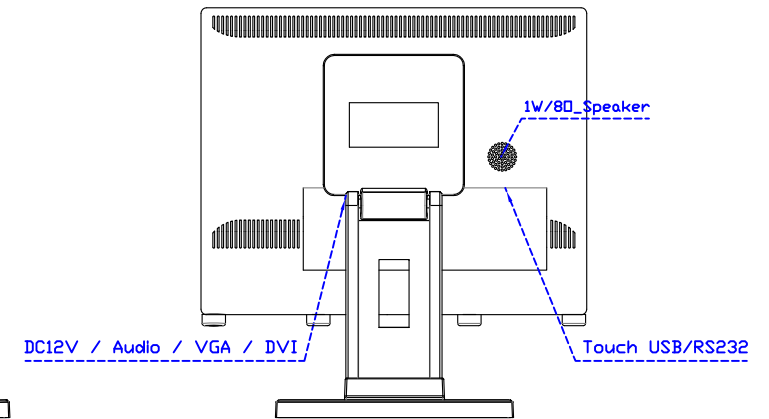

Software Feature :

Draw Test	Position and linearity verification
Controller	Support multiple controllers
Languages	English · Simple Chinese · Traditional Chinese · Japanese · French · German · Spanish · Korean · Arabic · Czech · Danish · Dutch · Greek · Hungarian · Italian · Norwegian · Russian · Polish · Portuguese · Slovenian · Swedish · Thai · Turkish
Mouse Emulator	Right / left button emulation. Auto Right / left Click (PDA function)
Touch Style	Drawing a Mode · button a Mode · Touch Off/ on Switch
Double Click	Configurable double click speed · Configurable double click area
Sound Modes	No sound · Touch down · Touch up
Display Support	display rotation · Support multiple monitors
Division Pattern	Support two halves and four parts with touch function, you can also create your own division patterns.
Settings:	
Edge compensation	Support edge compensation and you can also add your own numbers for it.
Support O.S	All Windows-32/64bit O.S Android ; Linux ; MAC

AIM-TMPCTU150-V05

3 Year Warranty
LCD Panel 1 Year

15" Touch Monitor.
(VESA Mount)

AIM-TMxxxx150-G05 N

15" Desktop Touch Monitor.
(Folding Stand)

AIM-TMxxx150-G05

15" Desktop Touch Monitor.
(Photo Stand)

AIM-TMxxx150-P05

15" Desktop Touch Monitor.
(POS Stand)

AIM-TMxxxx150-V05