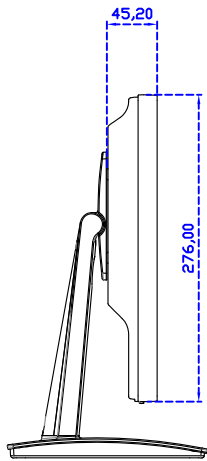

15" Projected capacitive Multi-Touch Monitor

Display Specifications :

Active Area	304 × 228 mm
Pixel Pitch	0.297 × 0.297 mm
Brightness	300 cd/m ²
Contrast Ratio	2000 : 1
Resolution	1024 × 768 (XGA)
Viewing Angle	L/R176° ; U/D176°
Response Time	23ms (Tr + Tf)
Display Colors	16.2M
Display Modes	640×480 ; 800×600 ; 1024×768
Signal input	VGA ; Audio ; DVI
Speaker	1W (8Ω) × 1
OSD Keyboard	⊙Power ⊙Auto adjust ⊕ ⊖ ⊙Menu
Power Source	DC 12V (DC Jack Φ2.1mm)
Power Consumption	≤14w
Storage 、 Operation	-30~70°C ; -20~70°C
VESA	75×75 mm
Casing Colors	Black (White)
Casing Size 、 Weight	347 × 276 × 45.2 mm ; 2.6 kg (W×H×D) (Without Stand)
Carton 、 gross weight	410 × 420 × 140 mm ; 4.1 kg (W×H×D)
Accessory	VGA cable / Audio cable / AC90~260V Adapter / Power cable / USB cable / Cleaning wipes / Driver Disk ※DVI cable (Optional)

AIM-TMPCTU150-V05

3 Year Warranty
LCD Panel 1 Year

15" Touch Monitor.
(VESA Mount)

AIM-TMxxxx150-G05 N

15" Desktop Touch Monitor.
(Folding Stand)

AIM-TMxxx150-G05

15" Desktop Touch Monitor.
(Photo Stand)

AIM-TMxxx150-P05

15" Desktop Touch Monitor.
(POS Stand)

AIM-TMxxxx150-V05