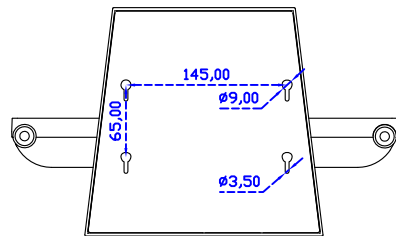

AIM-TMPCTU150-V05

3 Year Warranty
LCD Panel 1 Year

15" Touch Monitor.
(VESA Mount)

AIM-TMxxxx150-G05 N

15" Desktop Touch Monitor.
(Folding Stand)

AIM-TMxxx150-G05

15" Desktop Touch Monitor.
(Photo Stand)

AIM-TMxxx150-P05

15" Desktop Touch Monitor.
(POS Stand)

AIM-TMxxxx150-V05