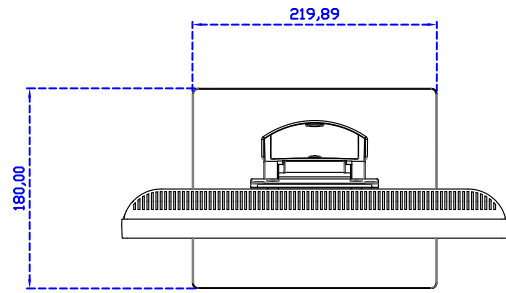

Software Feature :

Draw Test	Position and linearity verification
Controller	Support multiple controllers
Languages	English · Simple Chinese · Traditional Chinese · Japanese · French · German · Spanish · Korean · Arabic · Czech · Danish · Dutch · Greek · Hungarian · Italian · Norwegian · Russian · Polish · Portuguese · Slovenian · Swedish · Thai · Turkish
Mouse Emulator	Right / left button emulation. Auto Right / left Click (PDA function)
Touch Style	Drawing a Mode · button a Mode · Touch Off/ on Switch
Double Click	Configurable double click speed · Configurable double click area
Sound Modes	No sound · Touch down · Touch up
Display Support	display rotation · Support multiple monitors
Division Pattern	Support two halves and four parts with touch function, you can also create your own division patterns.
Settings:	
Edge compensation	Support edge compensation and you can also add your own numbers for it.
Support O.S	All Windows-32/64bit O.S Android ; Linux ; MAC

AIM-TMPCTU150-V05

3 Year Warranty
LCD Panel 1 Year

15" Touch Monitor.
(VESA Mount)

AIM-TMxxxx150-G05 N

15" Desktop Touch Monitor.
(Folding Stand)

AIM-TMxxx150-G05

15" Desktop Touch Monitor.
(Photo Stand)

AIM-TMxxx150-P05

15" Desktop Touch Monitor.
(POS Stand)

AIM-TMxxxx150-V05