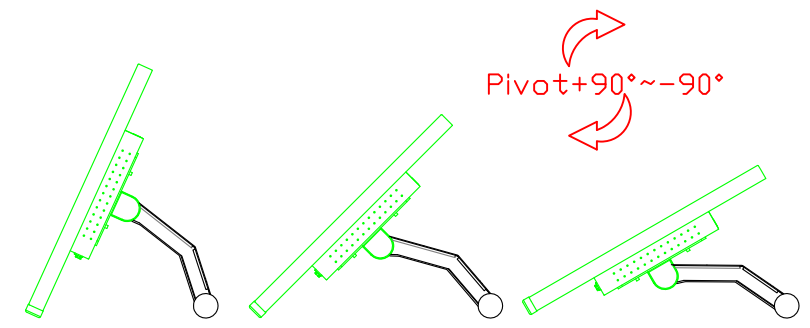

Software Feature :

Draw Test	Position and linearity verification
Controller	Support multiple controllers
Languages	English · Simple Chinese · Traditional Chinese · Japanese · French · German · Spanish · Korean · Arabic · Czech · Danish · Dutch · Greek · Hungarian · Italian · Norwegian · Russian · Polish · Portuguese · Slovenian · Swedish · Thai · Turkish
Mouse Emulator	Right / left button emulation. Auto Right / left Click (PDA function)
Touch Style	Drawing a Mode · button a Mode · Touch Off/ on Switch
Double Click	Configurable double click speed · Configurable double click area
Sound Modes	No sound · Touch down · Touch up
Display Support	display rotation · Support multiple monitors
Division Pattern	Support two halves and four parts with touch function, you can also create your own division patterns.
Settings:	
Edge compensation	Support edge compensation and you can also add your own numbers for it.
Support O.S	All Windows-32/64bit O.S Android ; Linux ; MAC

AIM-TMPCTU150-V05

3 Year Warranty
LCD Panel 1 Year

15" Touch Monitor.
(VESA Mount)

AIM-TMxxxx150-G05 N

15" Desktop Touch Monitor.
(Folding Stand)

AIM-TMxxx150-G05

15" Desktop Touch Monitor.
(Photo Stand)

AIM-TMxxx150-P05