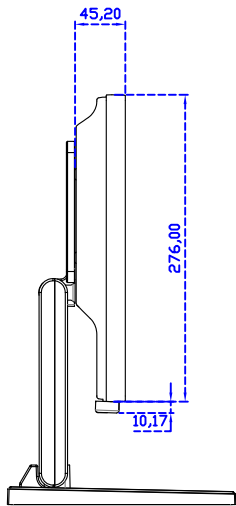

15" Projected capacitive Multi-Touch Monitor

Display Specifications :

Active Area	304 × 228 mm
Pixel Pitch	0.297 × 0.297 mm
Brightness	300 cd/m ²
Contrast Ratio	2000 : 1
Resolution	1024 × 768 (XGA)
Viewing Angle	L/R176° ; U/D176°
Response Time	23ms (Tr + Tf)
Display Colors	16.2M
Display Modes	640×480 ; 800×600 ; 1024×768
Signal input	VGA ; Audio ; DVI
Speaker	1W (8Ω) × 1
OSD Keyboard	⊙Power ⊙Auto adjust ⊕ ⊖ ⊙Menu
Power Source	DC 12V (DC Jack Φ2.1mm)
Power Consumption	≤14w
Storage 、 Operation	-30~70°C ; -20~70°C
VESA	75×75 mm
Casing Colors	Black (White)
Casing Size 、 Weight	347 × 276 × 45.2 mm ; 2.6 kg (W×H×D) (Without Stand)
Carton 、 gross weight	410 × 420 × 140 mm ; 4.1 kg (W×H×D)
Accessory	VGA cable / Audio cable / AC90~260V Adapter / Power cable / USB cable / Cleaning wipes / Driver Disk ※DVI cable (Optional)

AIM-TMPCTU150-V05

3 Year Warranty
LCD Panel 1 Year

15" Touch Monitor.
(VESA Mount)

AIM-TMxxxx150-G05 N

15" Desktop Touch Monitor.
(Folding Stand)

AIM-TMxxx150-G05

15" Desktop Touch Monitor.
(Photo Stand)

AIM-TMxxx150-P05

15" Desktop Touch Monitor.
(POS Stand)

AIM-TMxxxx150-V05