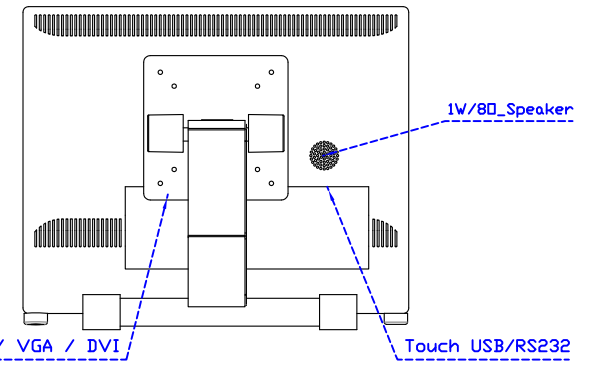

Software Feature :

Draw Test	Position and linearity verification
Controller	Support multiple controllers
Languages	English · Simple Chinese · Traditional Chinese · Japanese · French · German · Spanish · Korean · Arabic · Czech · Danish · Dutch · Greek · Hungarian · Italian · Norwegian · Russian · Polish · Portuguese · Slovenian · Swedish · Thai · Turkish
Mouse Emulator	Right / left button emulation. Auto Right / left Click (PDA function)
Touch Style	Drawing a Mode · button a Mode · Touch Off/ on Switch
Double Click	Configurable double click speed · Configurable double click area
Sound Modes	No sound · Touch down · Touch up
Display Support	display rotation · Support multiple monitors
Division Pattern	Support two halves and four parts with touch function, you can also create your own division patterns.
Settings:	
Edge compensation	Support edge compensation and you can also add your own numbers for it.
Support O.S	All Windows-32/64bit O.S Android ; Linux ; MAC

AIM-TMPCTU150-V05

3 Year Warranty
LCD Panel 1 Year

15" Touch Monitor.
(VESA Mount)

AIM-TMxxxx150-G05 N

15" Desktop Touch Monitor.
(Folding Stand)

AIM-TMxxx150-G05

15" Desktop Touch Monitor.
(Photo Stand)

AIM-TMxxx150-P05

15" Desktop Touch Monitor.
(POS Stand)

AIM-TMxxxx150-V05