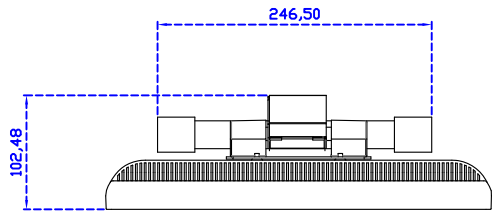

AIM-TMPCTU150-V05

3 Year Warranty
LCD Panel 1 Year

15" Touch Monitor.
(VESA Mount)

AIM-TMxxxx150-G05 N

15" Desktop Touch Monitor.
(Folding Stand)

AIM-TMxxx150-G05

15" Desktop Touch Monitor.
(Photo Stand)

AIM-TMxxx150-P05

15" Desktop Touch Monitor.
(POS Stand)

AIM-TMxxxx150-V05