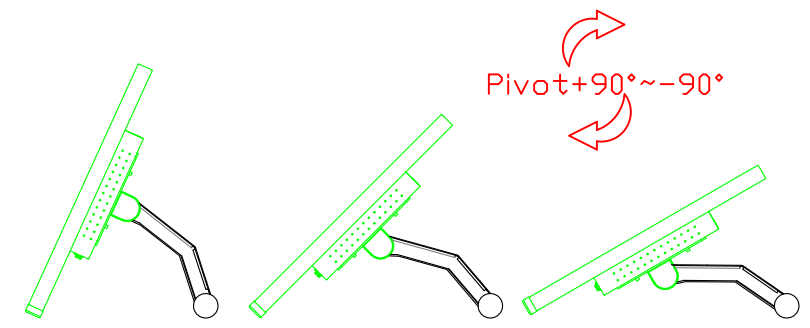

AIM-TMPCTU150-V05

**3 Year Warranty**  
LCD Panel 1 Year

15" Touch Monitor.  
(VESA Mount)

AIM-TMxxxx150-G05 N

15" Desktop Touch Monitor.  
(Folding Stand)

AIM-TMxxx150-G05

15" Desktop Touch Monitor.  
(Photo Stand)