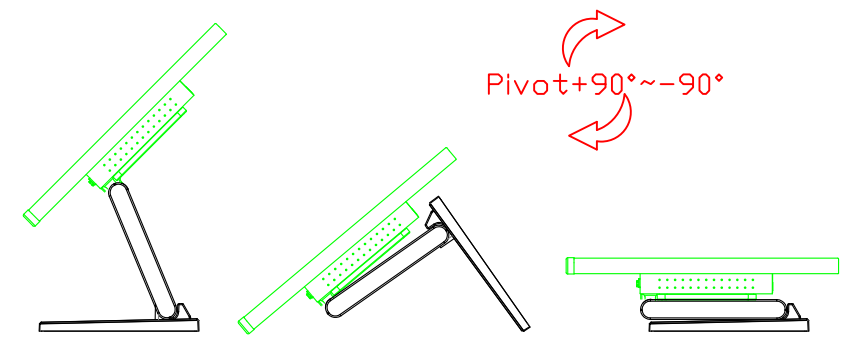

AIM-TMPCTU150-V05

**3 Year Warranty**  
LCD Panel 1 Year

15" Touch Monitor.  
(VESA Mount)

AIM-TMxxxx150-G05 N

15" Desktop Touch Monitor.  
(Folding Stand)

AIM-TMxxx150-G05

15" Desktop Touch Monitor.  
(Photo Stand)

AIM-TMxxx150-P05

15" Desktop Touch Monitor.  
(POS Stand)

AIM-TMxxxx150-V05