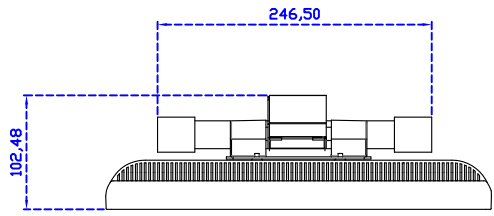

AIM-TMPCTU150-V05

**3 Year Warranty**  
LCD Panel 1 Year

15" Touch Monitor.  
(VESA Mount)

AIM-TMxxxx150-G05 N

15" Desktop Touch Monitor.  
(Folding Stand)

AIM-TMxxx150-G05

15" Desktop Touch Monitor.  
(Photo Stand)

AIM-TMxxx150-P05

15" Desktop Touch Monitor.  
(POS Stand)

AIM-TMxxxx150-V05