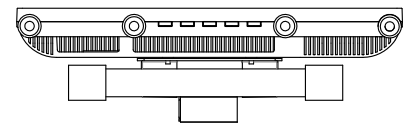

AIM-TMPCTU150-V05

**3 Year Warranty**  
LCD Panel 1 Year

15" Touch Monitor.  
(VESA Mount)

AIM-TMxxxx150-G05 N

15" Desktop Touch Monitor.  
(Folding Stand)

AIM-TMxxx150-G05

15" Desktop Touch Monitor.  
(Photo Stand)