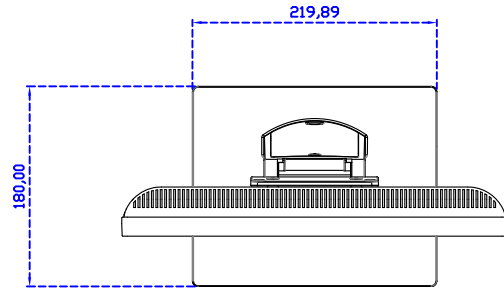

AIM-TMPCTU150-V05

**3 Year Warranty**  
LCD Panel 1 Year

15" Touch Monitor.  
(VESA Mount)

AIM-TMxxxx150-G05 N

15" Desktop Touch Monitor.  
(Folding Stand)

AIM-TMxxx150-G05

15" Desktop Touch Monitor.  
(Photo Stand)

AIM-TMxxx150-P05

15" Desktop Touch Monitor.  
(POS Stand)

AIM-TMxxxx150-V05