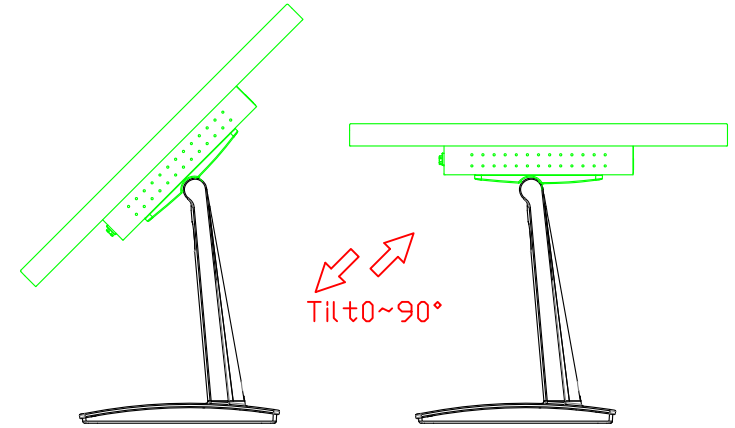

AIM-TMPCTU150-V05

**3 Year Warranty**  
LCD Panel 1 Year

15" Touch Monitor.  
(VESA Mount)

AIM-TMxxxx150-G05 N

15" Desktop Touch Monitor.  
(Folding Stand)

AIM-TMxxx150-G05

15" Desktop Touch Monitor.  
(Photo Stand)

AIM-TMxxx150-P05

15" Desktop Touch Monitor.  
(POS Stand)

AIM-TMxxxx150-V05