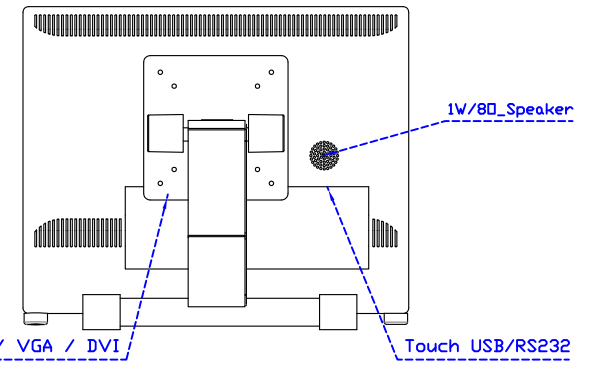

AIM-TMPCTU150-V05

**3 Year Warranty**  
LCD Panel 1 Year

15" Touch Monitor.  
(VESA Mount)

AIM-TMxxxx150-G05 N

15" Desktop Touch Monitor.  
(Folding Stand)

AIM-TMxxx150-G05

15" Desktop Touch Monitor.  
(Photo Stand)

AIM-TMxxx150-P05

15" Desktop Touch Monitor.  
(POS Stand)

AIM-TMxxxx150-V05