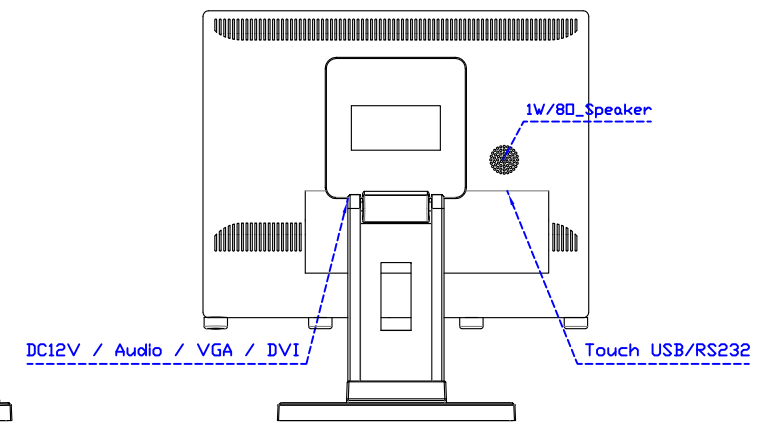

AIM-TMPCTU150-V05

**3 Year Warranty**  
LCD Panel 1 Year

15" Touch Monitor.  
(VESA Mount)

AIM-TMxxxx150-G05 N

15" Desktop Touch Monitor.  
(Folding Stand)

AIM-TMxxx150-G05

15" Desktop Touch Monitor.  
(Photo Stand)

AIM-TMxxx150-P05

15" Desktop Touch Monitor.  
(POS Stand)

AIM-TMxxxx150-V05