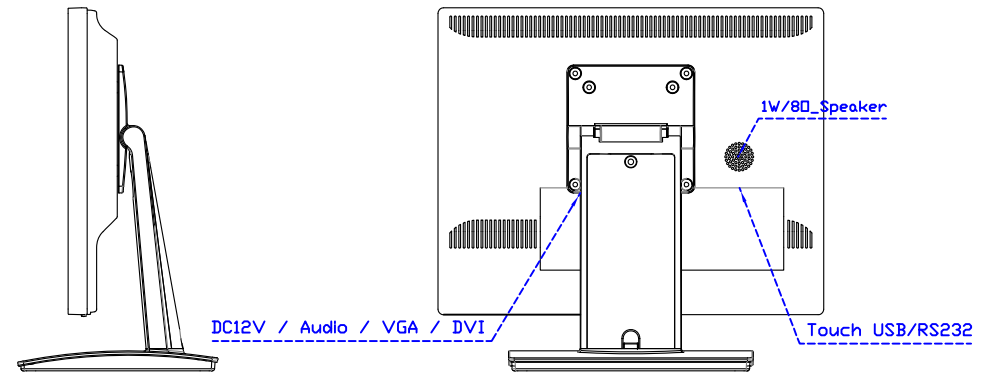

AIM-TMPCTU150-V05

**3 Year Warranty**  
LCD Panel 1 Year

15" Touch Monitor.  
(VESA Mount)

AIM-TMxxxx150-G05 N

15" Desktop Touch Monitor.  
(Folding Stand)

AIM-TMxxx150-G05

15" Desktop Touch Monitor.  
(Photo Stand)

AIM-TMxxx150-P05

15" Desktop Touch Monitor.  
(POS Stand)

AIM-TMxxxx150-V05